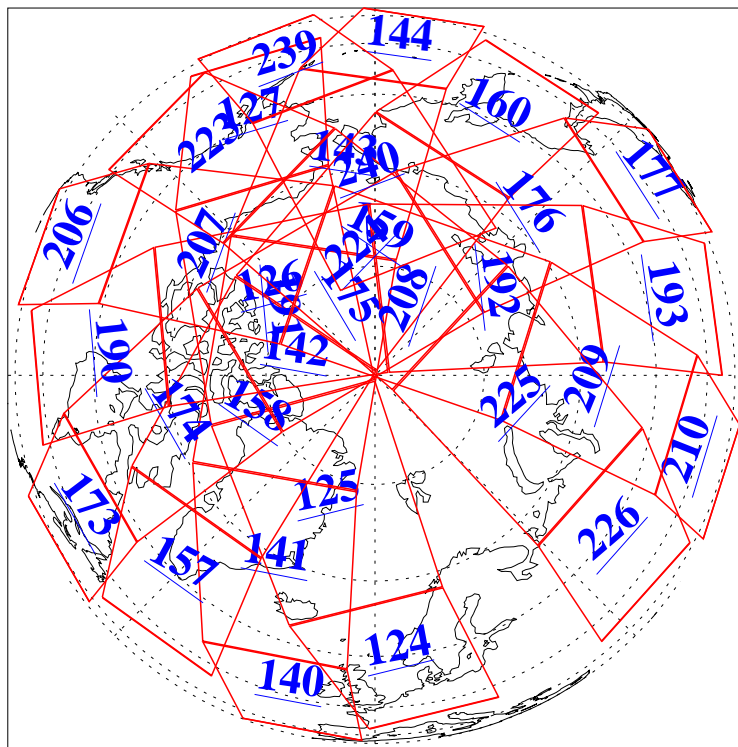

L1B Availability
AMSU Granules: 239
HSB Granules: 0
AIRS Granules: 240

21 Jun 2019
DoY 172
Aqua Day 6257
Granules: 1 to 120

Granules: 121 to 240

Legend: AMSU Available, HSB Available, AIRS Available

L1B Availability
AMSU Granules: 239
HSB Granules: 0
AIRS Granules: 240

21 Jun 2019
DoY 172
Aqua Day 6257
Ascending Granules

Descending Granules

Legend: AMSU Available, HSB Available, AIRS Available

L1B Availability
 AMSU Granules: 239
 HSB Granules: 0
 AIRS Granules: 240

21 Jun 2019
 DoY 172
 Aqua Day 6257

Northern Hemisphere Granules

Southern Hemisphere Granules

Legend: AMSU Available, ~~HSB Available~~, AIRS Available