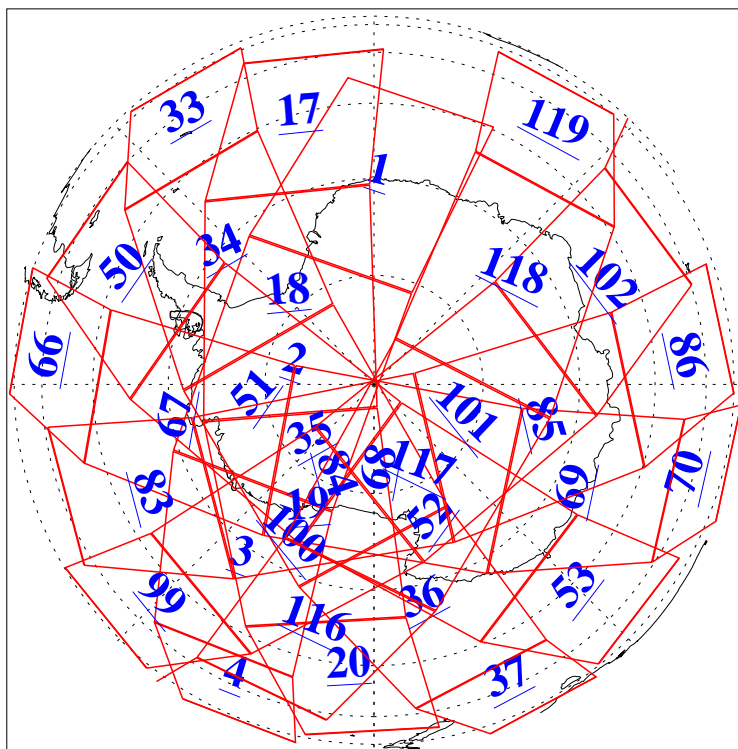

L1B Availability
AMSU Granules: 239
HSB Granules: 0
AIRS Granules: 240

21 Jun 2019
DoY 172
Aqua Day 6257
Granules: 1 to 120

Granules: 121 to 240

Legend: AMSU Available, HSB Available, AIRS Available

L1B Availability
AMSU Granules: 239
HSB Granules: 0
AIRS Granules: 240

21 Jun 2019
DoY 172
Aqua Day 6257
Ascending Granules

Descending Granules

Legend: AMSU Available, HSB Available, AIRS Available

L1B Availability
 AMSU Granules: 239
 HSB Granules: 0
 AIRS Granules: 240

21 Jun 2019
 DoY 172
 Aqua Day 6257

Northern Hemisphere Granules

Southern Hemisphere Granules

Legend: AMSU Available, ~~HSB Available~~, AIRS Available