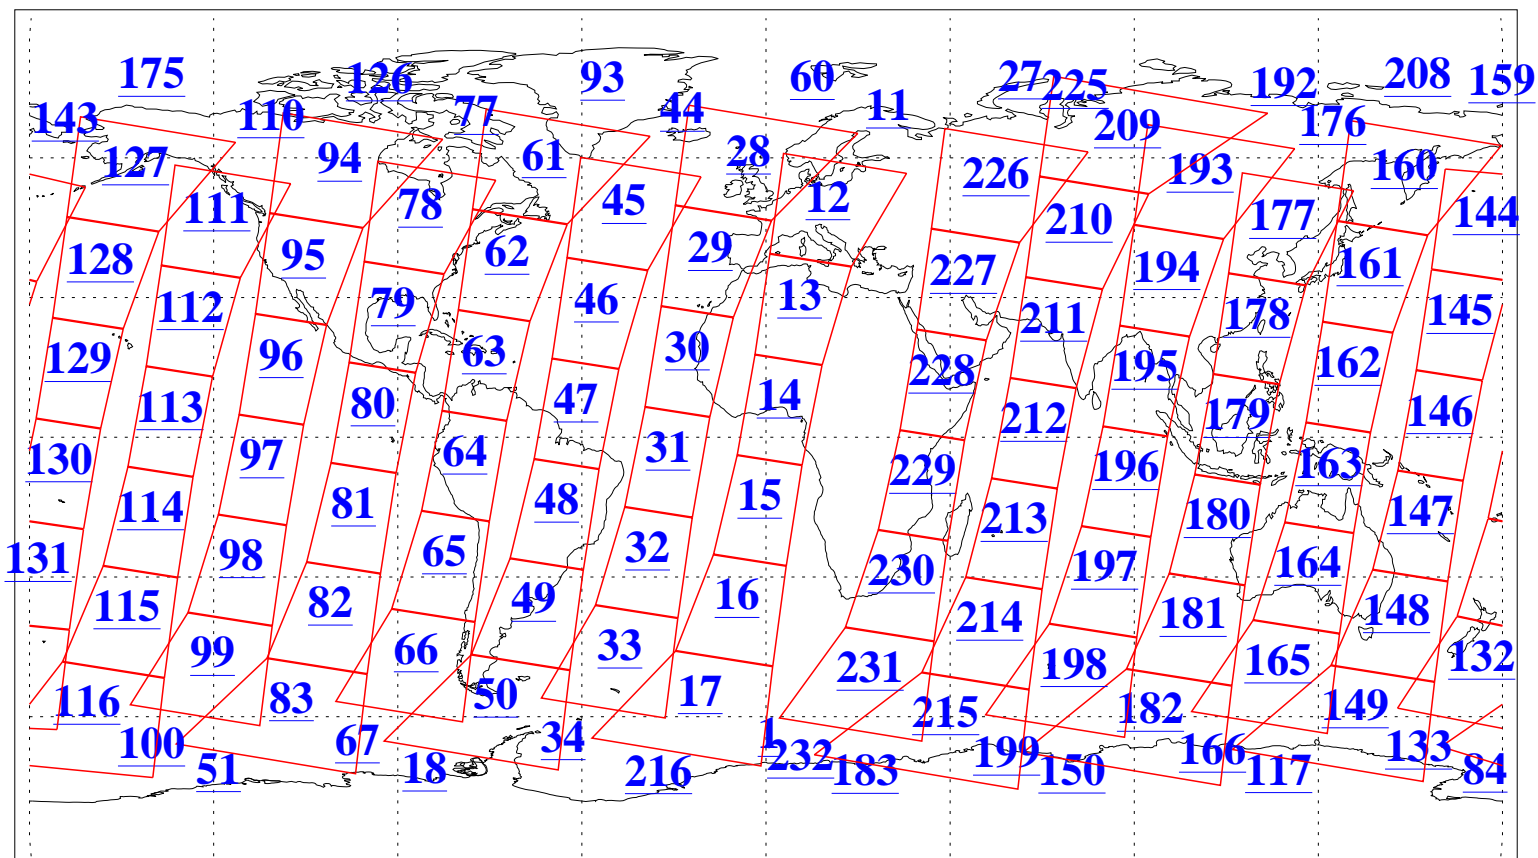

L1B Availability
AMSU Granules: 239
HSB Granules: 0
AIRS Granules: 240

21 Jun 2019
DoY 172
Aqua Day 6257
Granules: 1 to 120

Granules: 121 to 240

Legend: AMSU Available, HSB Available, AIRS Available

L1B Availability
AMSU Granules: 239
HSB Granules: 0
AIRS Granules: 240

21 Jun 2019
DoY 172
Aqua Day 6257
Ascending Granules

Descending Granules

Legend: AMSU Available, HSB Available, AIRS Available

L1B Availability
 AMSU Granules: 239
 HSB Granules: 0
 AIRS Granules: 240

21 Jun 2019
 DoY 172
 Aqua Day 6257

Northern Hemisphere Granules

Southern Hemisphere Granules

Legend: AMSU Available, ~~HSB Available~~, AIRS Available