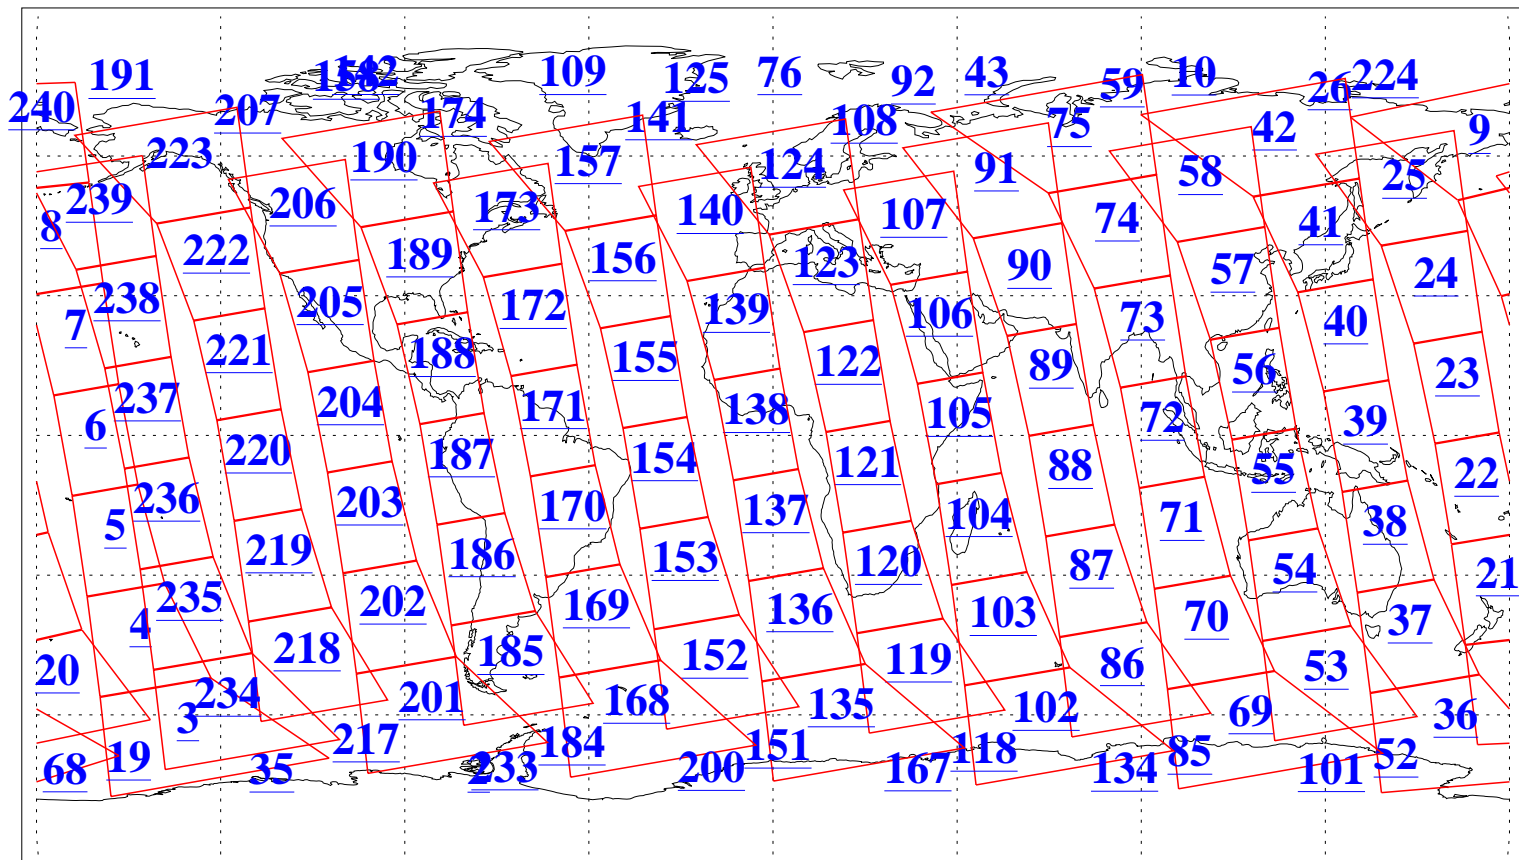

L1B Availability
AMSU Granules: 239
HSB Granules: 0
AIRS Granules: 240

21 Jun 2019
DoY 172
Aqua Day 6257
Granules: 1 to 120

Granules: 121 to 240

Legend: AMSU Available, HSB Available, AIRS Available

L1B Availability
AMSU Granules: 239
HSB Granules: 0
AIRS Granules: 240

21 Jun 2019
DoY 172
Aqua Day 6257
Ascending Granules

Descending Granules

Legend: AMSU Available, HSB Available, AIRS Available

L1B Availability
 AMSU Granules: 239
 HSB Granules: 0
 AIRS Granules: 240

21 Jun 2019
 DoY 172
 Aqua Day 6257