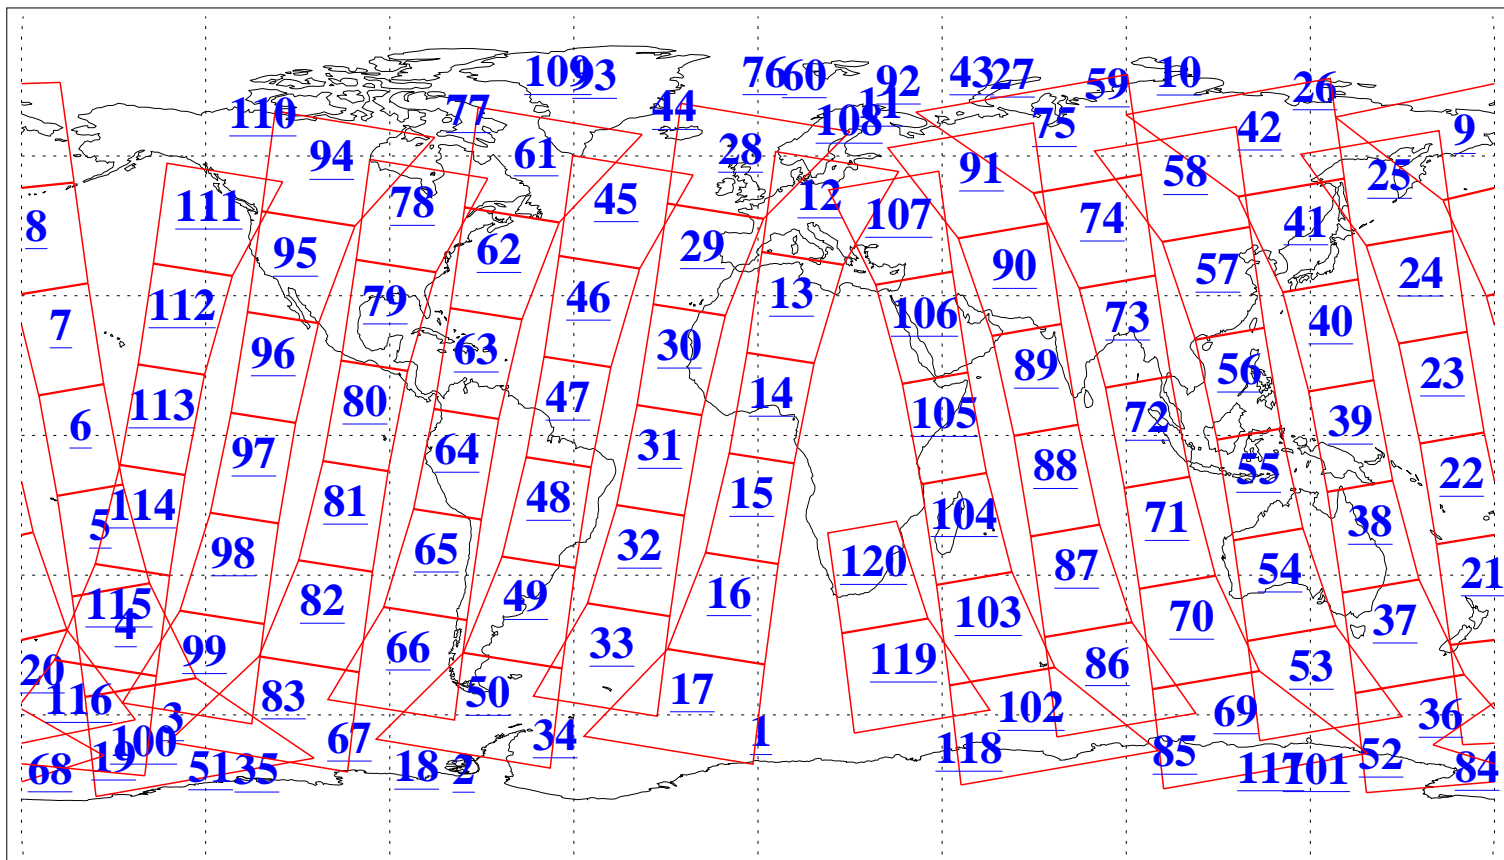

L1B Availability
AMSU Granules: 239
HSB Granules: 0
AIRS Granules: 240

21 Jun 2019
DoY 172
Aqua Day 6257
Granules: 1 to 120

Granules: 121 to 240

Legend: AMSU Available, HSB Available, AIRS Available

L1B Availability
AMSU Granules: 239
HSB Granules: 0
AIRS Granules: 240

21 Jun 2019
DoY 172
Aqua Day 6257
Ascending Granules

Descending Granules

Legend: AMSU Available, HSB Available, AIRS Available

L1B Availability
 AMSU Granules: 239
 HSB Granules: 0
 AIRS Granules: 240

21 Jun 2019
 DoY 172
 Aqua Day 6257

Northern Hemisphere Granules

Southern Hemisphere Granules

Legend: AMSU Available, ~~HSB Available~~, AIRS Available