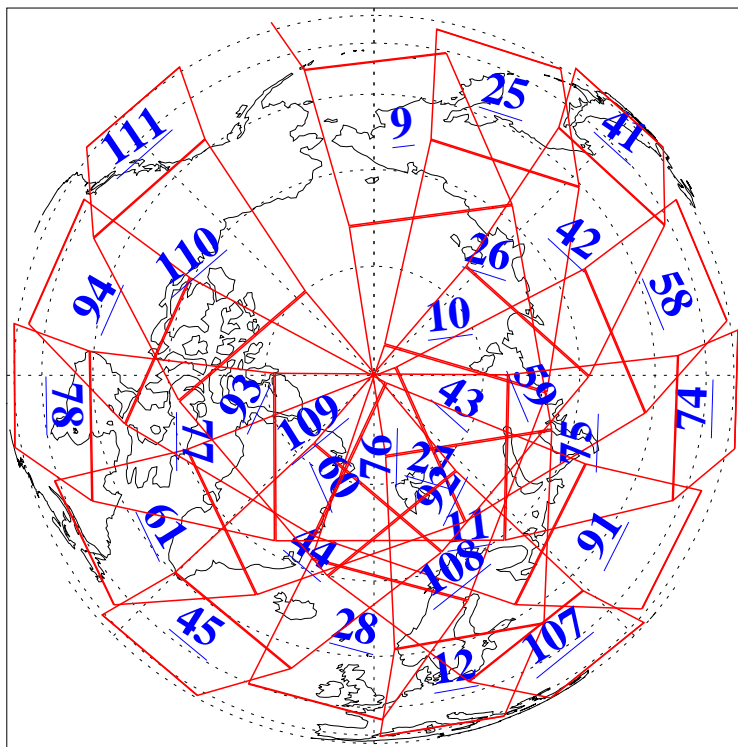

L1B Availability
AMSU Granules: 239
HSB Granules: 0
AIRS Granules: 240

21 Jun 2019
DoY 172
Aqua Day 6257
Granules: 1 to 120

Granules: 121 to 240

Legend: AMSU Available, HSB Available, AIRS Available

L1B Availability
AMSU Granules: 239
HSB Granules: 0
AIRS Granules: 240

21 Jun 2019
DoY 172
Aqua Day 6257
Ascending Granules

Descending Granules

Legend: AMSU Available, HSB Available, AIRS Available

L1B Availability
 AMSU Granules: 239
 HSB Granules: 0
 AIRS Granules: 240

21 Jun 2019
 DoY 172
 Aqua Day 6257

Northern Hemisphere Granules

Southern Hemisphere Granules

Legend: AMSU Available, ~~HSB Available~~, AIRS Available