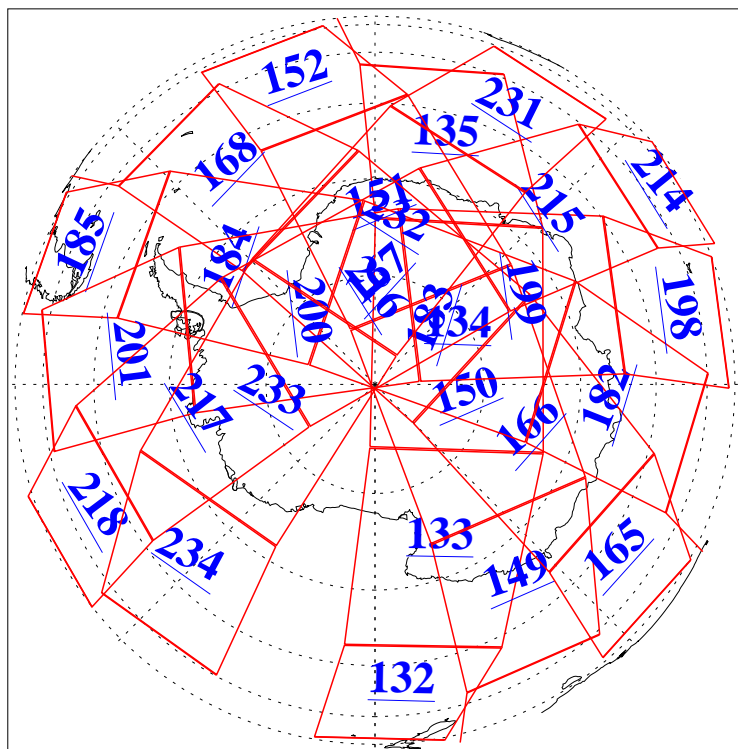

L1B Availability
AMSU Granules: 239
HSB Granules: 0
AIRS Granules: 240

21 Jun 2019
DoY 172
Aqua Day 6257
Granules: 1 to 120

Granules: 121 to 240

Legend: AMSU Available, HSB Available, AIRS Available

L1B Availability
AMSU Granules: 239
HSB Granules: 0
AIRS Granules: 240

21 Jun 2019
DoY 172
Aqua Day 6257
Ascending Granules

Descending Granules

Legend: AMSU Available, HSB Available, AIRS Available

L1B Availability
 AMSU Granules: 239
 HSB Granules: 0
 AIRS Granules: 240

21 Jun 2019
 DoY 172
 Aqua Day 6257

Northern Hemisphere Granules

Southern Hemisphere Granules

Legend: AMSU Available, ~~HSB Available~~, AIRS Available