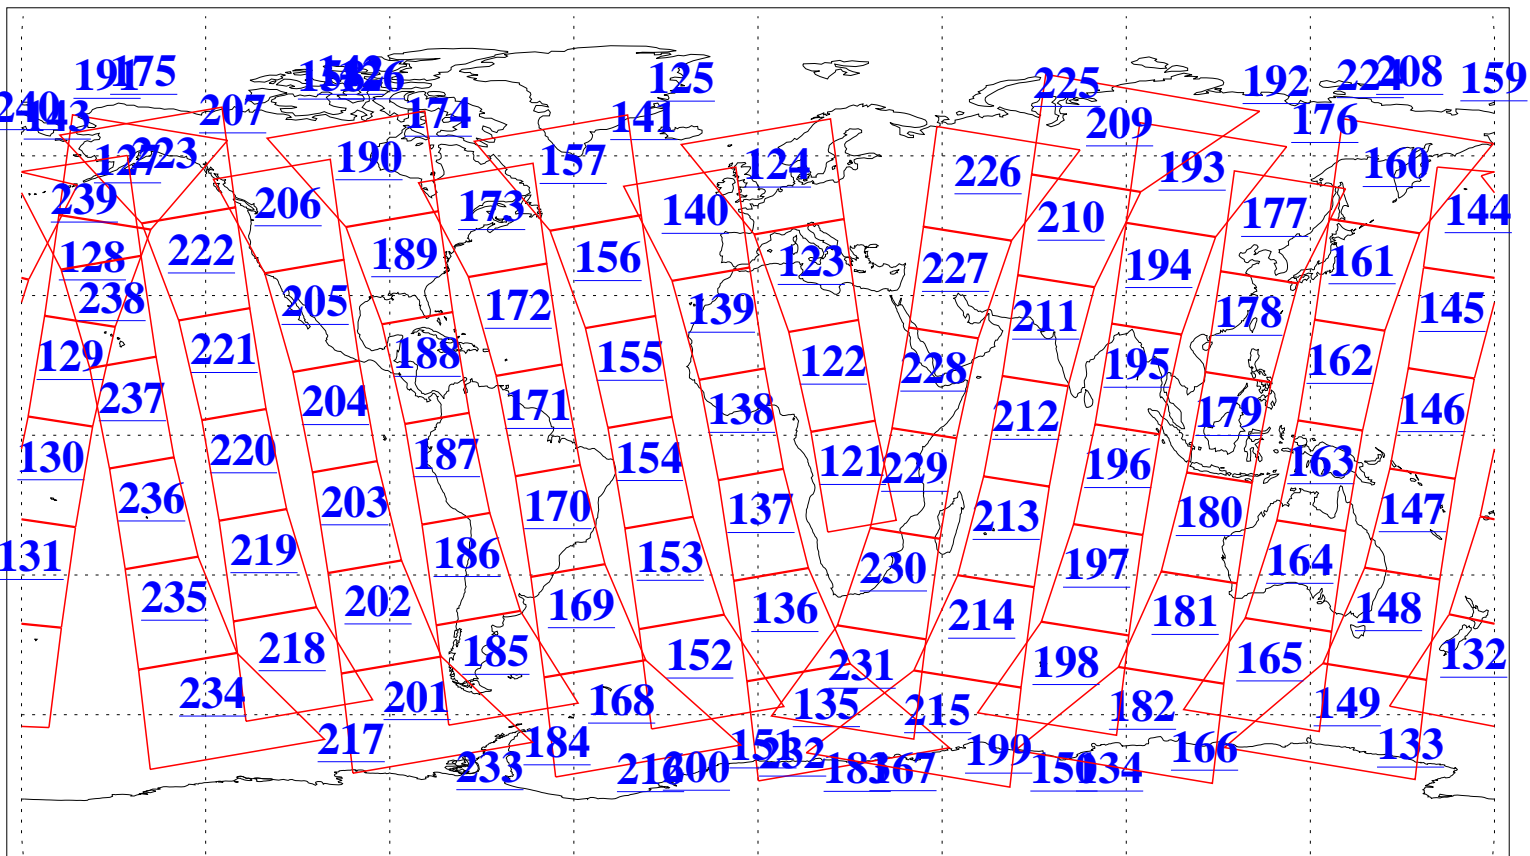

L1B Availability
AMSU Granules: 239
HSB Granules: 0
AIRS Granules: 240

21 Jun 2019
DoY 172
Aqua Day 6257
Granules: 1 to 120

Granules: 121 to 240

Legend: AMSU Available, HSB Available, AIRS Available

L1B Availability
AMSU Granules: 239
HSB Granules: 0
AIRS Granules: 240

21 Jun 2019
DoY 172
Aqua Day 6257
Ascending Granules

Descending Granules

Legend: AMSU Available, HSB Available, AIRS Available

L1B Availability
 AMSU Granules: 239
 HSB Granules: 0
 AIRS Granules: 240

21 Jun 2019
 DoY 172
 Aqua Day 6257

Northern Hemisphere Granules

Southern Hemisphere Granules

Legend: AMSU Available, ~~HSB Available~~, AIRS Available