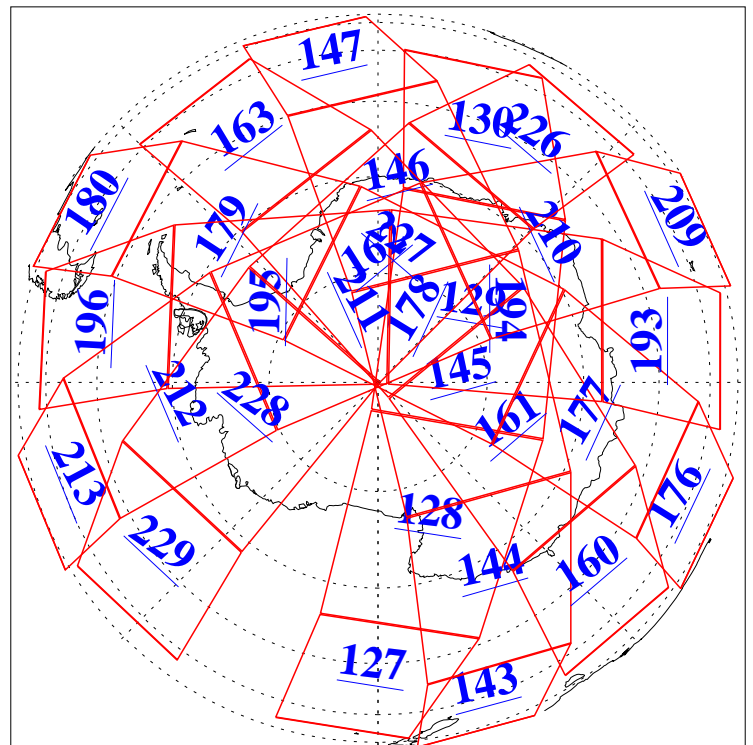

Legend: AMSU Available, HSB Available, AIRS Available