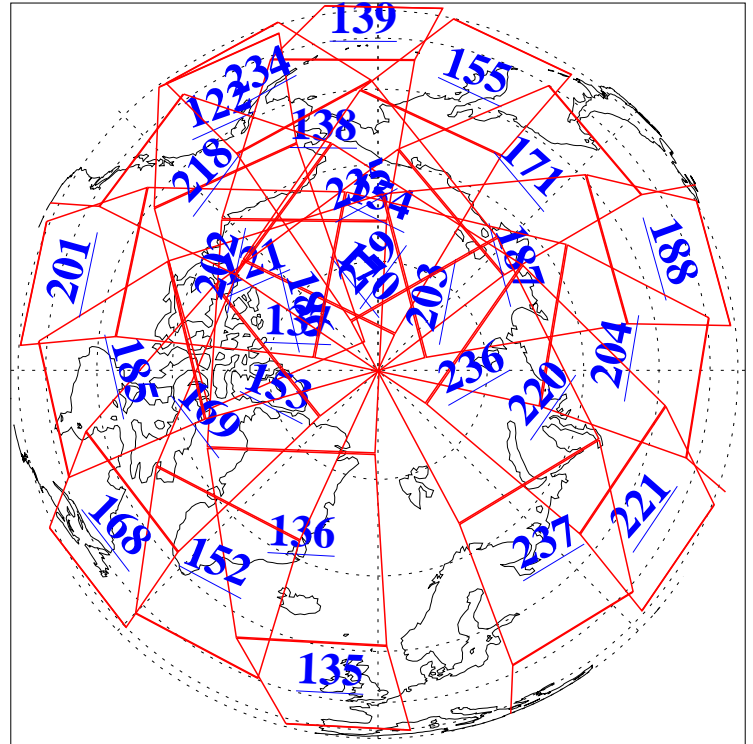

L1B Availability
AMSU Granules: 240
HSB Granules: 0
AIRS Granules: 240

18 Jun 2019
DoY 169
Aqua Day 6254

Northern Hemisphere Granules

Southern Hemisphere Granules