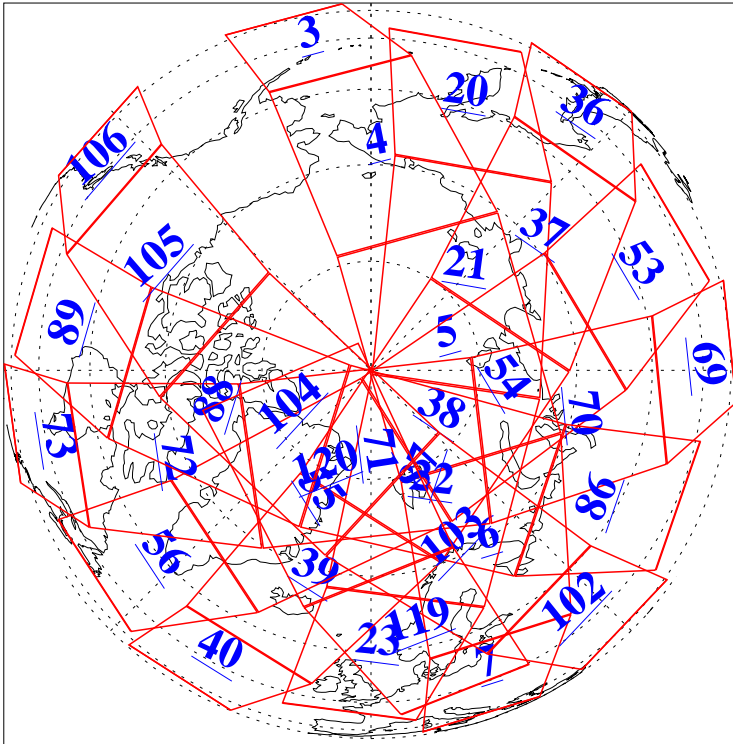

L1B Availability
AMSU Granules: 240
HSB Granules: 0
AIRS Granules: 240

18 Jun 2019
DoY 169
Aqua Day 6254
Granules: 1 to 120

Granules: 121 to 240

Legend: AMSU Available, *HSB Available*, **AIRS Available**

L1B Availability
AMSU Granules: 240
HSB Granules: 0
AIRS Granules: 240

18 Jun 2019
DoY 169
Aqua Day 6254
Ascending Granules

Descending Granules

Legend: AMSU Available, HSB Available, AIRS Available

L1B Availability
 AMSU Granules: 240
 HSB Granules: 0
 AIRS Granules: 240

18 Jun 2019
 DoY 169
 Aqua Day 6254

Northern Hemisphere Granules

Southern Hemisphere Granules

Legend: AMSU Available, HSB Available, AIRS Available