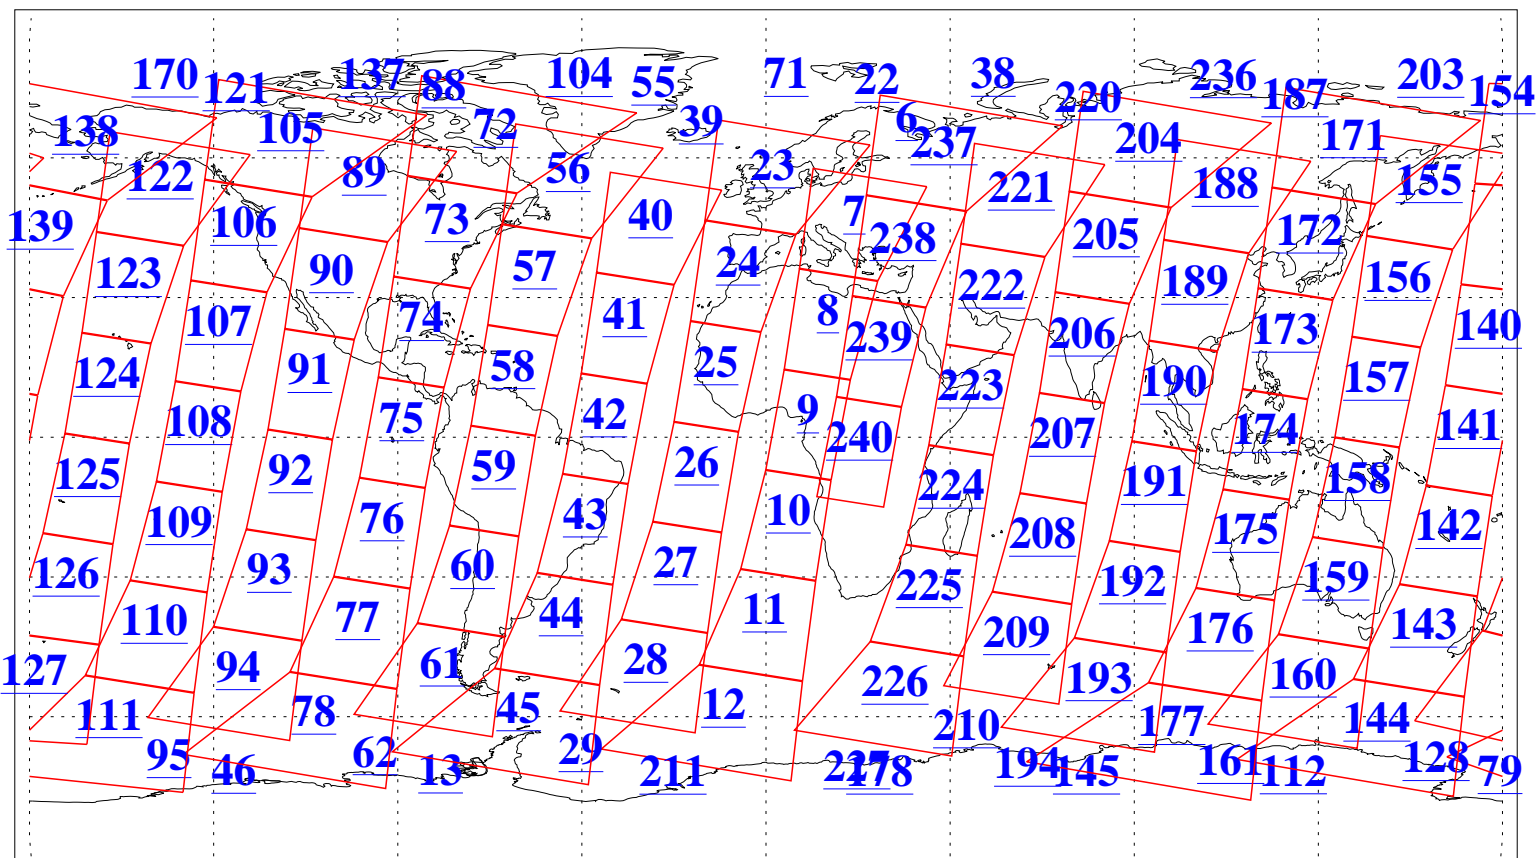

L1B Availability
AMSU Granules: 240
HSB Granules: 0
AIRS Granules: 240

18 Jun 2019
DoY 169
Aqua Day 6254
Granules: 1 to 120

Granules: 121 to 240

Legend: AMSU Available, *HSB Available*, **AIRS Available**

L1B Availability
AMSU Granules: 240
HSB Granules: 0
AIRS Granules: 240

18 Jun 2019
DoY 169
Aqua Day 6254
Ascending Granules

Descending Granules

Legend: AMSU Available, HSB Available, AIRS Available

L1B Availability
 AMSU Granules: 240
 HSB Granules: 0
 AIRS Granules: 240