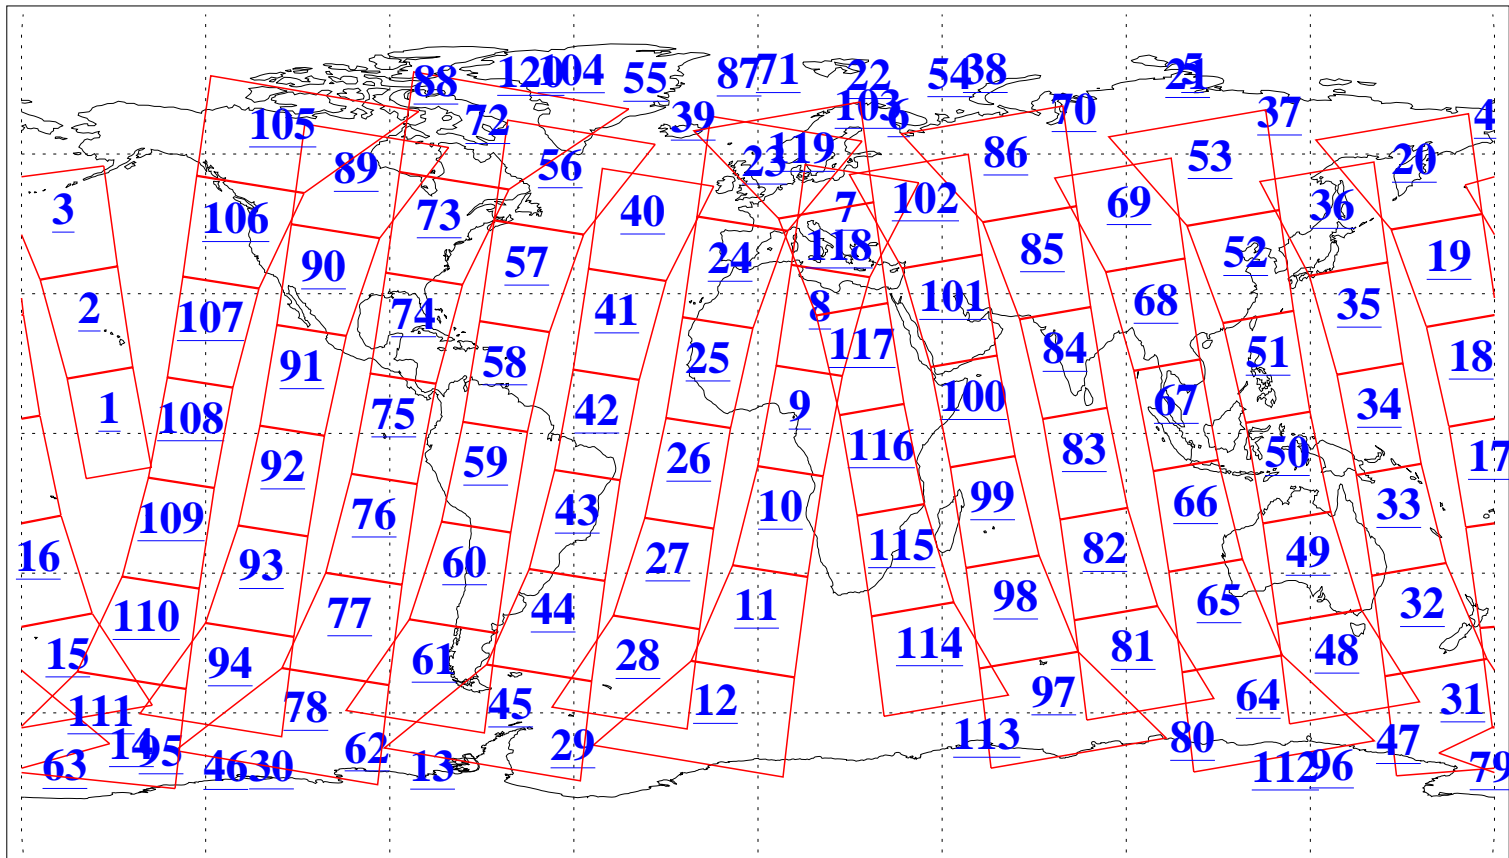

L1B Availability
AMSU Granules: 240
HSB Granules: 0
AIRS Granules: 240

18 Jun 2019
DoY 169
Aqua Day 6254
Granules: 1 to 120

Granules: 121 to 240

Legend: AMSU Available, *HSB Available*, **AIRS Available**

L1B Availability
AMSU Granules: 240
HSB Granules: 0
AIRS Granules: 240

18 Jun 2019
DoY 169
Aqua Day 6254
Ascending Granules

Descending Granules

Legend: AMSU Available, HSB Available, AIRS Available

L1B Availability
 AMSU Granules: 240
 HSB Granules: 0
 AIRS Granules: 240

18 Jun 2019
 DoY 169
 Aqua Day 6254

Northern Hemisphere Granules

Southern Hemisphere Granules

Legend: AMSU Available, HSB Available, AIRS Available