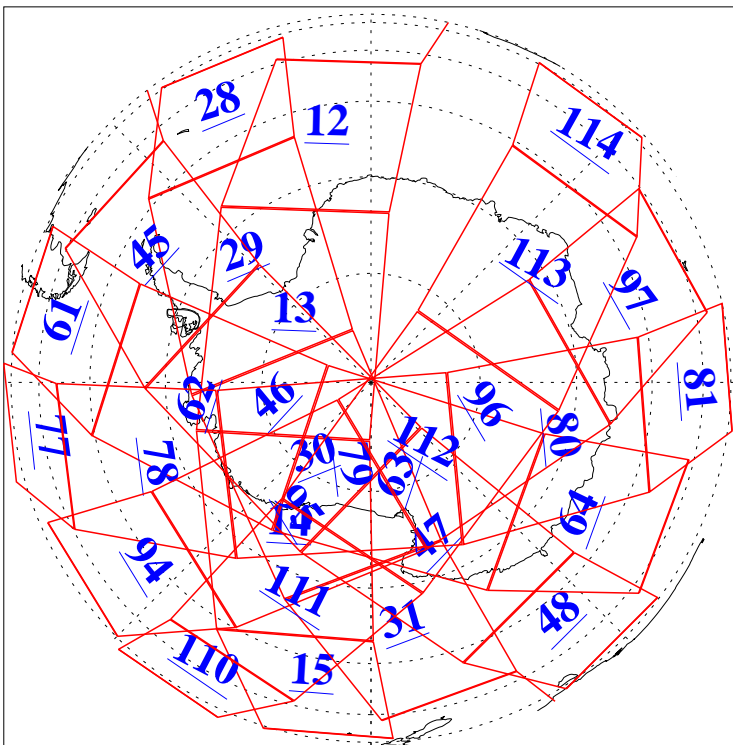

L1B Availability
AMSU Granules: 240
HSB Granules: 0
AIRS Granules: 240

18 Jun 2019
DoY 169
Aqua Day 6254
Granules: 1 to 120

Granules: 121 to 240

Legend: AMSU Available, *HSB Available*, **AIRS Available**

L1B Availability
AMSU Granules: 240
HSB Granules: 0
AIRS Granules: 240

18 Jun 2019
DoY 169
Aqua Day 6254
Ascending Granules

Descending Granules

Legend: AMSU Available, HSB Available, AIRS Available

L1B Availability
 AMSU Granules: 240
 HSB Granules: 0
 AIRS Granules: 240

18 Jun 2019
 DoY 169
 Aqua Day 6254

Northern Hemisphere Granules

Southern Hemisphere Granules

Legend: AMSU Available, HSB Available, AIRS Available