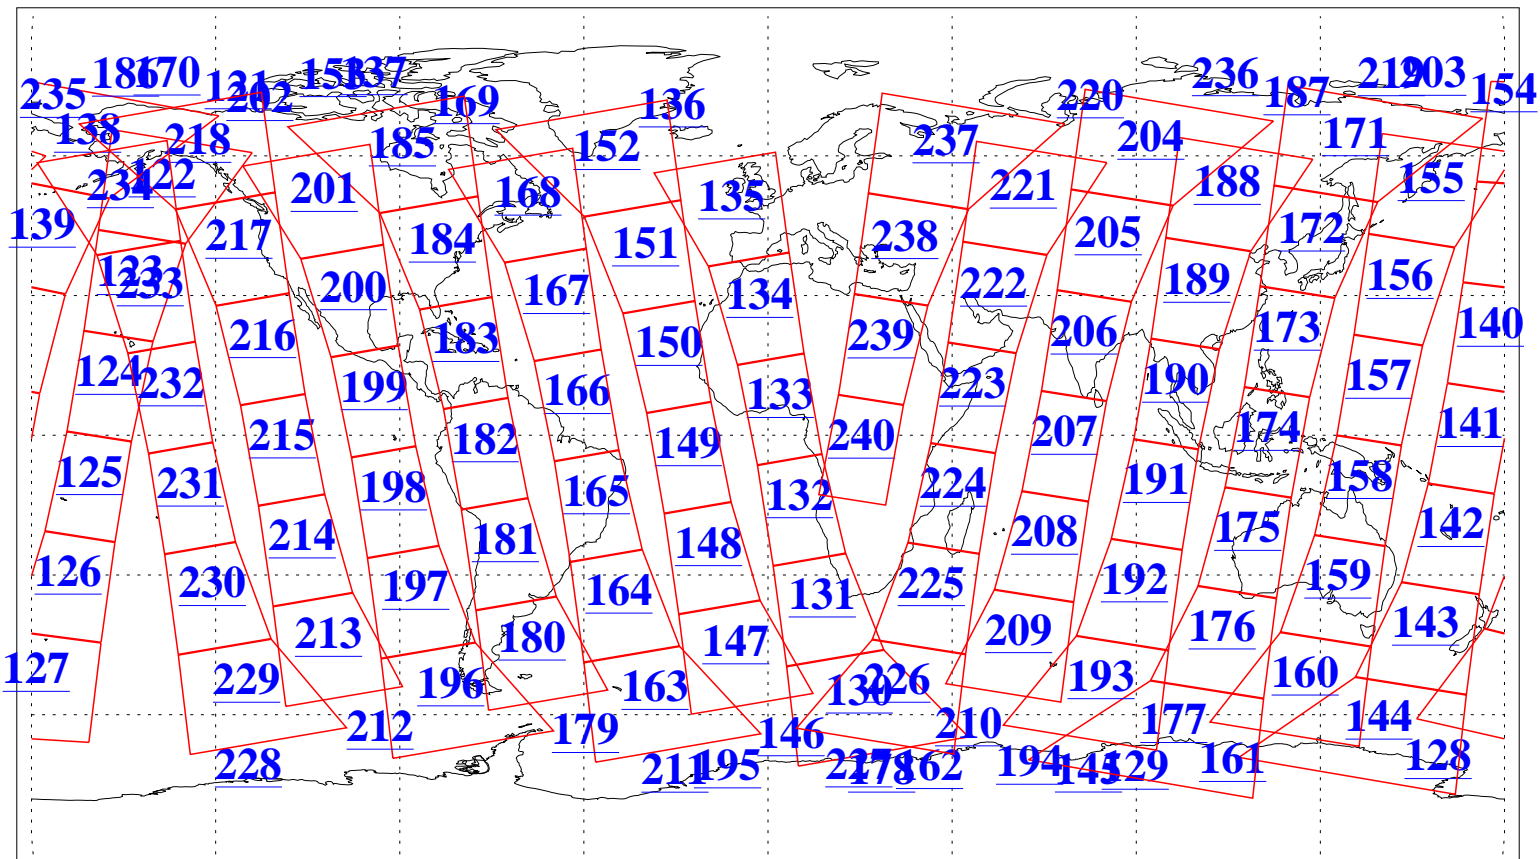

L1B Availability
AMSU Granules: 240
HSB Granules: 0
AIRS Granules: 240

18 Jun 2019
DoY 169
Aqua Day 6254
Granules: 1 to 120

Granules: 121 to 240

Legend: AMSU Available, *HSB Available*, **AIRS Available**

L1B Availability
AMSU Granules: 240
HSB Granules: 0
AIRS Granules: 240

18 Jun 2019
DoY 169
Aqua Day 6254
Ascending Granules

Descending Granules

Legend: AMSU Available, HSB Available, AIRS Available

L1B Availability
 AMSU Granules: 240
 HSB Granules: 0
 AIRS Granules: 240

18 Jun 2019
 DoY 169
 Aqua Day 6254

Northern Hemisphere Granules

Southern Hemisphere Granules

Legend: AMSU Available, HSB Available, AIRS Available