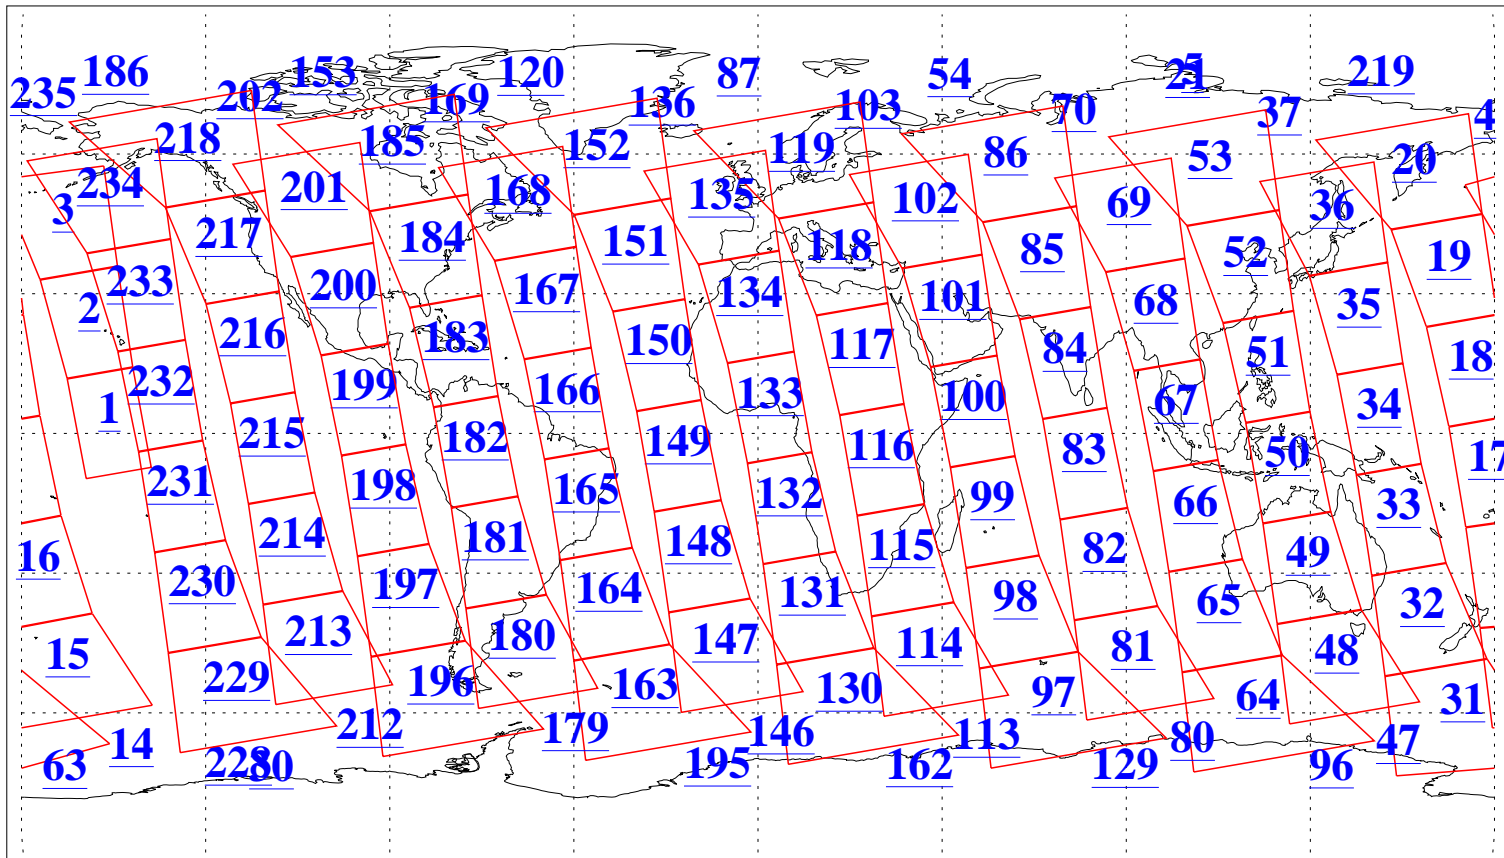

L1B Availability
AMSU Granules: 240
HSB Granules: 0
AIRS Granules: 240

18 Jun 2019
DoY 169
Aqua Day 6254
Granules: 1 to 120

Granules: 121 to 240

Legend: AMSU Available, *HSB Available*, **AIRS Available**

L1B Availability
AMSU Granules: 240
HSB Granules: 0
AIRS Granules: 240

18 Jun 2019
DoY 169
Aqua Day 6254
Ascending Granules

Descending Granules

Legend: AMSU Available, HSB Available, AIRS Available

L1B Availability
 AMSU Granules: 240
 HSB Granules: 0
 AIRS Granules: 240

18 Jun 2019
 DoY 169
 Aqua Day 6254

Northern Hemisphere Granules

Southern Hemisphere Granules

Legend: AMSU Available, HSB Available, AIRS Available