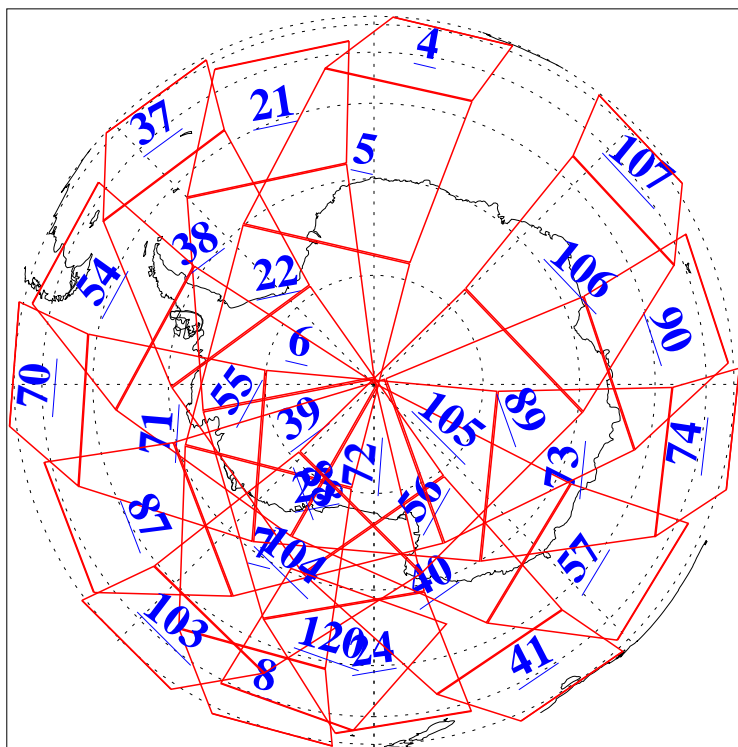

L1B Availability
AMSU Granules: 240
HSB Granules: 0
AIRS Granules: 240

17 Jun 2019
DoY 168
Aqua Day 6253
Granules: 1 to 120

Granules: 121 to 240

Legend: AMSU Available, HSB Available, AIRS Available

L1B Availability
AMSU Granules: 240
HSB Granules: 0
AIRS Granules: 240

17 Jun 2019
DoY 168
Aqua Day 6253
Ascending Granules

Descending Granules

Legend: AMSU Available, HSB Available, AIRS Available

L1B Availability
 AMSU Granules: 240
 HSB Granules: 0
 AIRS Granules: 240

17 Jun 2019
 DoY 168
 Aqua Day 6253

Northern Hemisphere Granules

Southern Hemisphere Granules

Legend: AMSU Available, HSB Available, AIRS Available