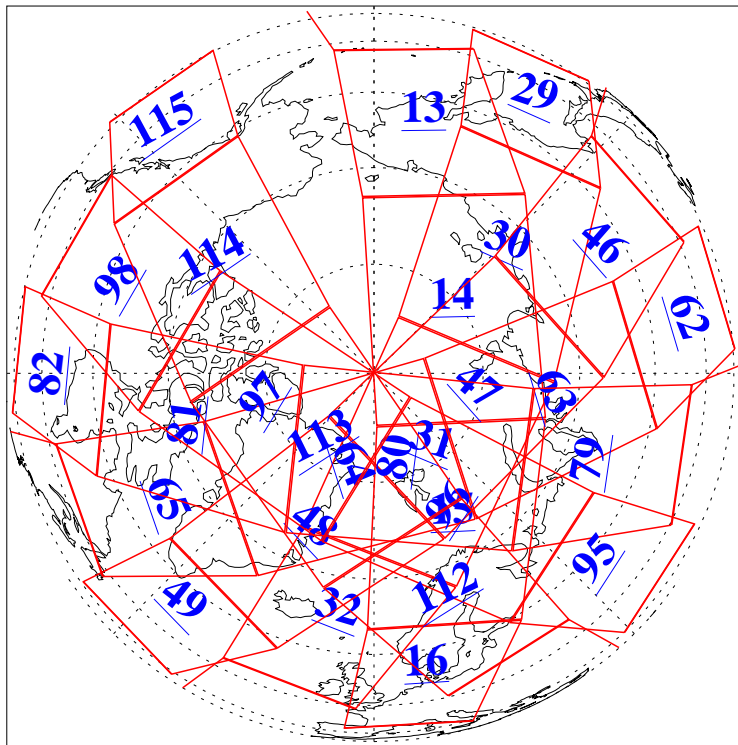

L1B Availability
AMSU Granules: 240
HSB Granules: 0
AIRS Granules: 240

17 Jun 2019
DoY 168
Aqua Day 6253
Granules: 1 to 120

Granules: 121 to 240

Legend: AMSU Available, HSB Available, AIRS Available

L1B Availability
AMSU Granules: 240
HSB Granules: 0
AIRS Granules: 240

17 Jun 2019
DoY 168
Aqua Day 6253
Ascending Granules

Descending Granules

Legend: AMSU Available, HSB Available, AIRS Available

L1B Availability
 AMSU Granules: 240
 HSB Granules: 0
 AIRS Granules: 240

17 Jun 2019
 DoY 168
 Aqua Day 6253

Northern Hemisphere Granules

Southern Hemisphere Granules

Legend: AMSU Available, HSB Available, AIRS Available