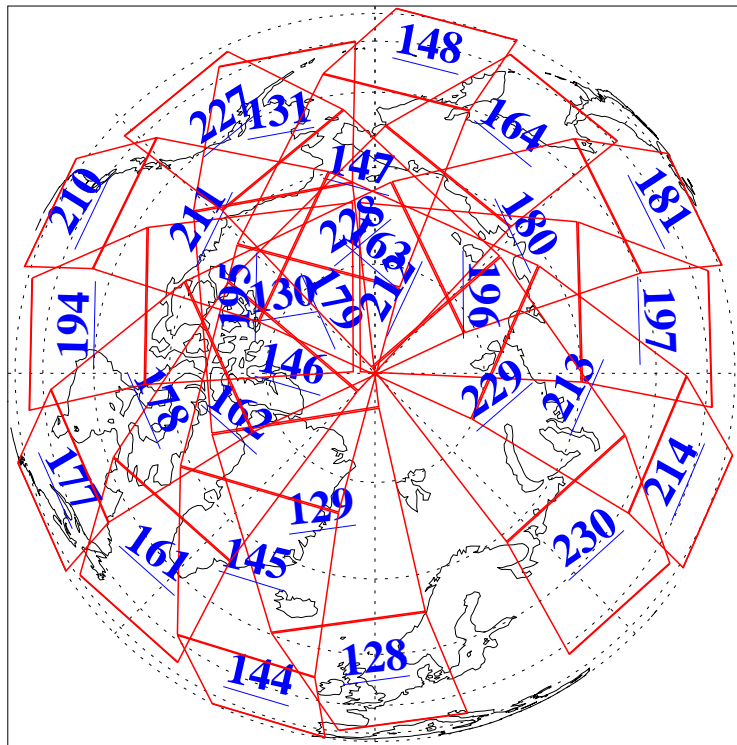

17 Jun 2019
DoY 168
Aqua Day 6253
Ascending Granules

Descending Granules

Legend: AMSU Available, HSB Available, AIRS Available

L1B Availability
 AMSU Granules: 240
 HSB Granules: 0
 AIRS Granules: 240

17 Jun 2019
 DoY 168
 Aqua Day 6253

Northern Hemisphere Granules

Southern Hemisphere Granules

Legend: AMSU Available, HSB Available, AIRS Available