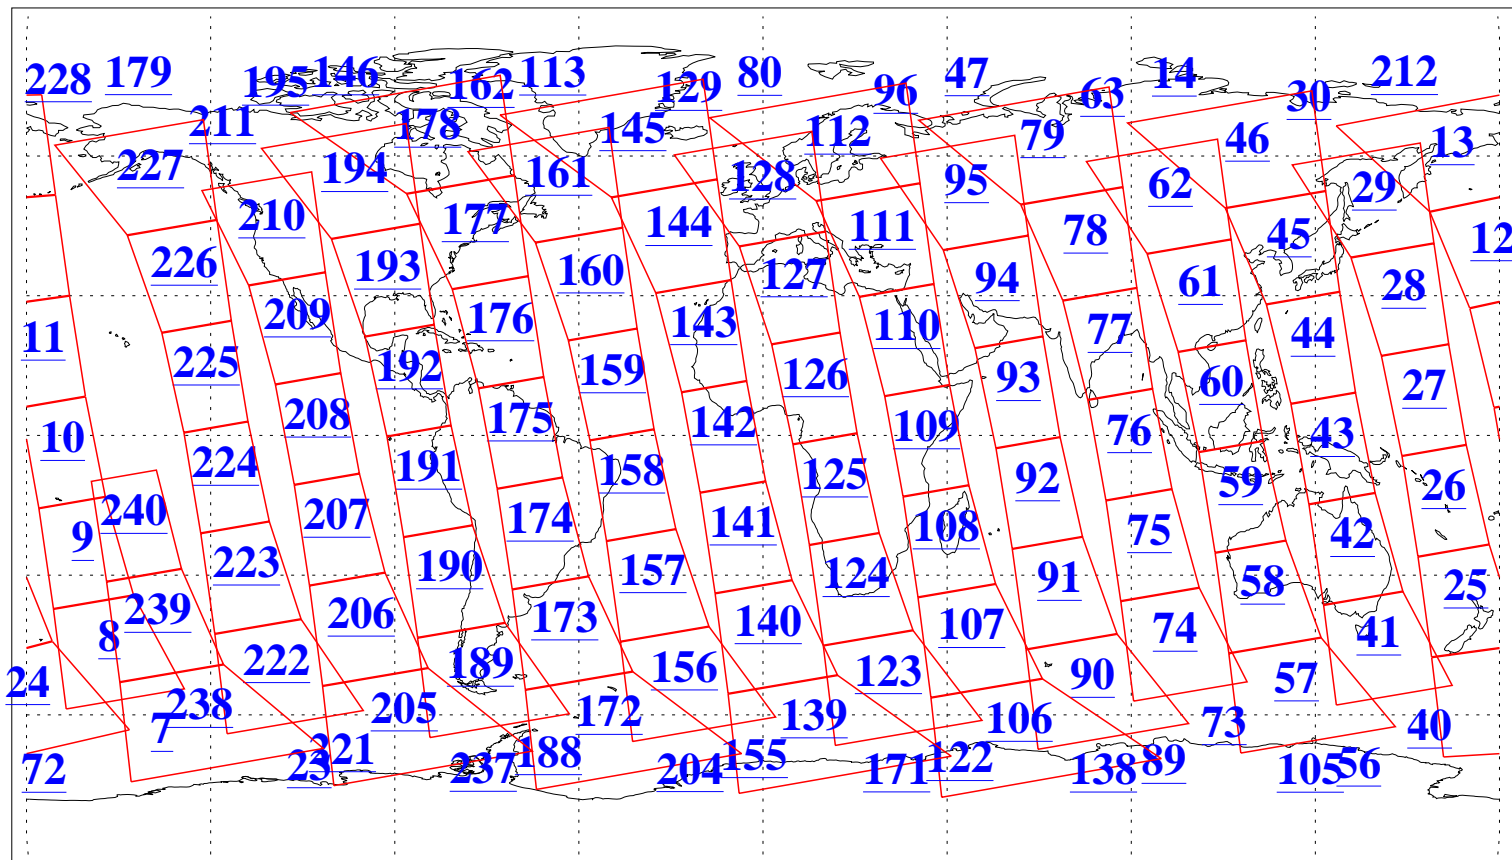

L1B Availability
AMSU Granules: 240
HSB Granules: 0
AIRS Granules: 240

17 Jun 2019
DoY 168
Aqua Day 6253
Granules: 1 to 120

Granules: 121 to 240

Legend: AMSU Available, HSB Available, AIRS Available

L1B Availability
AMSU Granules: 240
HSB Granules: 0
AIRS Granules: 240

17 Jun 2019
DoY 168
Aqua Day 6253
Ascending Granules

Descending Granules

Legend: AMSU Available, HSB Available, AIRS Available

L1B Availability
 AMSU Granules: 240
 HSB Granules: 0
 AIRS Granules: 240

17 Jun 2019
 DoY 168
 Aqua Day 6253

Northern Hemisphere Granules

Southern Hemisphere Granules

Legend: AMSU Available, HSB Available, AIRS Available