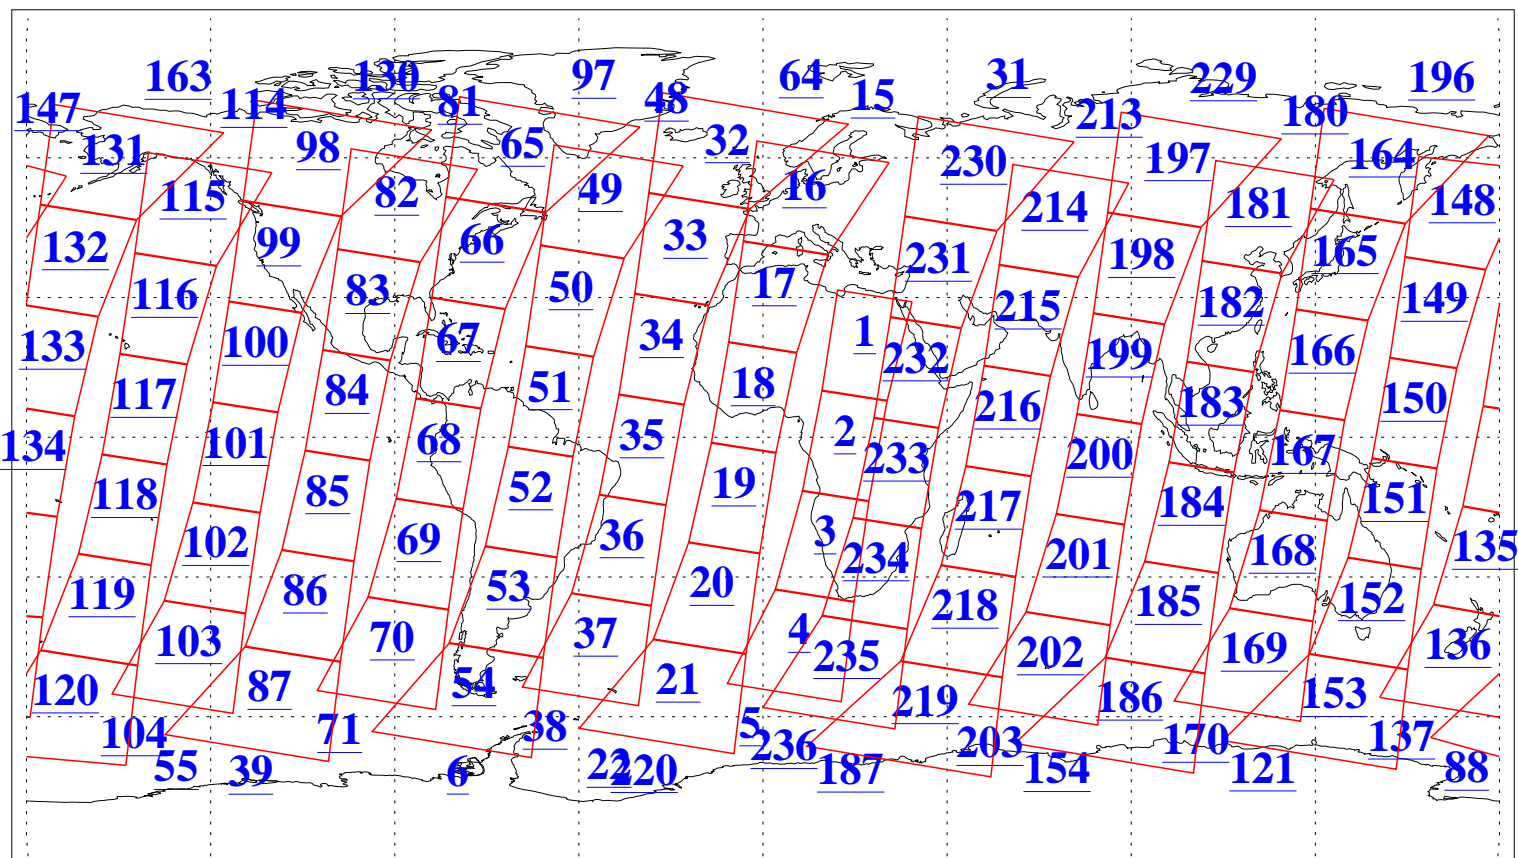

L1B Availability
AMSU Granules: 240
HSB Granules: 0
AIRS Granules: 240

17 Jun 2019
DoY 168
Aqua Day 6253
Granules: 1 to 120

Granules: 121 to 240

Legend: AMSU Available, HSB Available, AIRS Available

L1B Availability
AMSU Granules: 240
HSB Granules: 0
AIRS Granules: 240

17 Jun 2019
DoY 168
Aqua Day 6253
Ascending Granules

Descending Granules

Legend: AMSU Available, HSB Available, AIRS Available

L1B Availability
 AMSU Granules: 240
 HSB Granules: 0
 AIRS Granules: 240

17 Jun 2019
 DoY 168
 Aqua Day 6253

Northern Hemisphere Granules

Southern Hemisphere Granules

Legend: AMSU Available, HSB Available, AIRS Available