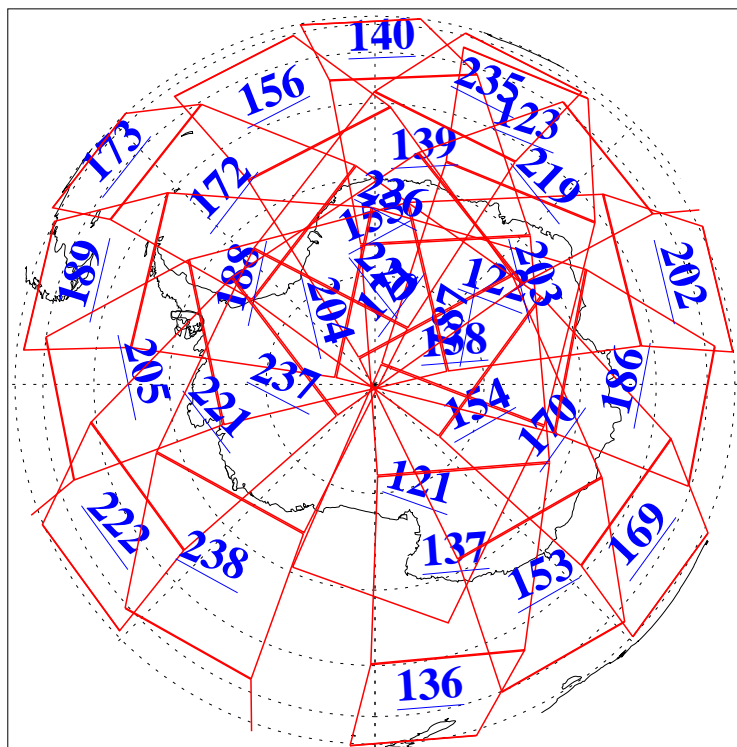

L1B Availability
AMSU Granules: 240
HSB Granules: 0
AIRS Granules: 240

17 Jun 2019
DoY 168
Aqua Day 6253
Granules: 1 to 120

Granules: 121 to 240

Legend: AMSU Available, HSB Available, AIRS Available

L1B Availability
AMSU Granules: 240
HSB Granules: 0
AIRS Granules: 240

17 Jun 2019
DoY 168
Aqua Day 6253
Ascending Granules

Descending Granules

Legend: AMSU Available, HSB Available, AIRS Available

L1B Availability
 AMSU Granules: 240
 HSB Granules: 0
 AIRS Granules: 240

17 Jun 2019
 DoY 168
 Aqua Day 6253

Northern Hemisphere Granules

Southern Hemisphere Granules

Legend: AMSU Available, HSB Available, AIRS Available