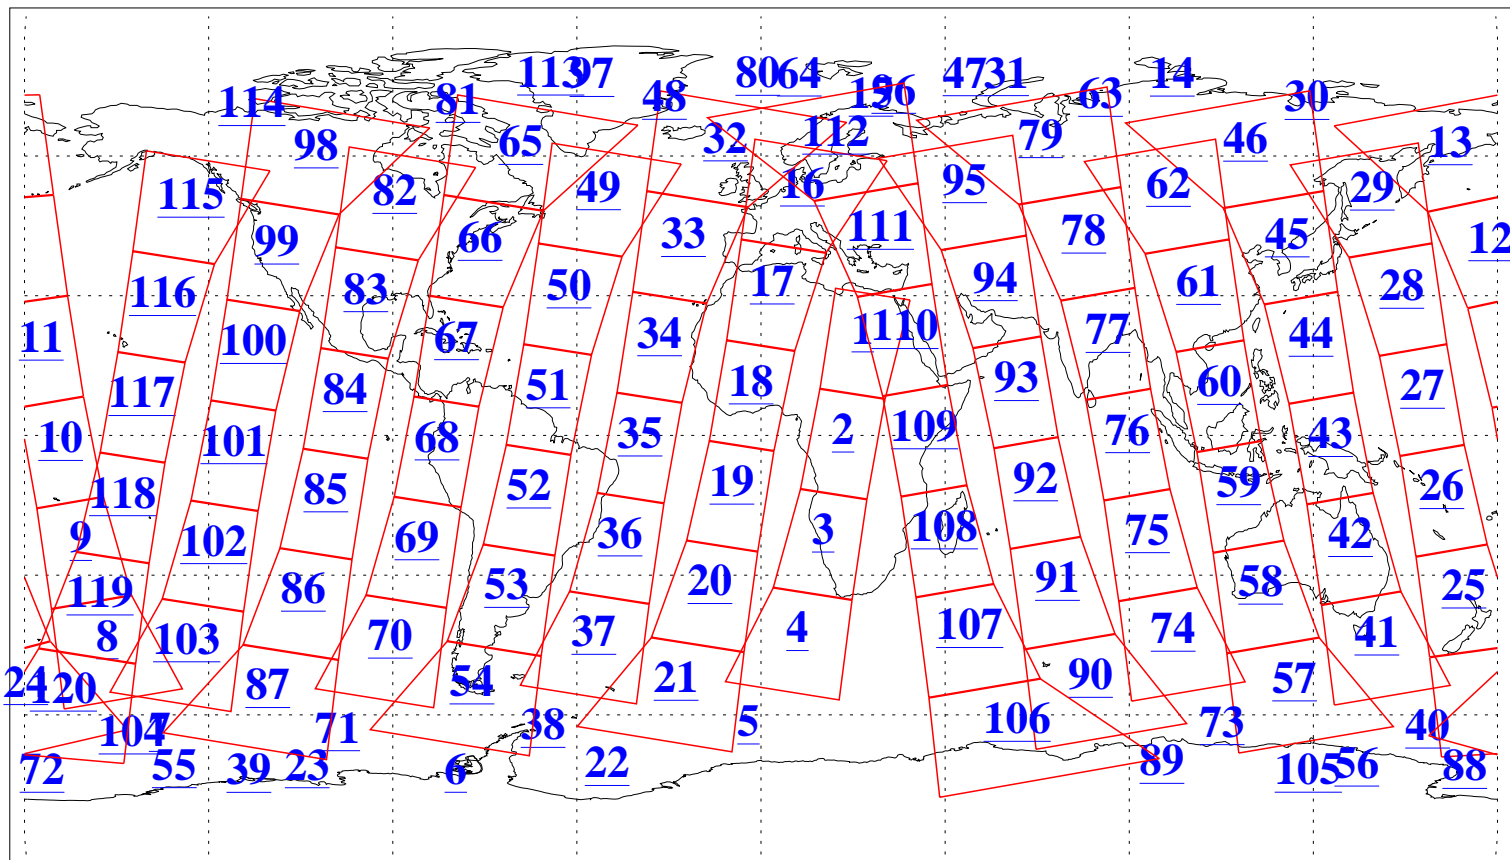

L1B Availability
AMSU Granules: 240
HSB Granules: 0
AIRS Granules: 240

17 Jun 2019
DoY 168
Aqua Day 6253
Granules: 1 to 120

Granules: 121 to 240

Legend: AMSU Available, HSB Available, AIRS Available

L1B Availability
AMSU Granules: 240
HSB Granules: 0
AIRS Granules: 240

17 Jun 2019
DoY 168
Aqua Day 6253
Ascending Granules

Descending Granules

Legend: AMSU Available, HSB Available, AIRS Available

L1B Availability
 AMSU Granules: 240
 HSB Granules: 0
 AIRS Granules: 240

17 Jun 2019
 DoY 168
 Aqua Day 6253

Northern Hemisphere Granules

Southern Hemisphere Granules

Legend: AMSU Available, HSB Available, AIRS Available