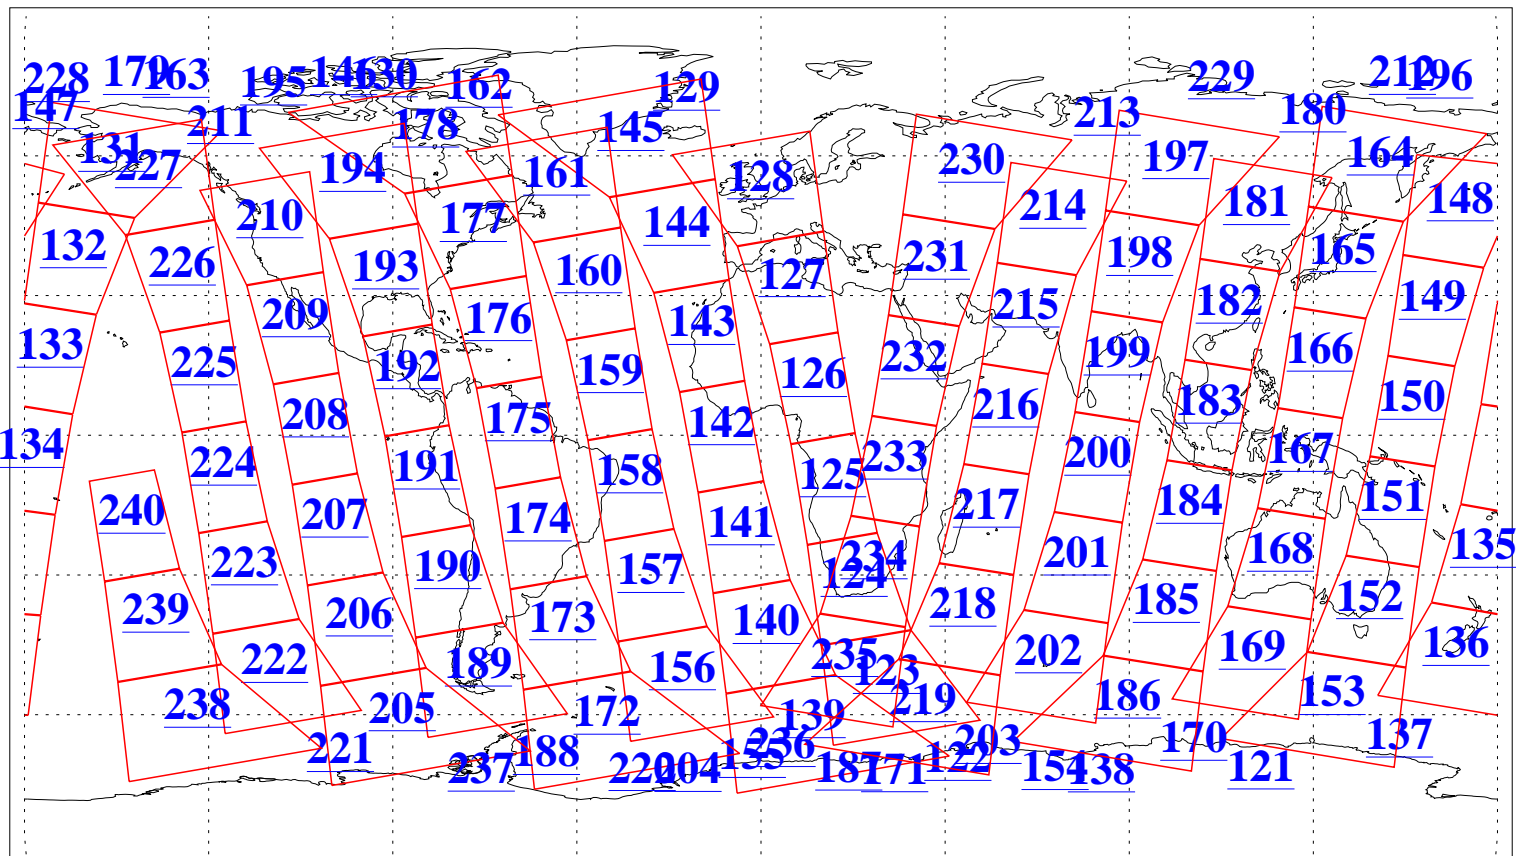

L1B Availability
AMSU Granules: 240
HSB Granules: 0
AIRS Granules: 240

17 Jun 2019
DoY 168
Aqua Day 6253
Granules: 1 to 120

Granules: 121 to 240

Legend: AMSU Available, HSB Available, AIRS Available

L1B Availability
AMSU Granules: 240
HSB Granules: 0
AIRS Granules: 240

17 Jun 2019
DoY 168
Aqua Day 6253
Ascending Granules

Descending Granules

Legend: AMSU Available, HSB Available, AIRS Available

L1B Availability
 AMSU Granules: 240
 HSB Granules: 0
 AIRS Granules: 240

17 Jun 2019
 DoY 168
 Aqua Day 6253

Northern Hemisphere Granules

Southern Hemisphere Granules

Legend: AMSU Available, HSB Available, AIRS Available