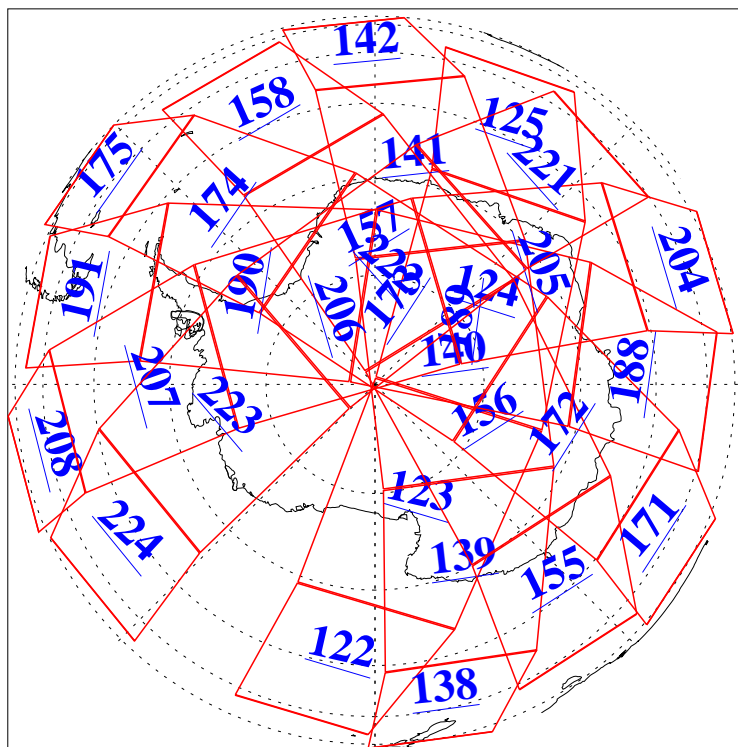

L1B Availability
AMSU Granules: 228
HSB Granules: 0
AIRS Granules: 228

15 Jun 2019
DoY 166
Aqua Day 6251
Granules: 1 to 120

Granules: 121 to 240

Legend: AMSU Available, HSB Available, AIRS Available

L1B Availability
AMSU Granules: 228
HSB Granules: 0
AIRS Granules: 228

15 Jun 2019
DoY 166
Aqua Day 6251
Ascending Granules

Descending Granules

Legend: AMSU Available, HSB Available, AIRS Available

L1B Availability
 AMSU Granules: 228
 HSB Granules: 0
 AIRS Granules: 228

15 Jun 2019
 DoY 166
 Aqua Day 6251

Northern Hemisphere Granules

Southern Hemisphere Granules

Legend: AMSU Available, HSB Available, AIRS Available