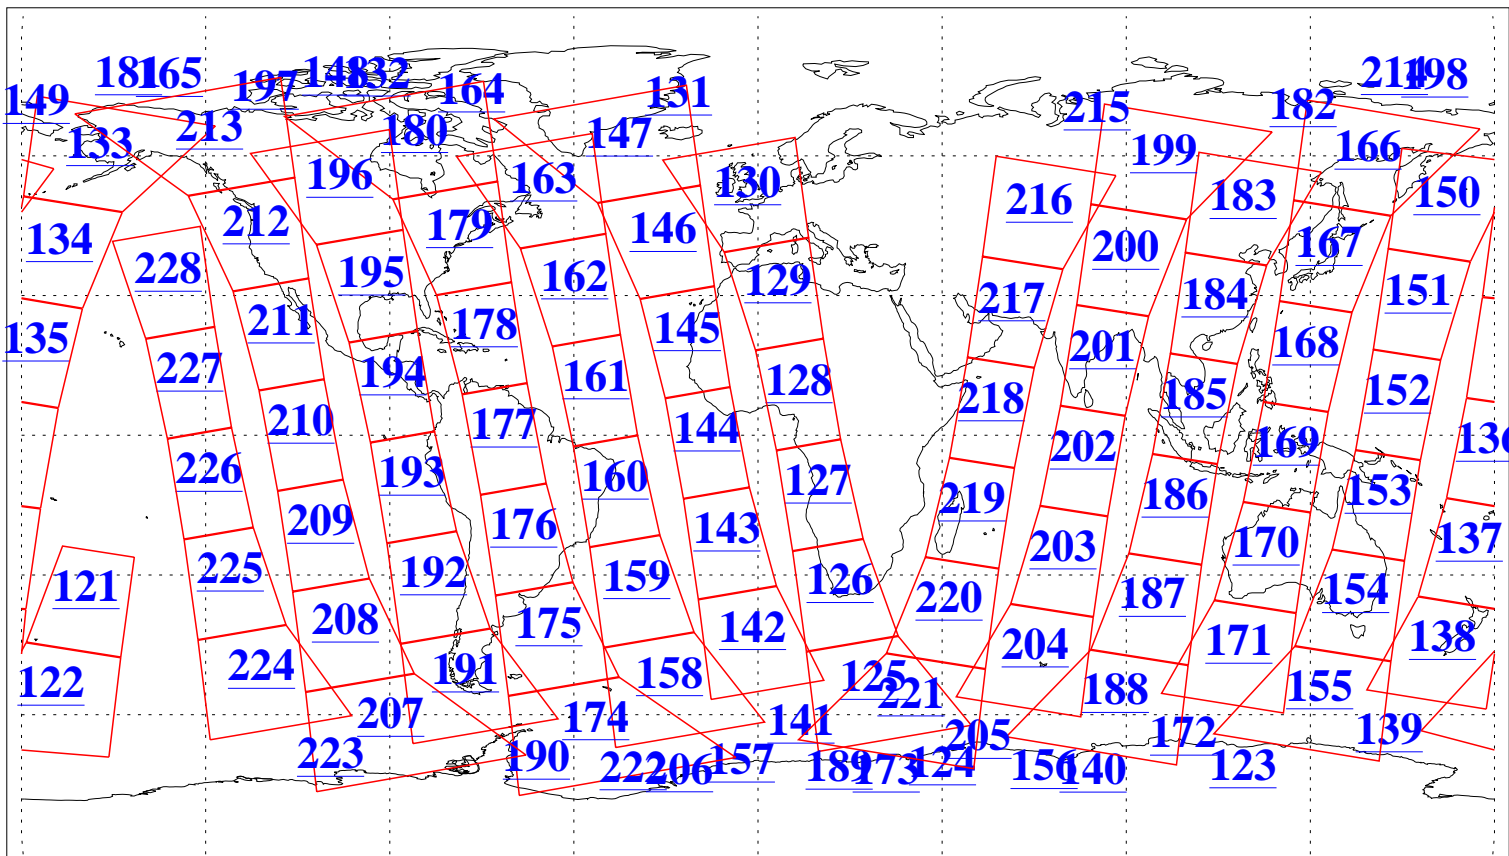

L1B Availability
AMSU Granules: 228
HSB Granules: 0
AIRS Granules: 228

15 Jun 2019
DoY 166
Aqua Day 6251
Granules: 1 to 120

Granules: 121 to 240

Legend: AMSU Available, HSB Available, AIRS Available

L1B Availability
AMSU Granules: 228
HSB Granules: 0
AIRS Granules: 228

15 Jun 2019
DoY 166
Aqua Day 6251
Ascending Granules

Descending Granules

Legend: AMSU Available, HSB Available, AIRS Available

L1B Availability
 AMSU Granules: 228
 HSB Granules: 0
 AIRS Granules: 228

15 Jun 2019
 DoY 166
 Aqua Day 6251

Northern Hemisphere Granules

Southern Hemisphere Granules

Legend: AMSU Available, HSB Available, AIRS Available