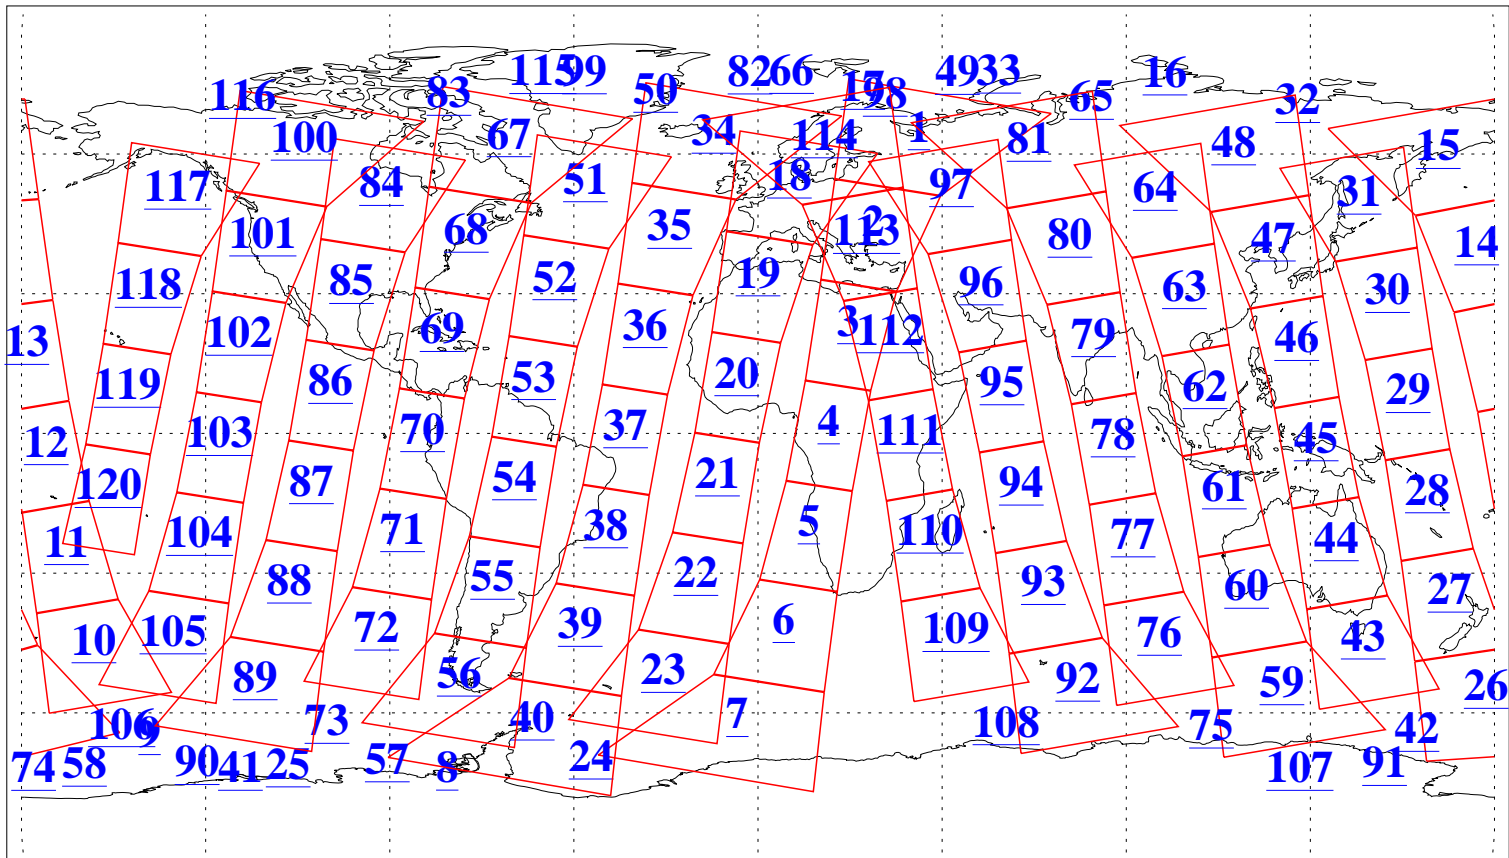

L1B Availability
AMSU Granules: 228
HSB Granules: 0
AIRS Granules: 228

15 Jun 2019
DoY 166
Aqua Day 6251
Granules: 1 to 120

Granules: 121 to 240

Legend: AMSU Available, HSB Available, AIRS Available

L1B Availability
AMSU Granules: 228
HSB Granules: 0
AIRS Granules: 228

15 Jun 2019
DoY 166
Aqua Day 6251
Ascending Granules

Descending Granules

Legend: AMSU Available, HSB Available, AIRS Available

L1B Availability
 AMSU Granules: 228
 HSB Granules: 0
 AIRS Granules: 228

15 Jun 2019
 DoY 166
 Aqua Day 6251

Northern Hemisphere Granules

Southern Hemisphere Granules

Legend: AMSU Available, HSB Available, AIRS Available