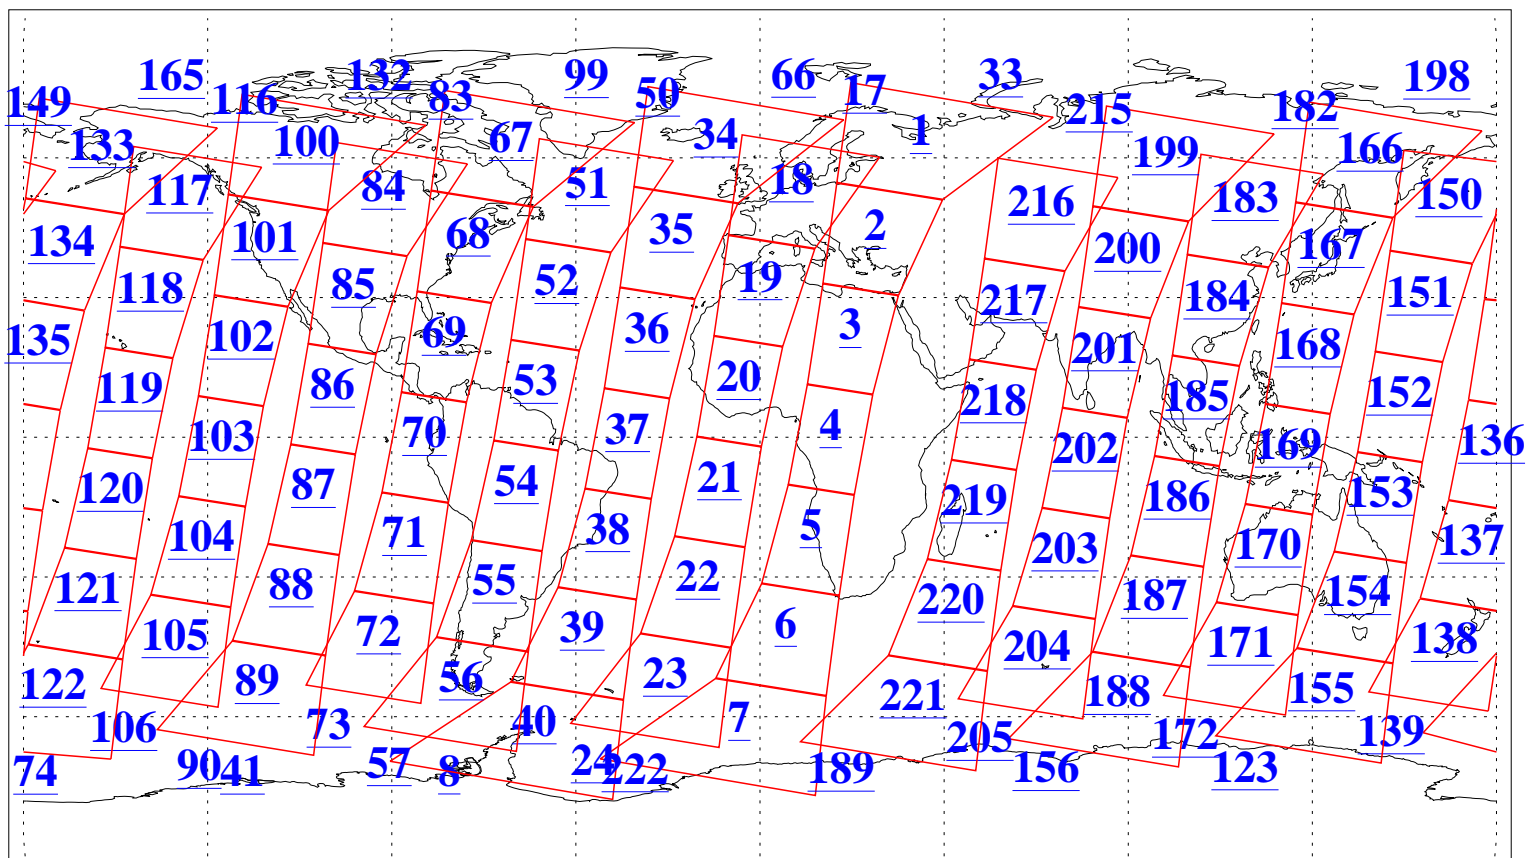

L1B Availability
AMSU Granules: 228
HSB Granules: 0
AIRS Granules: 228

15 Jun 2019
DoY 166
Aqua Day 6251
Granules: 1 to 120

Granules: 121 to 240

Legend: AMSU Available, HSB Available, AIRS Available

L1B Availability
AMSU Granules: 228
HSB Granules: 0
AIRS Granules: 228

15 Jun 2019
DoY 166
Aqua Day 6251
Ascending Granules

Descending Granules

Legend: AMSU Available, HSB Available, AIRS Available

L1B Availability
 AMSU Granules: 228
 HSB Granules: 0
 AIRS Granules: 228

15 Jun 2019
 DoY 166
 Aqua Day 6251

Northern Hemisphere Granules

Southern Hemisphere Granules

Legend: AMSU Available, HSB Available, AIRS Available