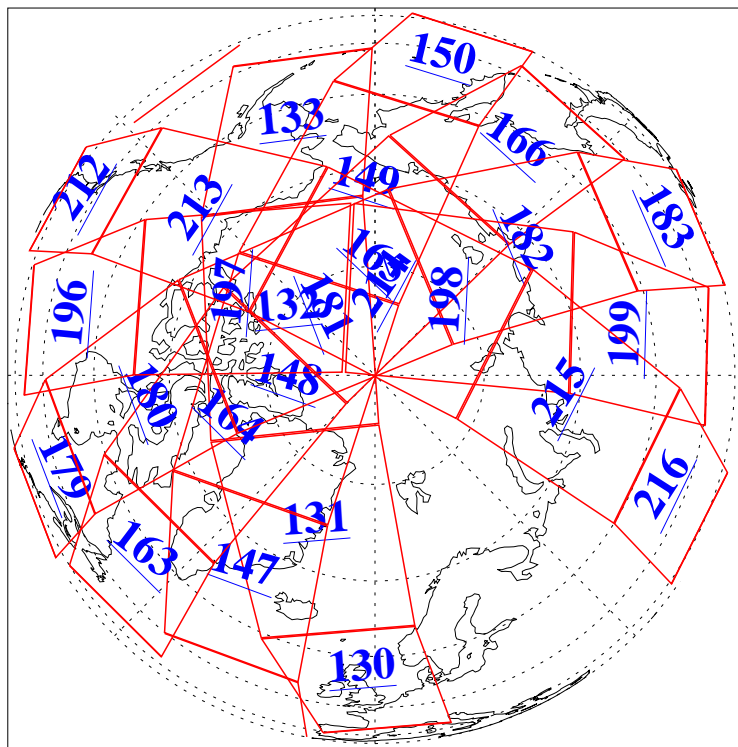

15 Jun 2019
DoY 166
Aqua Day 6251
Ascending Granules

Descending Granules

Legend: AMSU Available, HSB Available, AIRS Available

L1B Availability
 AMSU Granules: 228
 HSB Granules: 0
 AIRS Granules: 228

15 Jun 2019
 DoY 166
 Aqua Day 6251

Northern Hemisphere Granules

Southern Hemisphere Granules

Legend: AMSU Available, HSB Available, AIRS Available