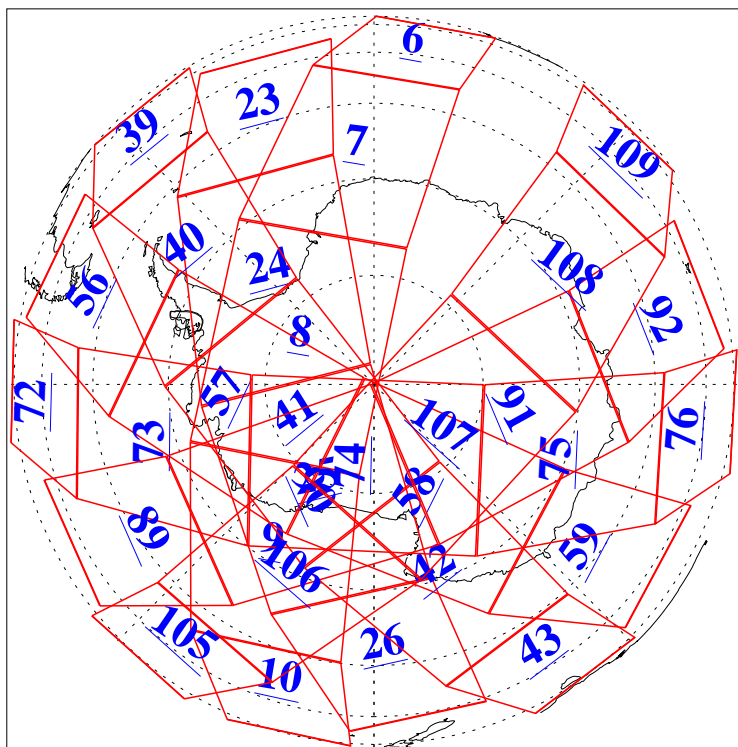

L1B Availability
AMSU Granules: 228
HSB Granules: 0
AIRS Granules: 228

15 Jun 2019
DoY 166
Aqua Day 6251
Granules: 1 to 120

Granules: 121 to 240

Legend: AMSU Available, HSB Available, AIRS Available

L1B Availability
AMSU Granules: 228
HSB Granules: 0
AIRS Granules: 228

15 Jun 2019
DoY 166
Aqua Day 6251
Ascending Granules

Descending Granules

Legend: AMSU Available, HSB Available, AIRS Available

L1B Availability
 AMSU Granules: 228
 HSB Granules: 0
 AIRS Granules: 228

15 Jun 2019
 DoY 166
 Aqua Day 6251

Northern Hemisphere Granules

Southern Hemisphere Granules

Legend: AMSU Available, HSB Available, AIRS Available