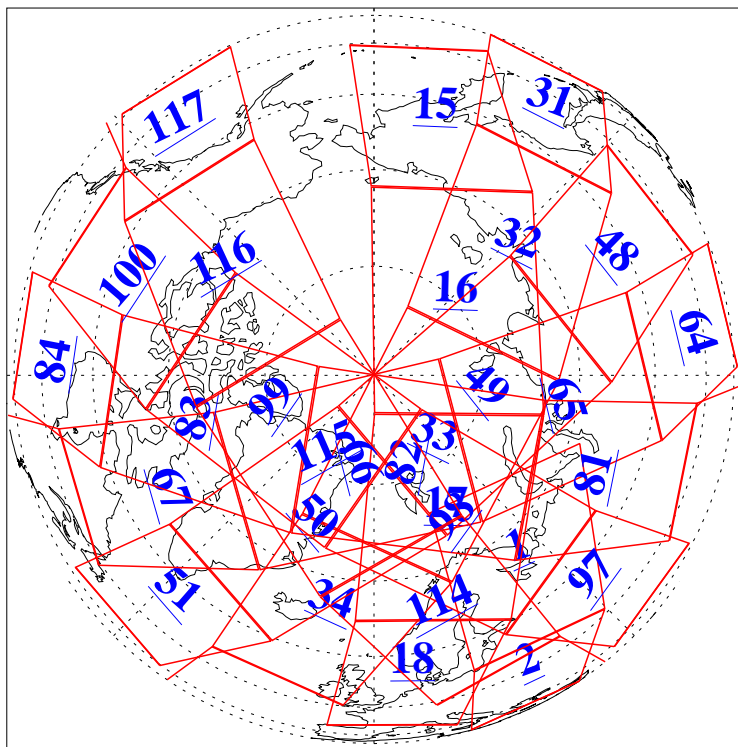

L1B Availability
AMSU Granules: 228
HSB Granules: 0
AIRS Granules: 228

15 Jun 2019
DoY 166
Aqua Day 6251
Granules: 1 to 120

Granules: 121 to 240

Legend: AMSU Available, HSB Available, AIRS Available

L1B Availability
AMSU Granules: 228
HSB Granules: 0
AIRS Granules: 228

15 Jun 2019
DoY 166
Aqua Day 6251
Ascending Granules

Descending Granules

Legend: AMSU Available, HSB Available, AIRS Available

L1B Availability
 AMSU Granules: 228
 HSB Granules: 0
 AIRS Granules: 228

15 Jun 2019
 DoY 166
 Aqua Day 6251

Northern Hemisphere Granules

Southern Hemisphere Granules

Legend: AMSU Available, HSB Available, AIRS Available