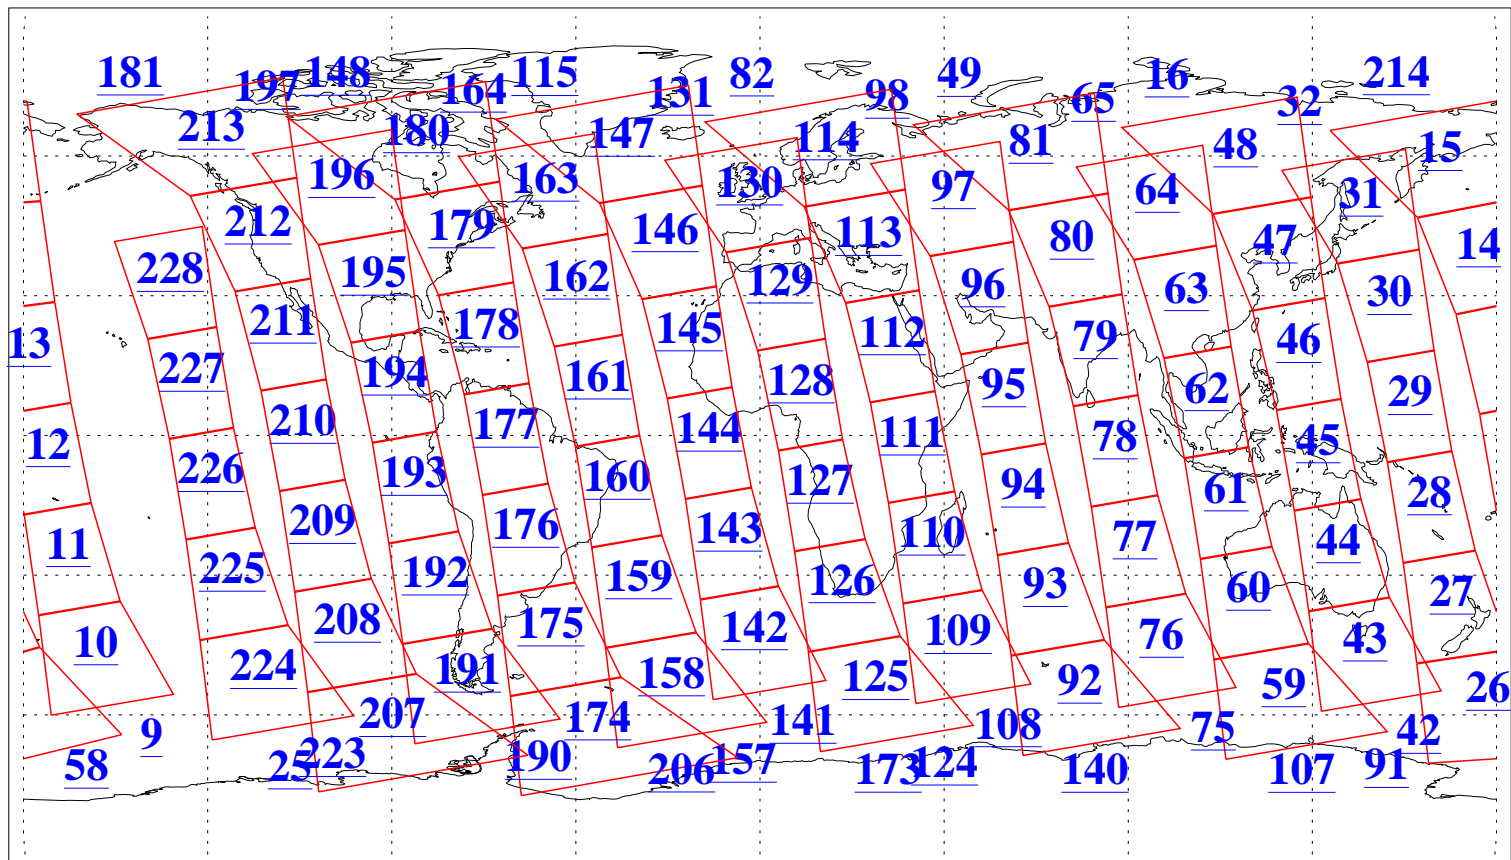

L1B Availability
AMSU Granules: 228
HSB Granules: 0
AIRS Granules: 228

15 Jun 2019
DoY 166
Aqua Day 6251
Granules: 1 to 120

Granules: 121 to 240

Legend: AMSU Available, HSB Available, AIRS Available

L1B Availability
AMSU Granules: 228
HSB Granules: 0
AIRS Granules: 228

15 Jun 2019
DoY 166
Aqua Day 6251
Ascending Granules

Descending Granules

Legend: AMSU Available, HSB Available, AIRS Available

L1B Availability
 AMSU Granules: 228
 HSB Granules: 0
 AIRS Granules: 228

15 Jun 2019
 DoY 166
 Aqua Day 6251

Northern Hemisphere Granules

Southern Hemisphere Granules

Legend: AMSU Available, HSB Available, AIRS Available