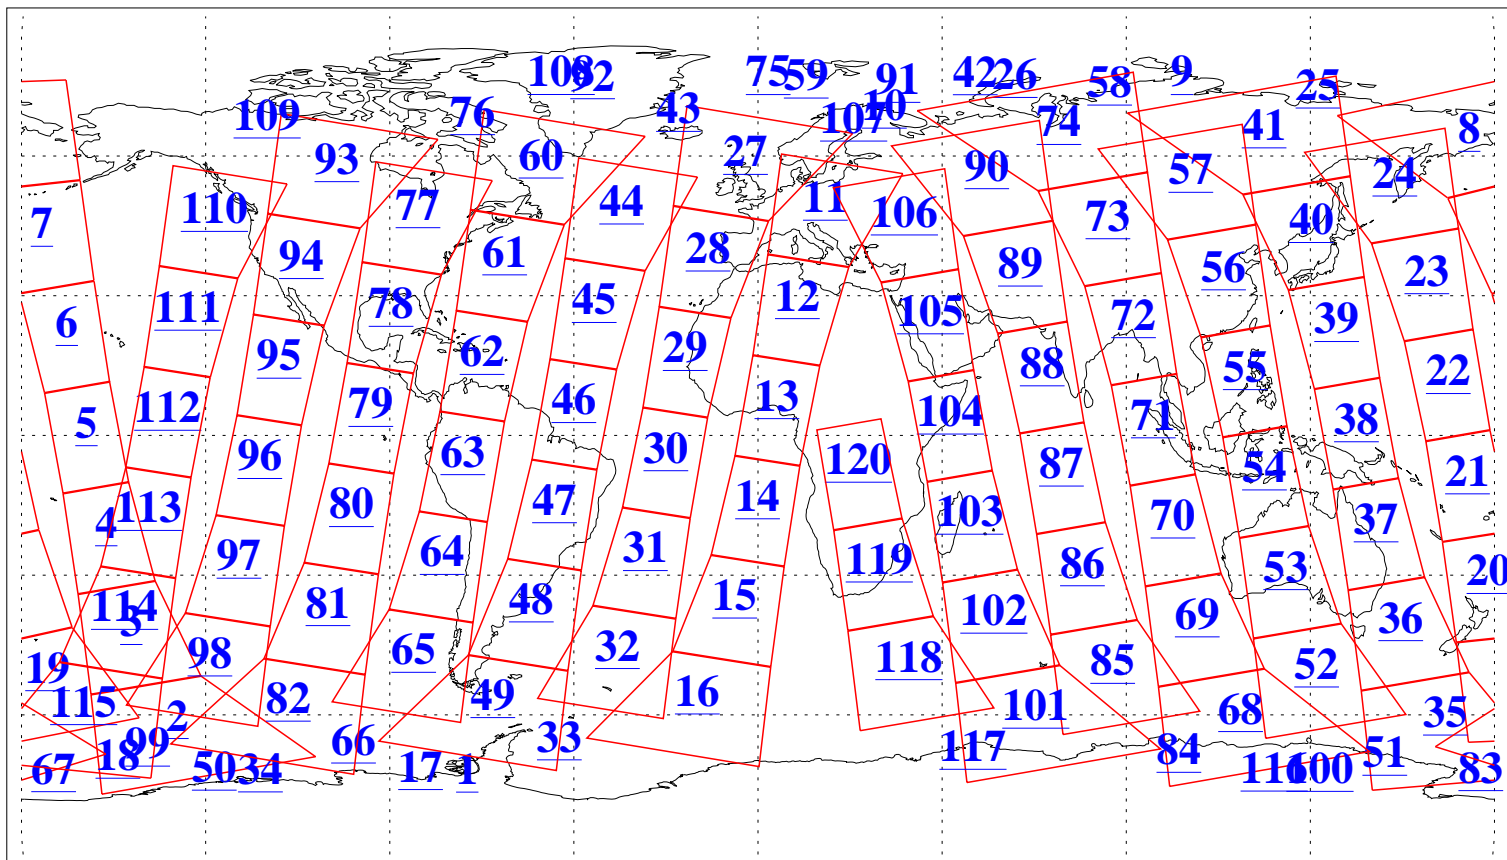

L1B Availability
AMSU Granules: 239
HSB Granules: 0
AIRS Granules: 240

14 Jun 2019
DoY 165
Aqua Day 6250
Granules: 1 to 120

Granules: 121 to 240

Legend: AMSU Available, HSB Available, AIRS Available

L1B Availability
AMSU Granules: 239
HSB Granules: 0
AIRS Granules: 240

14 Jun 2019
DoY 165
Aqua Day 6250
Ascending Granules

Descending Granules

Legend: AMSU Available, HSB Available, AIRS Available

L1B Availability
 AMSU Granules: 239
 HSB Granules: 0
 AIRS Granules: 240

14 Jun 2019
 DoY 165
 Aqua Day 6250

Northern Hemisphere Granules

Southern Hemisphere Granules

Legend: AMSU Available, HSB Available, AIRS Available