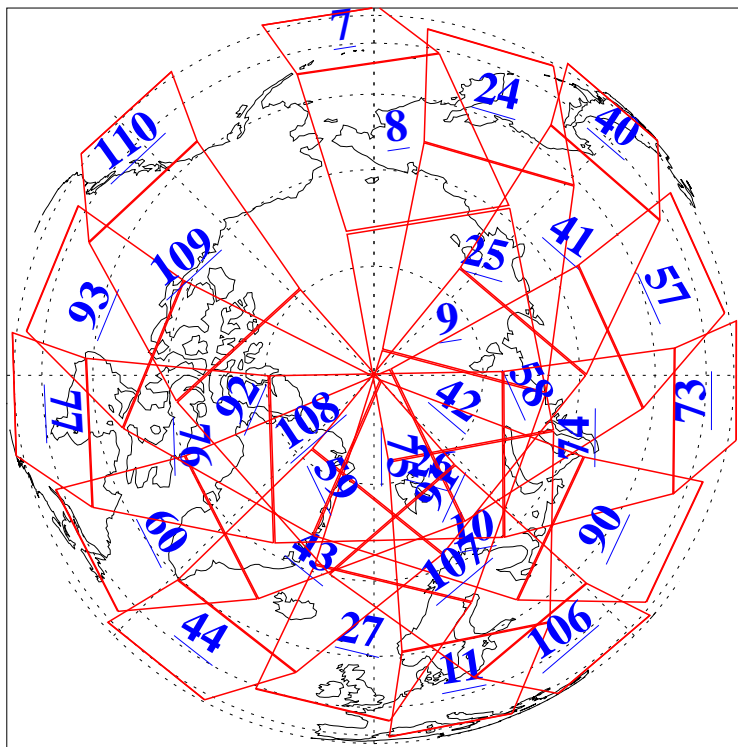

L1B Availability
AMSU Granules: 239
HSB Granules: 0
AIRS Granules: 240

14 Jun 2019
DoY 165
Aqua Day 6250
Granules: 1 to 120

Granules: 121 to 240

Legend: AMSU Available, HSB Available, AIRS Available

L1B Availability
AMSU Granules: 239
HSB Granules: 0
AIRS Granules: 240

14 Jun 2019
DoY 165
Aqua Day 6250
Ascending Granules

Descending Granules

Legend: AMSU Available, HSB Available, AIRS Available

L1B Availability
 AMSU Granules: 239
 HSB Granules: 0
 AIRS Granules: 240

14 Jun 2019
 DoY 165
 Aqua Day 6250

Northern Hemisphere Granules

Southern Hemisphere Granules

Legend: AMSU Available, HSB Available, AIRS Available