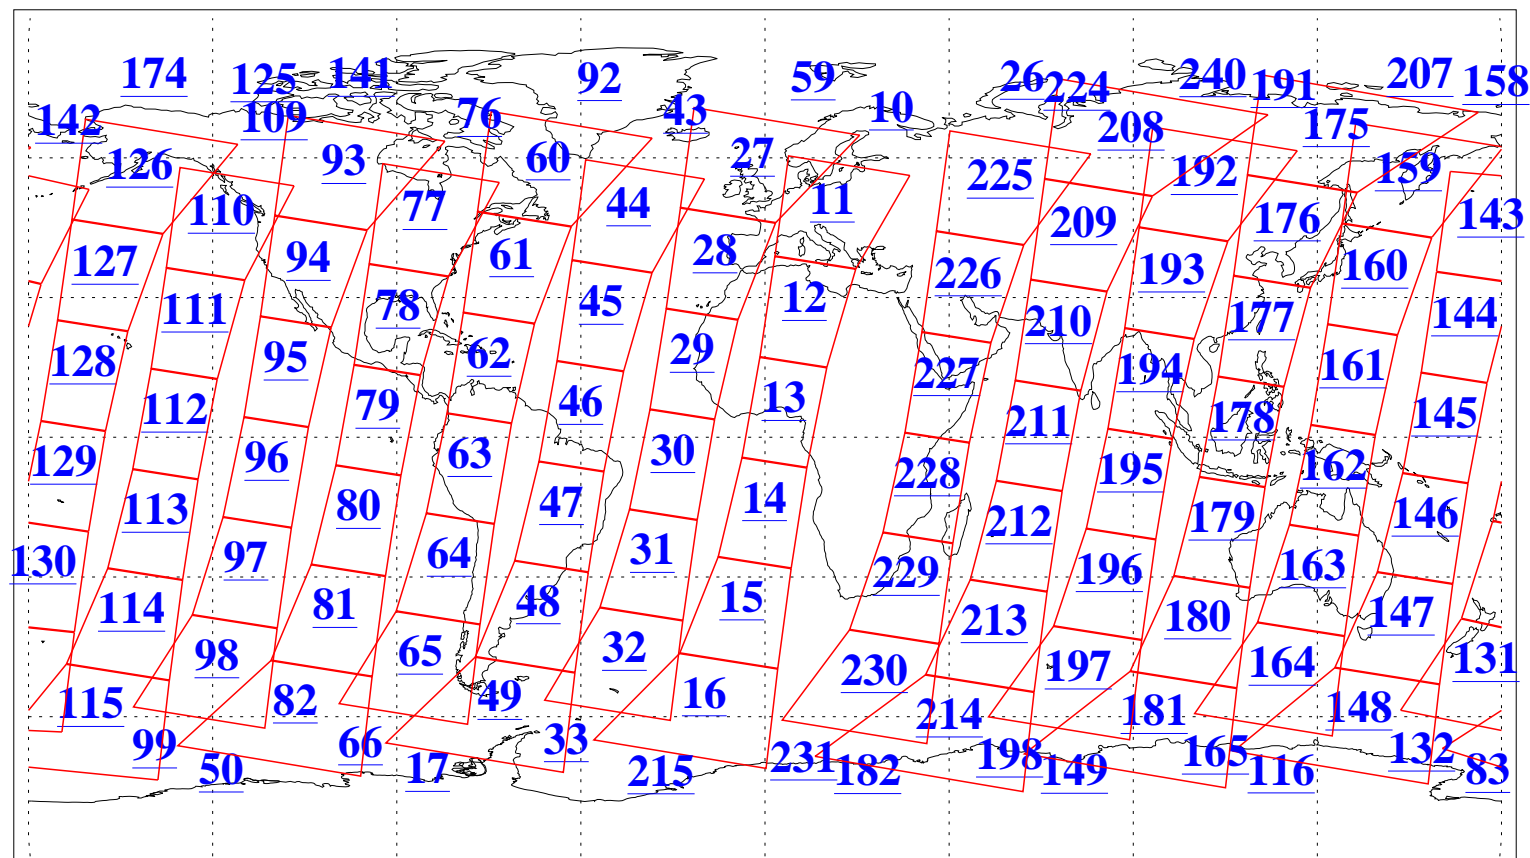

L1B Availability
AMSU Granules: 239
HSB Granules: 0
AIRS Granules: 240

14 Jun 2019
DoY 165
Aqua Day 6250
Granules: 1 to 120

Granules: 121 to 240

Legend: AMSU Available, HSB Available, AIRS Available

L1B Availability
AMSU Granules: 239
HSB Granules: 0
AIRS Granules: 240

14 Jun 2019
DoY 165
Aqua Day 6250
Ascending Granules

Descending Granules

Legend: AMSU Available, HSB Available, AIRS Available

L1B Availability
 AMSU Granules: 239
 HSB Granules: 0
 AIRS Granules: 240

14 Jun 2019
 DoY 165
 Aqua Day 6250

Northern Hemisphere Granules

Southern Hemisphere Granules

Legend: AMSU Available, HSB Available, AIRS Available