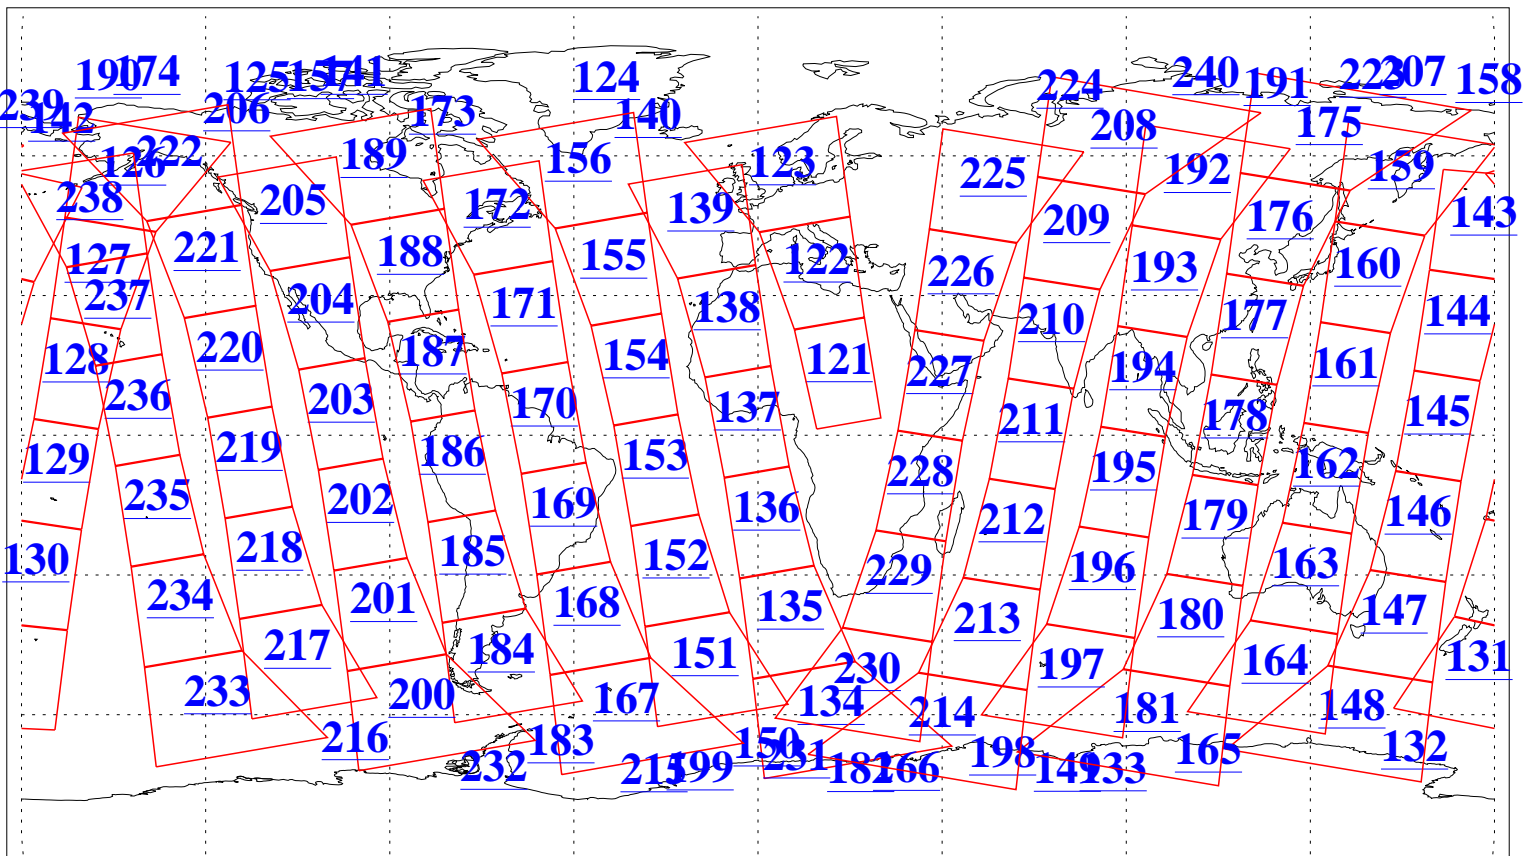

L1B Availability
AMSU Granules: 239
HSB Granules: 0
AIRS Granules: 240

14 Jun 2019
DoY 165
Aqua Day 6250
Granules: 1 to 120

Granules: 121 to 240

Legend: AMSU Available, HSB Available, AIRS Available

L1B Availability
AMSU Granules: 239
HSB Granules: 0
AIRS Granules: 240

14 Jun 2019
DoY 165
Aqua Day 6250
Ascending Granules

Descending Granules

Legend: AMSU Available, HSB Available, AIRS Available

L1B Availability
 AMSU Granules: 239
 HSB Granules: 0
 AIRS Granules: 240

14 Jun 2019
 DoY 165
 Aqua Day 6250

Northern Hemisphere Granules

Southern Hemisphere Granules

Legend: AMSU Available, HSB Available, AIRS Available