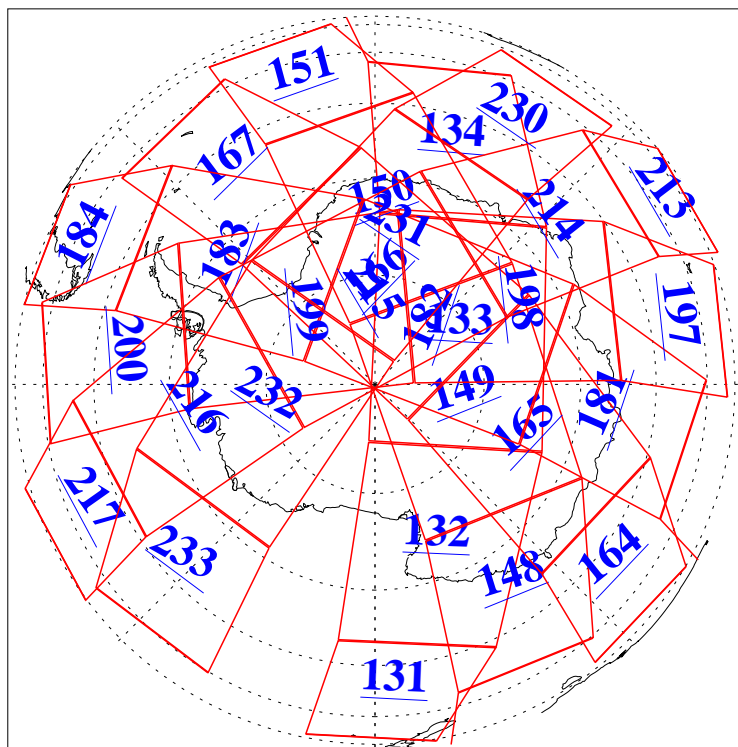

14 Jun 2019
DoY 165
Aqua Day 6250
Ascending Granules

Descending Granules

Legend: AMSU Available, HSB Available, AIRS Available

L1B Availability
 AMSU Granules: 239
 HSB Granules: 0
 AIRS Granules: 240

14 Jun 2019
 DoY 165
 Aqua Day 6250

Northern Hemisphere Granules

Southern Hemisphere Granules

Legend: AMSU Available, HSB Available, AIRS Available