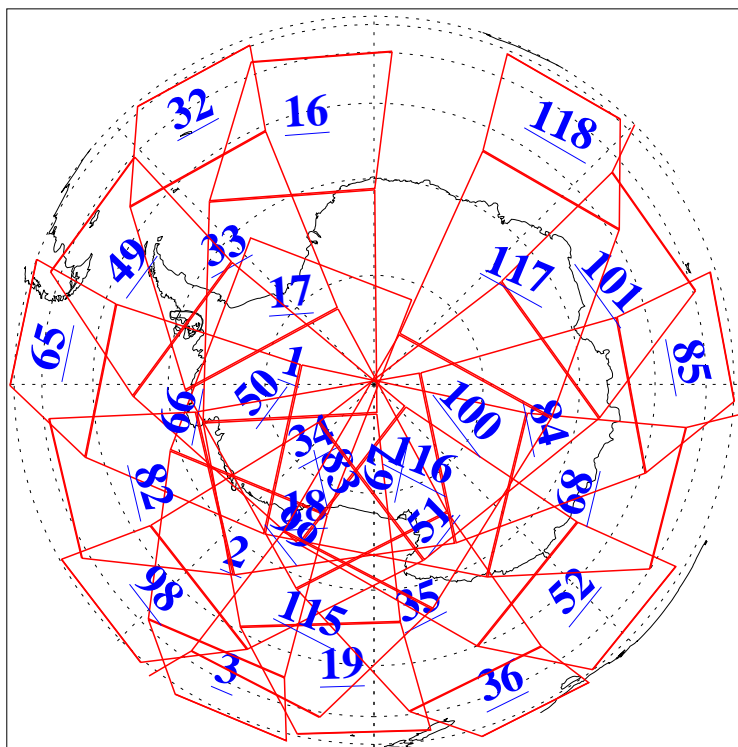

L1B Availability
AMSU Granules: 239
HSB Granules: 0
AIRS Granules: 240

14 Jun 2019
DoY 165
Aqua Day 6250
Granules: 1 to 120

Granules: 121 to 240

Legend: AMSU Available, HSB Available, AIRS Available

L1B Availability
AMSU Granules: 239
HSB Granules: 0
AIRS Granules: 240

14 Jun 2019
DoY 165
Aqua Day 6250
Ascending Granules

Descending Granules

Legend: AMSU Available, HSB Available, AIRS Available

L1B Availability
 AMSU Granules: 239
 HSB Granules: 0
 AIRS Granules: 240

14 Jun 2019
 DoY 165
 Aqua Day 6250

Northern Hemisphere Granules

Southern Hemisphere Granules

Legend: AMSU Available, HSB Available, AIRS Available