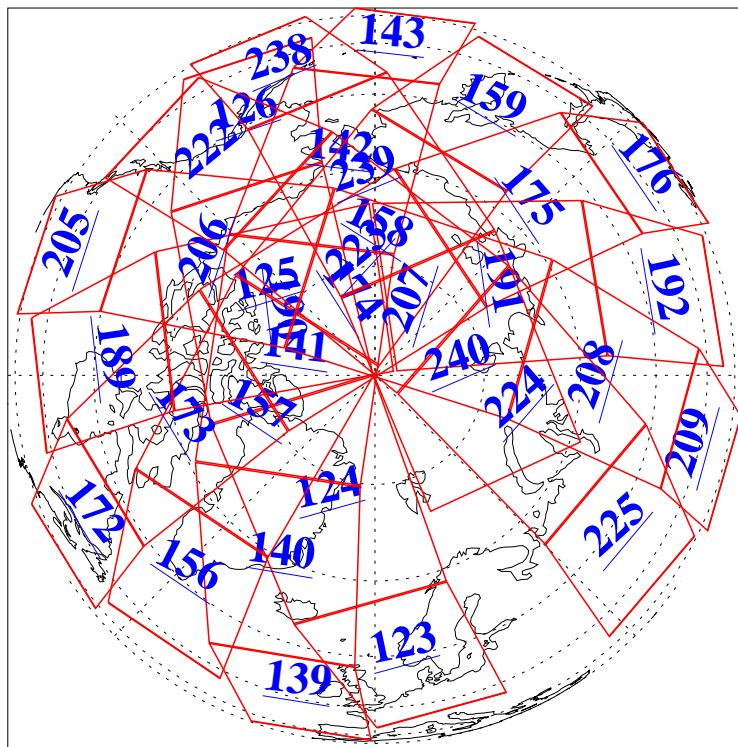

L1B Availability
AMSU Granules: 239
HSB Granules: 0
AIRS Granules: 240

14 Jun 2019
DoY 165
Aqua Day 6250
Granules: 1 to 120

Granules: 121 to 240

Legend: AMSU Available, HSB Available, AIRS Available

L1B Availability
AMSU Granules: 239
HSB Granules: 0
AIRS Granules: 240

14 Jun 2019
DoY 165
Aqua Day 6250
Ascending Granules

Descending Granules

Legend: AMSU Available, HSB Available, AIRS Available

L1B Availability
 AMSU Granules: 239
 HSB Granules: 0
 AIRS Granules: 240

14 Jun 2019
 DoY 165
 Aqua Day 6250

Northern Hemisphere Granules

Southern Hemisphere Granules

Legend: AMSU Available, HSB Available, AIRS Available