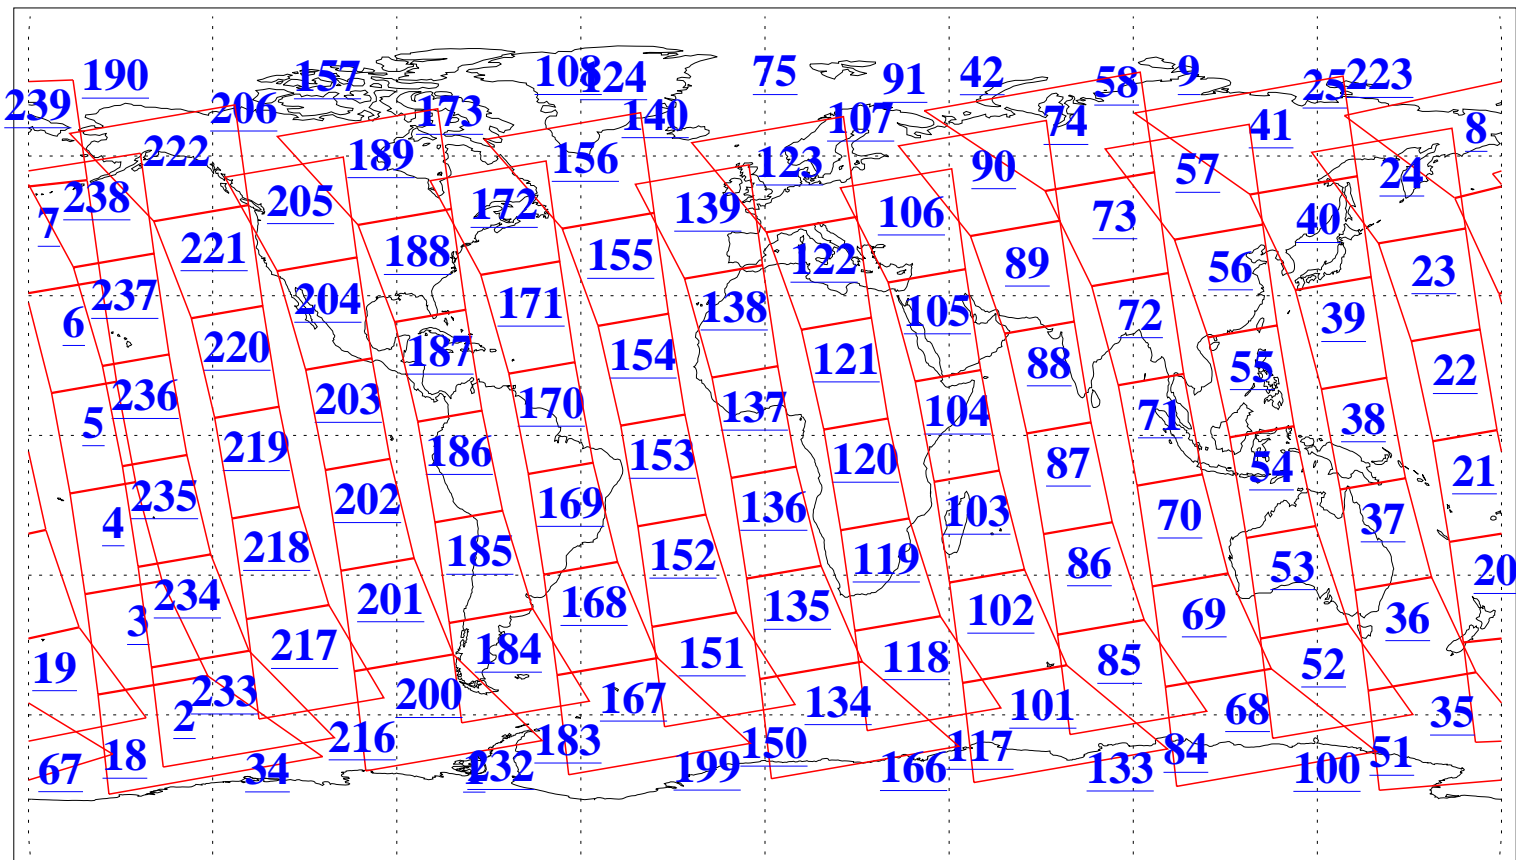

L1B Availability
AMSU Granules: 239
HSB Granules: 0
AIRS Granules: 240

14 Jun 2019
DoY 165
Aqua Day 6250
Granules: 1 to 120

Granules: 121 to 240

Legend: AMSU Available, HSB Available, AIRS Available

L1B Availability
AMSU Granules: 239
HSB Granules: 0
AIRS Granules: 240

14 Jun 2019
DoY 165
Aqua Day 6250
Ascending Granules

Descending Granules

Legend: AMSU Available, HSB Available, AIRS Available

L1B Availability
 AMSU Granules: 239
 HSB Granules: 0
 AIRS Granules: 240

14 Jun 2019
 DoY 165
 Aqua Day 6250

Northern Hemisphere Granules

Southern Hemisphere Granules

Legend: AMSU Available, HSB Available, AIRS Available