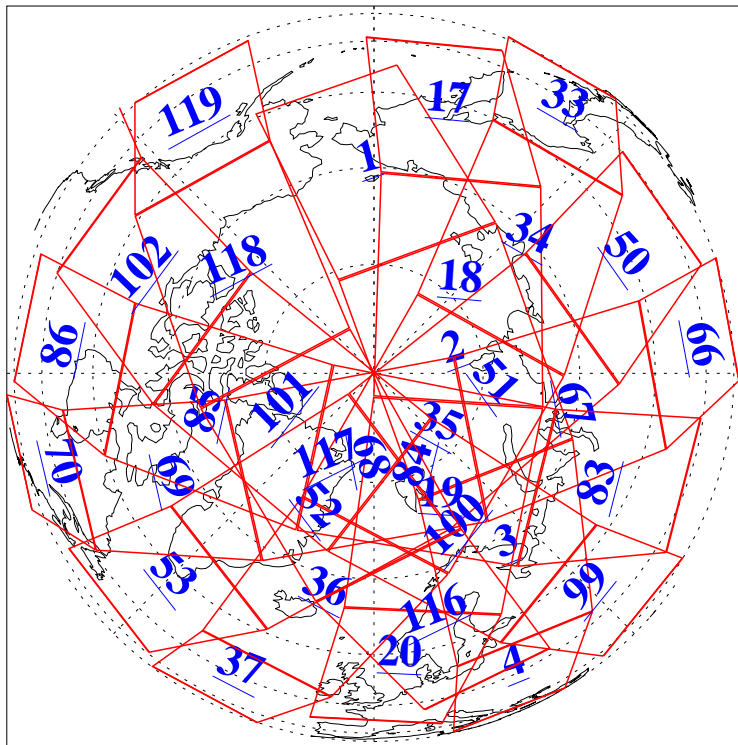

L1B Availability  
AMSU Granules: 240  
HSB Granules: 0  
AIRS Granules: 240

13 Jun 2019  
DoY 164  
Aqua Day 6249  
Granules: 1 to 120

Granules: 121 to 240

Legend: AMSU Available, HSB Available, AIRS Available

L1B Availability  
AMSU Granules: 240  
HSB Granules: 0  
AIRS Granules: 240

13 Jun 2019  
DoY 164  
Aqua Day 6249  
Ascending Granules

Descending Granules

Legend: AMSU Available, HSB Available, AIRS Available

### Northern Hemisphere Granules