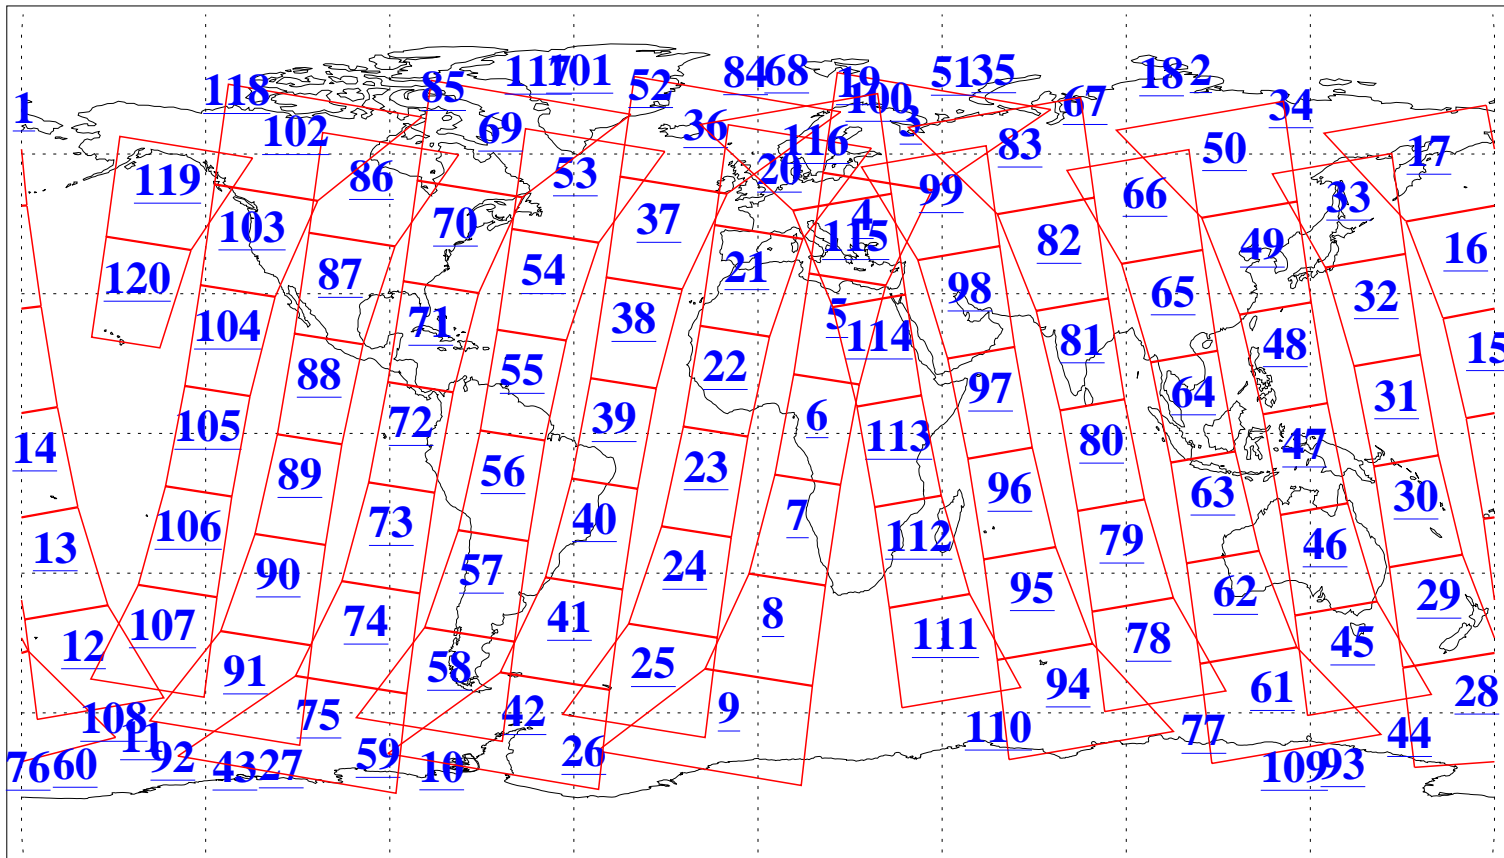

L1B Availability  
AMSU Granules: 240  
HSB Granules: 0  
AIRS Granules: 240

13 Jun 2019  
DoY 164  
Aqua Day 6249  
Granules: 1 to 120

Granules: 121 to 240

Legend: AMSU Available, HSB Available, AIRS Available

L1B Availability  
AMSU Granules: 240  
HSB Granules: 0  
AIRS Granules: 240

13 Jun 2019  
DoY 164  
Aqua Day 6249  
Ascending Granules

Descending Granules

Legend: AMSU Available, HSB Available, AIRS Available