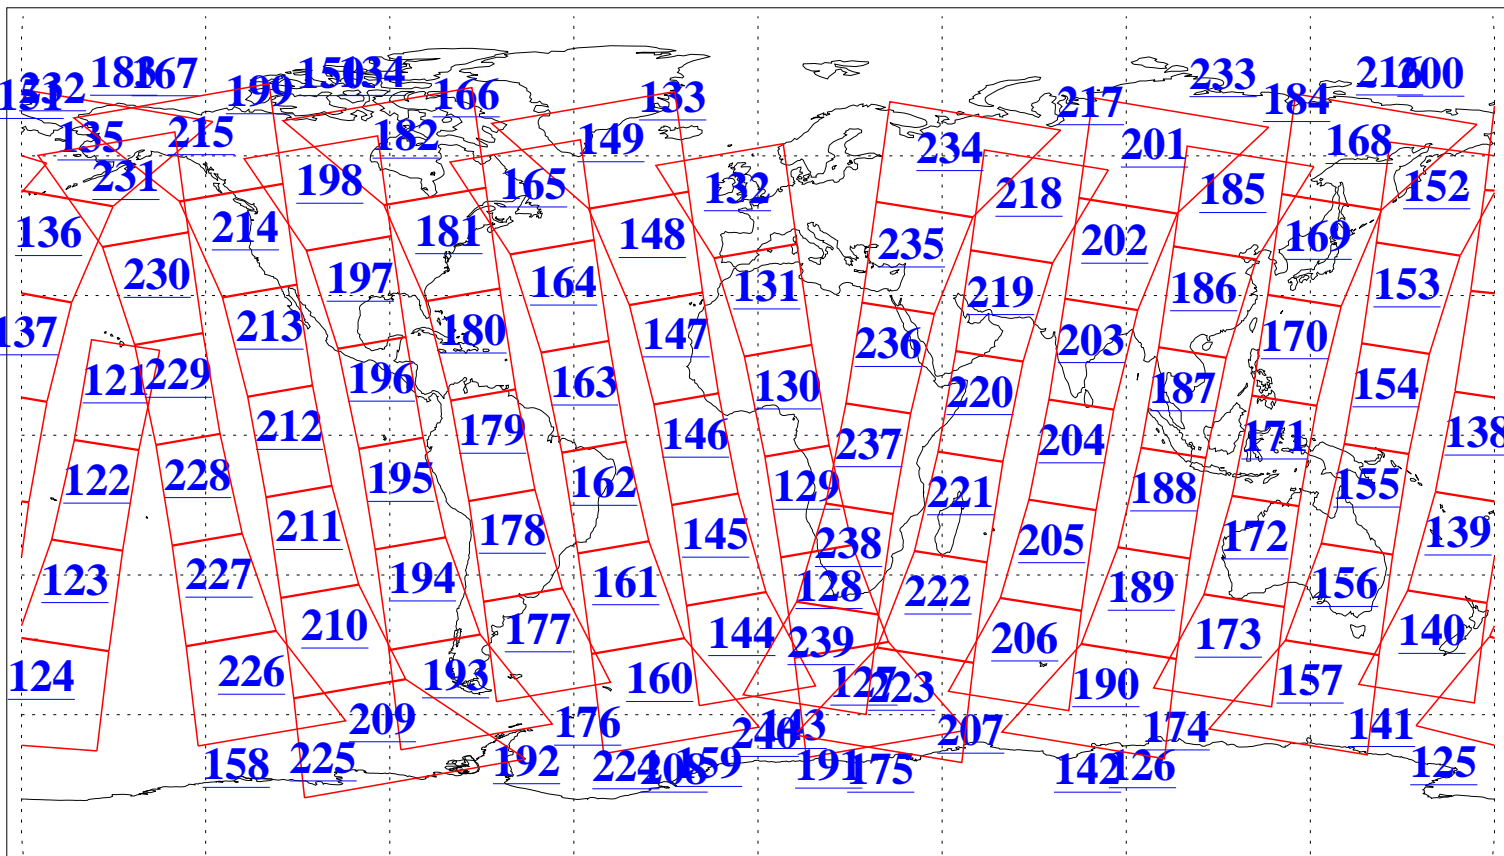

L1B Availability  
AMSU Granules: 240  
HSB Granules: 0  
AIRS Granules: 240

13 Jun 2019  
DoY 164  
Aqua Day 6249  
Granules: 1 to 120

Granules: 121 to 240

Legend: AMSU Available, HSB Available, AIRS Available

L1B Availability  
AMSU Granules: 240  
HSB Granules: 0  
AIRS Granules: 240

13 Jun 2019  
DoY 164  
Aqua Day 6249  
Ascending Granules

Descending Granules

Legend: AMSU Available, HSB Available, AIRS Available