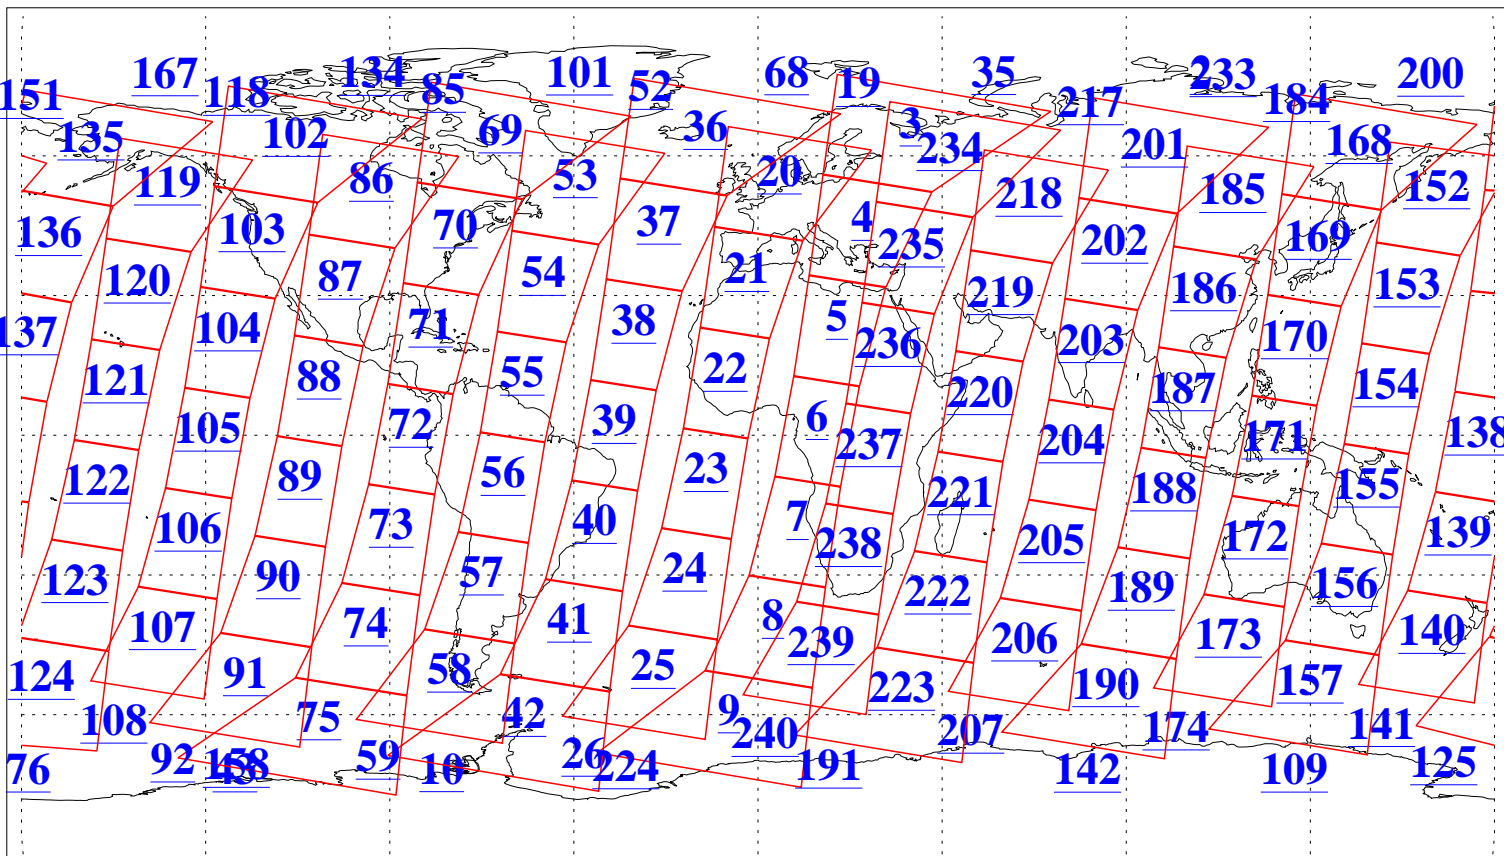

L1B Availability  
AMSU Granules: 240  
HSB Granules: 0  
AIRS Granules: 240

13 Jun 2019  
DoY 164  
Aqua Day 6249  
Granules: 1 to 120

Granules: 121 to 240

Legend: AMSU Available, HSB Available, AIRS Available

L1B Availability  
AMSU Granules: 240  
HSB Granules: 0  
AIRS Granules: 240

13 Jun 2019  
DoY 164  
Aqua Day 6249  
Ascending Granules

Descending Granules

Legend: AMSU Available, HSB Available, AIRS Available