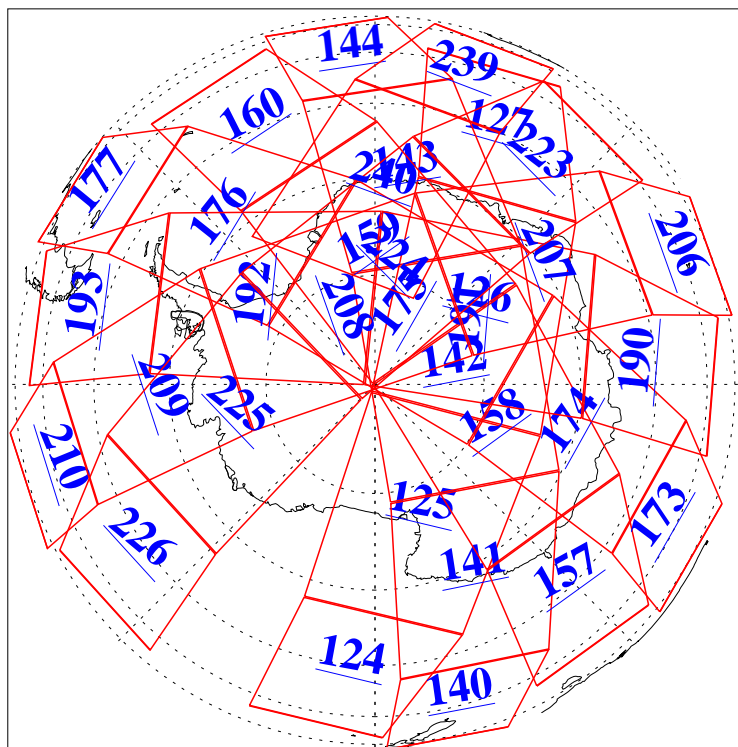

Legend: AMSU Available, HSB Available, AIRS Available