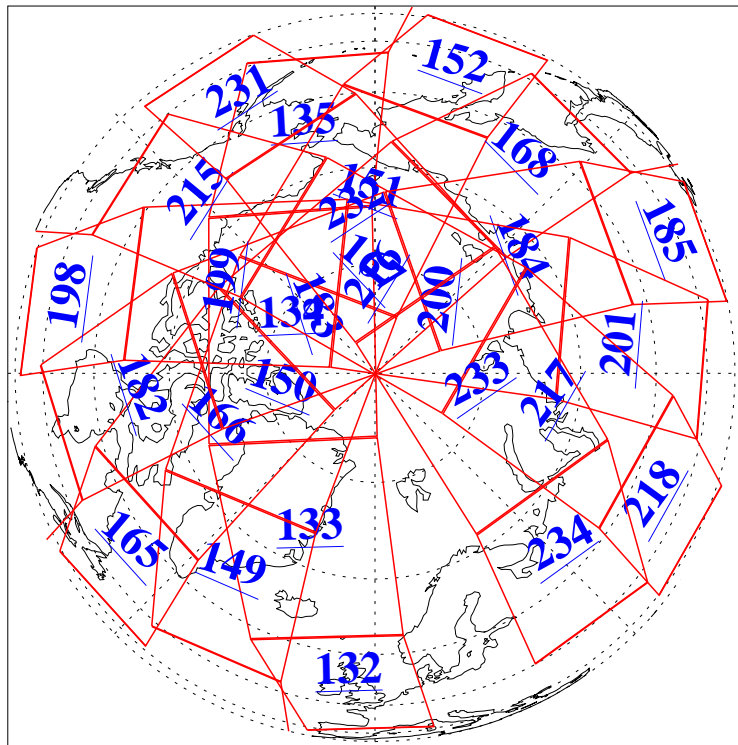

L1B Availability  
AMSU Granules: 240  
HSB Granules: 0  
AIRS Granules: 240

13 Jun 2019  
DoY 164  
Aqua Day 6249  
Granules: 1 to 120

Granules: 121 to 240

Legend: AMSU Available, HSB Available, AIRS Available

L1B Availability  
AMSU Granules: 240  
HSB Granules: 0  
AIRS Granules: 240

13 Jun 2019  
DoY 164  
Aqua Day 6249  
Ascending Granules

Descending Granules

Legend: AMSU Available, HSB Available, AIRS Available

### Northern Hemisphere Granules