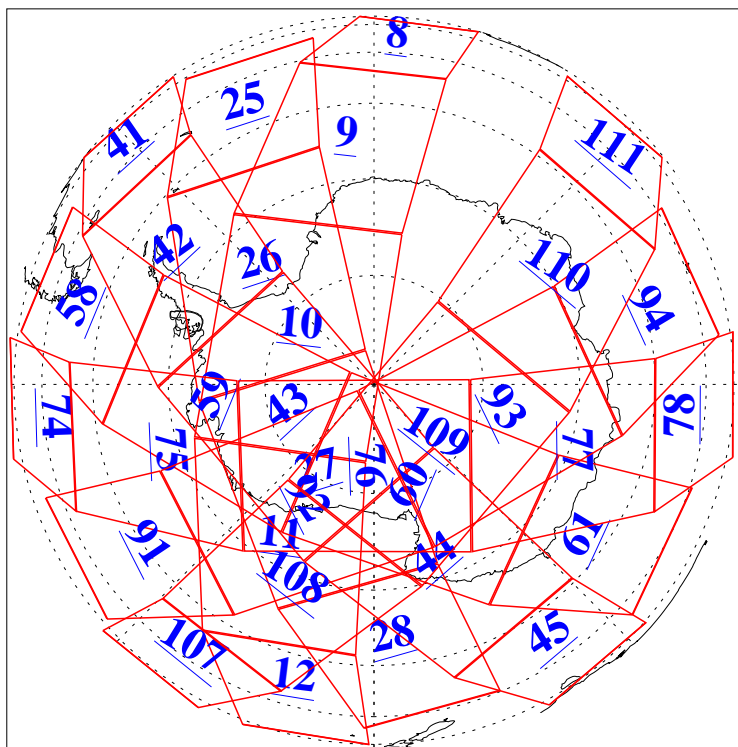

Legend: AMSU Available, HSB Available, AIRS Available