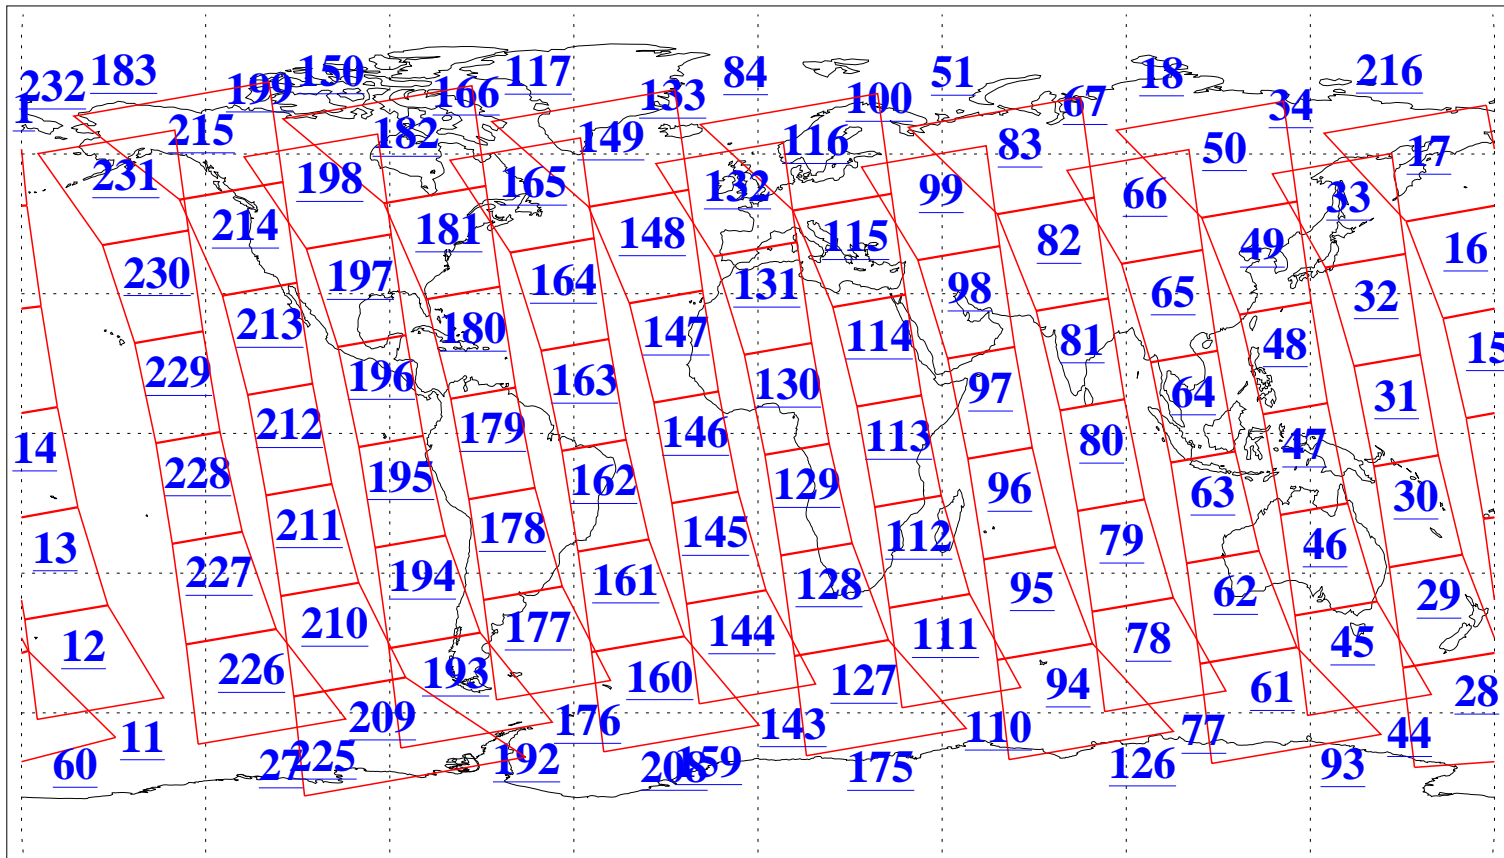

L1B Availability  
AMSU Granules: 240  
HSB Granules: 0  
AIRS Granules: 240

13 Jun 2019  
DoY 164  
Aqua Day 6249  
Granules: 1 to 120

Granules: 121 to 240

Legend: AMSU Available, HSB Available, AIRS Available

L1B Availability  
AMSU Granules: 240  
HSB Granules: 0  
AIRS Granules: 240

13 Jun 2019  
DoY 164  
Aqua Day 6249  
Ascending Granules

Descending Granules

Legend: AMSU Available, HSB Available, AIRS Available