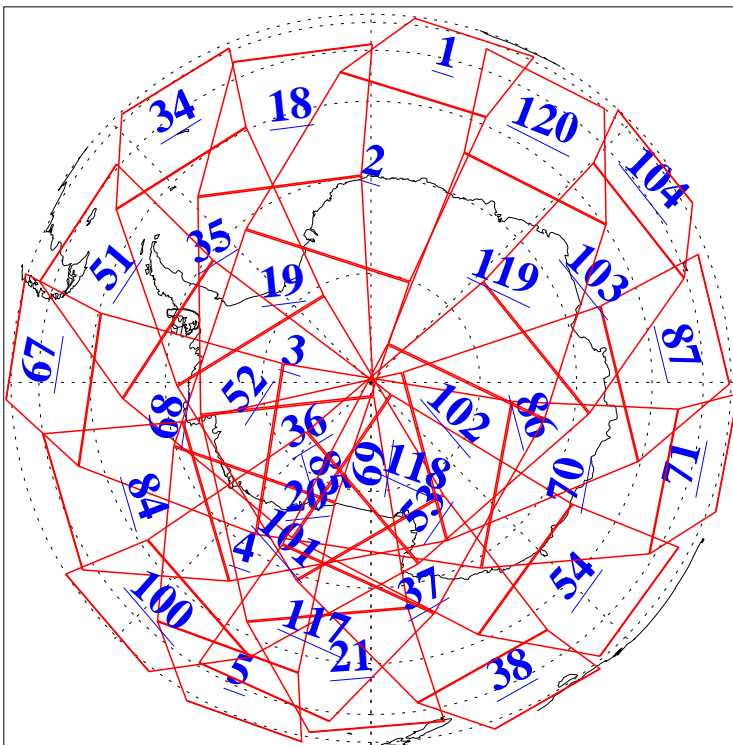

L1B Availability  
AMSU Granules: 239  
HSB Granules: 0  
AIRS Granules: 238

12 Jun 2019  
DoY 163  
Aqua Day 6248  
Granules: 1 to 120

Granules: 121 to 240

Legend: AMSU Available, HSB Available, AIRS Available

L1B Availability  
AMSU Granules: 239  
HSB Granules: 0  
AIRS Granules: 238

12 Jun 2019  
DoY 163  
Aqua Day 6248  
Ascending Granules

Descending Granules

Legend: AMSU Available, HSB Available, AIRS Available

L1B Availability  
 AMSU Granules: 239  
 HSB Granules: 0  
 AIRS Granules: 238

12 Jun 2019  
 DoY 163  
 Aqua Day 6248

Northern Hemisphere Granules

Southern Hemisphere Granules

Legend: AMSU Available, HSB Available, AIRS Available