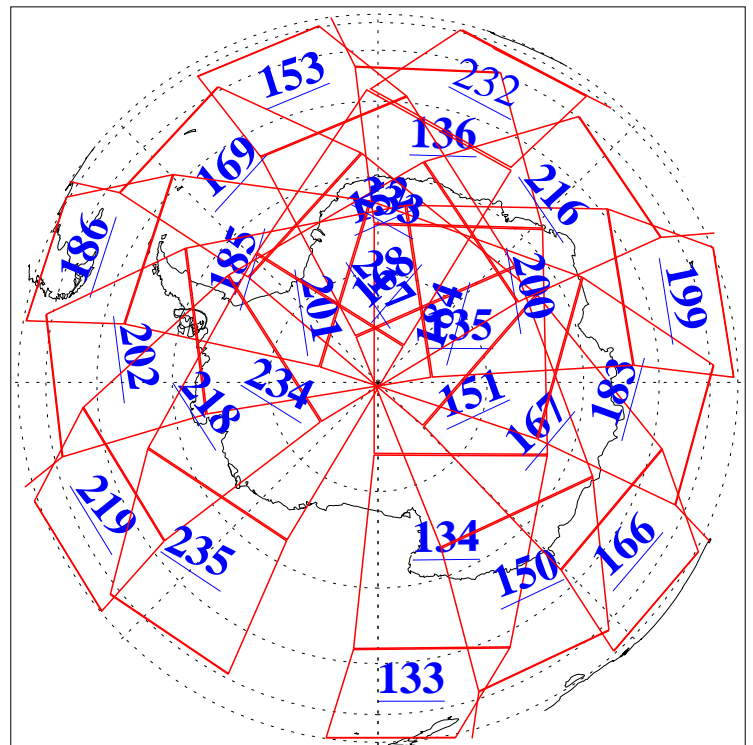

L1B Availability  
AMSU Granules: 239  
HSB Granules: 0  
AIRS Granules: 238

12 Jun 2019  
DoY 163  
Aqua Day 6248  
Granules: 1 to 120

Granules: 121 to 240

Legend: AMSU Available, HSB Available, AIRS Available

L1B Availability  
AMSU Granules: 239  
HSB Granules: 0  
AIRS Granules: 238

12 Jun 2019  
DoY 163  
Aqua Day 6248  
Ascending Granules

Descending Granules

Legend: AMSU Available, HSB Available, AIRS Available

L1B Availability  
 AMSU Granules: 239  
 HSB Granules: 0  
 AIRS Granules: 238

12 Jun 2019  
 DoY 163  
 Aqua Day 6248

Northern Hemisphere Granules

Southern Hemisphere Granules

Legend: AMSU Available, HSB Available, AIRS Available