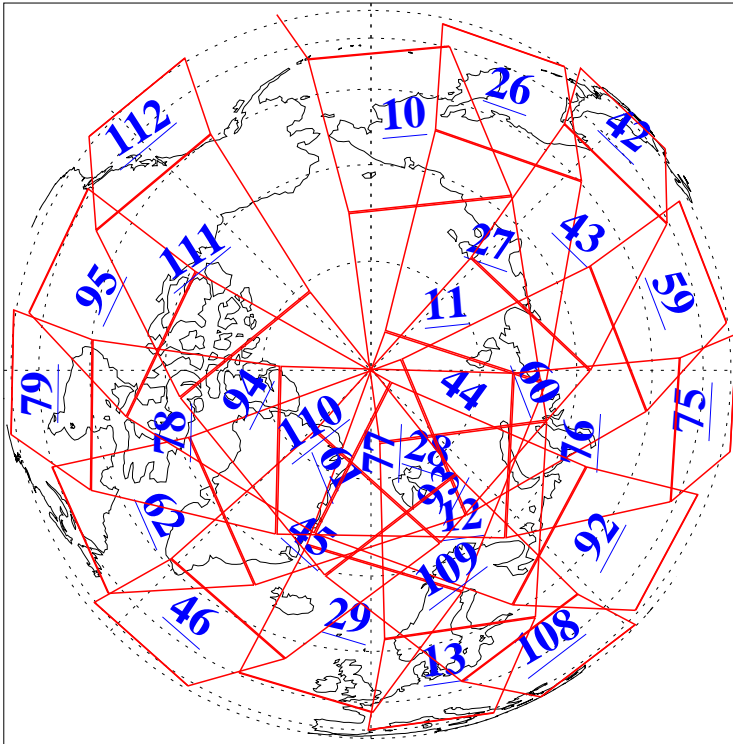

L1B Availability  
AMSU Granules: 239  
HSB Granules: 0  
AIRS Granules: 238

12 Jun 2019  
DoY 163  
Aqua Day 6248  
Granules: 1 to 120

Granules: 121 to 240

Legend: AMSU Available, HSB Available, AIRS Available

L1B Availability  
AMSU Granules: 239  
HSB Granules: 0  
AIRS Granules: 238

12 Jun 2019  
DoY 163  
Aqua Day 6248  
Ascending Granules

Descending Granules

Legend: AMSU Available, HSB Available, AIRS Available

L1B Availability  
 AMSU Granules: 239  
 HSB Granules: 0  
 AIRS Granules: 238

12 Jun 2019  
 DoY 163  
 Aqua Day 6248

Northern Hemisphere Granules

Southern Hemisphere Granules

Legend: AMSU Available, HSB Available, AIRS Available