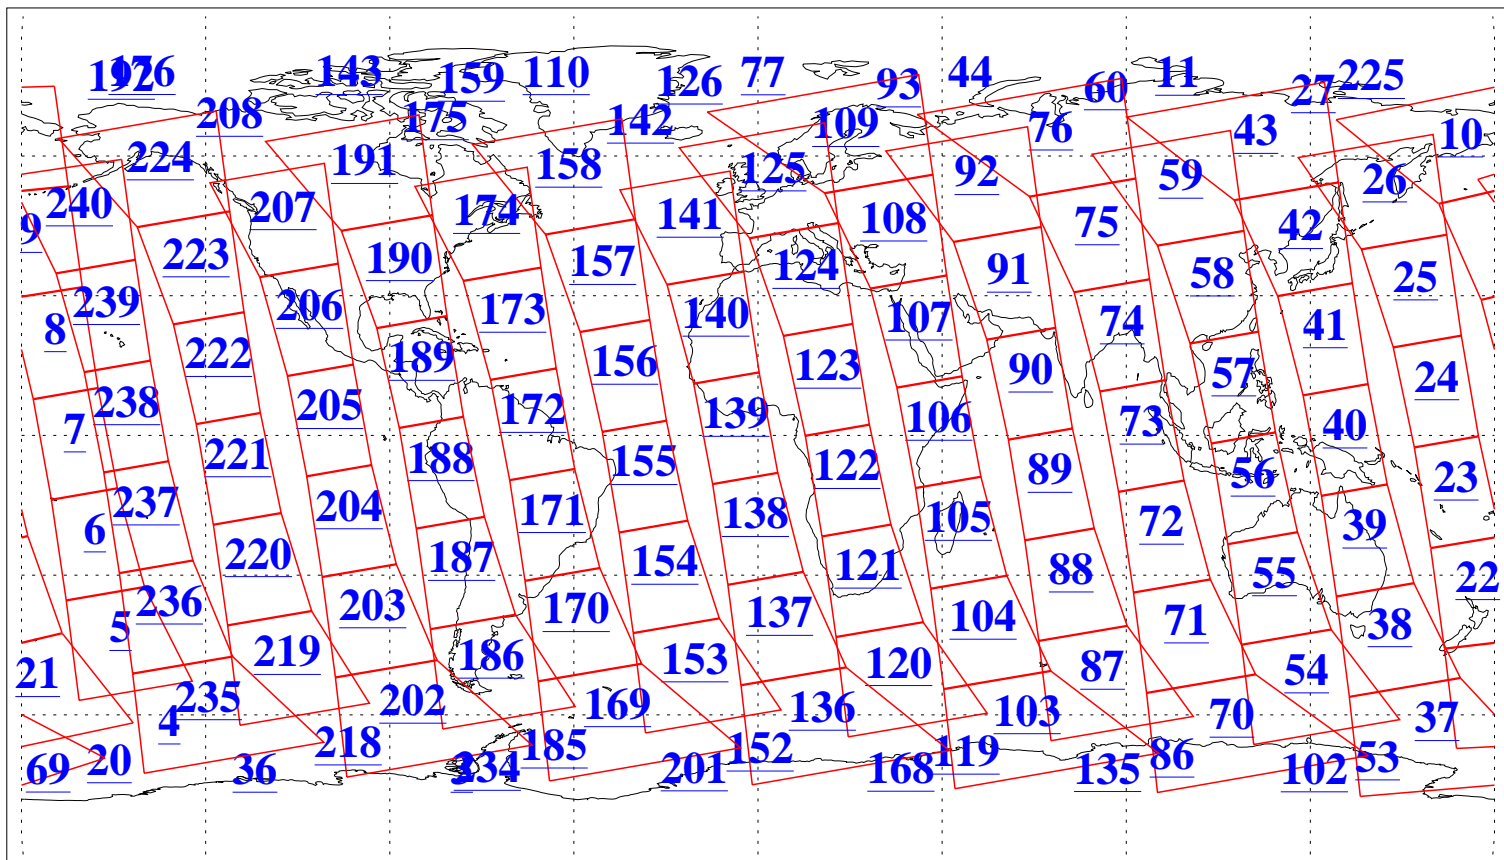

L1B Availability  
AMSU Granules: 239  
HSB Granules: 0  
AIRS Granules: 238

12 Jun 2019  
DoY 163  
Aqua Day 6248  
Granules: 1 to 120

Granules: 121 to 240

Legend: AMSU Available, HSB Available, AIRS Available

L1B Availability  
AMSU Granules: 239  
HSB Granules: 0  
AIRS Granules: 238

12 Jun 2019  
DoY 163  
Aqua Day 6248  
Ascending Granules

Descending Granules

Legend: AMSU Available, HSB Available, AIRS Available

L1B Availability  
 AMSU Granules: 239  
 HSB Granules: 0  
 AIRS Granules: 238

12 Jun 2019  
 DoY 163  
 Aqua Day 6248

Northern Hemisphere Granules

Southern Hemisphere Granules

Legend: AMSU Available, HSB Available, AIRS Available