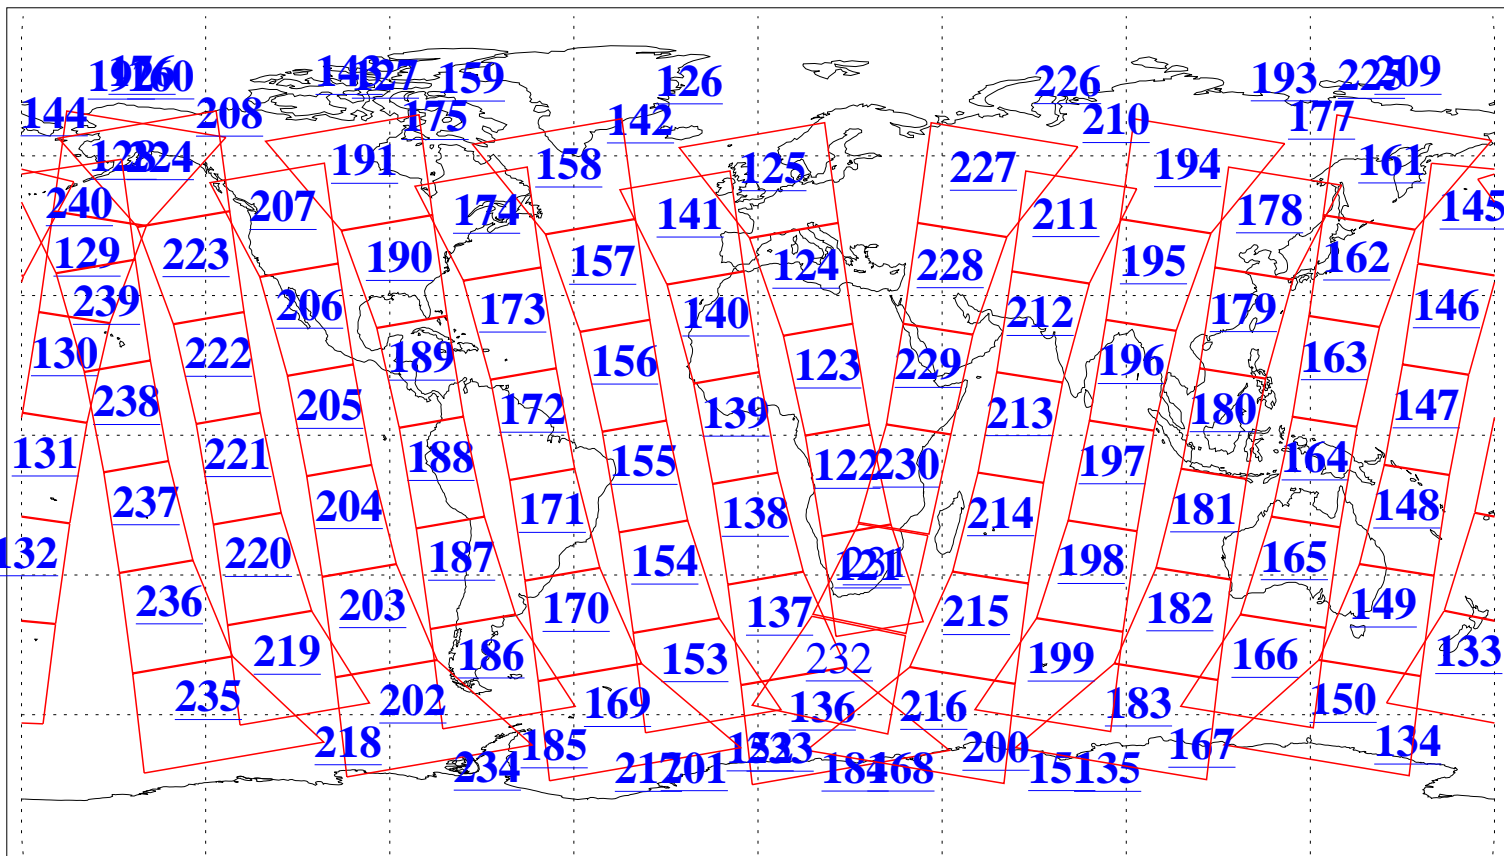

L1B Availability  
AMSU Granules: 239  
HSB Granules: 0  
AIRS Granules: 238

12 Jun 2019  
DoY 163  
Aqua Day 6248  
Granules: 1 to 120

Granules: 121 to 240

Legend: AMSU Available, HSB Available, AIRS Available

L1B Availability  
AMSU Granules: 239  
HSB Granules: 0  
AIRS Granules: 238

12 Jun 2019  
DoY 163  
Aqua Day 6248  
Ascending Granules

Descending Granules

Legend: AMSU Available, HSB Available, AIRS Available

L1B Availability  
 AMSU Granules: 239  
 HSB Granules: 0  
 AIRS Granules: 238

12 Jun 2019  
 DoY 163  
 Aqua Day 6248

Northern Hemisphere Granules

Southern Hemisphere Granules

Legend: AMSU Available, HSB Available, AIRS Available