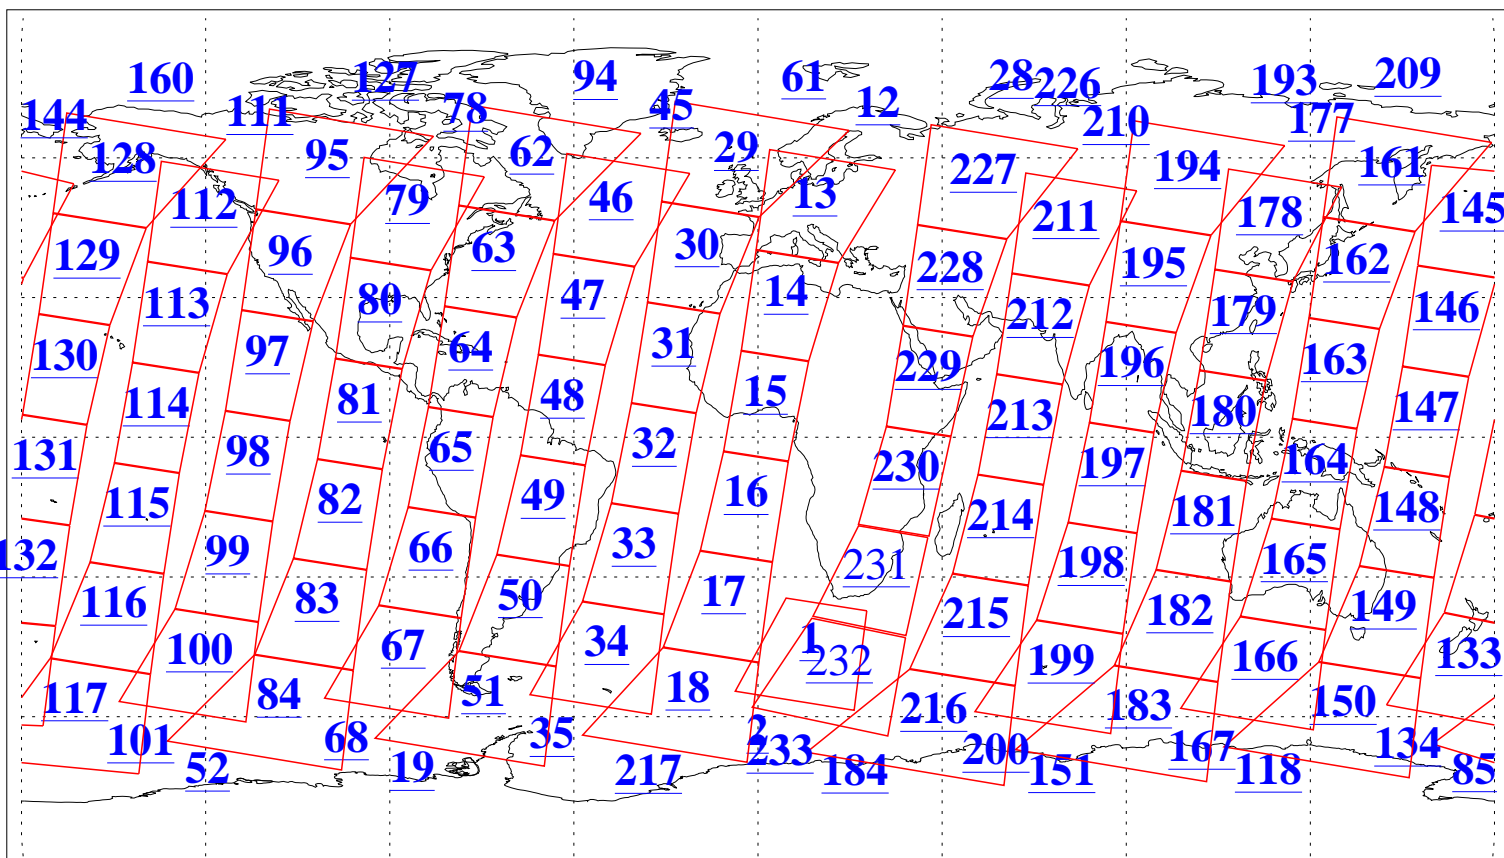

L1B Availability  
AMSU Granules: 239  
HSB Granules: 0  
AIRS Granules: 238

12 Jun 2019  
DoY 163  
Aqua Day 6248  
Granules: 1 to 120

Granules: 121 to 240

Legend: AMSU Available, HSB Available, AIRS Available

L1B Availability  
AMSU Granules: 239  
HSB Granules: 0  
AIRS Granules: 238

12 Jun 2019  
DoY 163  
Aqua Day 6248  
Ascending Granules

Descending Granules

Legend: AMSU Available, HSB Available, AIRS Available

L1B Availability  
 AMSU Granules: 239  
 HSB Granules: 0  
 AIRS Granules: 238

12 Jun 2019  
 DoY 163  
 Aqua Day 6248

Northern Hemisphere Granules

Southern Hemisphere Granules

Legend: AMSU Available, HSB Available, AIRS Available