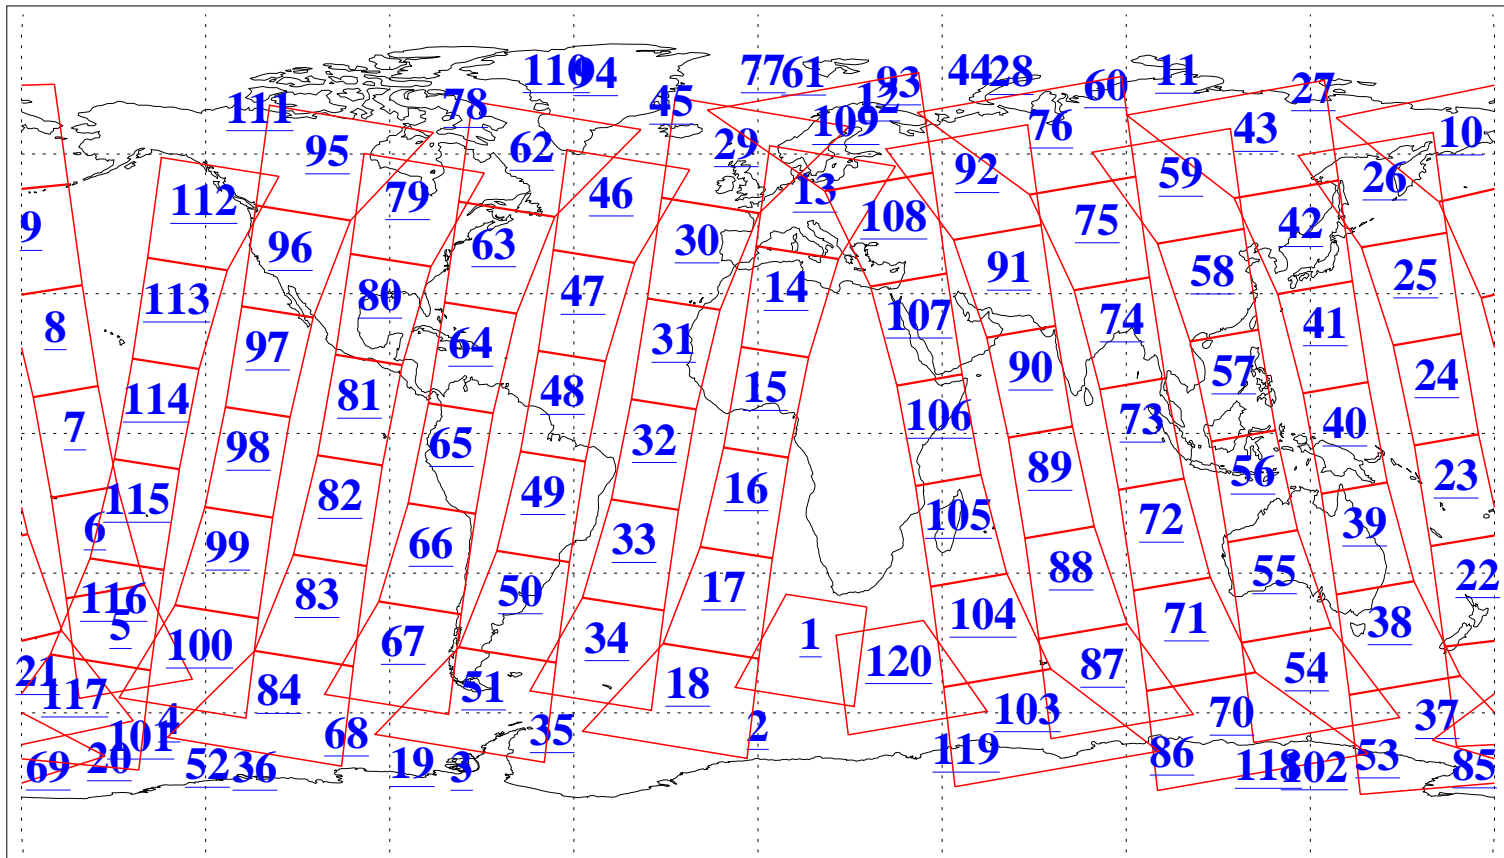

L1B Availability  
AMSU Granules: 239  
HSB Granules: 0  
AIRS Granules: 238

12 Jun 2019  
DoY 163  
Aqua Day 6248  
Granules: 1 to 120

Granules: 121 to 240

Legend: AMSU Available, HSB Available, AIRS Available

L1B Availability  
AMSU Granules: 239  
HSB Granules: 0  
AIRS Granules: 238

12 Jun 2019  
DoY 163  
Aqua Day 6248  
Ascending Granules

Descending Granules

Legend: AMSU Available, HSB Available, AIRS Available

L1B Availability  
 AMSU Granules: 239  
 HSB Granules: 0  
 AIRS Granules: 238

12 Jun 2019  
 DoY 163  
 Aqua Day 6248

Northern Hemisphere Granules

Southern Hemisphere Granules

Legend: AMSU Available, HSB Available, AIRS Available