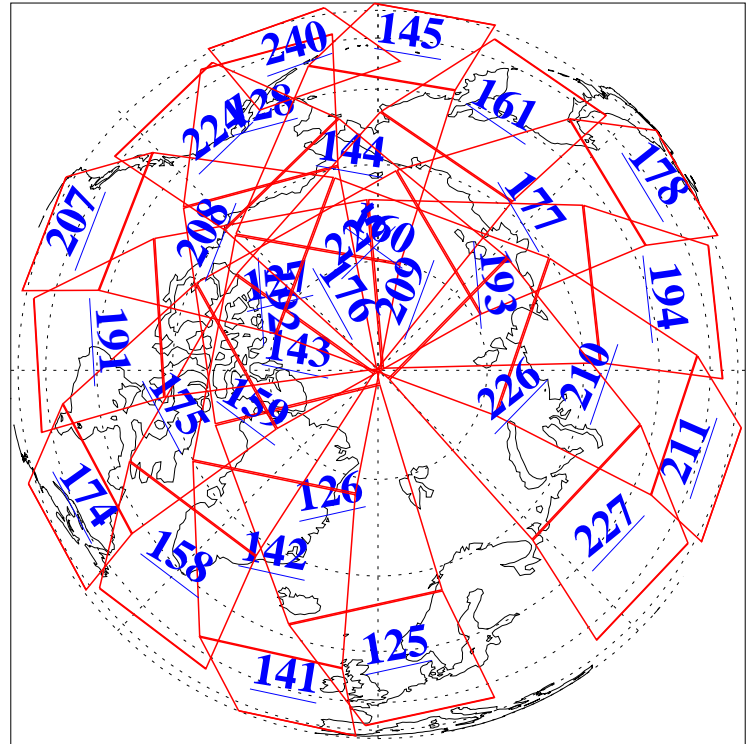

L1B Availability  
AMSU Granules: 239  
HSB Granules: 0  
AIRS Granules: 238

12 Jun 2019  
DoY 163  
Aqua Day 6248  
Ascending Granules

Descending Granules

Legend: AMSU Available, HSB Available, AIRS Available

L1B Availability  
 AMSU Granules: 239  
 HSB Granules: 0  
 AIRS Granules: 238

12 Jun 2019  
 DoY 163  
 Aqua Day 6248

Northern Hemisphere Granules

Southern Hemisphere Granules

Legend: AMSU Available, HSB Available, AIRS Available