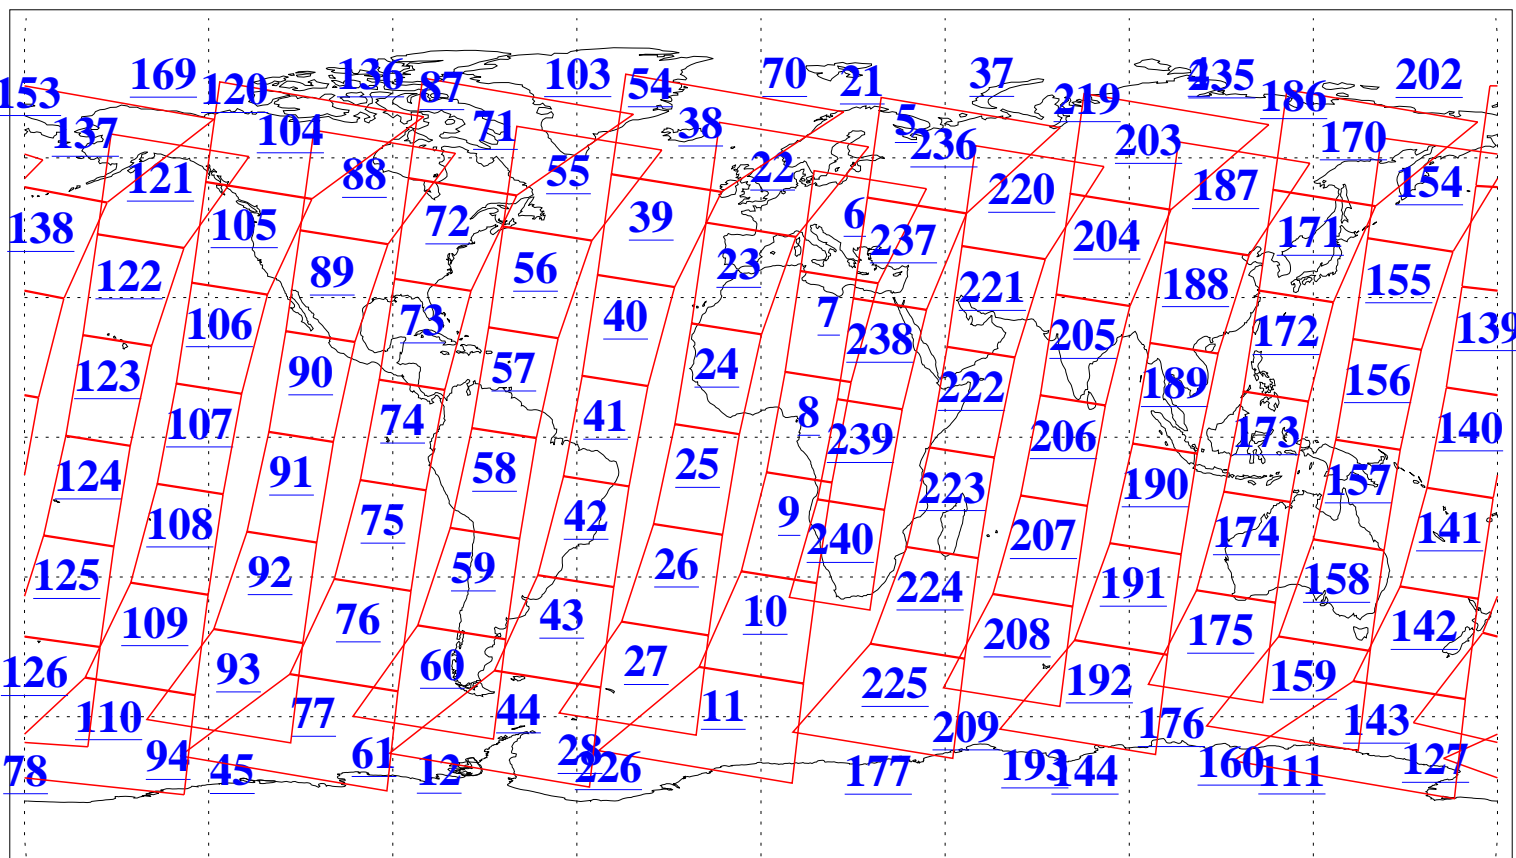

L1B Availability  
AMSU Granules: 240  
HSB Granules: 0  
AIRS Granules: 240

11 Jun 2019  
DoY 162  
Aqua Day 6247  
Granules: 1 to 120

Granules: 121 to 240

Legend: AMSU Available, HSB Available, AIRS Available

L1B Availability  
AMSU Granules: 240  
HSB Granules: 0  
AIRS Granules: 240

11 Jun 2019  
DoY 162  
Aqua Day 6247  
Ascending Granules

Descending Granules

Legend: AMSU Available, HSB Available, AIRS Available

L1B Availability  
 AMSU Granules: 240  
 HSB Granules: 0  
 AIRS Granules: 240

11 Jun 2019  
 DoY 162  
 Aqua Day 6247

Northern Hemisphere Granules

Southern Hemisphere Granules

Legend: AMSU Available, HSB Available, AIRS Available