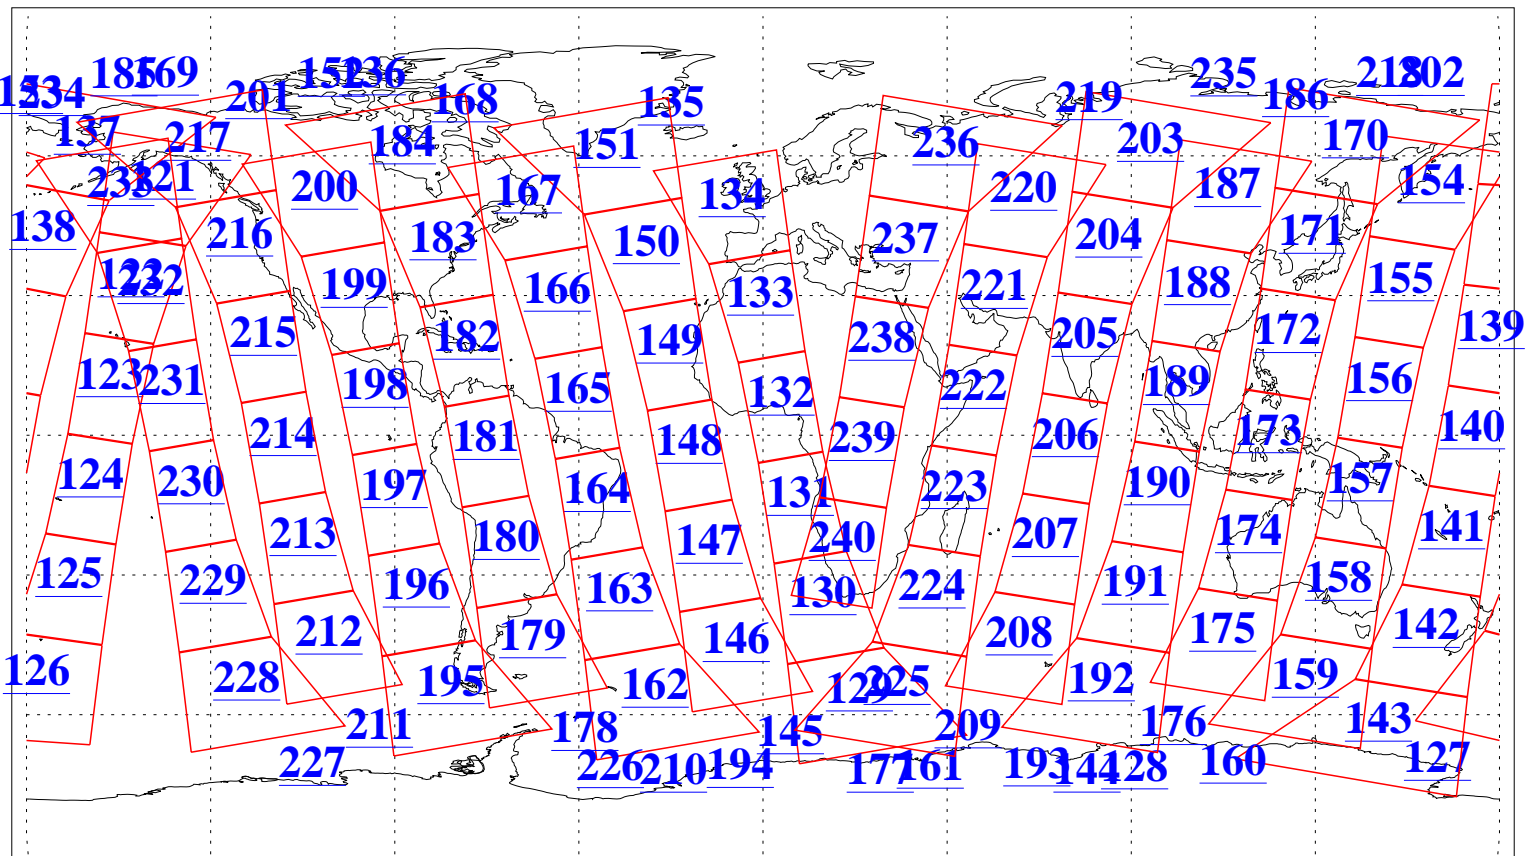

L1B Availability  
AMSU Granules: 240  
HSB Granules: 0  
AIRS Granules: 240

11 Jun 2019  
DoY 162  
Aqua Day 6247  
Granules: 1 to 120

Granules: 121 to 240

Legend: AMSU Available, HSB Available, AIRS Available

L1B Availability  
AMSU Granules: 240  
HSB Granules: 0  
AIRS Granules: 240

11 Jun 2019  
DoY 162  
Aqua Day 6247  
Ascending Granules

Descending Granules

Legend: AMSU Available, HSB Available, AIRS Available

L1B Availability  
 AMSU Granules: 240  
 HSB Granules: 0  
 AIRS Granules: 240

11 Jun 2019  
 DoY 162  
 Aqua Day 6247

Northern Hemisphere Granules

Southern Hemisphere Granules

Legend: AMSU Available, HSB Available, AIRS Available