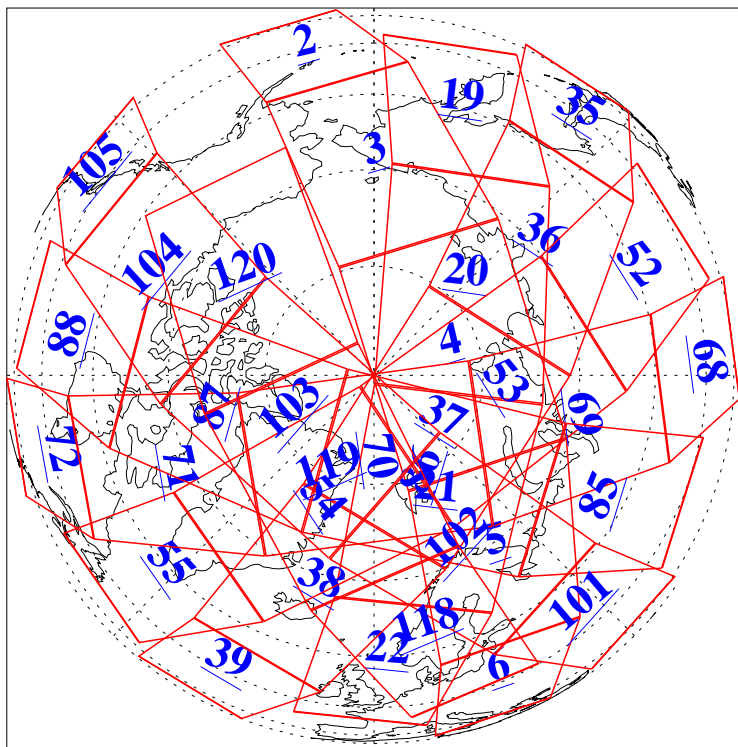

L1B Availability  
AMSU Granules: 240  
HSB Granules: 0  
AIRS Granules: 240

11 Jun 2019  
DoY 162  
Aqua Day 6247  
Granules: 1 to 120

Granules: 121 to 240

Legend: AMSU Available, HSB Available, AIRS Available

L1B Availability  
AMSU Granules: 240  
HSB Granules: 0  
AIRS Granules: 240

11 Jun 2019  
DoY 162  
Aqua Day 6247  
Ascending Granules

Descending Granules

Legend: AMSU Available, HSB Available, AIRS Available

L1B Availability  
 AMSU Granules: 240  
 HSB Granules: 0  
 AIRS Granules: 240

11 Jun 2019  
 DoY 162  
 Aqua Day 6247

Northern Hemisphere Granules

Southern Hemisphere Granules

Legend: AMSU Available, HSB Available, AIRS Available