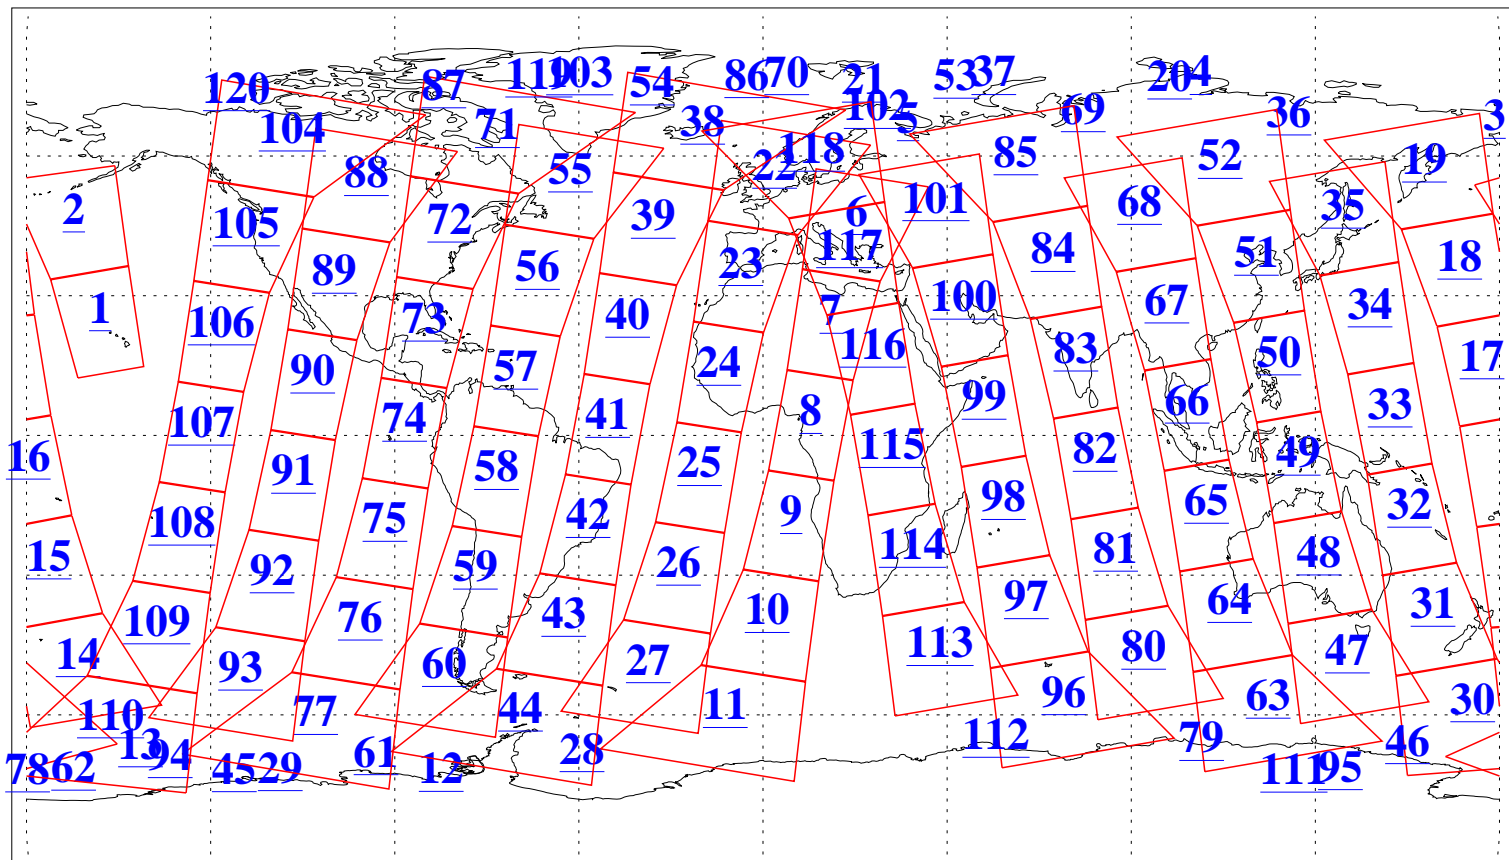

L1B Availability  
AMSU Granules: 240  
HSB Granules: 0  
AIRS Granules: 240

11 Jun 2019  
DoY 162  
Aqua Day 6247  
Granules: 1 to 120

Granules: 121 to 240

Legend: AMSU Available, HSB Available, AIRS Available

L1B Availability  
AMSU Granules: 240  
HSB Granules: 0  
AIRS Granules: 240

11 Jun 2019  
DoY 162  
Aqua Day 6247  
Ascending Granules

Descending Granules

Legend: AMSU Available, HSB Available, AIRS Available

L1B Availability  
 AMSU Granules: 240  
 HSB Granules: 0  
 AIRS Granules: 240

11 Jun 2019  
 DoY 162  
 Aqua Day 6247

Northern Hemisphere Granules

Southern Hemisphere Granules

Legend: AMSU Available, HSB Available, AIRS Available