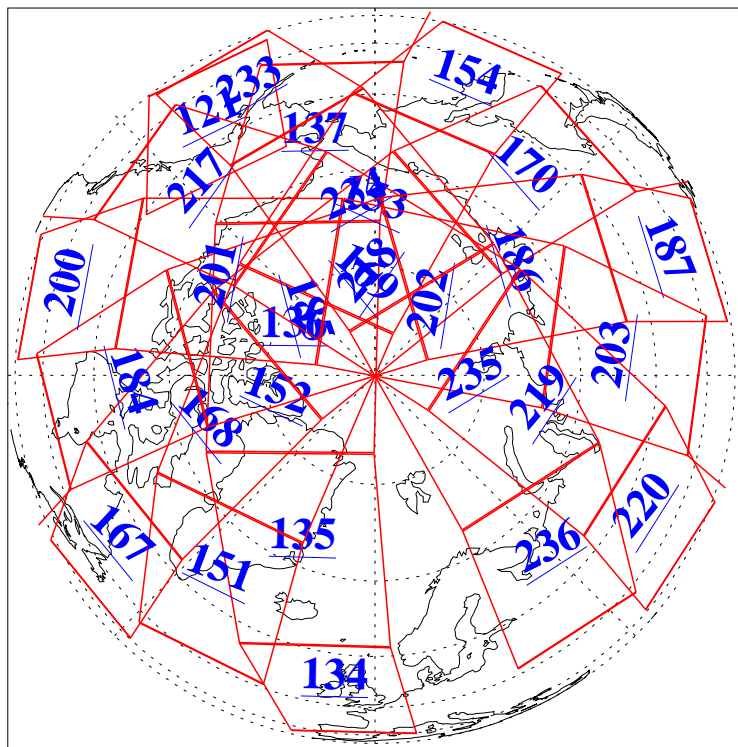

L1B Availability  
AMSU Granules: 240  
HSB Granules: 0  
AIRS Granules: 240

11 Jun 2019  
DoY 162  
Aqua Day 6247  
Granules: 1 to 120

Granules: 121 to 240

Legend: AMSU Available, HSB Available, AIRS Available

L1B Availability  
AMSU Granules: 240  
HSB Granules: 0  
AIRS Granules: 240

11 Jun 2019  
DoY 162  
Aqua Day 6247  
Ascending Granules

Descending Granules

Legend: AMSU Available, HSB Available, AIRS Available

L1B Availability  
 AMSU Granules: 240  
 HSB Granules: 0  
 AIRS Granules: 240

11 Jun 2019  
 DoY 162  
 Aqua Day 6247

Northern Hemisphere Granules

Southern Hemisphere Granules

Legend: AMSU Available, HSB Available, AIRS Available