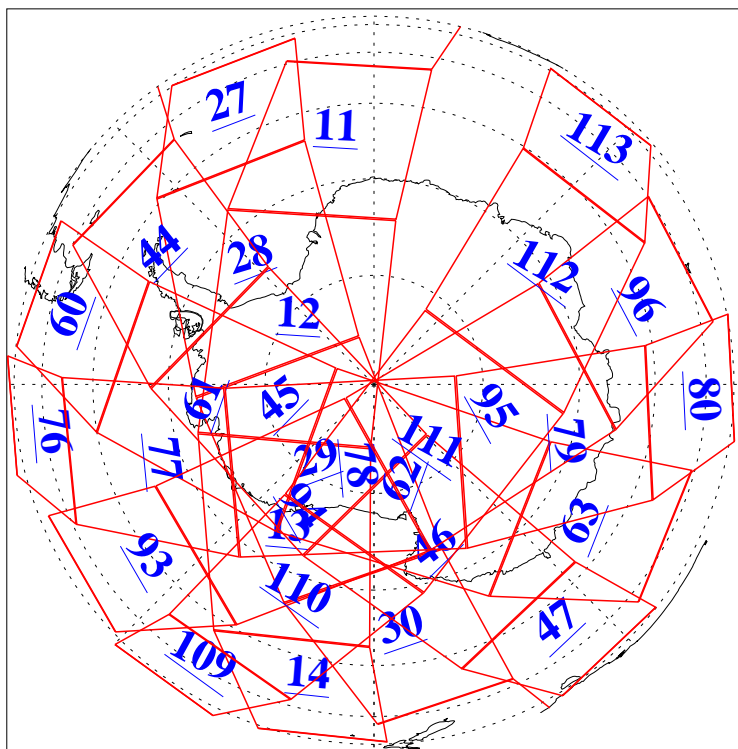

L1B Availability  
AMSU Granules: 240  
HSB Granules: 0  
AIRS Granules: 240

11 Jun 2019  
DoY 162  
Aqua Day 6247  
Granules: 1 to 120

Granules: 121 to 240

Legend: AMSU Available, HSB Available, AIRS Available

L1B Availability  
AMSU Granules: 240  
HSB Granules: 0  
AIRS Granules: 240

11 Jun 2019  
DoY 162  
Aqua Day 6247  
Ascending Granules

Descending Granules

Legend: AMSU Available, HSB Available, AIRS Available

L1B Availability  
 AMSU Granules: 240  
 HSB Granules: 0  
 AIRS Granules: 240

11 Jun 2019  
 DoY 162  
 Aqua Day 6247

Northern Hemisphere Granules

Southern Hemisphere Granules

Legend: AMSU Available, HSB Available, AIRS Available