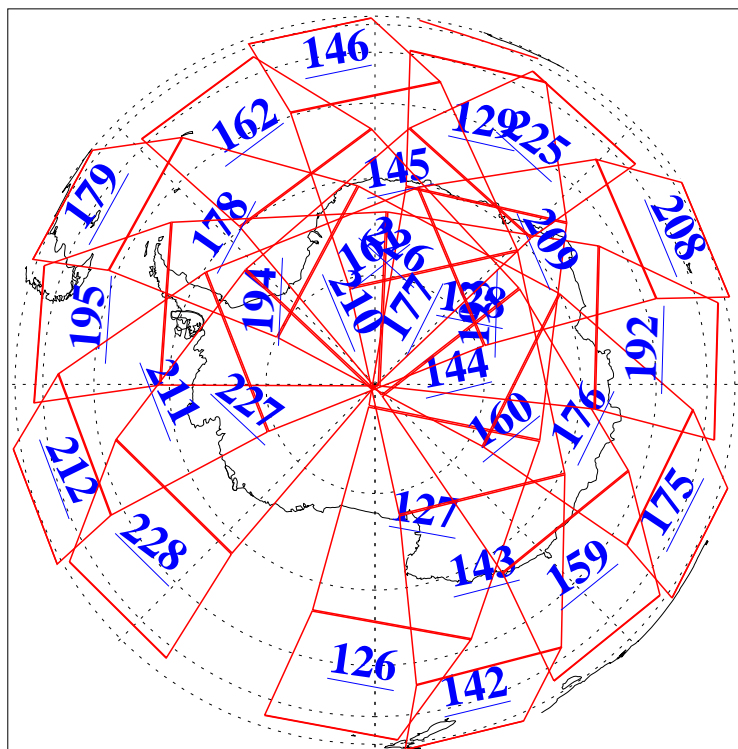

L1B Availability  
AMSU Granules: 240  
HSB Granules: 0  
AIRS Granules: 240

11 Jun 2019  
DoY 162  
Aqua Day 6247  
Ascending Granules

Descending Granules

Legend: AMSU Available, HSB Available, AIRS Available

L1B Availability  
 AMSU Granules: 240  
 HSB Granules: 0  
 AIRS Granules: 240

11 Jun 2019  
 DoY 162  
 Aqua Day 6247

Northern Hemisphere Granules

Southern Hemisphere Granules

Legend: AMSU Available, HSB Available, AIRS Available