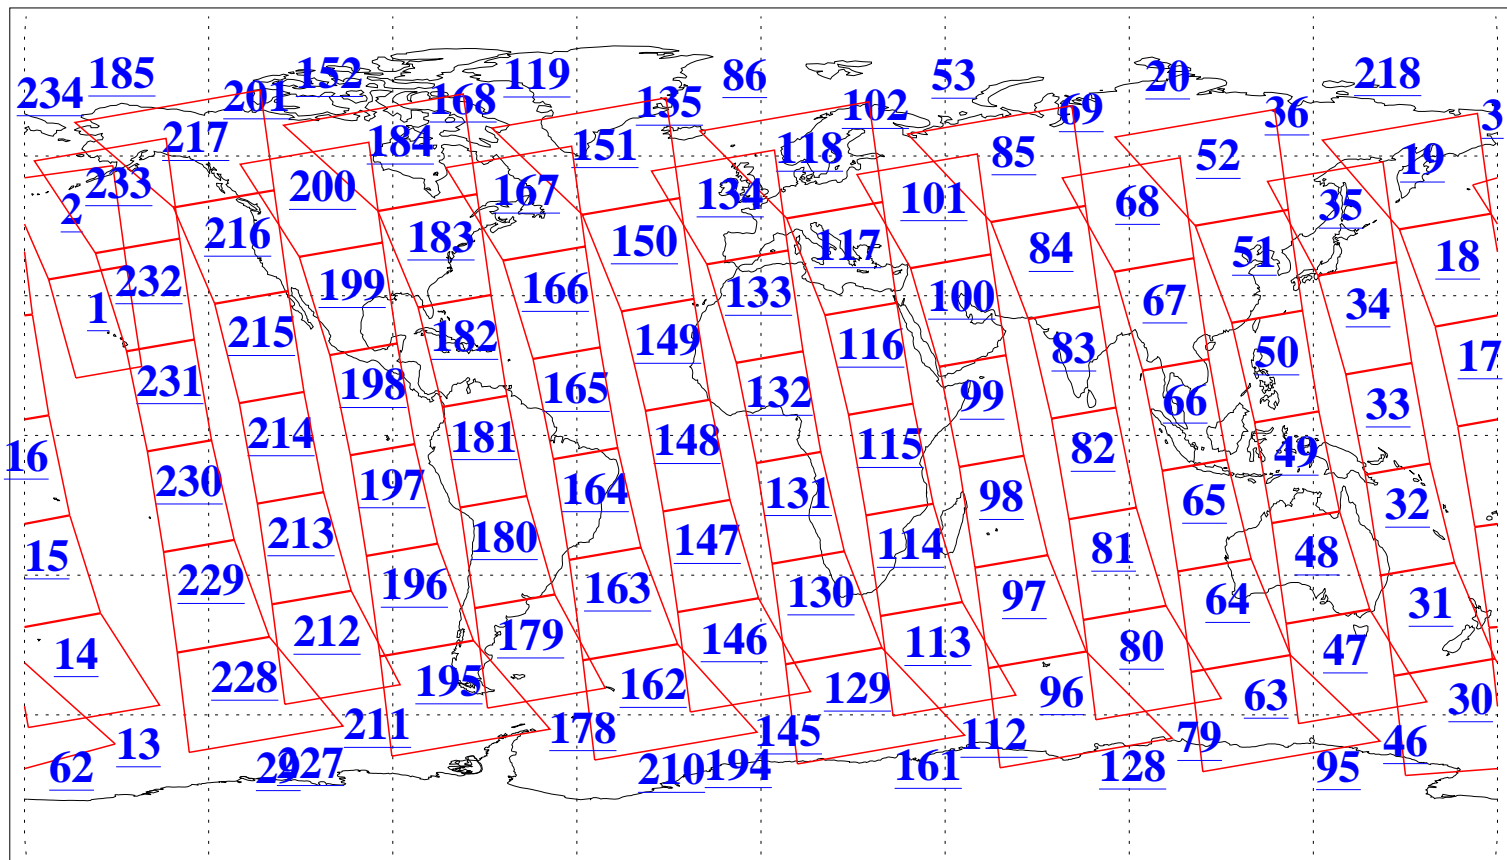

L1B Availability  
AMSU Granules: 240  
HSB Granules: 0  
AIRS Granules: 240

11 Jun 2019  
DoY 162  
Aqua Day 6247  
Granules: 1 to 120

Granules: 121 to 240

Legend: AMSU Available, HSB Available, AIRS Available

L1B Availability  
AMSU Granules: 240  
HSB Granules: 0  
AIRS Granules: 240

11 Jun 2019  
DoY 162  
Aqua Day 6247  
Ascending Granules

Descending Granules

Legend: AMSU Available, HSB Available, AIRS Available

L1B Availability  
 AMSU Granules: 240  
 HSB Granules: 0  
 AIRS Granules: 240

11 Jun 2019  
 DoY 162  
 Aqua Day 6247

Northern Hemisphere Granules

Southern Hemisphere Granules

Legend: AMSU Available, HSB Available, AIRS Available