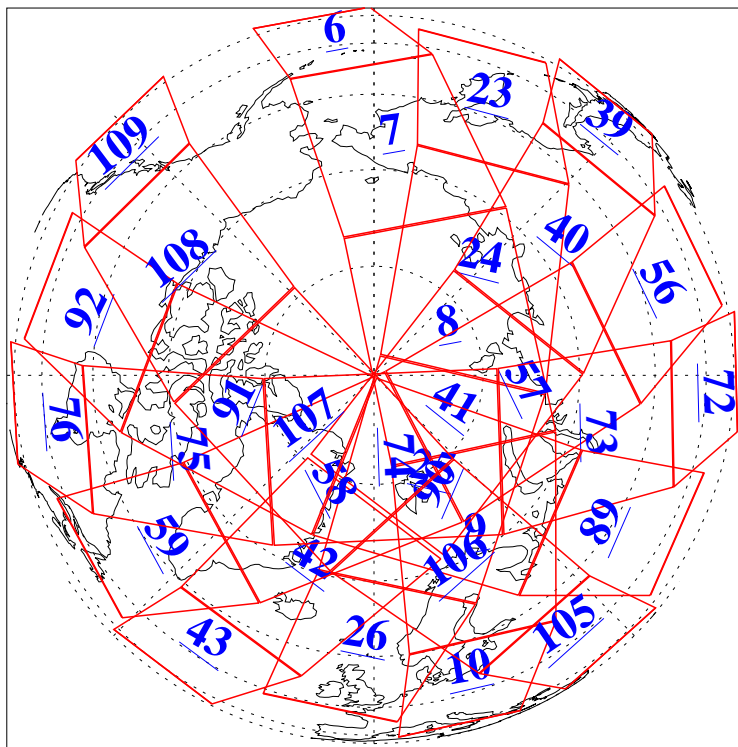

L1B Availability
AMSU Granules: 240
HSB Granules: 0
AIRS Granules: 240

7 Jun 2019
DoY 158
Aqua Day 6243
Granules: 1 to 120

Granules: 121 to 240

Legend: AMSU Available, HSB Available, AIRS Available

L1B Availability
AMSU Granules: 240
HSB Granules: 0
AIRS Granules: 240

7 Jun 2019
DoY 158
Aqua Day 6243
Ascending Granules

Descending Granules

Legend: AMSU Available, HSB Available, AIRS Available

L1B Availability
 AMSU Granules: 240
 HSB Granules: 0
 AIRS Granules: 240

7 Jun 2019
 DoY 158
 Aqua Day 6243

Northern Hemisphere Granules

Southern Hemisphere Granules

Legend: AMSU Available, ~~HSB Available~~, AIRS Available