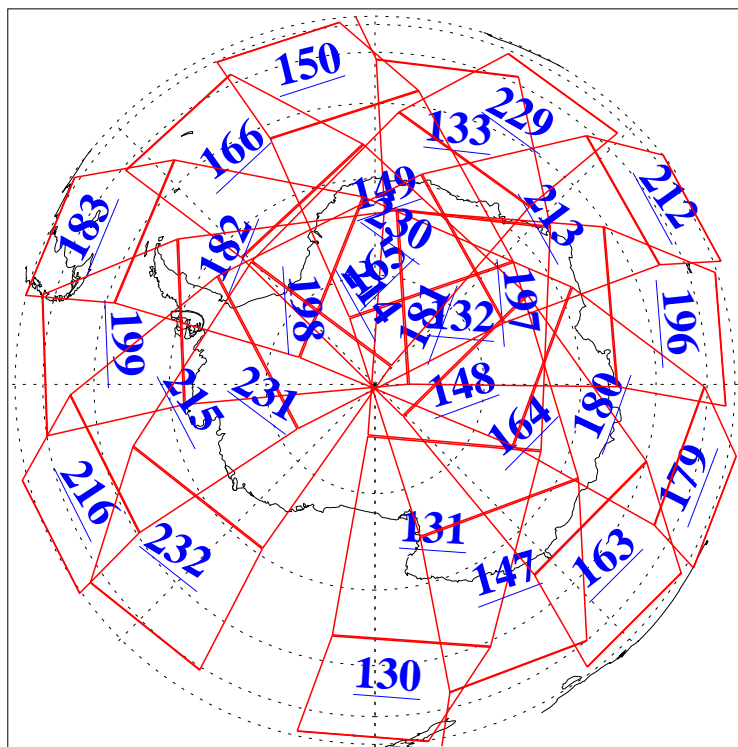

Legend: AMSU Available, ~~HSB Available~~, AIRS Available