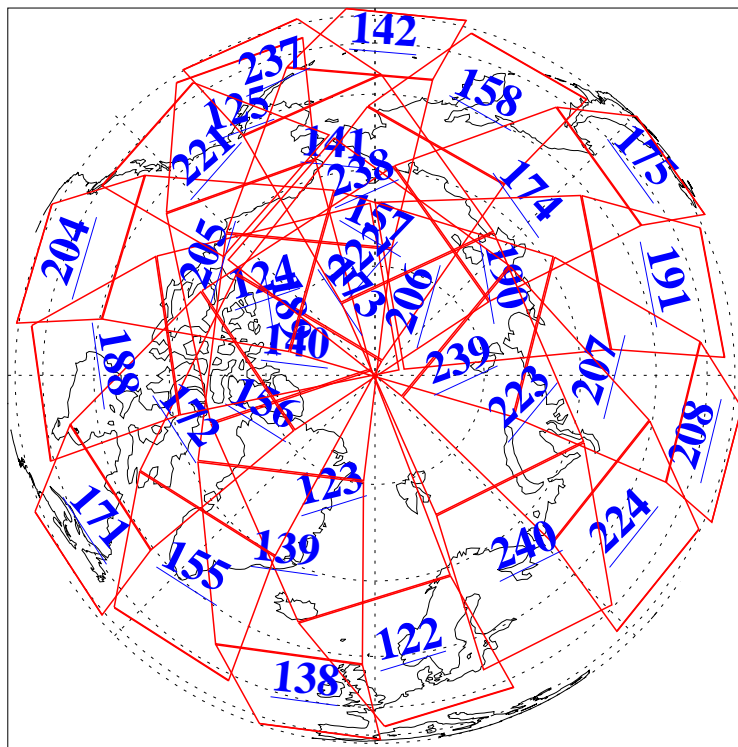

L1B Availability
AMSU Granules: 240
HSB Granules: 0
AIRS Granules: 240

7 Jun 2019
DoY 158
Aqua Day 6243
Granules: 1 to 120

Granules: 121 to 240

Legend: AMSU Available, HSB Available, AIRS Available

L1B Availability
AMSU Granules: 240
HSB Granules: 0
AIRS Granules: 240

7 Jun 2019
DoY 158
Aqua Day 6243
Ascending Granules

Descending Granules

Legend: AMSU Available, HSB Available, AIRS Available

L1B Availability
 AMSU Granules: 240
 HSB Granules: 0
 AIRS Granules: 240

7 Jun 2019
 DoY 158
 Aqua Day 6243

Northern Hemisphere Granules

Southern Hemisphere Granules

Legend: AMSU Available, ~~HSB Available~~, AIRS Available