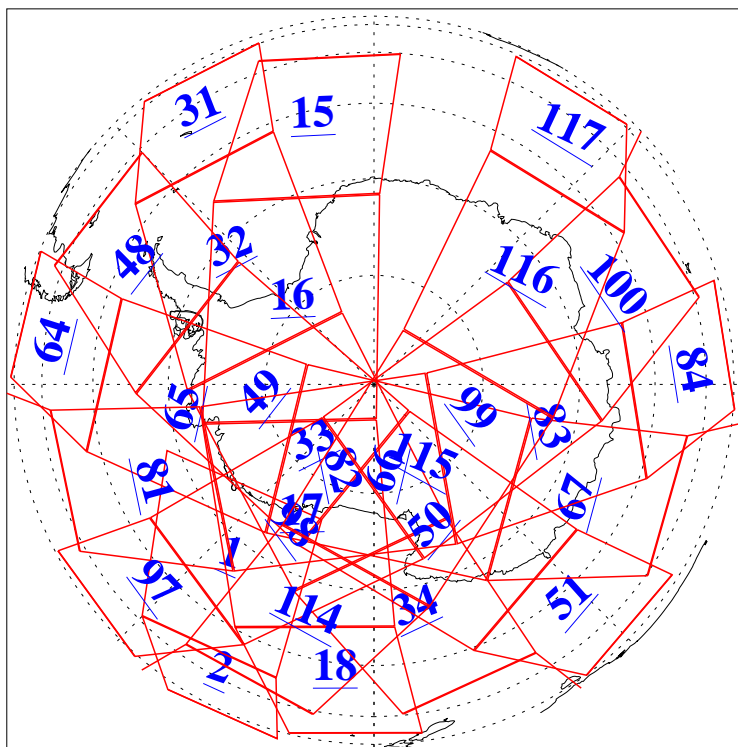

L1B Availability
AMSU Granules: 240
HSB Granules: 0
AIRS Granules: 240

7 Jun 2019
DoY 158
Aqua Day 6243
Granules: 1 to 120

Granules: 121 to 240

Legend: AMSU Available, HSB Available, AIRS Available

L1B Availability
AMSU Granules: 240
HSB Granules: 0
AIRS Granules: 240

7 Jun 2019
DoY 158
Aqua Day 6243
Ascending Granules

Descending Granules

Legend: AMSU Available, HSB Available, AIRS Available

L1B Availability
 AMSU Granules: 240
 HSB Granules: 0
 AIRS Granules: 240

7 Jun 2019
 DoY 158
 Aqua Day 6243

Northern Hemisphere Granules

Southern Hemisphere Granules

Legend: AMSU Available, ~~HSB Available~~, AIRS Available