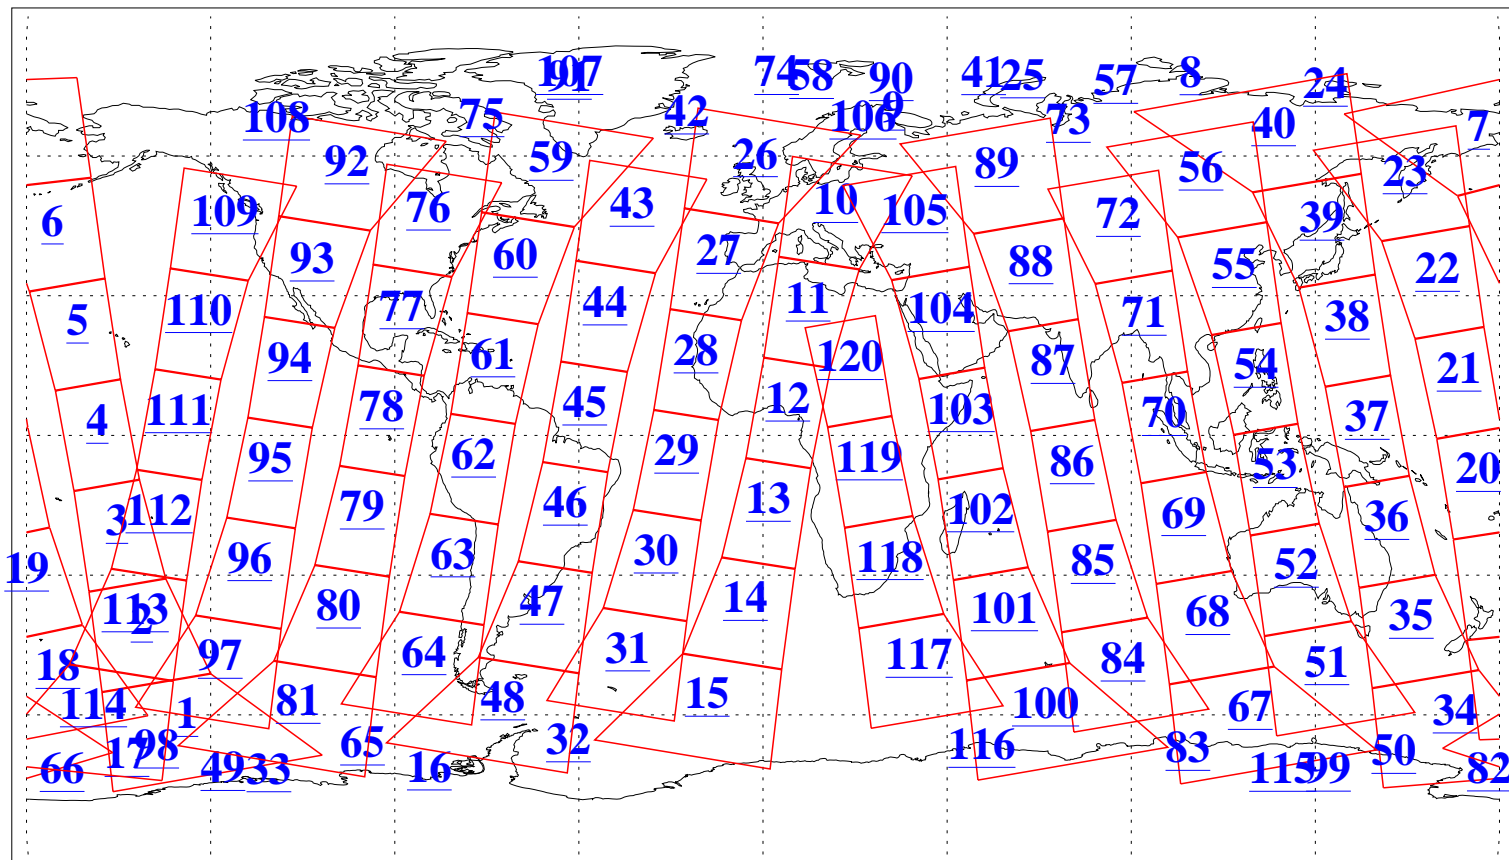

L1B Availability
AMSU Granules: 240
HSB Granules: 0
AIRS Granules: 240

7 Jun 2019
DoY 158
Aqua Day 6243
Granules: 1 to 120

Granules: 121 to 240

Legend: AMSU Available, HSB Available, AIRS Available

L1B Availability
AMSU Granules: 240
HSB Granules: 0
AIRS Granules: 240

7 Jun 2019
DoY 158
Aqua Day 6243
Ascending Granules

Descending Granules

Legend: AMSU Available, HSB Available, AIRS Available

L1B Availability
 AMSU Granules: 240
 HSB Granules: 0
 AIRS Granules: 240

7 Jun 2019
 DoY 158
 Aqua Day 6243