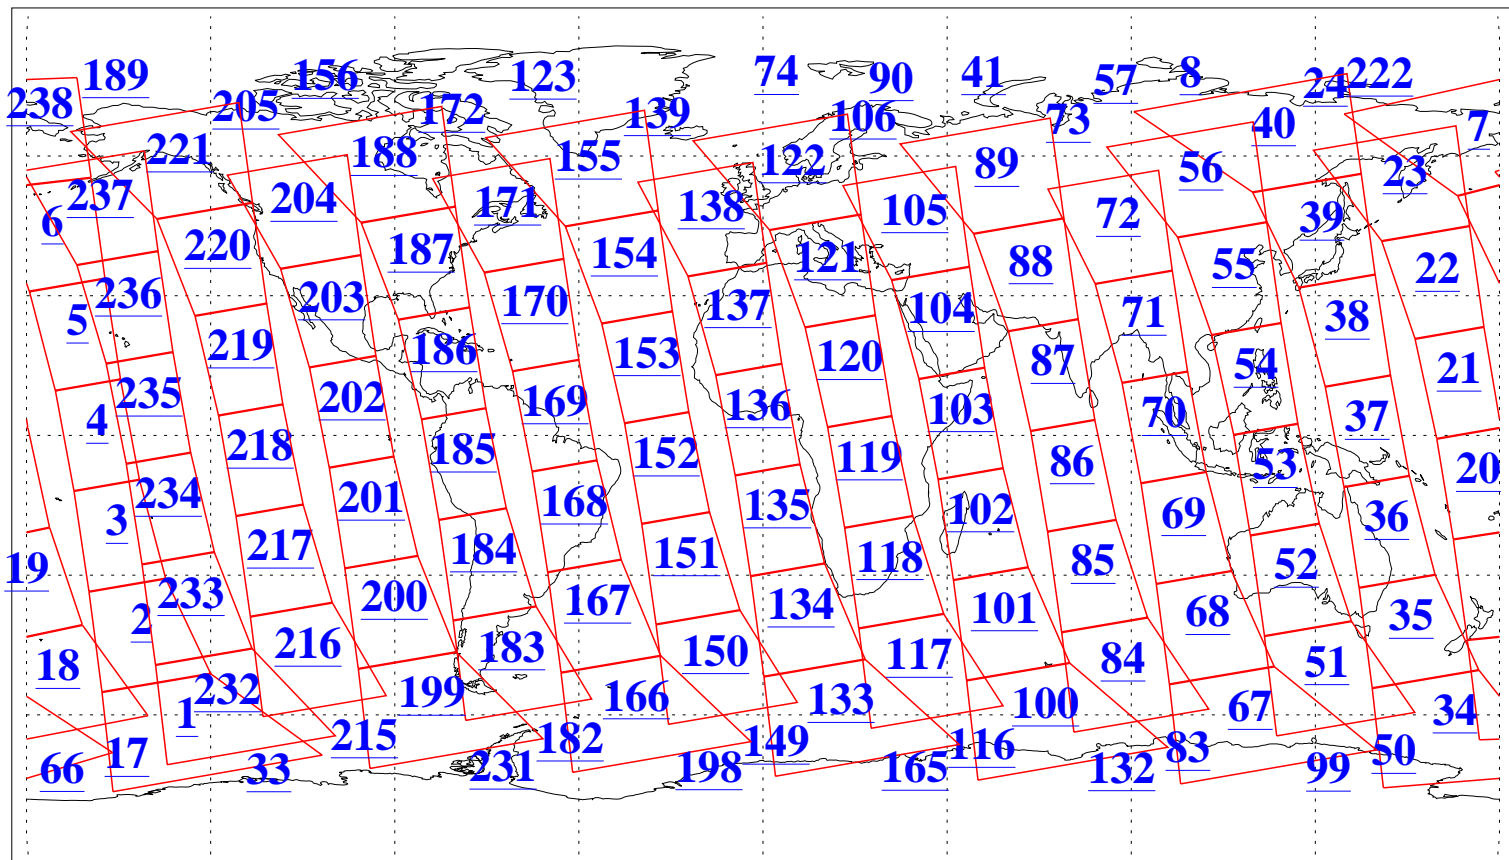

L1B Availability
AMSU Granules: 240
HSB Granules: 0
AIRS Granules: 240

7 Jun 2019
DoY 158
Aqua Day 6243
Granules: 1 to 120

Granules: 121 to 240

Legend: AMSU Available, HSB Available, AIRS Available

L1B Availability
AMSU Granules: 240
HSB Granules: 0
AIRS Granules: 240

7 Jun 2019
DoY 158
Aqua Day 6243
Ascending Granules

Descending Granules

Legend: AMSU Available, HSB Available, AIRS Available

L1B Availability
 AMSU Granules: 240
 HSB Granules: 0
 AIRS Granules: 240

7 Jun 2019
 DoY 158
 Aqua Day 6243