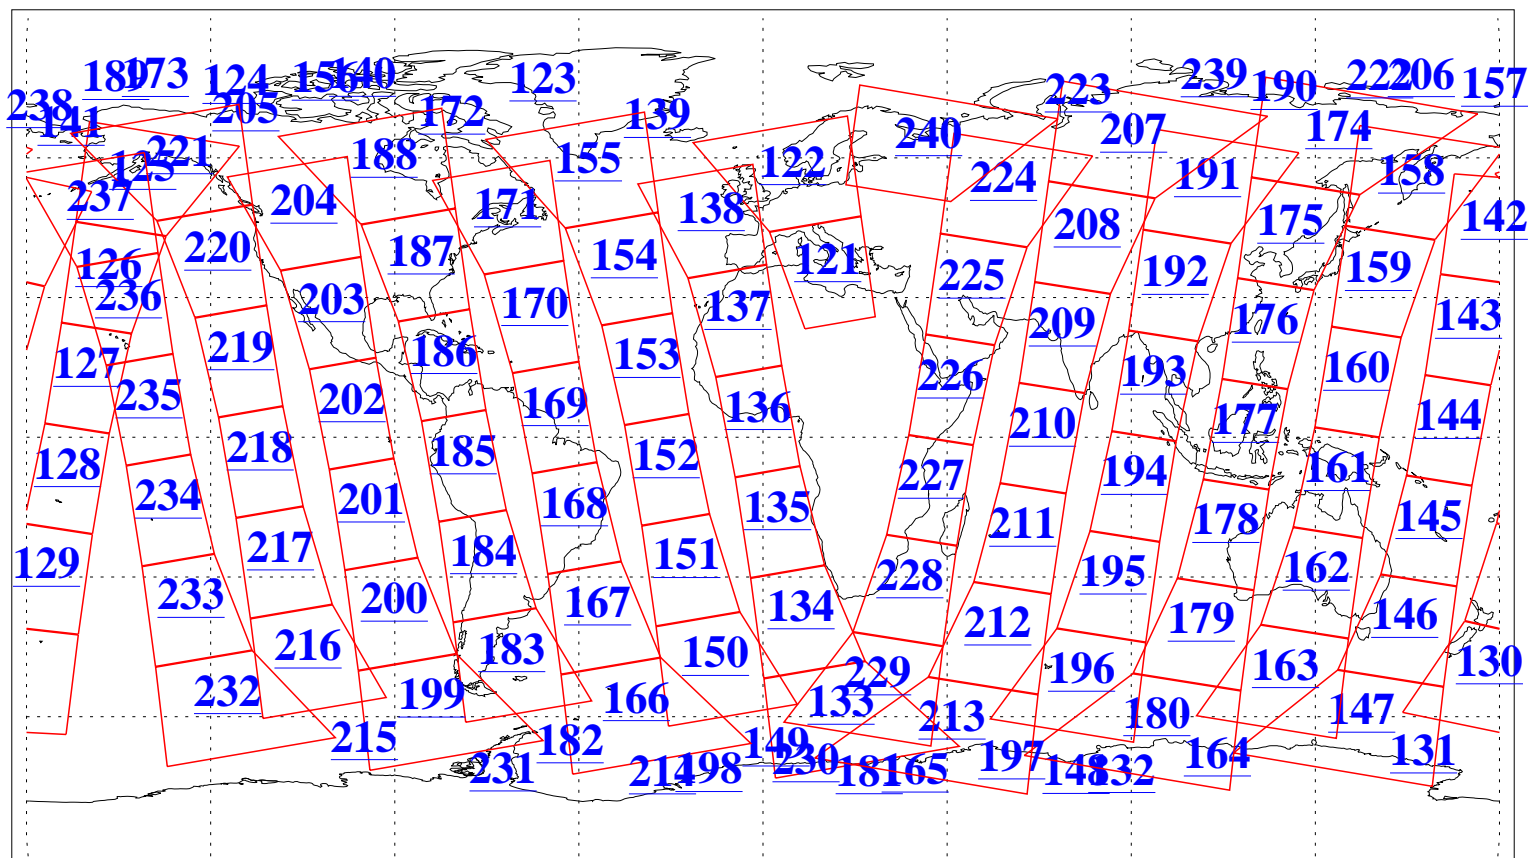

L1B Availability
AMSU Granules: 240
HSB Granules: 0
AIRS Granules: 240

7 Jun 2019
DoY 158
Aqua Day 6243
Granules: 1 to 120

Granules: 121 to 240

Legend: AMSU Available, HSB Available, AIRS Available

L1B Availability
AMSU Granules: 240
HSB Granules: 0
AIRS Granules: 240

7 Jun 2019
DoY 158
Aqua Day 6243
Ascending Granules

Descending Granules

Legend: AMSU Available, HSB Available, AIRS Available

L1B Availability
 AMSU Granules: 240
 HSB Granules: 0
 AIRS Granules: 240

7 Jun 2019
 DoY 158
 Aqua Day 6243