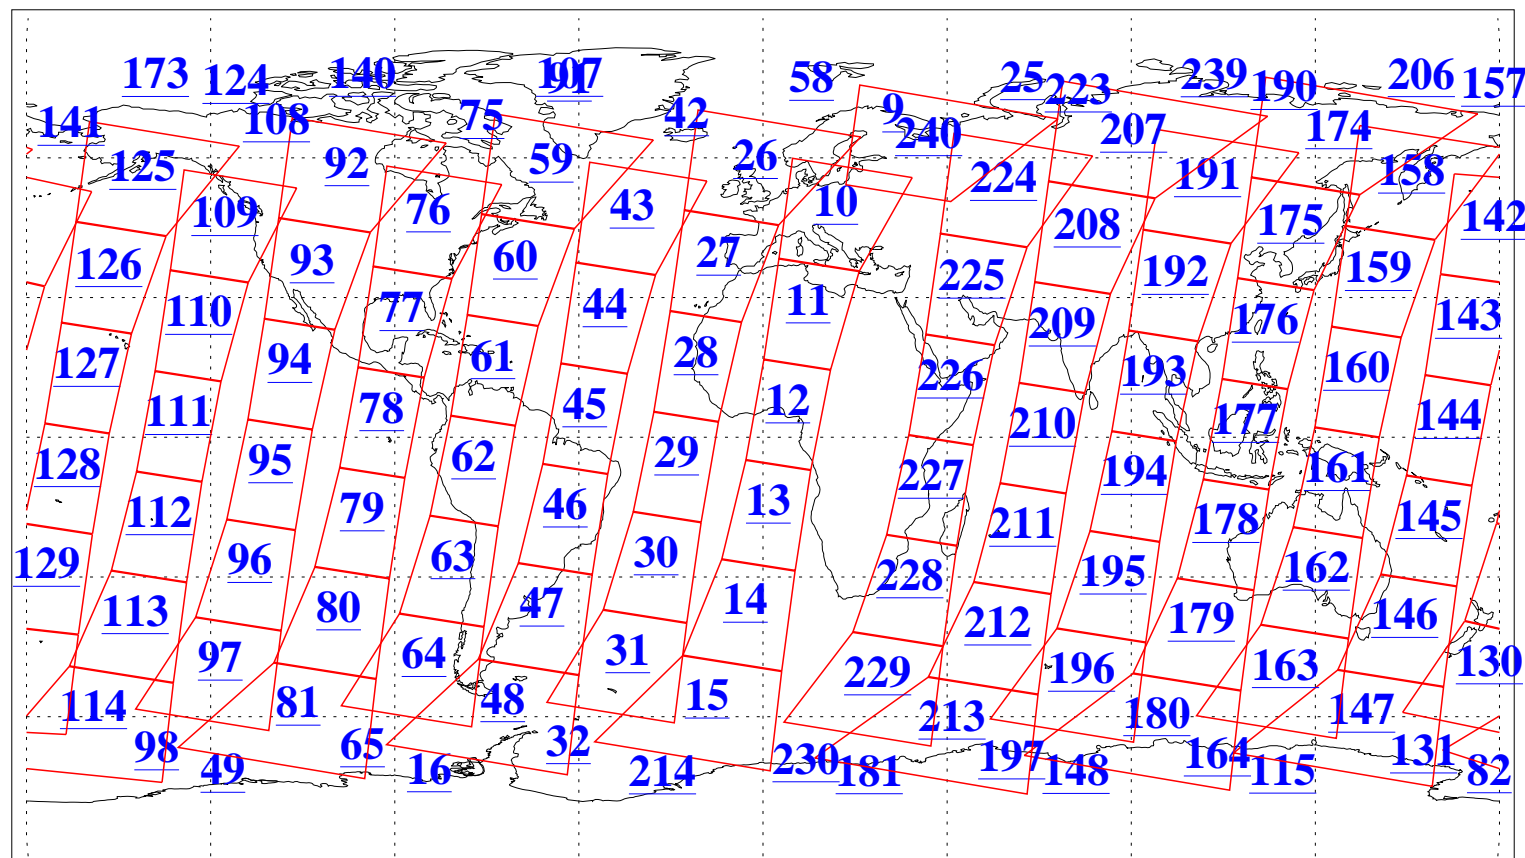

L1B Availability
AMSU Granules: 240
HSB Granules: 0
AIRS Granules: 240

7 Jun 2019
DoY 158
Aqua Day 6243
Granules: 1 to 120

Granules: 121 to 240

Legend: AMSU Available, HSB Available, AIRS Available

L1B Availability
AMSU Granules: 240
HSB Granules: 0
AIRS Granules: 240

7 Jun 2019
DoY 158
Aqua Day 6243
Ascending Granules

Descending Granules

Legend: AMSU Available, HSB Available, AIRS Available

L1B Availability
 AMSU Granules: 240
 HSB Granules: 0
 AIRS Granules: 240

7 Jun 2019
 DoY 158
 Aqua Day 6243