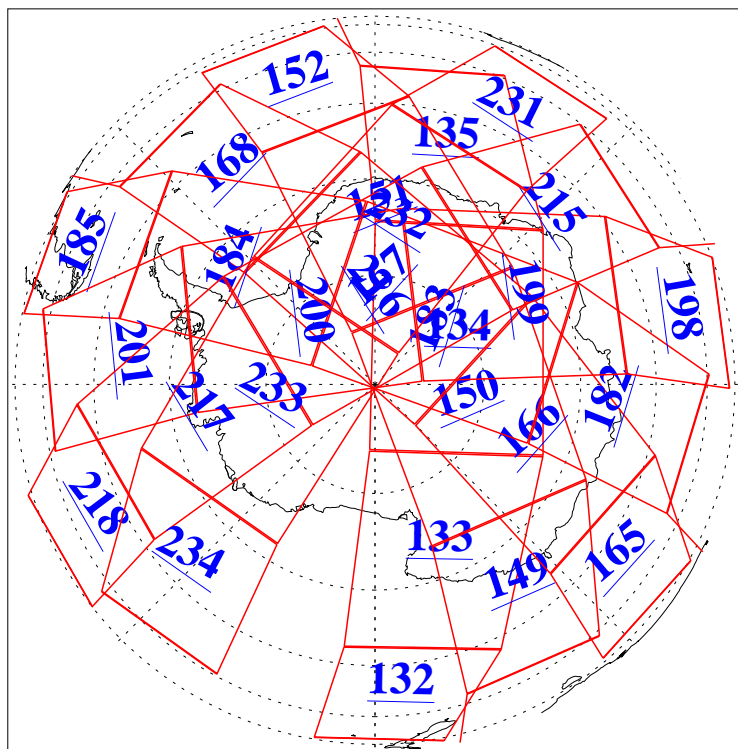

L1B Availability
AMSU Granules: 239
HSB Granules: 0
AIRS Granules: 240

5 Jun 2019
DoY 156
Aqua Day 6241
Granules: 1 to 120

Granules: 121 to 240

Legend: AMSU Available, HSB Available, AIRS Available

L1B Availability
AMSU Granules: 239
HSB Granules: 0
AIRS Granules: 240

5 Jun 2019
DoY 156
Aqua Day 6241
Ascending Granules

Descending Granules

Legend: AMSU Available, HSB Available, AIRS Available

L1B Availability
 AMSU Granules: 239
 HSB Granules: 0
 AIRS Granules: 240

5 Jun 2019
 DoY 156
 Aqua Day 6241

Northern Hemisphere Granules

Southern Hemisphere Granules

Legend: AMSU Available, HSB Available, AIRS Available