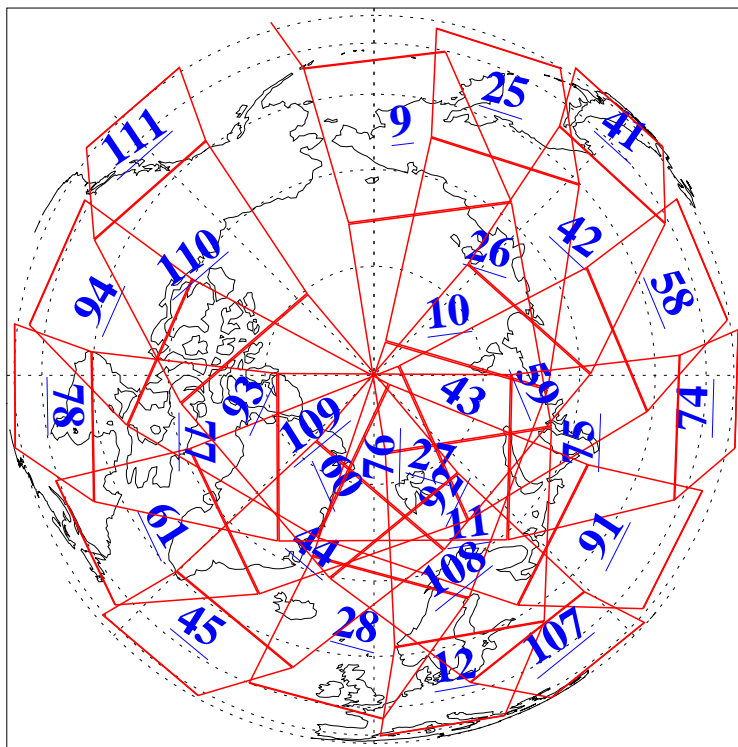

L1B Availability
AMSU Granules: 239
HSB Granules: 0
AIRS Granules: 240

5 Jun 2019
DoY 156
Aqua Day 6241
Granules: 1 to 120

Granules: 121 to 240

Legend: AMSU Available, HSB Available, AIRS Available

L1B Availability
AMSU Granules: 239
HSB Granules: 0
AIRS Granules: 240

5 Jun 2019
DoY 156
Aqua Day 6241
Ascending Granules

Descending Granules

Legend: AMSU Available, HSB Available, AIRS Available

L1B Availability
 AMSU Granules: 239
 HSB Granules: 0
 AIRS Granules: 240

5 Jun 2019
 DoY 156
 Aqua Day 6241

Northern Hemisphere Granules

Southern Hemisphere Granules

Legend: AMSU Available, HSB Available, AIRS Available