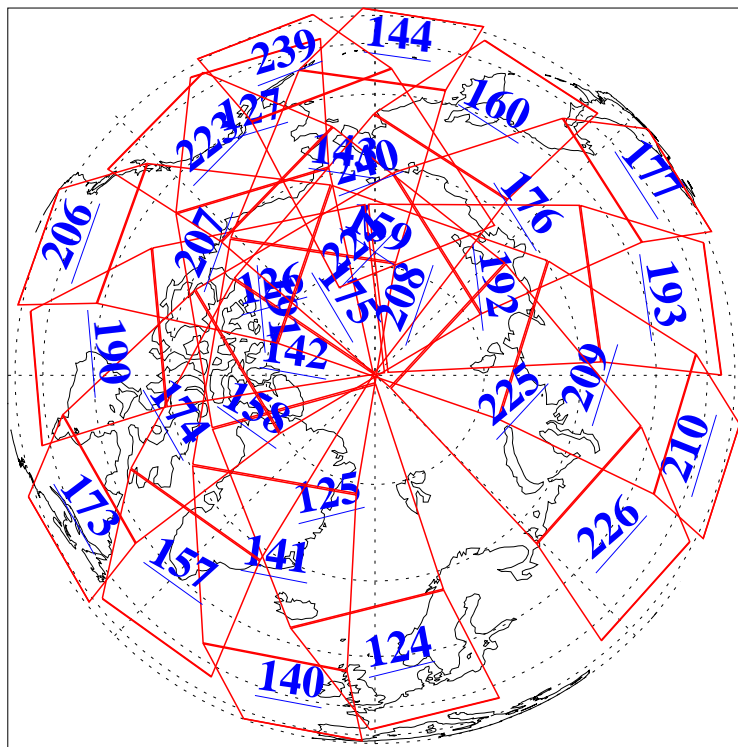

L1B Availability
AMSU Granules: 239
HSB Granules: 0
AIRS Granules: 240

5 Jun 2019
DoY 156
Aqua Day 6241
Granules: 1 to 120

Granules: 121 to 240

Legend: AMSU Available, HSB Available, AIRS Available

L1B Availability
AMSU Granules: 239
HSB Granules: 0
AIRS Granules: 240

5 Jun 2019
DoY 156
Aqua Day 6241
Ascending Granules

Descending Granules

Legend: AMSU Available, HSB Available, AIRS Available

L1B Availability
 AMSU Granules: 239
 HSB Granules: 0
 AIRS Granules: 240

5 Jun 2019
 DoY 156
 Aqua Day 6241

Northern Hemisphere Granules

Southern Hemisphere Granules

Legend: AMSU Available, HSB Available, AIRS Available