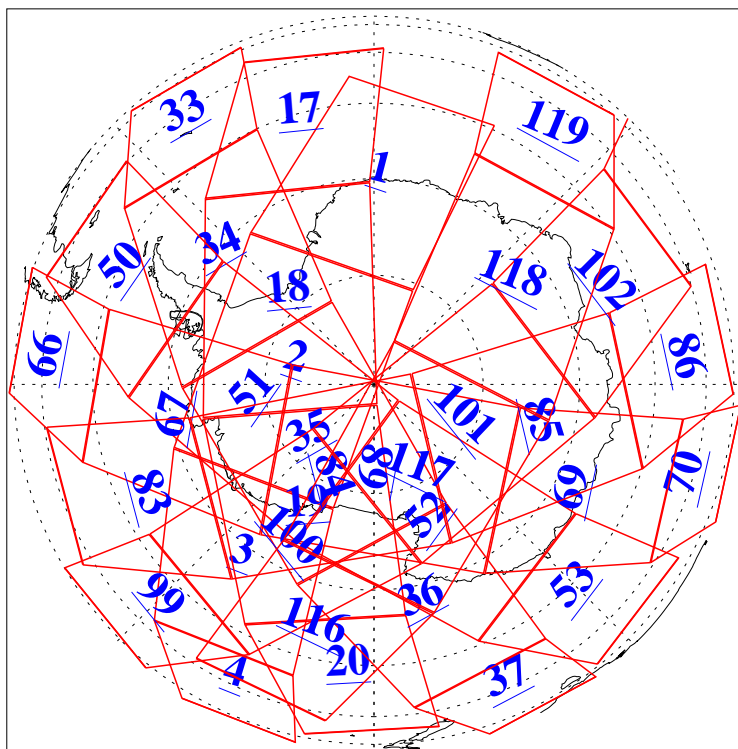

L1B Availability
AMSU Granules: 239
HSB Granules: 0
AIRS Granules: 240

5 Jun 2019
DoY 156
Aqua Day 6241
Granules: 1 to 120

Granules: 121 to 240

Legend: AMSU Available, HSB Available, AIRS Available

L1B Availability
AMSU Granules: 239
HSB Granules: 0
AIRS Granules: 240

5 Jun 2019
DoY 156
Aqua Day 6241
Ascending Granules

Descending Granules

Legend: AMSU Available, HSB Available, AIRS Available

L1B Availability
 AMSU Granules: 239
 HSB Granules: 0
 AIRS Granules: 240

5 Jun 2019
 DoY 156
 Aqua Day 6241

Northern Hemisphere Granules

Southern Hemisphere Granules

Legend: AMSU Available, HSB Available, AIRS Available