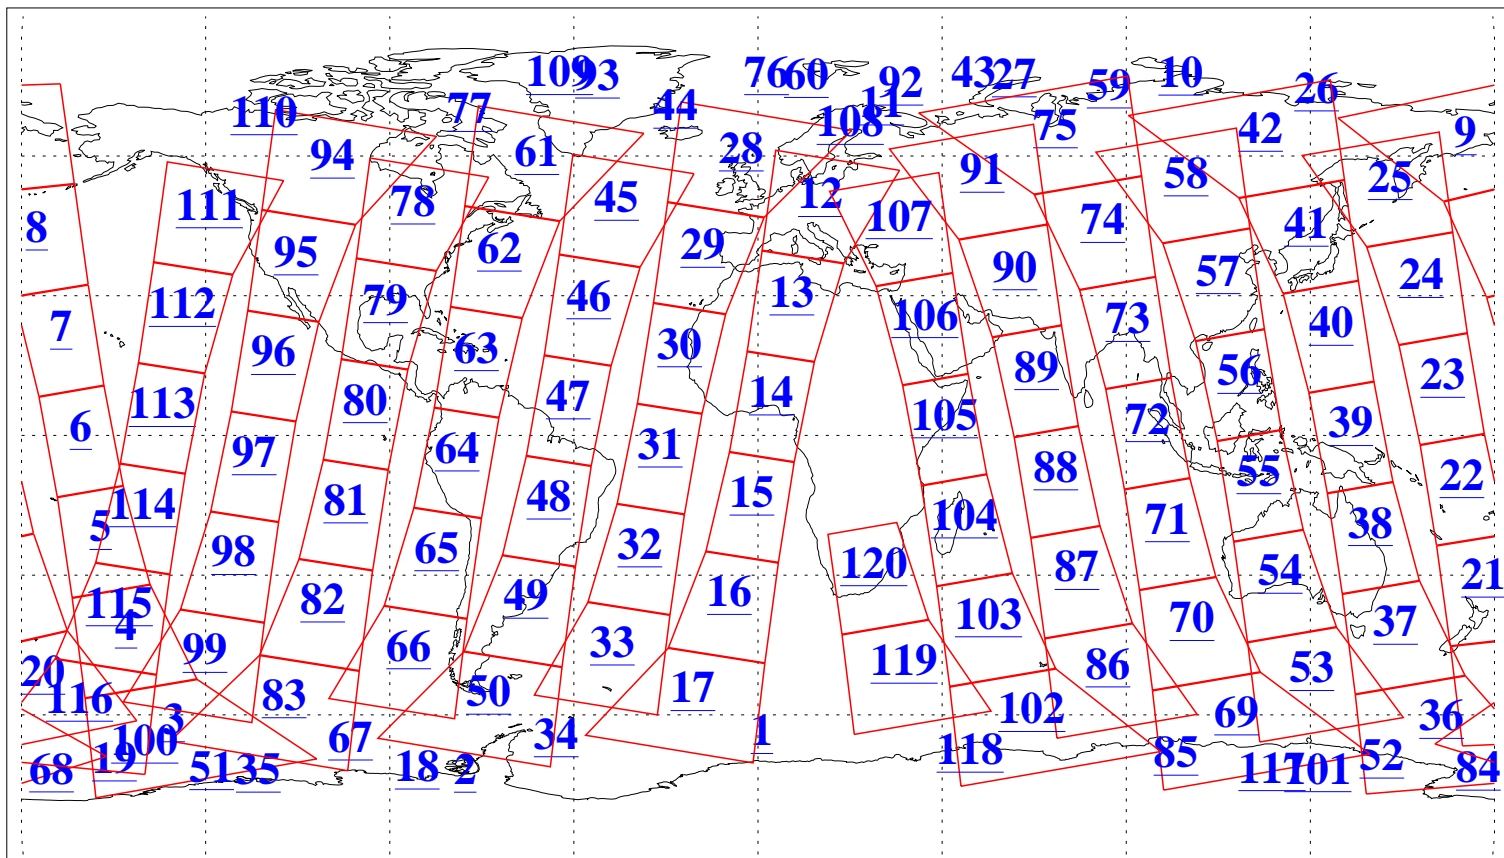

L1B Availability
AMSU Granules: 239
HSB Granules: 0
AIRS Granules: 240

5 Jun 2019
DoY 156
Aqua Day 6241
Granules: 1 to 120

Granules: 121 to 240

Legend: AMSU Available, HSB Available, AIRS Available

L1B Availability
AMSU Granules: 239
HSB Granules: 0
AIRS Granules: 240

5 Jun 2019
DoY 156
Aqua Day 6241
Ascending Granules

Descending Granules

Legend: AMSU Available, HSB Available, AIRS Available

L1B Availability
 AMSU Granules: 239
 HSB Granules: 0
 AIRS Granules: 240

5 Jun 2019
 DoY 156
 Aqua Day 6241

Northern Hemisphere Granules

Southern Hemisphere Granules

Legend: AMSU Available, HSB Available, AIRS Available