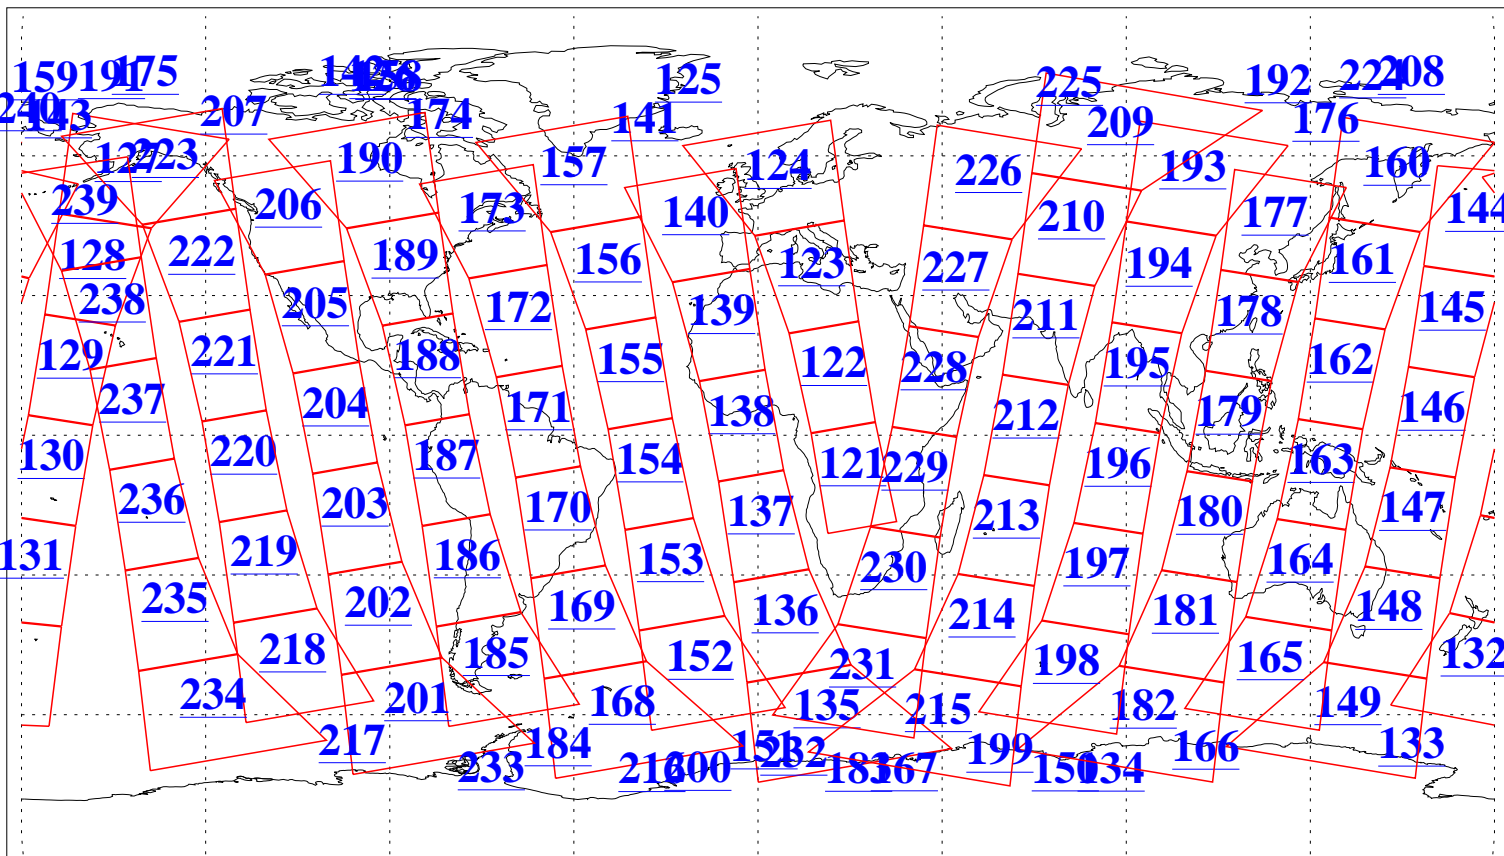

L1B Availability
AMSU Granules: 239
HSB Granules: 0
AIRS Granules: 240

5 Jun 2019
DoY 156
Aqua Day 6241
Granules: 1 to 120

Granules: 121 to 240

Legend: AMSU Available, HSB Available, AIRS Available

L1B Availability
AMSU Granules: 239
HSB Granules: 0
AIRS Granules: 240

5 Jun 2019
DoY 156
Aqua Day 6241
Ascending Granules

Descending Granules

Legend: AMSU Available, HSB Available, AIRS Available

L1B Availability
 AMSU Granules: 239
 HSB Granules: 0
 AIRS Granules: 240

5 Jun 2019
 DoY 156
 Aqua Day 6241

Northern Hemisphere Granules

Southern Hemisphere Granules

Legend: AMSU Available, HSB Available, AIRS Available