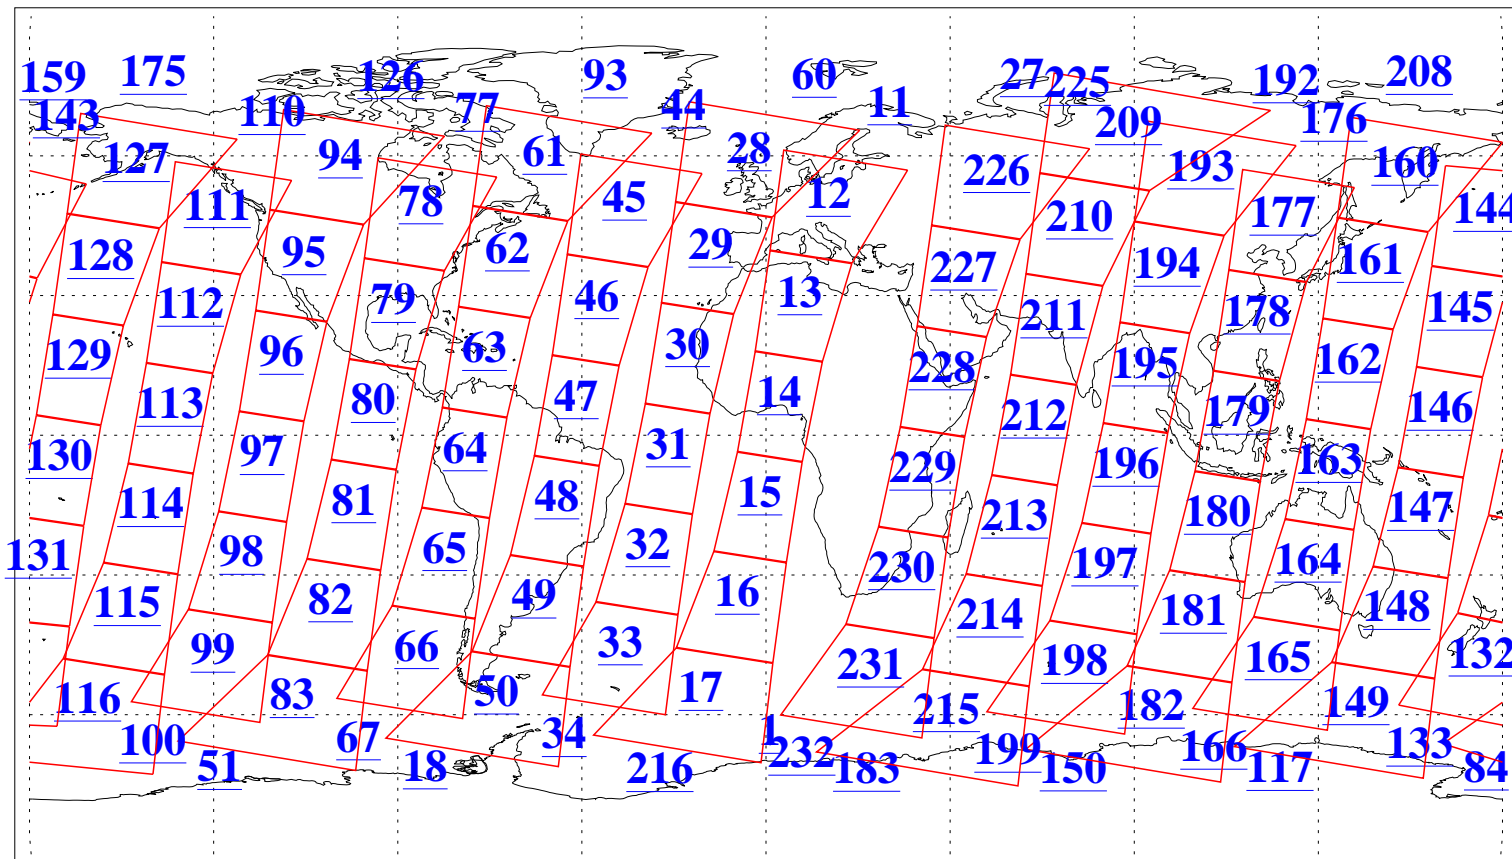

L1B Availability
AMSU Granules: 239
HSB Granules: 0
AIRS Granules: 240

5 Jun 2019
DoY 156
Aqua Day 6241
Granules: 1 to 120

Granules: 121 to 240

Legend: AMSU Available, HSB Available, AIRS Available

L1B Availability
AMSU Granules: 239
HSB Granules: 0
AIRS Granules: 240

5 Jun 2019
DoY 156
Aqua Day 6241
Ascending Granules

Descending Granules

Legend: AMSU Available, HSB Available, AIRS Available

L1B Availability
 AMSU Granules: 239
 HSB Granules: 0
 AIRS Granules: 240

5 Jun 2019
 DoY 156
 Aqua Day 6241

Northern Hemisphere Granules

Southern Hemisphere Granules

Legend: AMSU Available, HSB Available, AIRS Available