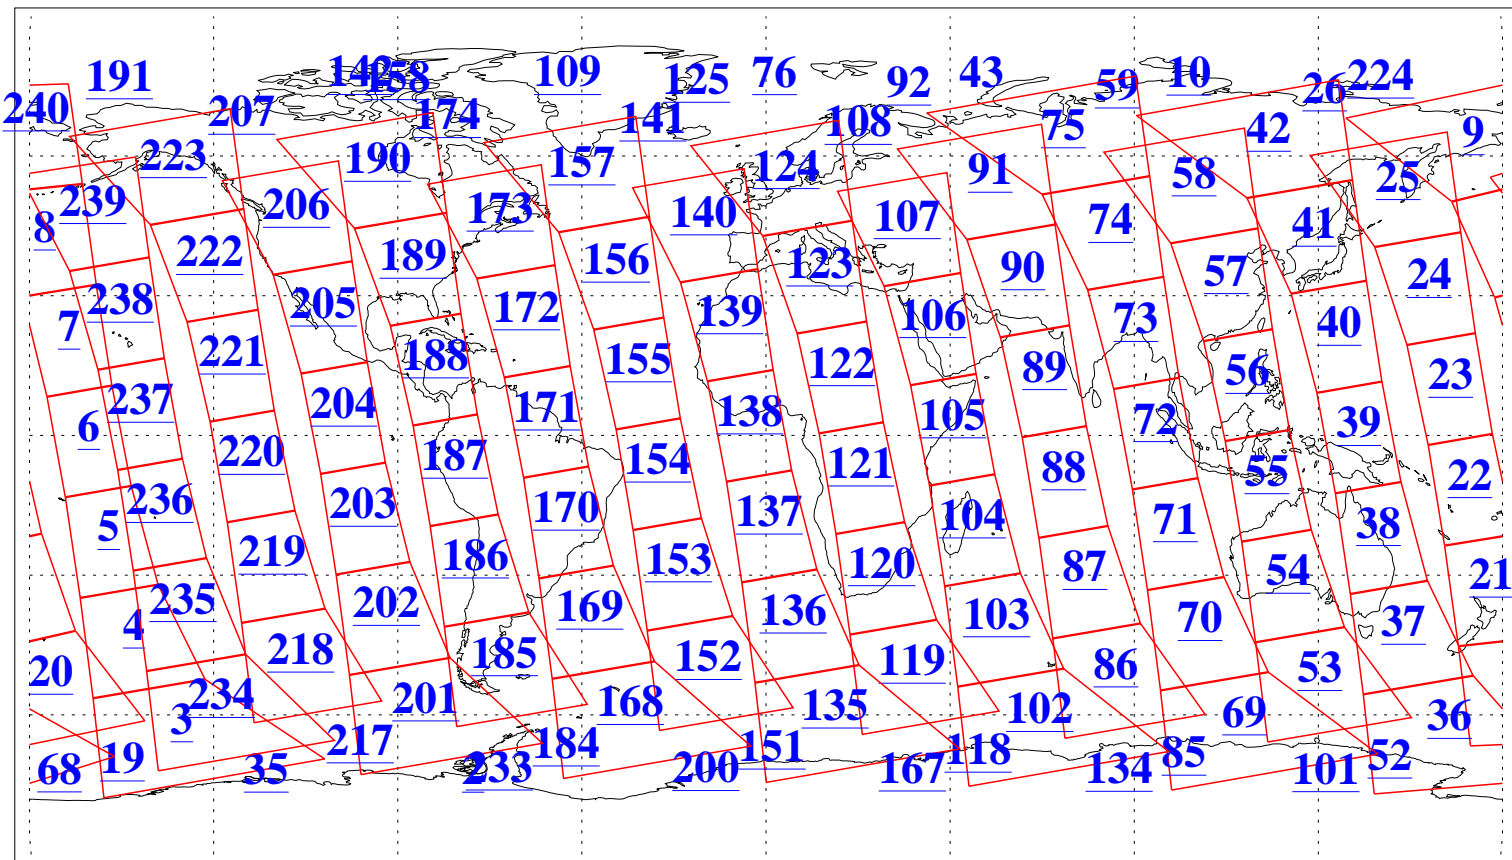

L1B Availability
AMSU Granules: 239
HSB Granules: 0
AIRS Granules: 240

5 Jun 2019
DoY 156
Aqua Day 6241
Granules: 1 to 120

Granules: 121 to 240

Legend: AMSU Available, HSB Available, AIRS Available

L1B Availability
AMSU Granules: 239
HSB Granules: 0
AIRS Granules: 240

5 Jun 2019
DoY 156
Aqua Day 6241
Ascending Granules

Descending Granules

Legend: AMSU Available, HSB Available, AIRS Available

L1B Availability
 AMSU Granules: 239
 HSB Granules: 0
 AIRS Granules: 240

5 Jun 2019
 DoY 156
 Aqua Day 6241

Northern Hemisphere Granules

Southern Hemisphere Granules

Legend: AMSU Available, HSB Available, AIRS Available