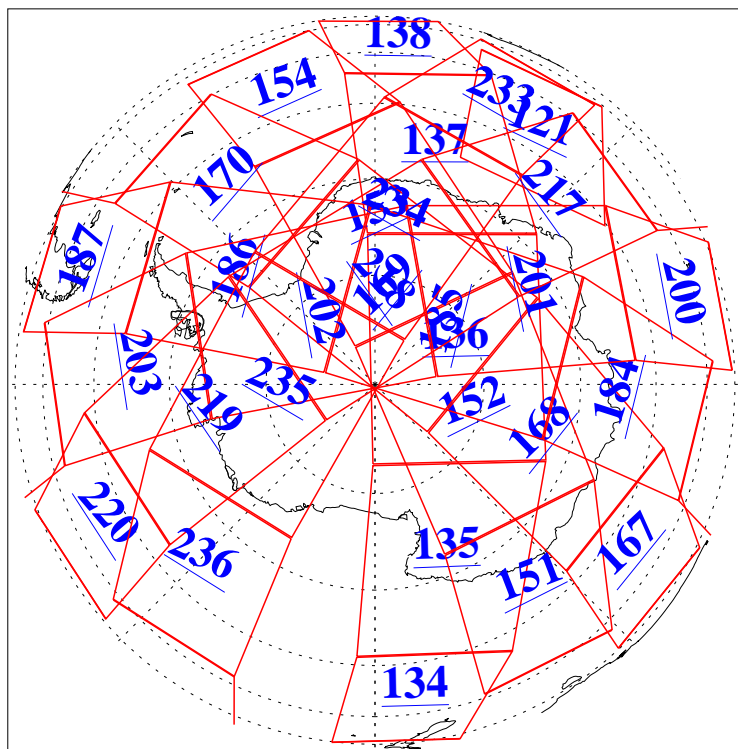

L1B Availability
AMSU Granules: 240
HSB Granules: 0
AIRS Granules: 240

3 Jun 2019
DoY 154
Aqua Day 6239
Granules: 1 to 120

Granules: 121 to 240

Legend: AMSU Available, HSB Available, AIRS Available

L1B Availability
AMSU Granules: 240
HSB Granules: 0
AIRS Granules: 240

3 Jun 2019
DoY 154
Aqua Day 6239

Ascending Granules

Descending Granules

Legend: AMSU Available, HSB Available, AIRS Available

L1B Availability
 AMSU Granules: 240
 HSB Granules: 0
 AIRS Granules: 240

3 Jun 2019
 DoY 154
 Aqua Day 6239

Northern Hemisphere Granules

Southern Hemisphere Granules

Legend: AMSU Available, HSB Available, AIRS Available