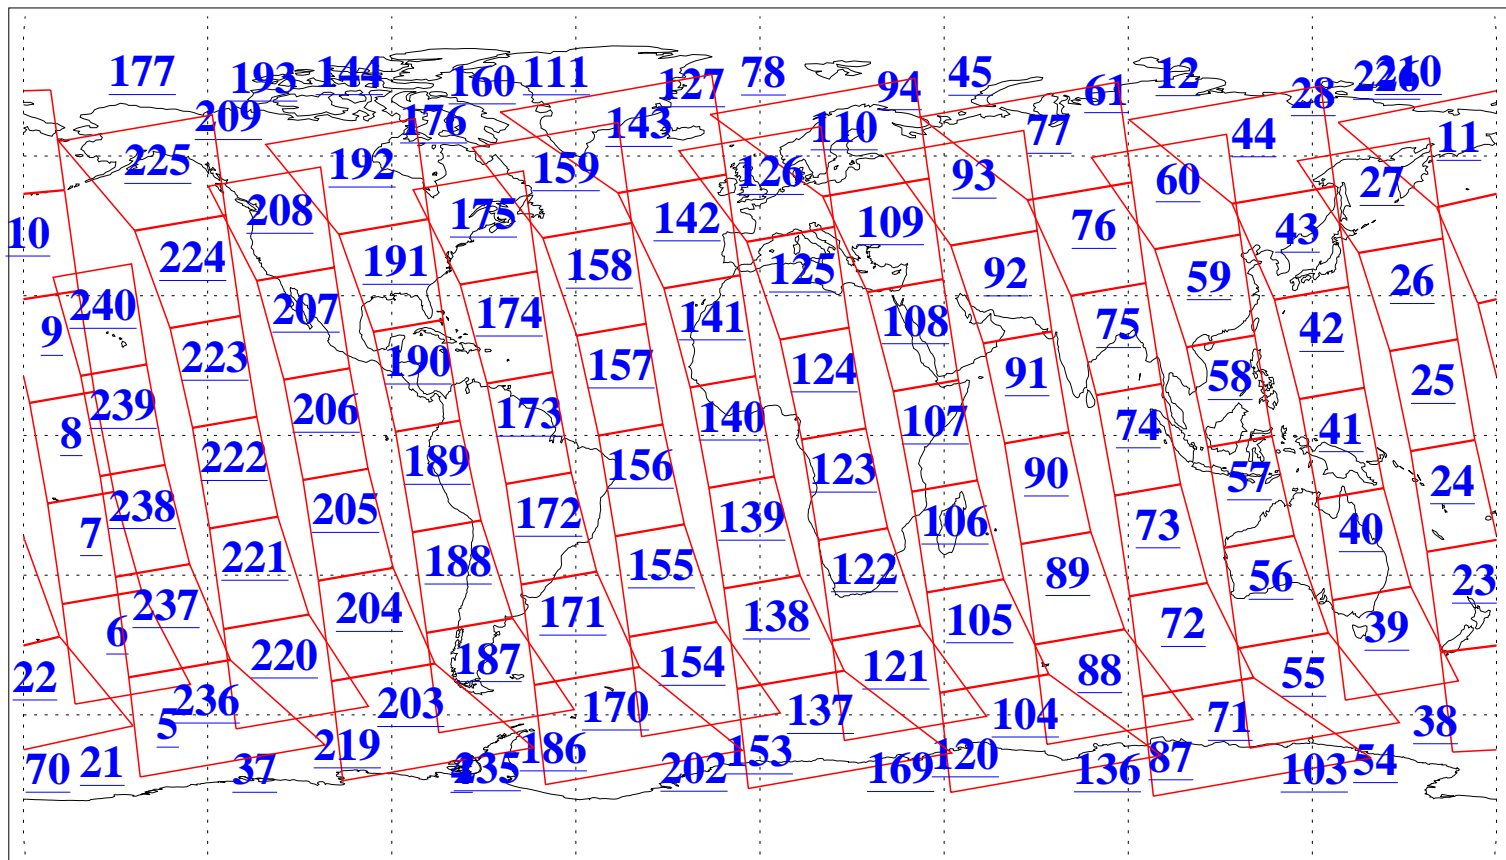

L1B Availability
AMSU Granules: 240
HSB Granules: 0
AIRS Granules: 240

3 Jun 2019
DoY 154
Aqua Day 6239
Granules: 1 to 120

Granules: 121 to 240

Legend: AMSU Available, HSB Available, AIRS Available

L1B Availability
AMSU Granules: 240
HSB Granules: 0
AIRS Granules: 240

3 Jun 2019
DoY 154
Aqua Day 6239

Ascending Granules

Descending Granules

Legend: AMSU Available, HSB Available, AIRS Available

L1B Availability
 AMSU Granules: 240
 HSB Granules: 0
 AIRS Granules: 240

3 Jun 2019
 DoY 154
 Aqua Day 6239

Northern Hemisphere Granules

Southern Hemisphere Granules

Legend: AMSU Available, HSB Available, AIRS Available