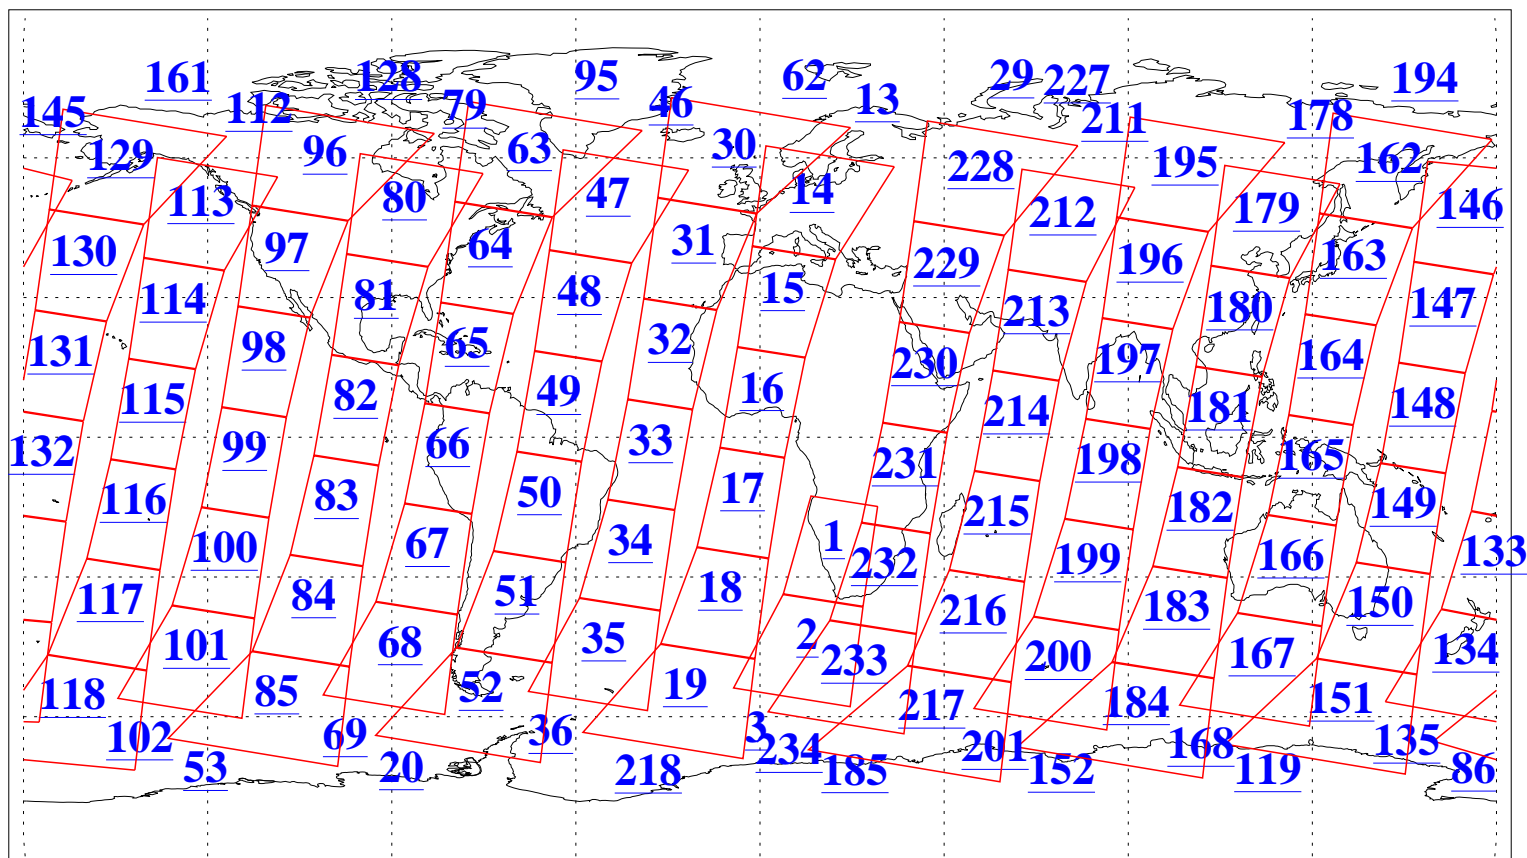

L1B Availability
AMSU Granules: 240
HSB Granules: 0
AIRS Granules: 240

3 Jun 2019
DoY 154
Aqua Day 6239
Granules: 1 to 120

Granules: 121 to 240

Legend: AMSU Available, HSB Available, AIRS Available

L1B Availability
AMSU Granules: 240
HSB Granules: 0
AIRS Granules: 240

3 Jun 2019
DoY 154
Aqua Day 6239

Ascending Granules

Descending Granules

Legend: AMSU Available, HSB Available, AIRS Available

L1B Availability
 AMSU Granules: 240
 HSB Granules: 0
 AIRS Granules: 240

3 Jun 2019
 DoY 154
 Aqua Day 6239

Northern Hemisphere Granules

Southern Hemisphere Granules

Legend: AMSU Available, HSB Available, AIRS Available