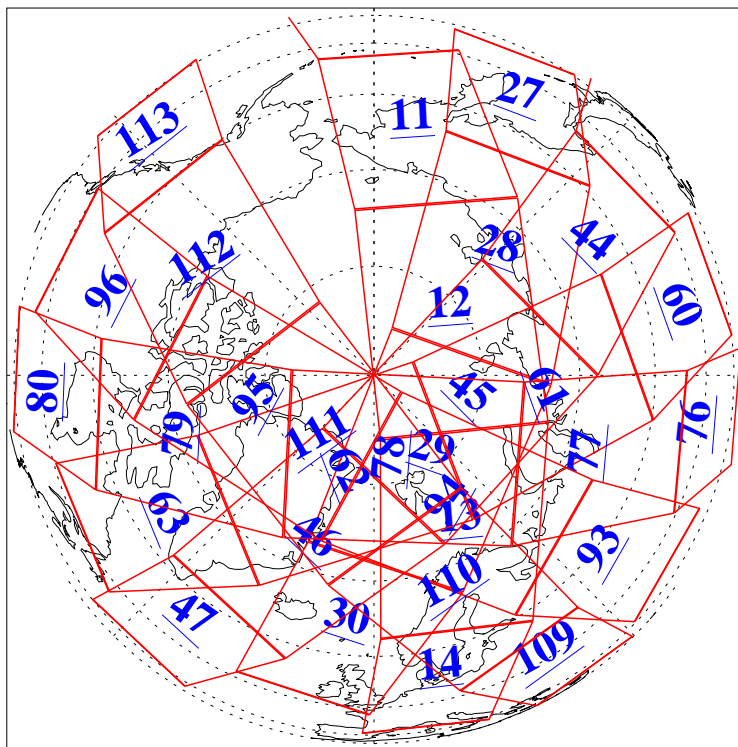

L1B Availability
AMSU Granules: 240
HSB Granules: 0
AIRS Granules: 240

3 Jun 2019
DoY 154
Aqua Day 6239
Granules: 1 to 120

Granules: 121 to 240

Legend: AMSU Available, HSB Available, AIRS Available

L1B Availability
AMSU Granules: 240
HSB Granules: 0
AIRS Granules: 240

3 Jun 2019
DoY 154
Aqua Day 6239

Ascending Granules

Descending Granules

Legend: AMSU Available, HSB Available, AIRS Available

L1B Availability
 AMSU Granules: 240
 HSB Granules: 0
 AIRS Granules: 240

3 Jun 2019
 DoY 154
 Aqua Day 6239

Northern Hemisphere Granules

Southern Hemisphere Granules

Legend: AMSU Available, HSB Available, AIRS Available