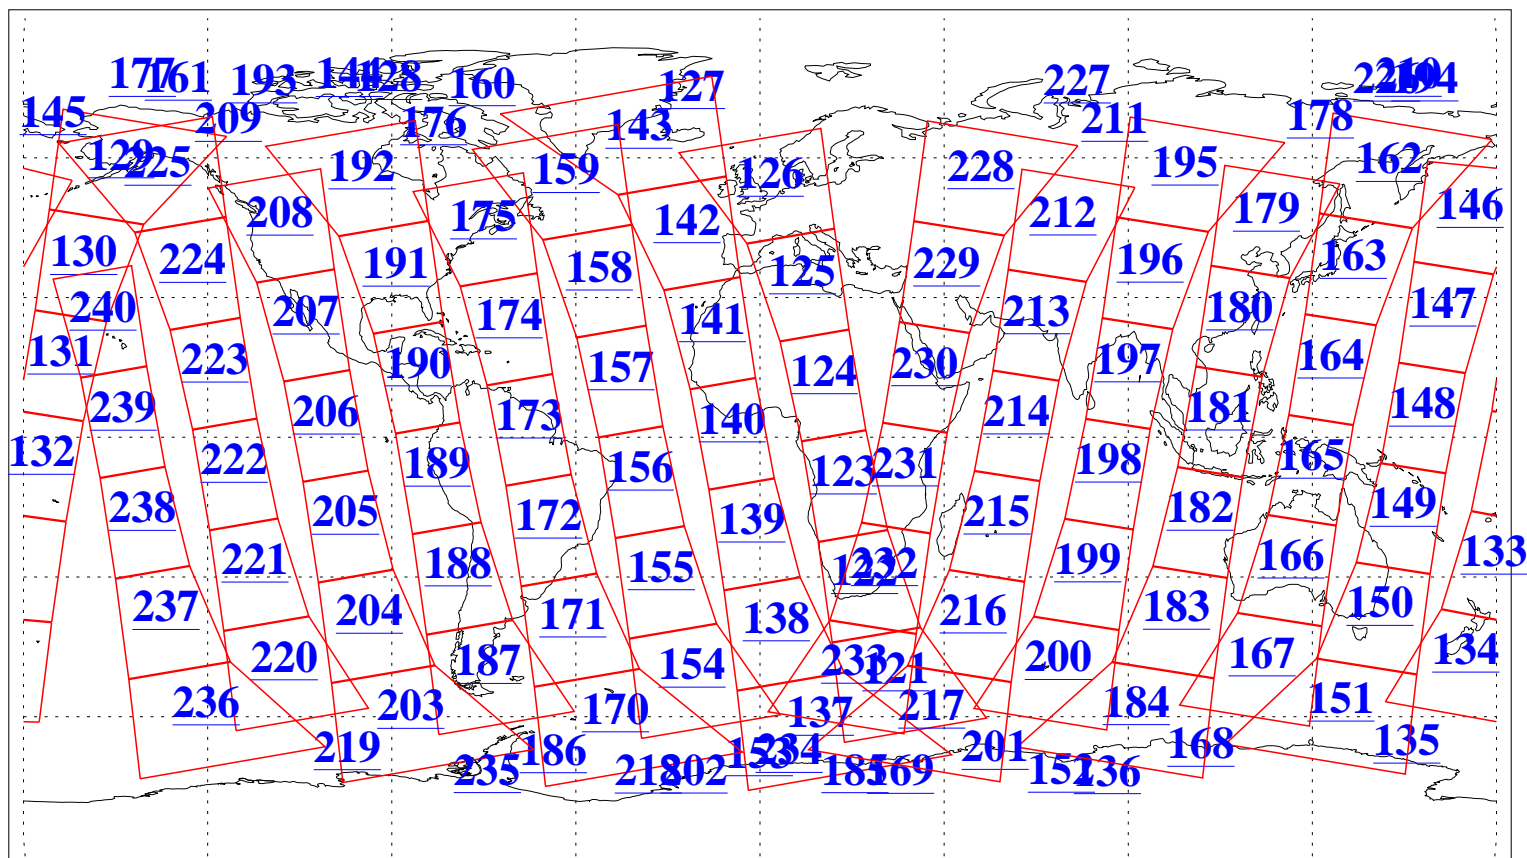

L1B Availability
AMSU Granules: 240
HSB Granules: 0
AIRS Granules: 240

3 Jun 2019
DoY 154
Aqua Day 6239
Granules: 1 to 120

Granules: 121 to 240

Legend: AMSU Available, HSB Available, AIRS Available

L1B Availability
AMSU Granules: 240
HSB Granules: 0
AIRS Granules: 240

3 Jun 2019
DoY 154
Aqua Day 6239

Ascending Granules

Descending Granules

Legend: AMSU Available, HSB Available, AIRS Available

L1B Availability
 AMSU Granules: 240
 HSB Granules: 0
 AIRS Granules: 240

3 Jun 2019
 DoY 154
 Aqua Day 6239

Northern Hemisphere Granules

Southern Hemisphere Granules

Legend: AMSU Available, HSB Available, AIRS Available