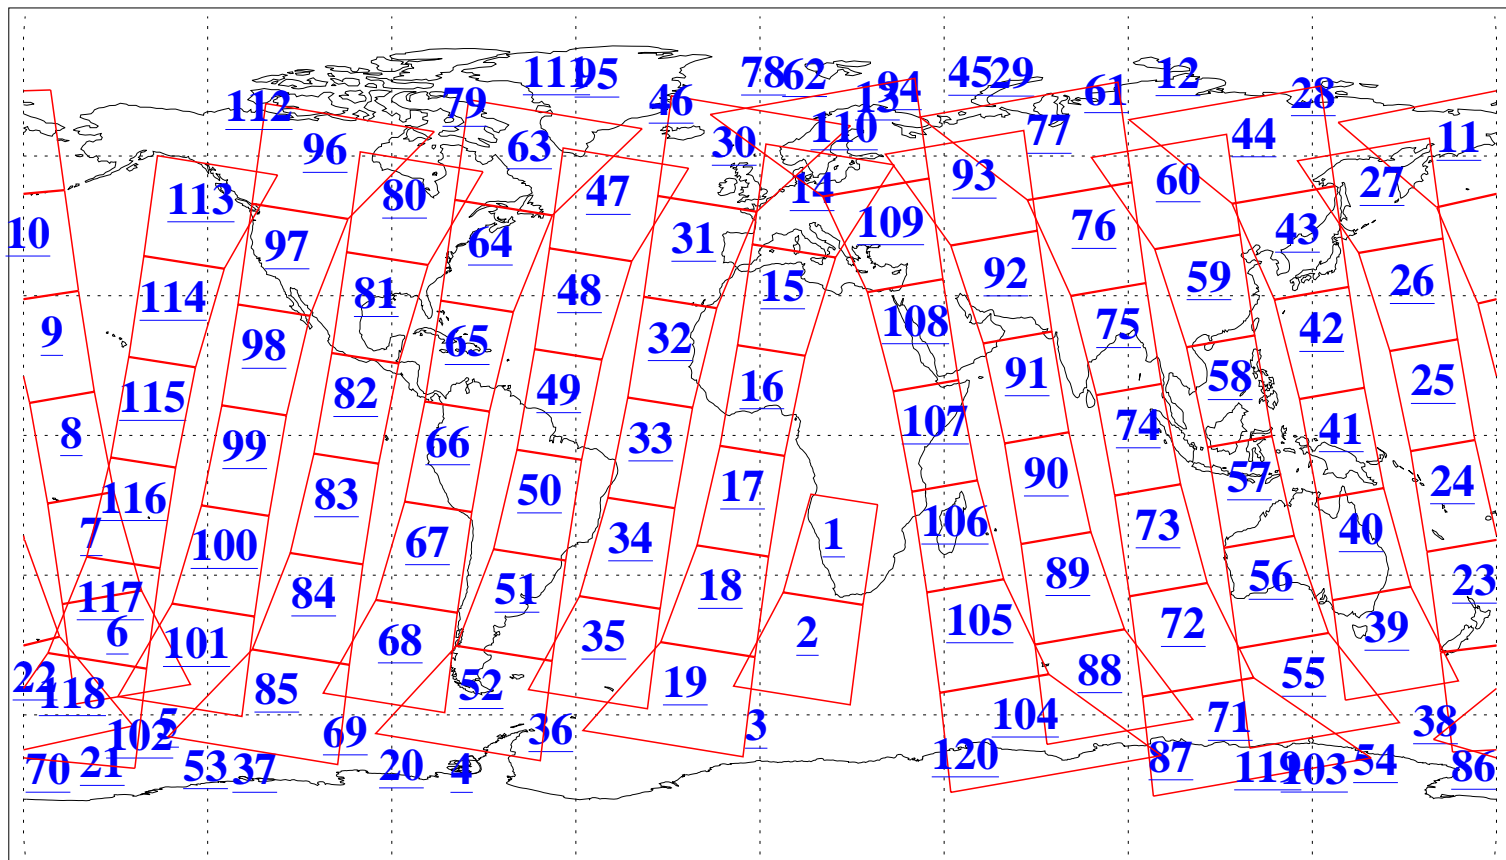

L1B Availability
AMSU Granules: 240
HSB Granules: 0
AIRS Granules: 240

3 Jun 2019
DoY 154
Aqua Day 6239
Granules: 1 to 120

Granules: 121 to 240

Legend: AMSU Available, HSB Available, AIRS Available

L1B Availability
AMSU Granules: 240
HSB Granules: 0
AIRS Granules: 240

3 Jun 2019
DoY 154
Aqua Day 6239

Ascending Granules

Descending Granules

Legend: AMSU Available, HSB Available, AIRS Available

L1B Availability
 AMSU Granules: 240
 HSB Granules: 0
 AIRS Granules: 240

3 Jun 2019
 DoY 154
 Aqua Day 6239

Northern Hemisphere Granules

Southern Hemisphere Granules

Legend: AMSU Available, HSB Available, AIRS Available