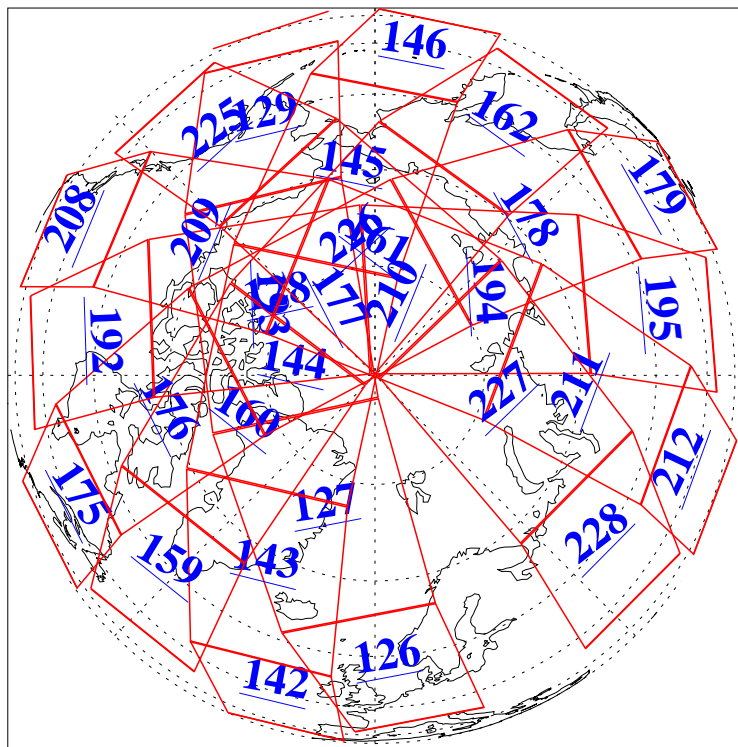

L1B Availability
AMSU Granules: 240
HSB Granules: 0
AIRS Granules: 240

3 Jun 2019
DoY 154
Aqua Day 6239
Granules: 1 to 120

Granules: 121 to 240

Legend: AMSU Available, HSB Available, AIRS Available

L1B Availability
AMSU Granules: 240
HSB Granules: 0
AIRS Granules: 240

3 Jun 2019
DoY 154
Aqua Day 6239

Ascending Granules

Descending Granules

Legend: AMSU Available, HSB Available, AIRS Available

L1B Availability
 AMSU Granules: 240
 HSB Granules: 0
 AIRS Granules: 240

3 Jun 2019
 DoY 154
 Aqua Day 6239

Northern Hemisphere Granules

Southern Hemisphere Granules

Legend: AMSU Available, HSB Available, AIRS Available