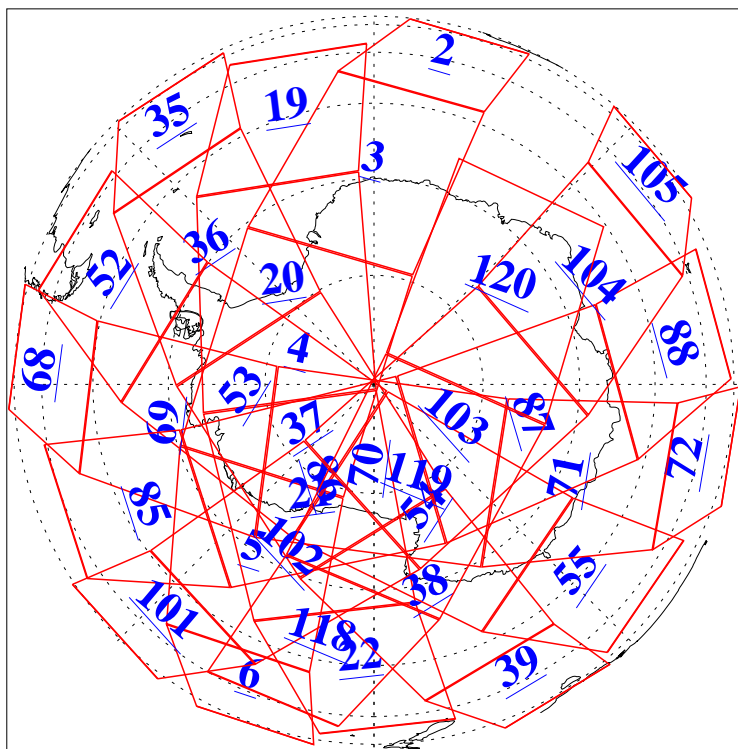

L1B Availability
AMSU Granules: 240
HSB Granules: 0
AIRS Granules: 240

3 Jun 2019
DoY 154
Aqua Day 6239
Granules: 1 to 120

Granules: 121 to 240

Legend: AMSU Available, HSB Available, AIRS Available

L1B Availability
AMSU Granules: 240
HSB Granules: 0
AIRS Granules: 240

3 Jun 2019
DoY 154
Aqua Day 6239

Ascending Granules

Descending Granules

Legend: AMSU Available, HSB Available, AIRS Available

L1B Availability
 AMSU Granules: 240
 HSB Granules: 0
 AIRS Granules: 240

3 Jun 2019
 DoY 154
 Aqua Day 6239

Northern Hemisphere Granules

Southern Hemisphere Granules

Legend: AMSU Available, HSB Available, AIRS Available