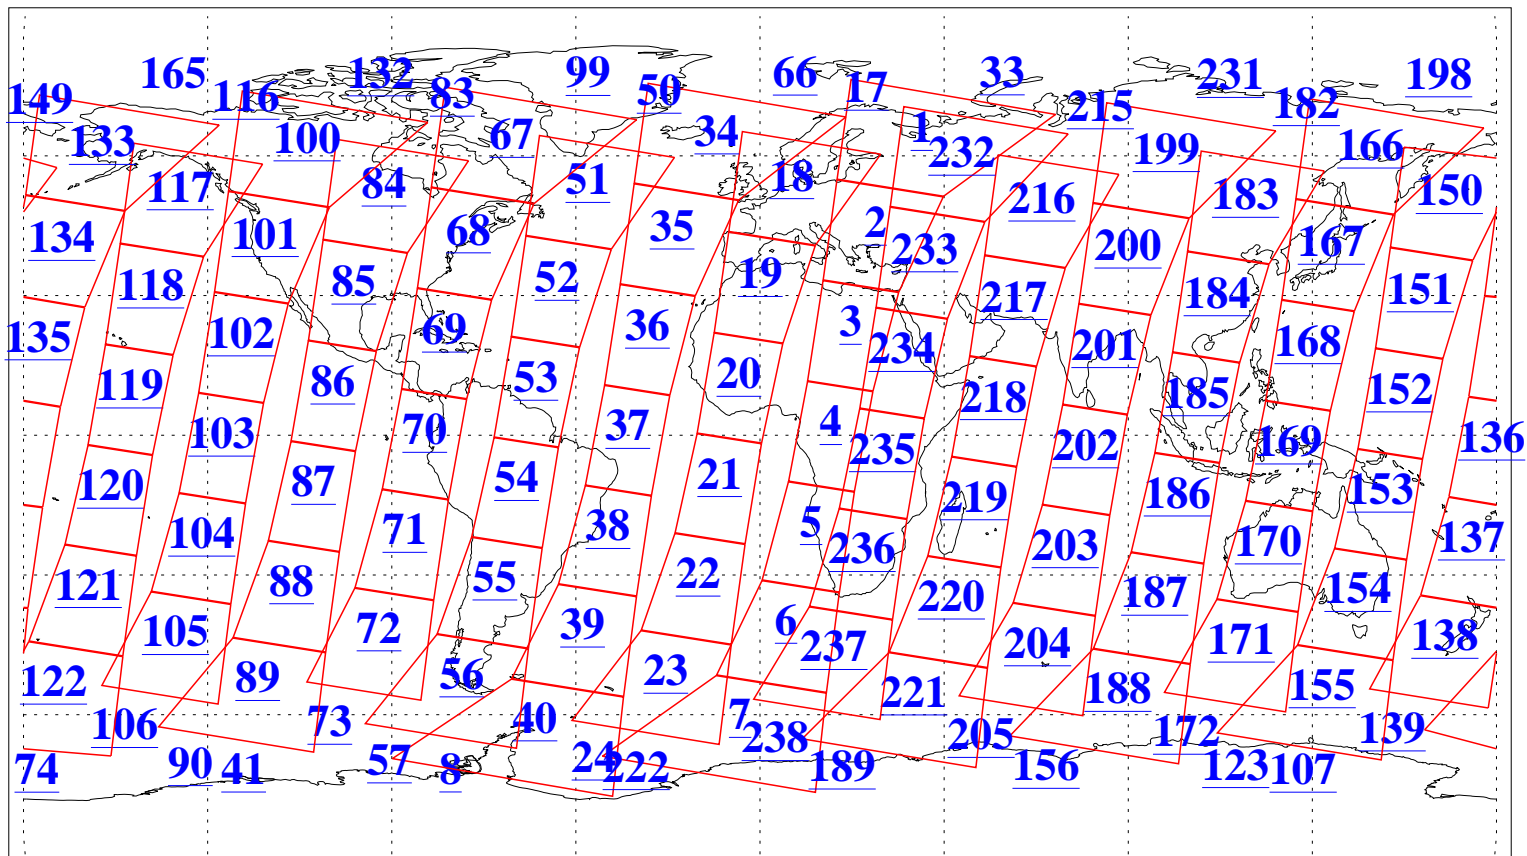

L1B Availability
 AMSU Granules: 239
 HSB Granules: 0
 AIRS Granules: 240

30 May 2019
 DoY 150
 Aqua Day 6235
 Granules: 1 to 120

Granules: 121 to 240

Legend: AMSU Available, HSB Available, AIRS Available

L1B Availability
AMSU Granules: 239
HSB Granules: 0
AIRS Granules: 240

30 May 2019
DoY 150
Aqua Day 6235
Ascending Granules

Descending Granules

Legend: AMSU Available, HSB Available, AIRS Available

L1B Availability
 AMSU Granules: 239
 HSB Granules: 0
 AIRS Granules: 240

30 May 2019
 DoY 150
 Aqua Day 6235

Northern Hemisphere Granules

Southern Hemisphere Granules

Legend: AMSU Available, HSB Available, AIRS Available