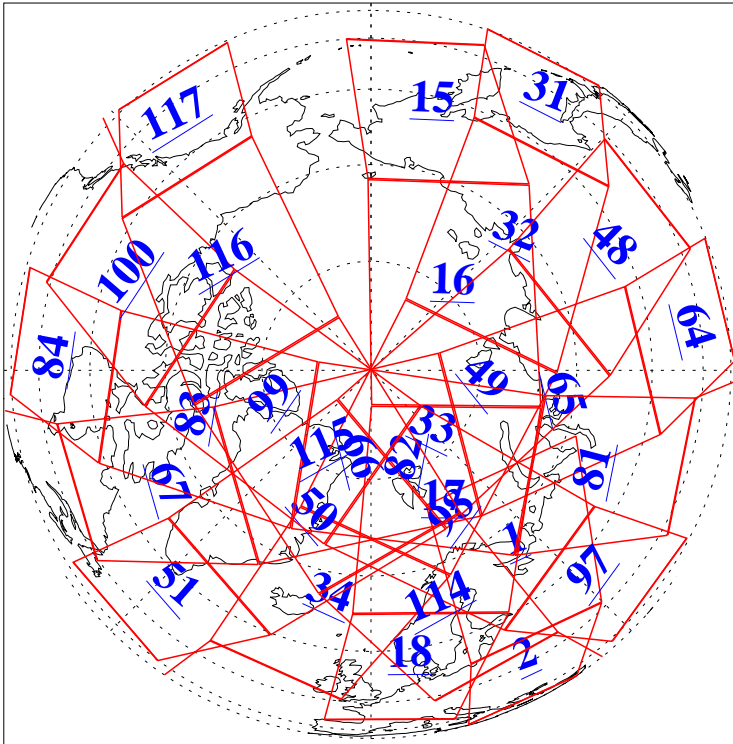

L1B Availability
 AMSU Granules: 239
 HSB Granules: 0
 AIRS Granules: 240

30 May 2019
 DoY 150
 Aqua Day 6235
 Granules: 1 to 120

Granules: 121 to 240

Legend: AMSU Available, HSB Available, AIRS Available

L1B Availability
AMSU Granules: 239
HSB Granules: 0
AIRS Granules: 240

30 May 2019
DoY 150
Aqua Day 6235
Ascending Granules

Descending Granules

Legend: AMSU Available, HSB Available, AIRS Available

L1B Availability
 AMSU Granules: 239
 HSB Granules: 0
 AIRS Granules: 240

30 May 2019
 DoY 150
 Aqua Day 6235

Northern Hemisphere Granules

Southern Hemisphere Granules

Legend: AMSU Available, HSB Available, AIRS Available