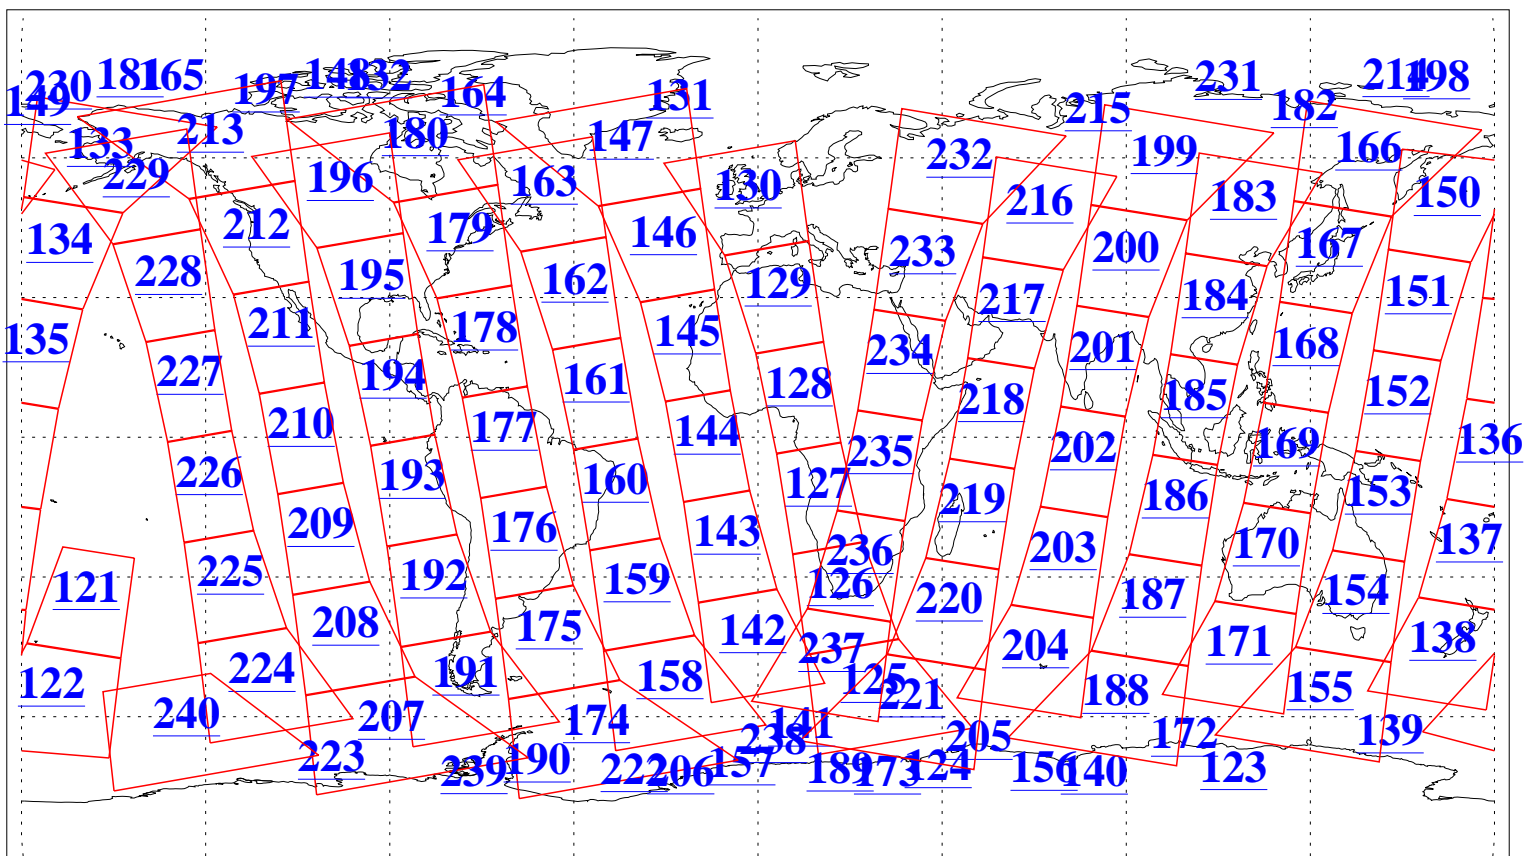

L1B Availability
 AMSU Granules: 239
 HSB Granules: 0
 AIRS Granules: 240

30 May 2019
 DoY 150
 Aqua Day 6235
 Granules: 1 to 120

Granules: 121 to 240

Legend: AMSU Available, HSB Available, AIRS Available

L1B Availability
AMSU Granules: 239
HSB Granules: 0
AIRS Granules: 240

30 May 2019
DoY 150
Aqua Day 6235
Ascending Granules

Descending Granules

Legend: AMSU Available, HSB Available, AIRS Available

L1B Availability
 AMSU Granules: 239
 HSB Granules: 0
 AIRS Granules: 240

30 May 2019
 DoY 150
 Aqua Day 6235

Northern Hemisphere Granules

Southern Hemisphere Granules

Legend: AMSU Available, HSB Available, AIRS Available