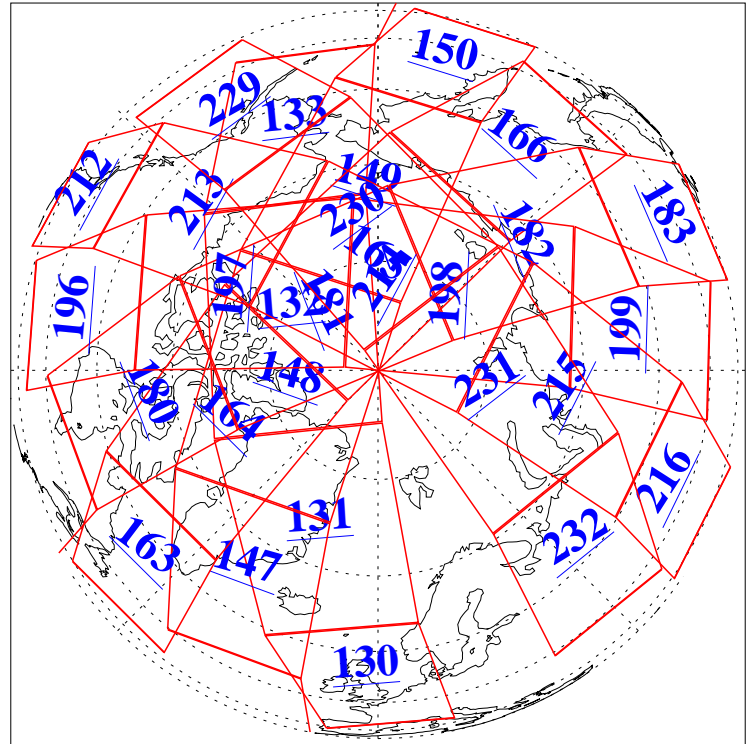

L1B Availability
AMSU Granules: 239
HSB Granules: 0
AIRS Granules: 240

30 May 2019
DoY 150
Aqua Day 6235

Northern Hemisphere Granules

Southern Hemisphere Granules