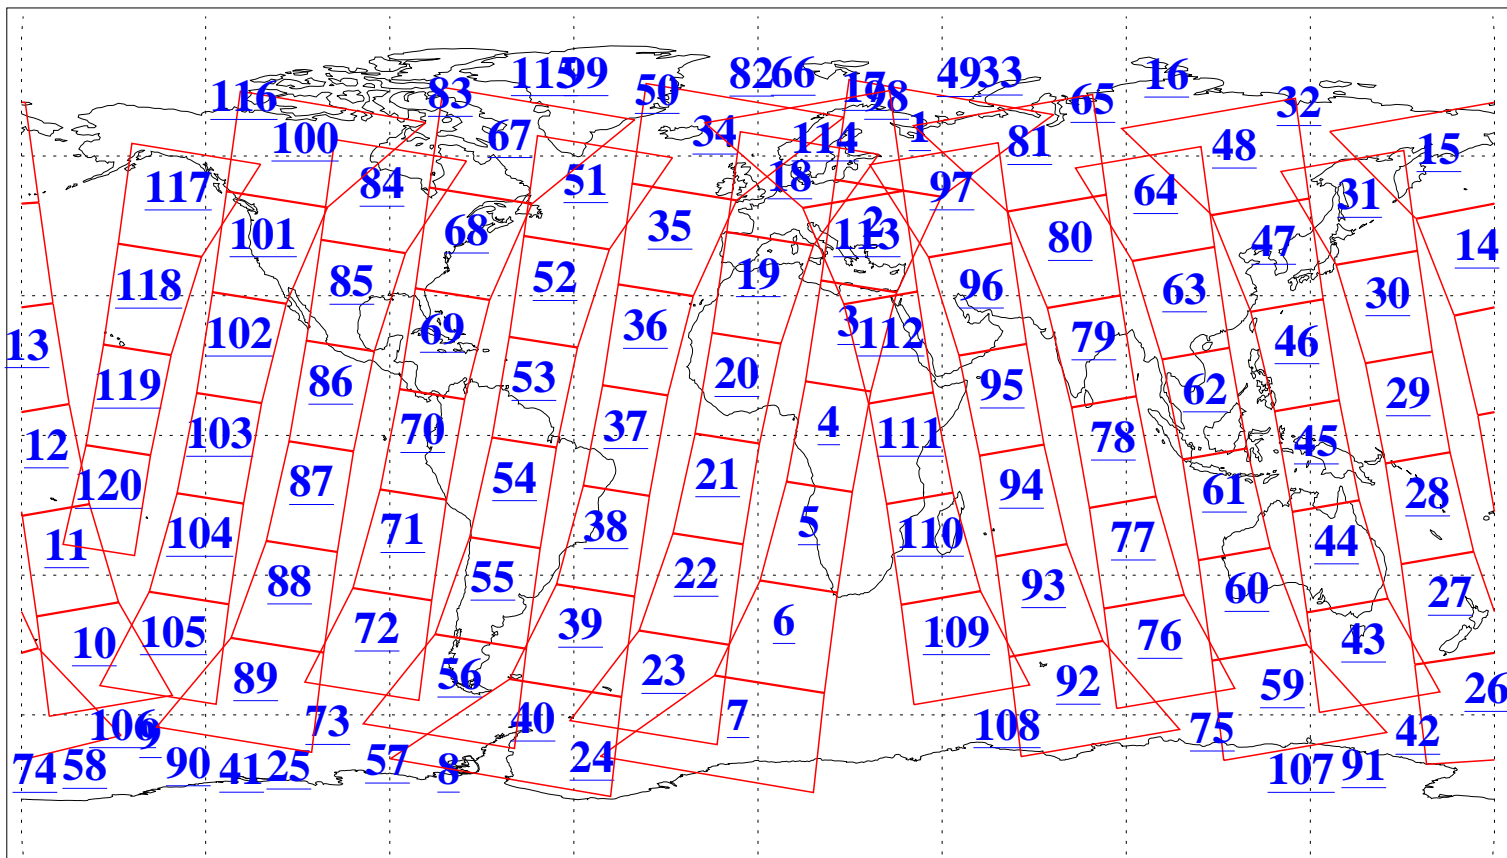

L1B Availability
 AMSU Granules: 239
 HSB Granules: 0
 AIRS Granules: 240

30 May 2019
 DoY 150
 Aqua Day 6235
 Granules: 1 to 120

Granules: 121 to 240

Legend: AMSU Available, HSB Available, AIRS Available

L1B Availability
AMSU Granules: 239
HSB Granules: 0
AIRS Granules: 240

30 May 2019
DoY 150
Aqua Day 6235
Ascending Granules

Descending Granules

Legend: AMSU Available, HSB Available, AIRS Available

L1B Availability
 AMSU Granules: 239
 HSB Granules: 0
 AIRS Granules: 240

30 May 2019
 DoY 150
 Aqua Day 6235

Northern Hemisphere Granules

Southern Hemisphere Granules

Legend: AMSU Available, HSB Available, AIRS Available