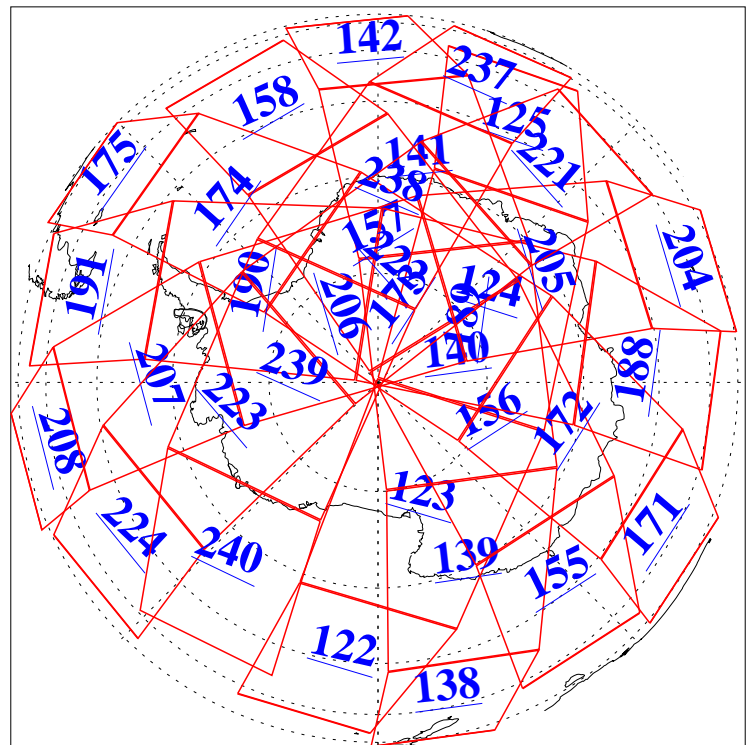

L1B Availability
 AMSU Granules: 239
 HSB Granules: 0
 AIRS Granules: 240

30 May 2019
 DoY 150
 Aqua Day 6235
 Granules: 1 to 120

Granules: 121 to 240

Legend: AMSU Available, HSB Available, AIRS Available

L1B Availability
AMSU Granules: 239
HSB Granules: 0
AIRS Granules: 240

30 May 2019
DoY 150
Aqua Day 6235
Ascending Granules

Descending Granules

Legend: AMSU Available, HSB Available, AIRS Available

L1B Availability
 AMSU Granules: 239
 HSB Granules: 0
 AIRS Granules: 240

30 May 2019
 DoY 150
 Aqua Day 6235

Northern Hemisphere Granules

Southern Hemisphere Granules

Legend: AMSU Available, HSB Available, AIRS Available