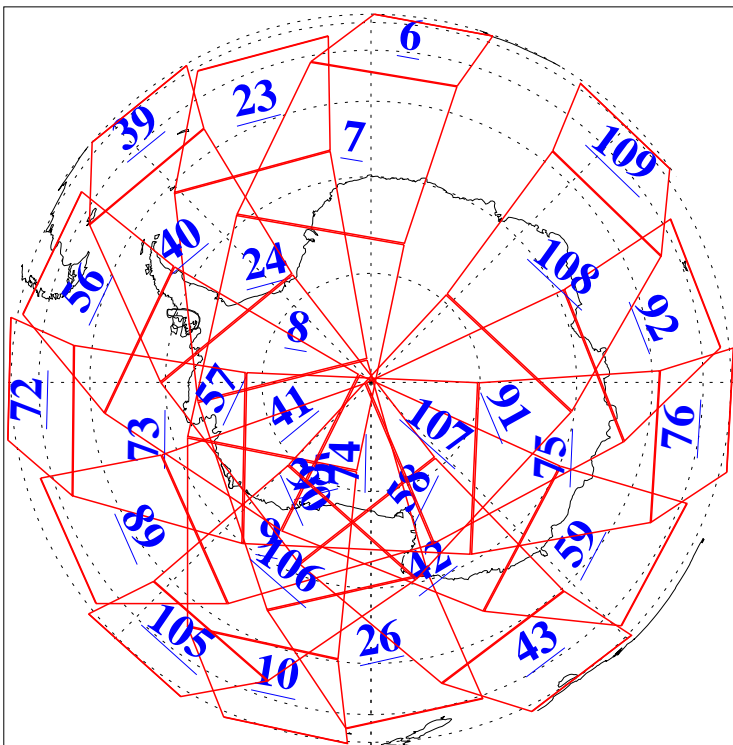

L1B Availability
 AMSU Granules: 239
 HSB Granules: 0
 AIRS Granules: 240

30 May 2019
 DoY 150
 Aqua Day 6235
 Granules: 1 to 120

Granules: 121 to 240

Legend: AMSU Available, HSB Available, AIRS Available

L1B Availability
AMSU Granules: 239
HSB Granules: 0
AIRS Granules: 240

30 May 2019
DoY 150
Aqua Day 6235
Ascending Granules

Descending Granules

Legend: AMSU Available, HSB Available, AIRS Available

L1B Availability
 AMSU Granules: 239
 HSB Granules: 0
 AIRS Granules: 240

30 May 2019
 DoY 150
 Aqua Day 6235

Northern Hemisphere Granules

Southern Hemisphere Granules

Legend: AMSU Available, HSB Available, AIRS Available