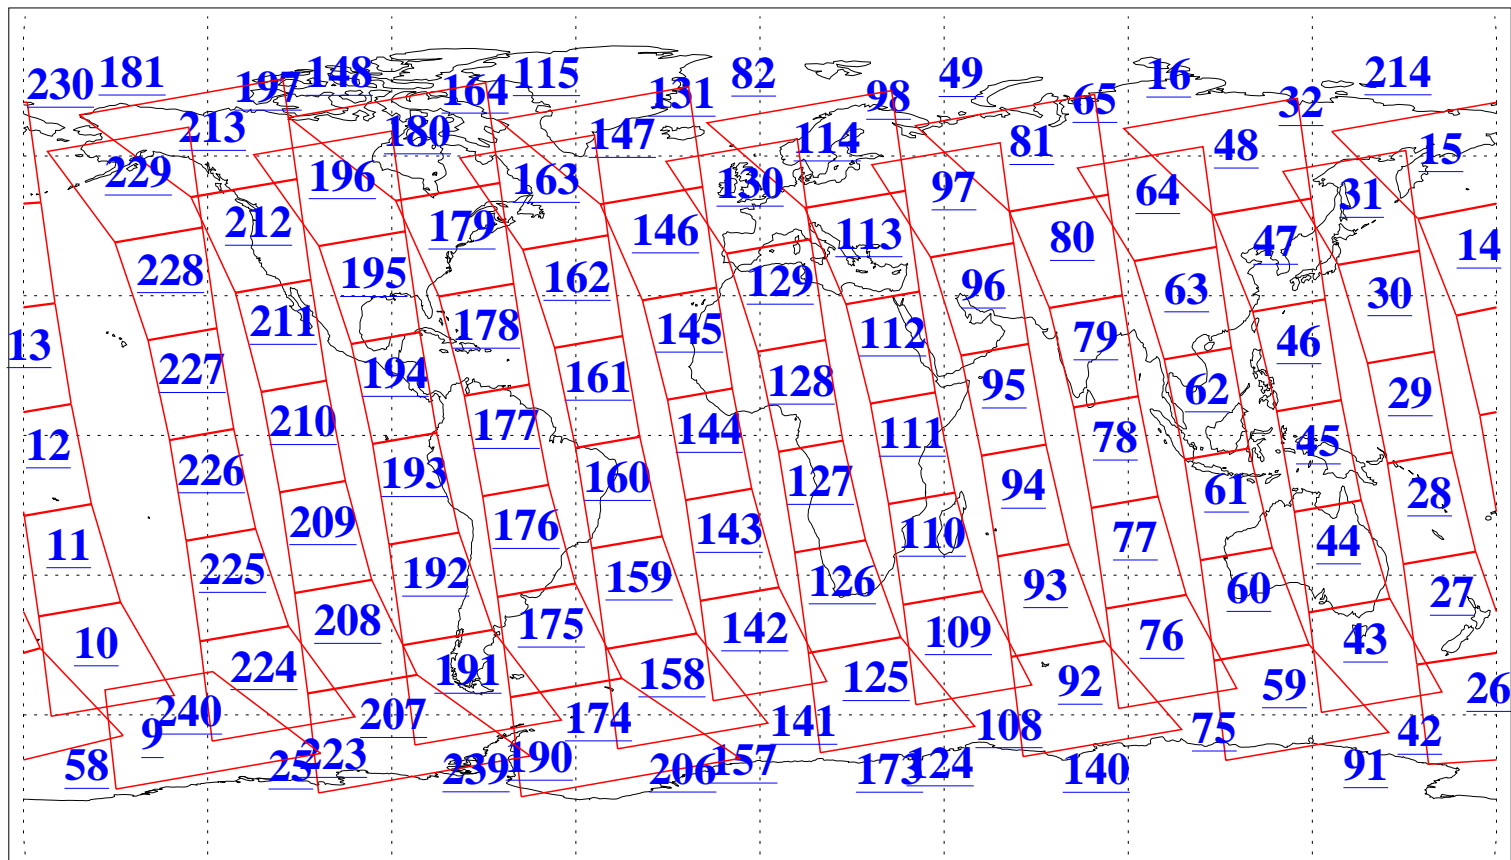

L1B Availability
 AMSU Granules: 239
 HSB Granules: 0
 AIRS Granules: 240

30 May 2019
 DoY 150
 Aqua Day 6235
 Granules: 1 to 120

Granules: 121 to 240

Legend: AMSU Available, HSB Available, AIRS Available

L1B Availability
AMSU Granules: 239
HSB Granules: 0
AIRS Granules: 240

30 May 2019
DoY 150
Aqua Day 6235
Ascending Granules

Descending Granules

Legend: AMSU Available, HSB Available, AIRS Available

L1B Availability
 AMSU Granules: 239
 HSB Granules: 0
 AIRS Granules: 240

30 May 2019
 DoY 150
 Aqua Day 6235

Northern Hemisphere Granules

Southern Hemisphere Granules

Legend: AMSU Available, HSB Available, AIRS Available