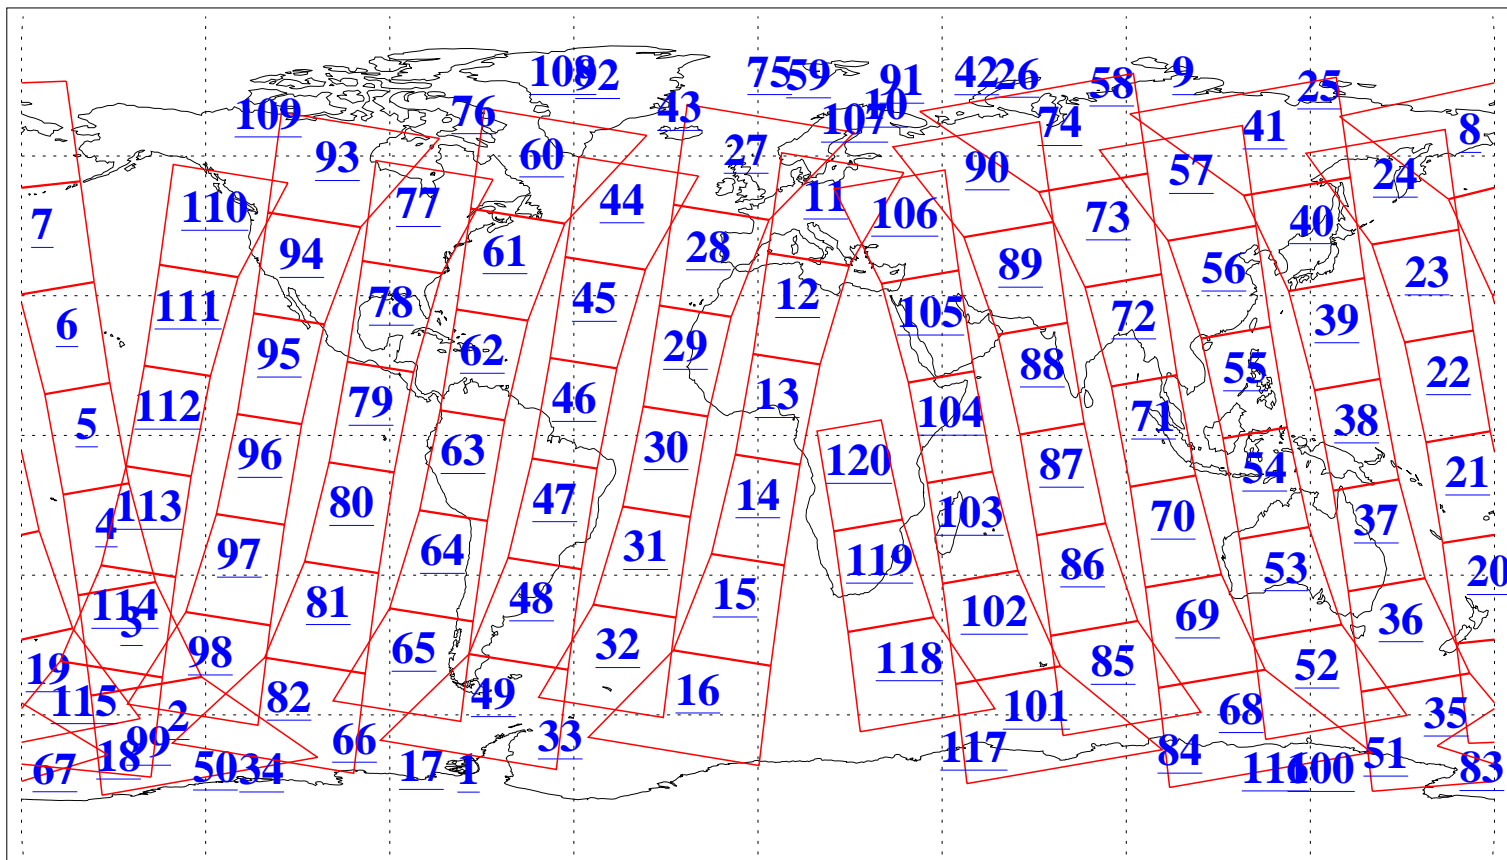

L1B Availability
AMSU Granules: 240
HSB Granules: 0
AIRS Granules: 240

29 May 2019
DoY 149
Aqua Day 6234
Granules: 1 to 120

Granules: 121 to 240

Legend: AMSU Available, HSB Available, AIRS Available

L1B Availability
AMSU Granules: 240
HSB Granules: 0
AIRS Granules: 240

29 May 2019
DoY 149
Aqua Day 6234
Ascending Granules

Descending Granules

Legend: AMSU Available, HSB Available, AIRS Available

L1B Availability
 AMSU Granules: 240
 HSB Granules: 0
 AIRS Granules: 240

29 May 2019
 DoY 149
 Aqua Day 6234

Northern Hemisphere Granules

Southern Hemisphere Granules

Legend: AMSU Available, HSB Available, AIRS Available