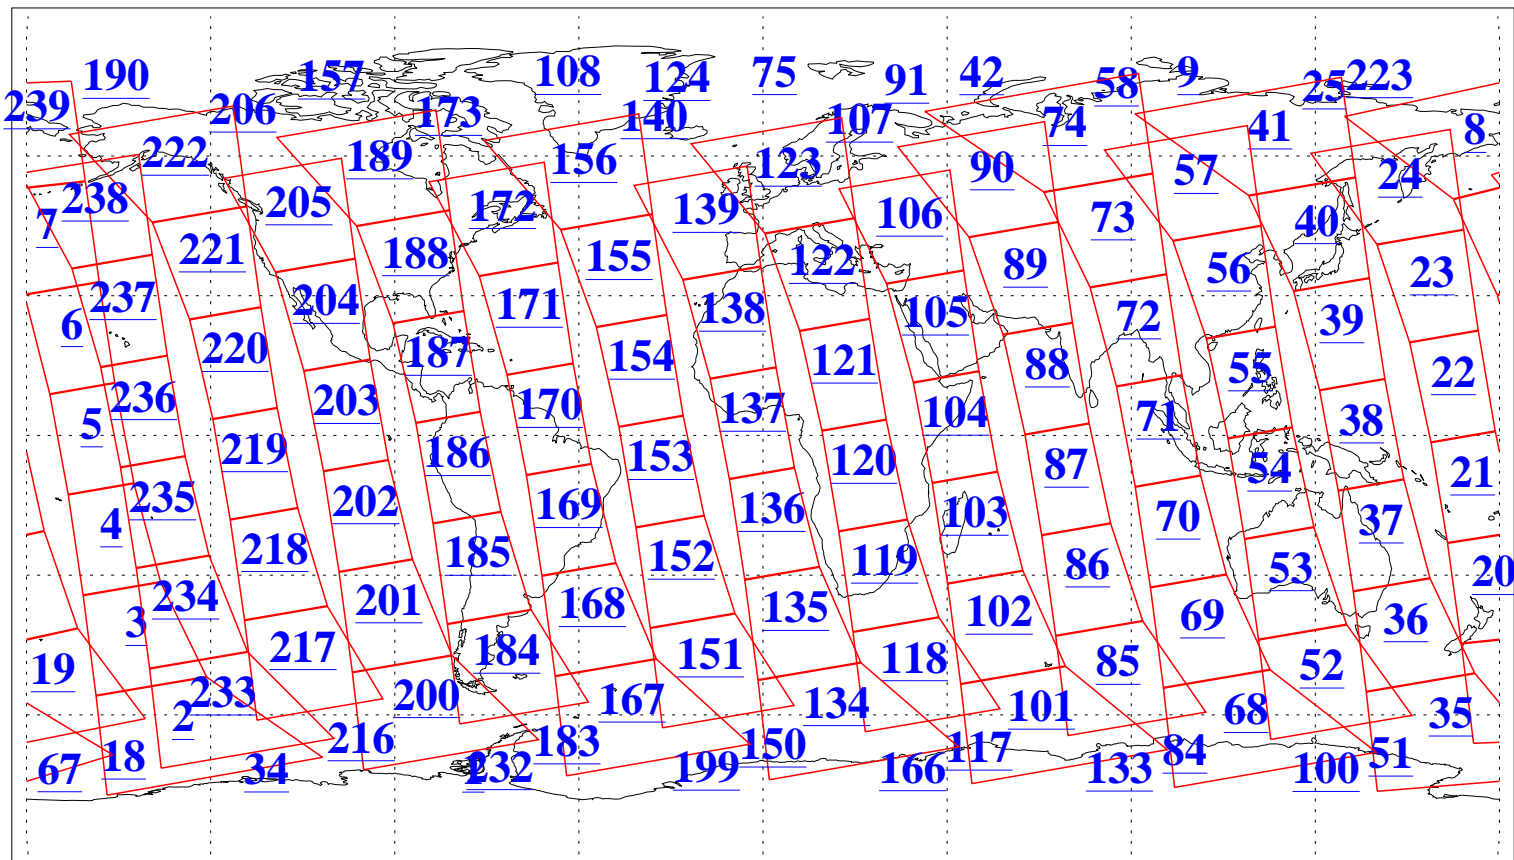

L1B Availability
AMSU Granules: 240
HSB Granules: 0
AIRS Granules: 240

29 May 2019
DoY 149
Aqua Day 6234
Granules: 1 to 120

Granules: 121 to 240

Legend: AMSU Available, HSB Available, AIRS Available

L1B Availability
AMSU Granules: 240
HSB Granules: 0
AIRS Granules: 240

29 May 2019
DoY 149
Aqua Day 6234
Ascending Granules

Descending Granules

Legend: AMSU Available, HSB Available, AIRS Available

L1B Availability
 AMSU Granules: 240
 HSB Granules: 0
 AIRS Granules: 240

29 May 2019
 DoY 149
 Aqua Day 6234

Northern Hemisphere Granules

Southern Hemisphere Granules

Legend: AMSU Available, HSB Available, AIRS Available