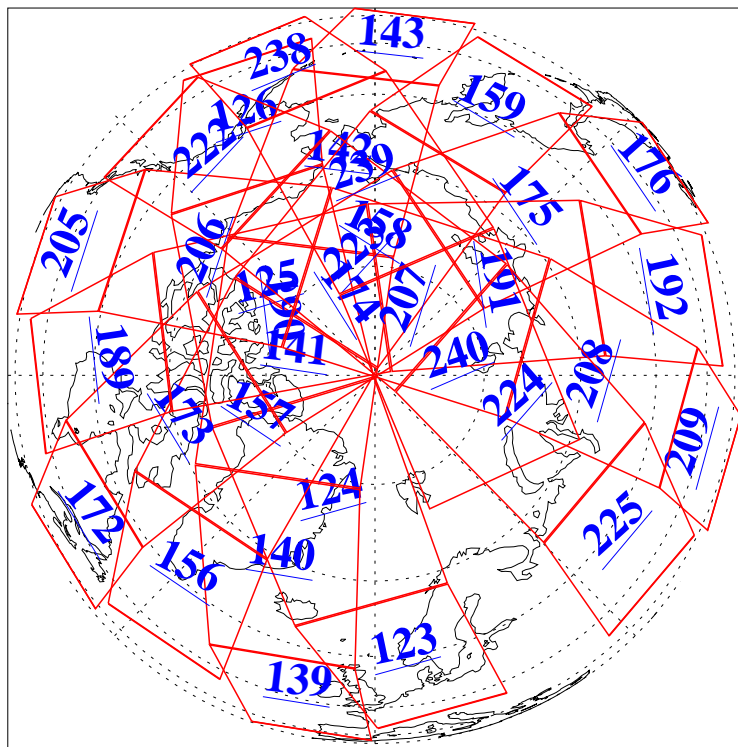

L1B Availability
AMSU Granules: 240
HSB Granules: 0
AIRS Granules: 240

29 May 2019
DoY 149
Aqua Day 6234
Granules: 1 to 120

Granules: 121 to 240

Legend: AMSU Available, HSB Available, AIRS Available

L1B Availability
AMSU Granules: 240
HSB Granules: 0
AIRS Granules: 240

29 May 2019
DoY 149
Aqua Day 6234
Ascending Granules

Descending Granules

Legend: AMSU Available, HSB Available, AIRS Available

L1B Availability
 AMSU Granules: 240
 HSB Granules: 0
 AIRS Granules: 240

29 May 2019
 DoY 149
 Aqua Day 6234

Northern Hemisphere Granules

Southern Hemisphere Granules

Legend: AMSU Available, HSB Available, AIRS Available