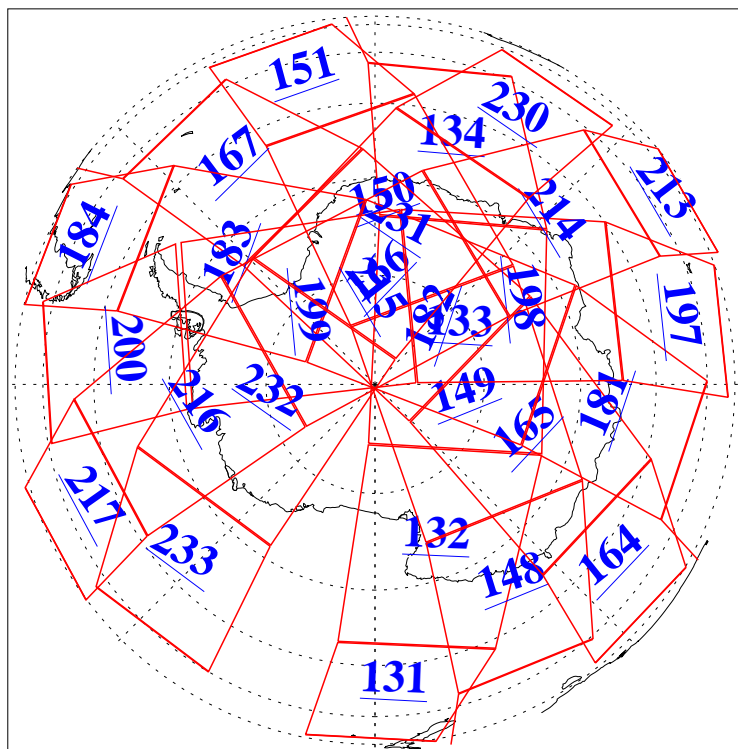

L1B Availability
AMSU Granules: 240
HSB Granules: 0
AIRS Granules: 240

29 May 2019
DoY 149
Aqua Day 6234
Granules: 1 to 120

Granules: 121 to 240

Legend: AMSU Available, HSB Available, AIRS Available

L1B Availability
AMSU Granules: 240
HSB Granules: 0
AIRS Granules: 240

29 May 2019
DoY 149
Aqua Day 6234
Ascending Granules

Descending Granules

Legend: AMSU Available, HSB Available, AIRS Available

L1B Availability
 AMSU Granules: 240
 HSB Granules: 0
 AIRS Granules: 240

29 May 2019
 DoY 149
 Aqua Day 6234

Northern Hemisphere Granules

Southern Hemisphere Granules

Legend: AMSU Available, HSB Available, AIRS Available