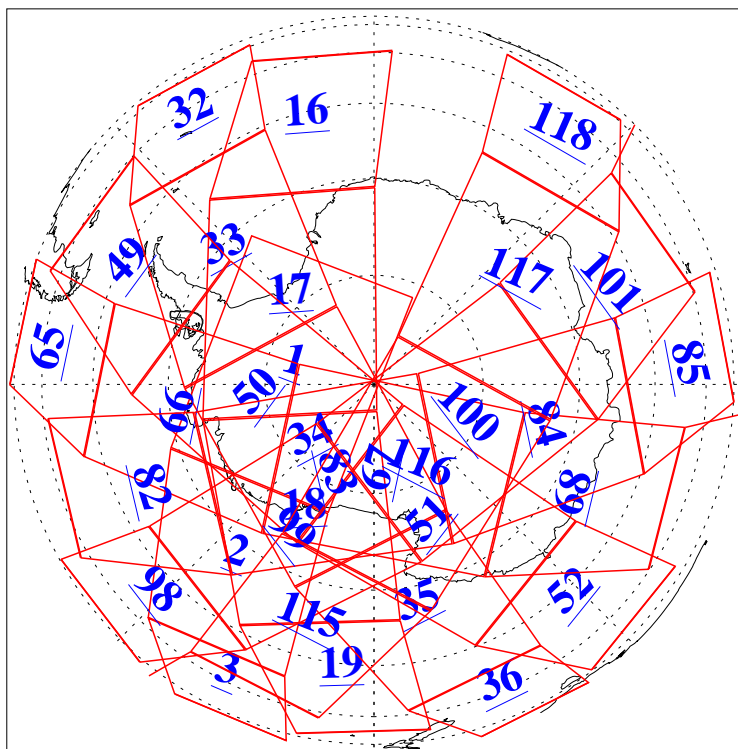

L1B Availability
AMSU Granules: 240
HSB Granules: 0
AIRS Granules: 240

29 May 2019
DoY 149
Aqua Day 6234
Granules: 1 to 120

Granules: 121 to 240

Legend: AMSU Available, HSB Available, AIRS Available

L1B Availability
AMSU Granules: 240
HSB Granules: 0
AIRS Granules: 240

29 May 2019
DoY 149
Aqua Day 6234
Ascending Granules

Descending Granules

Legend: AMSU Available, HSB Available, AIRS Available

L1B Availability
 AMSU Granules: 240
 HSB Granules: 0
 AIRS Granules: 240

29 May 2019
 DoY 149
 Aqua Day 6234

Northern Hemisphere Granules

Southern Hemisphere Granules

Legend: AMSU Available, HSB Available, AIRS Available