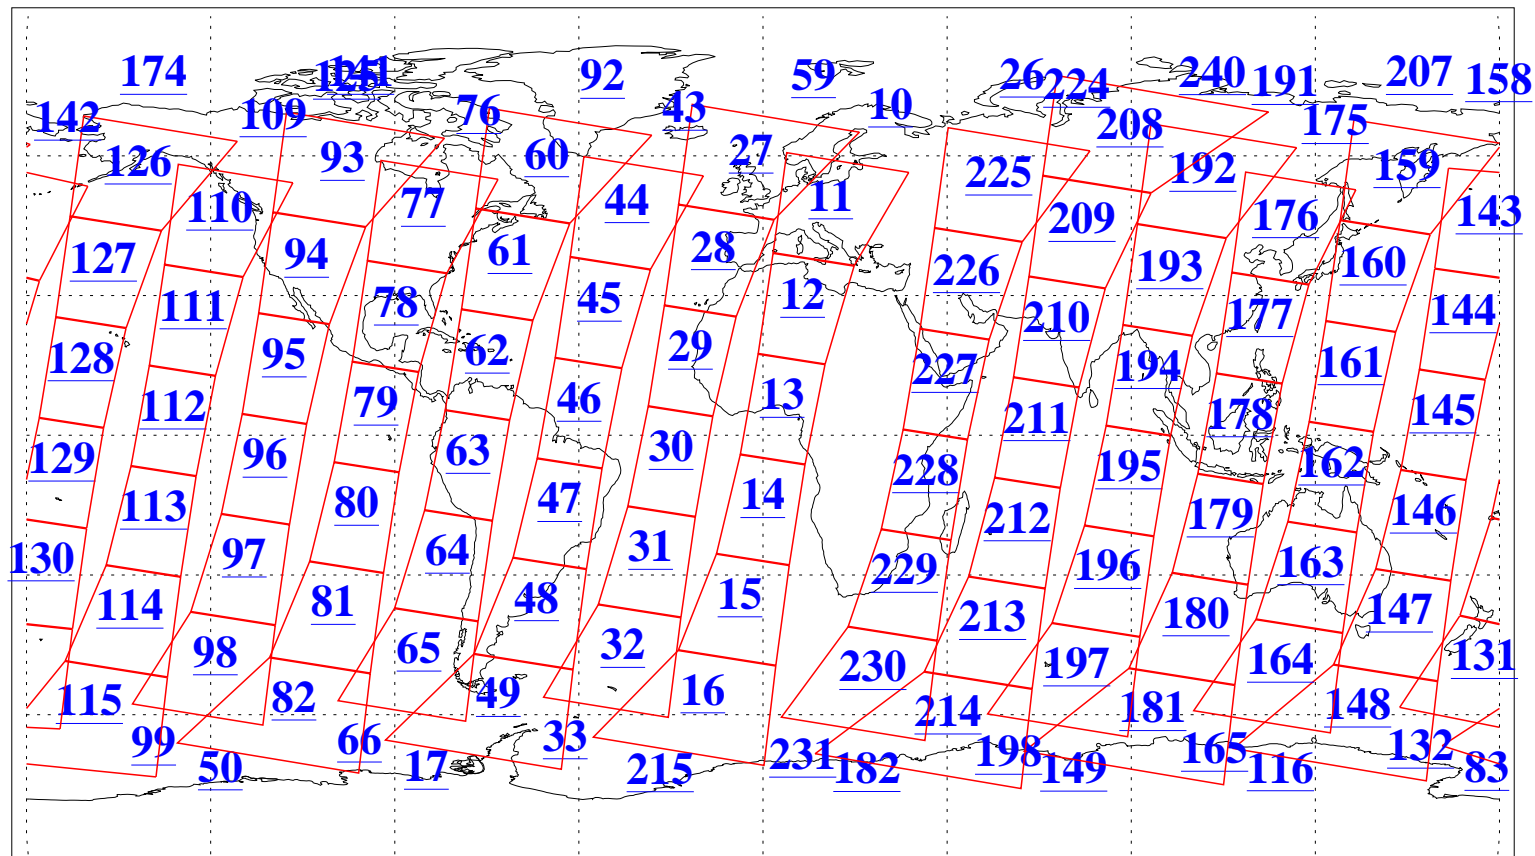

L1B Availability
AMSU Granules: 240
HSB Granules: 0
AIRS Granules: 240

29 May 2019
DoY 149
Aqua Day 6234
Granules: 1 to 120

Granules: 121 to 240

Legend: AMSU Available, HSB Available, AIRS Available

L1B Availability
AMSU Granules: 240
HSB Granules: 0
AIRS Granules: 240

29 May 2019
DoY 149
Aqua Day 6234
Ascending Granules

Descending Granules

Legend: AMSU Available, HSB Available, AIRS Available

L1B Availability
 AMSU Granules: 240
 HSB Granules: 0
 AIRS Granules: 240

29 May 2019
 DoY 149
 Aqua Day 6234

Northern Hemisphere Granules

Southern Hemisphere Granules

Legend: AMSU Available, HSB Available, AIRS Available