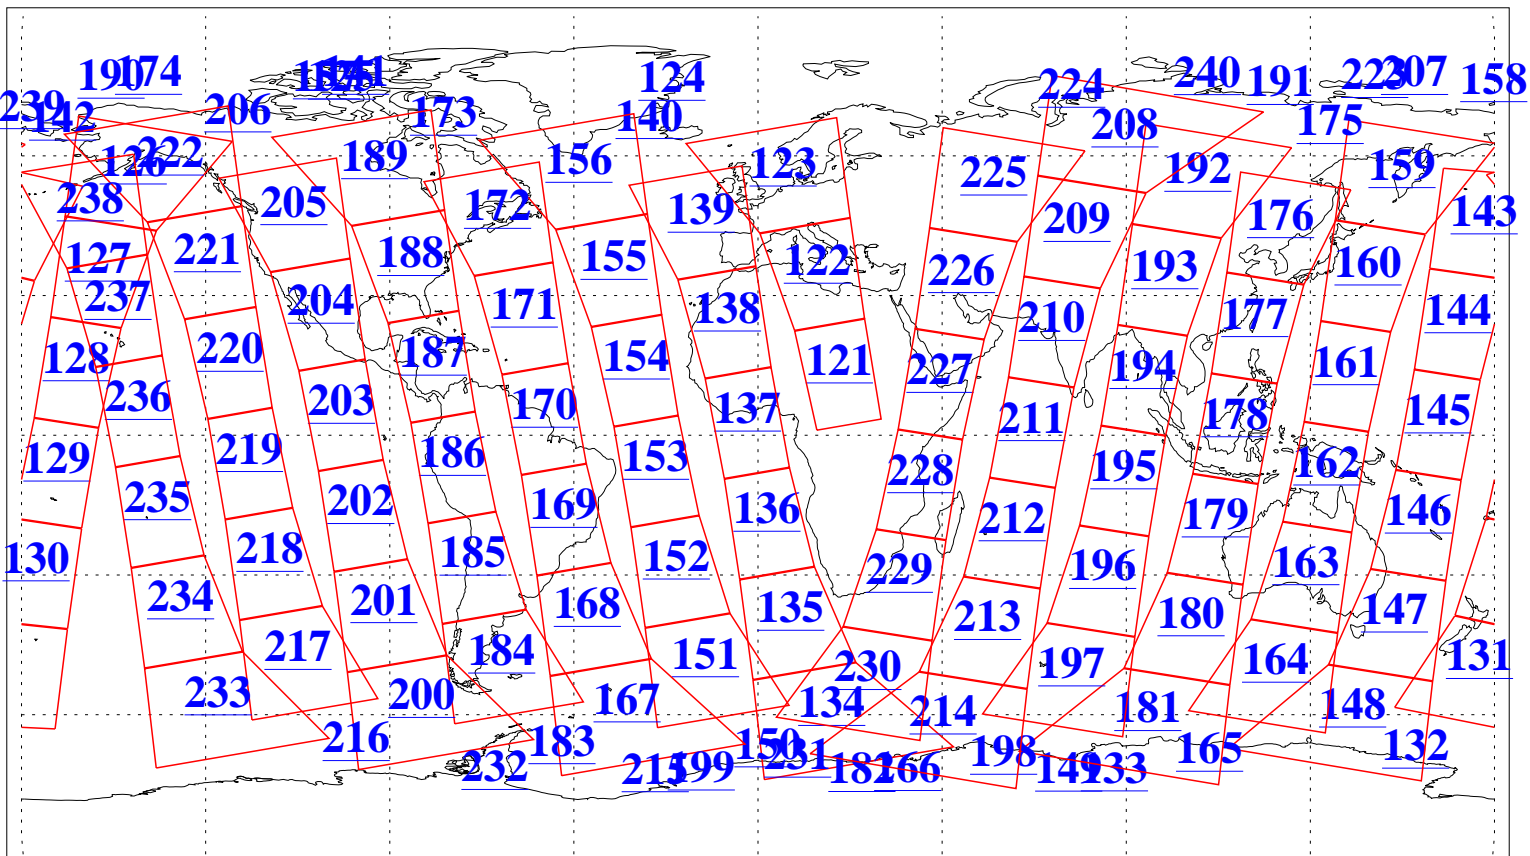

L1B Availability
AMSU Granules: 240
HSB Granules: 0
AIRS Granules: 240

29 May 2019
DoY 149
Aqua Day 6234
Granules: 1 to 120

Granules: 121 to 240

Legend: AMSU Available, HSB Available, AIRS Available

L1B Availability
AMSU Granules: 240
HSB Granules: 0
AIRS Granules: 240

29 May 2019
DoY 149
Aqua Day 6234
Ascending Granules

Descending Granules

Legend: AMSU Available, HSB Available, AIRS Available

L1B Availability
 AMSU Granules: 240
 HSB Granules: 0
 AIRS Granules: 240

29 May 2019
 DoY 149
 Aqua Day 6234

Northern Hemisphere Granules

Southern Hemisphere Granules

Legend: AMSU Available, HSB Available, AIRS Available