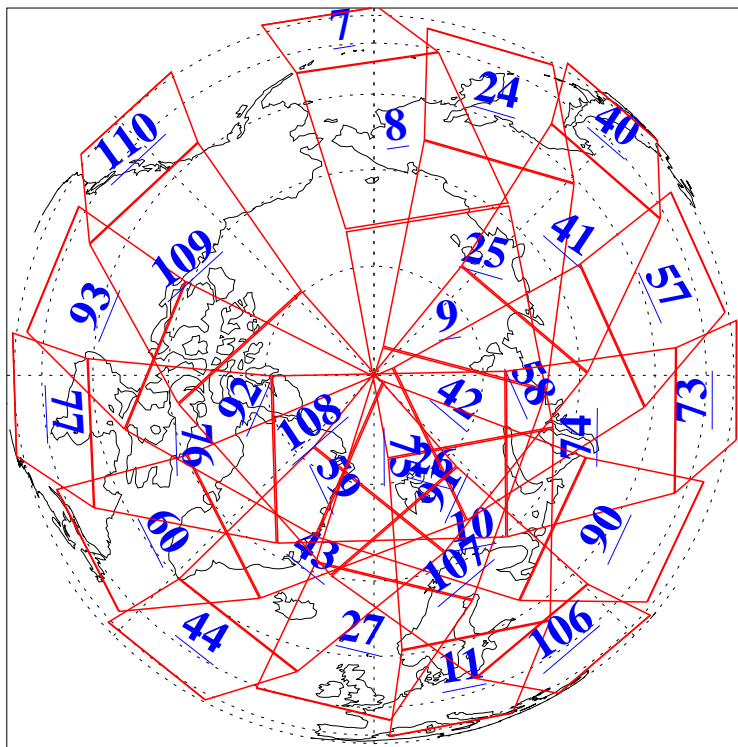

L1B Availability
AMSU Granules: 240
HSB Granules: 0
AIRS Granules: 240

29 May 2019
DoY 149
Aqua Day 6234
Granules: 1 to 120

Granules: 121 to 240

Legend: AMSU Available, HSB Available, AIRS Available

L1B Availability
AMSU Granules: 240
HSB Granules: 0
AIRS Granules: 240

29 May 2019
DoY 149
Aqua Day 6234
Ascending Granules

Descending Granules

Legend: AMSU Available, HSB Available, AIRS Available

L1B Availability
 AMSU Granules: 240
 HSB Granules: 0
 AIRS Granules: 240

29 May 2019
 DoY 149
 Aqua Day 6234

Northern Hemisphere Granules

Southern Hemisphere Granules

Legend: AMSU Available, HSB Available, AIRS Available