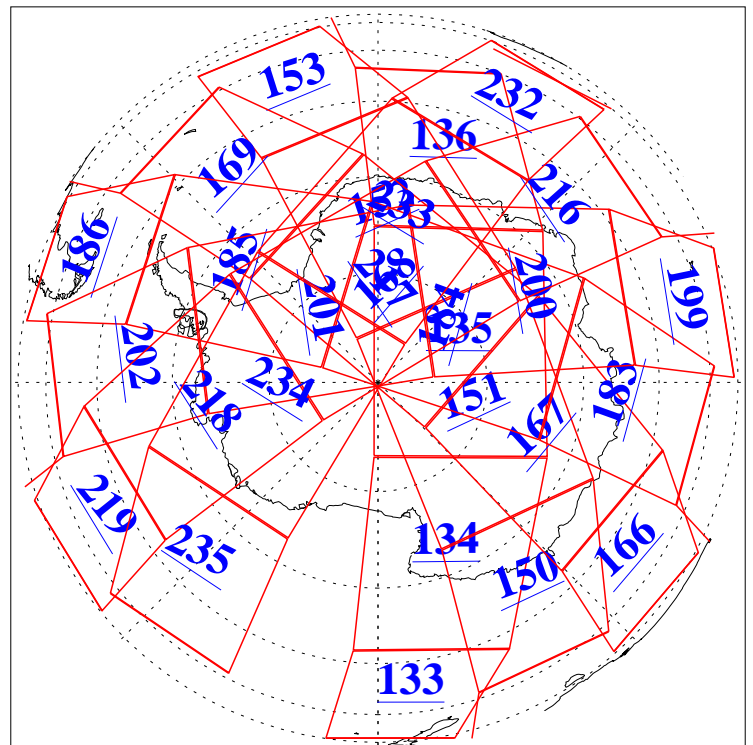

L1B Availability  
AMSU Granules: 240  
HSB Granules: 0  
AIRS Granules: 240

27 May 2019  
DoY 147  
Aqua Day 6232  
Granules: 1 to 120

Granules: 121 to 240

Legend: AMSU Available, HSB Available, AIRS Available

L1B Availability  
AMSU Granules: 240  
HSB Granules: 0  
AIRS Granules: 240

27 May 2019  
DoY 147  
Aqua Day 6232  
Ascending Granules

Descending Granules

Legend: AMSU Available, HSB Available, AIRS Available

L1B Availability  
 AMSU Granules: 240  
 HSB Granules: 0  
 AIRS Granules: 240

27 May 2019  
 DoY 147  
 Aqua Day 6232

Northern Hemisphere Granules

Southern Hemisphere Granules

Legend: AMSU Available, HSB Available, AIRS Available