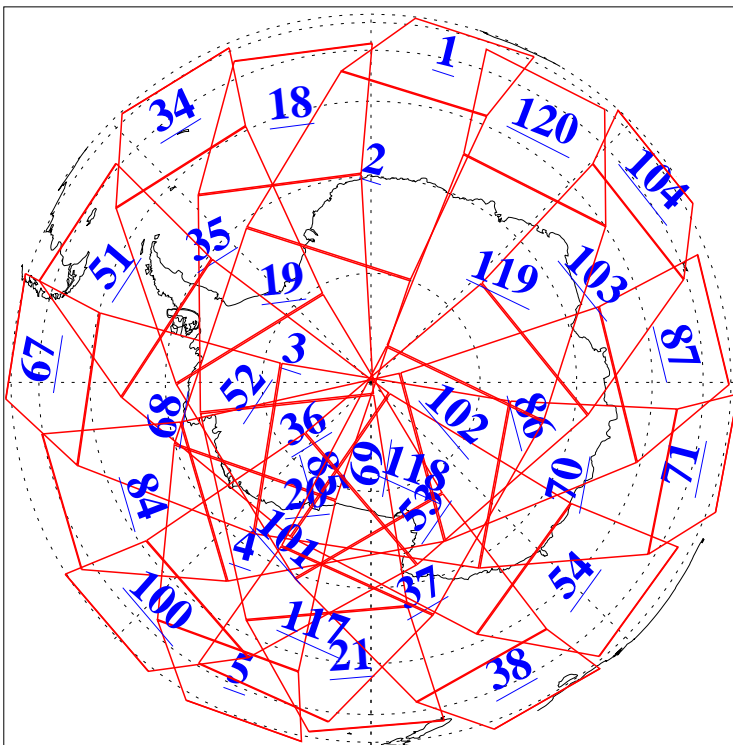

L1B Availability  
AMSU Granules: 240  
HSB Granules: 0  
AIRS Granules: 240

27 May 2019  
DoY 147  
Aqua Day 6232  
Granules: 1 to 120

Granules: 121 to 240

Legend: AMSU Available, HSB Available, AIRS Available

L1B Availability  
AMSU Granules: 240  
HSB Granules: 0  
AIRS Granules: 240

27 May 2019  
DoY 147  
Aqua Day 6232  
Ascending Granules

Descending Granules

Legend: AMSU Available, HSB Available, AIRS Available

L1B Availability  
 AMSU Granules: 240  
 HSB Granules: 0  
 AIRS Granules: 240

27 May 2019  
 DoY 147  
 Aqua Day 6232

Northern Hemisphere Granules

Southern Hemisphere Granules

Legend: AMSU Available, HSB Available, AIRS Available