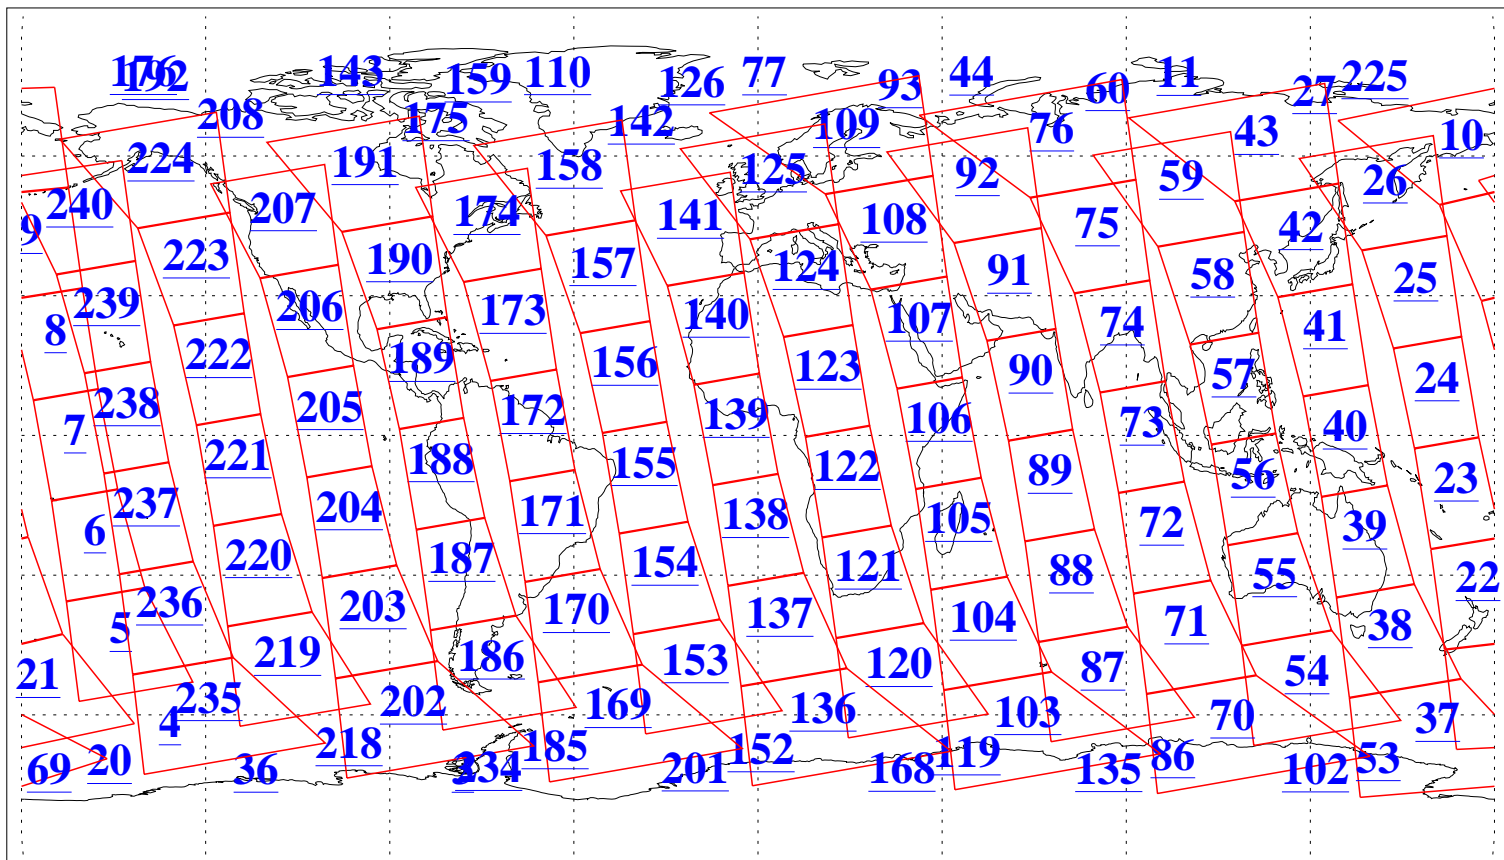

L1B Availability  
AMSU Granules: 240  
HSB Granules: 0  
AIRS Granules: 240

27 May 2019  
DoY 147  
Aqua Day 6232  
Granules: 1 to 120

Granules: 121 to 240

Legend: AMSU Available, HSB Available, AIRS Available

L1B Availability  
AMSU Granules: 240  
HSB Granules: 0  
AIRS Granules: 240

27 May 2019  
DoY 147  
Aqua Day 6232  
Ascending Granules

Descending Granules

Legend: AMSU Available, HSB Available, AIRS Available

L1B Availability  
 AMSU Granules: 240  
 HSB Granules: 0  
 AIRS Granules: 240

27 May 2019  
 DoY 147  
 Aqua Day 6232

Northern Hemisphere Granules

Southern Hemisphere Granules

Legend: AMSU Available, HSB Available, AIRS Available