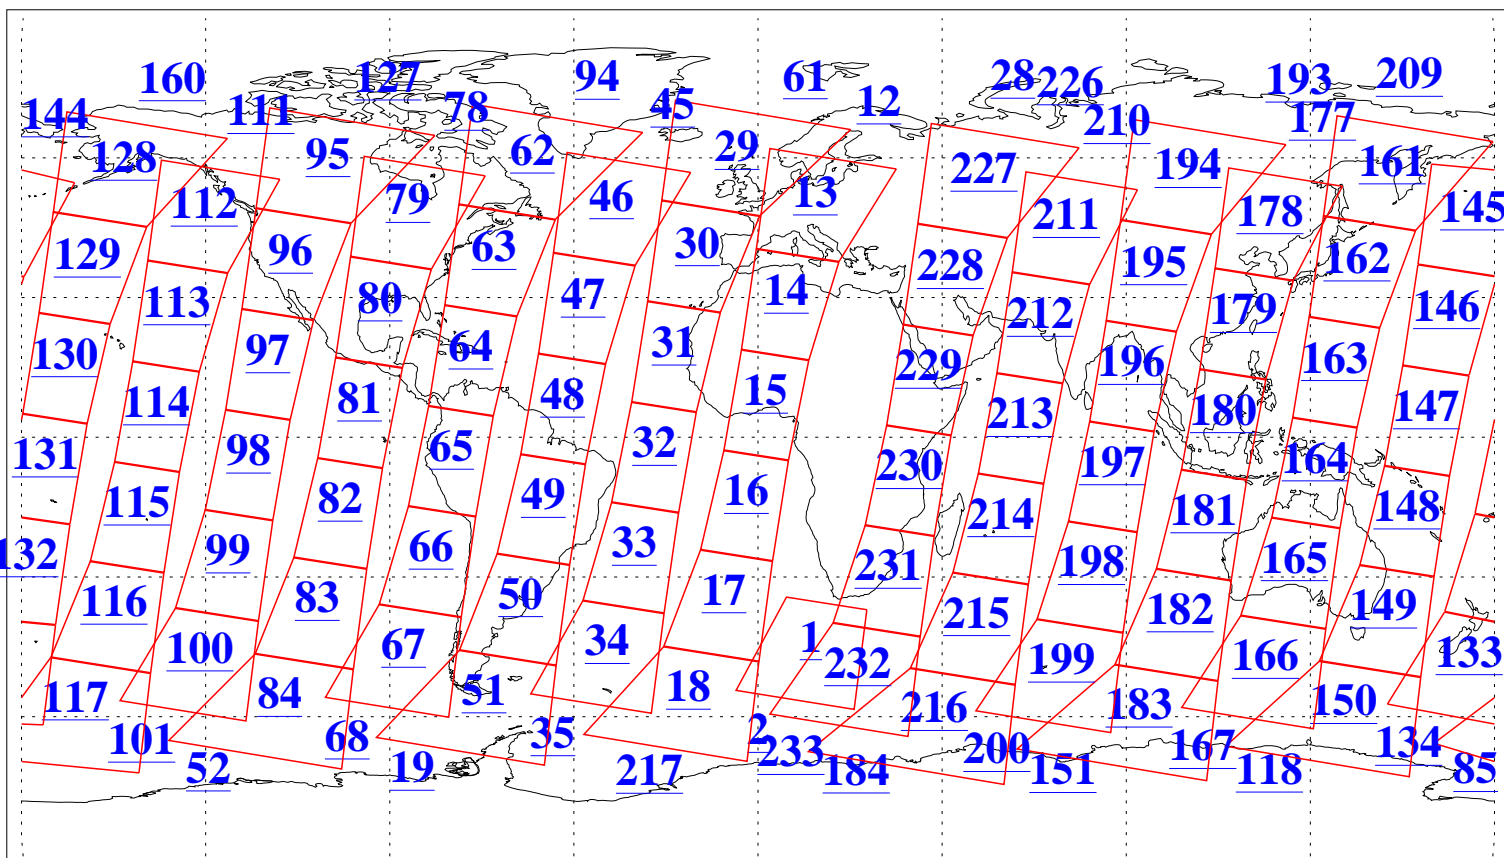

L1B Availability  
AMSU Granules: 240  
HSB Granules: 0  
AIRS Granules: 240

27 May 2019  
DoY 147  
Aqua Day 6232  
Granules: 1 to 120

Granules: 121 to 240

Legend: AMSU Available, HSB Available, AIRS Available

L1B Availability  
AMSU Granules: 240  
HSB Granules: 0  
AIRS Granules: 240

27 May 2019  
DoY 147  
Aqua Day 6232  
Ascending Granules

Descending Granules

Legend: AMSU Available, HSB Available, AIRS Available

L1B Availability  
 AMSU Granules: 240  
 HSB Granules: 0  
 AIRS Granules: 240

27 May 2019  
 DoY 147  
 Aqua Day 6232

Northern Hemisphere Granules

Southern Hemisphere Granules

Legend: AMSU Available, HSB Available, AIRS Available