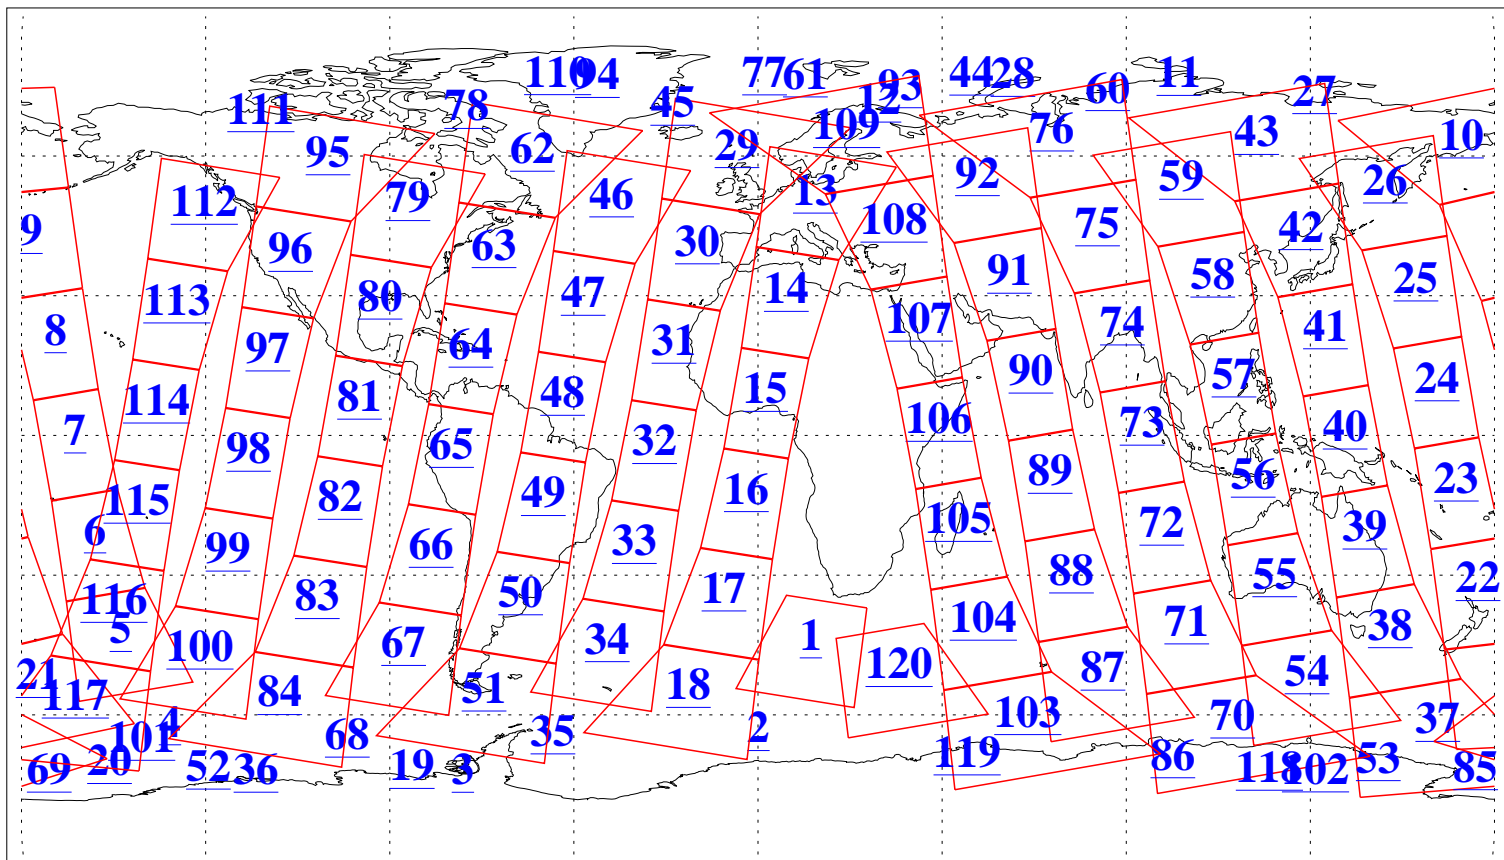

L1B Availability  
AMSU Granules: 240  
HSB Granules: 0  
AIRS Granules: 240

27 May 2019  
DoY 147  
Aqua Day 6232  
Granules: 1 to 120

Granules: 121 to 240

Legend: AMSU Available, HSB Available, AIRS Available

L1B Availability  
AMSU Granules: 240  
HSB Granules: 0  
AIRS Granules: 240

27 May 2019  
DoY 147  
Aqua Day 6232  
Ascending Granules

Descending Granules

Legend: AMSU Available, HSB Available, AIRS Available

L1B Availability  
 AMSU Granules: 240  
 HSB Granules: 0  
 AIRS Granules: 240

27 May 2019  
 DoY 147  
 Aqua Day 6232

Northern Hemisphere Granules

Southern Hemisphere Granules

Legend: AMSU Available, HSB Available, AIRS Available