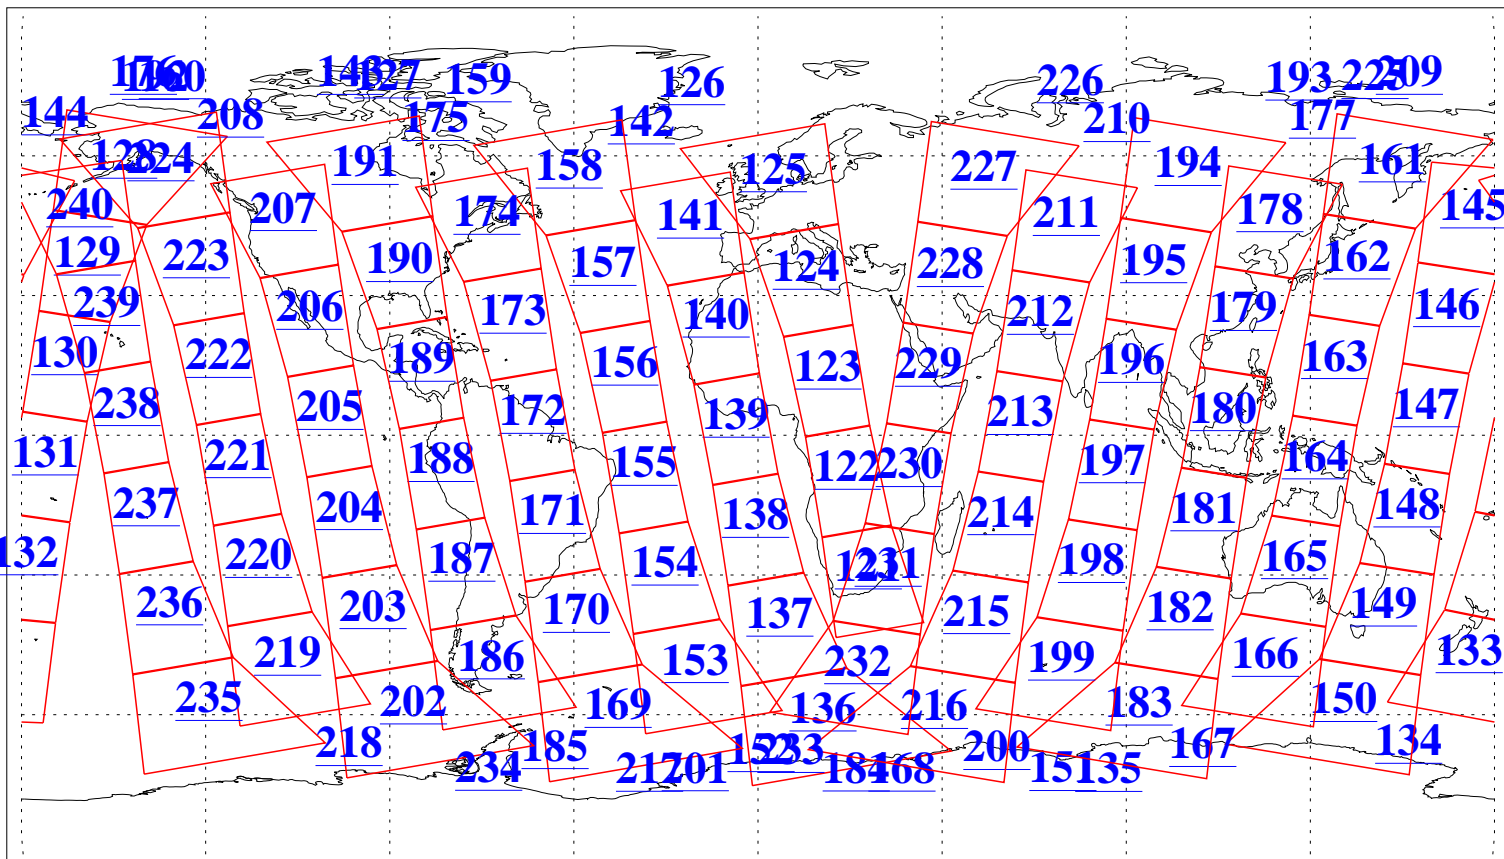

L1B Availability  
AMSU Granules: 240  
HSB Granules: 0  
AIRS Granules: 240

27 May 2019  
DoY 147  
Aqua Day 6232  
Granules: 1 to 120

Granules: 121 to 240

Legend: AMSU Available, HSB Available, AIRS Available

L1B Availability  
AMSU Granules: 240  
HSB Granules: 0  
AIRS Granules: 240

27 May 2019  
DoY 147  
Aqua Day 6232  
Ascending Granules

Descending Granules

Legend: AMSU Available, HSB Available, AIRS Available

L1B Availability  
 AMSU Granules: 240  
 HSB Granules: 0  
 AIRS Granules: 240

27 May 2019  
 DoY 147  
 Aqua Day 6232

Northern Hemisphere Granules

Southern Hemisphere Granules

Legend: AMSU Available, HSB Available, AIRS Available