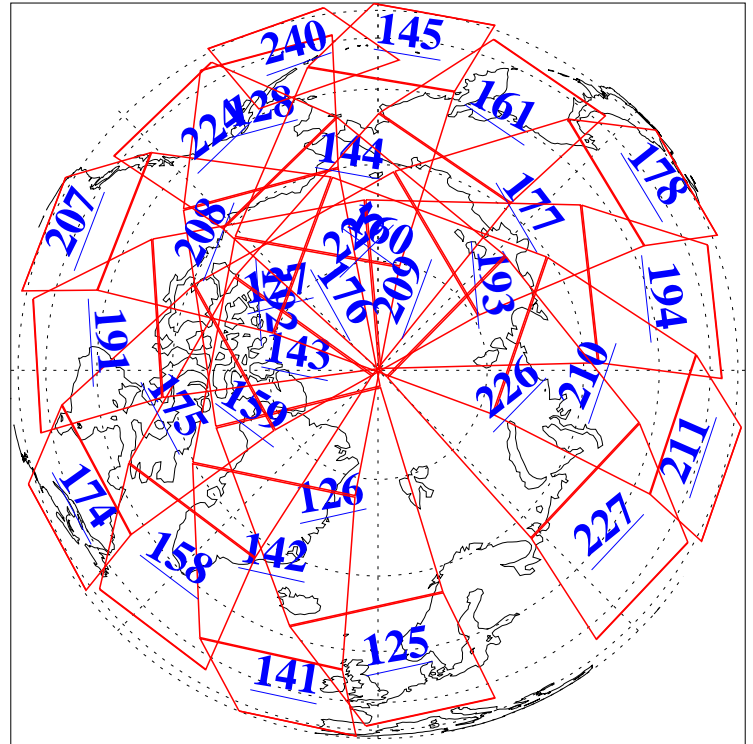

L1B Availability  
AMSU Granules: 240  
HSB Granules: 0  
AIRS Granules: 240

27 May 2019  
DoY 147  
Aqua Day 6232  
Ascending Granules

Descending Granules

Legend: AMSU Available, HSB Available, AIRS Available

L1B Availability  
 AMSU Granules: 240  
 HSB Granules: 0  
 AIRS Granules: 240

27 May 2019  
 DoY 147  
 Aqua Day 6232

Northern Hemisphere Granules

Southern Hemisphere Granules

Legend: AMSU Available, HSB Available, AIRS Available