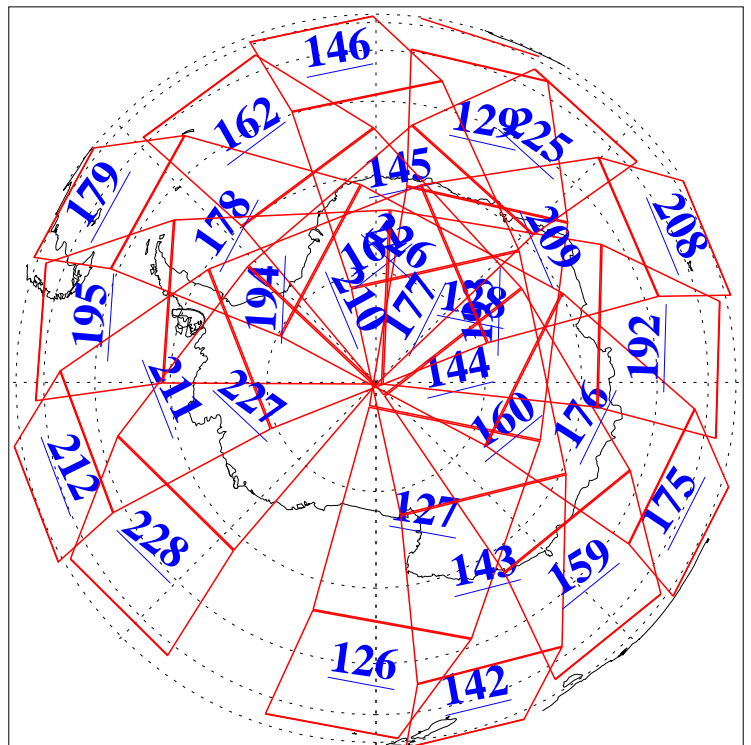

26 May 2019
DoY 146
Aqua Day 6231
Ascending Granules

Descending Granules

Legend: AMSU Available, HSB Available, AIRS Available

L1B Availability
 AMSU Granules: 240
 HSB Granules: 0
 AIRS Granules: 240

26 May 2019
 DoY 146
 Aqua Day 6231

Northern Hemisphere Granules

Southern Hemisphere Granules

Legend: AMSU Available, HSB Available, AIRS Available