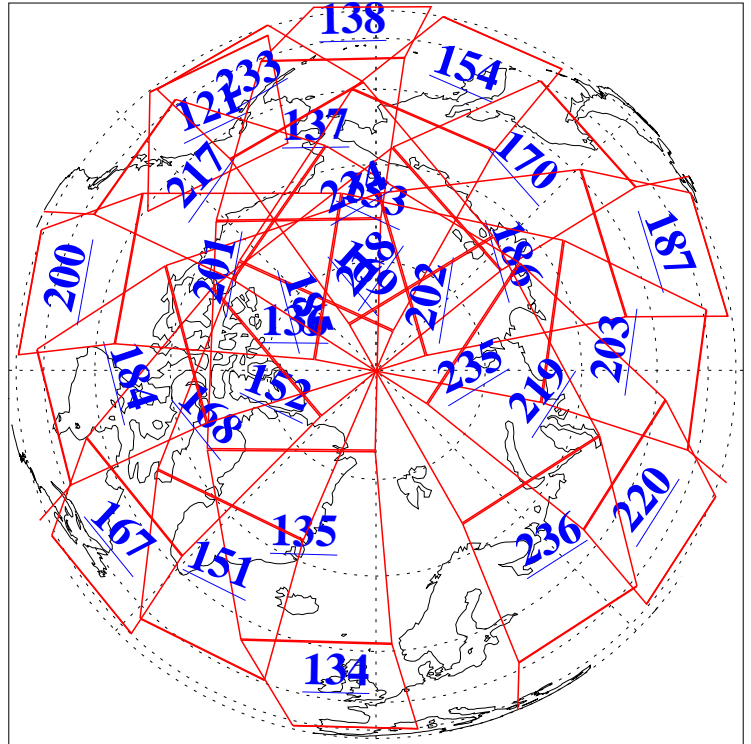

L1B Availability
AMSU Granules: 240
HSB Granules: 0
AIRS Granules: 240

26 May 2019
DoY 146
Aqua Day 6231
Granules: 1 to 120

Granules: 121 to 240

Legend: AMSU Available, HSB Available, AIRS Available

L1B Availability
AMSU Granules: 240
HSB Granules: 0
AIRS Granules: 240

26 May 2019
DoY 146
Aqua Day 6231
Ascending Granules

Descending Granules

Legend: AMSU Available, HSB Available, AIRS Available

L1B Availability
 AMSU Granules: 240
 HSB Granules: 0
 AIRS Granules: 240

26 May 2019
 DoY 146
 Aqua Day 6231

Northern Hemisphere Granules

Southern Hemisphere Granules

Legend: AMSU Available, HSB Available, AIRS Available