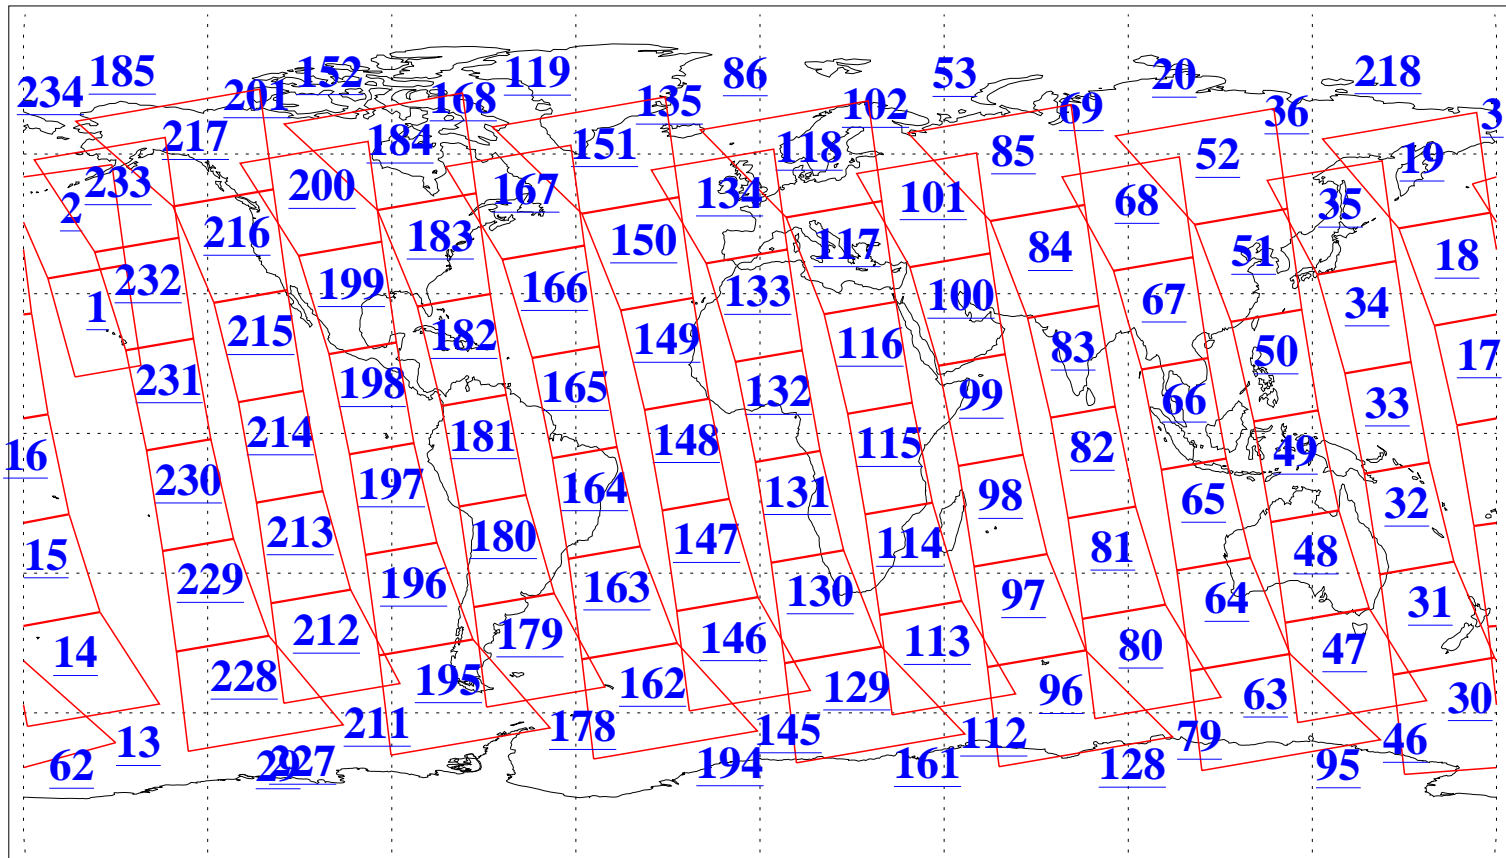

L1B Availability
AMSU Granules: 240
HSB Granules: 0
AIRS Granules: 240

26 May 2019
DoY 146
Aqua Day 6231
Granules: 1 to 120

Granules: 121 to 240

Legend: AMSU Available, HSB Available, AIRS Available

L1B Availability
AMSU Granules: 240
HSB Granules: 0
AIRS Granules: 240

26 May 2019
DoY 146
Aqua Day 6231
Ascending Granules

Descending Granules

Legend: AMSU Available, HSB Available, AIRS Available

L1B Availability
 AMSU Granules: 240
 HSB Granules: 0
 AIRS Granules: 240

26 May 2019
 DoY 146
 Aqua Day 6231

Northern Hemisphere Granules

Southern Hemisphere Granules

Legend: AMSU Available, HSB Available, AIRS Available