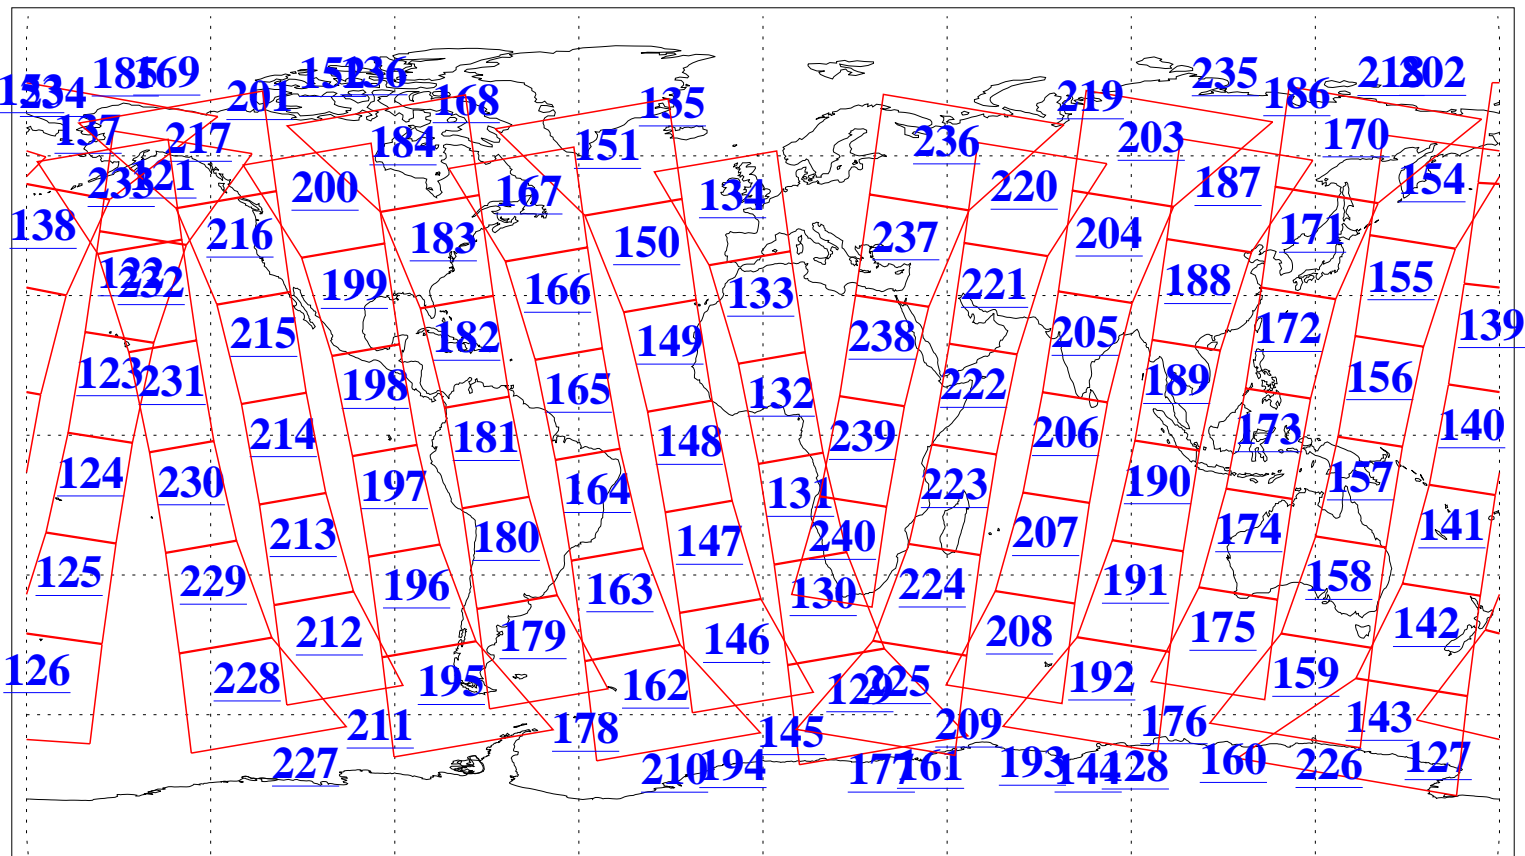

L1B Availability
AMSU Granules: 240
HSB Granules: 0
AIRS Granules: 240

26 May 2019
DoY 146
Aqua Day 6231
Granules: 1 to 120

Granules: 121 to 240

Legend: AMSU Available, HSB Available, AIRS Available

L1B Availability
AMSU Granules: 240
HSB Granules: 0
AIRS Granules: 240

26 May 2019
DoY 146
Aqua Day 6231
Ascending Granules

Descending Granules

Legend: AMSU Available, HSB Available, AIRS Available

L1B Availability
 AMSU Granules: 240
 HSB Granules: 0
 AIRS Granules: 240

26 May 2019
 DoY 146
 Aqua Day 6231

Northern Hemisphere Granules

Southern Hemisphere Granules

Legend: AMSU Available, HSB Available, AIRS Available