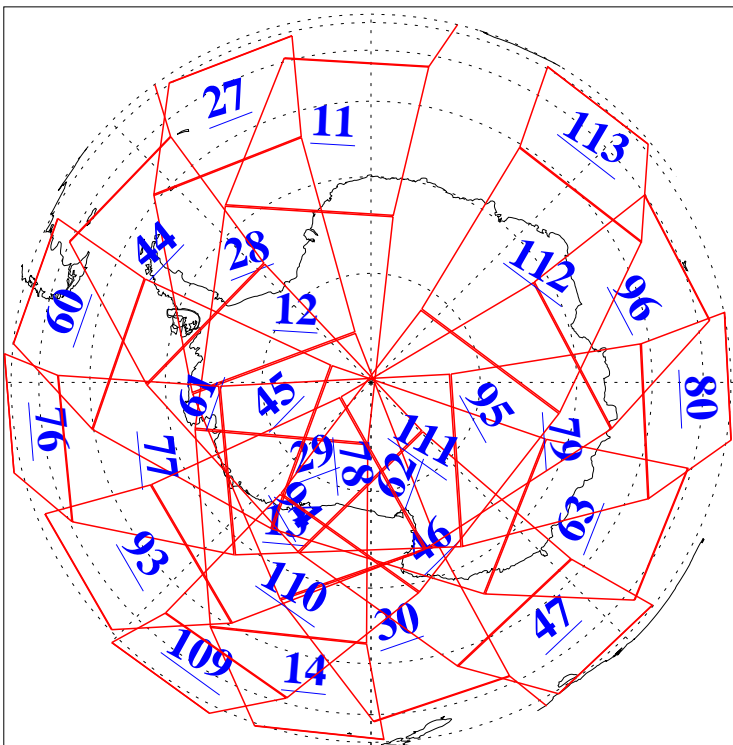

L1B Availability
AMSU Granules: 240
HSB Granules: 0
AIRS Granules: 240

26 May 2019
DoY 146
Aqua Day 6231
Granules: 1 to 120

Granules: 121 to 240

Legend: AMSU Available, HSB Available, AIRS Available

L1B Availability
AMSU Granules: 240
HSB Granules: 0
AIRS Granules: 240

26 May 2019
DoY 146
Aqua Day 6231
Ascending Granules

Descending Granules

Legend: AMSU Available, HSB Available, AIRS Available

L1B Availability
 AMSU Granules: 240
 HSB Granules: 0
 AIRS Granules: 240

26 May 2019
 DoY 146
 Aqua Day 6231

Northern Hemisphere Granules

Southern Hemisphere Granules

Legend: AMSU Available, HSB Available, AIRS Available