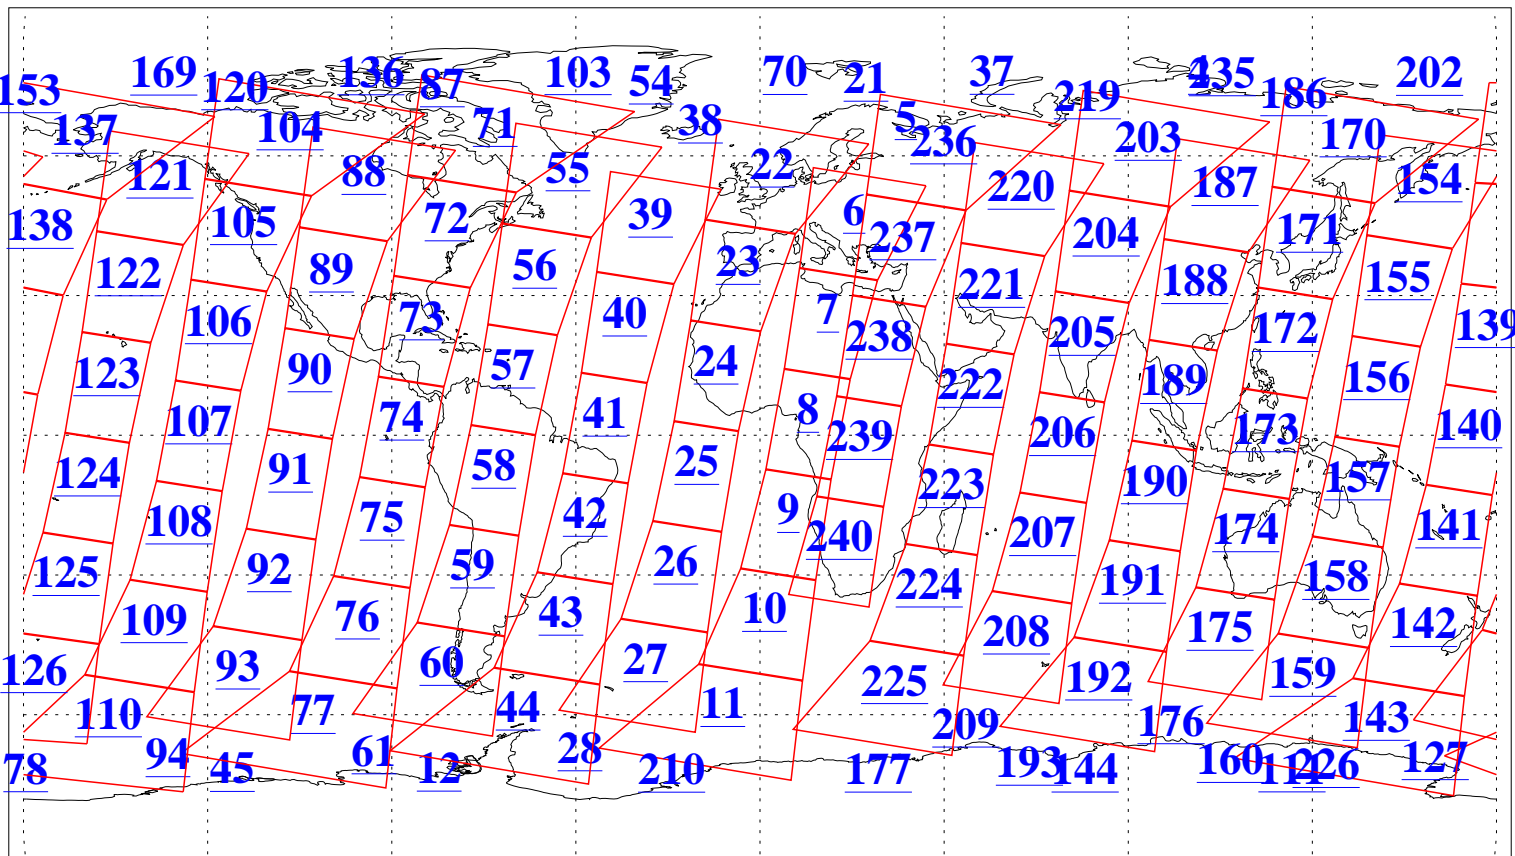

L1B Availability
AMSU Granules: 240
HSB Granules: 0
AIRS Granules: 240

26 May 2019
DoY 146
Aqua Day 6231
Granules: 1 to 120

Granules: 121 to 240

Legend: AMSU Available, HSB Available, AIRS Available

L1B Availability
AMSU Granules: 240
HSB Granules: 0
AIRS Granules: 240

26 May 2019
DoY 146
Aqua Day 6231
Ascending Granules

Descending Granules

Legend: AMSU Available, HSB Available, AIRS Available

L1B Availability
 AMSU Granules: 240
 HSB Granules: 0
 AIRS Granules: 240

26 May 2019
 DoY 146
 Aqua Day 6231

Northern Hemisphere Granules

Southern Hemisphere Granules

Legend: AMSU Available, HSB Available, AIRS Available