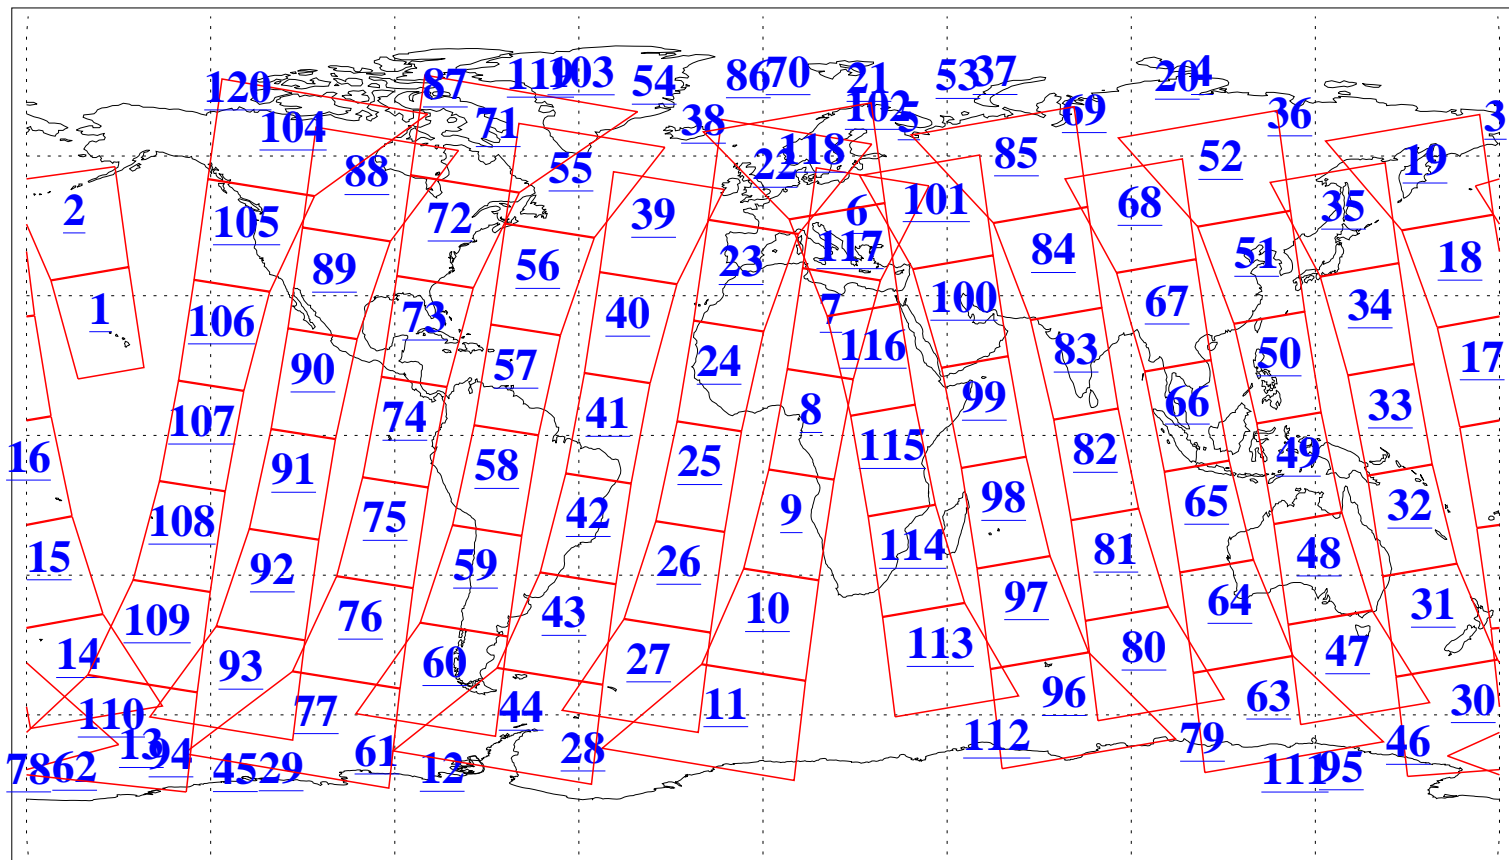

L1B Availability
AMSU Granules: 240
HSB Granules: 0
AIRS Granules: 240

26 May 2019
DoY 146
Aqua Day 6231
Granules: 1 to 120

Granules: 121 to 240

Legend: AMSU Available, HSB Available, AIRS Available

L1B Availability
AMSU Granules: 240
HSB Granules: 0
AIRS Granules: 240

26 May 2019
DoY 146
Aqua Day 6231
Ascending Granules

Descending Granules

Legend: AMSU Available, HSB Available, AIRS Available

L1B Availability
 AMSU Granules: 240
 HSB Granules: 0
 AIRS Granules: 240

26 May 2019
 DoY 146
 Aqua Day 6231

Northern Hemisphere Granules

Southern Hemisphere Granules

Legend: AMSU Available, HSB Available, AIRS Available