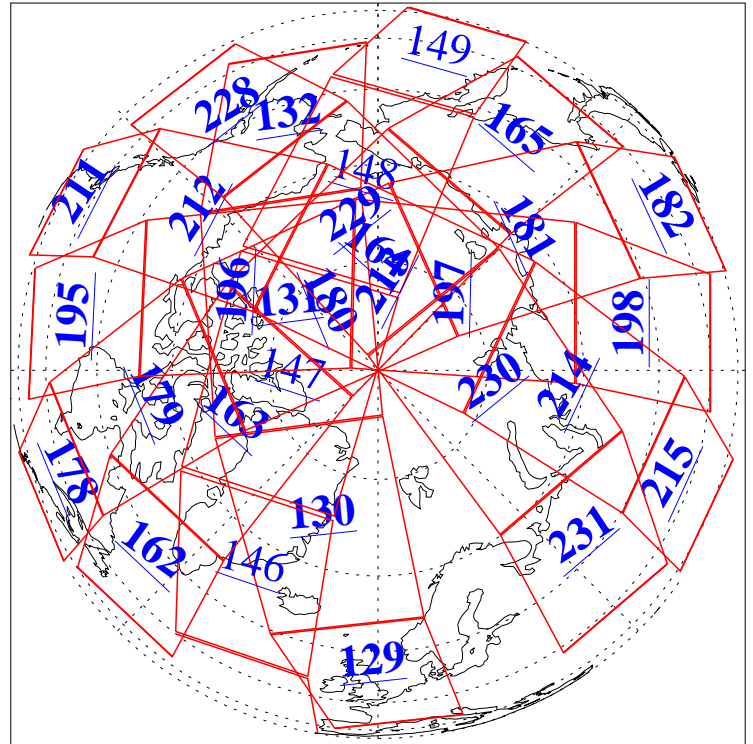

23 May 2019
DoY 143
Aqua Day 6228

Ascending Granules

Descending Granules

Legend: AMSU Available, HSB Available, AIRS Available

L1B Availability
 AMSU Granules: 240
 HSB Granules: 0
 AIRS Granules: 223

23 May 2019
 DoY 143
 Aqua Day 6228

Northern Hemisphere Granules

Southern Hemisphere Granules

Legend: AMSU Available, HSB Available, AIRS Available