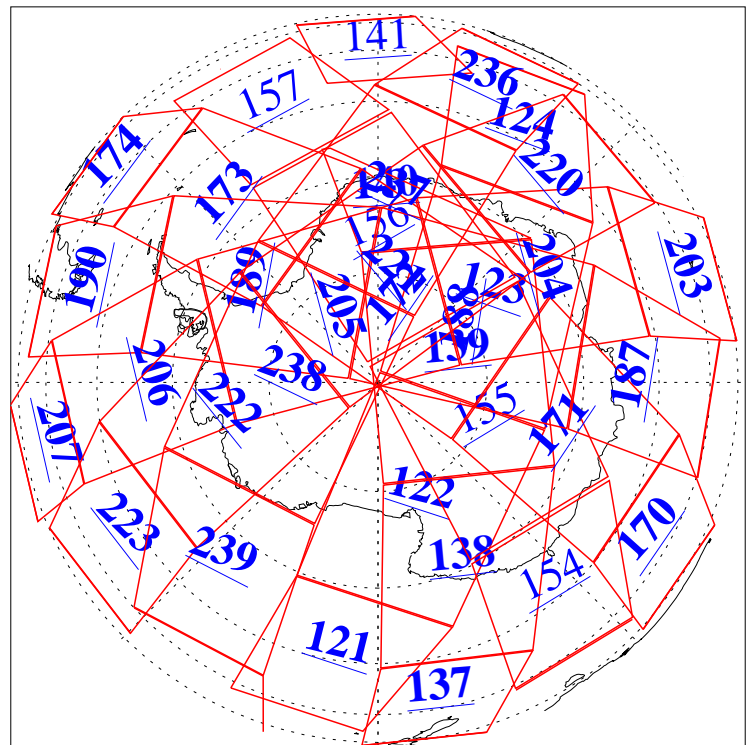

L1B Availability
AMSU Granules: 240
HSB Granules: 0
AIRS Granules: 223

23 May 2019
DoY 143
Aqua Day 6228
Granules: 1 to 120

Granules: 121 to 240

Legend: AMSU Available, HSB Available, AIRS Available

L1B Availability
AMSU Granules: 240
HSB Granules: 0
AIRS Granules: 223

23 May 2019
DoY 143
Aqua Day 6228

Ascending Granules

Descending Granules

Legend: AMSU Available, HSB Available, AIRS Available

L1B Availability
 AMSU Granules: 240
 HSB Granules: 0
 AIRS Granules: 223

23 May 2019
 DoY 143
 Aqua Day 6228

Northern Hemisphere Granules

Southern Hemisphere Granules

Legend: AMSU Available, HSB Available, AIRS Available