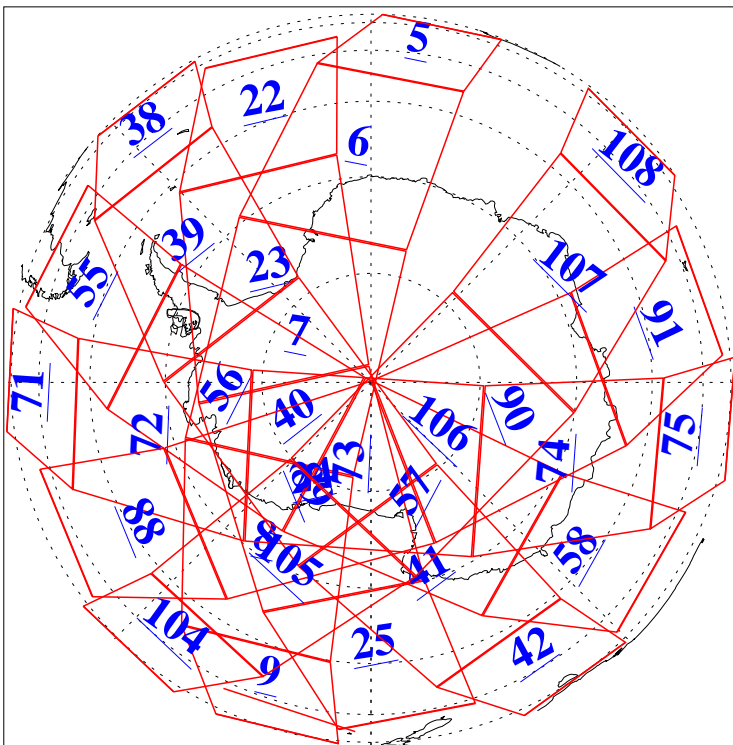

L1B Availability
AMSU Granules: 240
HSB Granules: 0
AIRS Granules: 223

23 May 2019
DoY 143
Aqua Day 6228
Granules: 1 to 120

Granules: 121 to 240

Legend: AMSU Available, HSB Available, AIRS Available

L1B Availability
AMSU Granules: 240
HSB Granules: 0
AIRS Granules: 223

23 May 2019
DoY 143
Aqua Day 6228

Ascending Granules

Descending Granules

Legend: AMSU Available, HSB Available, AIRS Available

L1B Availability
 AMSU Granules: 240
 HSB Granules: 0
 AIRS Granules: 223

23 May 2019
 DoY 143
 Aqua Day 6228

Northern Hemisphere Granules

Southern Hemisphere Granules

Legend: AMSU Available, HSB Available, AIRS Available