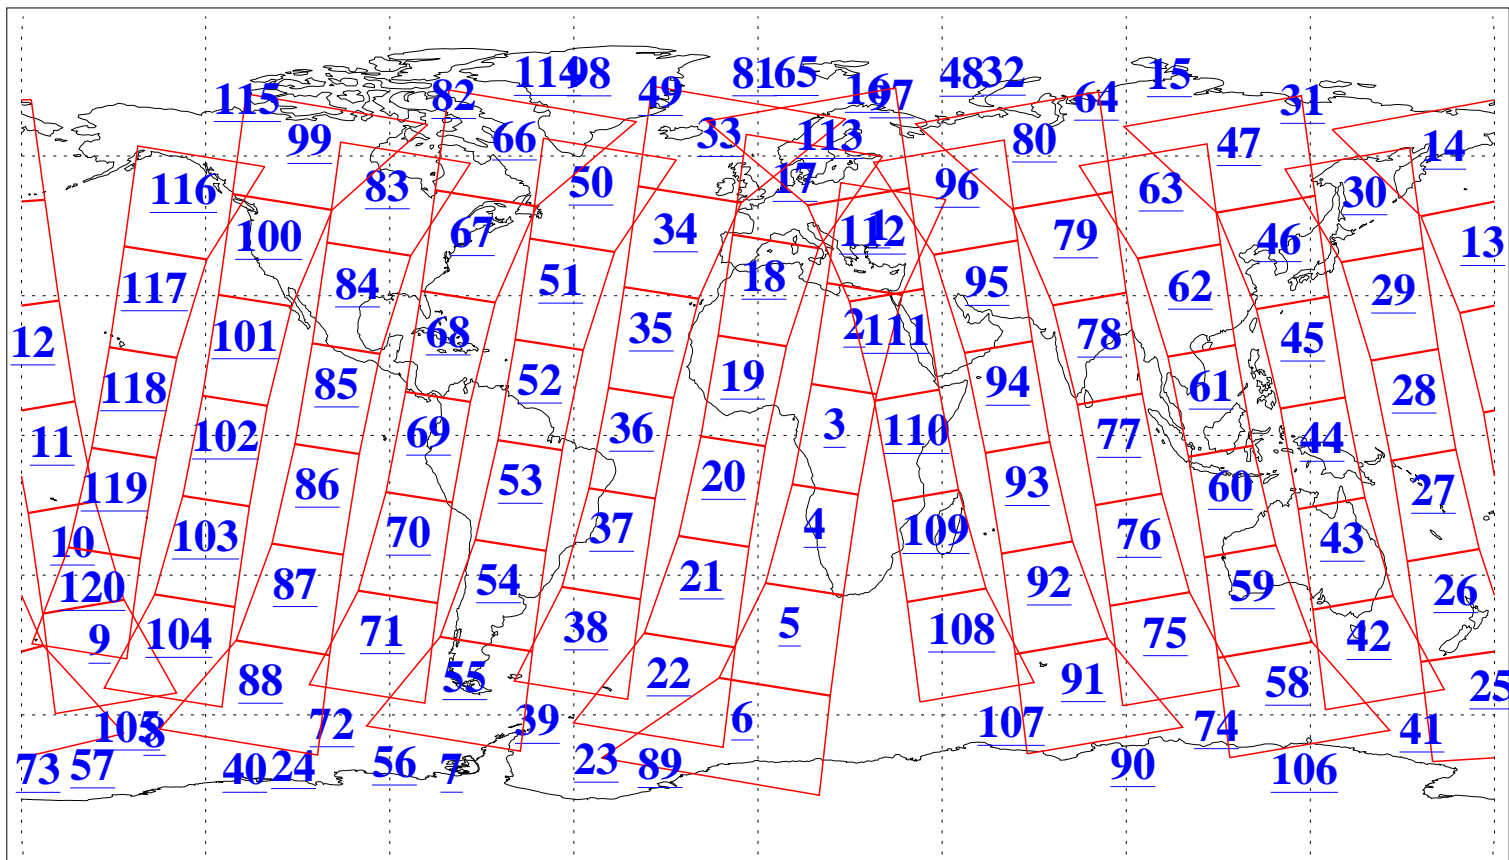

L1B Availability
AMSU Granules: 240
HSB Granules: 0
AIRS Granules: 223

23 May 2019
DoY 143
Aqua Day 6228
Granules: 1 to 120

Granules: 121 to 240

Legend: AMSU Available, HSB Available, AIRS Available

L1B Availability
AMSU Granules: 240
HSB Granules: 0
AIRS Granules: 223

23 May 2019
DoY 143
Aqua Day 6228

Ascending Granules

Descending Granules

Legend: AMSU Available, HSB Available, AIRS Available

L1B Availability
 AMSU Granules: 240
 HSB Granules: 0
 AIRS Granules: 223

23 May 2019
 DoY 143
 Aqua Day 6228

Northern Hemisphere Granules

Southern Hemisphere Granules

Legend: AMSU Available, HSB Available, AIRS Available