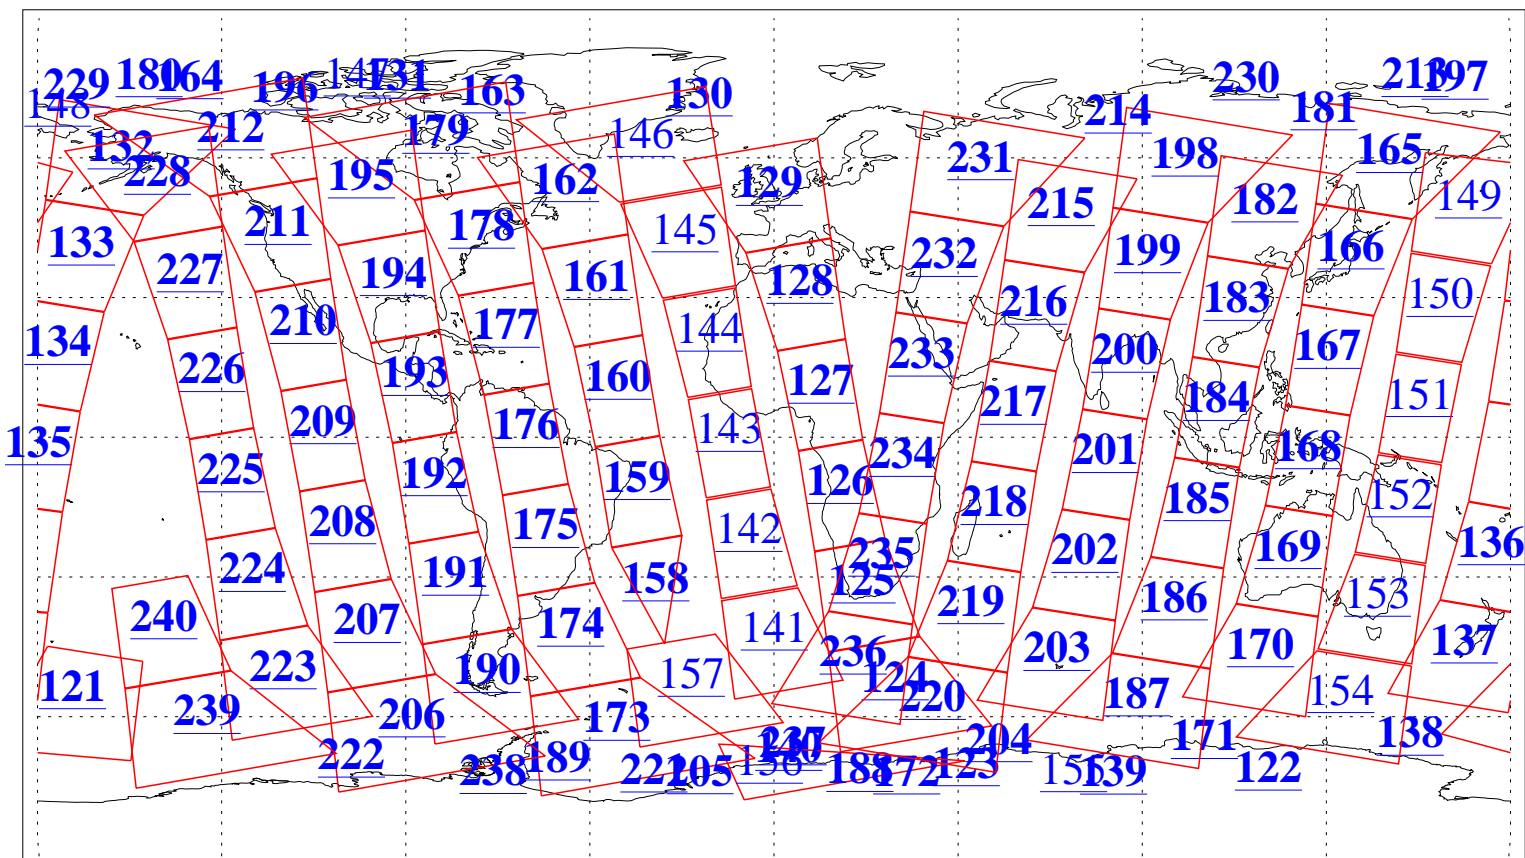

L1B Availability
AMSU Granules: 240
HSB Granules: 0
AIRS Granules: 223

23 May 2019
DoY 143
Aqua Day 6228
Granules: 1 to 120

Granules: 121 to 240

Legend: AMSU Available, HSB Available, AIRS Available

L1B Availability
AMSU Granules: 240
HSB Granules: 0
AIRS Granules: 223

23 May 2019
DoY 143
Aqua Day 6228

Ascending Granules

Descending Granules

Legend: AMSU Available, HSB Available, AIRS Available

L1B Availability
 AMSU Granules: 240
 HSB Granules: 0
 AIRS Granules: 223

23 May 2019
 DoY 143
 Aqua Day 6228

Northern Hemisphere Granules

Southern Hemisphere Granules

Legend: AMSU Available, HSB Available, AIRS Available