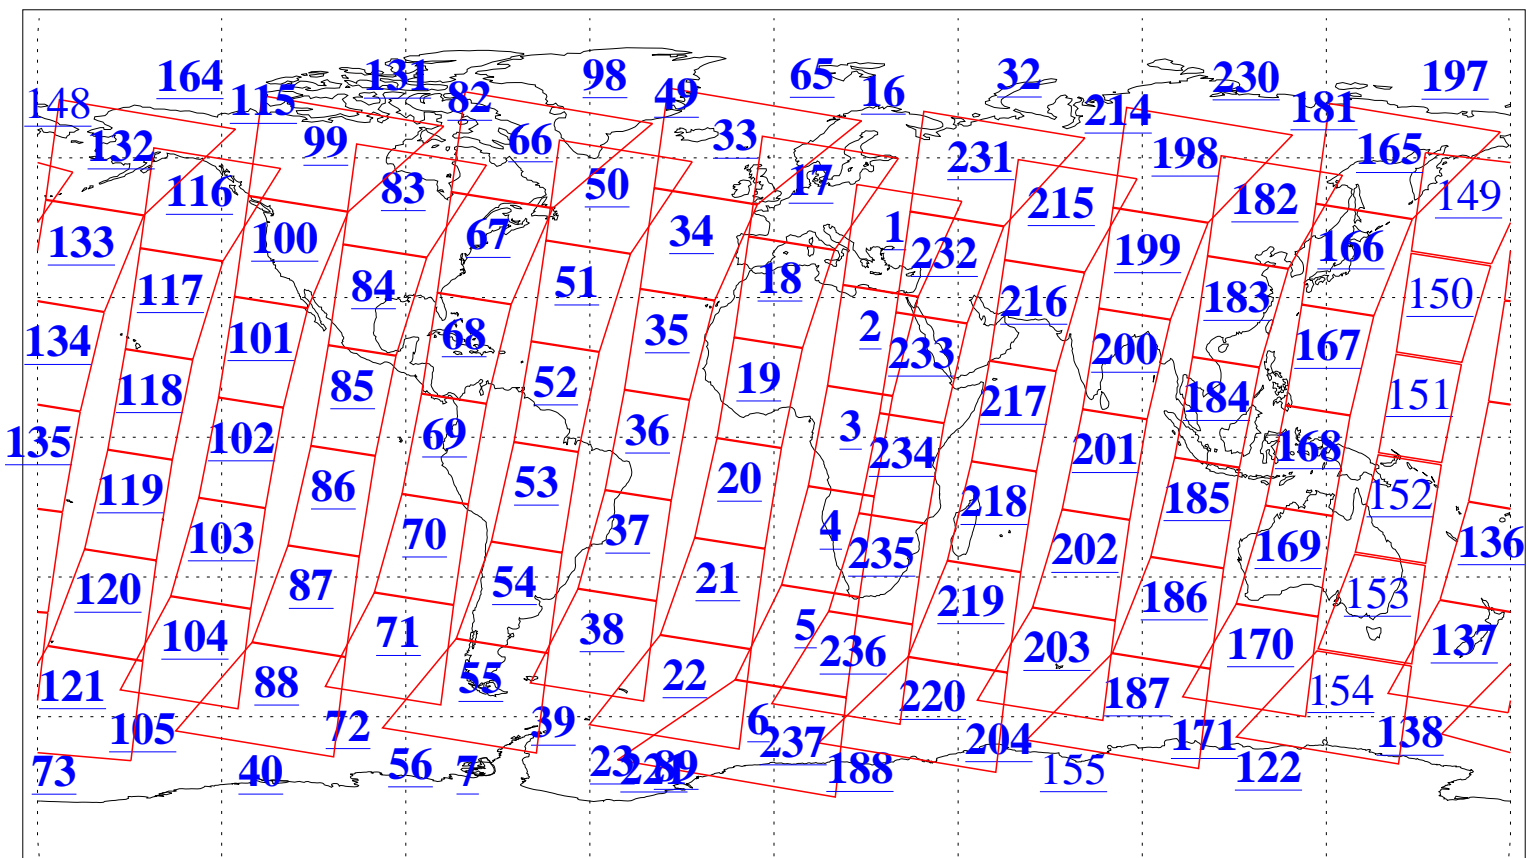

L1B Availability
AMSU Granules: 240
HSB Granules: 0
AIRS Granules: 223

23 May 2019
DoY 143
Aqua Day 6228
Granules: 1 to 120

Granules: 121 to 240

Legend: AMSU Available, HSB Available, AIRS Available

L1B Availability
AMSU Granules: 240
HSB Granules: 0
AIRS Granules: 223

23 May 2019
DoY 143
Aqua Day 6228

Ascending Granules

Descending Granules

Legend: AMSU Available, HSB Available, AIRS Available

L1B Availability
 AMSU Granules: 240
 HSB Granules: 0
 AIRS Granules: 223

23 May 2019
 DoY 143
 Aqua Day 6228

Northern Hemisphere Granules

Southern Hemisphere Granules

Legend: AMSU Available, HSB Available, AIRS Available