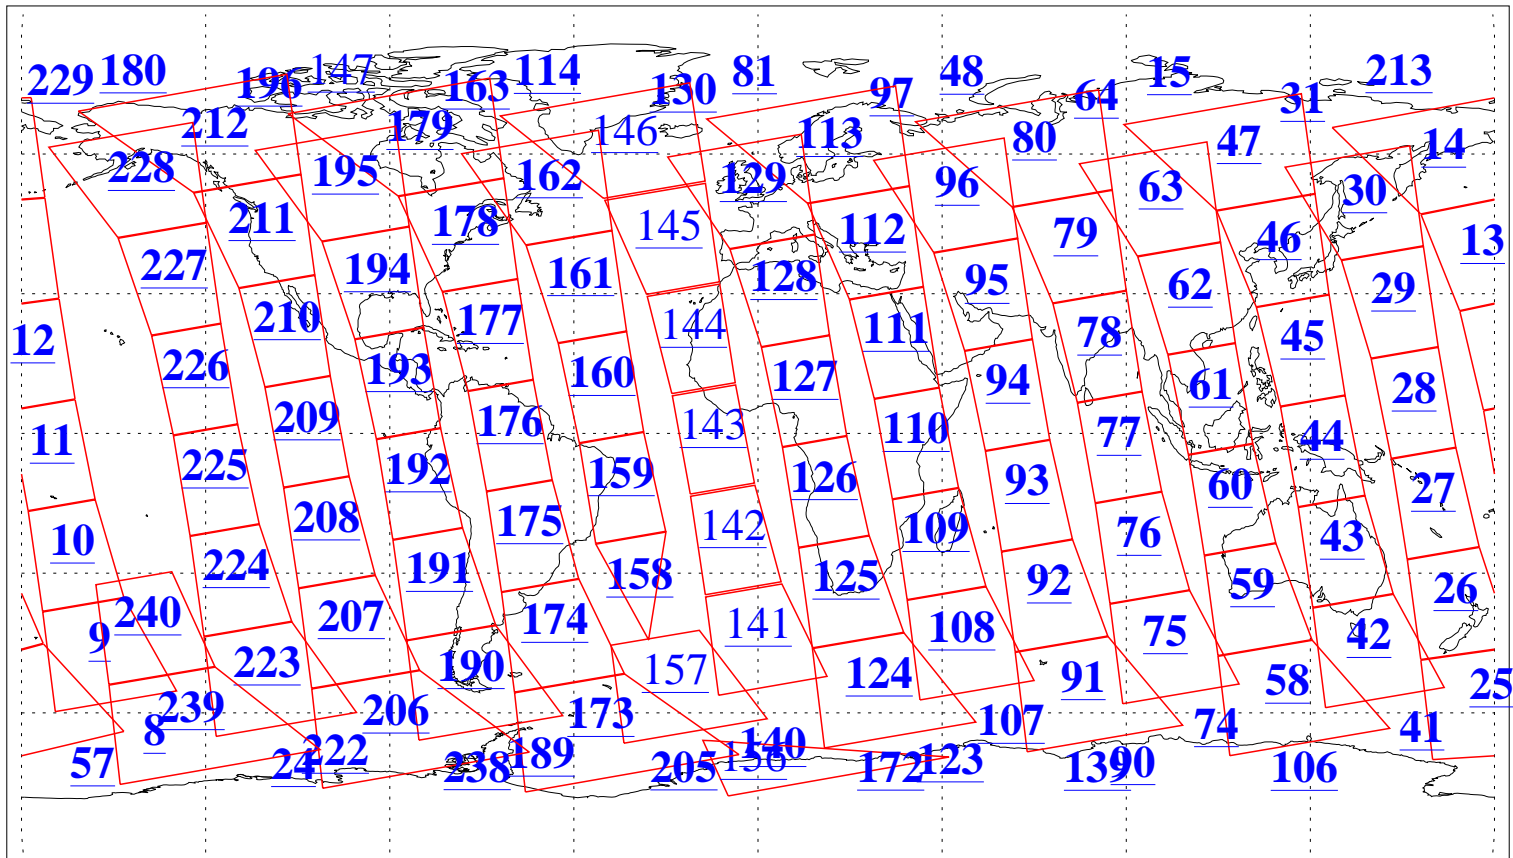

L1B Availability
AMSU Granules: 240
HSB Granules: 0
AIRS Granules: 223

23 May 2019
DoY 143
Aqua Day 6228
Granules: 1 to 120

Granules: 121 to 240

Legend: AMSU Available, HSB Available, AIRS Available

L1B Availability
AMSU Granules: 240
HSB Granules: 0
AIRS Granules: 223

23 May 2019
DoY 143
Aqua Day 6228

Ascending Granules

Descending Granules

Legend: AMSU Available, HSB Available, AIRS Available

L1B Availability
 AMSU Granules: 240
 HSB Granules: 0
 AIRS Granules: 223

23 May 2019
 DoY 143
 Aqua Day 6228

Northern Hemisphere Granules

Southern Hemisphere Granules

Legend: AMSU Available, HSB Available, AIRS Available