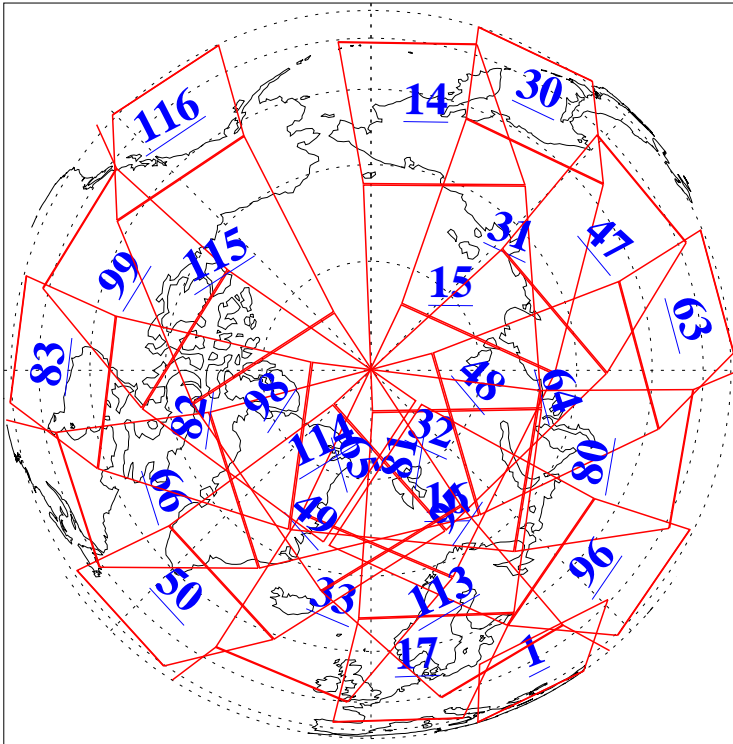

L1B Availability
AMSU Granules: 240
HSB Granules: 0
AIRS Granules: 223

23 May 2019
DoY 143
Aqua Day 6228
Granules: 1 to 120

Granules: 121 to 240

Legend: AMSU Available, HSB Available, AIRS Available

L1B Availability
AMSU Granules: 240
HSB Granules: 0
AIRS Granules: 223

23 May 2019
DoY 143
Aqua Day 6228

Ascending Granules

Descending Granules

Legend: AMSU Available, HSB Available, AIRS Available

L1B Availability
 AMSU Granules: 240
 HSB Granules: 0
 AIRS Granules: 223

23 May 2019
 DoY 143
 Aqua Day 6228

Northern Hemisphere Granules

Southern Hemisphere Granules

Legend: AMSU Available, HSB Available, AIRS Available