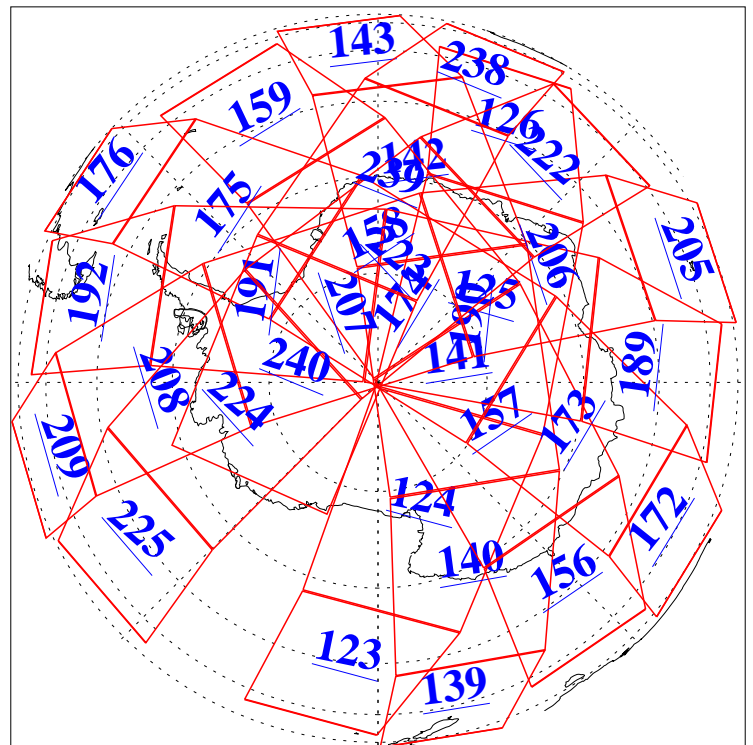

L1B Availability  
AMSU Granules: 239  
HSB Granules: 0  
AIRS Granules: 240

21 May 2019  
DoY 141  
Aqua Day 6226  
Granules: 1 to 120

Granules: 121 to 240

Legend: AMSU Available, HSB Available, AIRS Available

L1B Availability  
AMSU Granules: 239  
HSB Granules: 0  
AIRS Granules: 240

21 May 2019  
DoY 141  
Aqua Day 6226  
Ascending Granules

Descending Granules

Legend: AMSU Available, HSB Available, AIRS Available

L1B Availability  
 AMSU Granules: 239  
 HSB Granules: 0  
 AIRS Granules: 240

21 May 2019  
 DoY 141  
 Aqua Day 6226

Northern Hemisphere Granules

Southern Hemisphere Granules

Legend: AMSU Available, HSB Available, AIRS Available