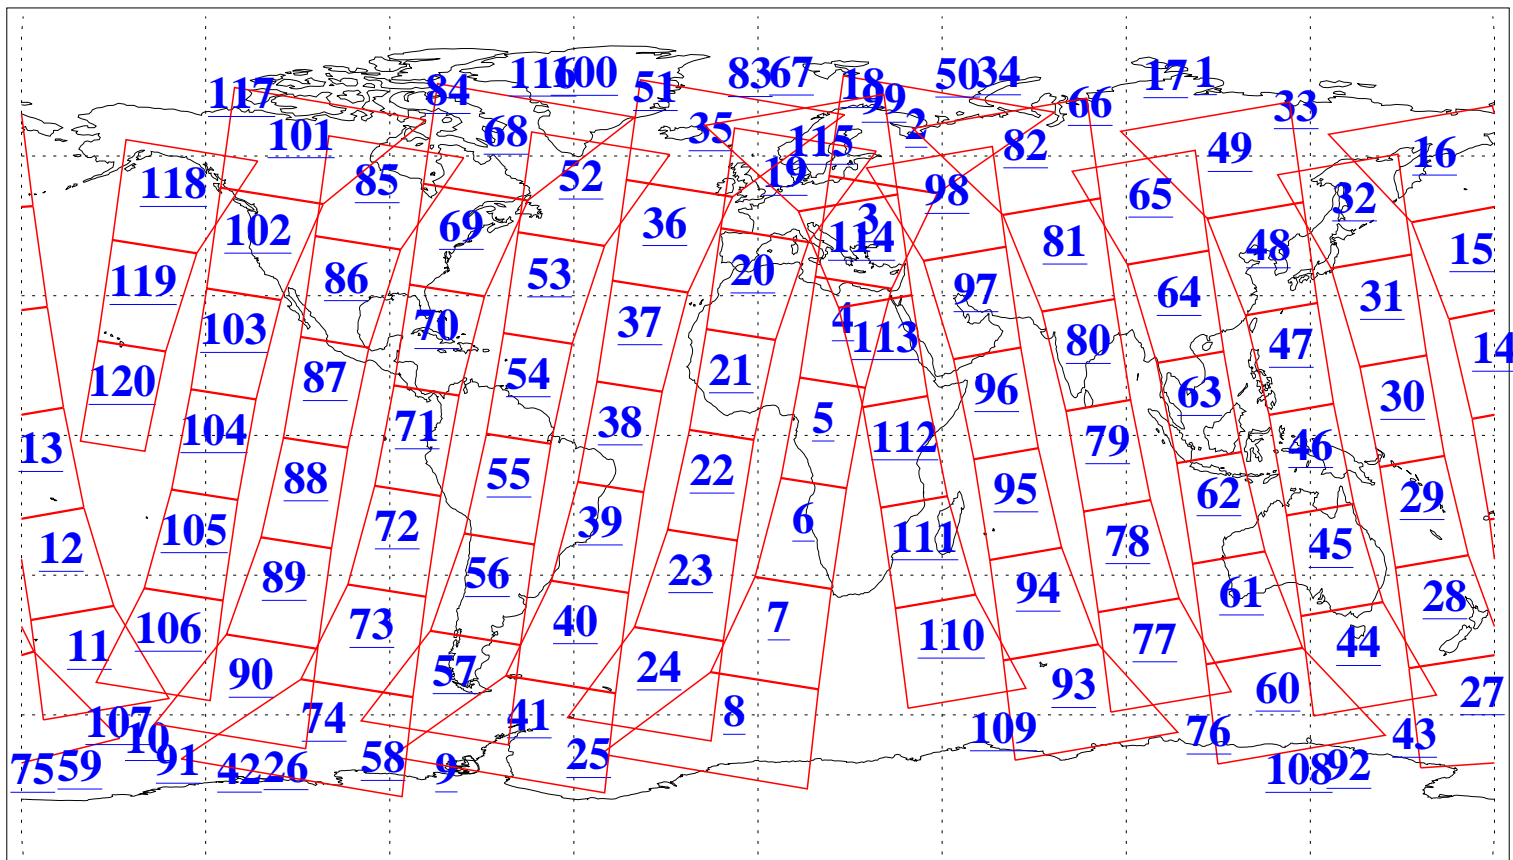

L1B Availability  
AMSU Granules: 239  
HSB Granules: 0  
AIRS Granules: 240

21 May 2019  
DoY 141  
Aqua Day 6226  
Granules: 1 to 120

Granules: 121 to 240

Legend: AMSU Available, HSB Available, AIRS Available

L1B Availability  
AMSU Granules: 239  
HSB Granules: 0  
AIRS Granules: 240

21 May 2019  
DoY 141  
Aqua Day 6226  
Ascending Granules

Descending Granules

Legend: AMSU Available, HSB Available, AIRS Available

L1B Availability  
 AMSU Granules: 239  
 HSB Granules: 0  
 AIRS Granules: 240

21 May 2019  
 DoY 141  
 Aqua Day 6226

Northern Hemisphere Granules

Southern Hemisphere Granules

Legend: AMSU Available, HSB Available, AIRS Available