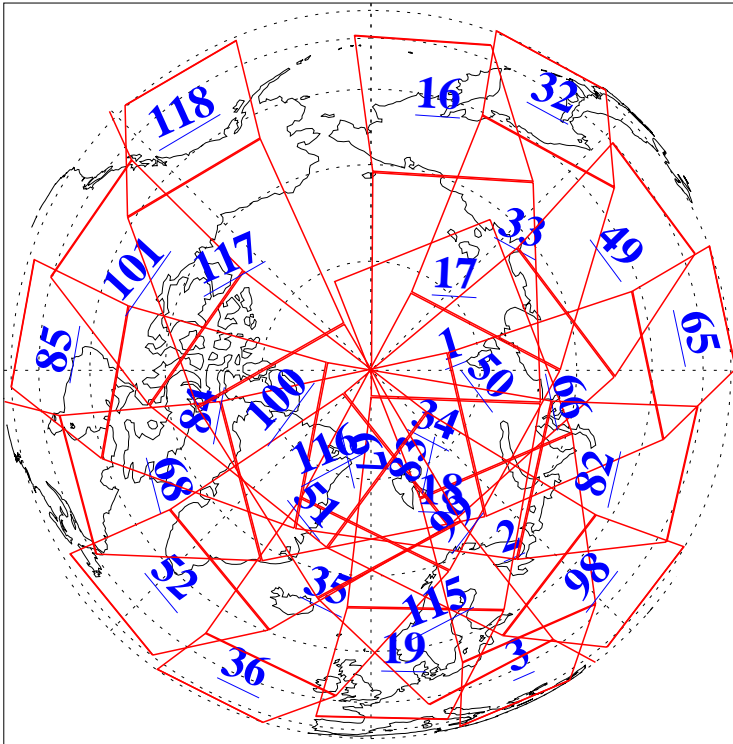

L1B Availability  
AMSU Granules: 239  
HSB Granules: 0  
AIRS Granules: 240

21 May 2019  
DoY 141  
Aqua Day 6226  
Granules: 1 to 120

Granules: 121 to 240

Legend: AMSU Available, HSB Available, AIRS Available

L1B Availability  
AMSU Granules: 239  
HSB Granules: 0  
AIRS Granules: 240

21 May 2019  
DoY 141  
Aqua Day 6226  
Ascending Granules

Descending Granules

Legend: AMSU Available, HSB Available, AIRS Available

L1B Availability  
 AMSU Granules: 239  
 HSB Granules: 0  
 AIRS Granules: 240

21 May 2019  
 DoY 141  
 Aqua Day 6226

Northern Hemisphere Granules

Southern Hemisphere Granules

Legend: AMSU Available, HSB Available, AIRS Available