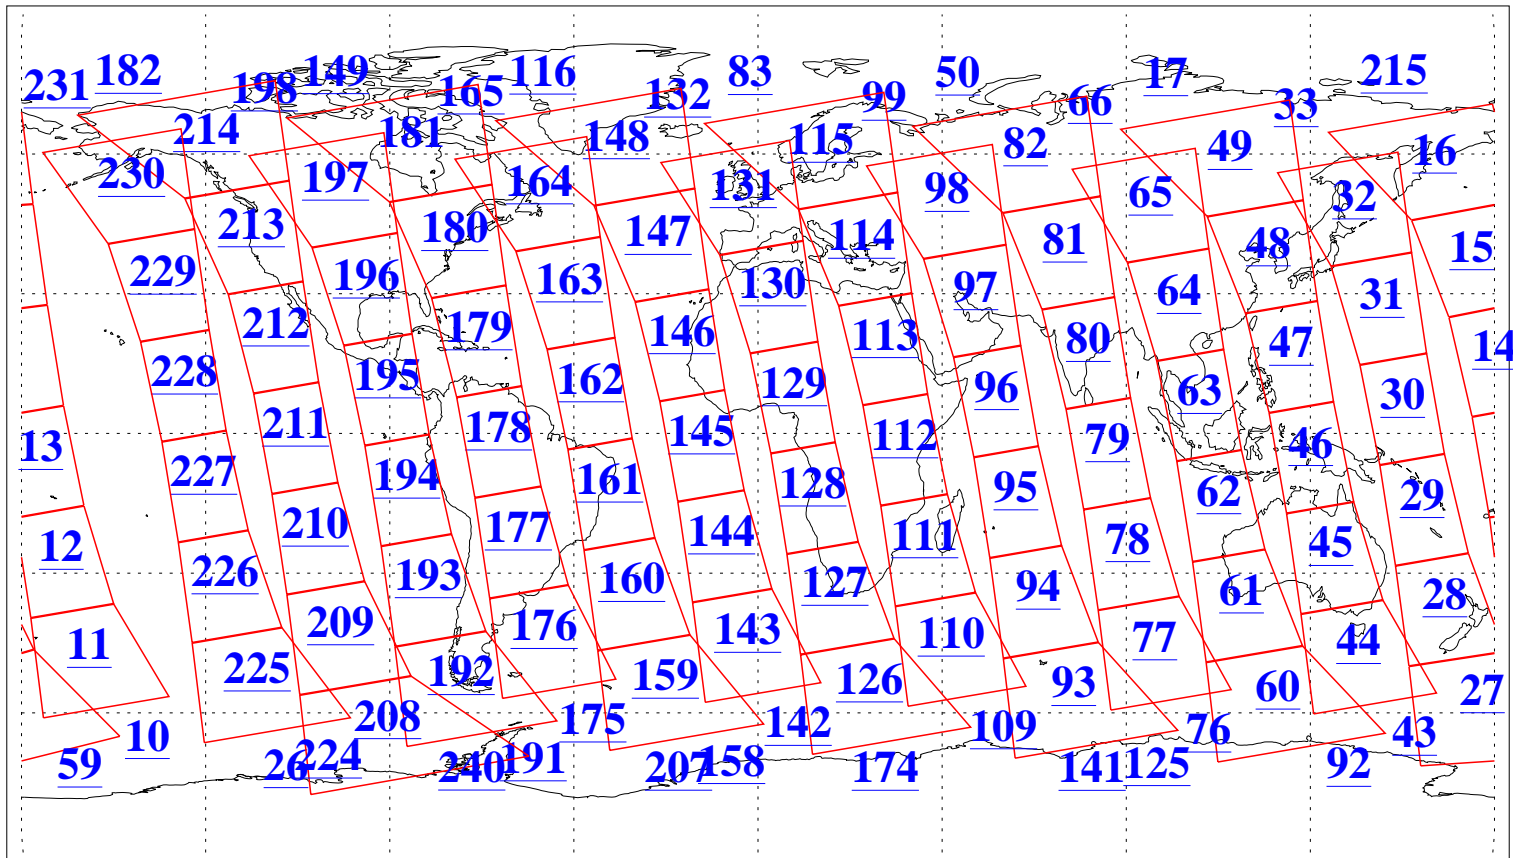

L1B Availability  
AMSU Granules: 239  
HSB Granules: 0  
AIRS Granules: 240

21 May 2019  
DoY 141  
Aqua Day 6226  
Granules: 1 to 120

Granules: 121 to 240

Legend: AMSU Available, HSB Available, AIRS Available

L1B Availability  
AMSU Granules: 239  
HSB Granules: 0  
AIRS Granules: 240

21 May 2019  
DoY 141  
Aqua Day 6226  
Ascending Granules

Descending Granules

Legend: AMSU Available, HSB Available, AIRS Available

L1B Availability  
 AMSU Granules: 239  
 HSB Granules: 0  
 AIRS Granules: 240

21 May 2019  
 DoY 141  
 Aqua Day 6226

Northern Hemisphere Granules

Southern Hemisphere Granules

Legend: AMSU Available, HSB Available, AIRS Available