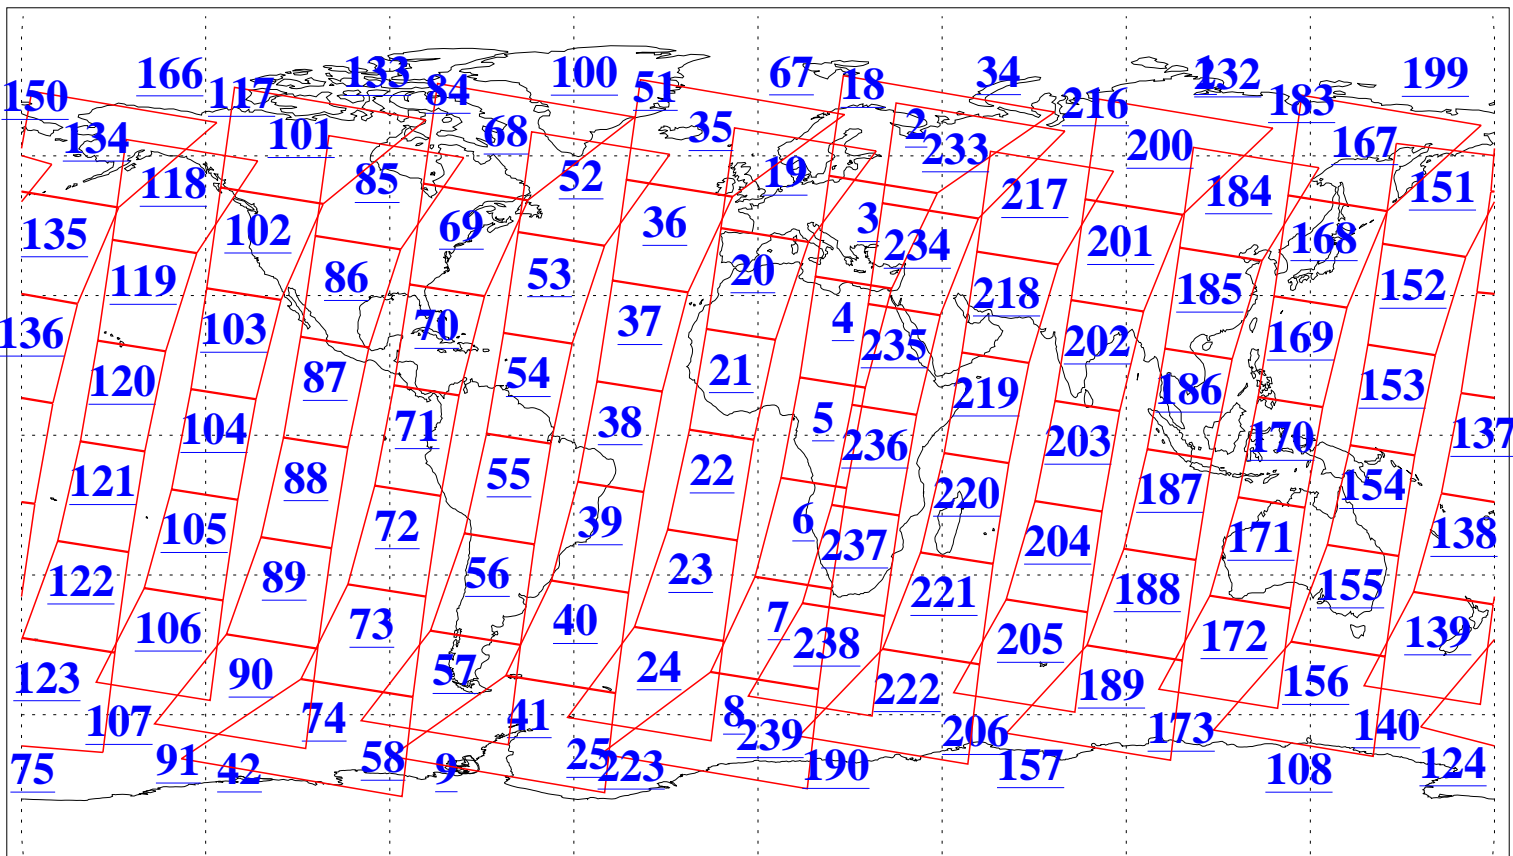

L1B Availability  
AMSU Granules: 239  
HSB Granules: 0  
AIRS Granules: 240

21 May 2019  
DoY 141  
Aqua Day 6226  
Granules: 1 to 120

Granules: 121 to 240

Legend: AMSU Available, HSB Available, AIRS Available

L1B Availability  
AMSU Granules: 239  
HSB Granules: 0  
AIRS Granules: 240

21 May 2019  
DoY 141  
Aqua Day 6226  
Ascending Granules

Descending Granules

Legend: AMSU Available, HSB Available, AIRS Available

L1B Availability  
 AMSU Granules: 239  
 HSB Granules: 0  
 AIRS Granules: 240

21 May 2019  
 DoY 141  
 Aqua Day 6226

Northern Hemisphere Granules

Southern Hemisphere Granules

Legend: AMSU Available, HSB Available, AIRS Available