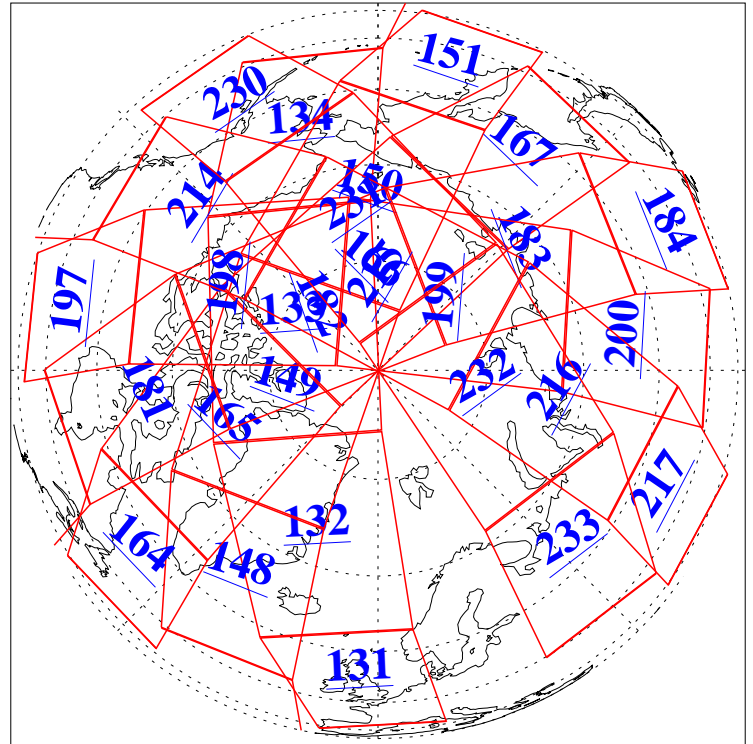

L1B Availability  
AMSU Granules: 239  
HSB Granules: 0  
AIRS Granules: 240

21 May 2019  
DoY 141  
Aqua Day 6226  
Ascending Granules

Descending Granules

Legend: AMSU Available, HSB Available, AIRS Available

L1B Availability  
 AMSU Granules: 239  
 HSB Granules: 0  
 AIRS Granules: 240

21 May 2019  
 DoY 141  
 Aqua Day 6226

Northern Hemisphere Granules

Southern Hemisphere Granules

Legend: AMSU Available, HSB Available, AIRS Available