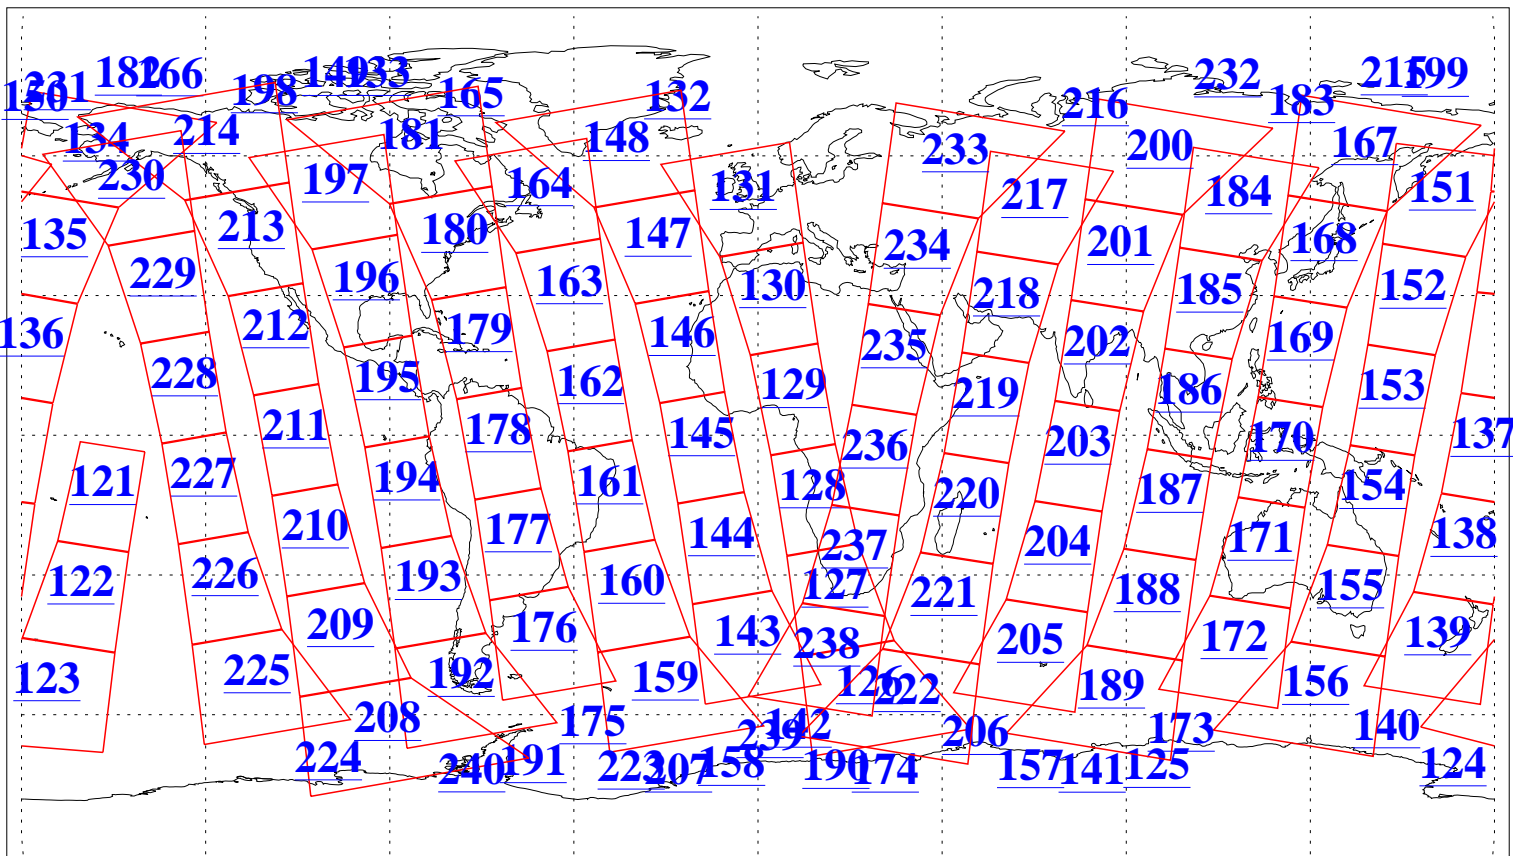

L1B Availability  
AMSU Granules: 239  
HSB Granules: 0  
AIRS Granules: 240

21 May 2019  
DoY 141  
Aqua Day 6226  
Granules: 1 to 120

Granules: 121 to 240

Legend: AMSU Available, HSB Available, AIRS Available

L1B Availability  
AMSU Granules: 239  
HSB Granules: 0  
AIRS Granules: 240

21 May 2019  
DoY 141  
Aqua Day 6226  
Ascending Granules

Descending Granules

Legend: AMSU Available, HSB Available, AIRS Available

L1B Availability  
 AMSU Granules: 239  
 HSB Granules: 0  
 AIRS Granules: 240

21 May 2019  
 DoY 141  
 Aqua Day 6226

Northern Hemisphere Granules

Southern Hemisphere Granules

Legend: AMSU Available, HSB Available, AIRS Available