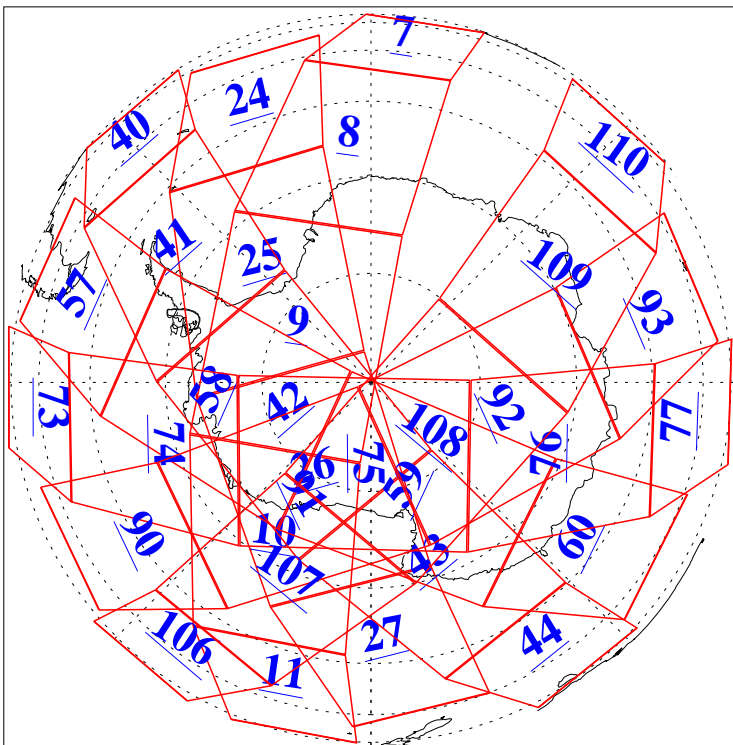

L1B Availability  
AMSU Granules: 239  
HSB Granules: 0  
AIRS Granules: 240

21 May 2019  
DoY 141  
Aqua Day 6226  
Granules: 1 to 120

Granules: 121 to 240

Legend: AMSU Available, HSB Available, AIRS Available

L1B Availability  
AMSU Granules: 239  
HSB Granules: 0  
AIRS Granules: 240

21 May 2019  
DoY 141  
Aqua Day 6226  
Ascending Granules

Descending Granules

Legend: AMSU Available, HSB Available, AIRS Available

L1B Availability  
 AMSU Granules: 239  
 HSB Granules: 0  
 AIRS Granules: 240

21 May 2019  
 DoY 141  
 Aqua Day 6226

Northern Hemisphere Granules

Southern Hemisphere Granules

Legend: AMSU Available, HSB Available, AIRS Available