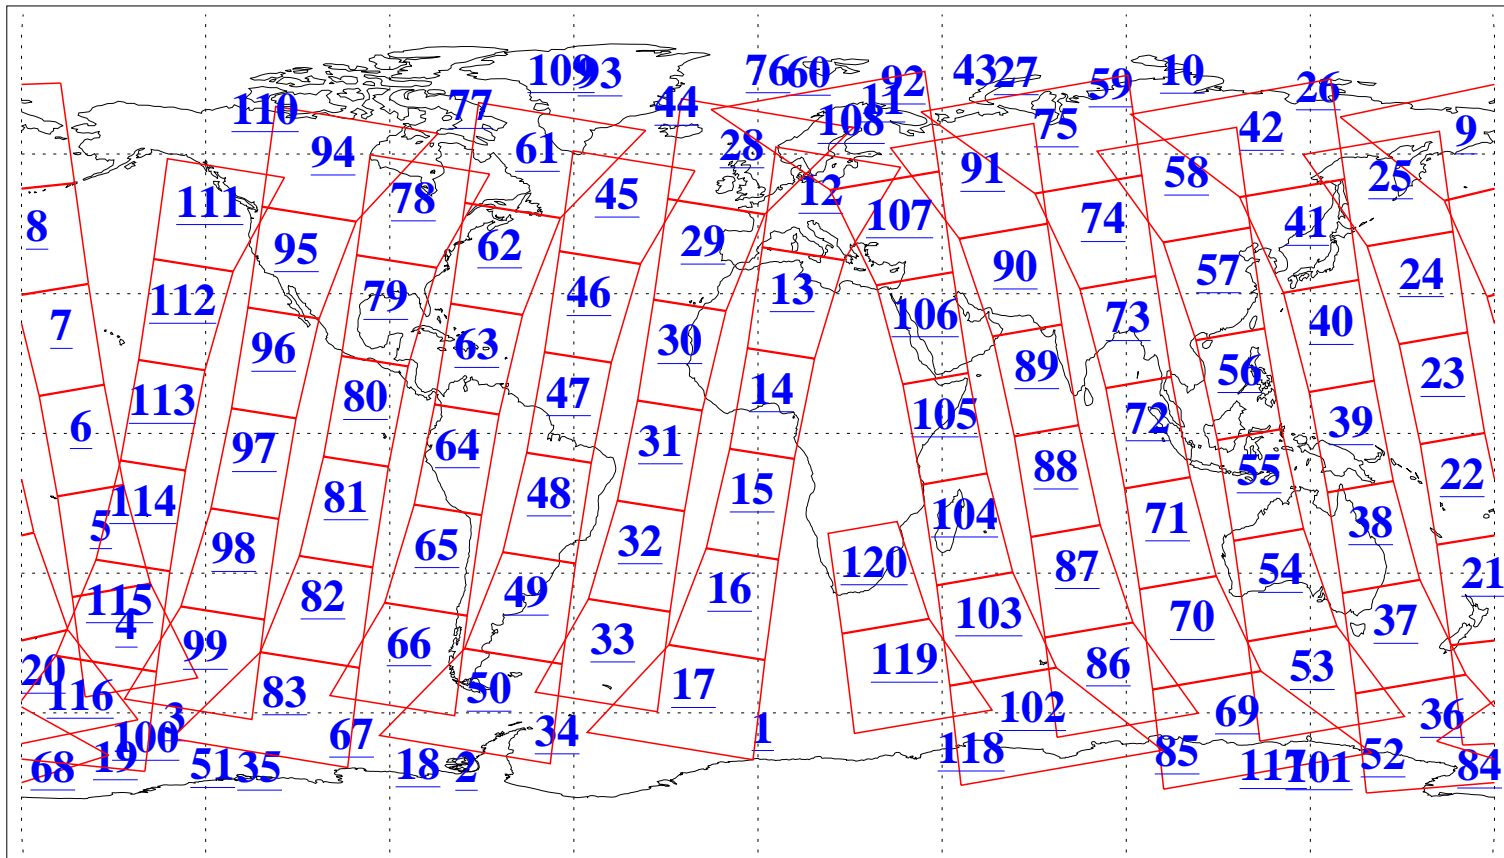

L1B Availability  
AMSU Granules: 238  
HSB Granules: 0  
AIRS Granules: 240

20 May 2019  
DoY 140  
Aqua Day 6225  
Granules: 1 to 120

Granules: 121 to 240

Legend: AMSU Available, HSB Available, AIRS Available

L1B Availability  
AMSU Granules: 238  
HSB Granules: 0  
AIRS Granules: 240

20 May 2019  
DoY 140  
Aqua Day 6225  
Ascending Granules

Descending Granules

Legend: AMSU Available, HSB Available, AIRS Available

L1B Availability  
 AMSU Granules: 238  
 HSB Granules: 0  
 AIRS Granules: 240

20 May 2019  
 DoY 140  
 Aqua Day 6225

Northern Hemisphere Granules

Southern Hemisphere Granules

Legend: AMSU Available, HSB Available, AIRS Available