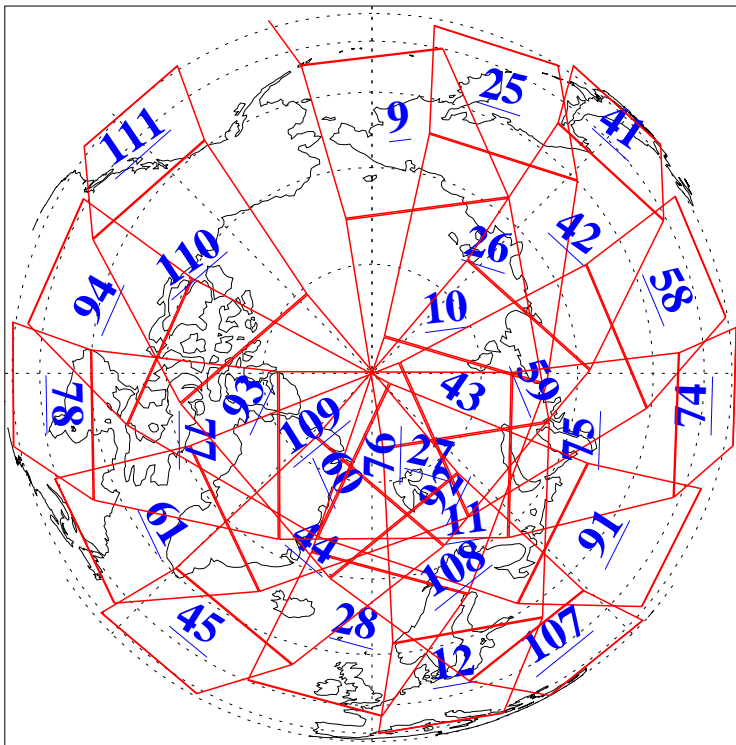

L1B Availability  
AMSU Granules: 238  
HSB Granules: 0  
AIRS Granules: 240

20 May 2019  
DoY 140  
Aqua Day 6225  
Ascending Granules

Descending Granules

Legend: AMSU Available, HSB Available, AIRS Available

L1B Availability  
 AMSU Granules: 238  
 HSB Granules: 0  
 AIRS Granules: 240

20 May 2019  
 DoY 140  
 Aqua Day 6225

Northern Hemisphere Granules

Southern Hemisphere Granules

Legend: AMSU Available, HSB Available, AIRS Available