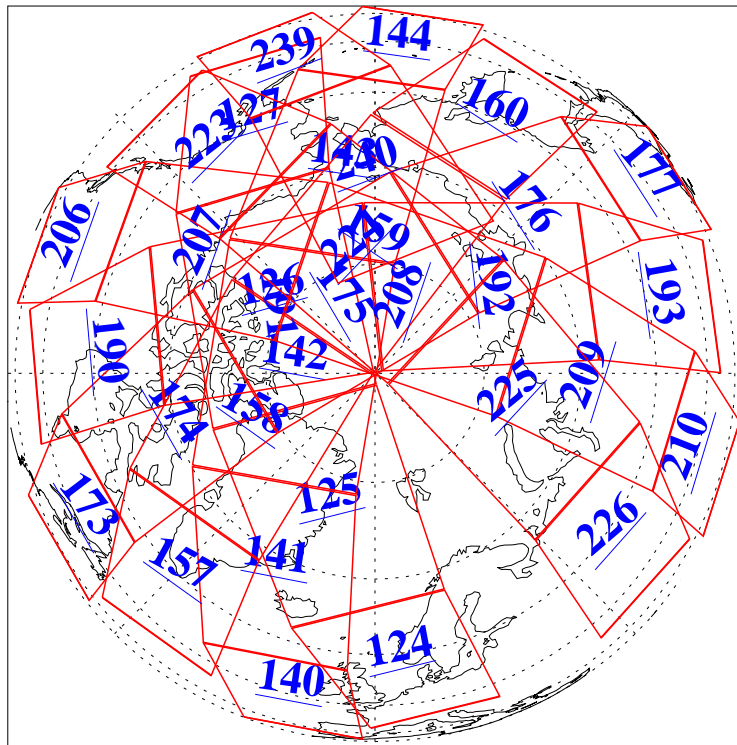

L1B Availability  
AMSU Granules: 238  
HSB Granules: 0  
AIRS Granules: 240

20 May 2019  
DoY 140  
Aqua Day 6225  
Granules: 1 to 120

Granules: 121 to 240

Legend: AMSU Available, HSB Available, AIRS Available

L1B Availability  
AMSU Granules: 238  
HSB Granules: 0  
AIRS Granules: 240

20 May 2019  
DoY 140  
Aqua Day 6225  
Ascending Granules

Descending Granules

Legend: AMSU Available, HSB Available, AIRS Available

L1B Availability  
 AMSU Granules: 238  
 HSB Granules: 0  
 AIRS Granules: 240

20 May 2019  
 DoY 140  
 Aqua Day 6225

Northern Hemisphere Granules

Southern Hemisphere Granules

Legend: AMSU Available, HSB Available, AIRS Available