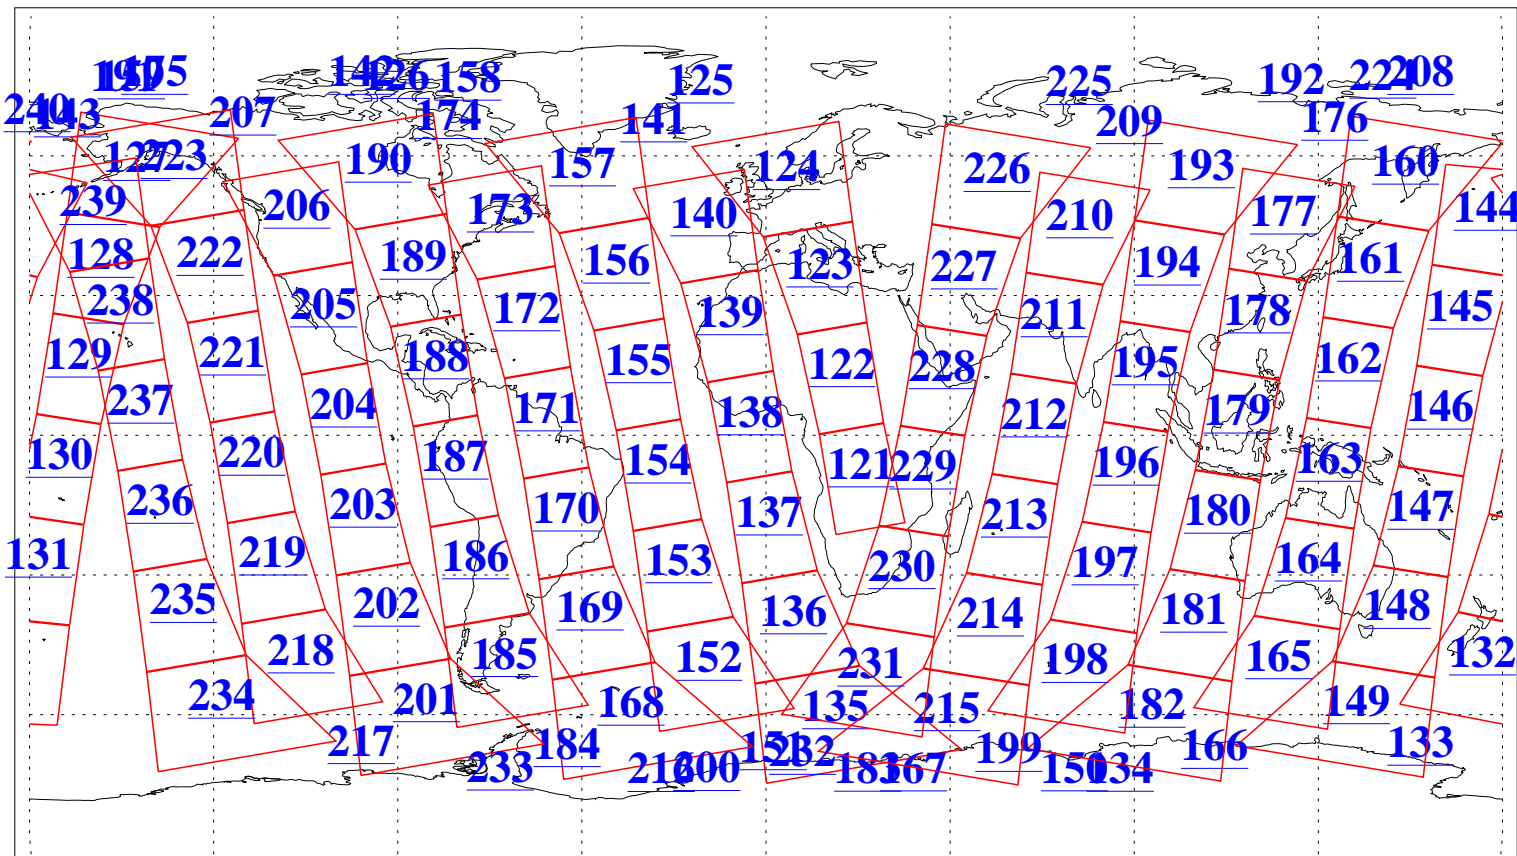

L1B Availability  
AMSU Granules: 238  
HSB Granules: 0  
AIRS Granules: 240

20 May 2019  
DoY 140  
Aqua Day 6225  
Granules: 1 to 120

Granules: 121 to 240

Legend: AMSU Available, HSB Available, AIRS Available

L1B Availability  
AMSU Granules: 238  
HSB Granules: 0  
AIRS Granules: 240

20 May 2019  
DoY 140  
Aqua Day 6225  
Ascending Granules

Descending Granules

Legend: AMSU Available, HSB Available, AIRS Available

L1B Availability  
 AMSU Granules: 238  
 HSB Granules: 0  
 AIRS Granules: 240

20 May 2019  
 DoY 140  
 Aqua Day 6225

Northern Hemisphere Granules

Southern Hemisphere Granules

Legend: AMSU Available, HSB Available, AIRS Available