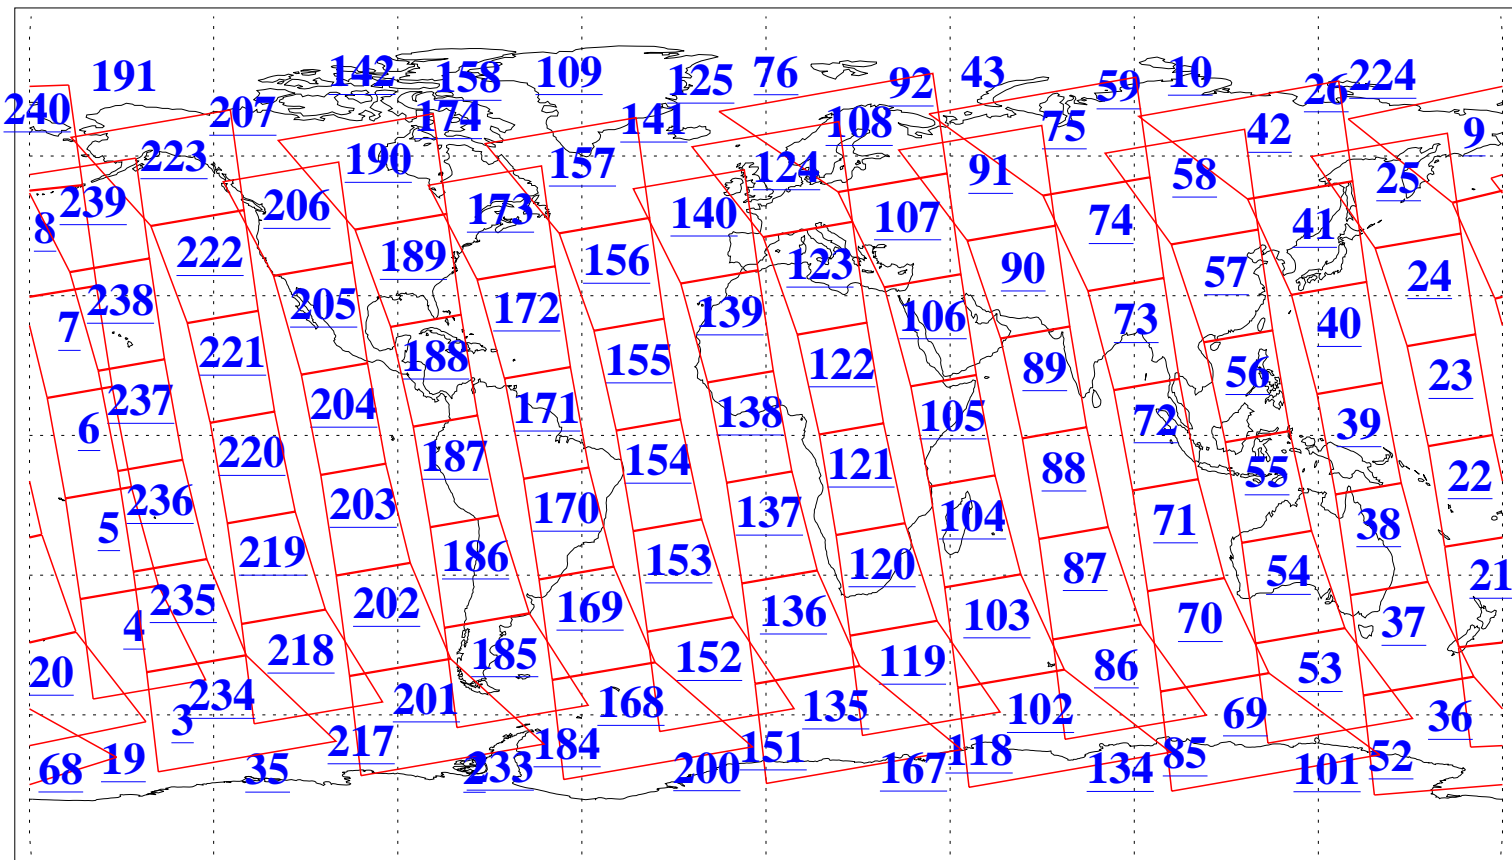

L1B Availability  
AMSU Granules: 238  
HSB Granules: 0  
AIRS Granules: 240

20 May 2019  
DoY 140  
Aqua Day 6225  
Granules: 1 to 120

Granules: 121 to 240

Legend: AMSU Available, HSB Available, AIRS Available

L1B Availability  
AMSU Granules: 238  
HSB Granules: 0  
AIRS Granules: 240

20 May 2019  
DoY 140  
Aqua Day 6225  
Ascending Granules

Descending Granules

Legend: AMSU Available, HSB Available, AIRS Available

L1B Availability  
 AMSU Granules: 238  
 HSB Granules: 0  
 AIRS Granules: 240

20 May 2019  
 DoY 140  
 Aqua Day 6225

Northern Hemisphere Granules

Southern Hemisphere Granules

Legend: AMSU Available, HSB Available, AIRS Available