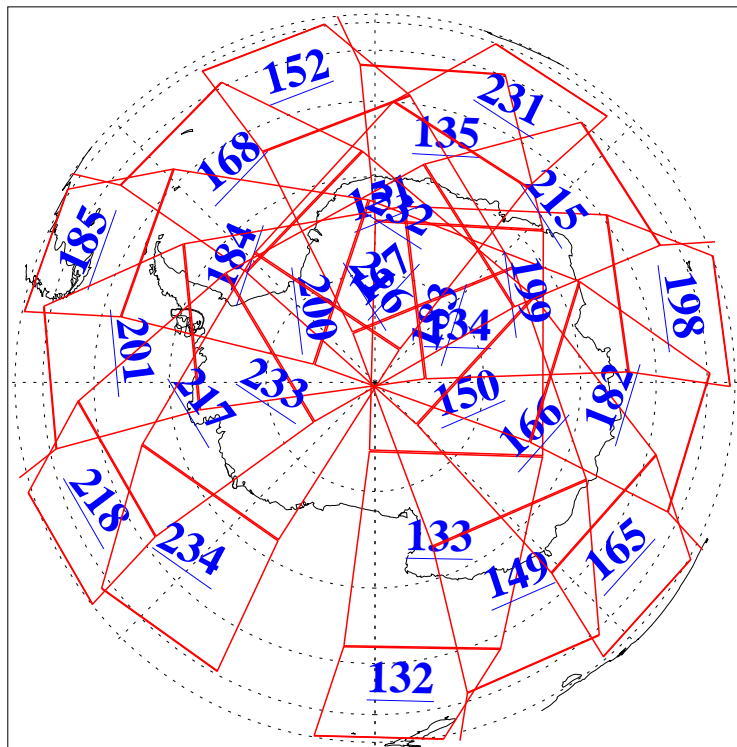

L1B Availability  
AMSU Granules: 238  
HSB Granules: 0  
AIRS Granules: 240

20 May 2019  
DoY 140  
Aqua Day 6225  
Granules: 1 to 120

Granules: 121 to 240

Legend: AMSU Available, HSB Available, AIRS Available

L1B Availability  
AMSU Granules: 238  
HSB Granules: 0  
AIRS Granules: 240

20 May 2019  
DoY 140  
Aqua Day 6225  
Ascending Granules

Descending Granules

Legend: AMSU Available, HSB Available, AIRS Available

L1B Availability  
 AMSU Granules: 238  
 HSB Granules: 0  
 AIRS Granules: 240

20 May 2019  
 DoY 140  
 Aqua Day 6225

Northern Hemisphere Granules

Southern Hemisphere Granules

Legend: AMSU Available, HSB Available, AIRS Available