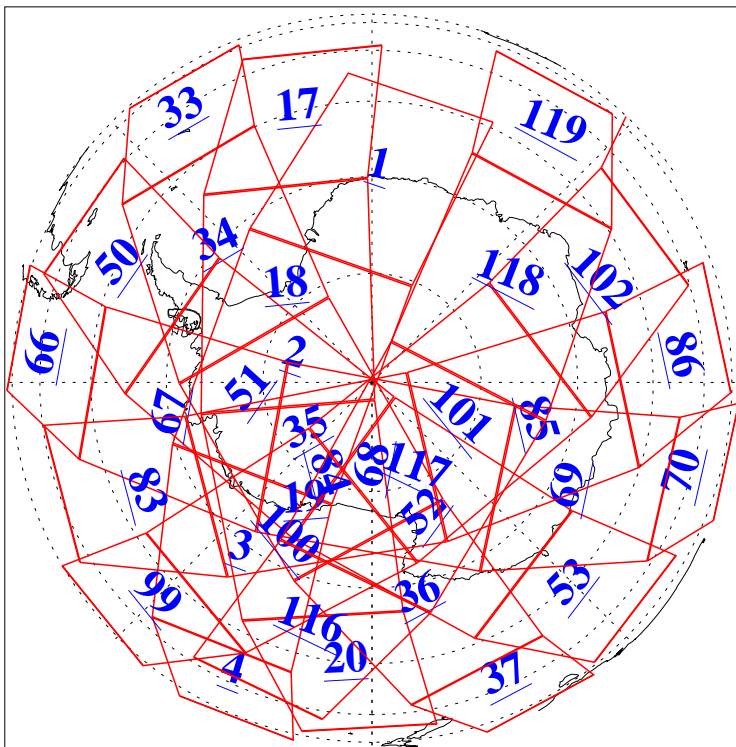

L1B Availability  
AMSU Granules: 238  
HSB Granules: 0  
AIRS Granules: 240

20 May 2019  
DoY 140  
Aqua Day 6225  
Granules: 1 to 120

Granules: 121 to 240

Legend: AMSU Available, HSB Available, AIRS Available

L1B Availability  
AMSU Granules: 238  
HSB Granules: 0  
AIRS Granules: 240

20 May 2019  
DoY 140  
Aqua Day 6225  
Ascending Granules

Descending Granules

Legend: AMSU Available, HSB Available, AIRS Available

L1B Availability  
 AMSU Granules: 238  
 HSB Granules: 0  
 AIRS Granules: 240

20 May 2019  
 DoY 140  
 Aqua Day 6225

Northern Hemisphere Granules

Southern Hemisphere Granules

Legend: AMSU Available, HSB Available, AIRS Available