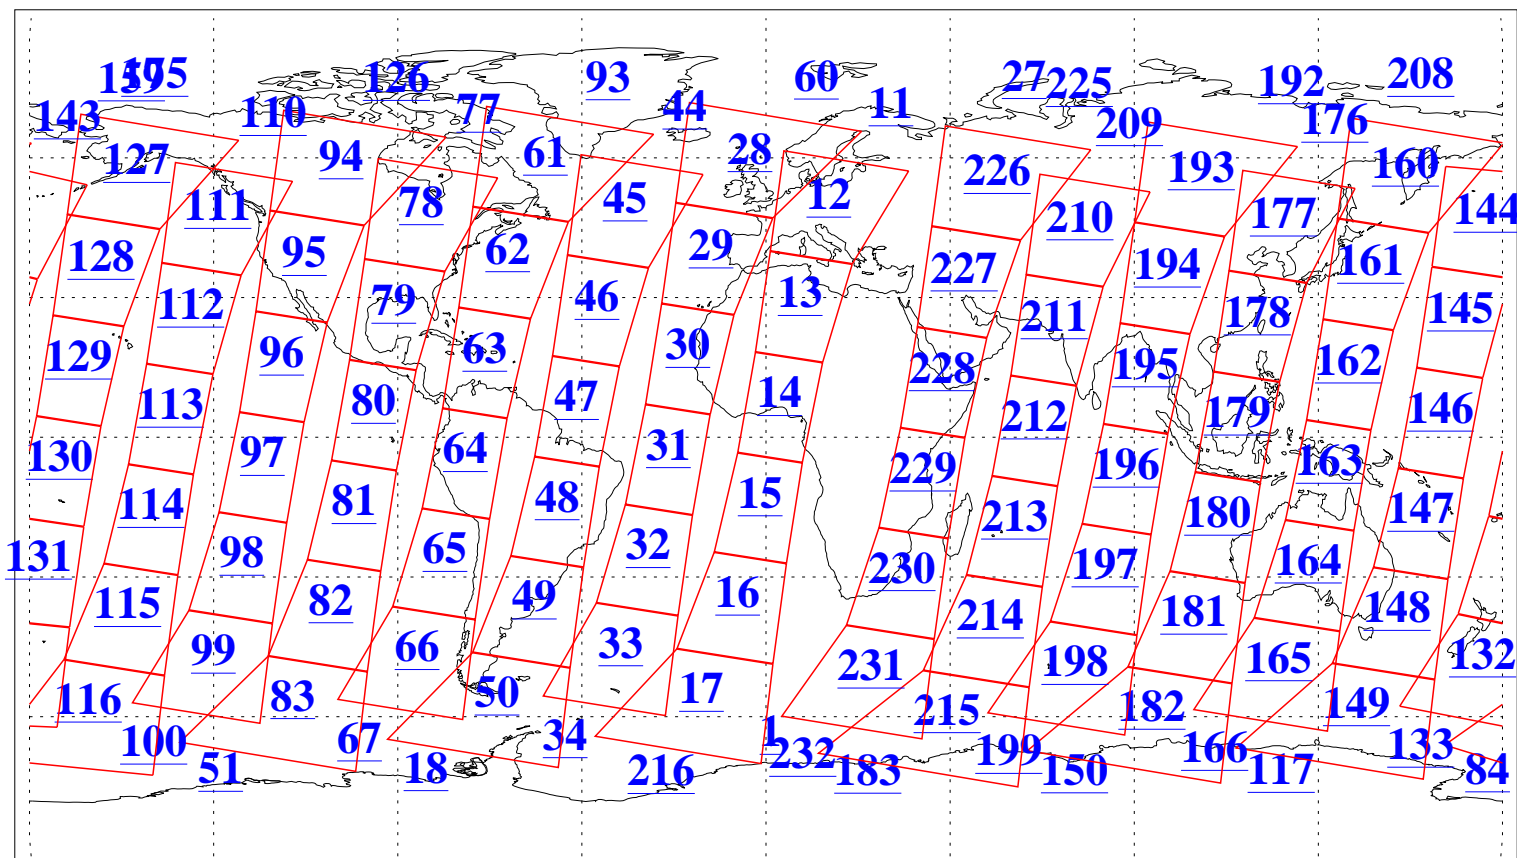

L1B Availability  
AMSU Granules: 238  
HSB Granules: 0  
AIRS Granules: 240

20 May 2019  
DoY 140  
Aqua Day 6225  
Granules: 1 to 120

Granules: 121 to 240

Legend: AMSU Available, HSB Available, AIRS Available

L1B Availability  
AMSU Granules: 238  
HSB Granules: 0  
AIRS Granules: 240

20 May 2019  
DoY 140  
Aqua Day 6225  
Ascending Granules

Descending Granules

Legend: AMSU Available, HSB Available, AIRS Available

L1B Availability  
 AMSU Granules: 238  
 HSB Granules: 0  
 AIRS Granules: 240

20 May 2019  
 DoY 140  
 Aqua Day 6225

Northern Hemisphere Granules

Southern Hemisphere Granules

Legend: AMSU Available, HSB Available, AIRS Available