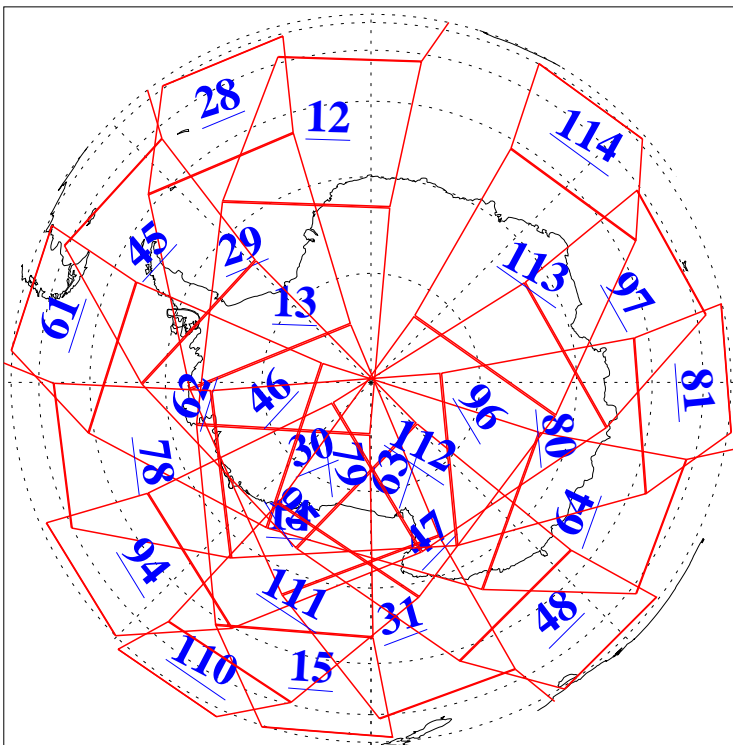

L1B Availability
AMSU Granules: 240
HSB Granules: 0
AIRS Granules: 240

17 May 2019
DoY 137
Aqua Day 6222
Granules: 1 to 120

Granules: 121 to 240

Legend: AMSU Available, HSB Available, AIRS Available

L1B Availability
AMSU Granules: 240
HSB Granules: 0
AIRS Granules: 240

17 May 2019
DoY 137
Aqua Day 6222
Ascending Granules

Descending Granules

Legend: AMSU Available, HSB Available, AIRS Available

L1B Availability
 AMSU Granules: 240
 HSB Granules: 0
 AIRS Granules: 240

17 May 2019
 DoY 137
 Aqua Day 6222

Northern Hemisphere Granules

Southern Hemisphere Granules

Legend: AMSU Available, HSB Available, AIRS Available