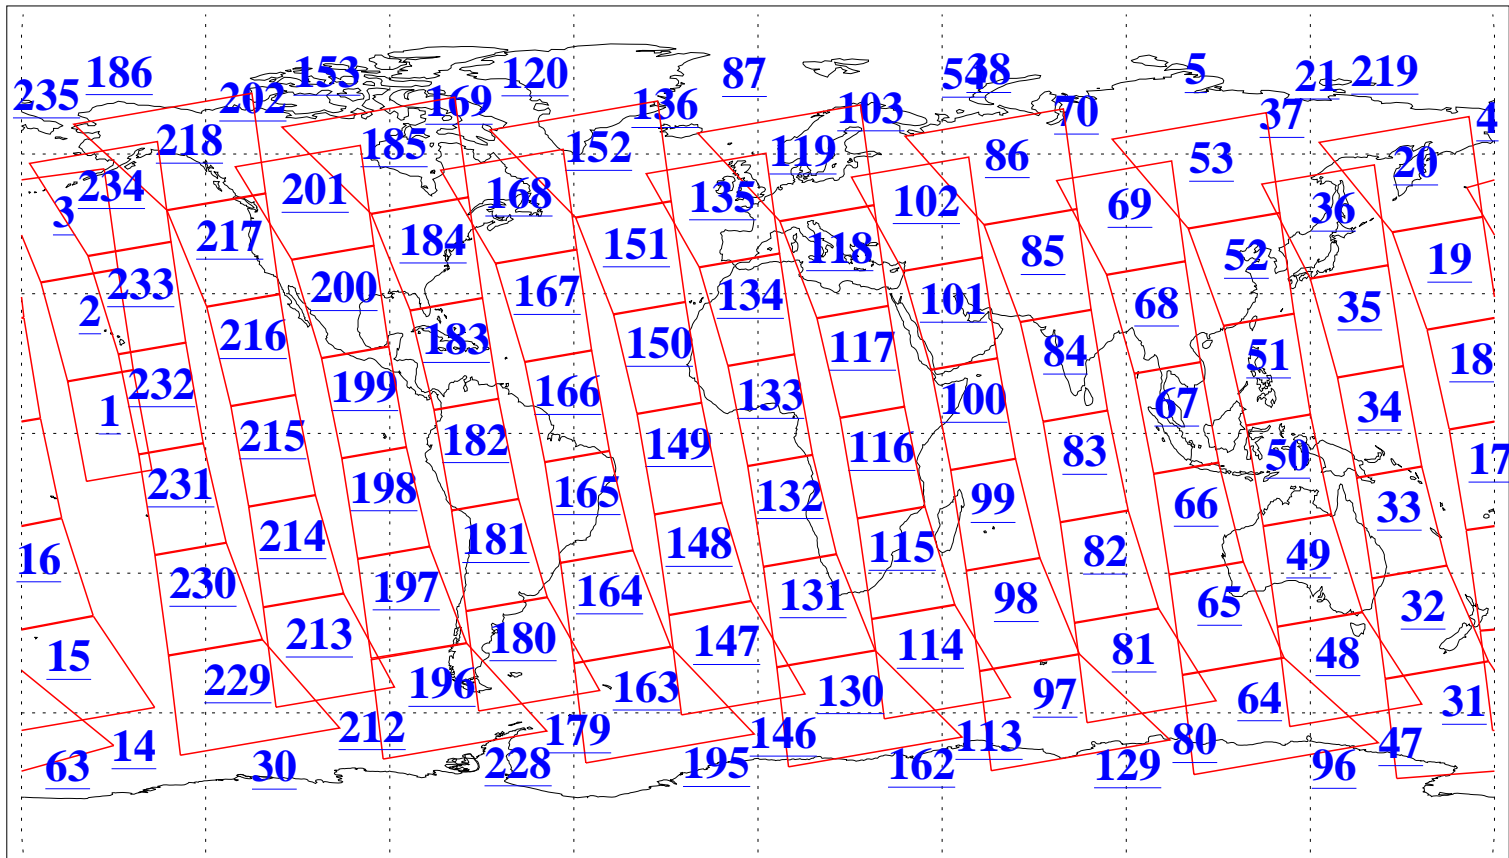

L1B Availability
AMSU Granules: 240
HSB Granules: 0
AIRS Granules: 240

17 May 2019
DoY 137
Aqua Day 6222
Granules: 1 to 120

Granules: 121 to 240

Legend: AMSU Available, HSB Available, AIRS Available

L1B Availability
AMSU Granules: 240
HSB Granules: 0
AIRS Granules: 240

17 May 2019
DoY 137
Aqua Day 6222
Ascending Granules

Descending Granules

Legend: AMSU Available, HSB Available, AIRS Available

L1B Availability
 AMSU Granules: 240
 HSB Granules: 0
 AIRS Granules: 240

17 May 2019
 DoY 137
 Aqua Day 6222

Northern Hemisphere Granules

Southern Hemisphere Granules

Legend: AMSU Available, HSB Available, AIRS Available