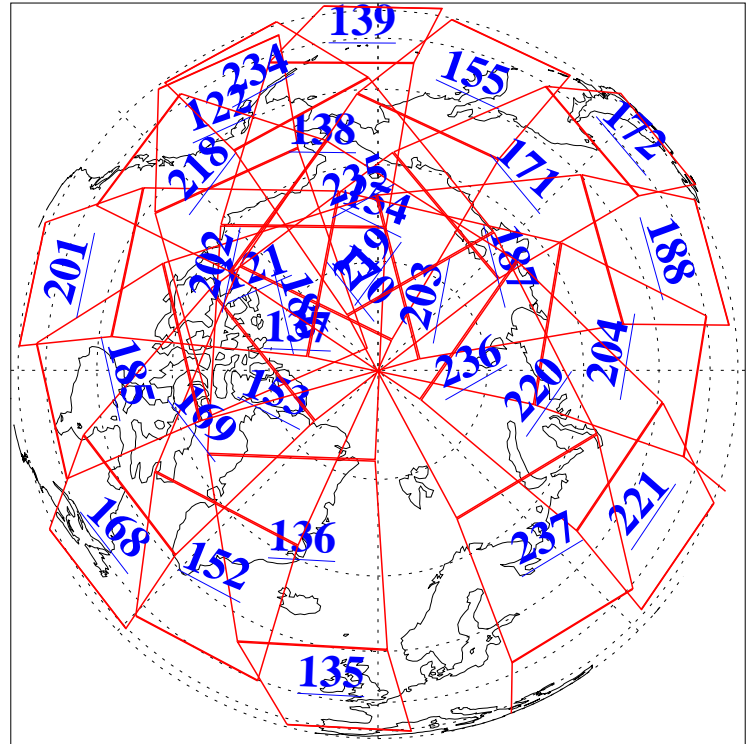

17 May 2019
DoY 137
Aqua Day 6222
Ascending Granules

Descending Granules

Legend: AMSU Available, HSB Available, AIRS Available

L1B Availability
 AMSU Granules: 240
 HSB Granules: 0
 AIRS Granules: 240

17 May 2019
 DoY 137
 Aqua Day 6222

Northern Hemisphere Granules

Southern Hemisphere Granules

Legend: AMSU Available, HSB Available, AIRS Available