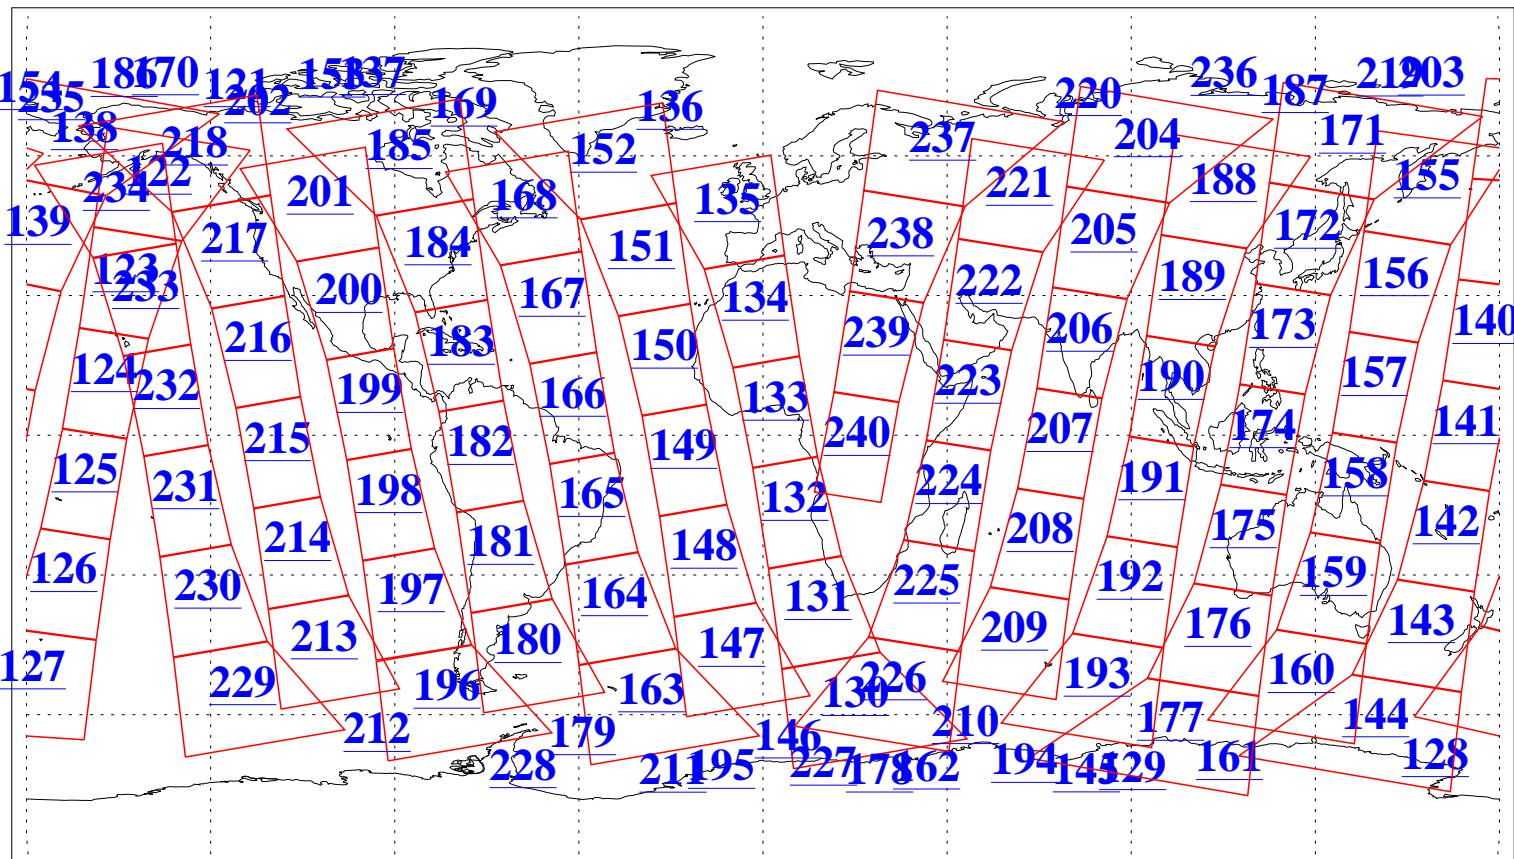

L1B Availability
AMSU Granules: 240
HSB Granules: 0
AIRS Granules: 240

17 May 2019
DoY 137
Aqua Day 6222
Granules: 1 to 120

Granules: 121 to 240

Legend: AMSU Available, HSB Available, AIRS Available

L1B Availability
AMSU Granules: 240
HSB Granules: 0
AIRS Granules: 240

17 May 2019
DoY 137
Aqua Day 6222
Ascending Granules

Descending Granules

Legend: AMSU Available, HSB Available, AIRS Available

L1B Availability
 AMSU Granules: 240
 HSB Granules: 0
 AIRS Granules: 240

17 May 2019
 DoY 137
 Aqua Day 6222

Northern Hemisphere Granules

Southern Hemisphere Granules

Legend: AMSU Available, HSB Available, AIRS Available