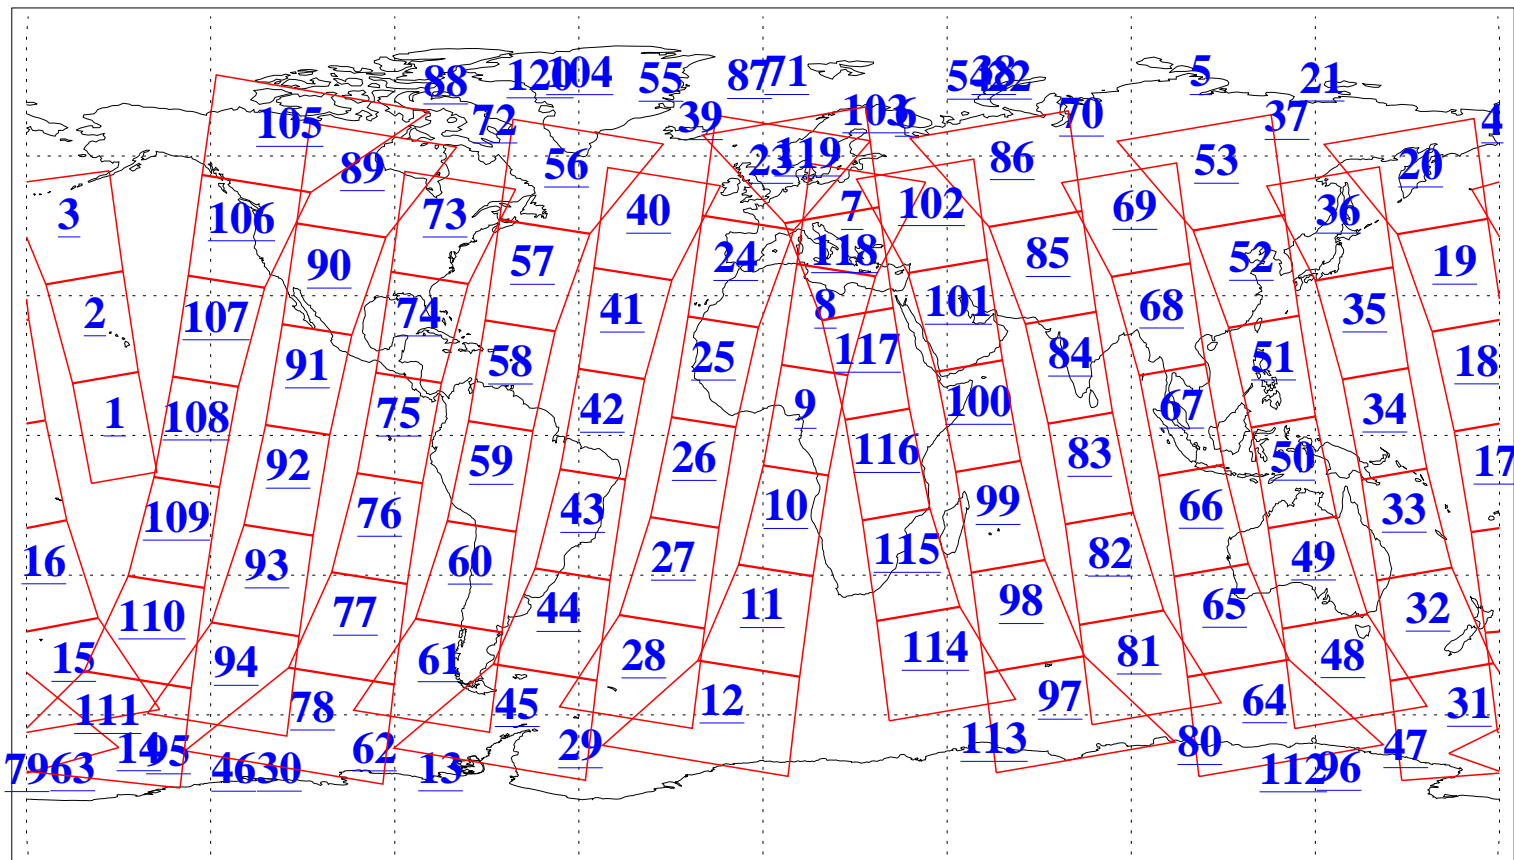

L1B Availability
AMSU Granules: 240
HSB Granules: 0
AIRS Granules: 240

17 May 2019
DoY 137
Aqua Day 6222
Granules: 1 to 120

Granules: 121 to 240

Legend: AMSU Available, HSB Available, AIRS Available

L1B Availability
AMSU Granules: 240
HSB Granules: 0
AIRS Granules: 240

17 May 2019
DoY 137
Aqua Day 6222
Ascending Granules

Descending Granules

Legend: AMSU Available, HSB Available, AIRS Available

L1B Availability
 AMSU Granules: 240
 HSB Granules: 0
 AIRS Granules: 240

17 May 2019
 DoY 137
 Aqua Day 6222

Northern Hemisphere Granules

Southern Hemisphere Granules

Legend: AMSU Available, HSB Available, AIRS Available