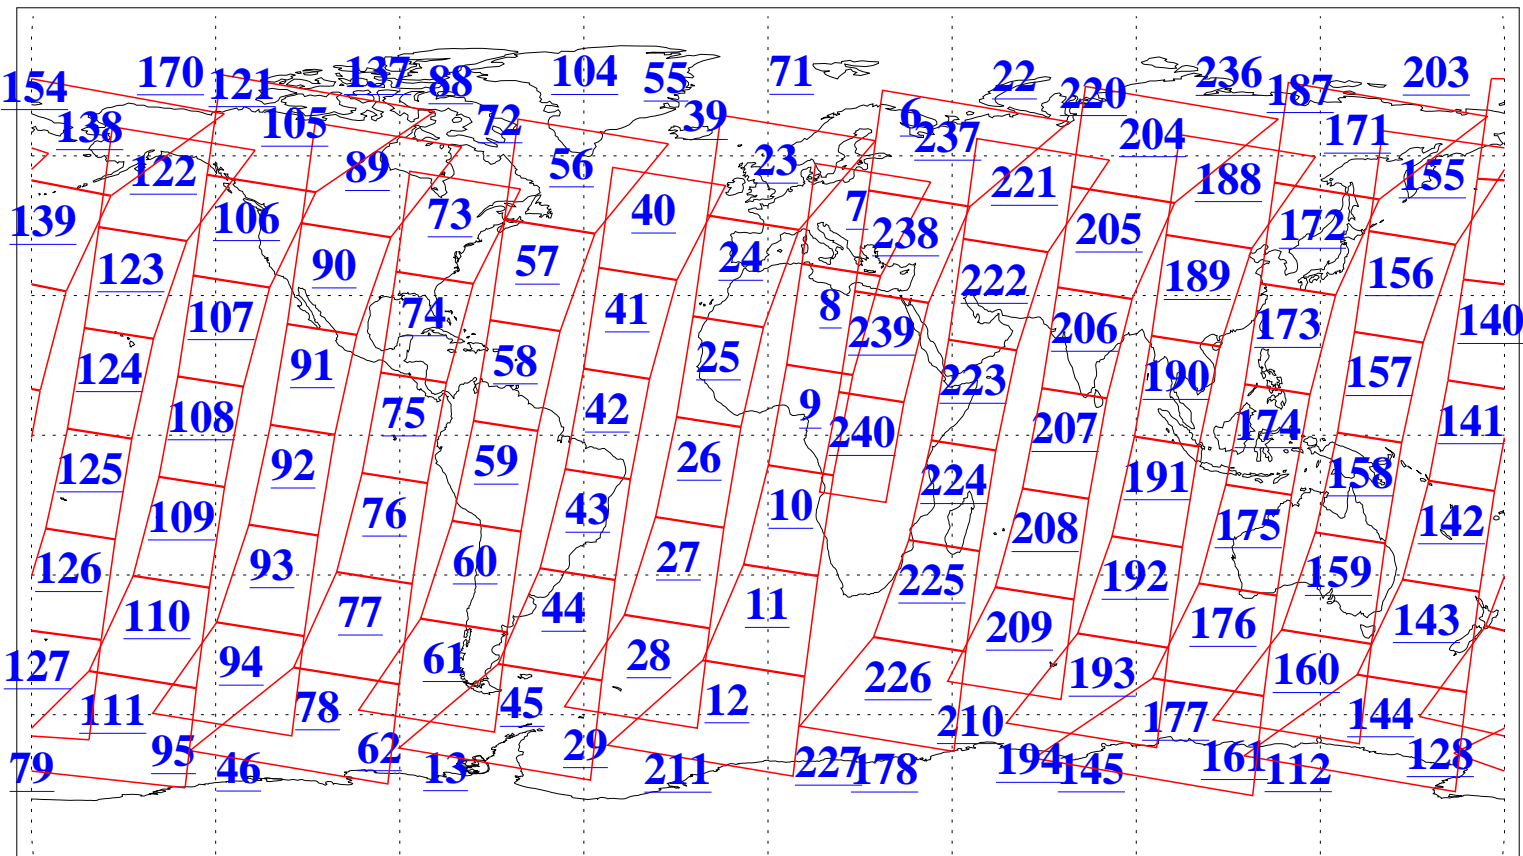

L1B Availability
AMSU Granules: 240
HSB Granules: 0
AIRS Granules: 240

17 May 2019
DoY 137
Aqua Day 6222
Granules: 1 to 120

Granules: 121 to 240

Legend: AMSU Available, HSB Available, AIRS Available

L1B Availability
AMSU Granules: 240
HSB Granules: 0
AIRS Granules: 240

17 May 2019
DoY 137
Aqua Day 6222
Ascending Granules

Descending Granules

Legend: AMSU Available, HSB Available, AIRS Available

L1B Availability
 AMSU Granules: 240
 HSB Granules: 0
 AIRS Granules: 240

17 May 2019
 DoY 137
 Aqua Day 6222

Northern Hemisphere Granules

Southern Hemisphere Granules

Legend: AMSU Available, HSB Available, AIRS Available