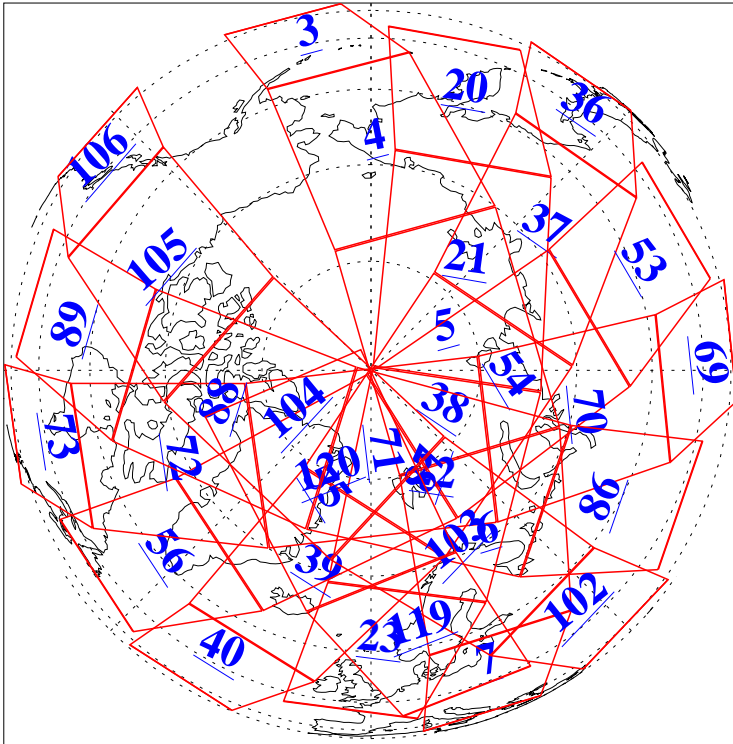

L1B Availability
AMSU Granules: 240
HSB Granules: 0
AIRS Granules: 240

17 May 2019
DoY 137
Aqua Day 6222
Granules: 1 to 120

Granules: 121 to 240

Legend: AMSU Available, HSB Available, AIRS Available

L1B Availability
AMSU Granules: 240
HSB Granules: 0
AIRS Granules: 240

17 May 2019
DoY 137
Aqua Day 6222
Ascending Granules

Descending Granules

Legend: AMSU Available, HSB Available, AIRS Available

L1B Availability
 AMSU Granules: 240
 HSB Granules: 0
 AIRS Granules: 240

17 May 2019
 DoY 137
 Aqua Day 6222

Northern Hemisphere Granules

Southern Hemisphere Granules

Legend: AMSU Available, HSB Available, AIRS Available