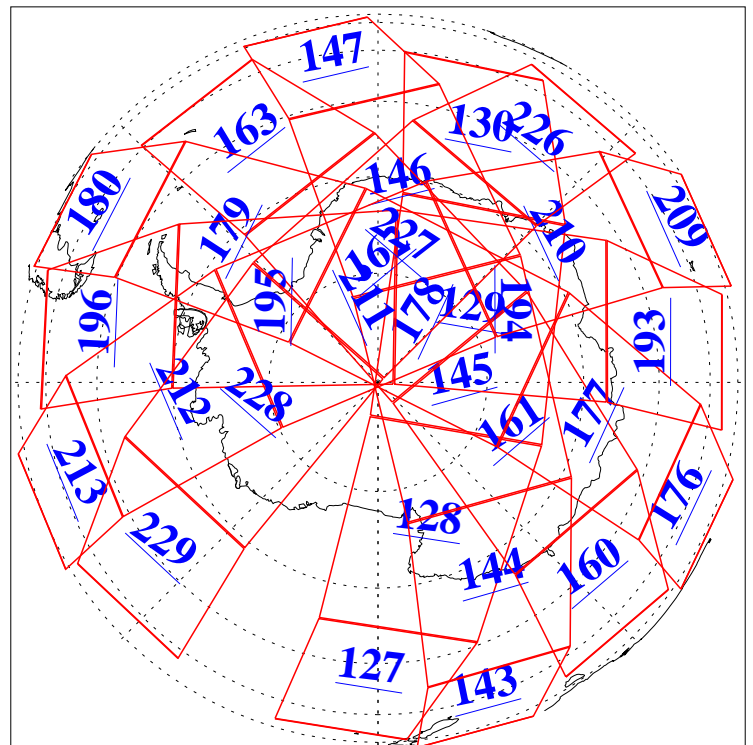

17 May 2019
DoY 137
Aqua Day 6222
Ascending Granules

Descending Granules

Legend: AMSU Available, HSB Available, AIRS Available

L1B Availability
 AMSU Granules: 240
 HSB Granules: 0
 AIRS Granules: 240

17 May 2019
 DoY 137
 Aqua Day 6222

Northern Hemisphere Granules

Southern Hemisphere Granules

Legend: AMSU Available, HSB Available, AIRS Available