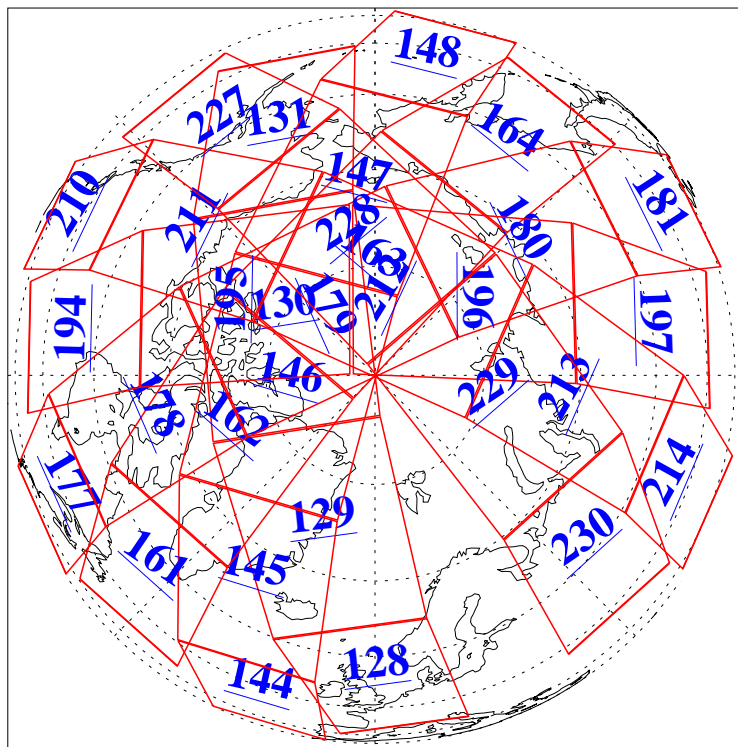

16 May 2019
DoY 136
Aqua Day 6221
Ascending Granules

Descending Granules

Legend: AMSU Available, HSB Available, AIRS Available

L1B Availability
 AMSU Granules: 240
 HSB Granules: 0
 AIRS Granules: 240

16 May 2019
 DoY 136
 Aqua Day 6221

Northern Hemisphere Granules

Southern Hemisphere Granules

Legend: AMSU Available, HSB Available, AIRS Available