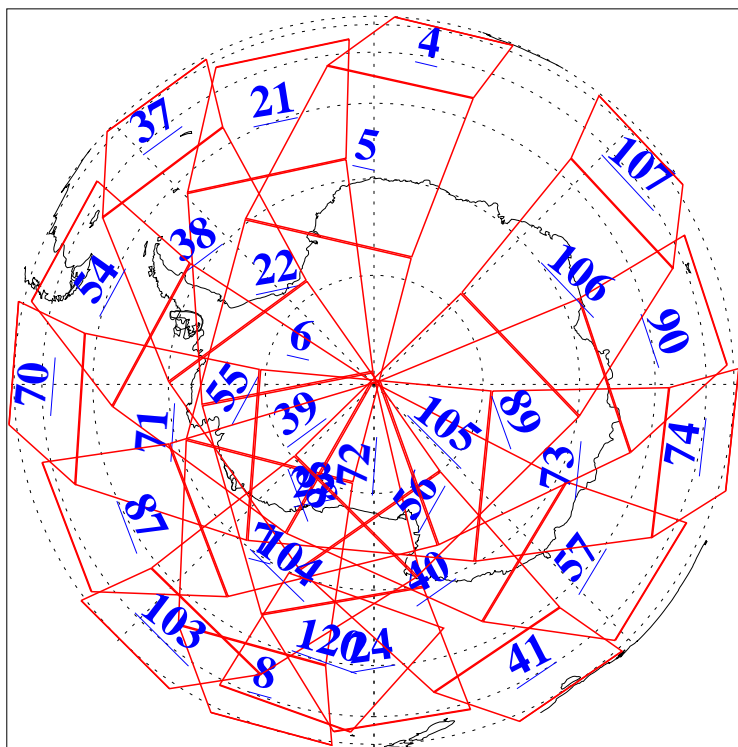

L1B Availability
AMSU Granules: 240
HSB Granules: 0
AIRS Granules: 240

16 May 2019
DoY 136
Aqua Day 6221
Granules: 1 to 120

Granules: 121 to 240

Legend: AMSU Available, HSB Available, AIRS Available

L1B Availability
AMSU Granules: 240
HSB Granules: 0
AIRS Granules: 240

16 May 2019
DoY 136
Aqua Day 6221
Ascending Granules

Descending Granules

Legend: AMSU Available, HSB Available, AIRS Available

L1B Availability
 AMSU Granules: 240
 HSB Granules: 0
 AIRS Granules: 240

16 May 2019
 DoY 136
 Aqua Day 6221

Northern Hemisphere Granules

Southern Hemisphere Granules

Legend: AMSU Available, HSB Available, AIRS Available