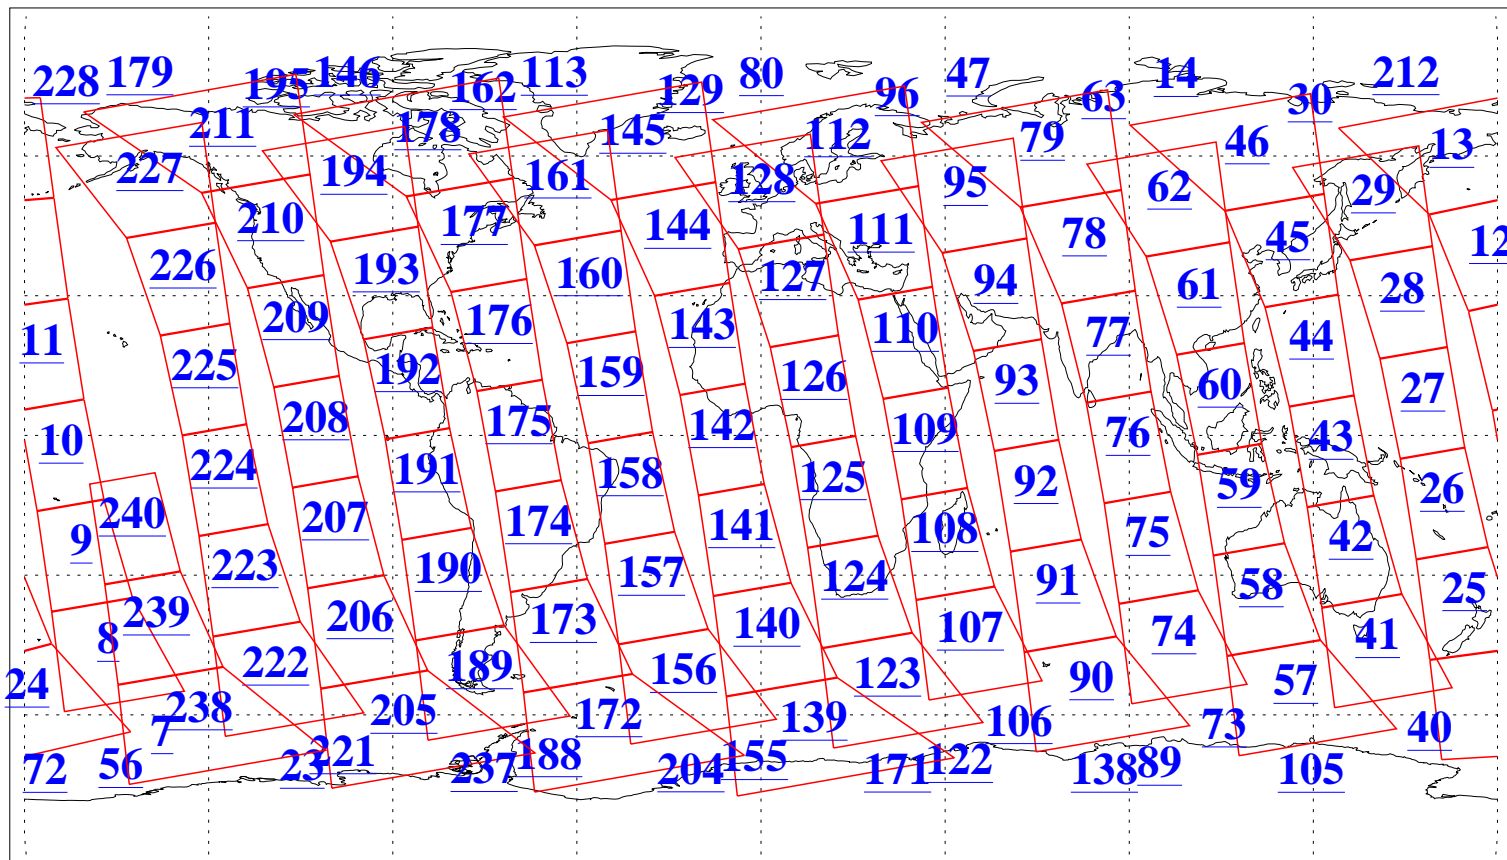

L1B Availability
AMSU Granules: 240
HSB Granules: 0
AIRS Granules: 240

16 May 2019
DoY 136
Aqua Day 6221
Granules: 1 to 120

Granules: 121 to 240

Legend: AMSU Available, HSB Available, AIRS Available

L1B Availability
AMSU Granules: 240
HSB Granules: 0
AIRS Granules: 240

16 May 2019
DoY 136
Aqua Day 6221
Ascending Granules

Descending Granules

Legend: AMSU Available, HSB Available, AIRS Available

L1B Availability
 AMSU Granules: 240
 HSB Granules: 0
 AIRS Granules: 240

16 May 2019
 DoY 136
 Aqua Day 6221

Northern Hemisphere Granules

Southern Hemisphere Granules

Legend: AMSU Available, HSB Available, AIRS Available