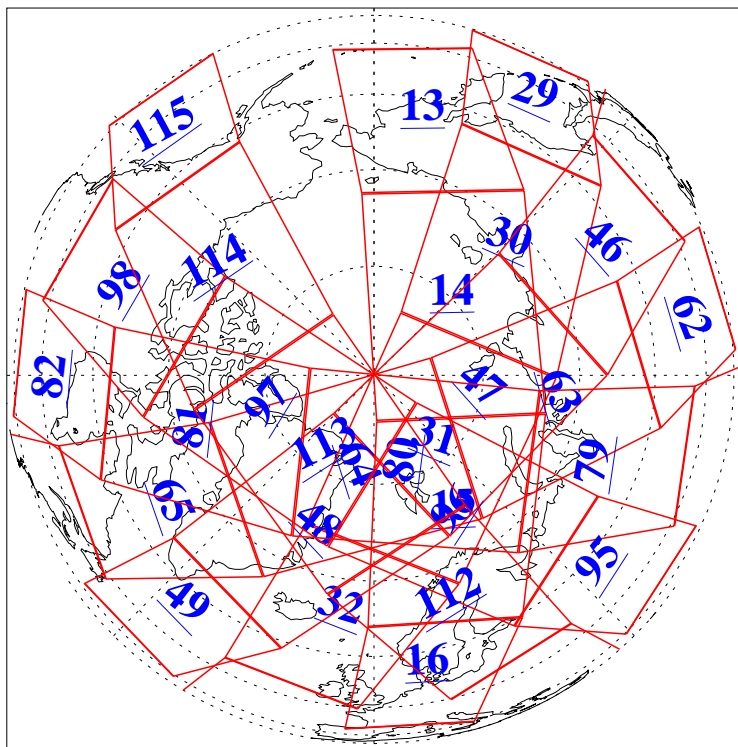

L1B Availability
AMSU Granules: 240
HSB Granules: 0
AIRS Granules: 240

16 May 2019
DoY 136
Aqua Day 6221
Granules: 1 to 120

Granules: 121 to 240

Legend: AMSU Available, HSB Available, AIRS Available

L1B Availability
AMSU Granules: 240
HSB Granules: 0
AIRS Granules: 240

16 May 2019
DoY 136
Aqua Day 6221
Ascending Granules

Descending Granules

Legend: AMSU Available, HSB Available, AIRS Available

L1B Availability
 AMSU Granules: 240
 HSB Granules: 0
 AIRS Granules: 240

16 May 2019
 DoY 136
 Aqua Day 6221

Northern Hemisphere Granules

Southern Hemisphere Granules

Legend: AMSU Available, HSB Available, AIRS Available