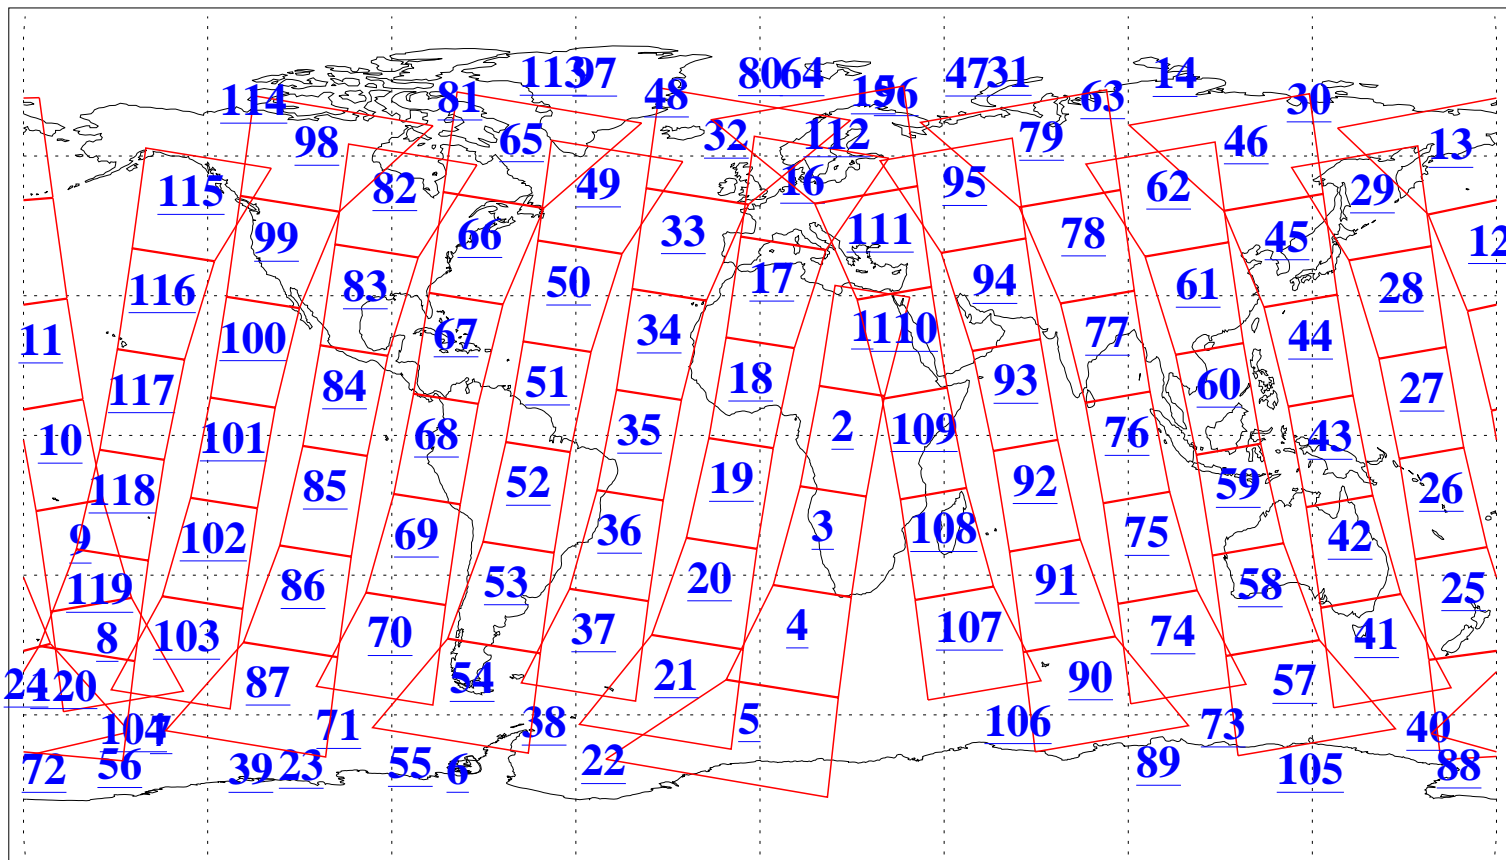

L1B Availability
AMSU Granules: 240
HSB Granules: 0
AIRS Granules: 240

16 May 2019
DoY 136
Aqua Day 6221
Granules: 1 to 120

Granules: 121 to 240

Legend: AMSU Available, HSB Available, AIRS Available

L1B Availability
AMSU Granules: 240
HSB Granules: 0
AIRS Granules: 240

16 May 2019
DoY 136
Aqua Day 6221
Ascending Granules

Descending Granules

Legend: AMSU Available, HSB Available, AIRS Available

L1B Availability
 AMSU Granules: 240
 HSB Granules: 0
 AIRS Granules: 240

16 May 2019
 DoY 136
 Aqua Day 6221

Northern Hemisphere Granules

Southern Hemisphere Granules

Legend: AMSU Available, HSB Available, AIRS Available