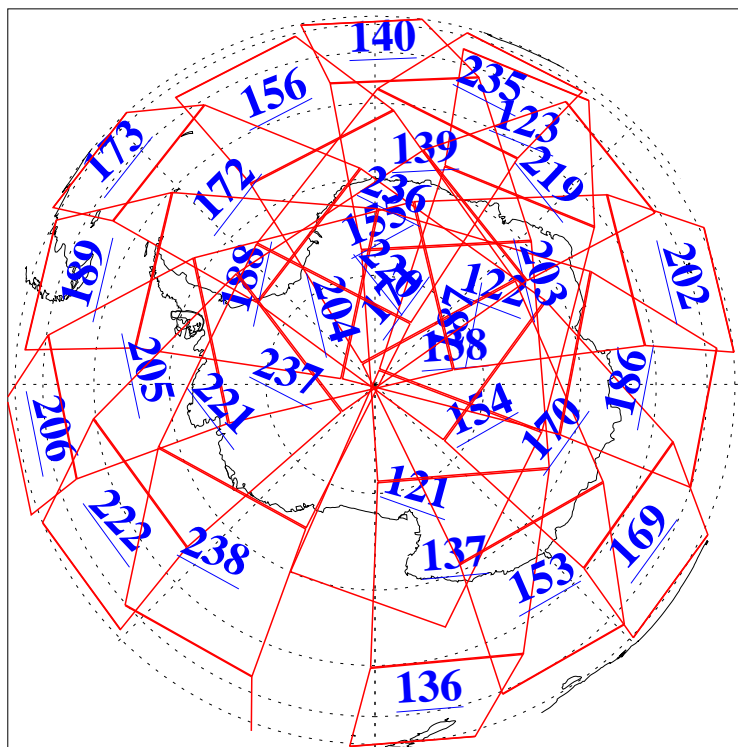

16 May 2019
DoY 136
Aqua Day 6221
Ascending Granules

Descending Granules

Legend: AMSU Available, HSB Available, AIRS Available

L1B Availability
 AMSU Granules: 240
 HSB Granules: 0
 AIRS Granules: 240

16 May 2019
 DoY 136
 Aqua Day 6221

Northern Hemisphere Granules

Southern Hemisphere Granules

Legend: AMSU Available, HSB Available, AIRS Available