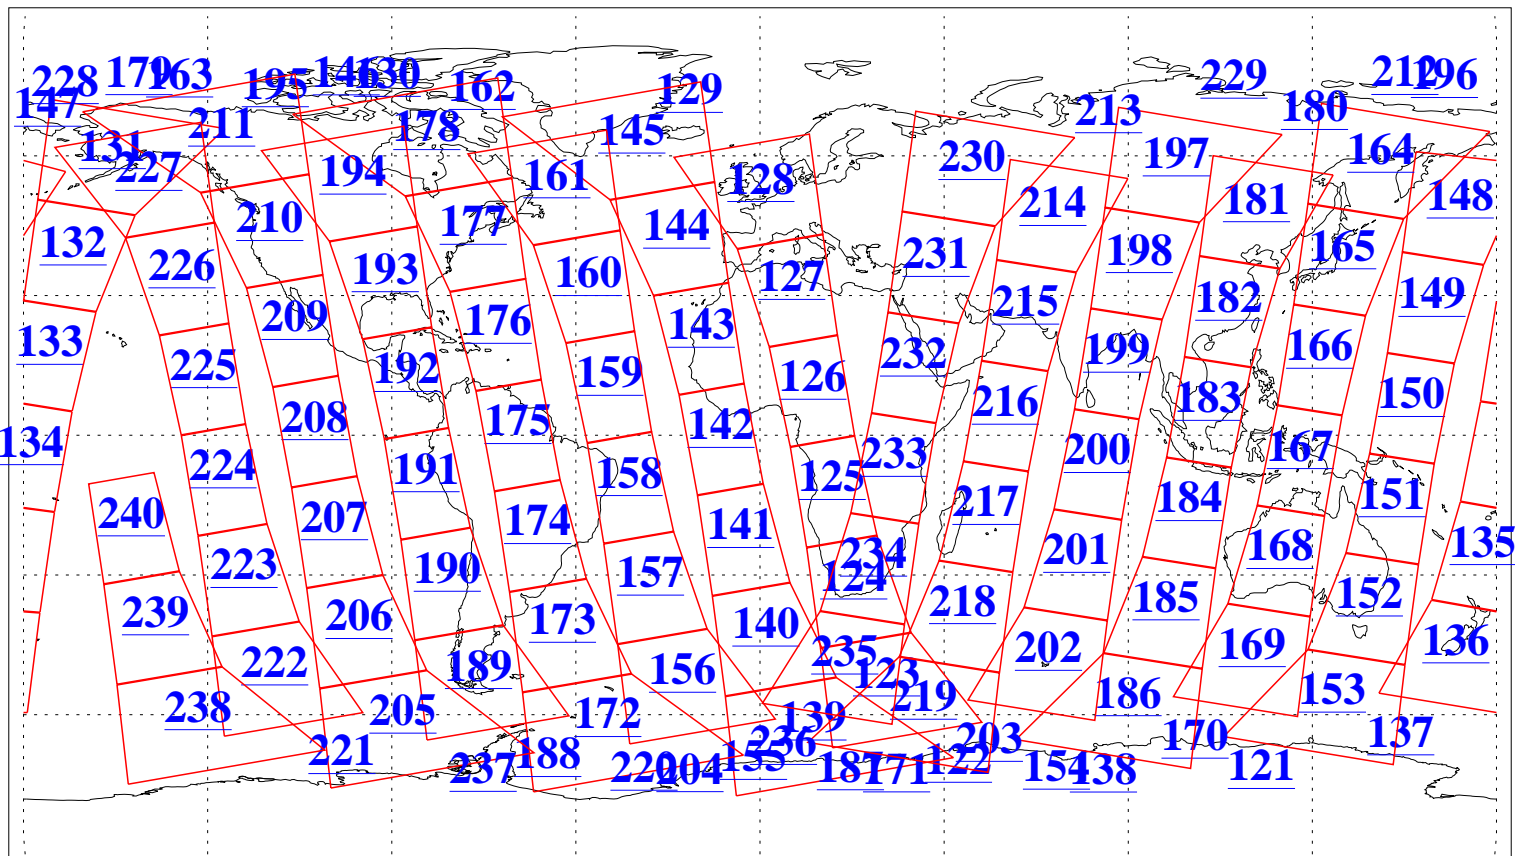

L1B Availability
AMSU Granules: 240
HSB Granules: 0
AIRS Granules: 240

16 May 2019
DoY 136
Aqua Day 6221
Granules: 1 to 120

Granules: 121 to 240

Legend: AMSU Available, HSB Available, AIRS Available

L1B Availability
AMSU Granules: 240
HSB Granules: 0
AIRS Granules: 240

16 May 2019
DoY 136
Aqua Day 6221
Ascending Granules

Descending Granules

Legend: AMSU Available, HSB Available, AIRS Available

L1B Availability
 AMSU Granules: 240
 HSB Granules: 0
 AIRS Granules: 240

16 May 2019
 DoY 136
 Aqua Day 6221

Northern Hemisphere Granules

Southern Hemisphere Granules

Legend: AMSU Available, HSB Available, AIRS Available