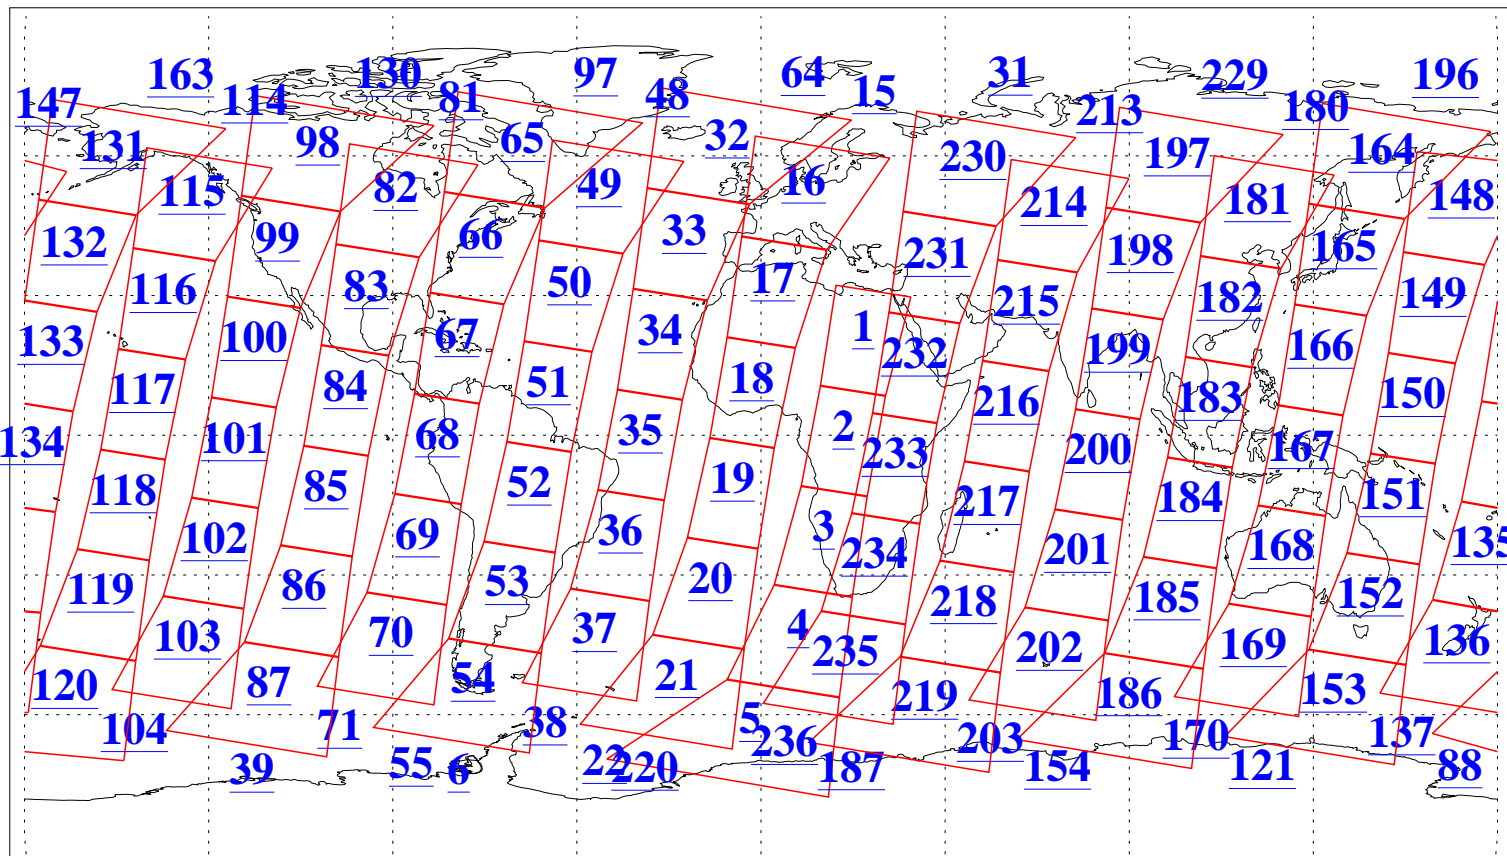

L1B Availability
AMSU Granules: 240
HSB Granules: 0
AIRS Granules: 240

16 May 2019
DoY 136
Aqua Day 6221
Granules: 1 to 120

Granules: 121 to 240

Legend: AMSU Available, HSB Available, AIRS Available

L1B Availability
AMSU Granules: 240
HSB Granules: 0
AIRS Granules: 240

16 May 2019
DoY 136
Aqua Day 6221
Ascending Granules

Descending Granules

Legend: AMSU Available, HSB Available, AIRS Available

L1B Availability
 AMSU Granules: 240
 HSB Granules: 0
 AIRS Granules: 240

16 May 2019
 DoY 136
 Aqua Day 6221

Northern Hemisphere Granules

Southern Hemisphere Granules

Legend: AMSU Available, HSB Available, AIRS Available