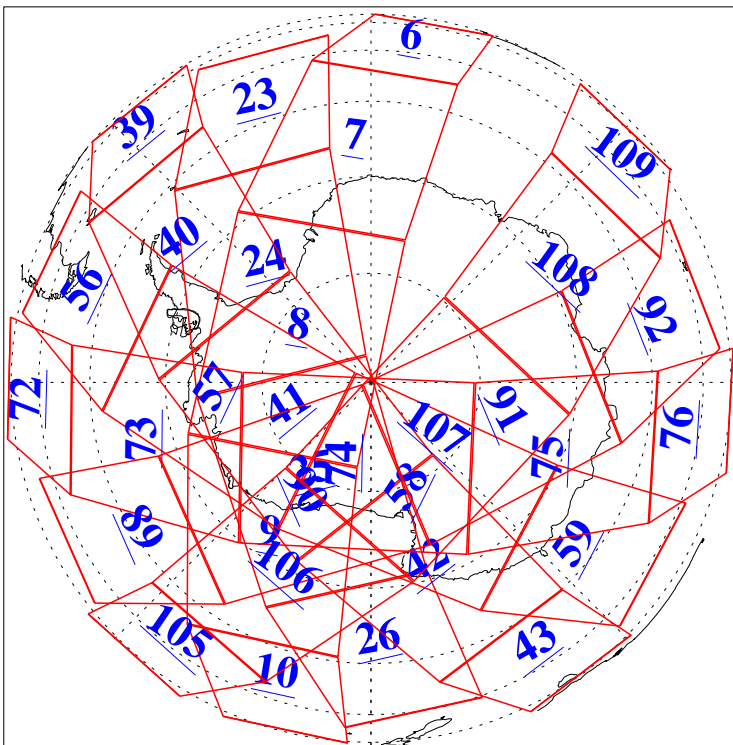

L1B Availability  
AMSU Granules: 240  
HSB Granules: 0  
AIRS Granules: 238

14 May 2019  
DoY 134  
Aqua Day 6219  
Granules: 1 to 120

Granules: 121 to 240

Legend: AMSU Available, HSB Available, AIRS Available

L1B Availability  
AMSU Granules: 240  
HSB Granules: 0  
AIRS Granules: 238

14 May 2019  
DoY 134  
Aqua Day 6219  
Ascending Granules

Descending Granules

Legend: AMSU Available, HSB Available, AIRS Available

L1B Availability  
 AMSU Granules: 240  
 HSB Granules: 0  
 AIRS Granules: 238

14 May 2019  
 DoY 134  
 Aqua Day 6219

Northern Hemisphere Granules

Southern Hemisphere Granules

Legend: AMSU Available, HSB Available, AIRS Available