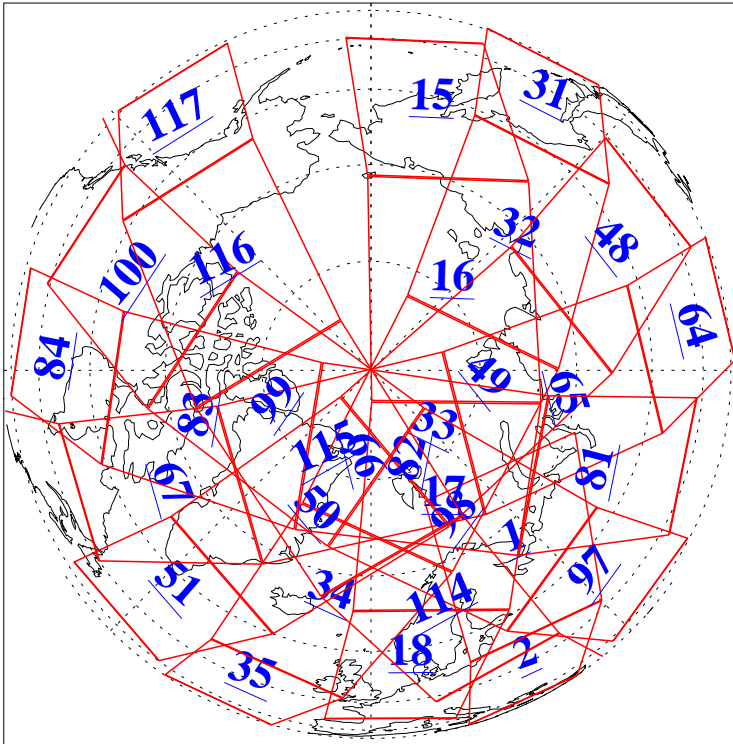

L1B Availability  
AMSU Granules: 240  
HSB Granules: 0  
AIRS Granules: 238

14 May 2019  
DoY 134  
Aqua Day 6219  
Granules: 1 to 120

Granules: 121 to 240

Legend: AMSU Available, HSB Available, AIRS Available

L1B Availability  
AMSU Granules: 240  
HSB Granules: 0  
AIRS Granules: 238

14 May 2019  
DoY 134  
Aqua Day 6219  
Ascending Granules

Descending Granules

Legend: AMSU Available, HSB Available, AIRS Available

L1B Availability  
 AMSU Granules: 240  
 HSB Granules: 0  
 AIRS Granules: 238

14 May 2019  
 DoY 134  
 Aqua Day 6219

Northern Hemisphere Granules

Southern Hemisphere Granules

Legend: AMSU Available, HSB Available, AIRS Available