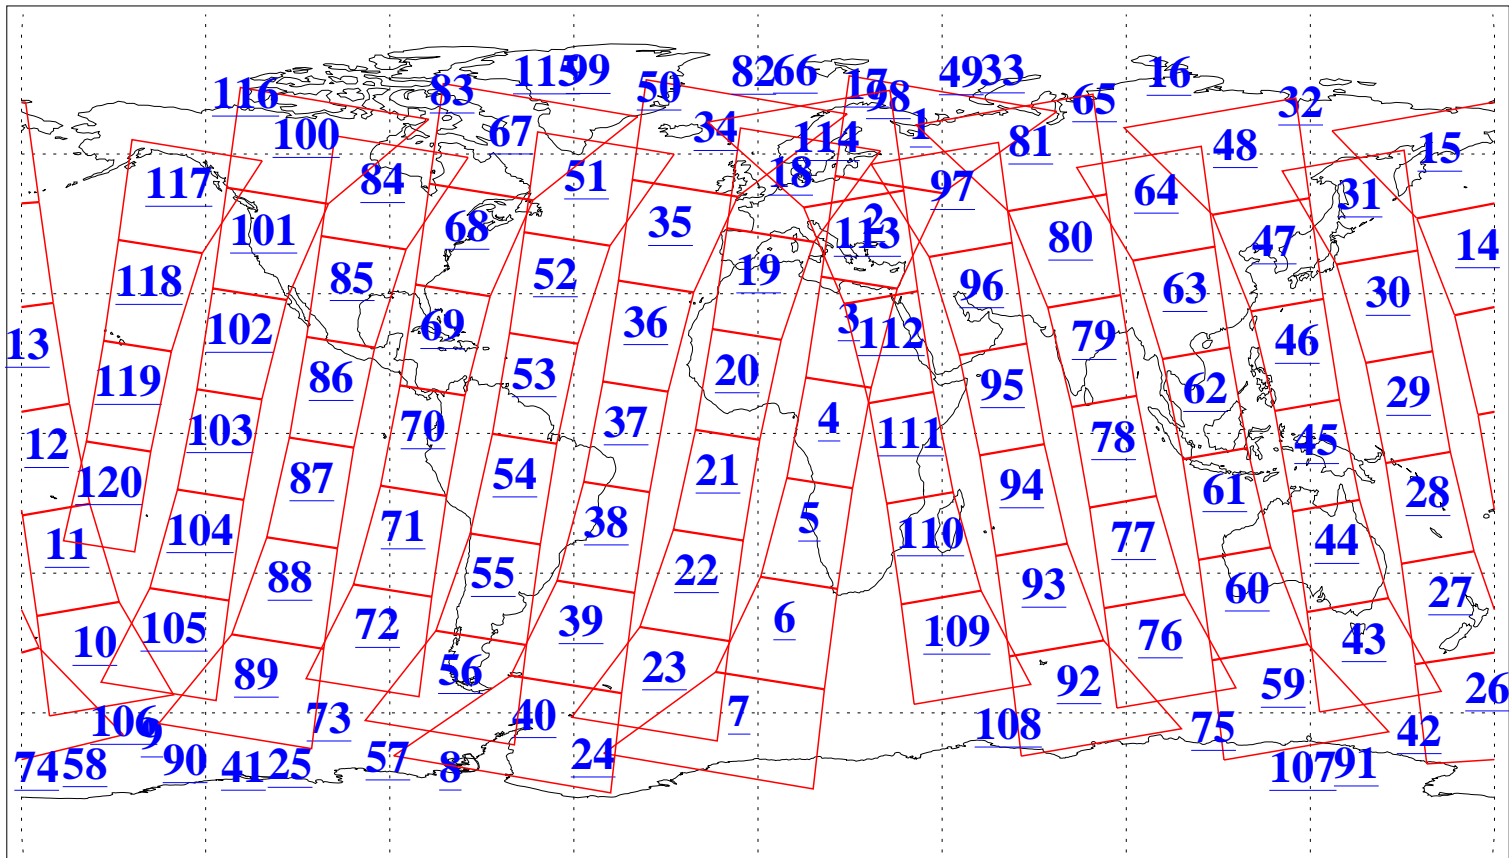

L1B Availability  
AMSU Granules: 240  
HSB Granules: 0  
AIRS Granules: 238

14 May 2019  
DoY 134  
Aqua Day 6219  
Granules: 1 to 120

Granules: 121 to 240

Legend: AMSU Available, HSB Available, AIRS Available

L1B Availability  
AMSU Granules: 240  
HSB Granules: 0  
AIRS Granules: 238

14 May 2019  
DoY 134  
Aqua Day 6219  
Ascending Granules

Descending Granules

Legend: AMSU Available, HSB Available, AIRS Available

L1B Availability  
 AMSU Granules: 240  
 HSB Granules: 0  
 AIRS Granules: 238

14 May 2019  
 DoY 134  
 Aqua Day 6219

Northern Hemisphere Granules

Southern Hemisphere Granules

Legend: AMSU Available, HSB Available, AIRS Available