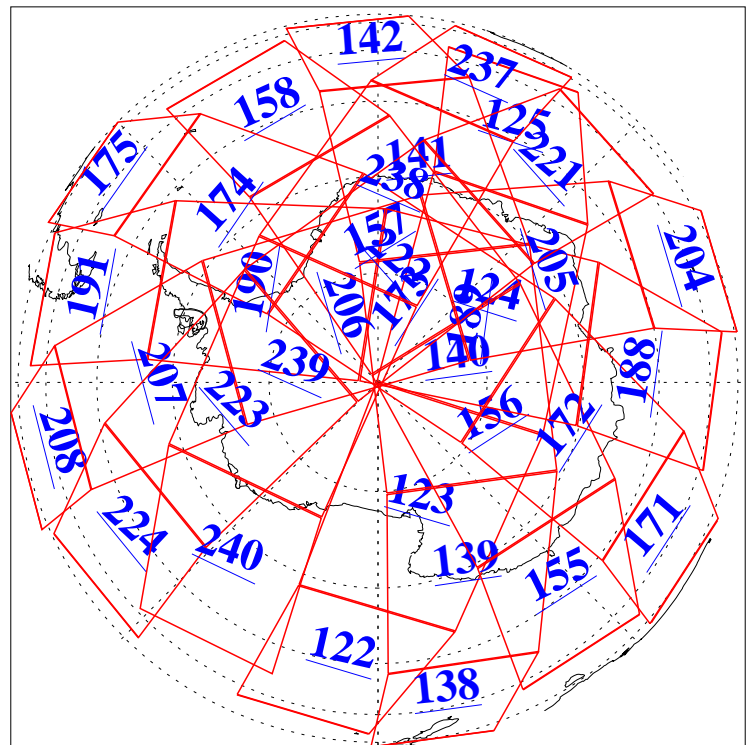

L1B Availability  
AMSU Granules: 240  
HSB Granules: 0  
AIRS Granules: 238

14 May 2019  
DoY 134  
Aqua Day 6219  
Granules: 1 to 120

Granules: 121 to 240

Legend: AMSU Available, HSB Available, AIRS Available

L1B Availability  
AMSU Granules: 240  
HSB Granules: 0  
AIRS Granules: 238

14 May 2019  
DoY 134  
Aqua Day 6219  
Ascending Granules

Descending Granules

Legend: AMSU Available, HSB Available, AIRS Available

L1B Availability  
 AMSU Granules: 240  
 HSB Granules: 0  
 AIRS Granules: 238

14 May 2019  
 DoY 134  
 Aqua Day 6219

Northern Hemisphere Granules

Southern Hemisphere Granules

Legend: AMSU Available, HSB Available, AIRS Available