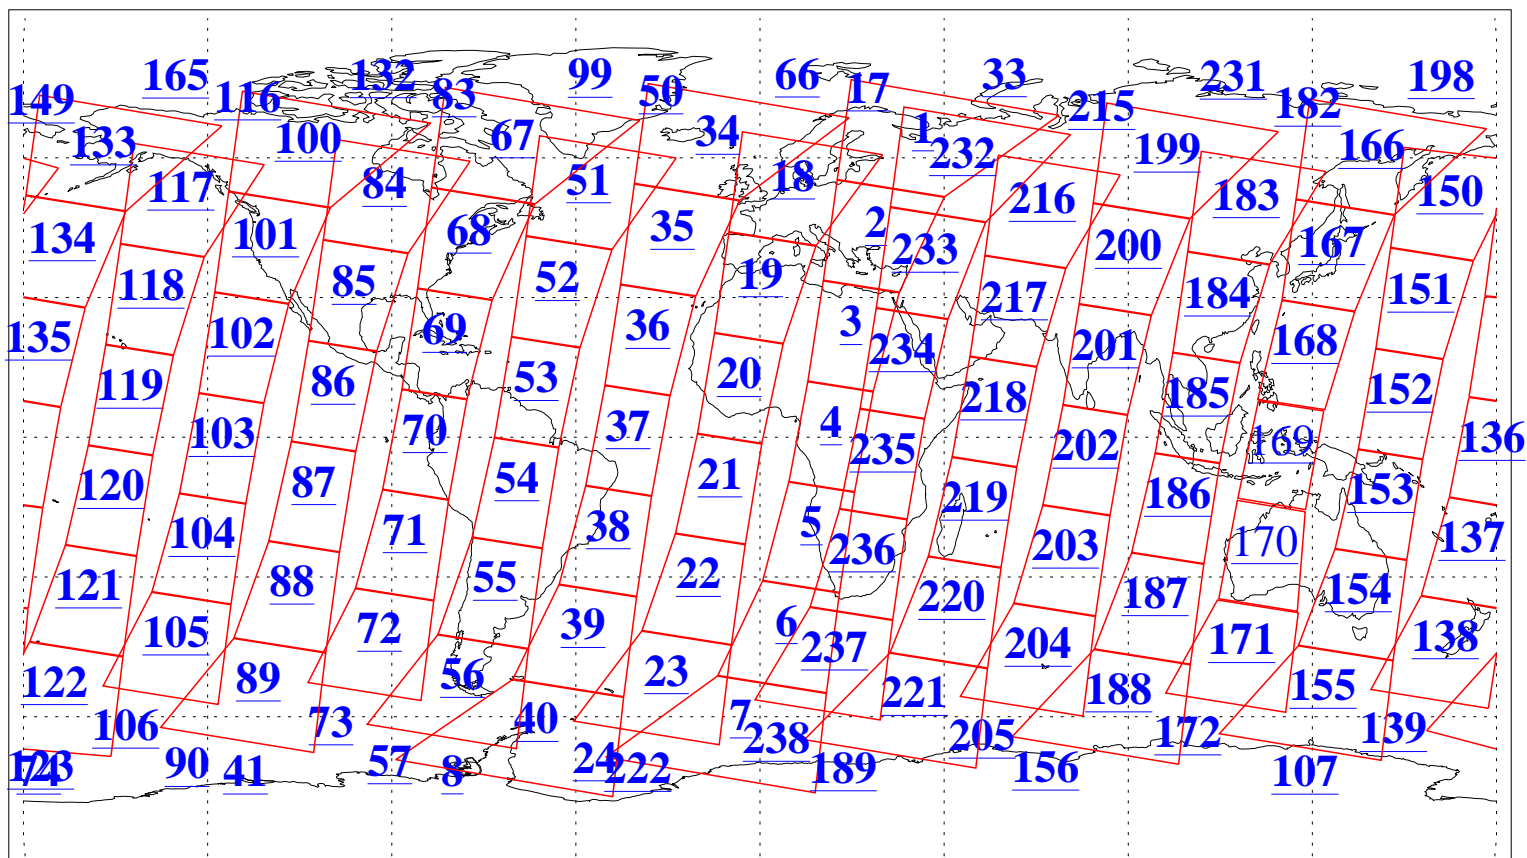

L1B Availability  
AMSU Granules: 240  
HSB Granules: 0  
AIRS Granules: 238

14 May 2019  
DoY 134  
Aqua Day 6219  
Granules: 1 to 120

Granules: 121 to 240

Legend: AMSU Available, HSB Available, AIRS Available

L1B Availability  
AMSU Granules: 240  
HSB Granules: 0  
AIRS Granules: 238

14 May 2019  
DoY 134  
Aqua Day 6219  
Ascending Granules

Descending Granules

Legend: AMSU Available, HSB Available, AIRS Available

L1B Availability  
 AMSU Granules: 240  
 HSB Granules: 0  
 AIRS Granules: 238

14 May 2019  
 DoY 134  
 Aqua Day 6219

Northern Hemisphere Granules

Southern Hemisphere Granules

Legend: AMSU Available, HSB Available, AIRS Available