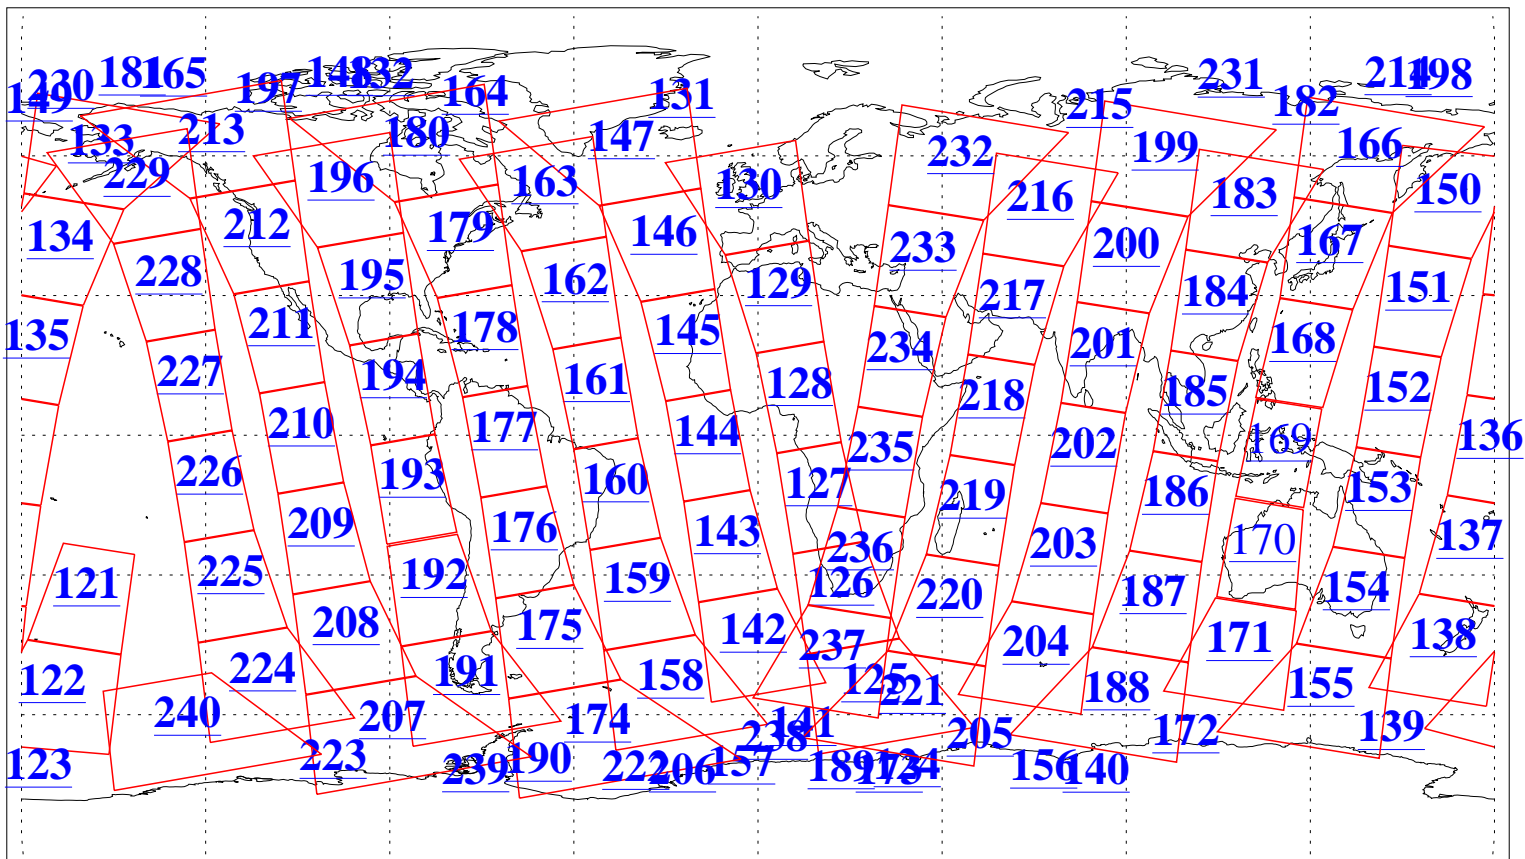

L1B Availability  
AMSU Granules: 240  
HSB Granules: 0  
AIRS Granules: 238

14 May 2019  
DoY 134  
Aqua Day 6219  
Granules: 1 to 120

Granules: 121 to 240

Legend: AMSU Available, HSB Available, AIRS Available

L1B Availability  
AMSU Granules: 240  
HSB Granules: 0  
AIRS Granules: 238

14 May 2019  
DoY 134  
Aqua Day 6219  
Ascending Granules

Descending Granules

Legend: AMSU Available, HSB Available, AIRS Available

L1B Availability  
 AMSU Granules: 240  
 HSB Granules: 0  
 AIRS Granules: 238

14 May 2019  
 DoY 134  
 Aqua Day 6219

Northern Hemisphere Granules

Southern Hemisphere Granules

Legend: AMSU Available, HSB Available, AIRS Available