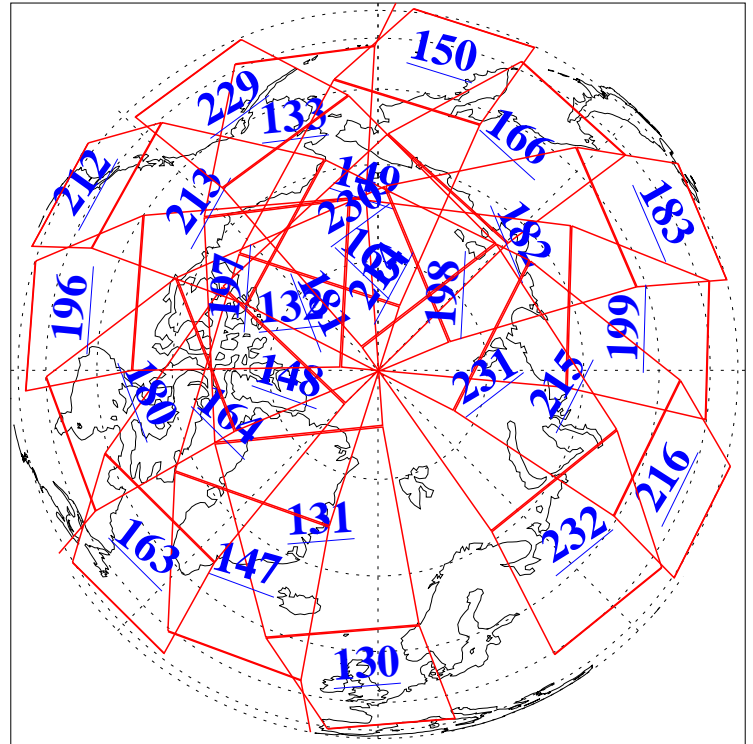

L1B Availability  
AMSU Granules: 240  
HSB Granules: 0  
AIRS Granules: 238

14 May 2019  
DoY 134  
Aqua Day 6219  
Ascending Granules

Descending Granules

Legend: AMSU Available, HSB Available, AIRS Available

L1B Availability  
 AMSU Granules: 240  
 HSB Granules: 0  
 AIRS Granules: 238

14 May 2019  
 DoY 134  
 Aqua Day 6219

Northern Hemisphere Granules

Southern Hemisphere Granules

Legend: AMSU Available, HSB Available, AIRS Available