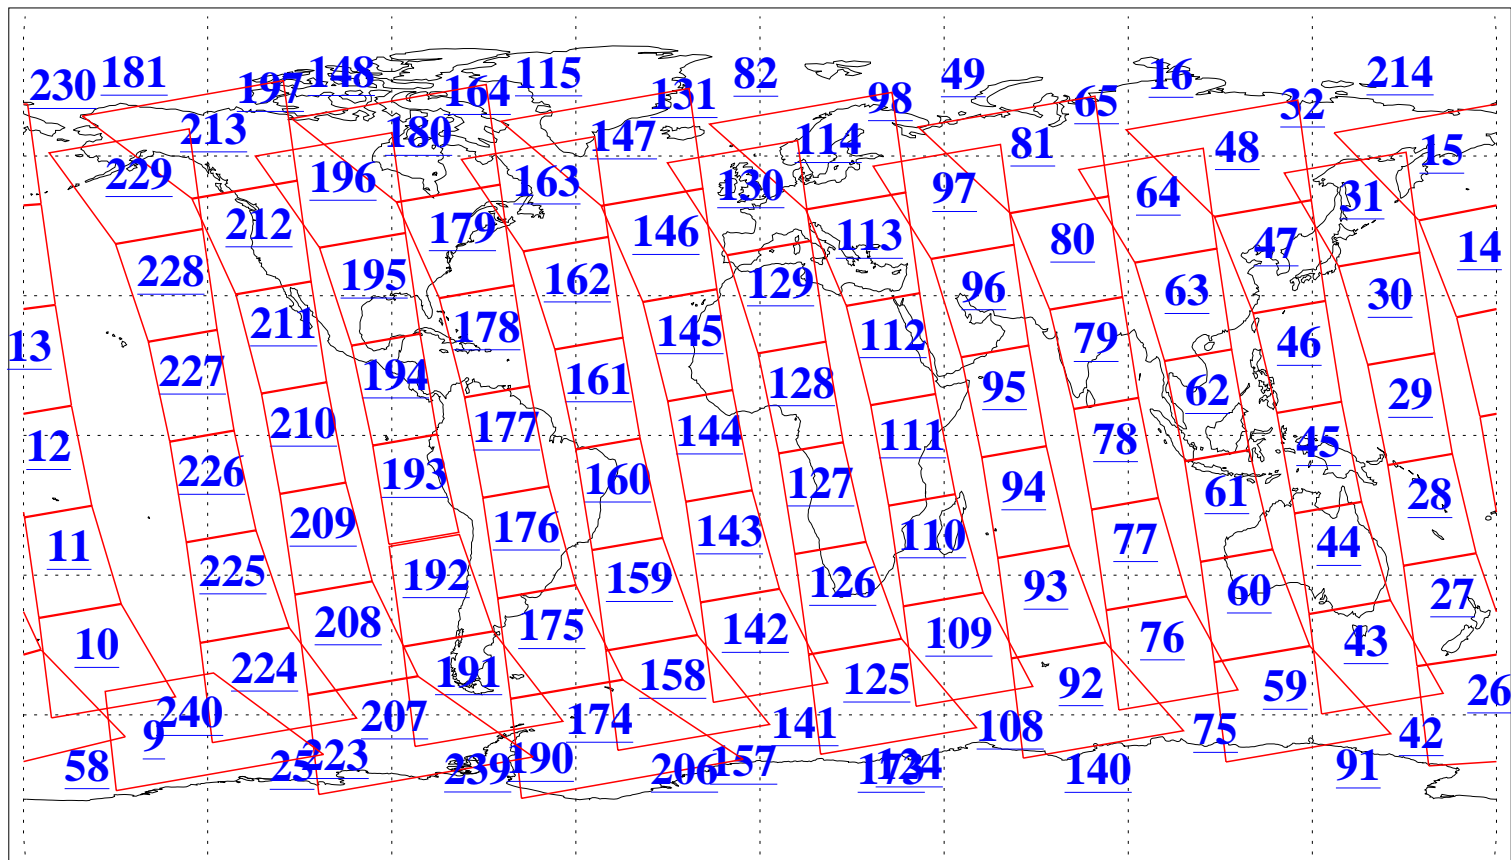

L1B Availability  
AMSU Granules: 240  
HSB Granules: 0  
AIRS Granules: 238

14 May 2019  
DoY 134  
Aqua Day 6219  
Granules: 1 to 120

Granules: 121 to 240

Legend: AMSU Available, HSB Available, AIRS Available

L1B Availability  
AMSU Granules: 240  
HSB Granules: 0  
AIRS Granules: 238

14 May 2019  
DoY 134  
Aqua Day 6219  
Ascending Granules

Descending Granules

Legend: AMSU Available, HSB Available, AIRS Available

L1B Availability  
 AMSU Granules: 240  
 HSB Granules: 0  
 AIRS Granules: 238

14 May 2019  
 DoY 134  
 Aqua Day 6219

Northern Hemisphere Granules

Southern Hemisphere Granules

Legend: AMSU Available, HSB Available, AIRS Available