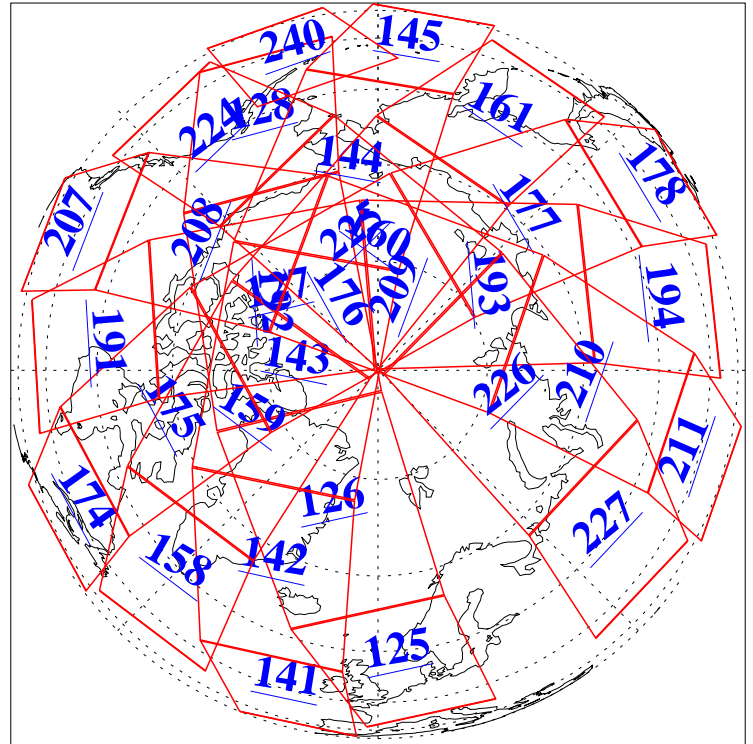

L1B Availability  
AMSU Granules: 240  
HSB Granules: 0  
AIRS Granules: 240

11 May 2019  
DoY 131  
Aqua Day 6216  
Ascending Granules

Descending Granules

Legend: AMSU Available, HSB Available, AIRS Available

L1B Availability  
 AMSU Granules: 240  
 HSB Granules: 0  
 AIRS Granules: 240

11 May 2019  
 DoY 131  
 Aqua Day 6216

Northern Hemisphere Granules

Southern Hemisphere Granules

Legend: AMSU Available, HSB Available, AIRS Available