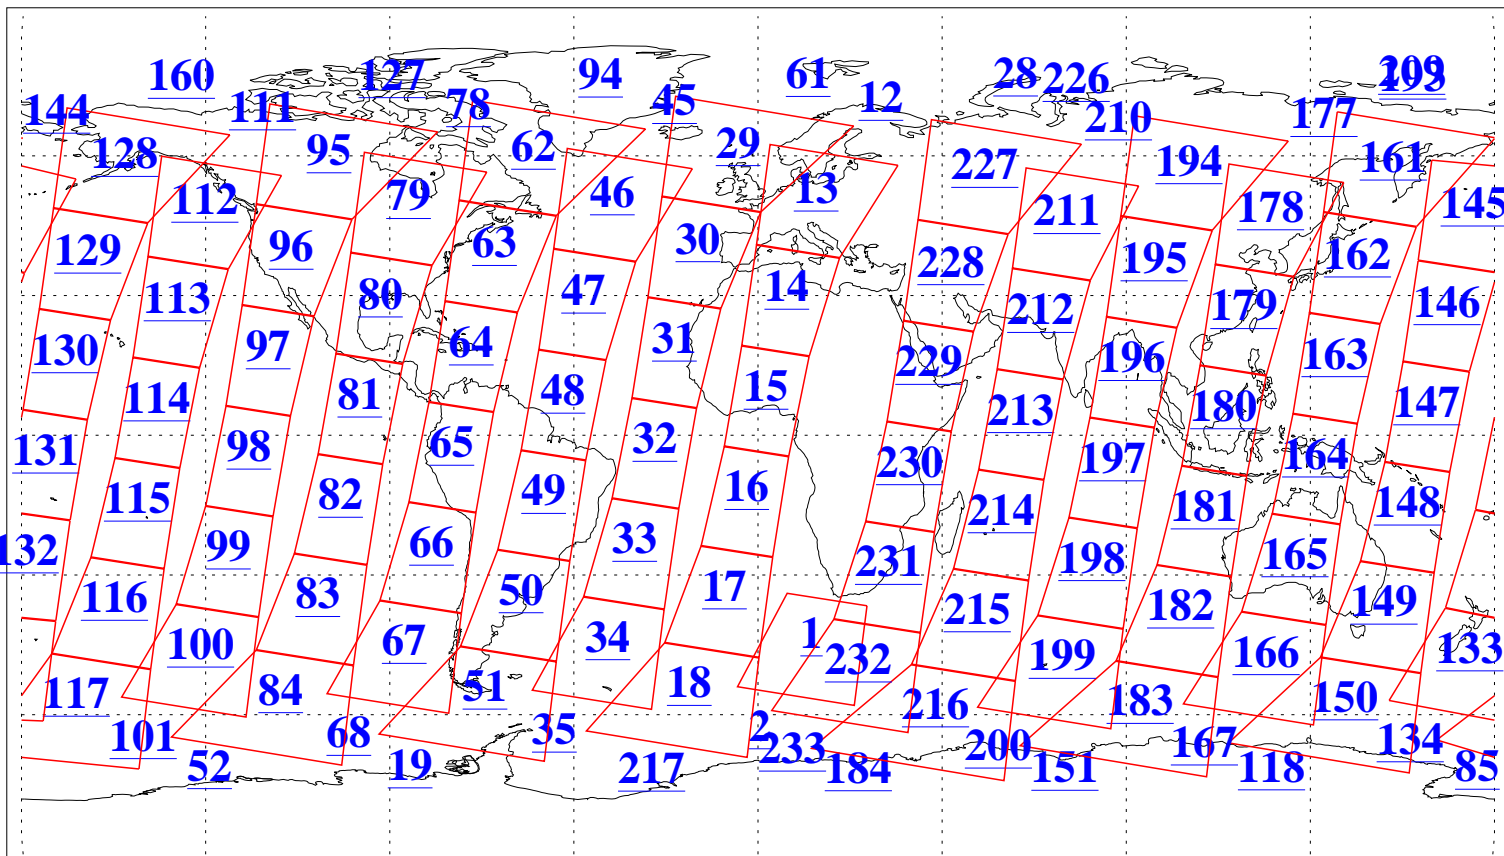

L1B Availability  
AMSU Granules: 240  
HSB Granules: 0  
AIRS Granules: 240

11 May 2019  
DoY 131  
Aqua Day 6216  
Granules: 1 to 120

Granules: 121 to 240

Legend: AMSU Available, HSB Available, AIRS Available

L1B Availability  
AMSU Granules: 240  
HSB Granules: 0  
AIRS Granules: 240

11 May 2019  
DoY 131  
Aqua Day 6216  
Ascending Granules

Descending Granules

Legend: AMSU Available, HSB Available, AIRS Available

L1B Availability  
 AMSU Granules: 240  
 HSB Granules: 0  
 AIRS Granules: 240

11 May 2019  
 DoY 131  
 Aqua Day 6216

Northern Hemisphere Granules

Southern Hemisphere Granules

Legend: AMSU Available, HSB Available, AIRS Available