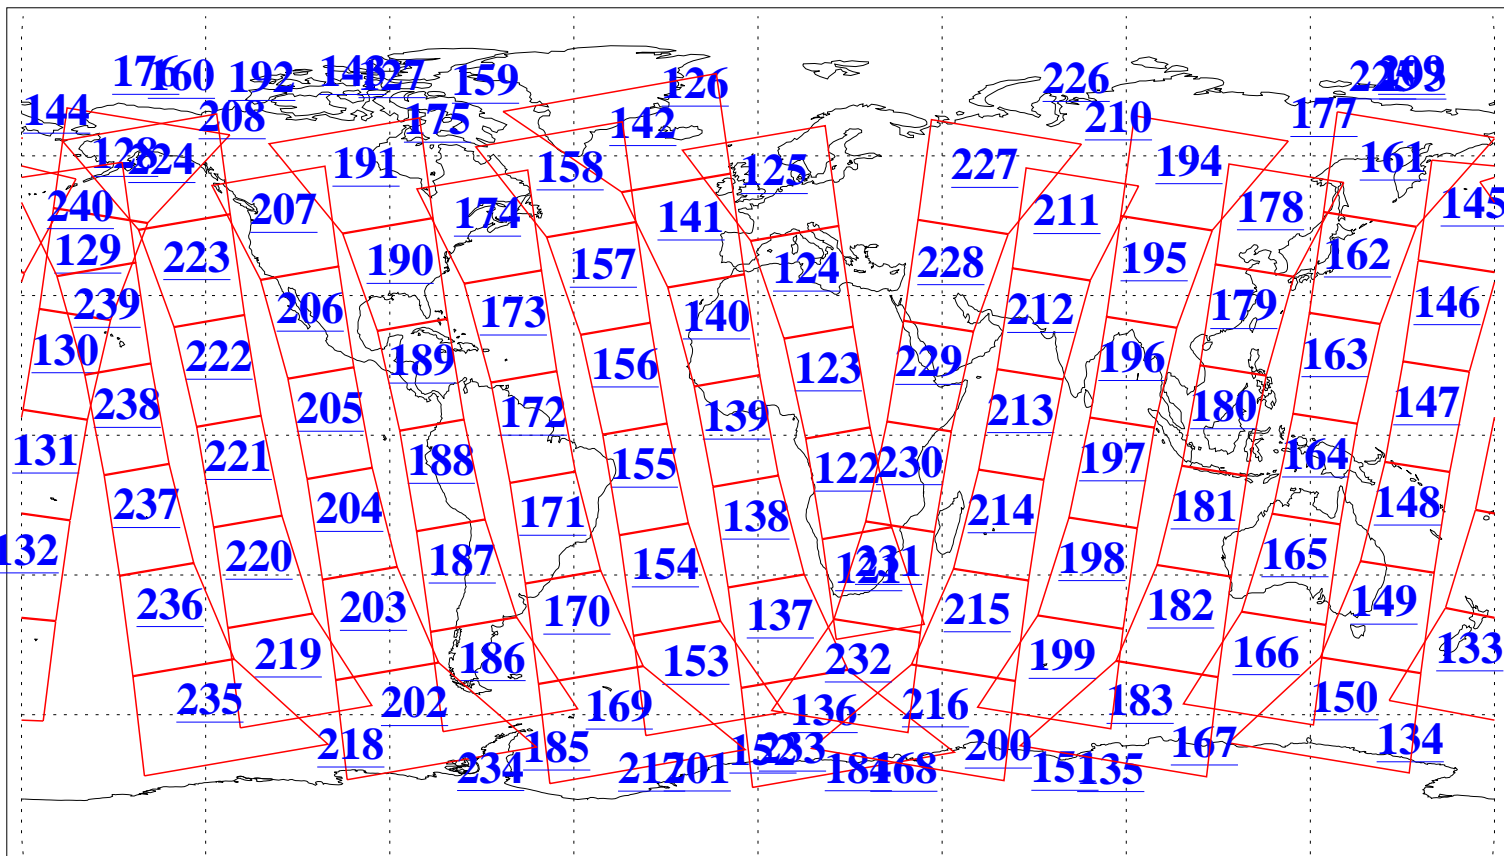

L1B Availability  
AMSU Granules: 240  
HSB Granules: 0  
AIRS Granules: 240

11 May 2019  
DoY 131  
Aqua Day 6216  
Granules: 1 to 120

Granules: 121 to 240

Legend: AMSU Available, HSB Available, AIRS Available

L1B Availability  
AMSU Granules: 240  
HSB Granules: 0  
AIRS Granules: 240

11 May 2019  
DoY 131  
Aqua Day 6216  
Ascending Granules

Descending Granules

Legend: AMSU Available, HSB Available, AIRS Available

L1B Availability  
 AMSU Granules: 240  
 HSB Granules: 0  
 AIRS Granules: 240

11 May 2019  
 DoY 131  
 Aqua Day 6216

Northern Hemisphere Granules

Southern Hemisphere Granules

Legend: AMSU Available, HSB Available, AIRS Available