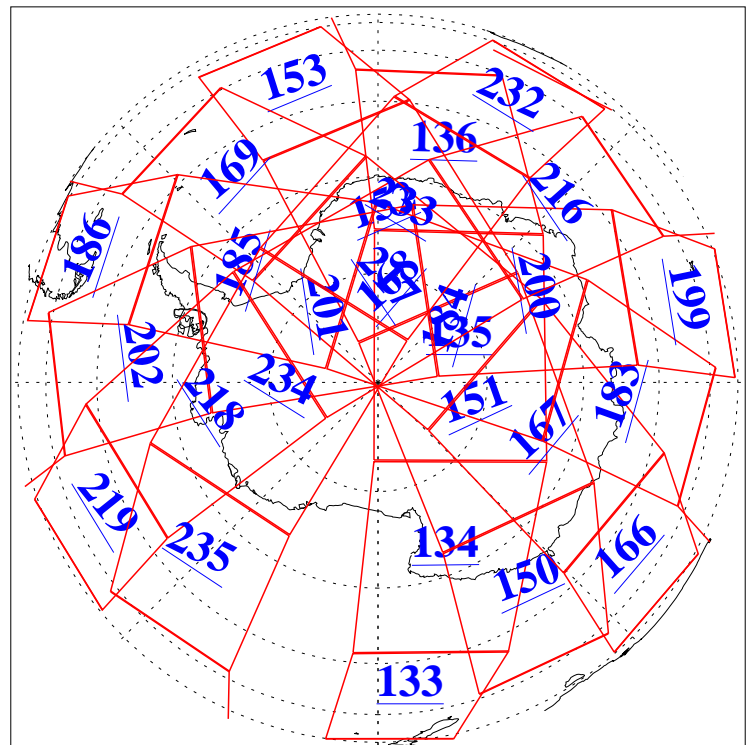

L1B Availability  
AMSU Granules: 240  
HSB Granules: 0  
AIRS Granules: 240

11 May 2019  
DoY 131  
Aqua Day 6216  
Granules: 1 to 120

Granules: 121 to 240

Legend: AMSU Available, HSB Available, AIRS Available

L1B Availability  
AMSU Granules: 240  
HSB Granules: 0  
AIRS Granules: 240

11 May 2019  
DoY 131  
Aqua Day 6216  
Ascending Granules

Descending Granules

Legend: AMSU Available, HSB Available, AIRS Available

L1B Availability  
 AMSU Granules: 240  
 HSB Granules: 0  
 AIRS Granules: 240

11 May 2019  
 DoY 131  
 Aqua Day 6216

Northern Hemisphere Granules

Southern Hemisphere Granules

Legend: AMSU Available, HSB Available, AIRS Available