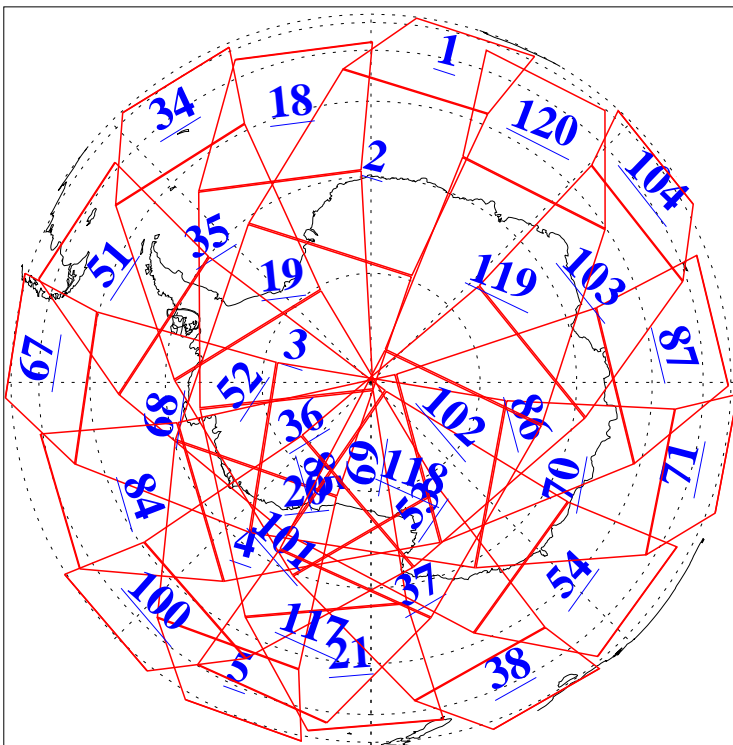

L1B Availability  
AMSU Granules: 240  
HSB Granules: 0  
AIRS Granules: 240

11 May 2019  
DoY 131  
Aqua Day 6216  
Granules: 1 to 120

Granules: 121 to 240

Legend: AMSU Available, HSB Available, AIRS Available

L1B Availability  
AMSU Granules: 240  
HSB Granules: 0  
AIRS Granules: 240

11 May 2019  
DoY 131  
Aqua Day 6216  
Ascending Granules

Descending Granules

Legend: AMSU Available, HSB Available, AIRS Available

L1B Availability  
 AMSU Granules: 240  
 HSB Granules: 0  
 AIRS Granules: 240

11 May 2019  
 DoY 131  
 Aqua Day 6216

Northern Hemisphere Granules

Southern Hemisphere Granules

Legend: AMSU Available, HSB Available, AIRS Available