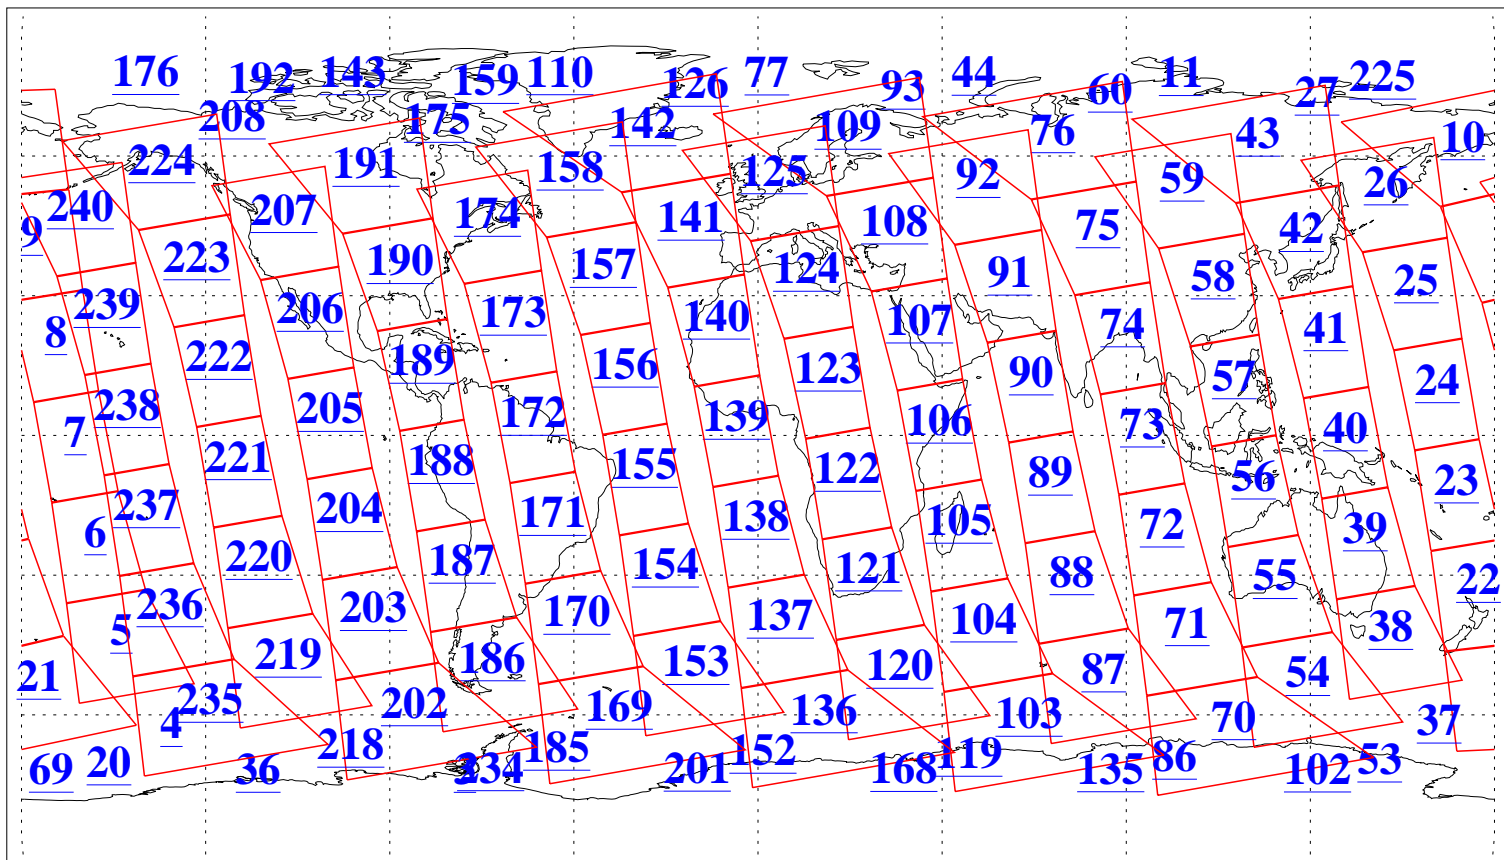

L1B Availability  
AMSU Granules: 240  
HSB Granules: 0  
AIRS Granules: 240

11 May 2019  
DoY 131  
Aqua Day 6216  
Granules: 1 to 120

Granules: 121 to 240

Legend: AMSU Available, HSB Available, AIRS Available

L1B Availability  
AMSU Granules: 240  
HSB Granules: 0  
AIRS Granules: 240

11 May 2019  
DoY 131  
Aqua Day 6216  
Ascending Granules

Descending Granules

Legend: AMSU Available, HSB Available, AIRS Available

L1B Availability  
 AMSU Granules: 240  
 HSB Granules: 0  
 AIRS Granules: 240

11 May 2019  
 DoY 131  
 Aqua Day 6216

Northern Hemisphere Granules

Southern Hemisphere Granules

Legend: AMSU Available, HSB Available, AIRS Available