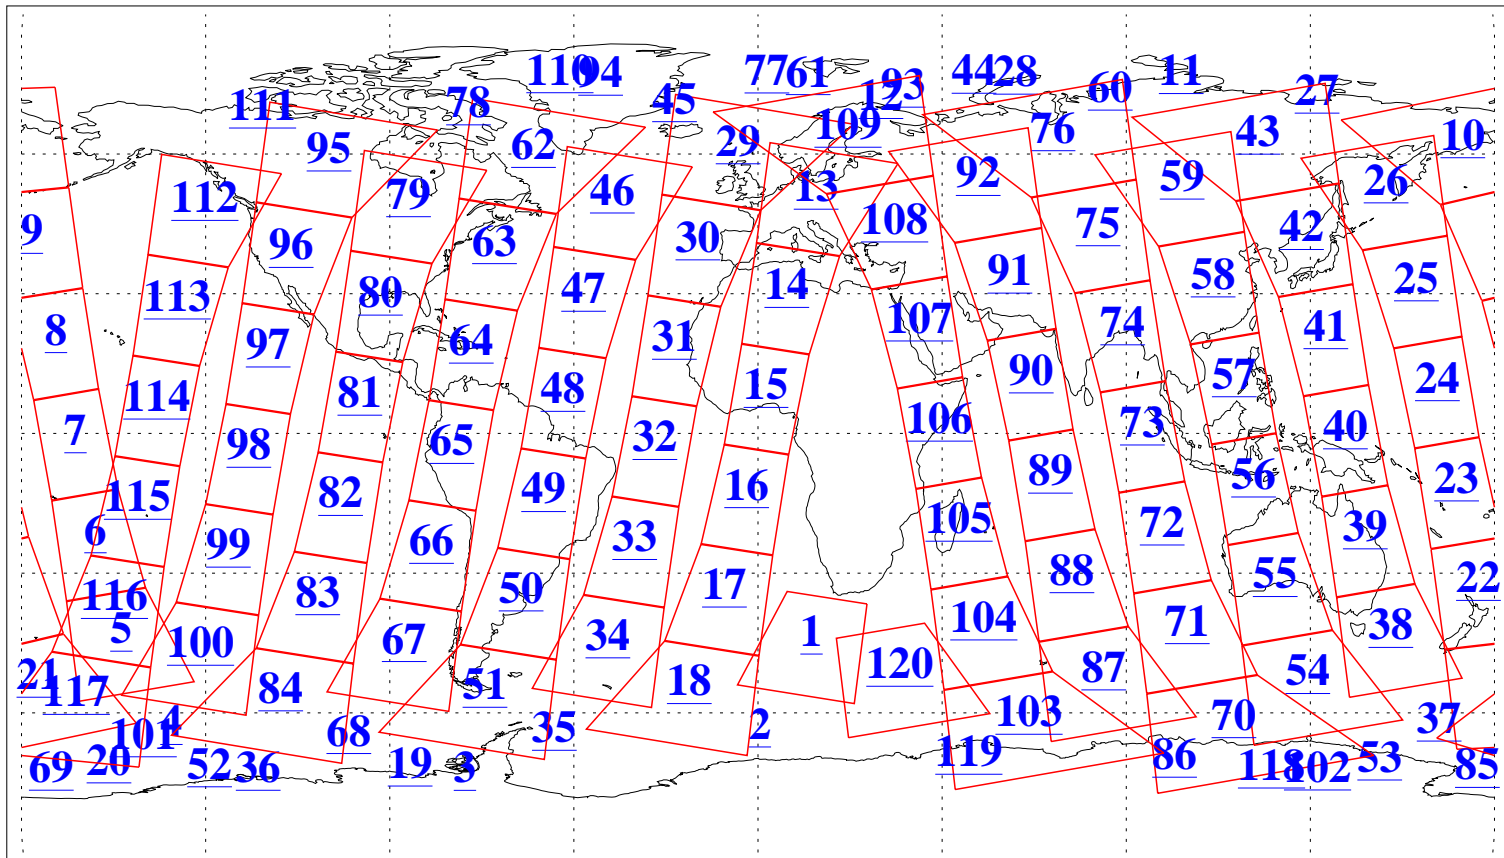

L1B Availability  
AMSU Granules: 240  
HSB Granules: 0  
AIRS Granules: 240

11 May 2019  
DoY 131  
Aqua Day 6216  
Granules: 1 to 120

Granules: 121 to 240

Legend: AMSU Available, HSB Available, AIRS Available

L1B Availability  
AMSU Granules: 240  
HSB Granules: 0  
AIRS Granules: 240

11 May 2019  
DoY 131  
Aqua Day 6216  
Ascending Granules

Descending Granules

Legend: AMSU Available, HSB Available, AIRS Available

L1B Availability  
 AMSU Granules: 240  
 HSB Granules: 0  
 AIRS Granules: 240

11 May 2019  
 DoY 131  
 Aqua Day 6216

Northern Hemisphere Granules

Southern Hemisphere Granules

Legend: AMSU Available, HSB Available, AIRS Available