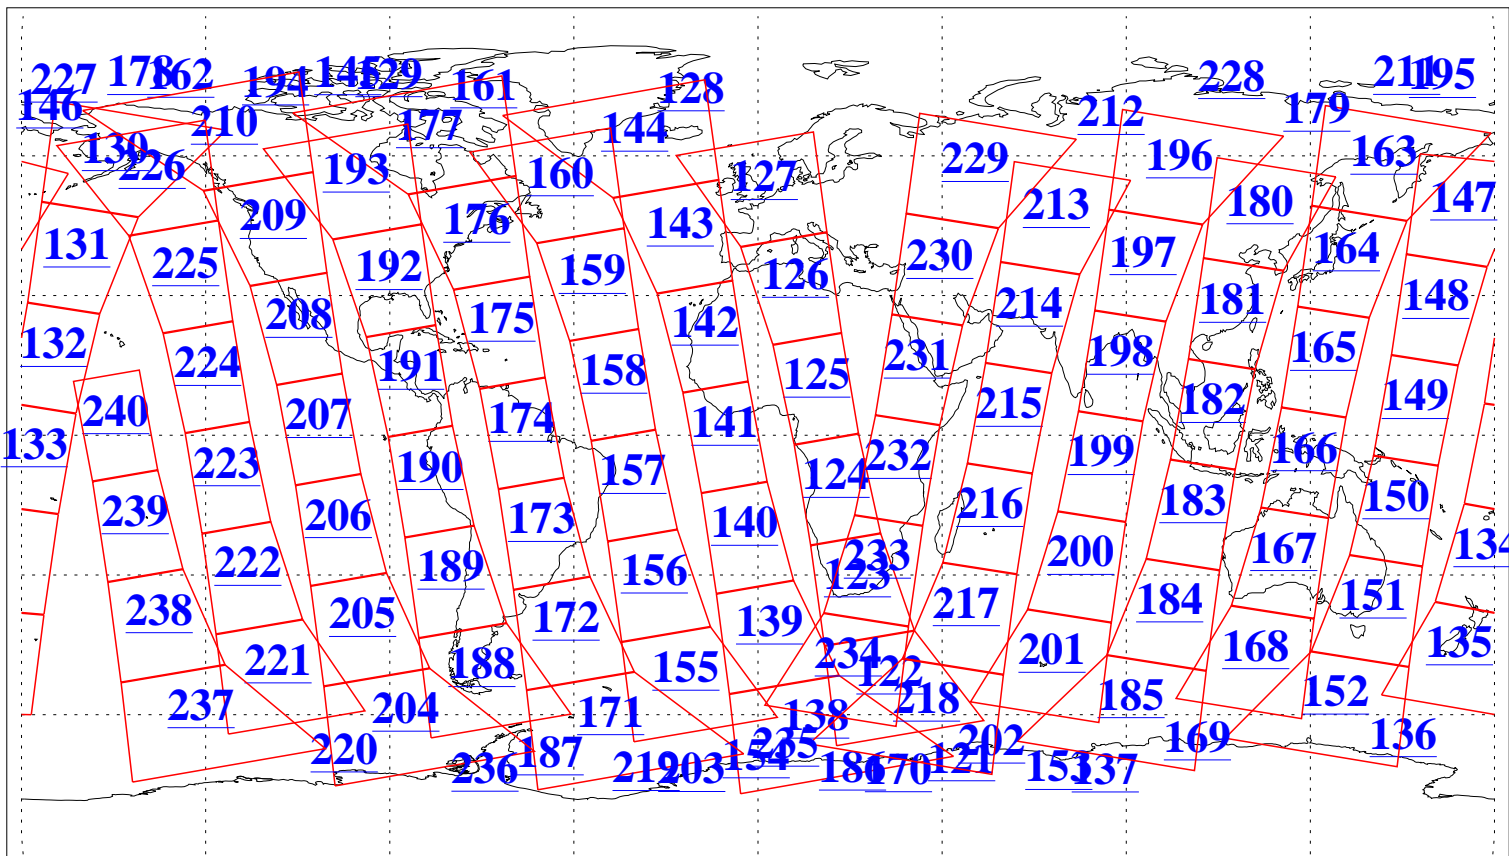

L1B Availability
AMSU Granules: 240
HSB Granules: 0
AIRS Granules: 240

9 May 2019
DoY 129
Aqua Day 6214
Granules: 1 to 120

Granules: 121 to 240

Legend: AMSU Available, HSB Available, AIRS Available

L1B Availability
AMSU Granules: 240
HSB Granules: 0
AIRS Granules: 240

9 May 2019
DoY 129
Aqua Day 6214
Ascending Granules

Descending Granules

Legend: AMSU Available, HSB Available, AIRS Available

L1B Availability
 AMSU Granules: 240
 HSB Granules: 0
 AIRS Granules: 240

9 May 2019
 DoY 129
 Aqua Day 6214

Northern Hemisphere Granules

Southern Hemisphere Granules

Legend: AMSU Available, HSB Available, AIRS Available