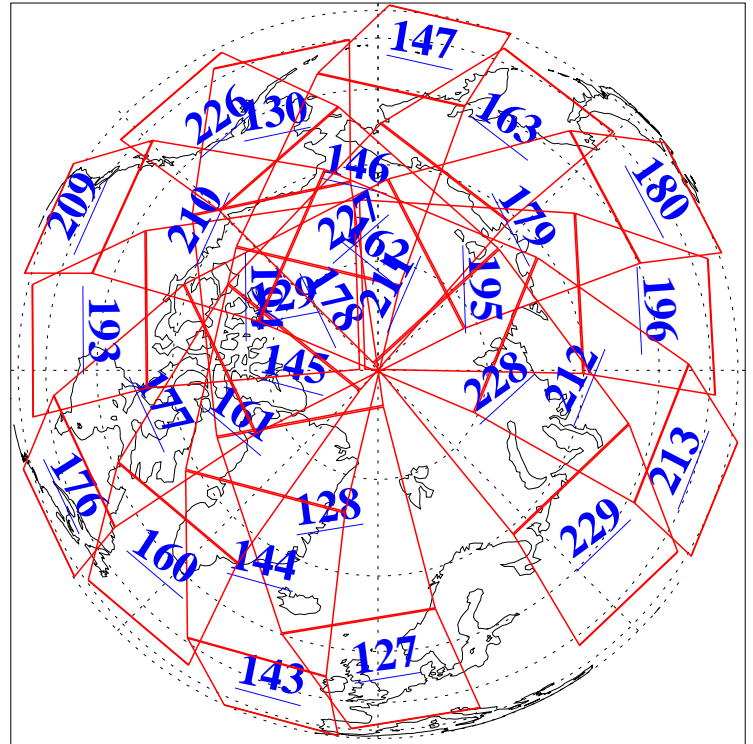

9 May 2019
DoY 129
Aqua Day 6214
Ascending Granules

Descending Granules

Legend: AMSU Available, HSB Available, AIRS Available

L1B Availability
 AMSU Granules: 240
 HSB Granules: 0
 AIRS Granules: 240

9 May 2019
 DoY 129
 Aqua Day 6214

Northern Hemisphere Granules

Southern Hemisphere Granules

Legend: AMSU Available, HSB Available, AIRS Available