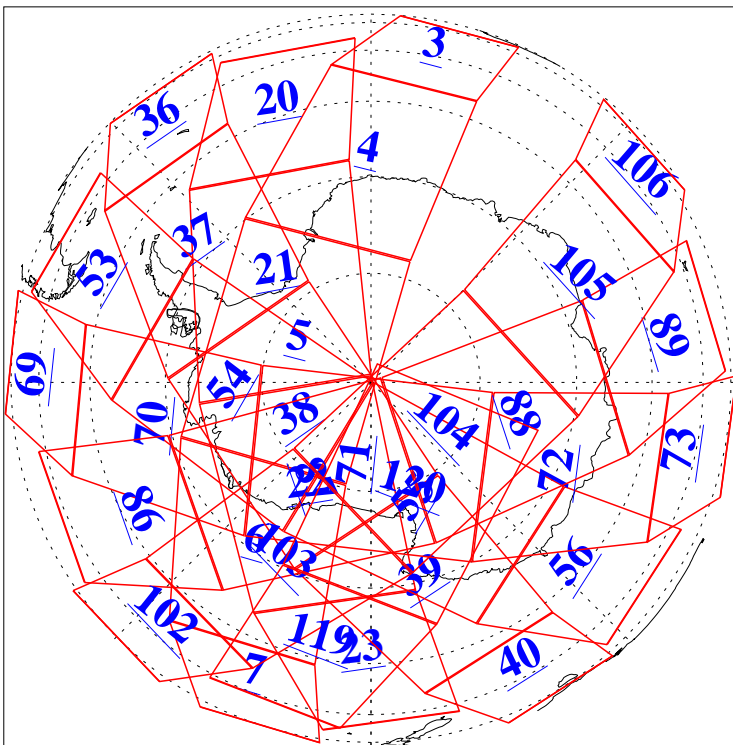

L1B Availability
AMSU Granules: 240
HSB Granules: 0
AIRS Granules: 240

9 May 2019
DoY 129
Aqua Day 6214
Granules: 1 to 120

Granules: 121 to 240

Legend: AMSU Available, HSB Available, AIRS Available

L1B Availability
AMSU Granules: 240
HSB Granules: 0
AIRS Granules: 240

9 May 2019
DoY 129
Aqua Day 6214
Ascending Granules

Descending Granules

Legend: AMSU Available, HSB Available, AIRS Available

L1B Availability
 AMSU Granules: 240
 HSB Granules: 0
 AIRS Granules: 240

9 May 2019
 DoY 129
 Aqua Day 6214

Northern Hemisphere Granules

Southern Hemisphere Granules

Legend: AMSU Available, HSB Available, AIRS Available