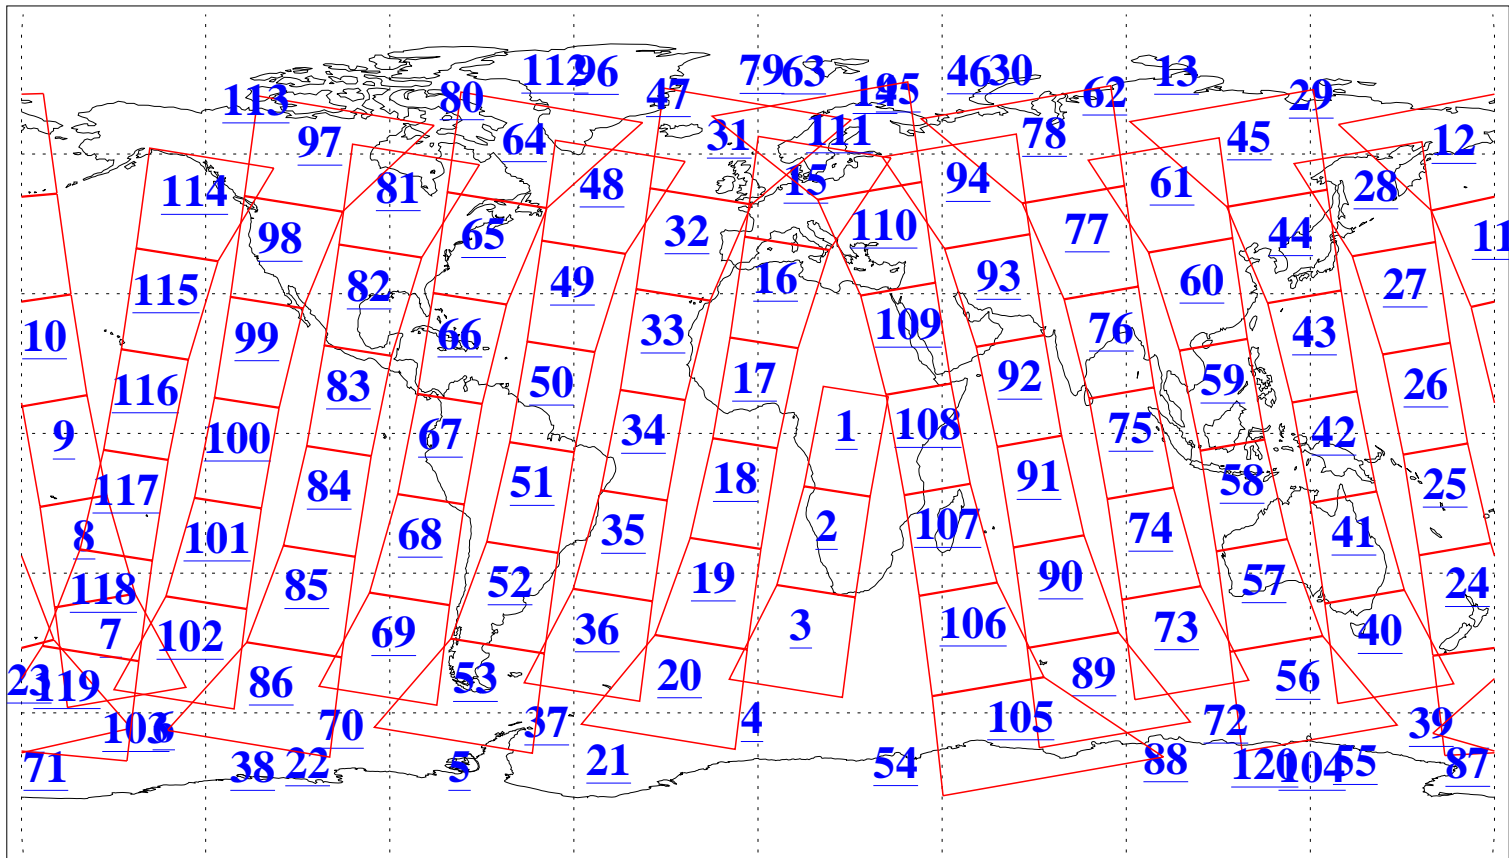

L1B Availability
AMSU Granules: 240
HSB Granules: 0
AIRS Granules: 240

9 May 2019
DoY 129
Aqua Day 6214
Granules: 1 to 120

Granules: 121 to 240

Legend: AMSU Available, HSB Available, AIRS Available

L1B Availability
AMSU Granules: 240
HSB Granules: 0
AIRS Granules: 240

9 May 2019
DoY 129
Aqua Day 6214
Ascending Granules

Descending Granules

Legend: AMSU Available, HSB Available, AIRS Available

L1B Availability
 AMSU Granules: 240
 HSB Granules: 0
 AIRS Granules: 240

9 May 2019
 DoY 129
 Aqua Day 6214

Northern Hemisphere Granules

Southern Hemisphere Granules

Legend: AMSU Available, HSB Available, AIRS Available