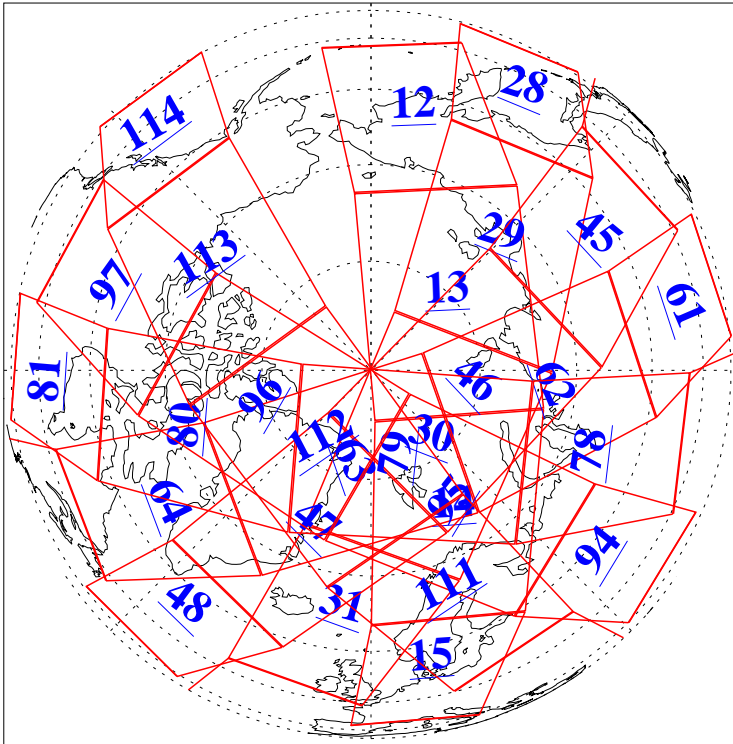

L1B Availability
AMSU Granules: 240
HSB Granules: 0
AIRS Granules: 240

9 May 2019
DoY 129
Aqua Day 6214
Granules: 1 to 120

Granules: 121 to 240

Legend: AMSU Available, HSB Available, AIRS Available

L1B Availability
AMSU Granules: 240
HSB Granules: 0
AIRS Granules: 240

9 May 2019
DoY 129
Aqua Day 6214
Ascending Granules

Descending Granules

Legend: AMSU Available, HSB Available, AIRS Available

L1B Availability
 AMSU Granules: 240
 HSB Granules: 0
 AIRS Granules: 240

9 May 2019
 DoY 129
 Aqua Day 6214

Northern Hemisphere Granules

Southern Hemisphere Granules

Legend: AMSU Available, HSB Available, AIRS Available