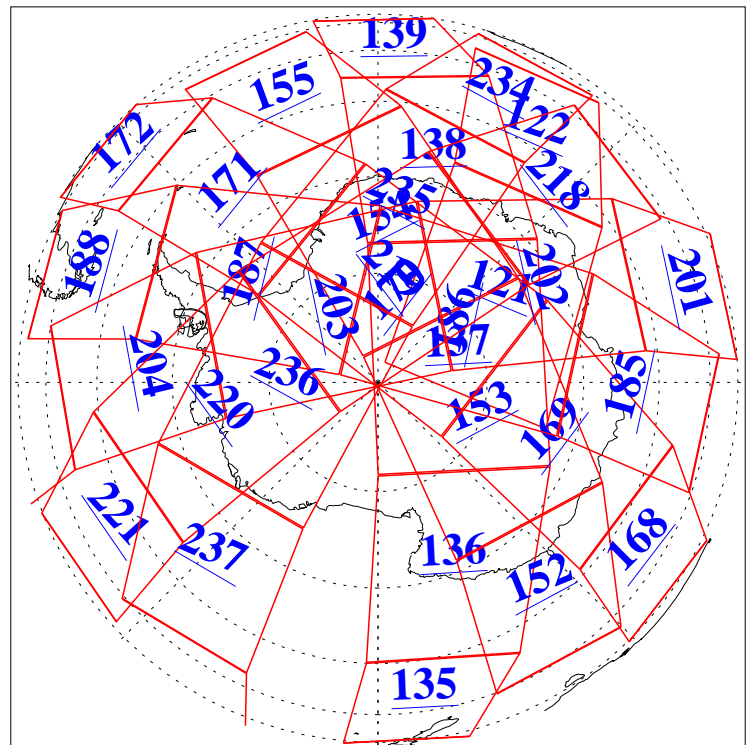

9 May 2019
DoY 129
Aqua Day 6214
Ascending Granules

Descending Granules

Legend: AMSU Available, HSB Available, AIRS Available

L1B Availability
 AMSU Granules: 240
 HSB Granules: 0
 AIRS Granules: 240

9 May 2019
 DoY 129
 Aqua Day 6214

Northern Hemisphere Granules

Southern Hemisphere Granules

Legend: AMSU Available, HSB Available, AIRS Available