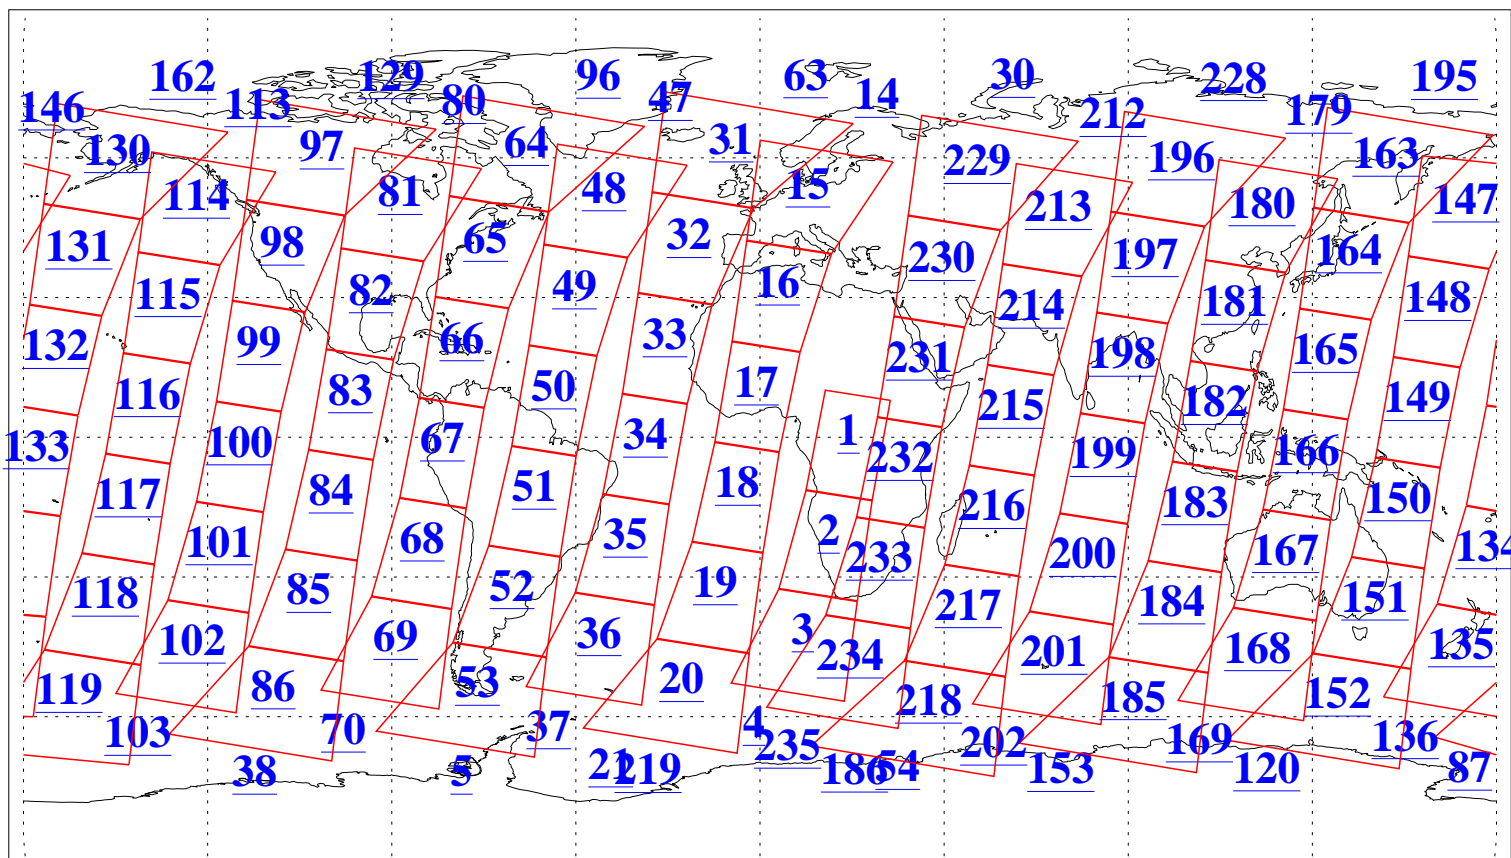

L1B Availability
AMSU Granules: 240
HSB Granules: 0
AIRS Granules: 240

9 May 2019
DoY 129
Aqua Day 6214
Granules: 1 to 120

Granules: 121 to 240

Legend: AMSU Available, HSB Available, AIRS Available

L1B Availability
AMSU Granules: 240
HSB Granules: 0
AIRS Granules: 240

9 May 2019
DoY 129
Aqua Day 6214
Ascending Granules

Descending Granules

Legend: AMSU Available, HSB Available, AIRS Available

L1B Availability
 AMSU Granules: 240
 HSB Granules: 0
 AIRS Granules: 240

9 May 2019
 DoY 129
 Aqua Day 6214

Northern Hemisphere Granules

Southern Hemisphere Granules

Legend: AMSU Available, HSB Available, AIRS Available