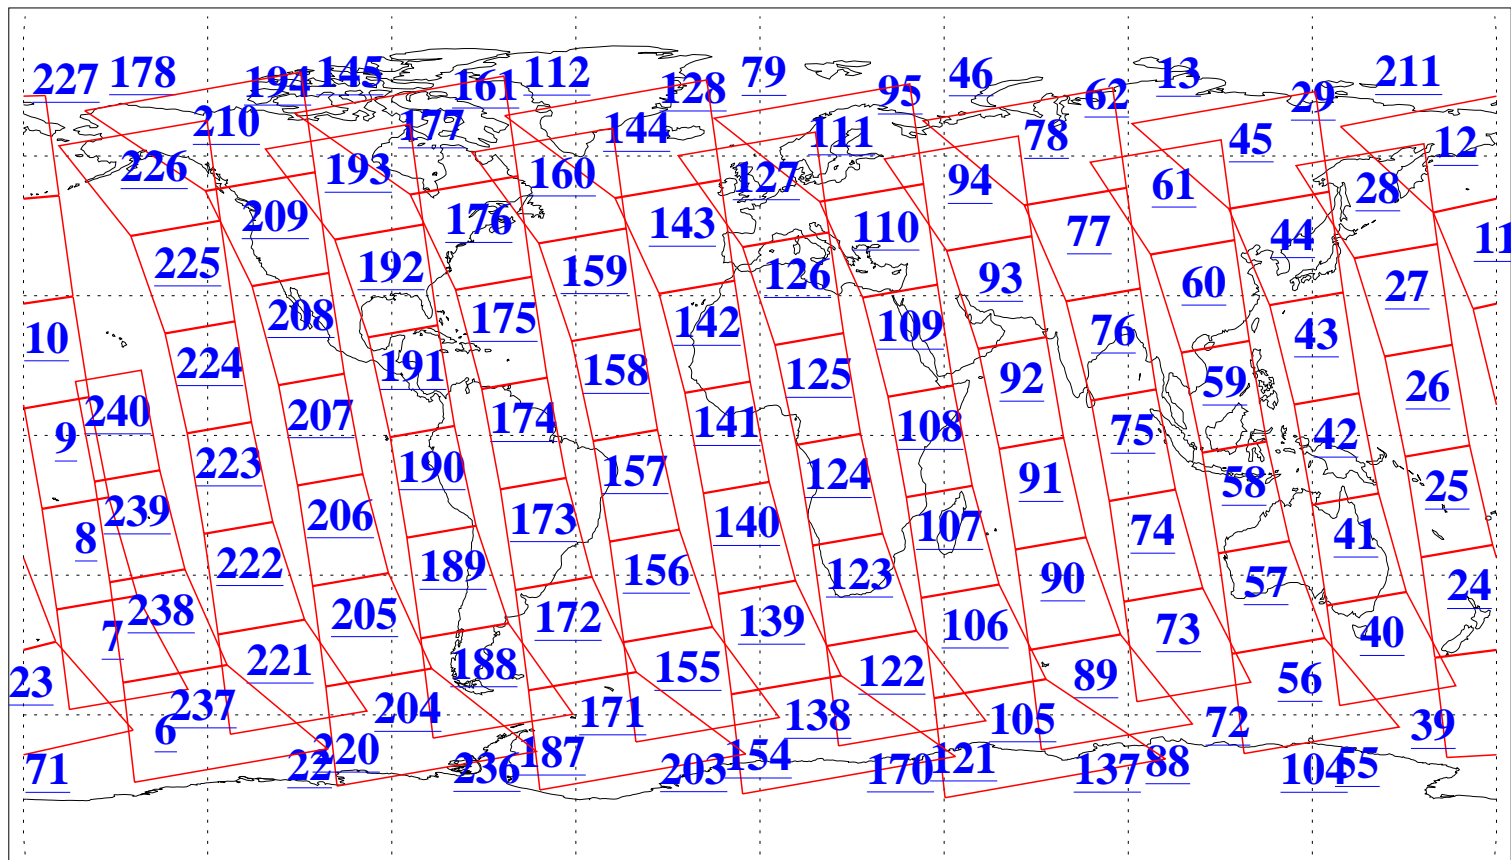

L1B Availability
AMSU Granules: 240
HSB Granules: 0
AIRS Granules: 240

9 May 2019
DoY 129
Aqua Day 6214
Granules: 1 to 120

Granules: 121 to 240

Legend: AMSU Available, HSB Available, AIRS Available

L1B Availability
AMSU Granules: 240
HSB Granules: 0
AIRS Granules: 240

9 May 2019
DoY 129
Aqua Day 6214
Ascending Granules

Descending Granules

Legend: AMSU Available, HSB Available, AIRS Available

L1B Availability
 AMSU Granules: 240
 HSB Granules: 0
 AIRS Granules: 240

9 May 2019
 DoY 129
 Aqua Day 6214

Northern Hemisphere Granules

Southern Hemisphere Granules

Legend: AMSU Available, HSB Available, AIRS Available