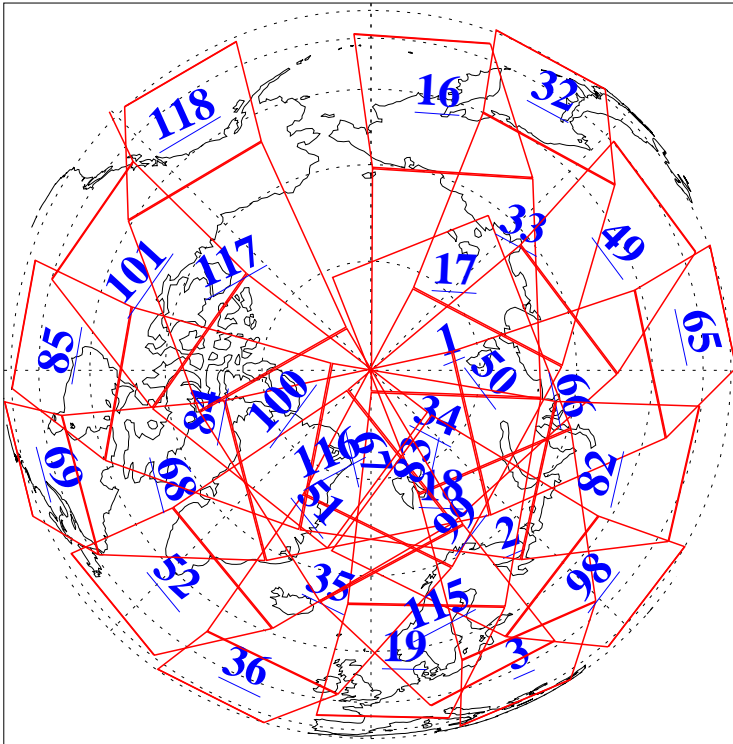

L1B Availability  
AMSU Granules: 240  
HSB Granules: 0  
AIRS Granules: 240

5 May 2019  
DoY 125  
Aqua Day 6210  
Granules: 1 to 120

Granules: 121 to 240

Legend: AMSU Available, HSB Available, AIRS Available

L1B Availability  
AMSU Granules: 240  
HSB Granules: 0  
AIRS Granules: 240

5 May 2019  
DoY 125  
Aqua Day 6210  
Ascending Granules

Descending Granules

Legend: AMSU Available, HSB Available, AIRS Available

L1B Availability  
 AMSU Granules: 240  
 HSB Granules: 0  
 AIRS Granules: 240

5 May 2019  
 DoY 125  
 Aqua Day 6210

Northern Hemisphere Granules

Southern Hemisphere Granules

Legend: AMSU Available, HSB Available, AIRS Available