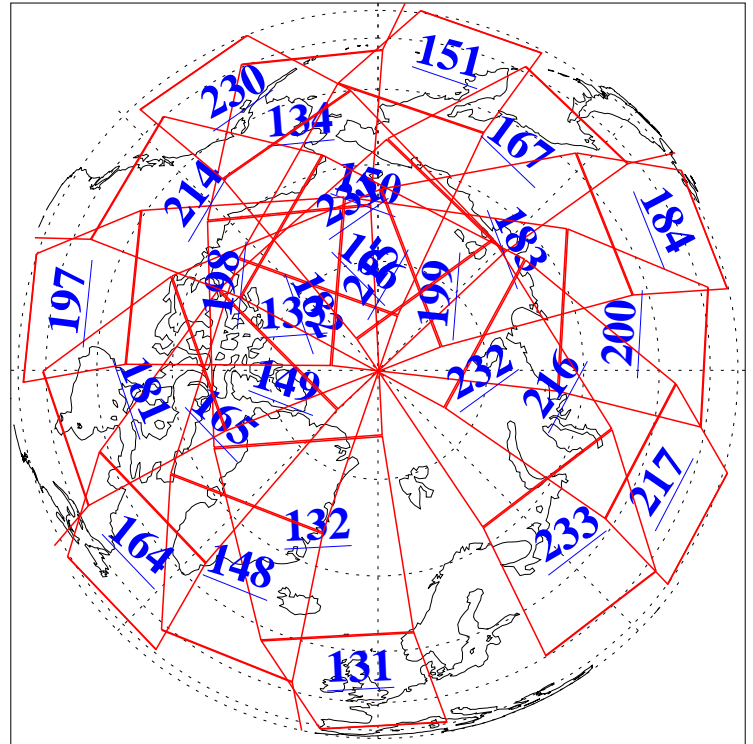

L1B Availability  
AMSU Granules: 240  
HSB Granules: 0  
AIRS Granules: 240

5 May 2019  
DoY 125  
Aqua Day 6210  
Ascending Granules

Descending Granules

Legend: AMSU Available, HSB Available, AIRS Available

L1B Availability  
 AMSU Granules: 240  
 HSB Granules: 0  
 AIRS Granules: 240

5 May 2019  
 DoY 125  
 Aqua Day 6210

Northern Hemisphere Granules

Southern Hemisphere Granules

Legend: AMSU Available, HSB Available, AIRS Available