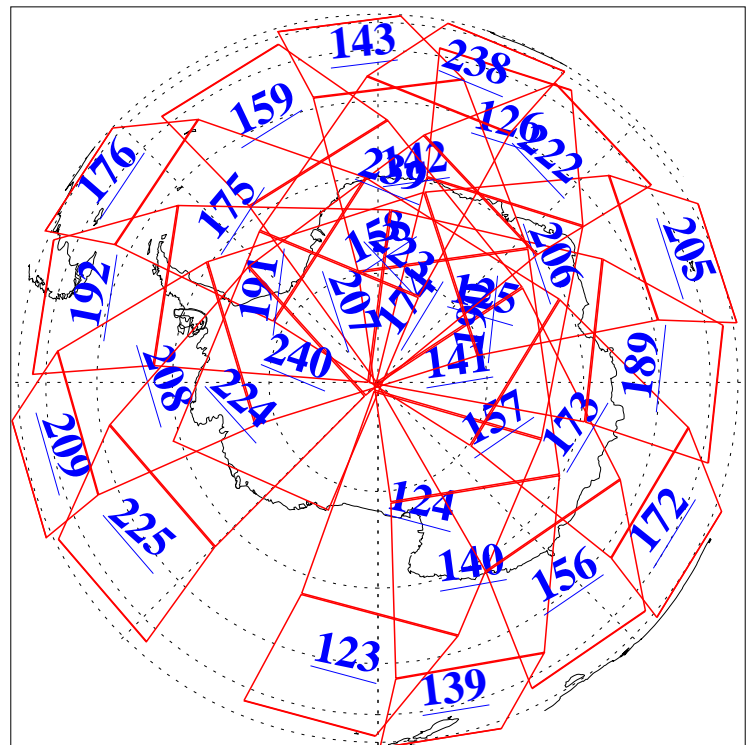

L1B Availability  
AMSU Granules: 240  
HSB Granules: 0  
AIRS Granules: 240

5 May 2019  
DoY 125  
Aqua Day 6210  
Granules: 1 to 120

Granules: 121 to 240

Legend: AMSU Available, HSB Available, AIRS Available

L1B Availability  
AMSU Granules: 240  
HSB Granules: 0  
AIRS Granules: 240

5 May 2019  
DoY 125  
Aqua Day 6210  
Ascending Granules

Descending Granules

Legend: AMSU Available, HSB Available, AIRS Available

L1B Availability  
 AMSU Granules: 240  
 HSB Granules: 0  
 AIRS Granules: 240

5 May 2019  
 DoY 125  
 Aqua Day 6210

Northern Hemisphere Granules

Southern Hemisphere Granules

Legend: AMSU Available, HSB Available, AIRS Available