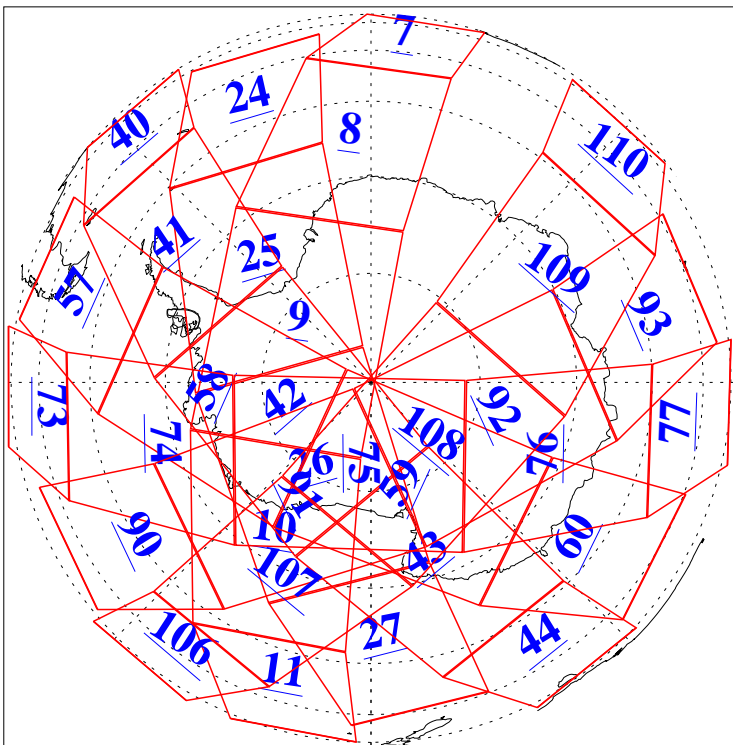

L1B Availability  
AMSU Granules: 240  
HSB Granules: 0  
AIRS Granules: 240

5 May 2019  
DoY 125  
Aqua Day 6210  
Granules: 1 to 120

Granules: 121 to 240

Legend: AMSU Available, HSB Available, AIRS Available

L1B Availability  
AMSU Granules: 240  
HSB Granules: 0  
AIRS Granules: 240

5 May 2019  
DoY 125  
Aqua Day 6210  
Ascending Granules

Descending Granules

Legend: AMSU Available, HSB Available, AIRS Available

L1B Availability  
 AMSU Granules: 240  
 HSB Granules: 0  
 AIRS Granules: 240

5 May 2019  
 DoY 125  
 Aqua Day 6210

Northern Hemisphere Granules

Southern Hemisphere Granules

Legend: AMSU Available, HSB Available, AIRS Available