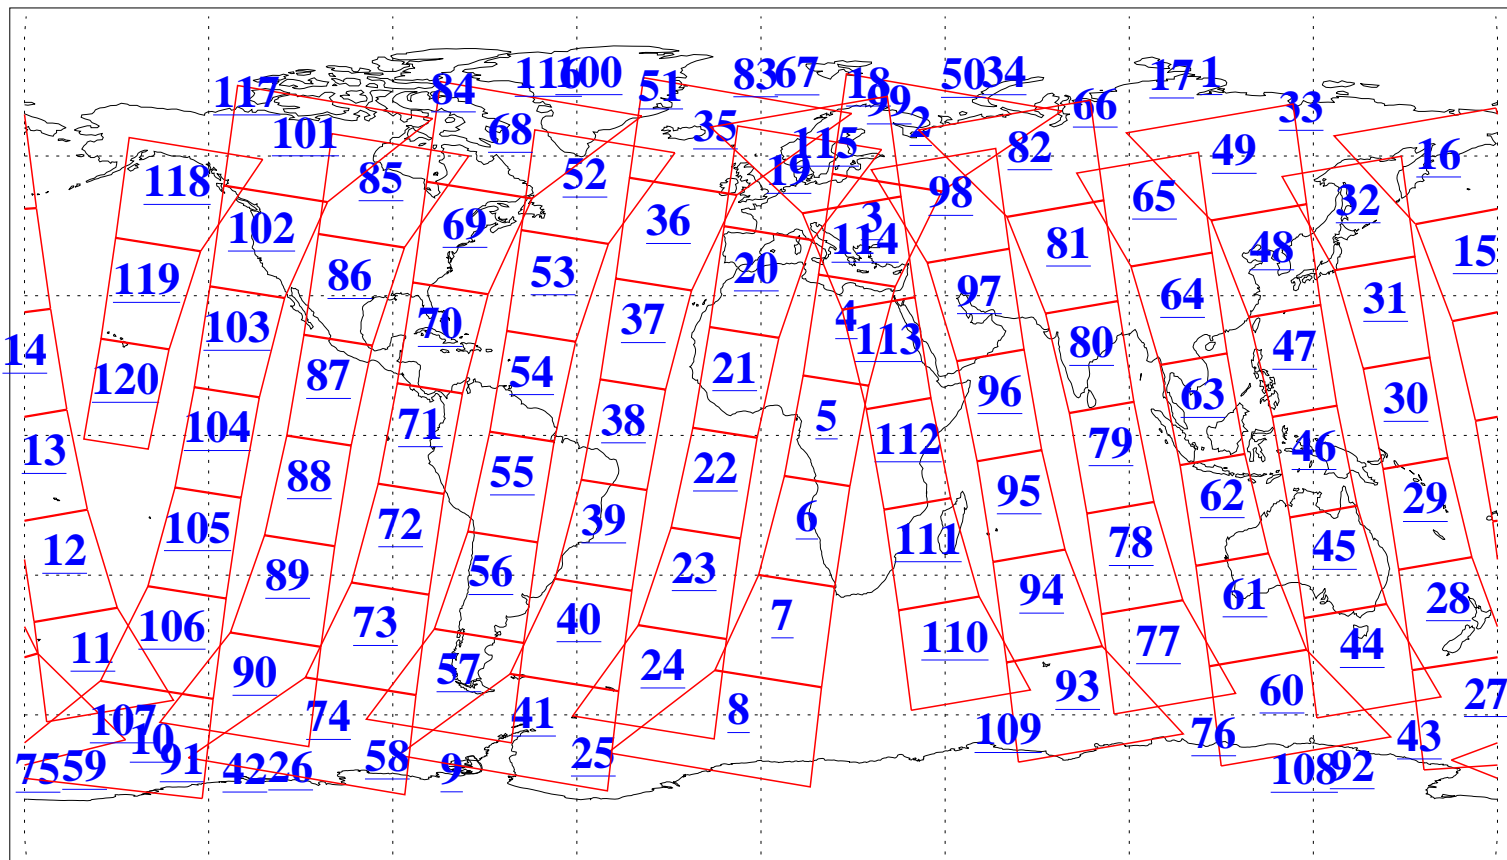

L1B Availability  
AMSU Granules: 240  
HSB Granules: 0  
AIRS Granules: 240

5 May 2019  
DoY 125  
Aqua Day 6210  
Granules: 1 to 120

Granules: 121 to 240

Legend: AMSU Available, HSB Available, AIRS Available

L1B Availability  
AMSU Granules: 240  
HSB Granules: 0  
AIRS Granules: 240

5 May 2019  
DoY 125  
Aqua Day 6210  
Ascending Granules

Descending Granules

Legend: AMSU Available, HSB Available, AIRS Available

L1B Availability  
 AMSU Granules: 240  
 HSB Granules: 0  
 AIRS Granules: 240

5 May 2019  
 DoY 125  
 Aqua Day 6210

Northern Hemisphere Granules

Southern Hemisphere Granules

Legend: AMSU Available, HSB Available, AIRS Available