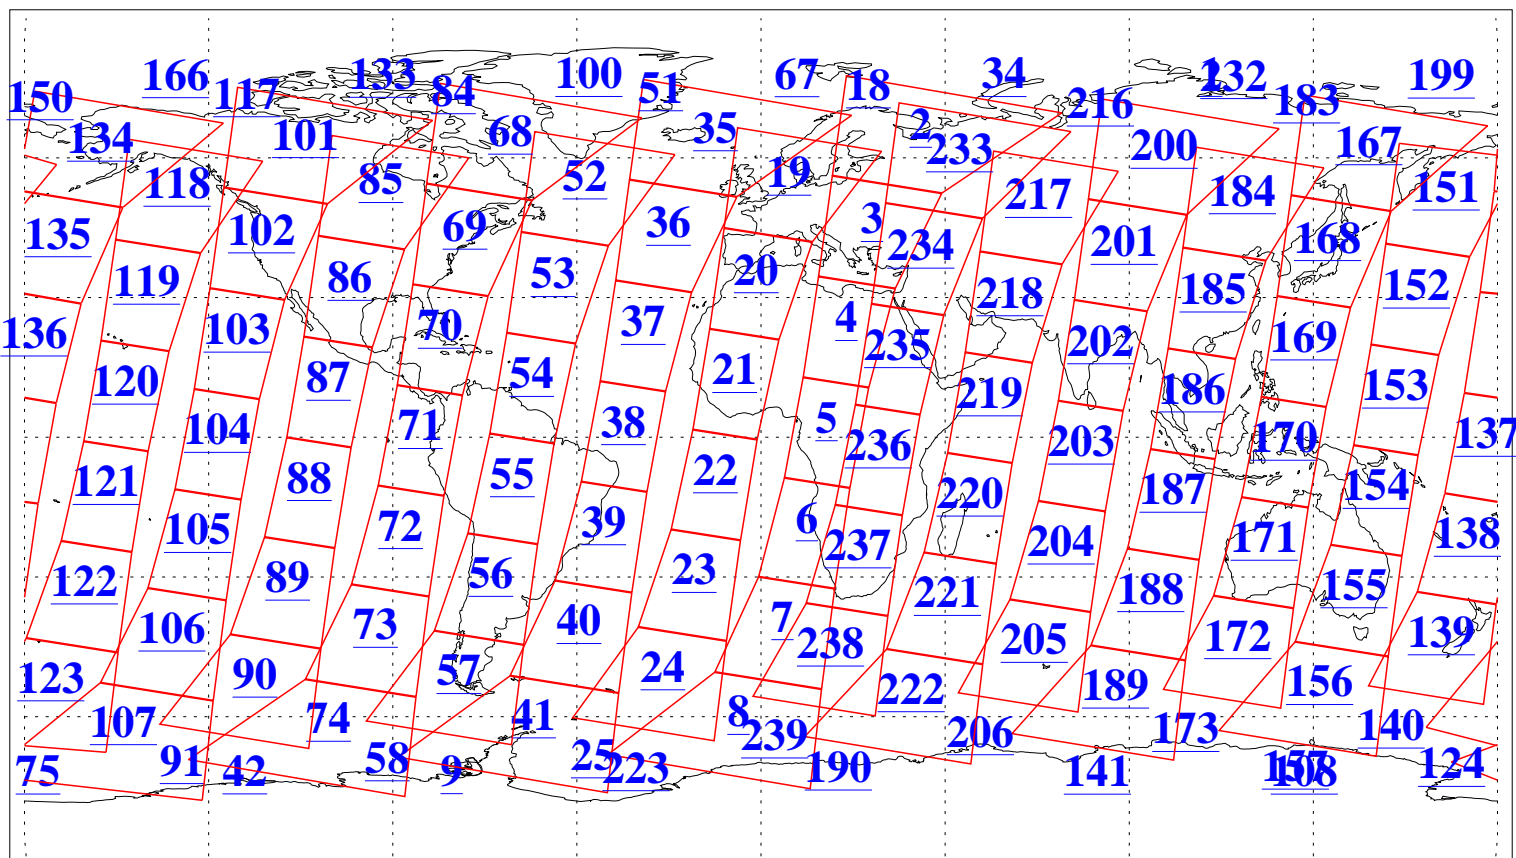

L1B Availability  
AMSU Granules: 240  
HSB Granules: 0  
AIRS Granules: 240

5 May 2019  
DoY 125  
Aqua Day 6210  
Granules: 1 to 120

Granules: 121 to 240

Legend: AMSU Available, HSB Available, AIRS Available

L1B Availability  
AMSU Granules: 240  
HSB Granules: 0  
AIRS Granules: 240

5 May 2019  
DoY 125  
Aqua Day 6210  
Ascending Granules

Descending Granules

Legend: AMSU Available, HSB Available, AIRS Available

L1B Availability  
 AMSU Granules: 240  
 HSB Granules: 0  
 AIRS Granules: 240

5 May 2019  
 DoY 125  
 Aqua Day 6210

Northern Hemisphere Granules

Southern Hemisphere Granules

Legend: AMSU Available, HSB Available, AIRS Available