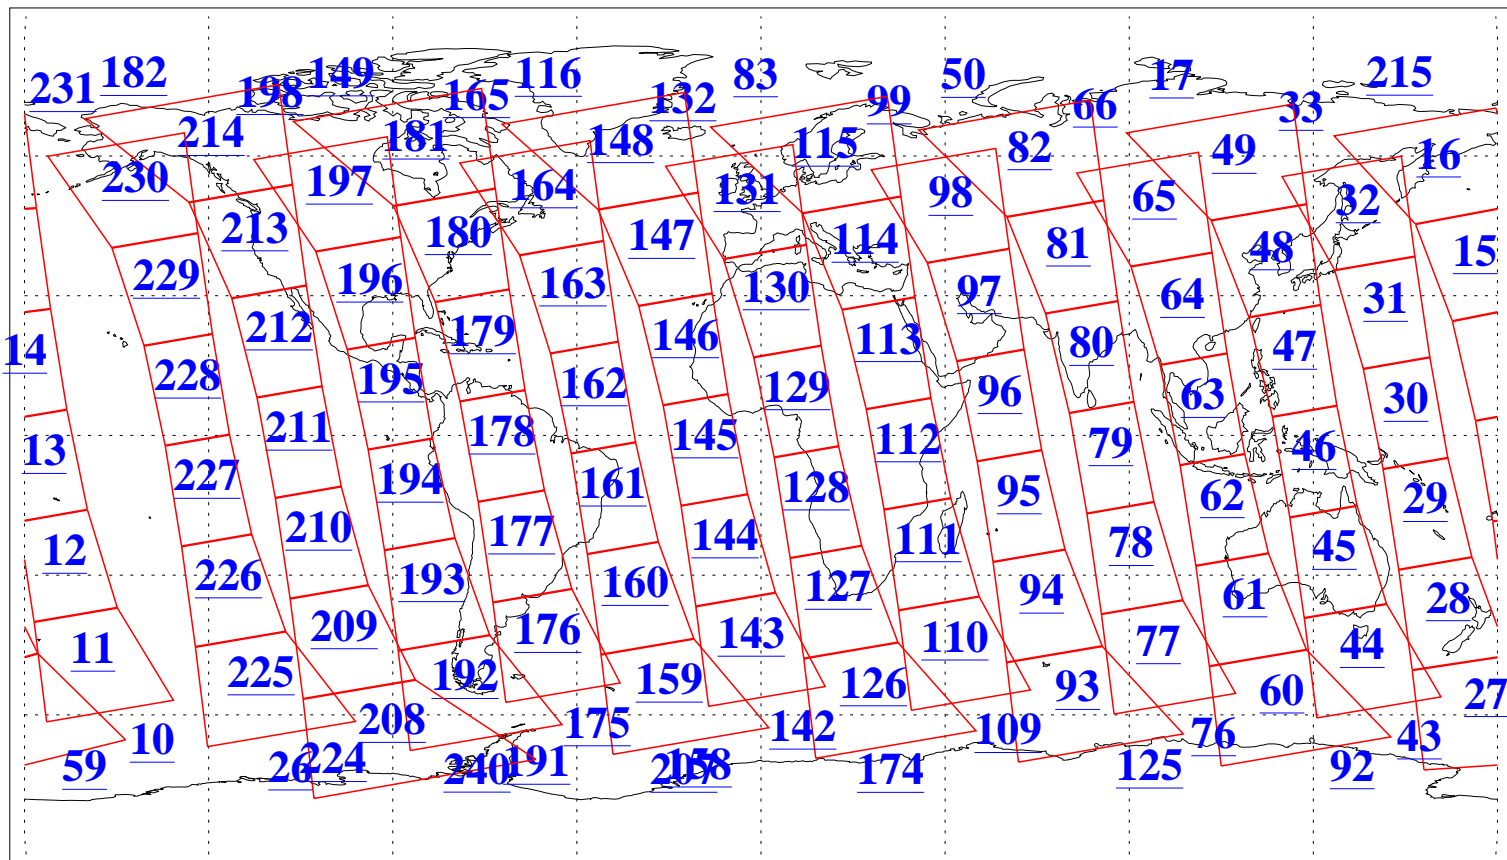

L1B Availability  
AMSU Granules: 240  
HSB Granules: 0  
AIRS Granules: 240

5 May 2019  
DoY 125  
Aqua Day 6210  
Granules: 1 to 120

Granules: 121 to 240

Legend: AMSU Available, HSB Available, AIRS Available

L1B Availability  
AMSU Granules: 240  
HSB Granules: 0  
AIRS Granules: 240

5 May 2019  
DoY 125  
Aqua Day 6210  
Ascending Granules

Descending Granules

Legend: AMSU Available, HSB Available, AIRS Available

L1B Availability  
 AMSU Granules: 240  
 HSB Granules: 0  
 AIRS Granules: 240

5 May 2019  
 DoY 125  
 Aqua Day 6210

Northern Hemisphere Granules

Southern Hemisphere Granules

Legend: AMSU Available, HSB Available, AIRS Available