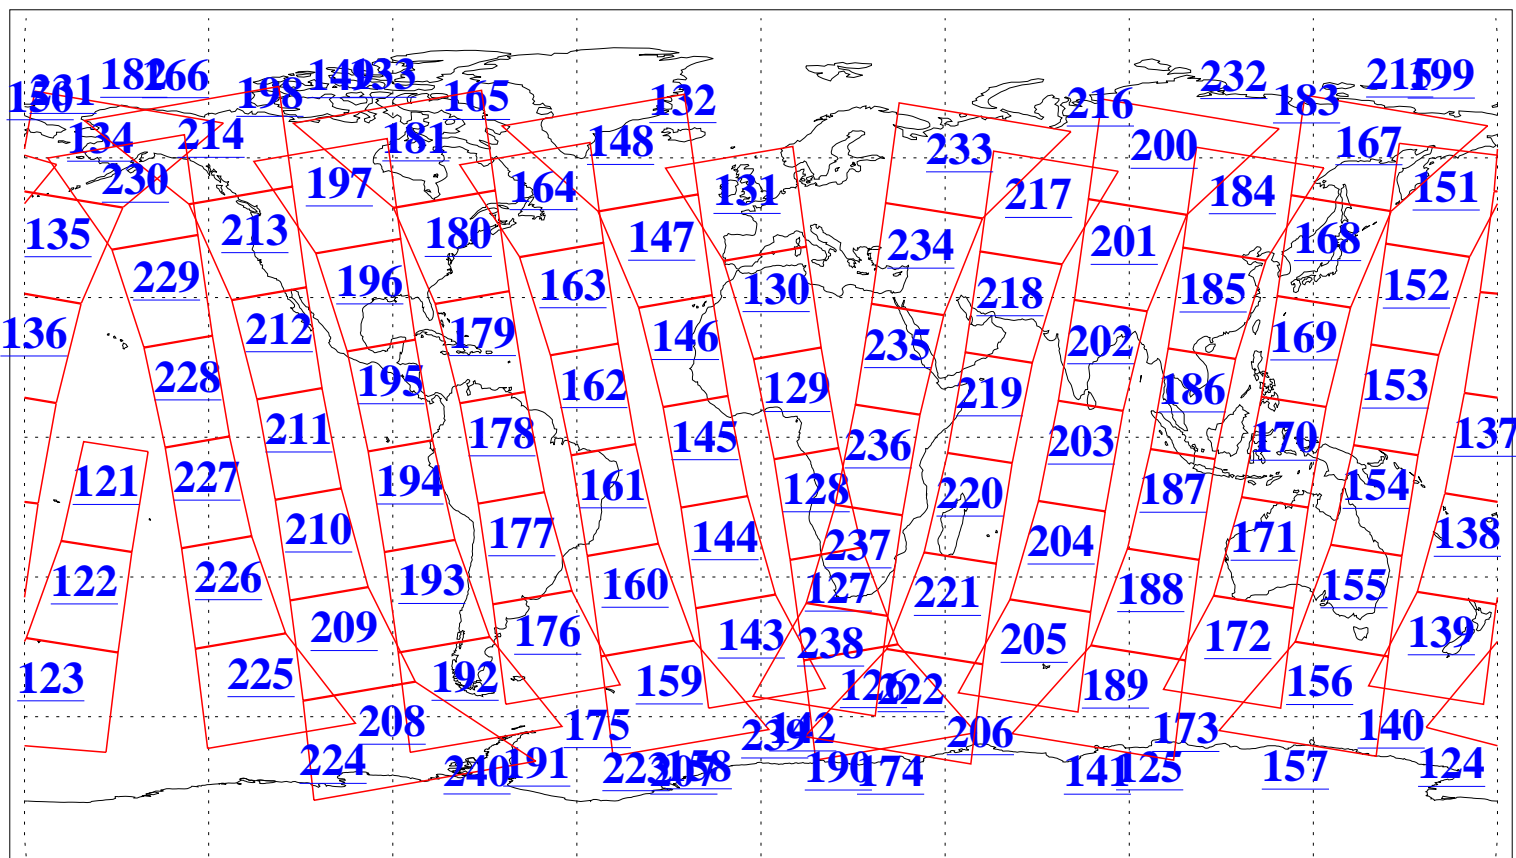

L1B Availability  
AMSU Granules: 240  
HSB Granules: 0  
AIRS Granules: 240

5 May 2019  
DoY 125  
Aqua Day 6210  
Granules: 1 to 120

Granules: 121 to 240

Legend: AMSU Available, HSB Available, AIRS Available

L1B Availability  
AMSU Granules: 240  
HSB Granules: 0  
AIRS Granules: 240

5 May 2019  
DoY 125  
Aqua Day 6210  
Ascending Granules

Descending Granules

Legend: AMSU Available, HSB Available, AIRS Available

L1B Availability  
 AMSU Granules: 240  
 HSB Granules: 0  
 AIRS Granules: 240

5 May 2019  
 DoY 125  
 Aqua Day 6210

Northern Hemisphere Granules

Southern Hemisphere Granules

Legend: AMSU Available, HSB Available, AIRS Available