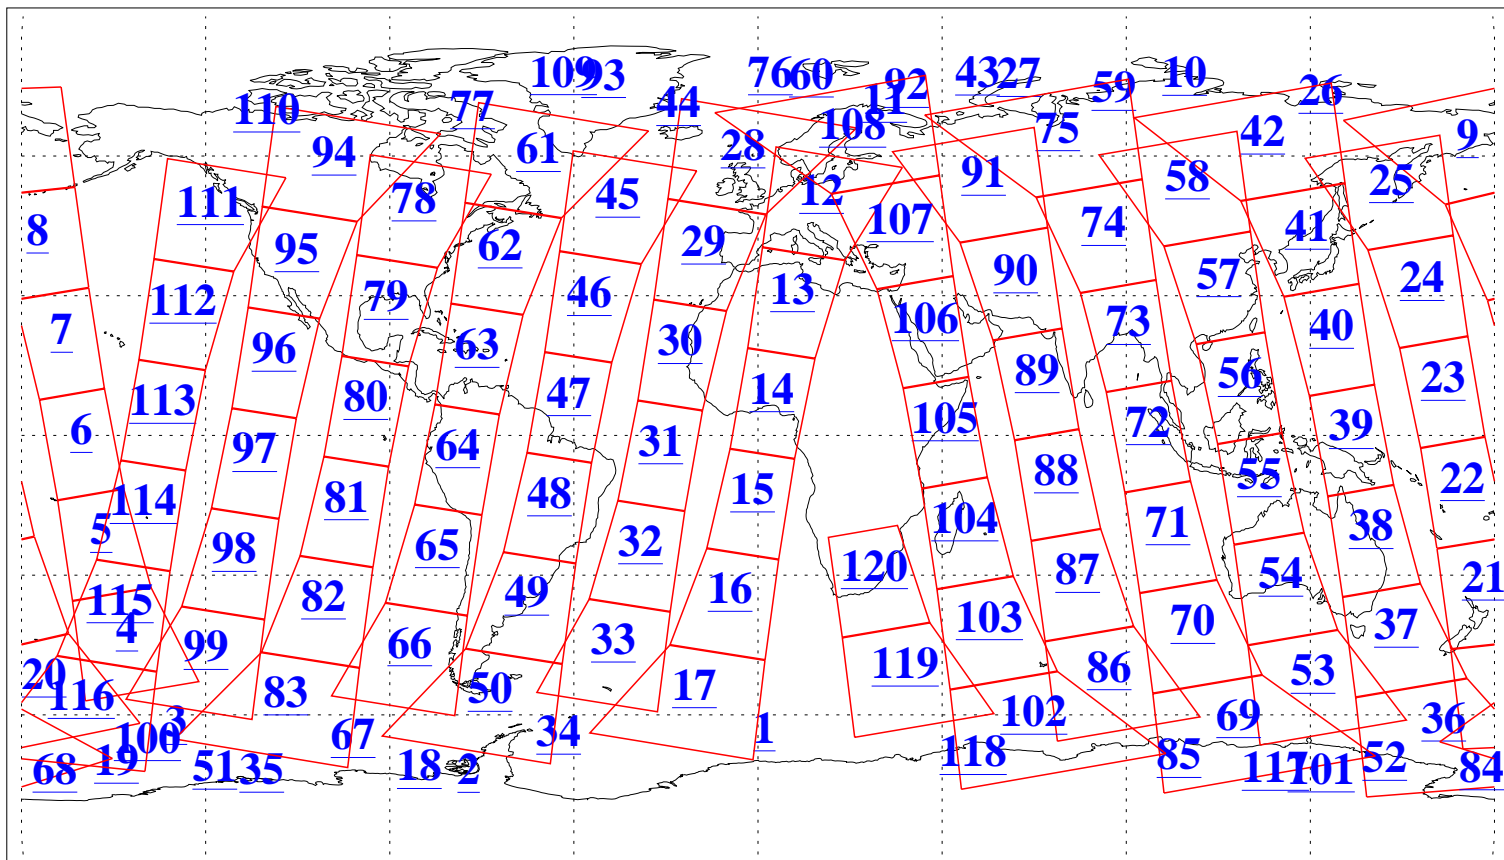

L1B Availability
AMSU Granules: 240
HSB Granules: 0
AIRS Granules: 240

4 May 2019
DoY 124
Aqua Day 6209
Granules: 1 to 120

Granules: 121 to 240

Legend: AMSU Available, HSB Available, AIRS Available

L1B Availability
AMSU Granules: 240
HSB Granules: 0
AIRS Granules: 240

4 May 2019
DoY 124
Aqua Day 6209
Ascending Granules

Descending Granules

Legend: AMSU Available, HSB Available, AIRS Available

L1B Availability
 AMSU Granules: 240
 HSB Granules: 0
 AIRS Granules: 240

4 May 2019
 DoY 124
 Aqua Day 6209

Northern Hemisphere Granules

Southern Hemisphere Granules

Legend: AMSU Available, HSB Available, AIRS Available