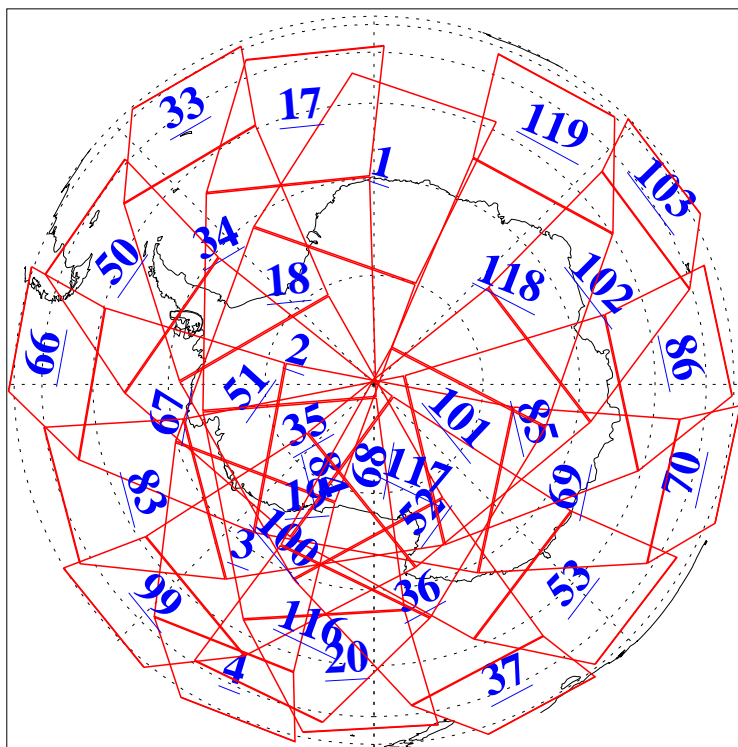

L1B Availability
AMSU Granules: 240
HSB Granules: 0
AIRS Granules: 240

4 May 2019
DoY 124
Aqua Day 6209
Granules: 1 to 120

Granules: 121 to 240

Legend: AMSU Available, HSB Available, AIRS Available

L1B Availability
AMSU Granules: 240
HSB Granules: 0
AIRS Granules: 240

4 May 2019
DoY 124
Aqua Day 6209
Ascending Granules

Descending Granules

Legend: AMSU Available, HSB Available, AIRS Available

L1B Availability
 AMSU Granules: 240
 HSB Granules: 0
 AIRS Granules: 240

4 May 2019
 DoY 124
 Aqua Day 6209

Northern Hemisphere Granules

Southern Hemisphere Granules

Legend: AMSU Available, HSB Available, AIRS Available