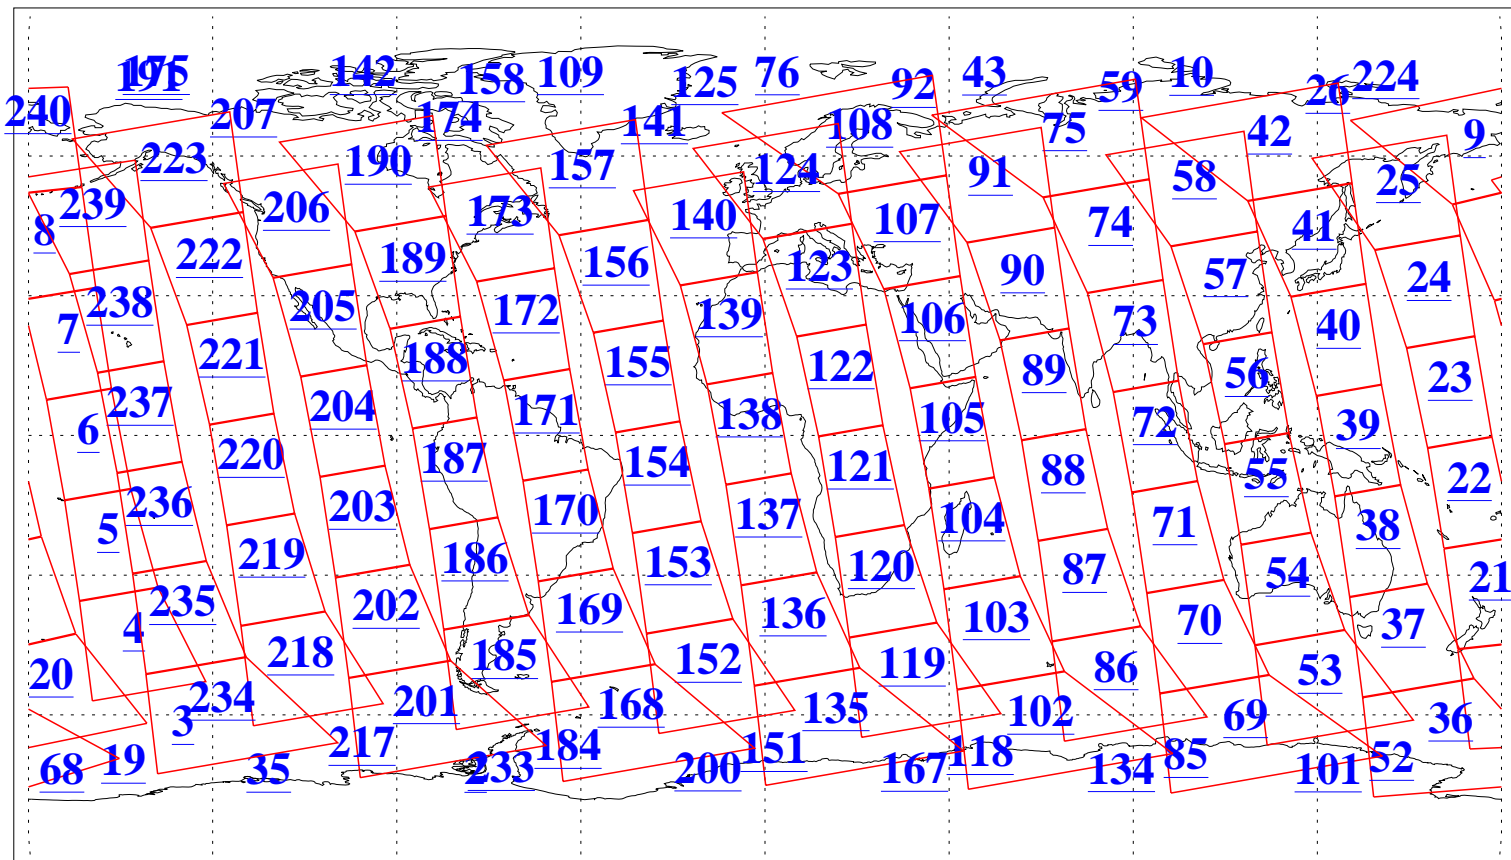

L1B Availability
AMSU Granules: 240
HSB Granules: 0
AIRS Granules: 240

4 May 2019
DoY 124
Aqua Day 6209
Granules: 1 to 120

Granules: 121 to 240

Legend: AMSU Available, HSB Available, AIRS Available

L1B Availability
AMSU Granules: 240
HSB Granules: 0
AIRS Granules: 240

4 May 2019
DoY 124
Aqua Day 6209
Ascending Granules

Descending Granules

Legend: AMSU Available, HSB Available, AIRS Available

L1B Availability
 AMSU Granules: 240
 HSB Granules: 0
 AIRS Granules: 240

4 May 2019
 DoY 124
 Aqua Day 6209

Northern Hemisphere Granules

Southern Hemisphere Granules

Legend: AMSU Available, HSB Available, AIRS Available