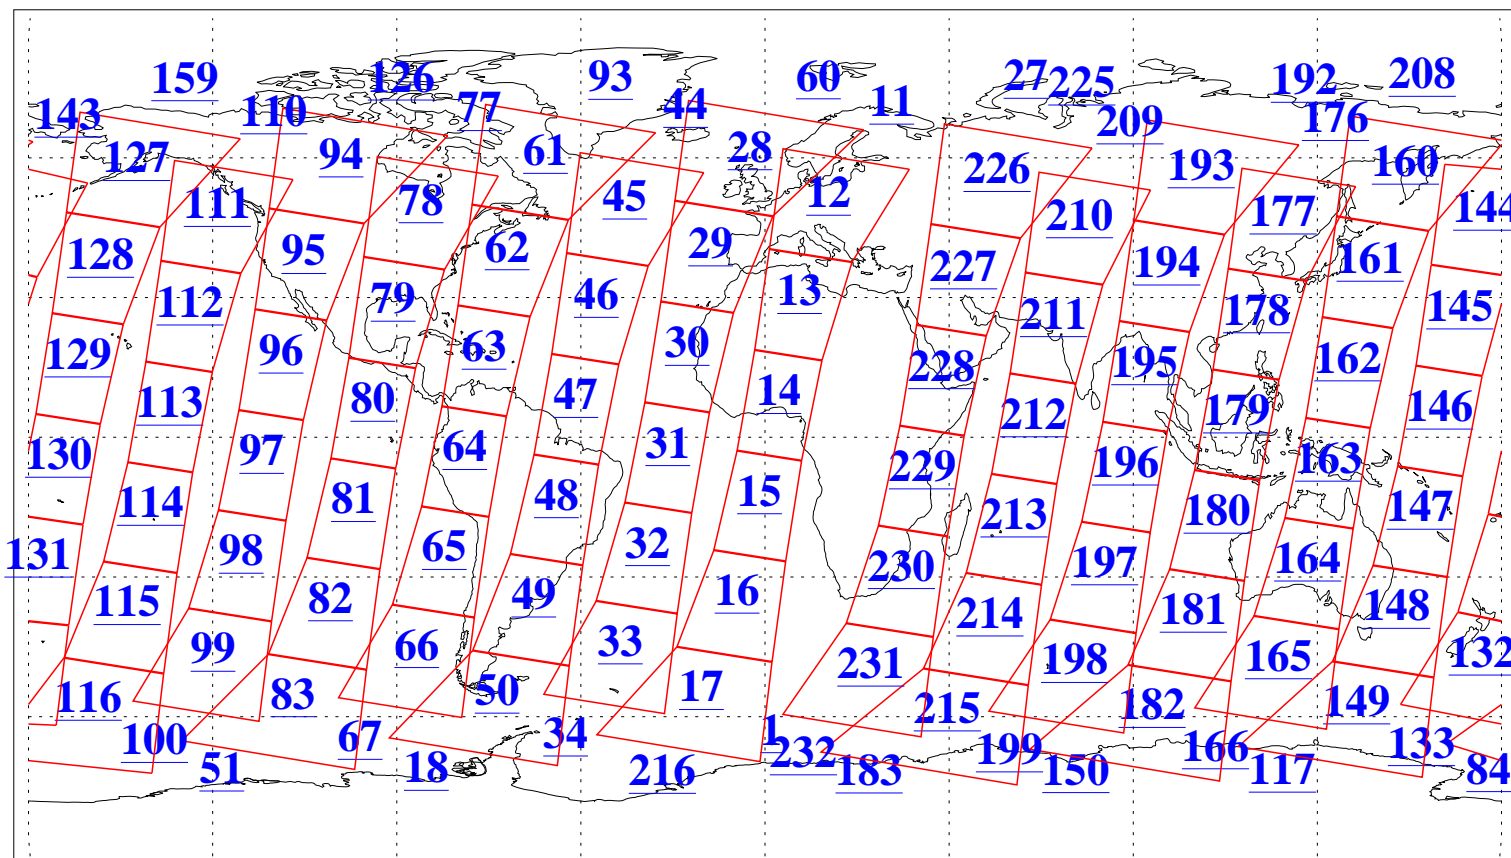

L1B Availability
AMSU Granules: 240
HSB Granules: 0
AIRS Granules: 240

4 May 2019
DoY 124
Aqua Day 6209
Granules: 1 to 120

Granules: 121 to 240

Legend: AMSU Available, HSB Available, AIRS Available

L1B Availability
AMSU Granules: 240
HSB Granules: 0
AIRS Granules: 240

4 May 2019
DoY 124
Aqua Day 6209
Ascending Granules

Descending Granules

Legend: AMSU Available, HSB Available, AIRS Available

L1B Availability
 AMSU Granules: 240
 HSB Granules: 0
 AIRS Granules: 240

4 May 2019
 DoY 124
 Aqua Day 6209

Northern Hemisphere Granules

Southern Hemisphere Granules

Legend: AMSU Available, HSB Available, AIRS Available