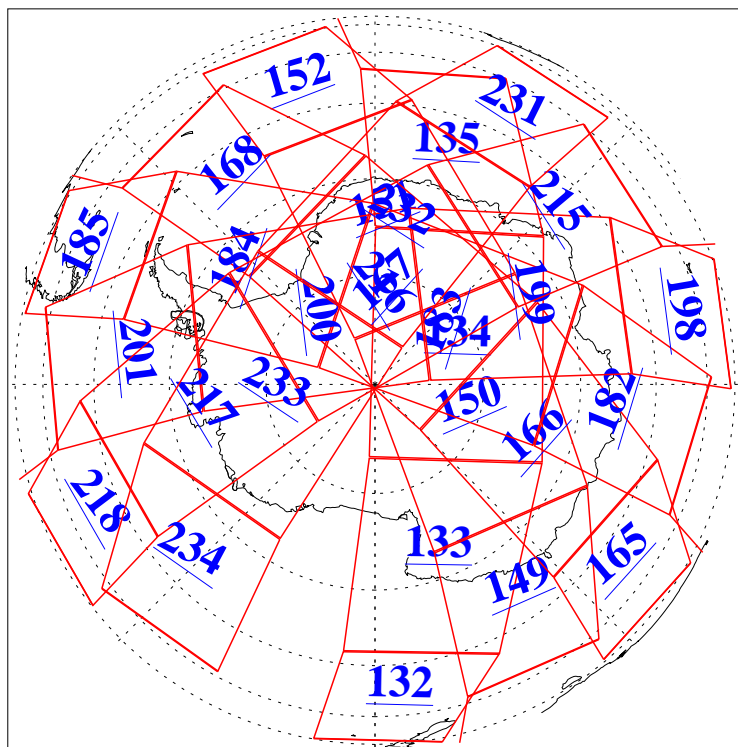

L1B Availability
AMSU Granules: 240
HSB Granules: 0
AIRS Granules: 240

4 May 2019
DoY 124
Aqua Day 6209
Granules: 1 to 120

Granules: 121 to 240

Legend: AMSU Available, HSB Available, AIRS Available

L1B Availability
AMSU Granules: 240
HSB Granules: 0
AIRS Granules: 240

4 May 2019
DoY 124
Aqua Day 6209
Ascending Granules

Descending Granules

Legend: AMSU Available, HSB Available, AIRS Available

L1B Availability
 AMSU Granules: 240
 HSB Granules: 0
 AIRS Granules: 240

4 May 2019
 DoY 124
 Aqua Day 6209

Northern Hemisphere Granules

Southern Hemisphere Granules

Legend: AMSU Available, HSB Available, AIRS Available