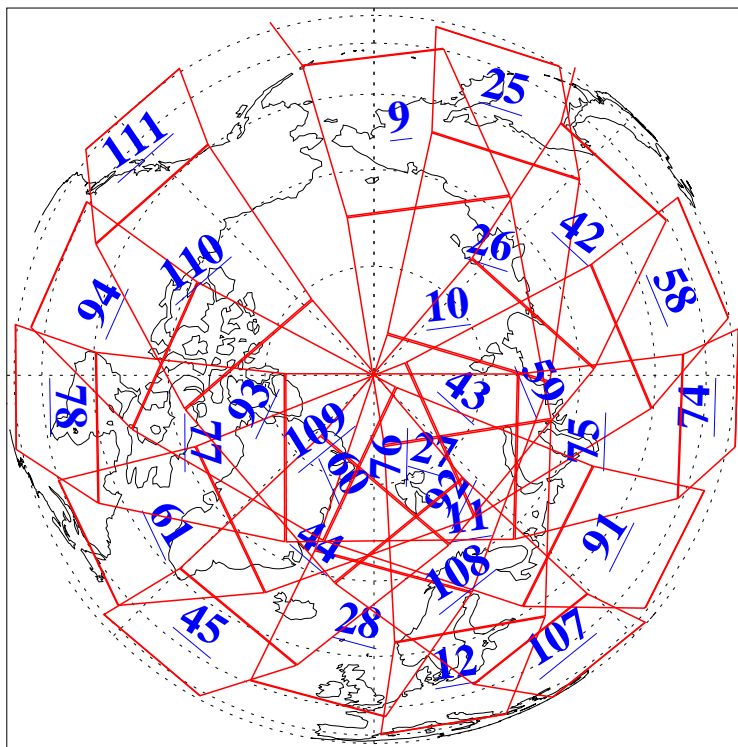

L1B Availability
AMSU Granules: 240
HSB Granules: 0
AIRS Granules: 240

4 May 2019
DoY 124
Aqua Day 6209
Granules: 1 to 120

Granules: 121 to 240

Legend: AMSU Available, HSB Available, AIRS Available

L1B Availability
AMSU Granules: 240
HSB Granules: 0
AIRS Granules: 240

4 May 2019
DoY 124
Aqua Day 6209
Ascending Granules

Descending Granules

Legend: AMSU Available, HSB Available, AIRS Available

L1B Availability
 AMSU Granules: 240
 HSB Granules: 0
 AIRS Granules: 240

4 May 2019
 DoY 124
 Aqua Day 6209

Northern Hemisphere Granules

Southern Hemisphere Granules

Legend: AMSU Available, HSB Available, AIRS Available