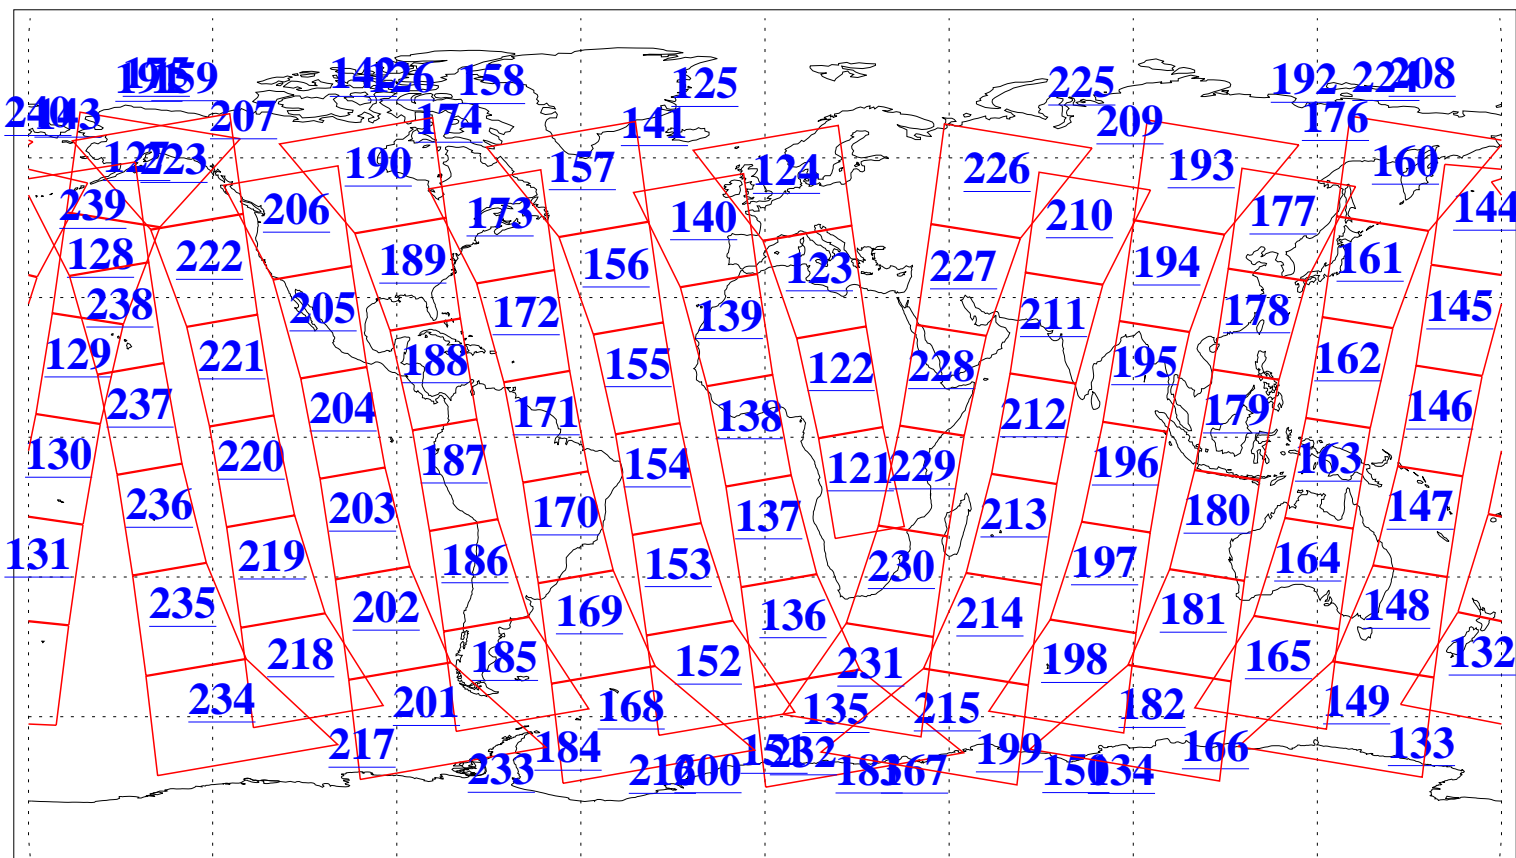

L1B Availability
AMSU Granules: 240
HSB Granules: 0
AIRS Granules: 240

4 May 2019
DoY 124
Aqua Day 6209
Granules: 1 to 120

Granules: 121 to 240

Legend: AMSU Available, HSB Available, AIRS Available

L1B Availability
AMSU Granules: 240
HSB Granules: 0
AIRS Granules: 240

4 May 2019
DoY 124
Aqua Day 6209
Ascending Granules

Descending Granules

Legend: AMSU Available, HSB Available, AIRS Available

L1B Availability
 AMSU Granules: 240
 HSB Granules: 0
 AIRS Granules: 240

4 May 2019
 DoY 124
 Aqua Day 6209

Northern Hemisphere Granules

Southern Hemisphere Granules

Legend: AMSU Available, HSB Available, AIRS Available