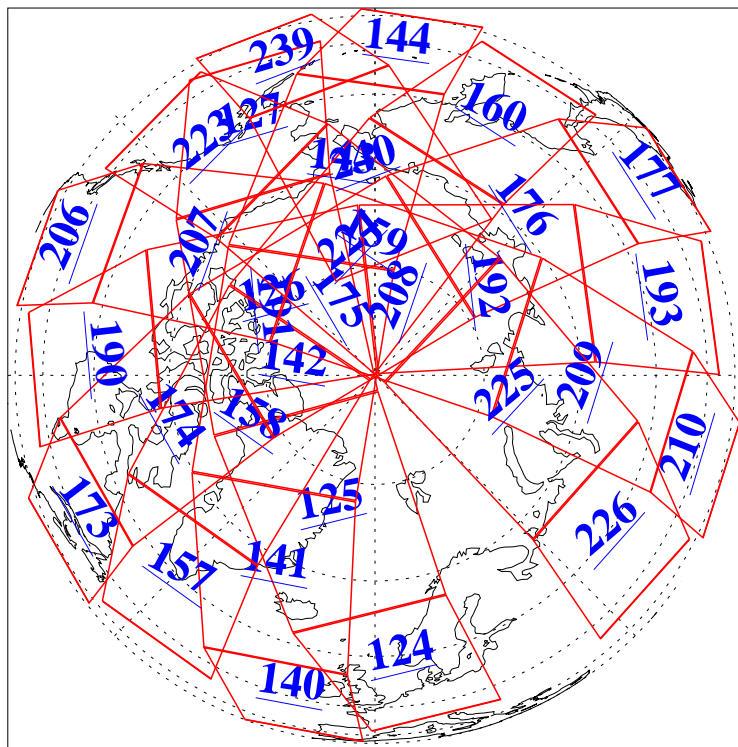

L1B Availability
AMSU Granules: 240
HSB Granules: 0
AIRS Granules: 240

4 May 2019
DoY 124
Aqua Day 6209
Granules: 1 to 120

Granules: 121 to 240

Legend: AMSU Available, HSB Available, AIRS Available

L1B Availability
AMSU Granules: 240
HSB Granules: 0
AIRS Granules: 240

4 May 2019
DoY 124
Aqua Day 6209
Ascending Granules

Descending Granules

Legend: AMSU Available, HSB Available, AIRS Available

L1B Availability
 AMSU Granules: 240
 HSB Granules: 0
 AIRS Granules: 240

4 May 2019
 DoY 124
 Aqua Day 6209

Northern Hemisphere Granules

Southern Hemisphere Granules

Legend: AMSU Available, HSB Available, AIRS Available