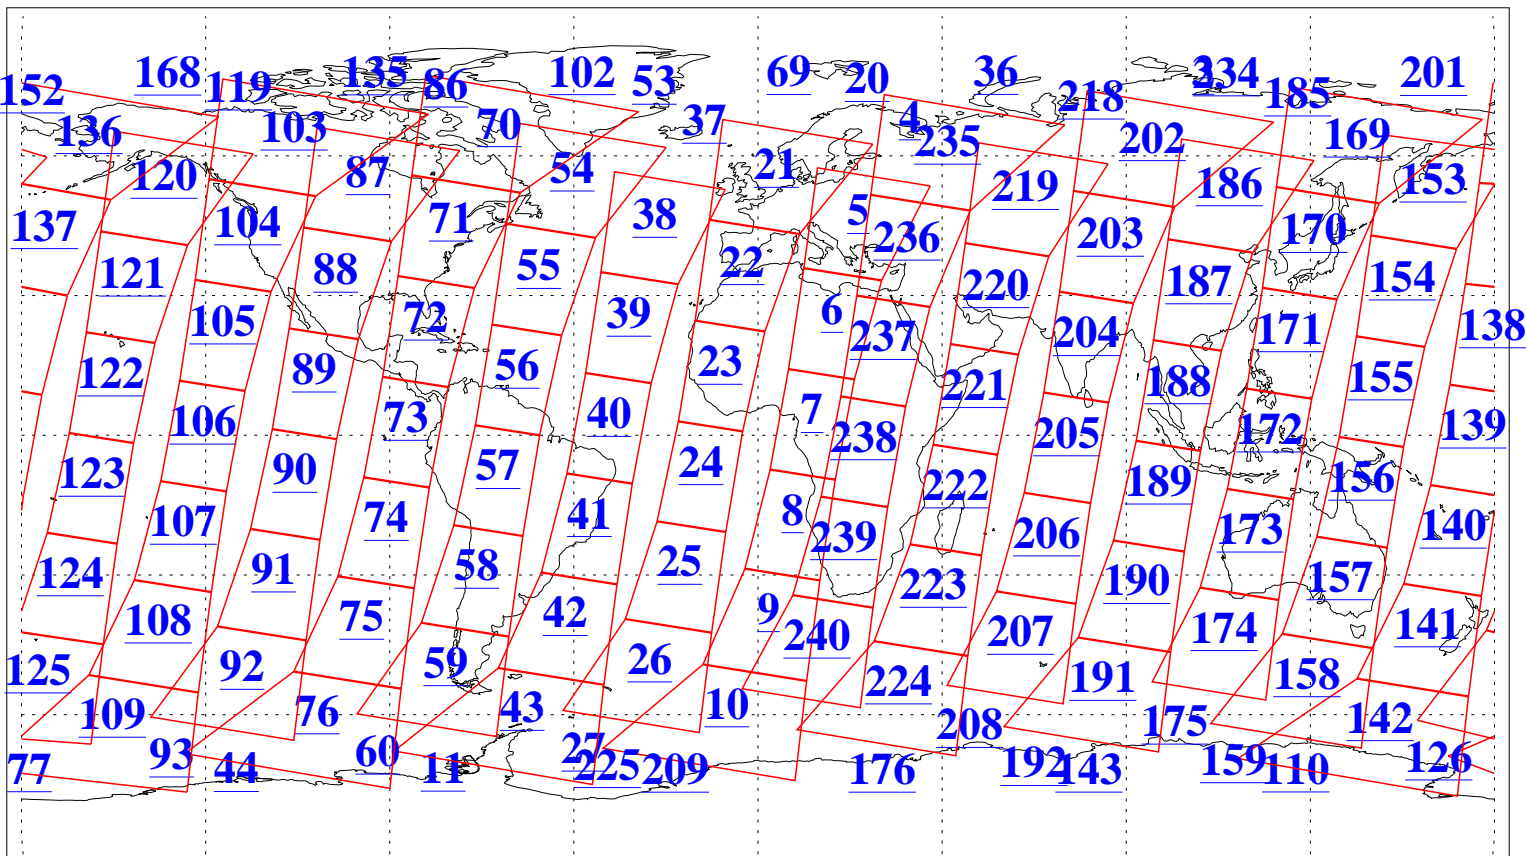

L1B Availability  
AMSU Granules: 240  
HSB Granules: 0  
AIRS Granules: 240

3 May 2019  
DoY 123  
Aqua Day 6208  
Granules: 1 to 120

Granules: 121 to 240

Legend: AMSU Available, HSB Available, AIRS Available

L1B Availability  
AMSU Granules: 240  
HSB Granules: 0  
AIRS Granules: 240

3 May 2019  
DoY 123  
Aqua Day 6208  
Ascending Granules

Descending Granules

Legend: AMSU Available, HSB Available, AIRS Available