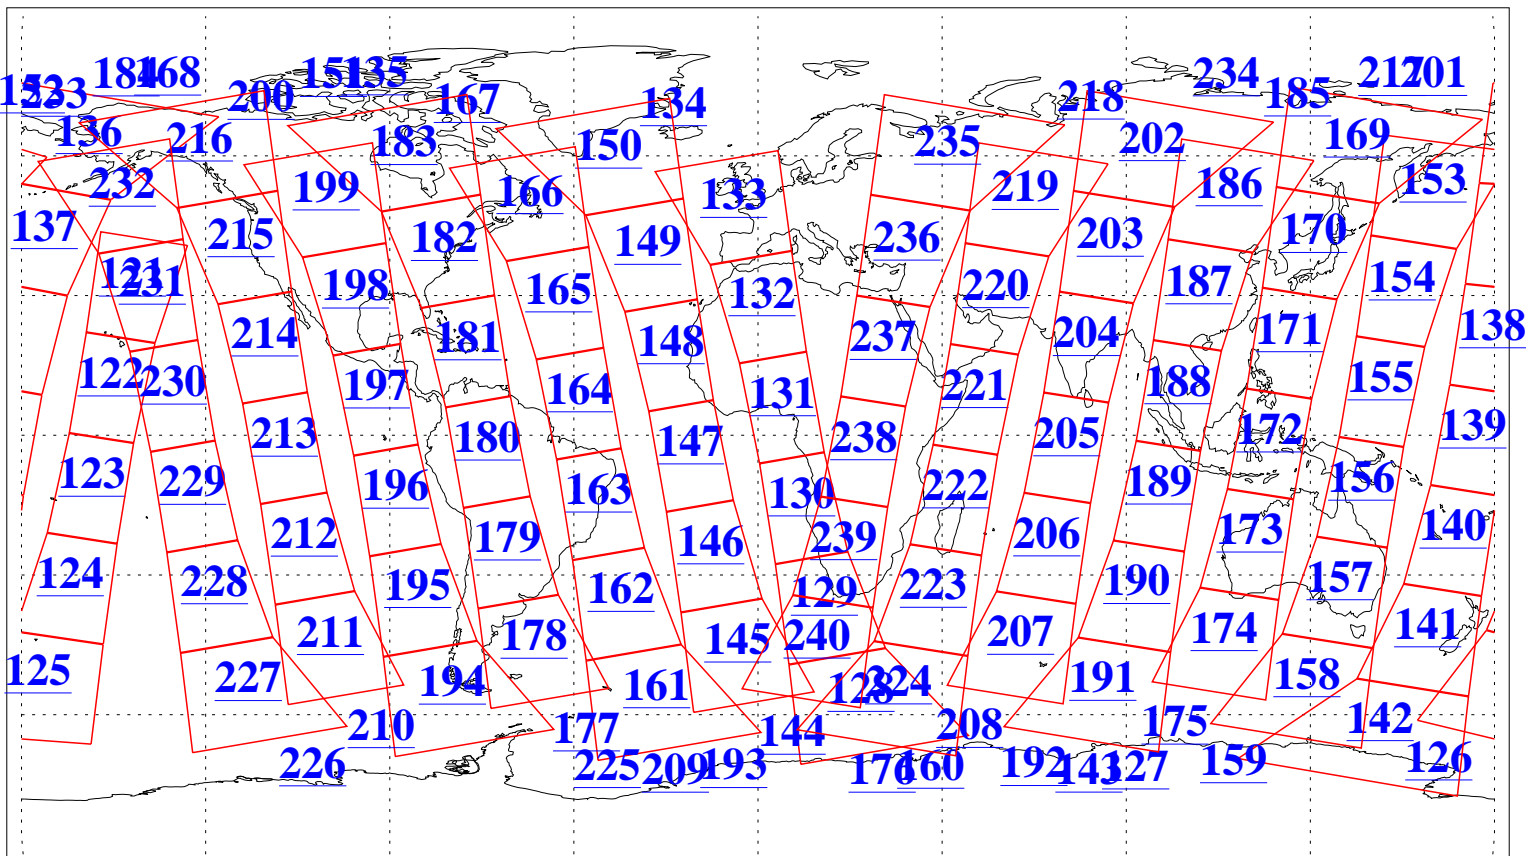

L1B Availability  
AMSU Granules: 240  
HSB Granules: 0  
AIRS Granules: 240

3 May 2019  
DoY 123  
Aqua Day 6208  
Granules: 1 to 120

Granules: 121 to 240

Legend: AMSU Available, HSB Available, AIRS Available

L1B Availability  
AMSU Granules: 240  
HSB Granules: 0  
AIRS Granules: 240

3 May 2019  
DoY 123  
Aqua Day 6208  
Ascending Granules

Descending Granules

Legend: AMSU Available, HSB Available, AIRS Available