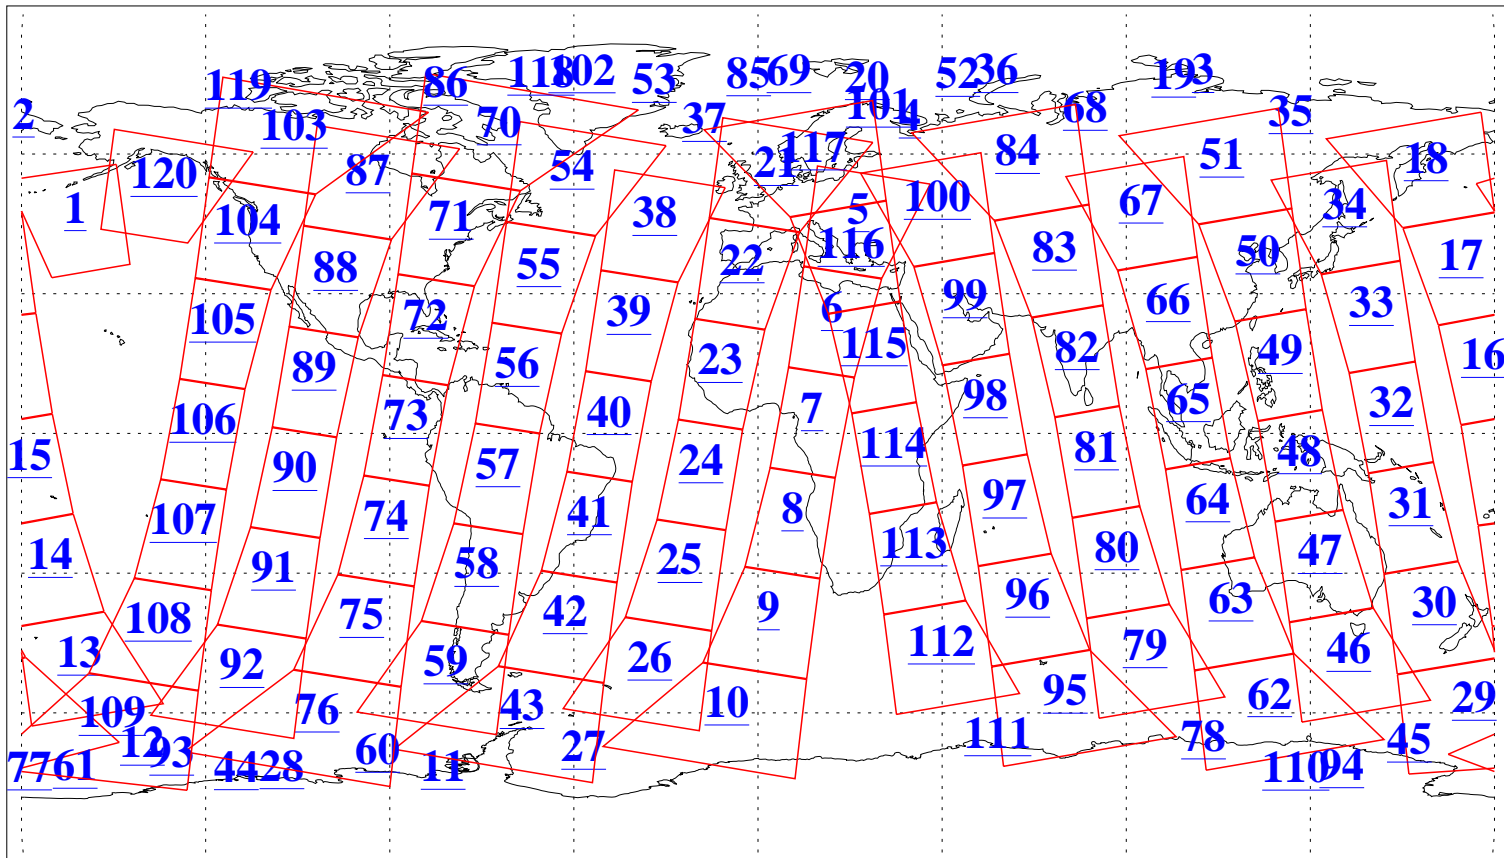

L1B Availability  
AMSU Granules: 240  
HSB Granules: 0  
AIRS Granules: 240

3 May 2019  
DoY 123  
Aqua Day 6208  
Granules: 1 to 120

Granules: 121 to 240

Legend: AMSU Available, HSB Available, AIRS Available

L1B Availability  
AMSU Granules: 240  
HSB Granules: 0  
AIRS Granules: 240

3 May 2019  
DoY 123  
Aqua Day 6208  
Ascending Granules

Descending Granules

Legend: AMSU Available, HSB Available, AIRS Available