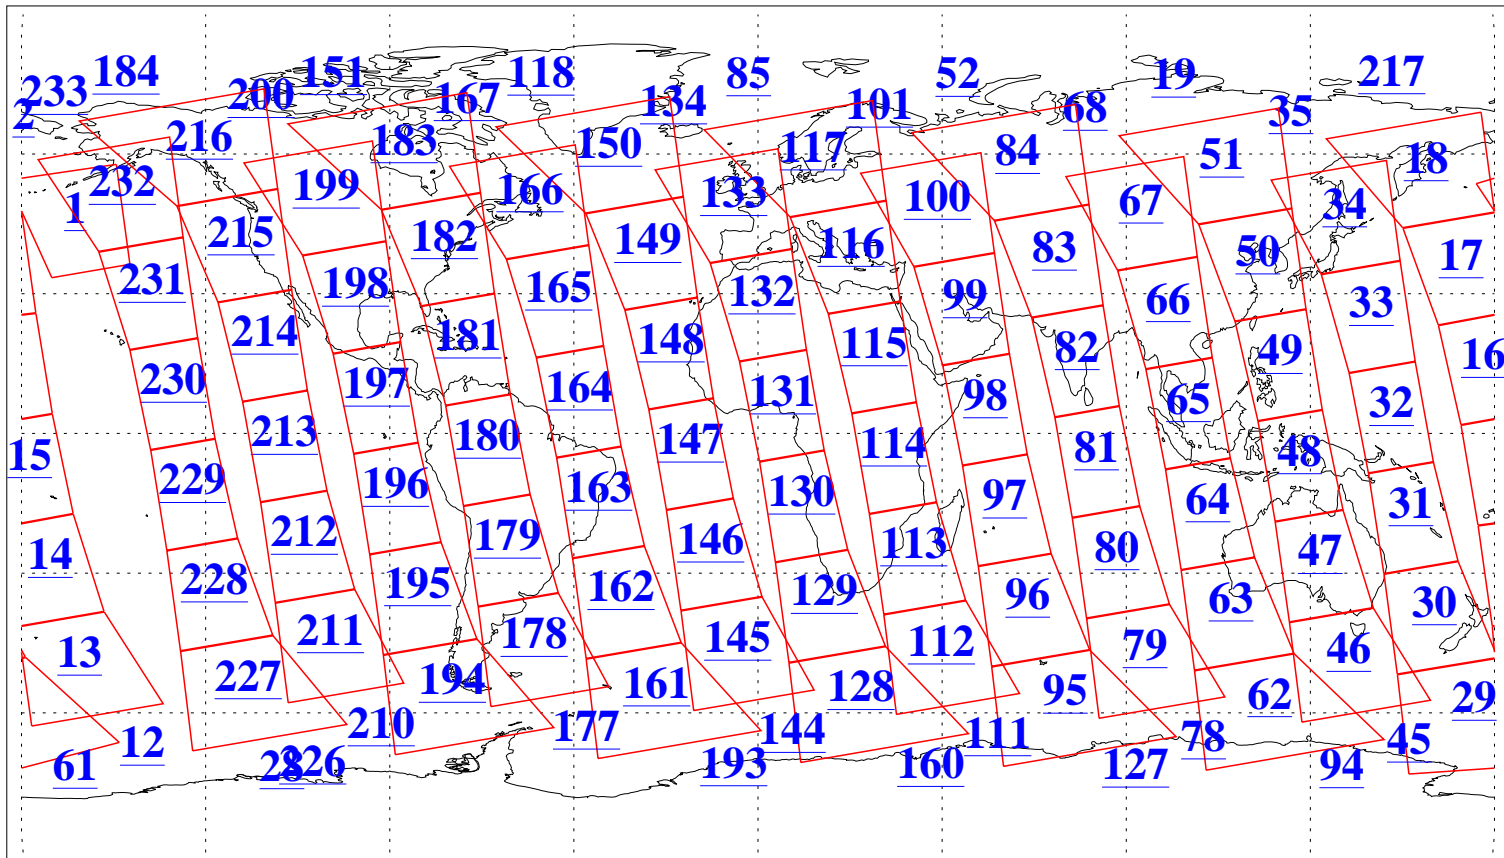

L1B Availability  
AMSU Granules: 240  
HSB Granules: 0  
AIRS Granules: 240

3 May 2019  
DoY 123  
Aqua Day 6208  
Granules: 1 to 120

Granules: 121 to 240

Legend: AMSU Available, HSB Available, AIRS Available

L1B Availability  
AMSU Granules: 240  
HSB Granules: 0  
AIRS Granules: 240

3 May 2019  
DoY 123  
Aqua Day 6208  
Ascending Granules

Descending Granules

Legend: AMSU Available, HSB Available, AIRS Available