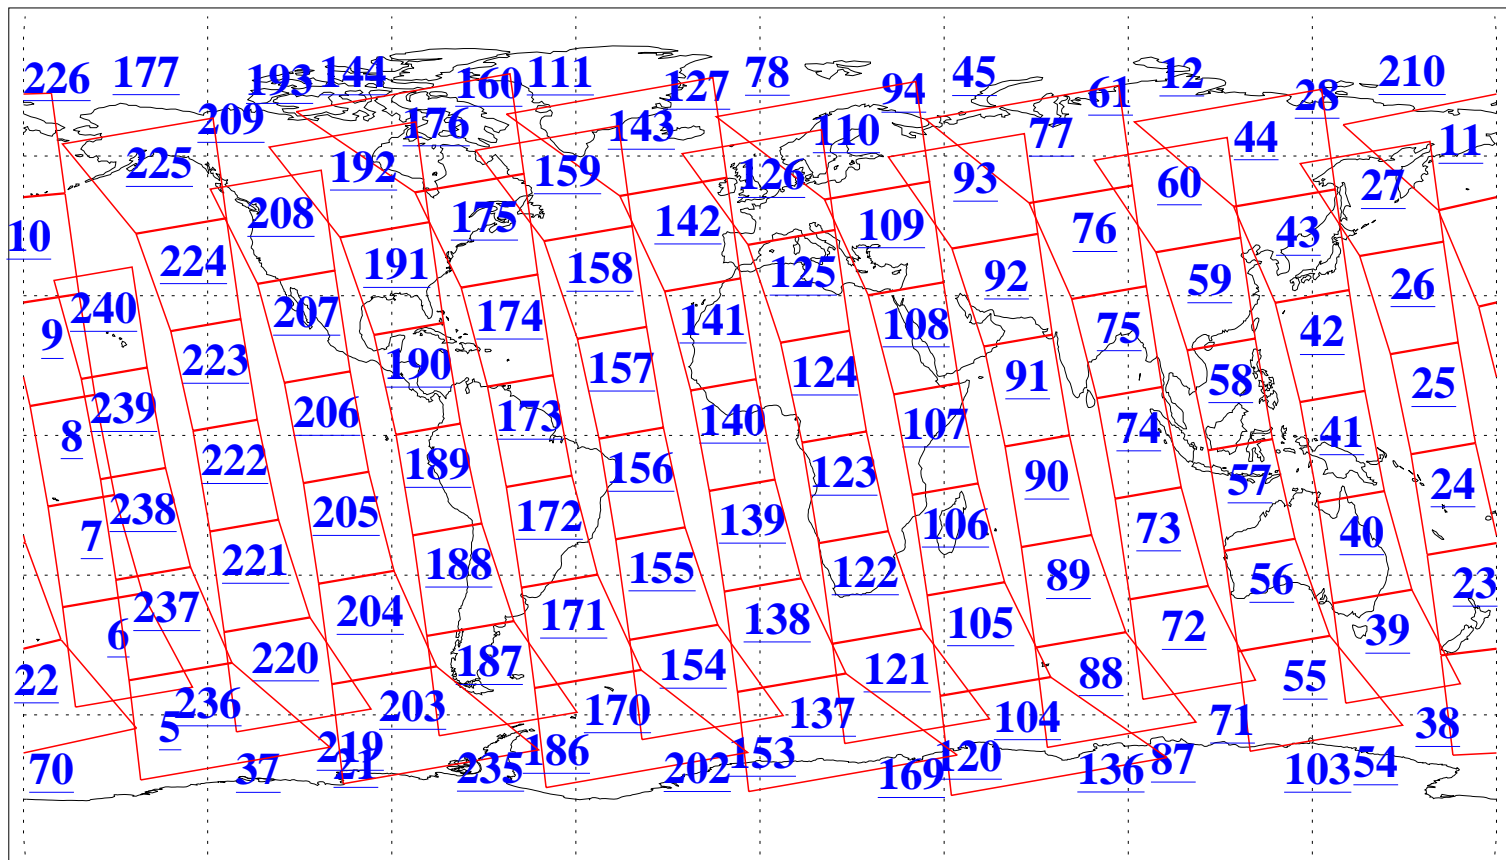

L1B Availability
AMSU Granules: 240
HSB Granules: 0
AIRS Granules: 240

2 May 2019
DoY 122
Aqua Day 6207
Granules: 1 to 120

Granules: 121 to 240

Legend: AMSU Available, HSB Available, AIRS Available

L1B Availability
AMSU Granules: 240
HSB Granules: 0
AIRS Granules: 240

2 May 2019
DoY 122
Aqua Day 6207
Ascending Granules

Descending Granules

Legend: AMSU Available, HSB Available, AIRS Available

L1B Availability
 AMSU Granules: 240
 HSB Granules: 0
 AIRS Granules: 240

2 May 2019
 DoY 122
 Aqua Day 6207

Northern Hemisphere Granules

Southern Hemisphere Granules

Legend: AMSU Available, HSB Available, AIRS Available