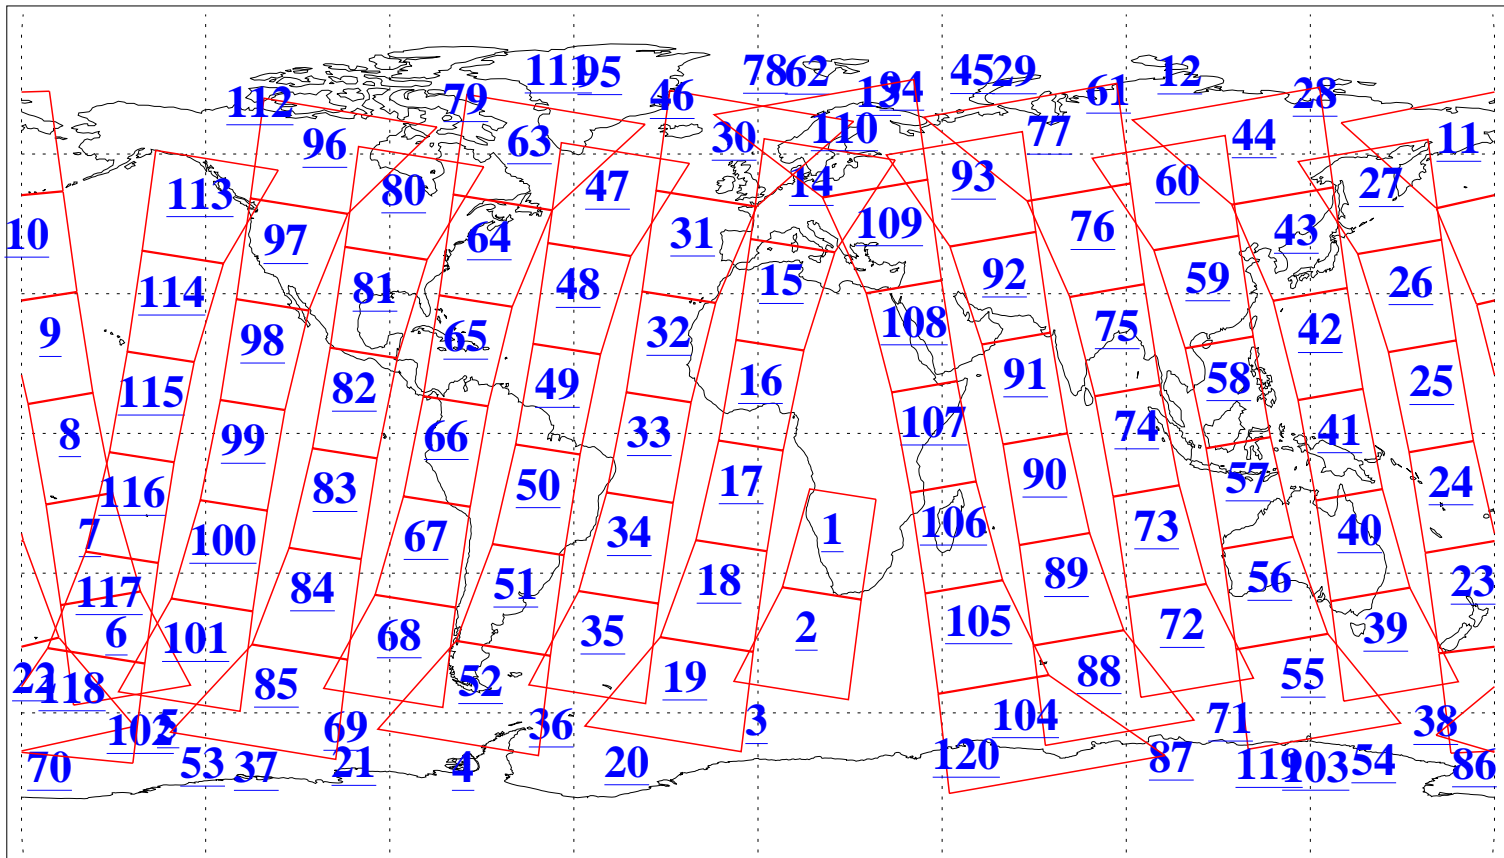

L1B Availability
AMSU Granules: 240
HSB Granules: 0
AIRS Granules: 240

2 May 2019
DoY 122
Aqua Day 6207
Granules: 1 to 120

Granules: 121 to 240

Legend: AMSU Available, HSB Available, AIRS Available

L1B Availability
AMSU Granules: 240
HSB Granules: 0
AIRS Granules: 240

2 May 2019
DoY 122
Aqua Day 6207
Ascending Granules

Descending Granules

Legend: AMSU Available, HSB Available, AIRS Available

L1B Availability
 AMSU Granules: 240
 HSB Granules: 0
 AIRS Granules: 240

2 May 2019
 DoY 122
 Aqua Day 6207

Northern Hemisphere Granules

Southern Hemisphere Granules

Legend: AMSU Available, HSB Available, AIRS Available