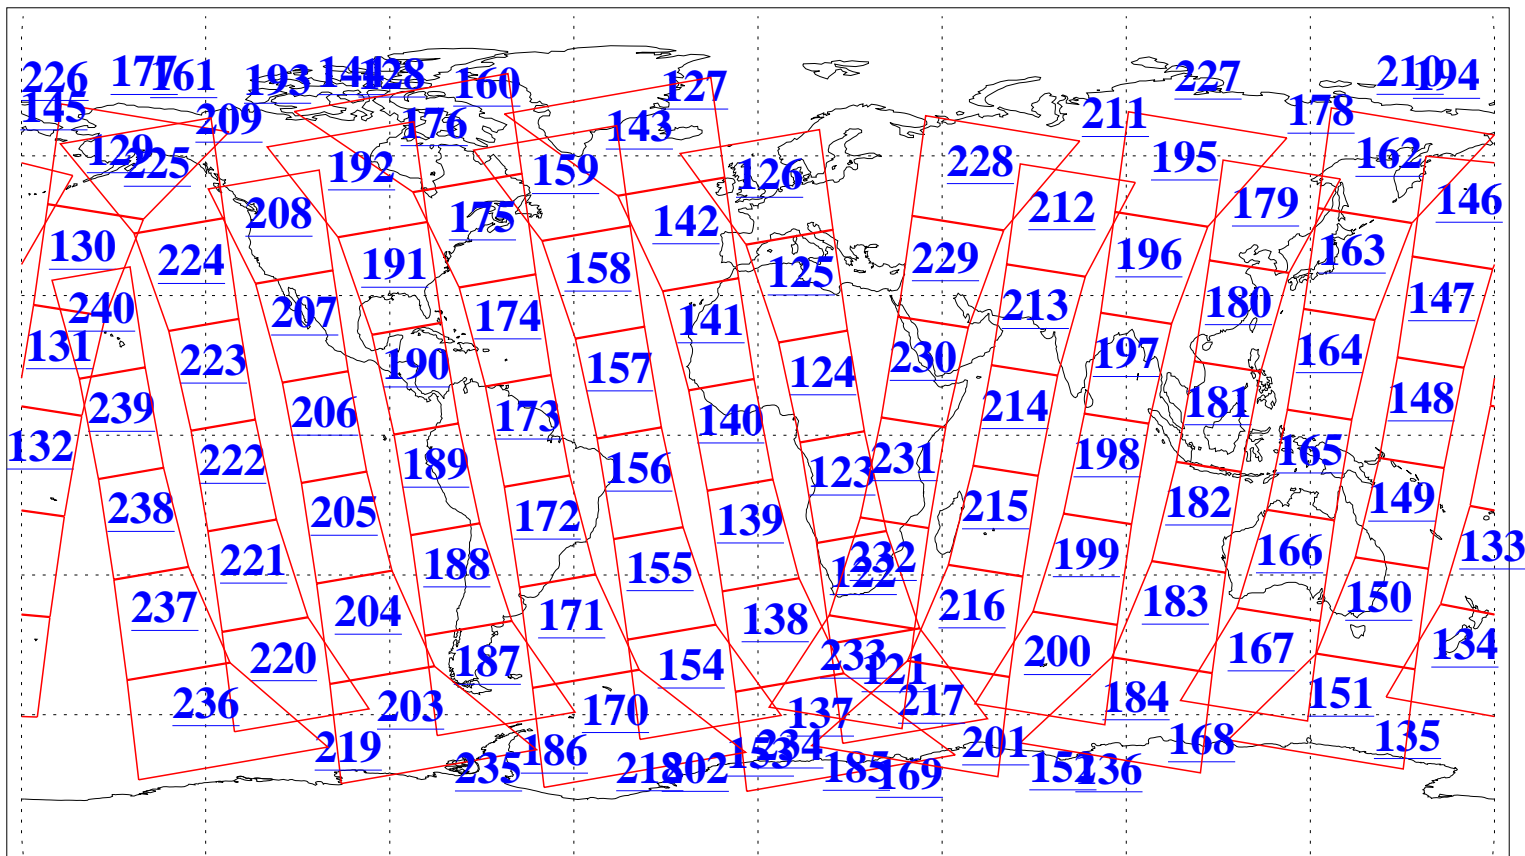

L1B Availability
AMSU Granules: 240
HSB Granules: 0
AIRS Granules: 240

2 May 2019
DoY 122
Aqua Day 6207
Granules: 1 to 120

Granules: 121 to 240

Legend: AMSU Available, HSB Available, AIRS Available

L1B Availability
AMSU Granules: 240
HSB Granules: 0
AIRS Granules: 240

2 May 2019
DoY 122
Aqua Day 6207
Ascending Granules

Descending Granules

Legend: AMSU Available, HSB Available, AIRS Available

L1B Availability
 AMSU Granules: 240
 HSB Granules: 0
 AIRS Granules: 240

2 May 2019
 DoY 122
 Aqua Day 6207

Northern Hemisphere Granules

Southern Hemisphere Granules

Legend: AMSU Available, HSB Available, AIRS Available