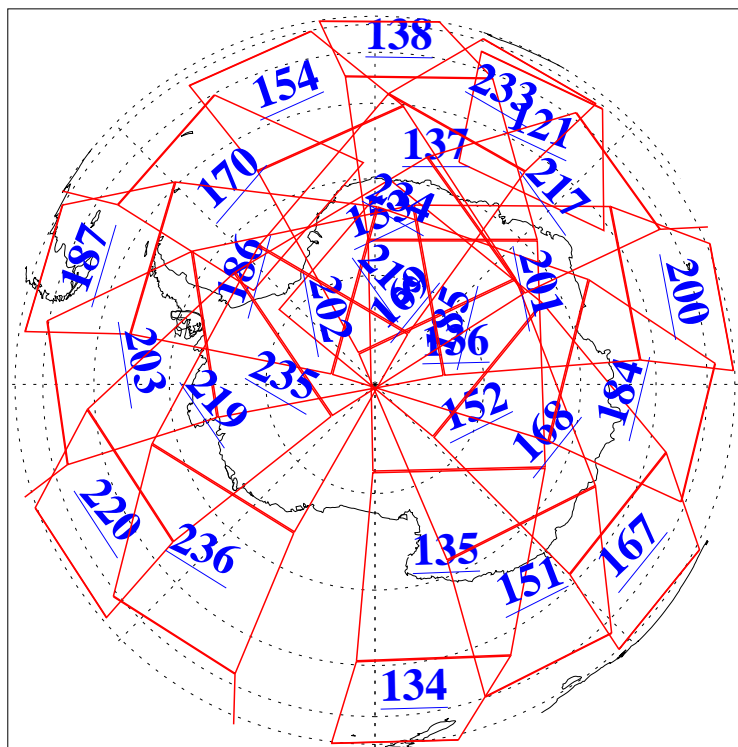

2 May 2019
DoY 122
Aqua Day 6207
Ascending Granules

Descending Granules

Legend: AMSU Available, HSB Available, AIRS Available

L1B Availability
 AMSU Granules: 240
 HSB Granules: 0
 AIRS Granules: 240

2 May 2019
 DoY 122
 Aqua Day 6207

Northern Hemisphere Granules

Southern Hemisphere Granules

Legend: AMSU Available, HSB Available, AIRS Available