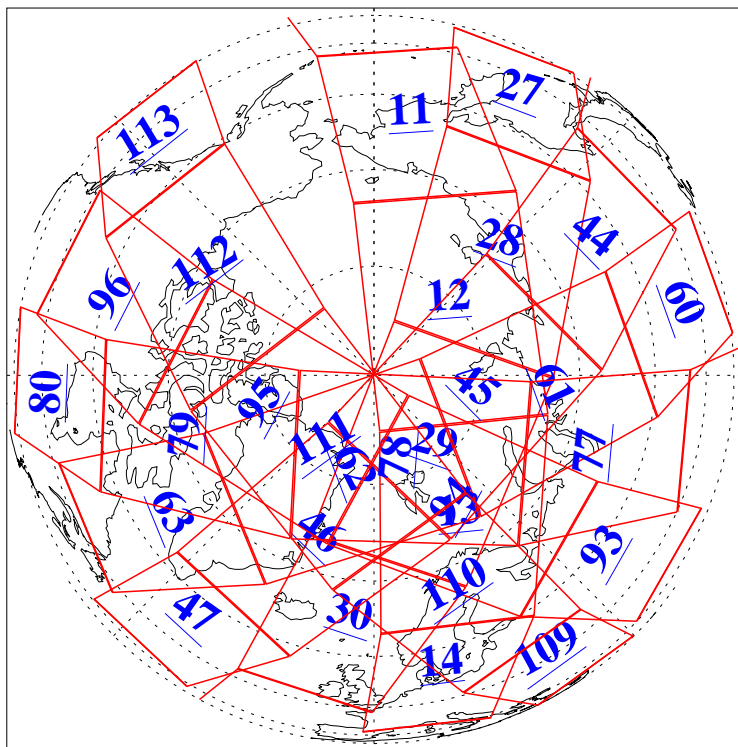

L1B Availability
AMSU Granules: 240
HSB Granules: 0
AIRS Granules: 240

2 May 2019
DoY 122
Aqua Day 6207
Granules: 1 to 120

Granules: 121 to 240

Legend: AMSU Available, HSB Available, AIRS Available

L1B Availability
AMSU Granules: 240
HSB Granules: 0
AIRS Granules: 240

2 May 2019
DoY 122
Aqua Day 6207
Ascending Granules

Descending Granules

Legend: AMSU Available, HSB Available, AIRS Available

L1B Availability
 AMSU Granules: 240
 HSB Granules: 0
 AIRS Granules: 240

2 May 2019
 DoY 122
 Aqua Day 6207

Northern Hemisphere Granules

Southern Hemisphere Granules

Legend: AMSU Available, HSB Available, AIRS Available