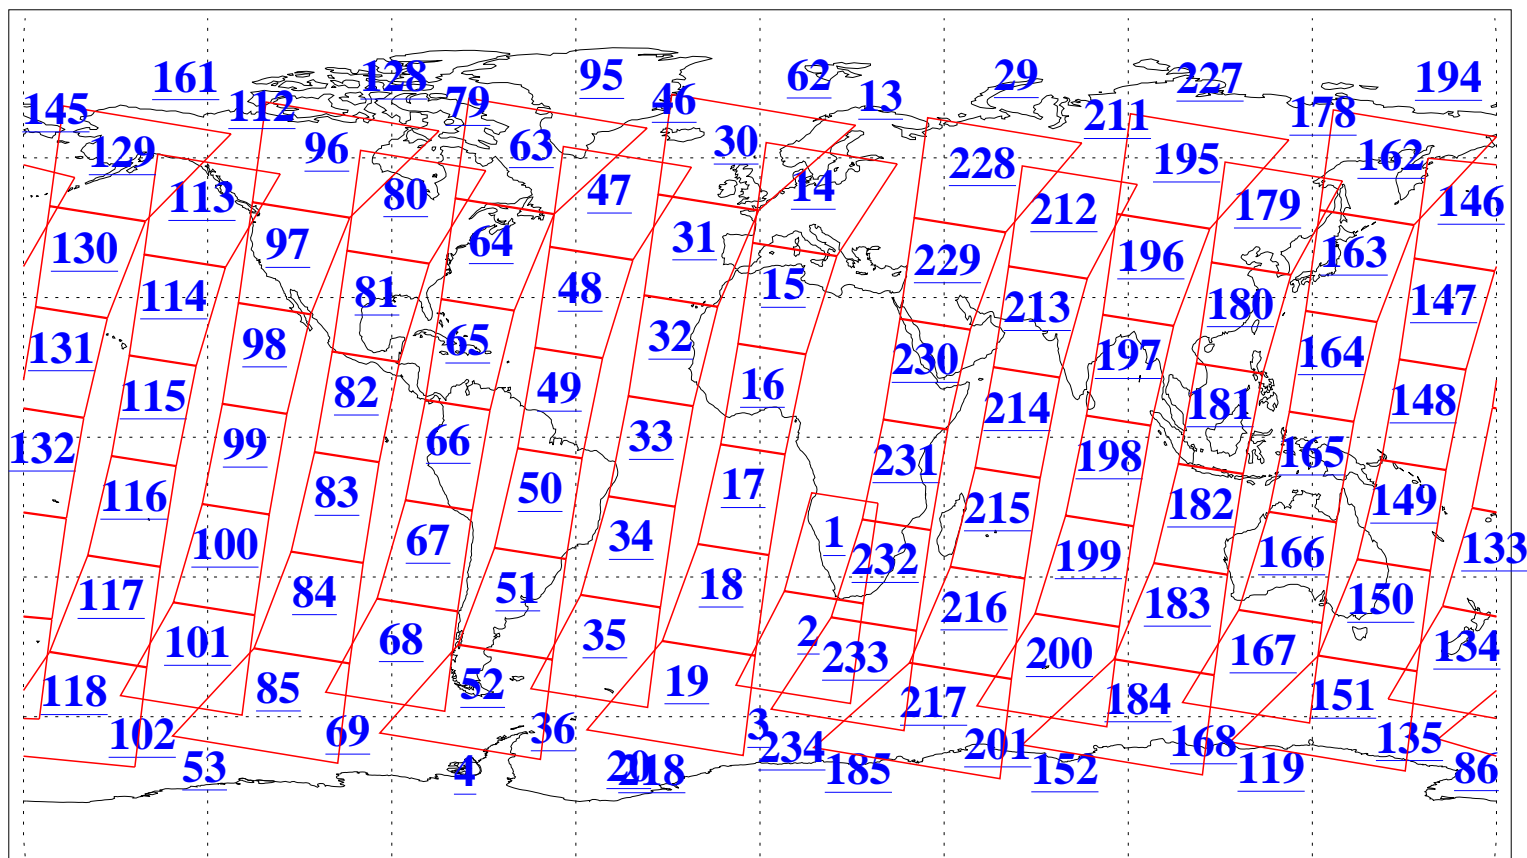

L1B Availability
AMSU Granules: 240
HSB Granules: 0
AIRS Granules: 240

2 May 2019
DoY 122
Aqua Day 6207
Granules: 1 to 120

Granules: 121 to 240

Legend: AMSU Available, HSB Available, AIRS Available

L1B Availability
AMSU Granules: 240
HSB Granules: 0
AIRS Granules: 240

2 May 2019
DoY 122
Aqua Day 6207
Ascending Granules

Descending Granules

Legend: AMSU Available, HSB Available, AIRS Available

L1B Availability
 AMSU Granules: 240
 HSB Granules: 0
 AIRS Granules: 240

2 May 2019
 DoY 122
 Aqua Day 6207

Northern Hemisphere Granules

Southern Hemisphere Granules

Legend: AMSU Available, HSB Available, AIRS Available