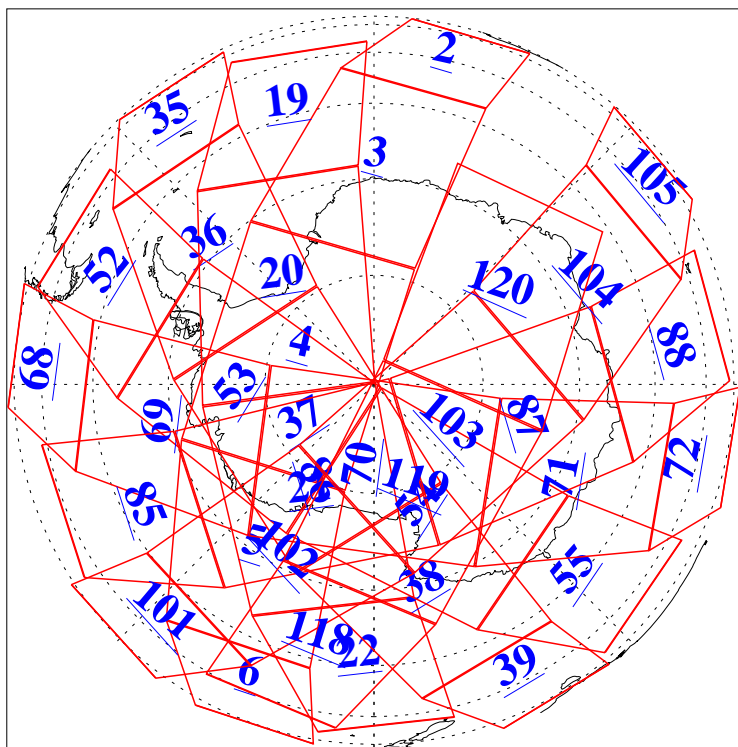

2 May 2019
DoY 122
Aqua Day 6207
Ascending Granules

Descending Granules

Legend: AMSU Available, HSB Available, AIRS Available

L1B Availability
 AMSU Granules: 240
 HSB Granules: 0
 AIRS Granules: 240

2 May 2019
 DoY 122
 Aqua Day 6207

Northern Hemisphere Granules

Southern Hemisphere Granules

Legend: AMSU Available, HSB Available, AIRS Available