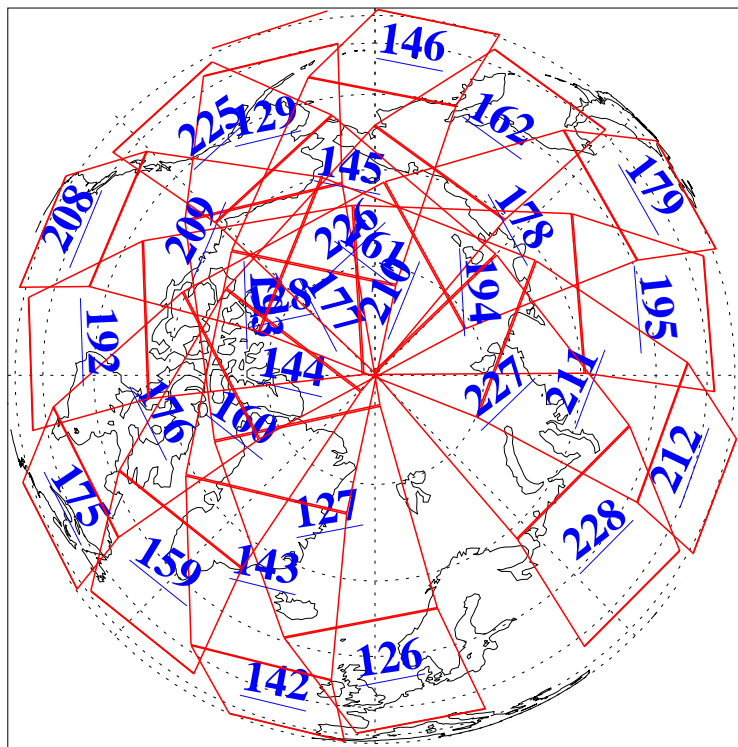

2 May 2019
DoY 122
Aqua Day 6207
Ascending Granules

Descending Granules

Legend: AMSU Available, HSB Available, AIRS Available

L1B Availability
 AMSU Granules: 240
 HSB Granules: 0
 AIRS Granules: 240

2 May 2019
 DoY 122
 Aqua Day 6207

Northern Hemisphere Granules

Southern Hemisphere Granules

Legend: AMSU Available, HSB Available, AIRS Available