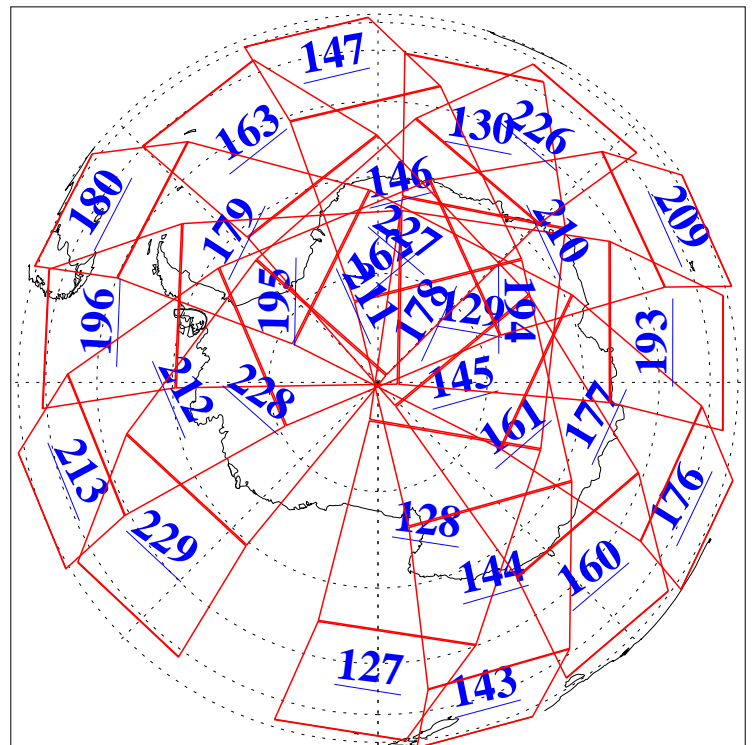

1 May 2019
DoY 121
Aqua Day 6206
Ascending Granules

Descending Granules

Legend: AMSU Available, HSB Available, AIRS Available

L1B Availability
 AMSU Granules: 239
 HSB Granules: 0
 AIRS Granules: 240

1 May 2019
 DoY 121
 Aqua Day 6206

Northern Hemisphere Granules

Southern Hemisphere Granules

Legend: AMSU Available, HSB Available, AIRS Available