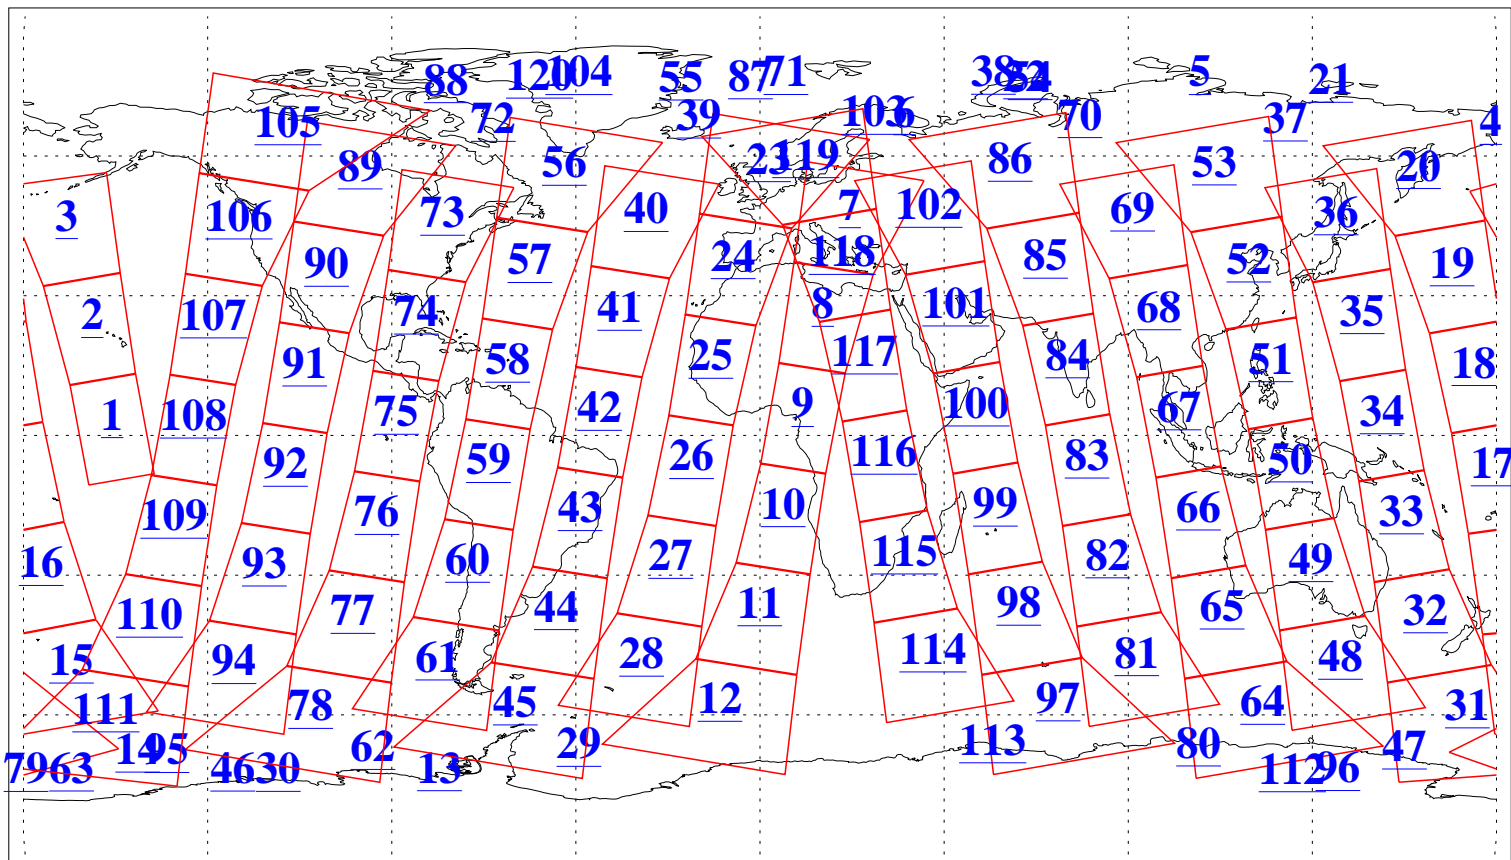

L1B Availability
AMSU Granules: 239
HSB Granules: 0
AIRS Granules: 240

1 May 2019
DoY 121
Aqua Day 6206
Granules: 1 to 120

Granules: 121 to 240

Legend: AMSU Available, HSB Available, AIRS Available

L1B Availability
AMSU Granules: 239
HSB Granules: 0
AIRS Granules: 240

1 May 2019
DoY 121
Aqua Day 6206
Ascending Granules

Descending Granules

Legend: AMSU Available, HSB Available, AIRS Available

L1B Availability
 AMSU Granules: 239
 HSB Granules: 0
 AIRS Granules: 240

1 May 2019
 DoY 121
 Aqua Day 6206

Northern Hemisphere Granules

Southern Hemisphere Granules

Legend: AMSU Available, HSB Available, AIRS Available