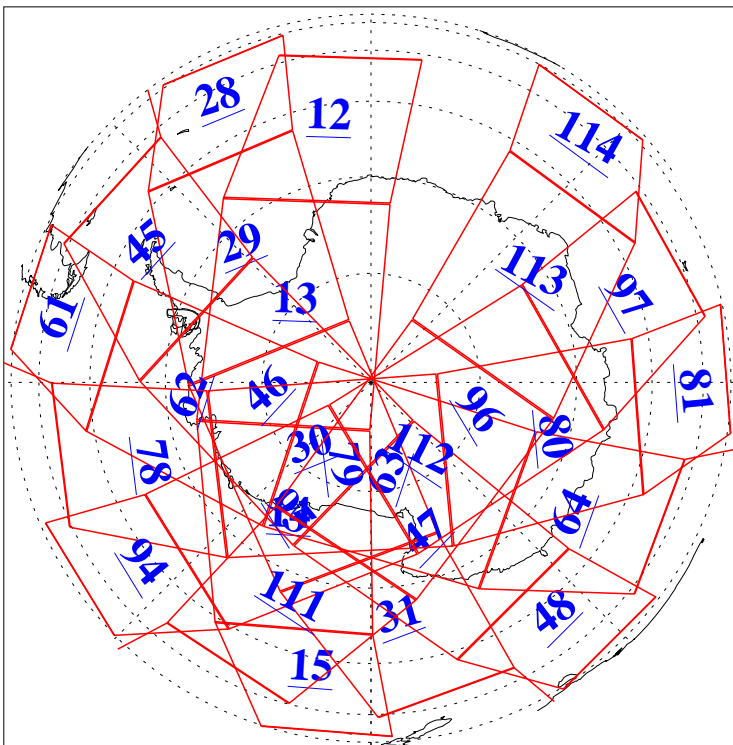

L1B Availability
AMSU Granules: 239
HSB Granules: 0
AIRS Granules: 240

1 May 2019
DoY 121
Aqua Day 6206
Granules: 1 to 120

Granules: 121 to 240

Legend: AMSU Available, HSB Available, AIRS Available

L1B Availability
AMSU Granules: 239
HSB Granules: 0
AIRS Granules: 240

1 May 2019
DoY 121
Aqua Day 6206
Ascending Granules

Descending Granules

Legend: AMSU Available, HSB Available, AIRS Available

L1B Availability
 AMSU Granules: 239
 HSB Granules: 0
 AIRS Granules: 240

1 May 2019
 DoY 121
 Aqua Day 6206

Northern Hemisphere Granules

Southern Hemisphere Granules

Legend: AMSU Available, HSB Available, AIRS Available