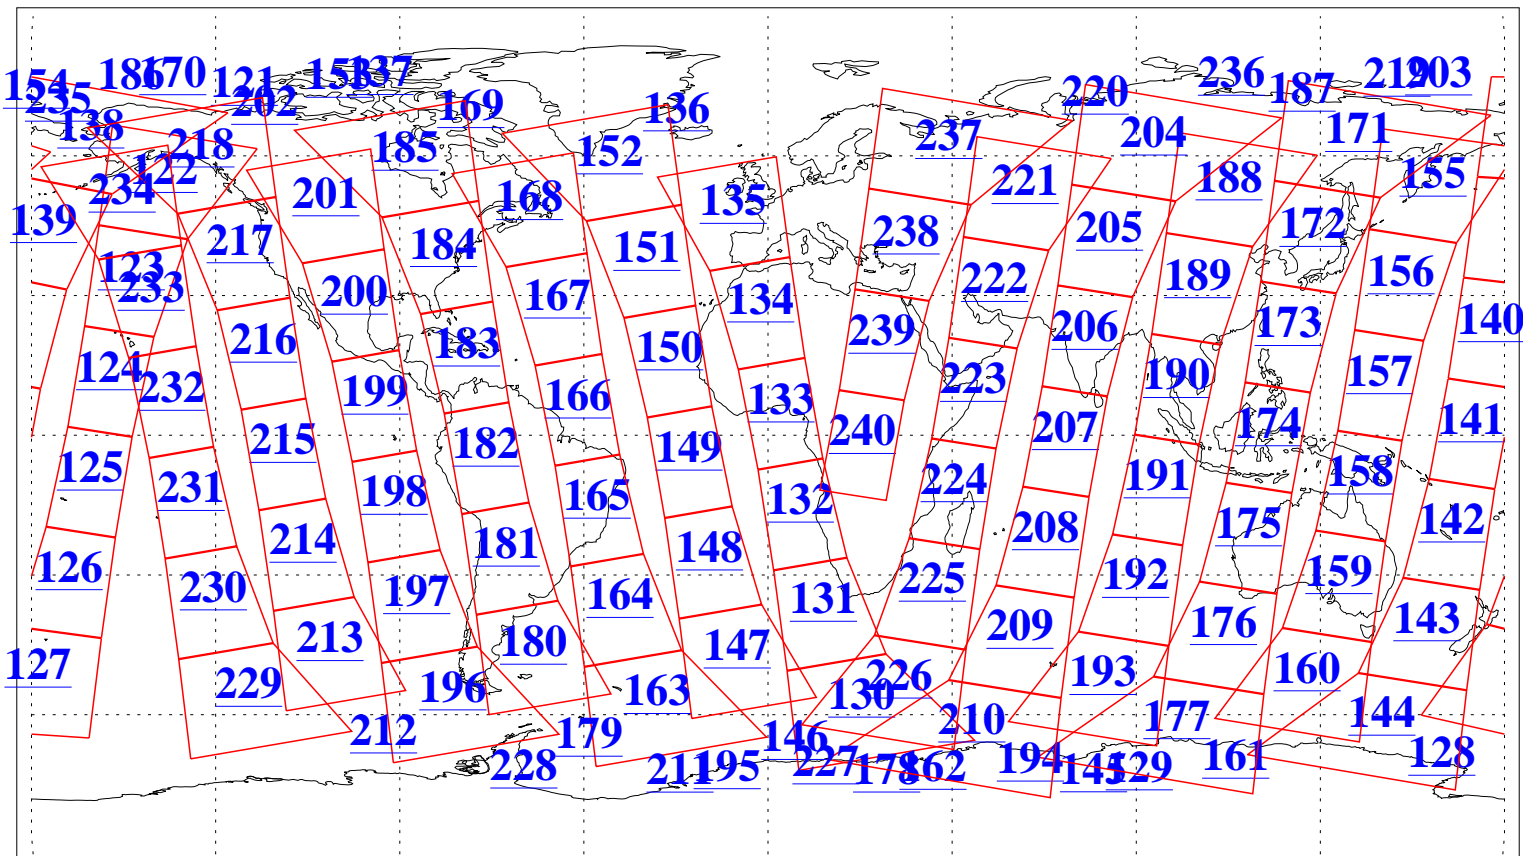

L1B Availability
AMSU Granules: 239
HSB Granules: 0
AIRS Granules: 240

1 May 2019
DoY 121
Aqua Day 6206
Granules: 1 to 120

Granules: 121 to 240

Legend: AMSU Available, HSB Available, AIRS Available

L1B Availability
AMSU Granules: 239
HSB Granules: 0
AIRS Granules: 240

1 May 2019
DoY 121
Aqua Day 6206
Ascending Granules

Descending Granules

Legend: AMSU Available, HSB Available, AIRS Available

L1B Availability
 AMSU Granules: 239
 HSB Granules: 0
 AIRS Granules: 240

1 May 2019
 DoY 121
 Aqua Day 6206

Northern Hemisphere Granules

Southern Hemisphere Granules

Legend: AMSU Available, HSB Available, AIRS Available