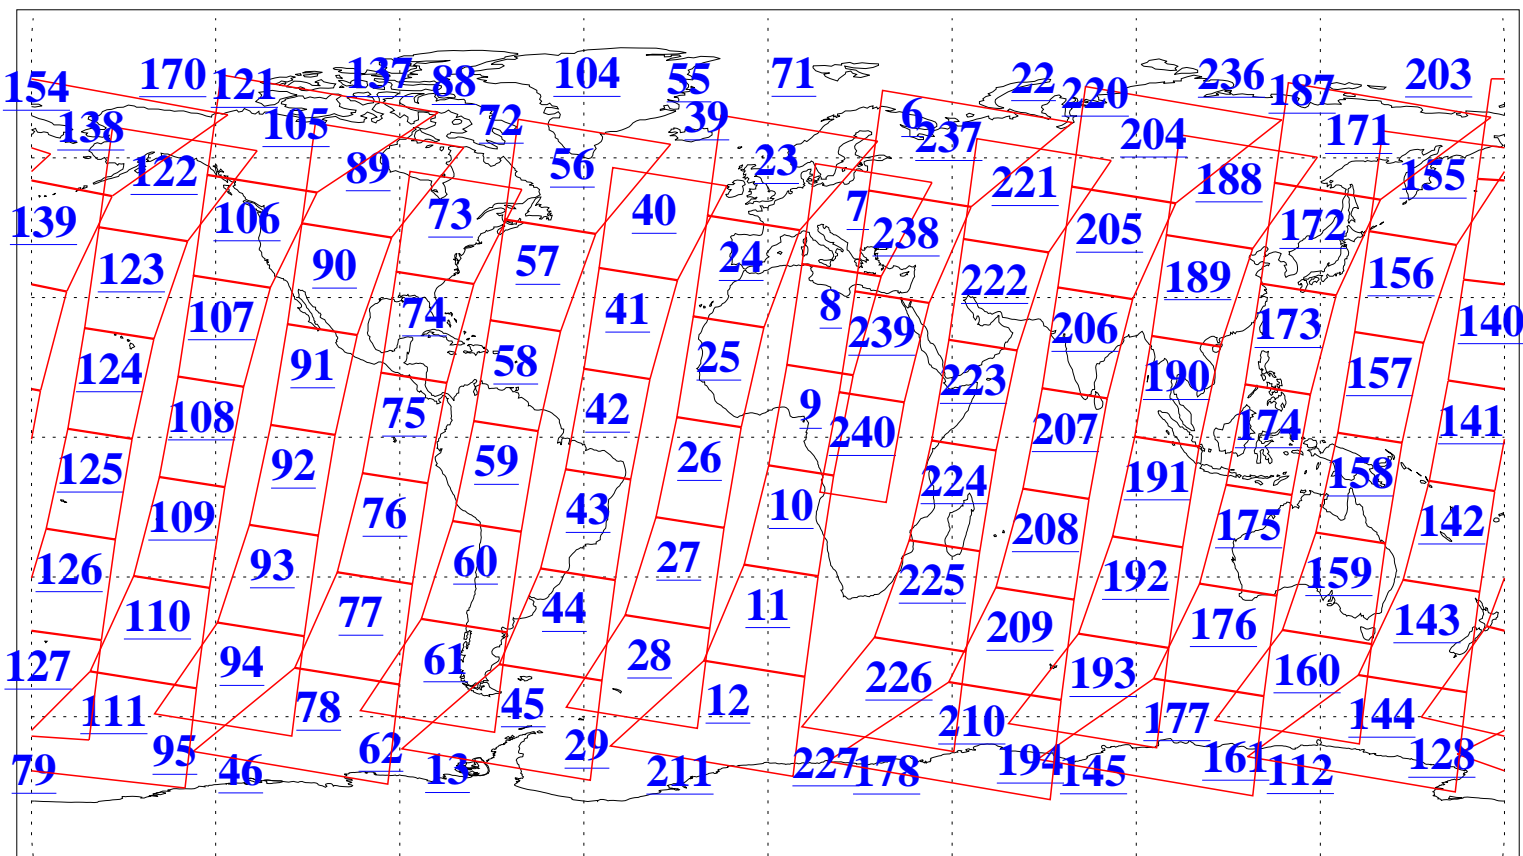

L1B Availability
AMSU Granules: 239
HSB Granules: 0
AIRS Granules: 240

1 May 2019
DoY 121
Aqua Day 6206
Granules: 1 to 120

Granules: 121 to 240

Legend: AMSU Available, HSB Available, AIRS Available

L1B Availability
AMSU Granules: 239
HSB Granules: 0
AIRS Granules: 240

1 May 2019
DoY 121
Aqua Day 6206
Ascending Granules

Descending Granules

Legend: AMSU Available, HSB Available, AIRS Available

L1B Availability
 AMSU Granules: 239
 HSB Granules: 0
 AIRS Granules: 240

1 May 2019
 DoY 121
 Aqua Day 6206

Northern Hemisphere Granules

Southern Hemisphere Granules

Legend: AMSU Available, HSB Available, AIRS Available