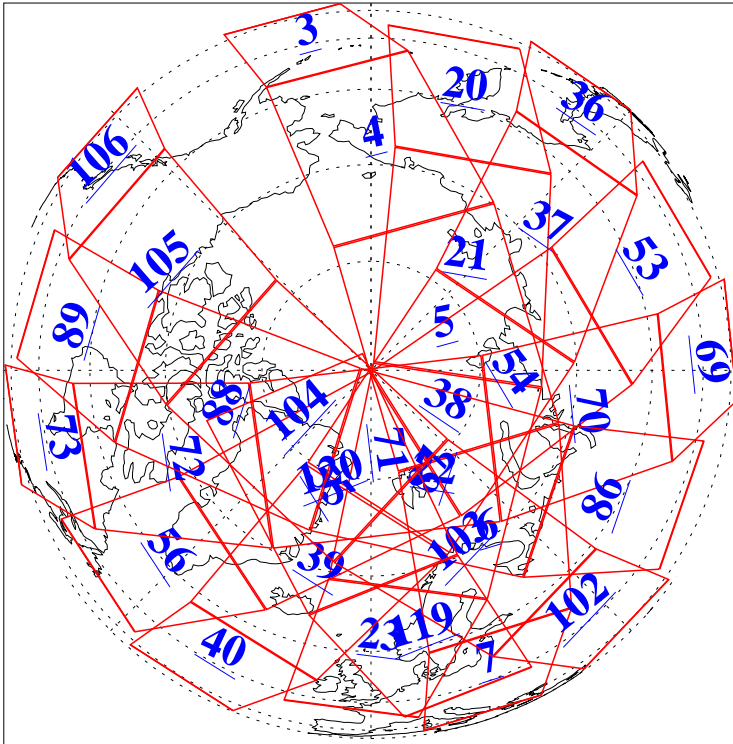

L1B Availability
AMSU Granules: 239
HSB Granules: 0
AIRS Granules: 240

1 May 2019
DoY 121
Aqua Day 6206
Granules: 1 to 120

Granules: 121 to 240

Legend: AMSU Available, HSB Available, AIRS Available

L1B Availability
AMSU Granules: 239
HSB Granules: 0
AIRS Granules: 240

1 May 2019
DoY 121
Aqua Day 6206
Ascending Granules

Descending Granules

Legend: AMSU Available, HSB Available, AIRS Available

L1B Availability
 AMSU Granules: 239
 HSB Granules: 0
 AIRS Granules: 240

1 May 2019
 DoY 121
 Aqua Day 6206

Northern Hemisphere Granules

Southern Hemisphere Granules

Legend: AMSU Available, HSB Available, AIRS Available