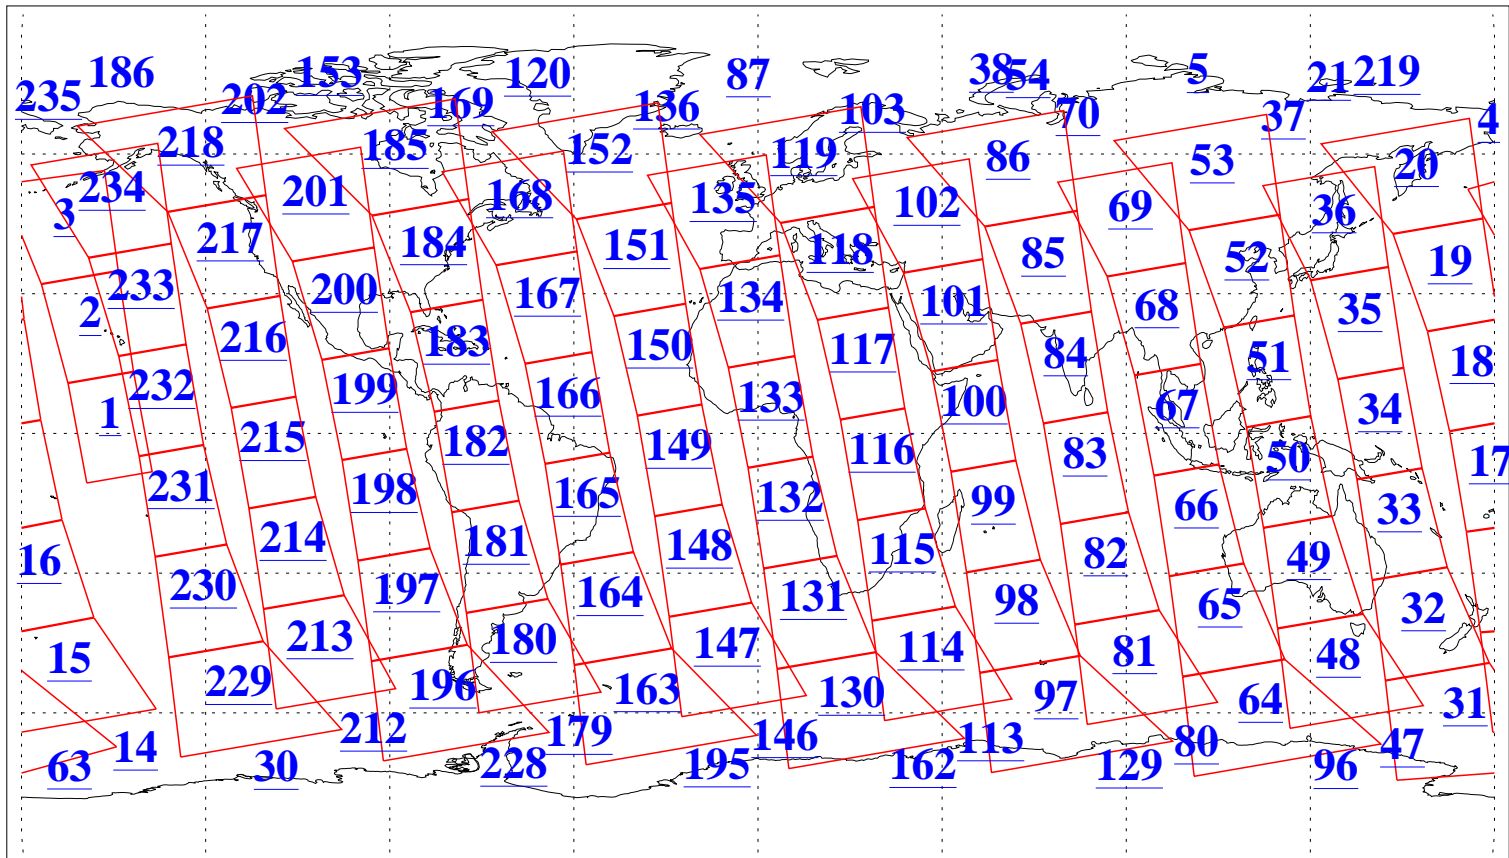

L1B Availability
AMSU Granules: 239
HSB Granules: 0
AIRS Granules: 240

1 May 2019
DoY 121
Aqua Day 6206
Granules: 1 to 120

Granules: 121 to 240

Legend: AMSU Available, HSB Available, AIRS Available

L1B Availability
AMSU Granules: 239
HSB Granules: 0
AIRS Granules: 240

1 May 2019
DoY 121
Aqua Day 6206
Ascending Granules

Descending Granules

Legend: AMSU Available, HSB Available, AIRS Available

L1B Availability
 AMSU Granules: 239
 HSB Granules: 0
 AIRS Granules: 240

1 May 2019
 DoY 121
 Aqua Day 6206

Northern Hemisphere Granules

Southern Hemisphere Granules

Legend: AMSU Available, HSB Available, AIRS Available