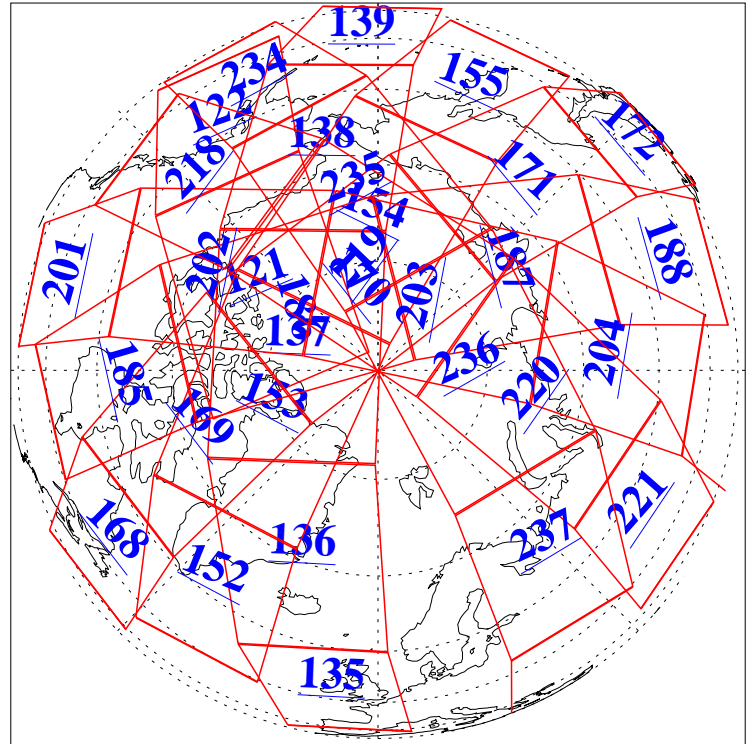

1 May 2019
DoY 121
Aqua Day 6206
Ascending Granules

Descending Granules

Legend: AMSU Available, HSB Available, AIRS Available

L1B Availability
 AMSU Granules: 239
 HSB Granules: 0
 AIRS Granules: 240

1 May 2019
 DoY 121
 Aqua Day 6206

Northern Hemisphere Granules

Southern Hemisphere Granules

Legend: AMSU Available, HSB Available, AIRS Available