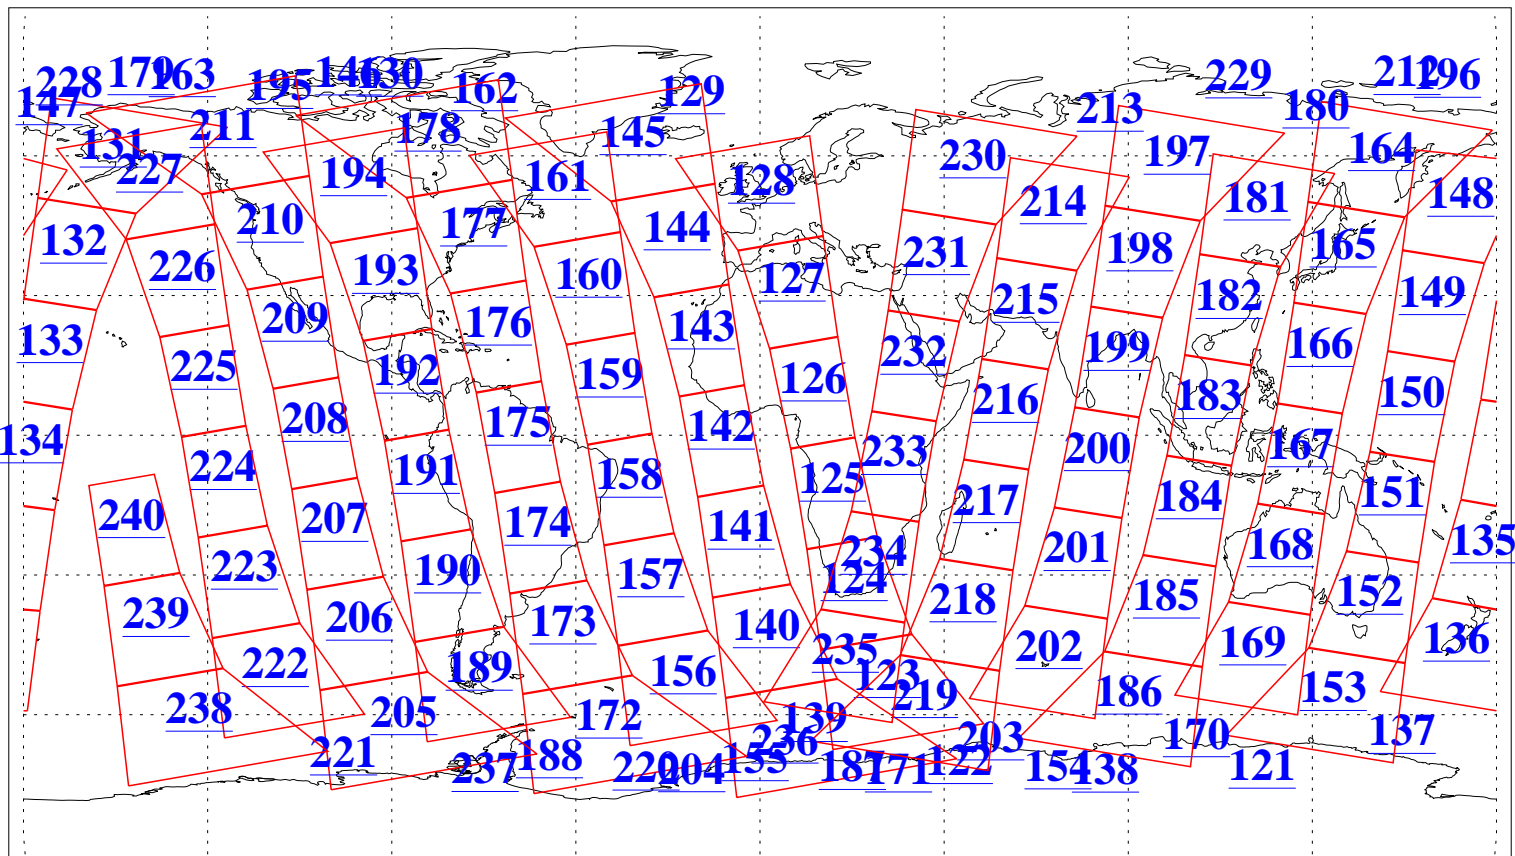

L1B Availability
AMSU Granules: 240
HSB Granules: 0
AIRS Granules: 240

30 Apr 2019
DoY 120
Aqua Day 6205
Granules: 1 to 120

Granules: 121 to 240

Legend: AMSU Available, HSB Available, AIRS Available

L1B Availability
AMSU Granules: 240
HSB Granules: 0
AIRS Granules: 240

30 Apr 2019
DoY 120
Aqua Day 6205

Ascending Granules

Descending Granules

Legend: AMSU Available, HSB Available, AIRS Available