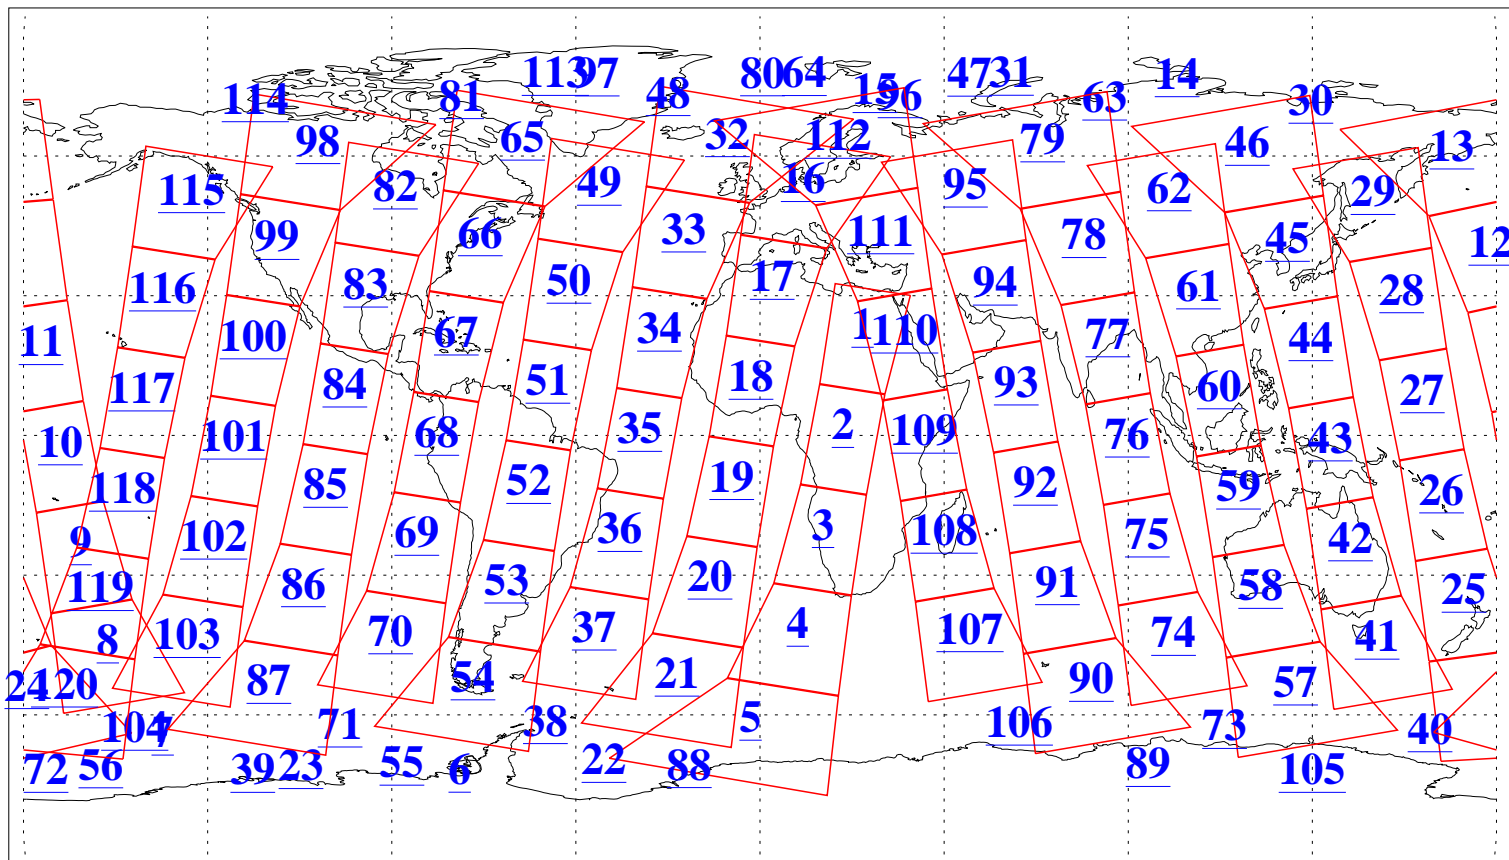

L1B Availability
AMSU Granules: 240
HSB Granules: 0
AIRS Granules: 240

30 Apr 2019
DoY 120
Aqua Day 6205
Granules: 1 to 120

Granules: 121 to 240

Legend: AMSU Available, HSB Available, AIRS Available

L1B Availability
AMSU Granules: 240
HSB Granules: 0
AIRS Granules: 240

30 Apr 2019
DoY 120
Aqua Day 6205

Ascending Granules

Descending Granules

Legend: AMSU Available, HSB Available, AIRS Available