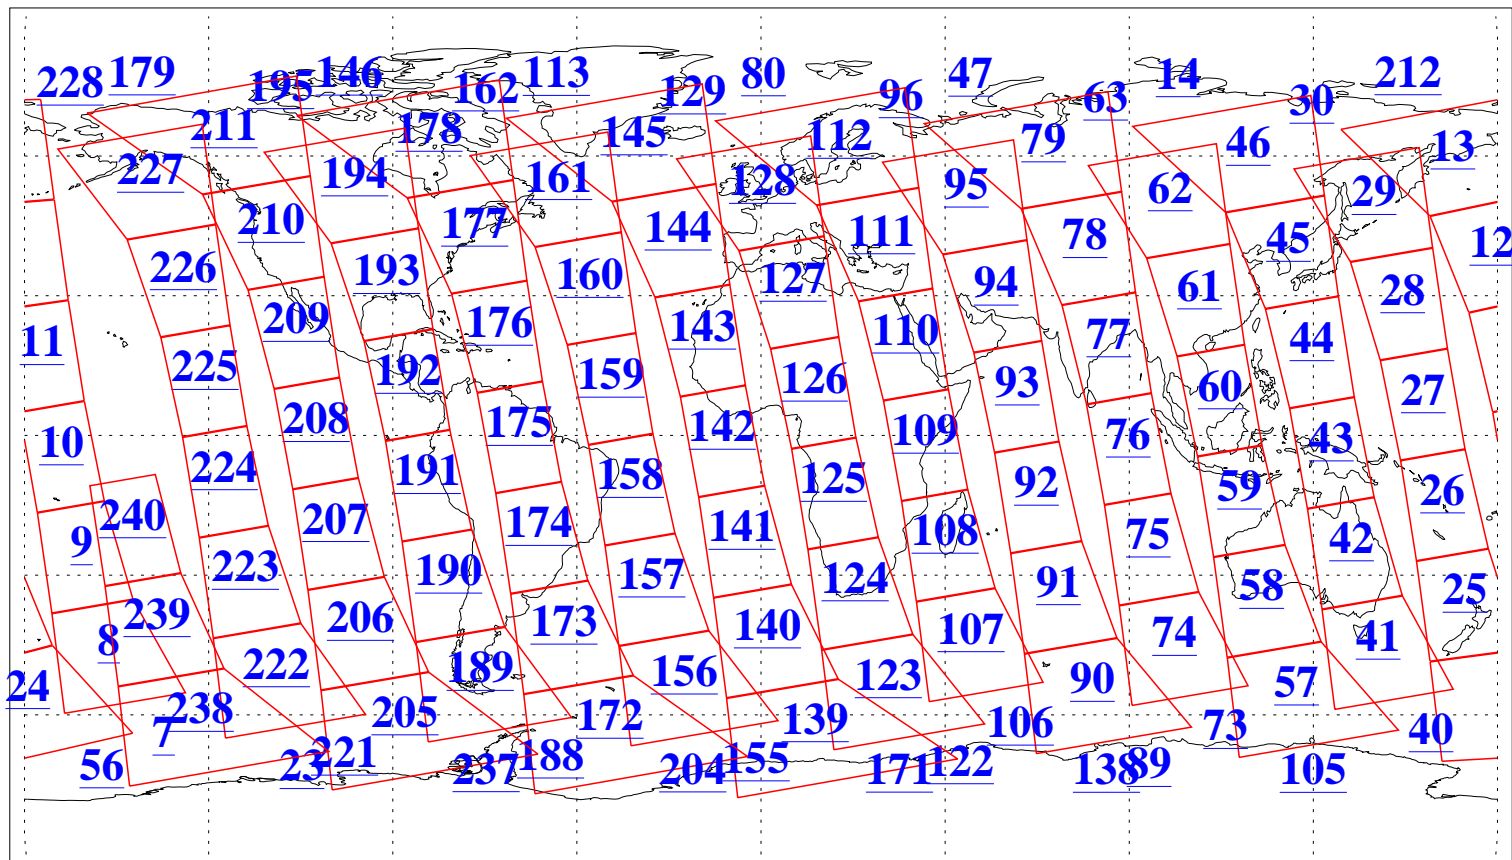

L1B Availability
AMSU Granules: 240
HSB Granules: 0
AIRS Granules: 240

30 Apr 2019
DoY 120
Aqua Day 6205
Granules: 1 to 120

Granules: 121 to 240

Legend: AMSU Available, HSB Available, AIRS Available

L1B Availability
AMSU Granules: 240
HSB Granules: 0
AIRS Granules: 240

30 Apr 2019
DoY 120
Aqua Day 6205

Ascending Granules

Descending Granules

Legend: AMSU Available, HSB Available, AIRS Available