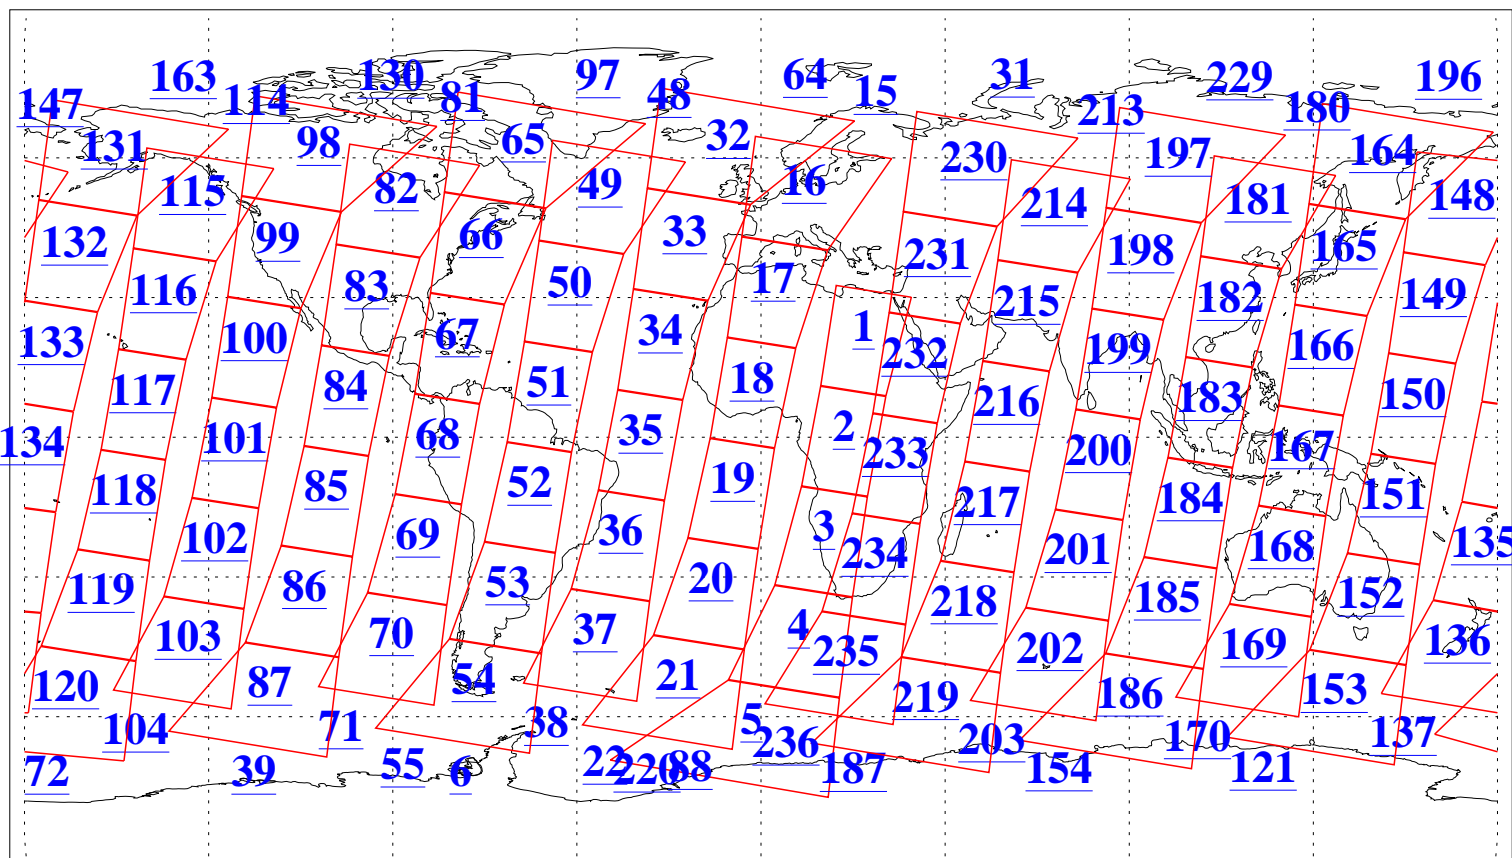

L1B Availability
AMSU Granules: 240
HSB Granules: 0
AIRS Granules: 240

30 Apr 2019
DoY 120
Aqua Day 6205
Granules: 1 to 120

Granules: 121 to 240

Legend: AMSU Available, HSB Available, AIRS Available

L1B Availability
AMSU Granules: 240
HSB Granules: 0
AIRS Granules: 240

30 Apr 2019
DoY 120
Aqua Day 6205

Ascending Granules

Descending Granules

Legend: AMSU Available, HSB Available, AIRS Available