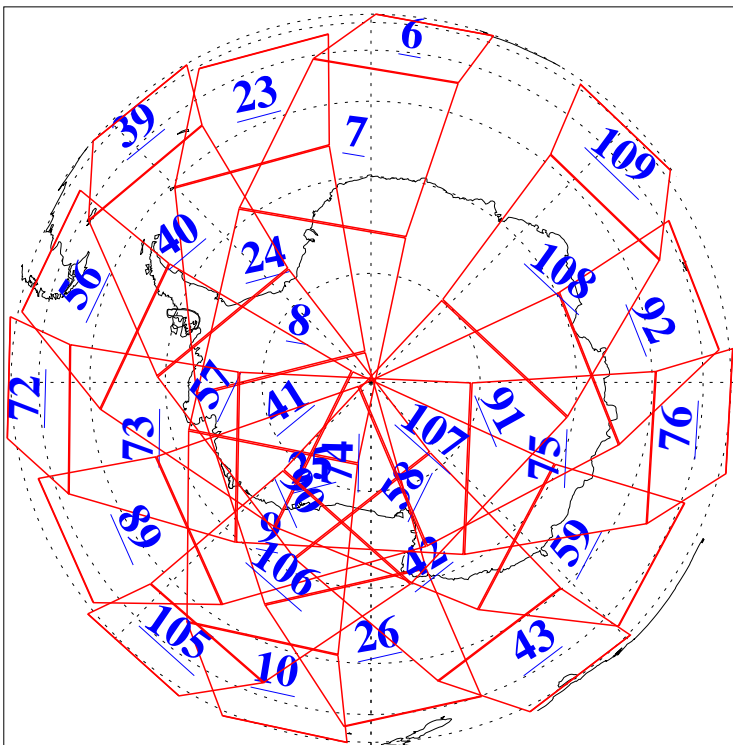

L1B Availability
AMSU Granules: 239
HSB Granules: 0
AIRS Granules: 240

28 Apr 2019
DoY 118
Aqua Day 6203
Granules: 1 to 120

Granules: 121 to 240

Legend: AMSU Available, HSB Available, AIRS Available

L1B Availability
AMSU Granules: 239
HSB Granules: 0
AIRS Granules: 240

28 Apr 2019
DoY 118
Aqua Day 6203

Ascending Granules

Descending Granules

Legend: AMSU Available, HSB Available, AIRS Available

L1B Availability
 AMSU Granules: 239
 HSB Granules: 0
 AIRS Granules: 240

28 Apr 2019
 DoY 118
 Aqua Day 6203

Northern Hemisphere Granules

Southern Hemisphere Granules

Legend: AMSU Available, HSB Available, AIRS Available