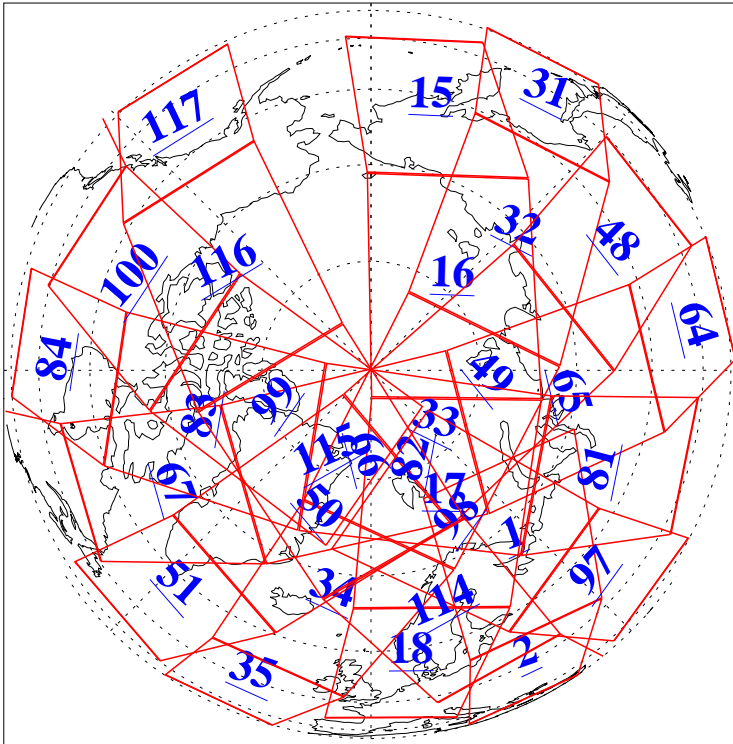

L1B Availability
AMSU Granules: 239
HSB Granules: 0
AIRS Granules: 240

28 Apr 2019
DoY 118
Aqua Day 6203
Granules: 1 to 120

Granules: 121 to 240

Legend: AMSU Available, HSB Available, AIRS Available

L1B Availability
AMSU Granules: 239
HSB Granules: 0
AIRS Granules: 240

28 Apr 2019
DoY 118
Aqua Day 6203

Ascending Granules

Descending Granules

Legend: AMSU Available, HSB Available, AIRS Available

L1B Availability
 AMSU Granules: 239
 HSB Granules: 0
 AIRS Granules: 240

28 Apr 2019
 DoY 118
 Aqua Day 6203

Northern Hemisphere Granules

Southern Hemisphere Granules

Legend: AMSU Available, HSB Available, AIRS Available