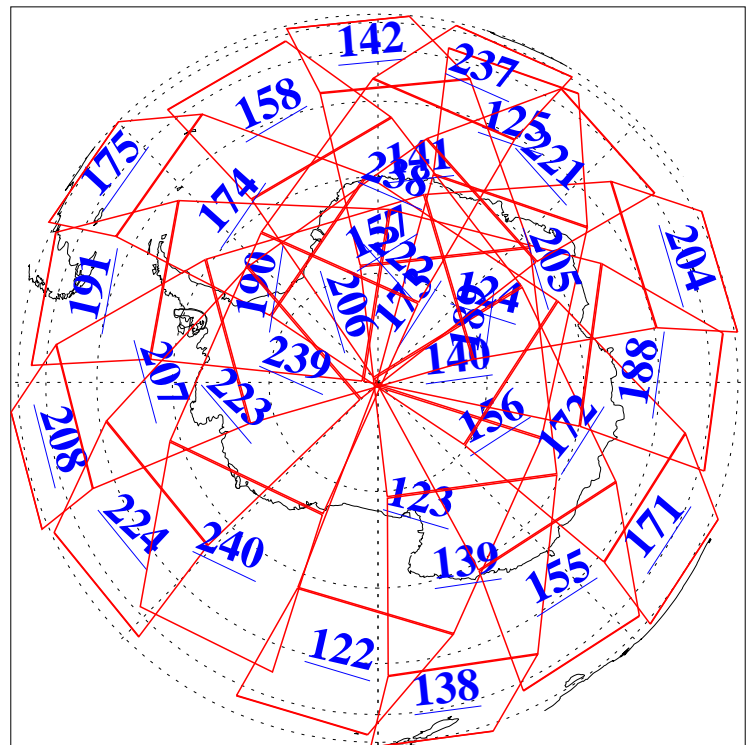

L1B Availability
AMSU Granules: 239
HSB Granules: 0
AIRS Granules: 240

28 Apr 2019
DoY 118
Aqua Day 6203
Granules: 1 to 120

Granules: 121 to 240

Legend: AMSU Available, HSB Available, AIRS Available

L1B Availability
AMSU Granules: 239
HSB Granules: 0
AIRS Granules: 240

28 Apr 2019
DoY 118
Aqua Day 6203

Ascending Granules

Descending Granules

Legend: AMSU Available, HSB Available, AIRS Available

L1B Availability
 AMSU Granules: 239
 HSB Granules: 0
 AIRS Granules: 240

28 Apr 2019
 DoY 118
 Aqua Day 6203

Northern Hemisphere Granules

Southern Hemisphere Granules

Legend: AMSU Available, HSB Available, AIRS Available