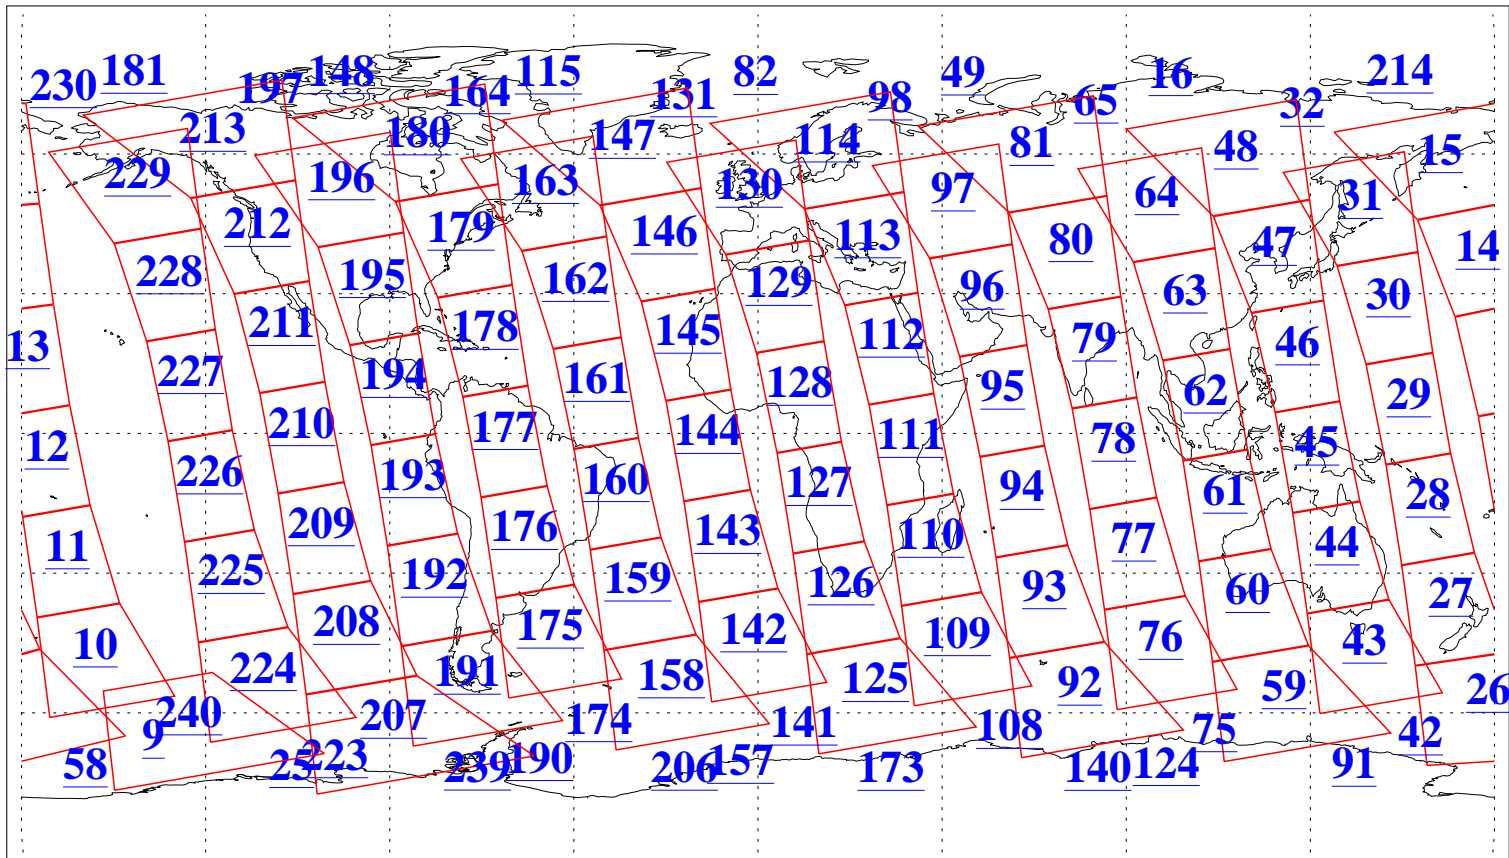

L1B Availability
AMSU Granules: 239
HSB Granules: 0
AIRS Granules: 240

28 Apr 2019
DoY 118
Aqua Day 6203
Granules: 1 to 120

Granules: 121 to 240

Legend: AMSU Available, HSB Available, AIRS Available

L1B Availability
AMSU Granules: 239
HSB Granules: 0
AIRS Granules: 240

28 Apr 2019
DoY 118
Aqua Day 6203

Ascending Granules

Descending Granules

Legend: AMSU Available, HSB Available, AIRS Available

L1B Availability
 AMSU Granules: 239
 HSB Granules: 0
 AIRS Granules: 240

28 Apr 2019
 DoY 118
 Aqua Day 6203

Northern Hemisphere Granules

Southern Hemisphere Granules

Legend: AMSU Available, HSB Available, AIRS Available