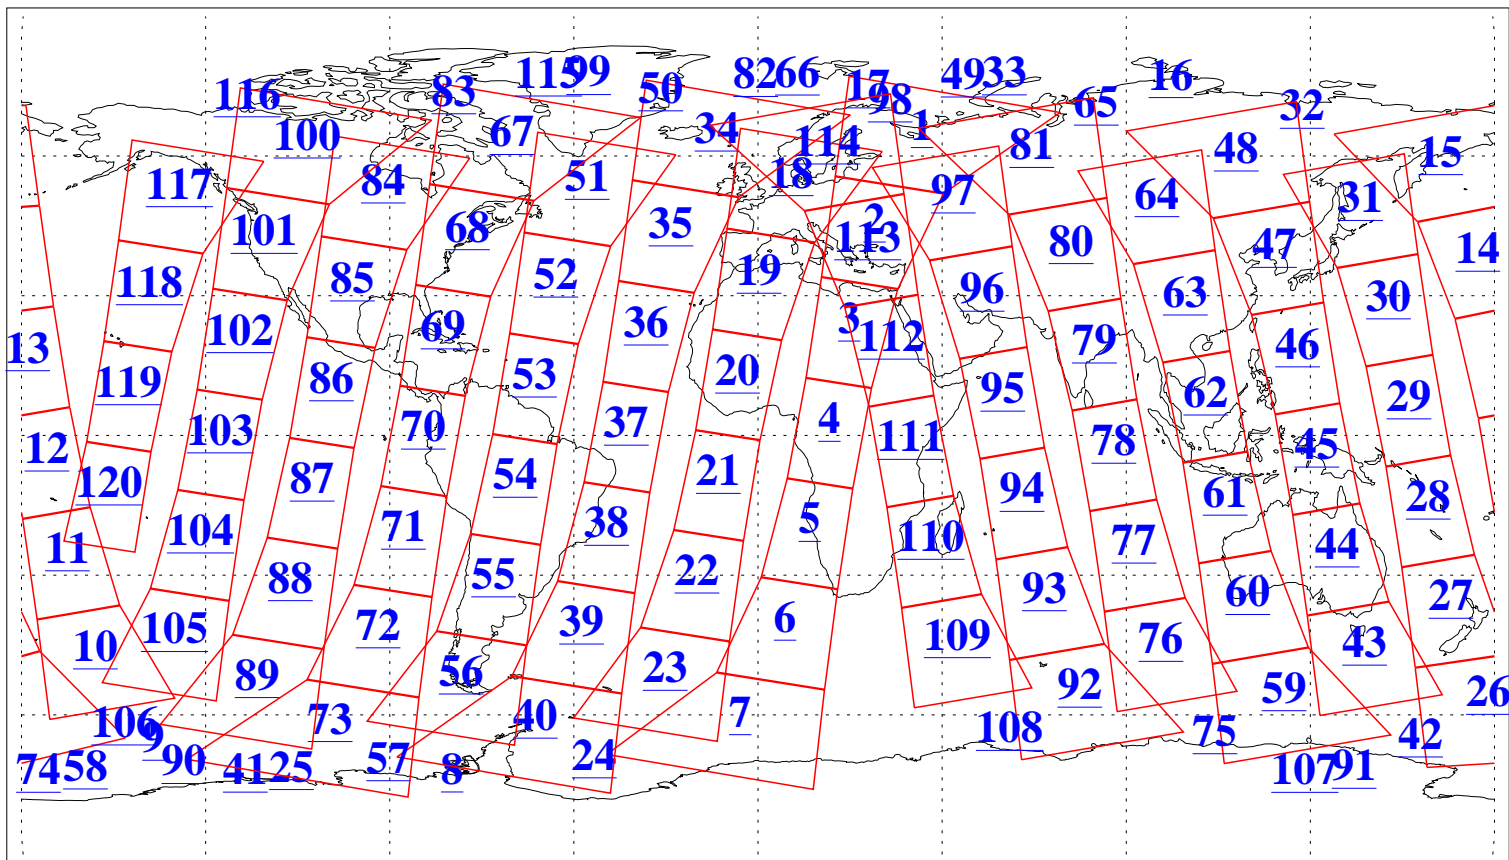

L1B Availability
AMSU Granules: 239
HSB Granules: 0
AIRS Granules: 240

28 Apr 2019
DoY 118
Aqua Day 6203
Granules: 1 to 120

Granules: 121 to 240

Legend: AMSU Available, HSB Available, AIRS Available

L1B Availability
AMSU Granules: 239
HSB Granules: 0
AIRS Granules: 240

28 Apr 2019
DoY 118
Aqua Day 6203

Ascending Granules

Descending Granules

Legend: AMSU Available, HSB Available, AIRS Available

L1B Availability
 AMSU Granules: 239
 HSB Granules: 0
 AIRS Granules: 240

28 Apr 2019
 DoY 118
 Aqua Day 6203

Northern Hemisphere Granules

Southern Hemisphere Granules

Legend: AMSU Available, HSB Available, AIRS Available