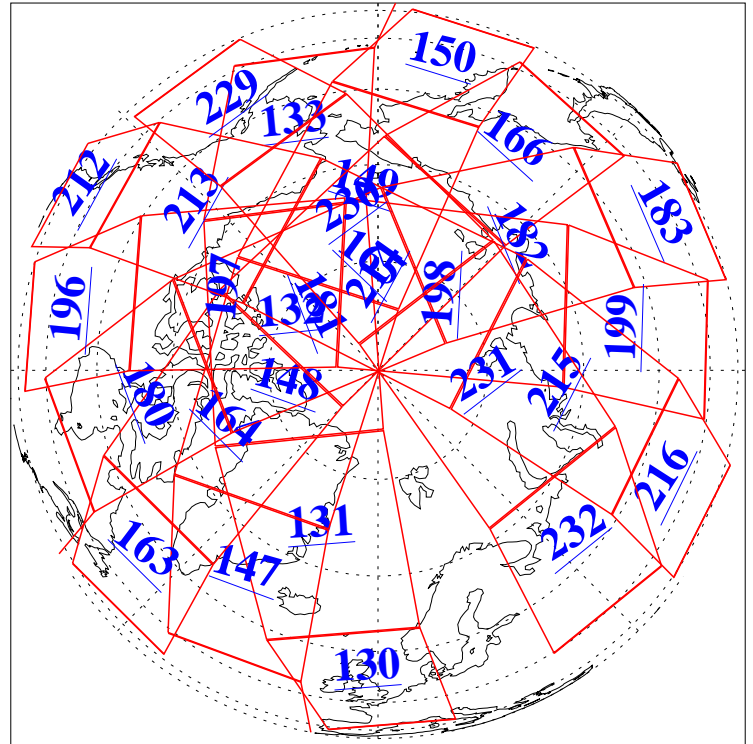

28 Apr 2019
DoY 118
Aqua Day 6203

Ascending Granules

Descending Granules

Legend: AMSU Available, HSB Available, AIRS Available

L1B Availability
 AMSU Granules: 239
 HSB Granules: 0
 AIRS Granules: 240

28 Apr 2019
 DoY 118
 Aqua Day 6203

Northern Hemisphere Granules

Southern Hemisphere Granules

Legend: AMSU Available, HSB Available, AIRS Available