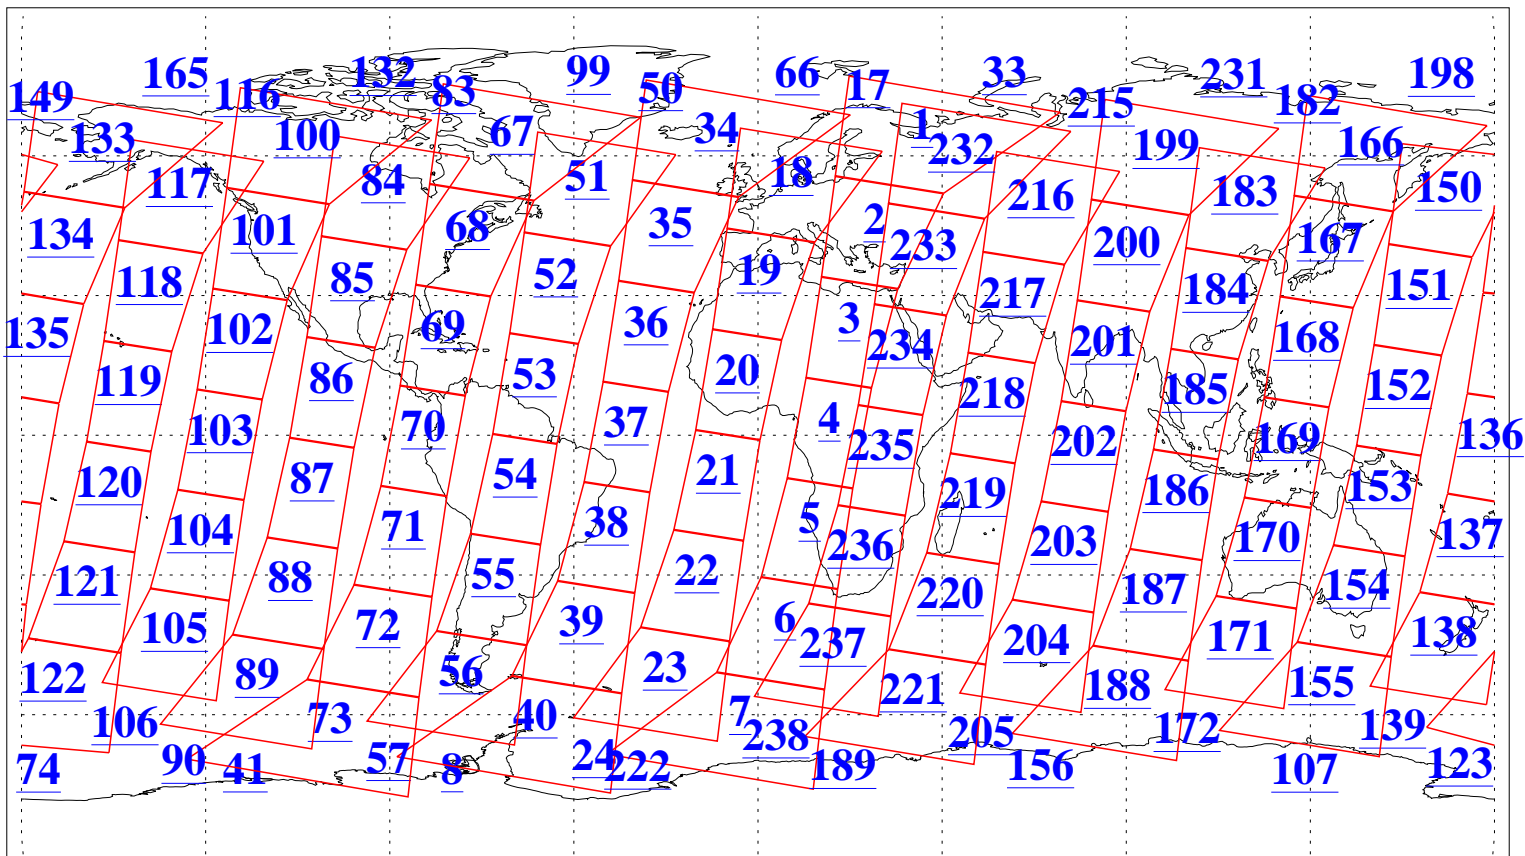

L1B Availability
AMSU Granules: 239
HSB Granules: 0
AIRS Granules: 240

28 Apr 2019
DoY 118
Aqua Day 6203
Granules: 1 to 120

Granules: 121 to 240

Legend: AMSU Available, HSB Available, AIRS Available

L1B Availability
AMSU Granules: 239
HSB Granules: 0
AIRS Granules: 240

28 Apr 2019
DoY 118
Aqua Day 6203

Ascending Granules

Descending Granules

Legend: AMSU Available, HSB Available, AIRS Available

L1B Availability
 AMSU Granules: 239
 HSB Granules: 0
 AIRS Granules: 240

28 Apr 2019
 DoY 118
 Aqua Day 6203

Northern Hemisphere Granules

Southern Hemisphere Granules

Legend: AMSU Available, HSB Available, AIRS Available