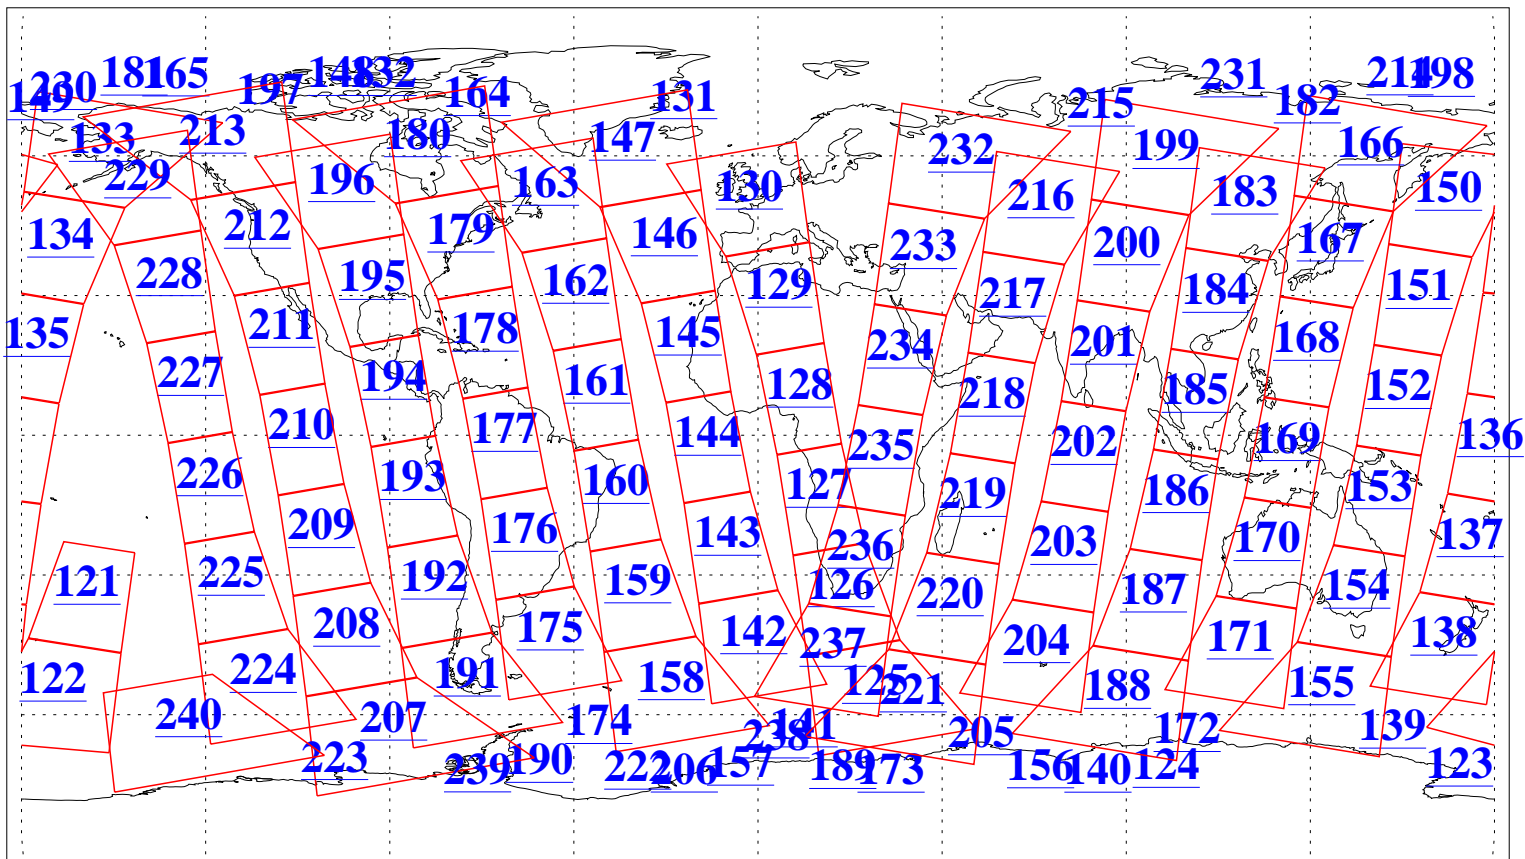

L1B Availability
AMSU Granules: 239
HSB Granules: 0
AIRS Granules: 240

28 Apr 2019
DoY 118
Aqua Day 6203
Granules: 1 to 120

Granules: 121 to 240

Legend: AMSU Available, HSB Available, AIRS Available

L1B Availability
AMSU Granules: 239
HSB Granules: 0
AIRS Granules: 240

28 Apr 2019
DoY 118
Aqua Day 6203

Ascending Granules

Descending Granules

Legend: AMSU Available, HSB Available, AIRS Available

L1B Availability
 AMSU Granules: 239
 HSB Granules: 0
 AIRS Granules: 240

28 Apr 2019
 DoY 118
 Aqua Day 6203