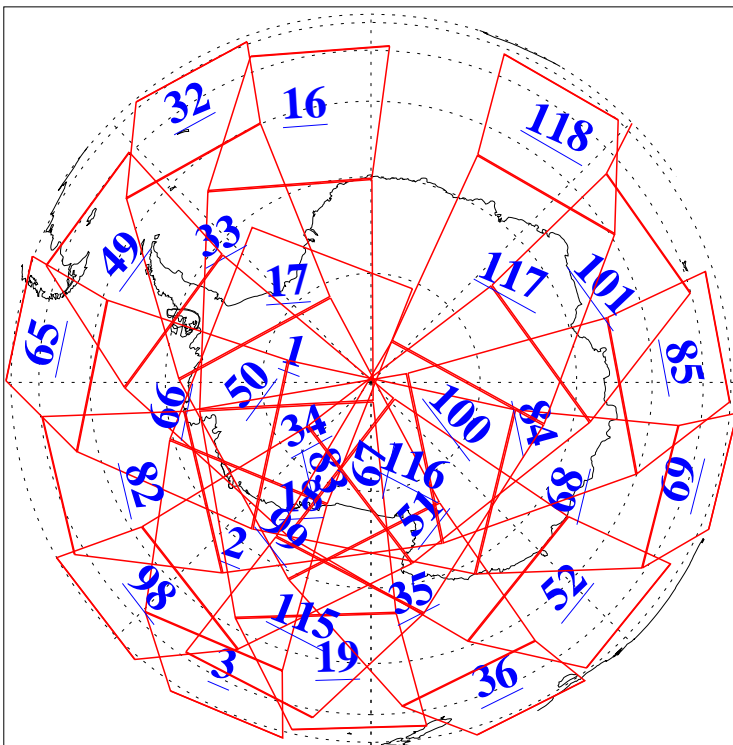

L1B Availability  
AMSU Granules: 238  
HSB Granules: 0  
AIRS Granules: 240

27 Apr 2019  
DoY 117  
Aqua Day 6202  
Granules: 1 to 120

Granules: 121 to 240

Legend: AMSU Available, HSB Available, AIRS Available

L1B Availability  
AMSU Granules: 238  
HSB Granules: 0  
AIRS Granules: 240

27 Apr 2019  
DoY 117  
Aqua Day 6202  
Ascending Granules

Descending Granules

Legend: AMSU Available, HSB Available, AIRS Available

L1B Availability  
 AMSU Granules: 238  
 HSB Granules: 0  
 AIRS Granules: 240

27 Apr 2019  
 DoY 117  
 Aqua Day 6202

Northern Hemisphere Granules

Southern Hemisphere Granules

Legend: AMSU Available, HSB Available, AIRS Available