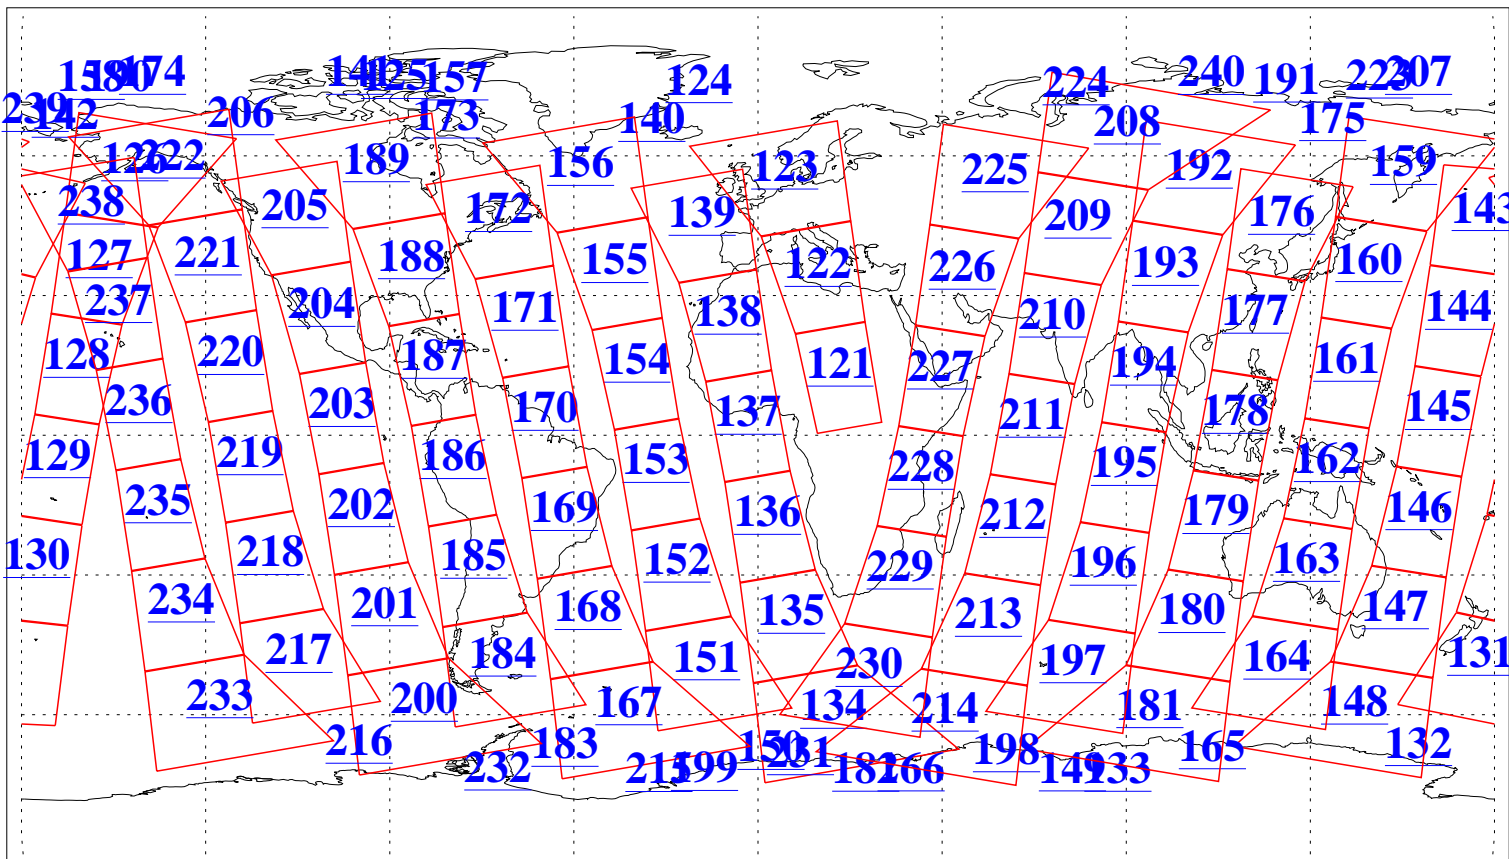

L1B Availability  
AMSU Granules: 238  
HSB Granules: 0  
AIRS Granules: 240

27 Apr 2019  
DoY 117  
Aqua Day 6202  
Granules: 1 to 120

Granules: 121 to 240

Legend: AMSU Available, HSB Available, AIRS Available

L1B Availability  
AMSU Granules: 238  
HSB Granules: 0  
AIRS Granules: 240

27 Apr 2019  
DoY 117  
Aqua Day 6202  
Ascending Granules

Descending Granules

Legend: AMSU Available, HSB Available, AIRS Available

L1B Availability  
 AMSU Granules: 238  
 HSB Granules: 0  
 AIRS Granules: 240

27 Apr 2019  
 DoY 117  
 Aqua Day 6202

Northern Hemisphere Granules

Southern Hemisphere Granules

Legend: AMSU Available, HSB Available, AIRS Available