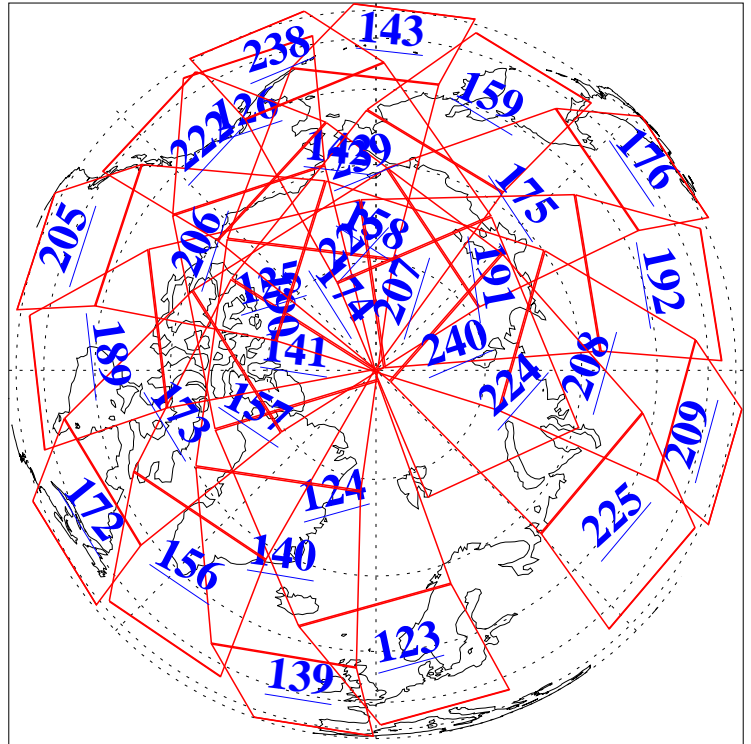

L1B Availability  
AMSU Granules: 238  
HSB Granules: 0  
AIRS Granules: 240

27 Apr 2019  
DoY 117  
Aqua Day 6202  
Ascending Granules

Descending Granules

Legend: AMSU Available, HSB Available, AIRS Available

L1B Availability  
 AMSU Granules: 238  
 HSB Granules: 0  
 AIRS Granules: 240

27 Apr 2019  
 DoY 117  
 Aqua Day 6202

Northern Hemisphere Granules

Southern Hemisphere Granules

Legend: AMSU Available, HSB Available, AIRS Available