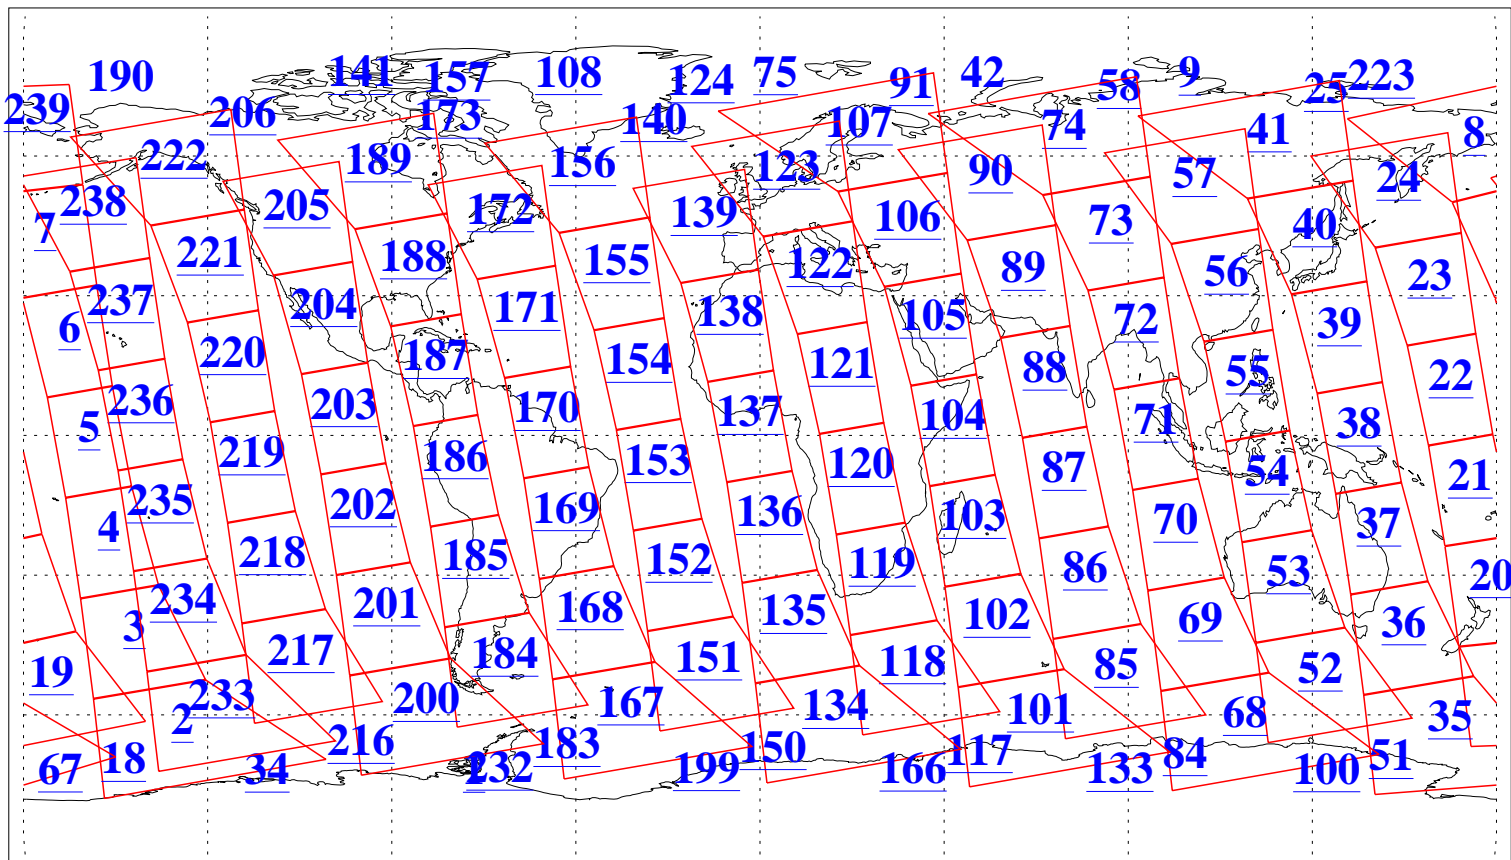

L1B Availability  
AMSU Granules: 238  
HSB Granules: 0  
AIRS Granules: 240

27 Apr 2019  
DoY 117  
Aqua Day 6202  
Granules: 1 to 120

Granules: 121 to 240

Legend: AMSU Available, HSB Available, AIRS Available

L1B Availability  
AMSU Granules: 238  
HSB Granules: 0  
AIRS Granules: 240

27 Apr 2019  
DoY 117  
Aqua Day 6202  
Ascending Granules

Descending Granules

Legend: AMSU Available, HSB Available, AIRS Available

L1B Availability  
 AMSU Granules: 238  
 HSB Granules: 0  
 AIRS Granules: 240

27 Apr 2019  
 DoY 117  
 Aqua Day 6202

Northern Hemisphere Granules

Southern Hemisphere Granules

Legend: AMSU Available, HSB Available, AIRS Available