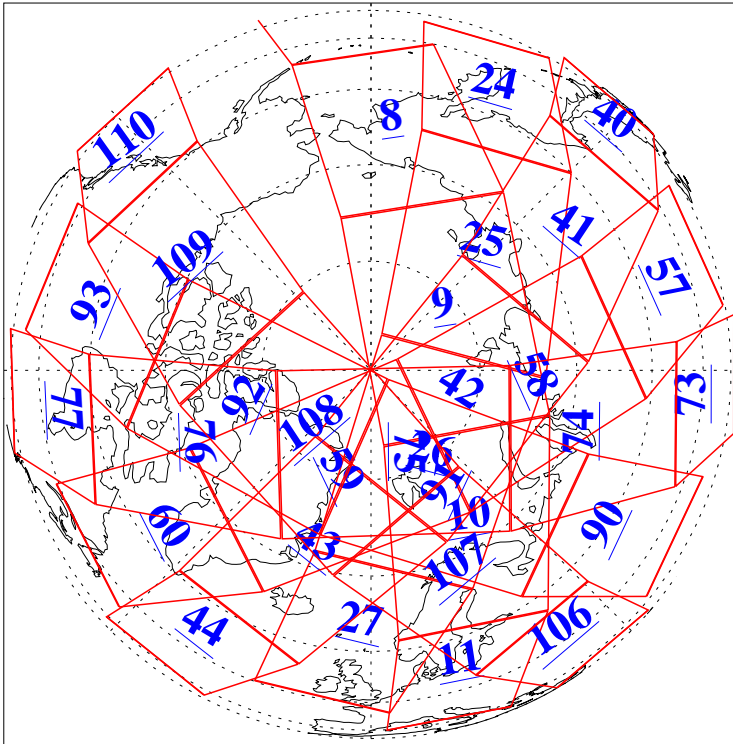

L1B Availability  
AMSU Granules: 238  
HSB Granules: 0  
AIRS Granules: 240

27 Apr 2019  
DoY 117  
Aqua Day 6202  
Granules: 1 to 120

Granules: 121 to 240

Legend: AMSU Available, HSB Available, AIRS Available

L1B Availability  
AMSU Granules: 238  
HSB Granules: 0  
AIRS Granules: 240

27 Apr 2019  
DoY 117  
Aqua Day 6202  
Ascending Granules

Descending Granules

Legend: AMSU Available, HSB Available, AIRS Available

L1B Availability  
 AMSU Granules: 238  
 HSB Granules: 0  
 AIRS Granules: 240

27 Apr 2019  
 DoY 117  
 Aqua Day 6202

Northern Hemisphere Granules

Southern Hemisphere Granules

Legend: AMSU Available, HSB Available, AIRS Available