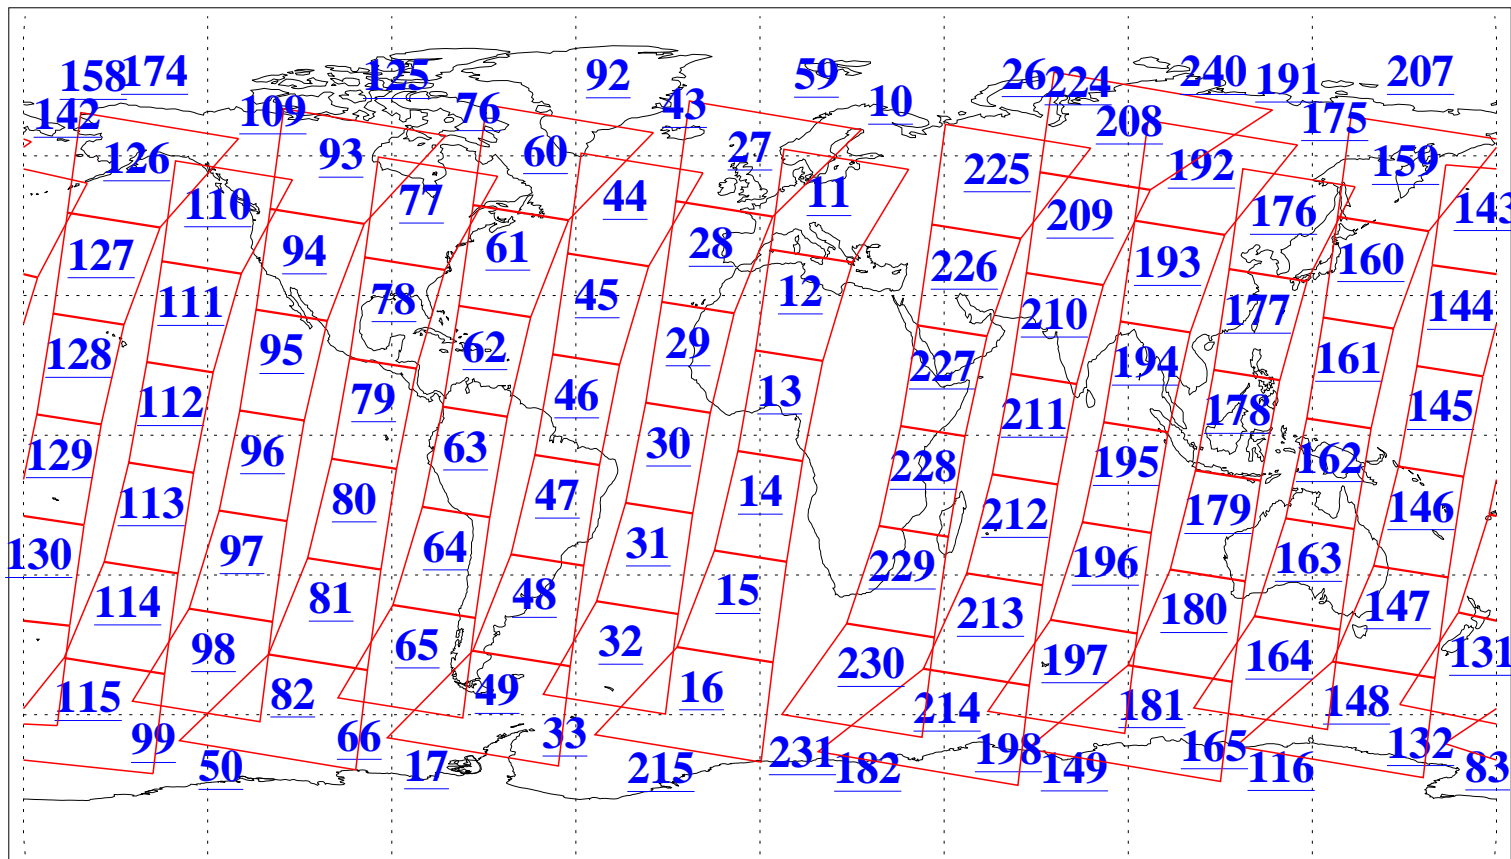

L1B Availability  
AMSU Granules: 238  
HSB Granules: 0  
AIRS Granules: 240

27 Apr 2019  
DoY 117  
Aqua Day 6202  
Granules: 1 to 120

Granules: 121 to 240

Legend: AMSU Available, HSB Available, AIRS Available

L1B Availability  
AMSU Granules: 238  
HSB Granules: 0  
AIRS Granules: 240

27 Apr 2019  
DoY 117  
Aqua Day 6202  
Ascending Granules

Descending Granules

Legend: AMSU Available, HSB Available, AIRS Available

L1B Availability  
 AMSU Granules: 238  
 HSB Granules: 0  
 AIRS Granules: 240

27 Apr 2019  
 DoY 117  
 Aqua Day 6202

Northern Hemisphere Granules

Southern Hemisphere Granules

Legend: AMSU Available, HSB Available, AIRS Available