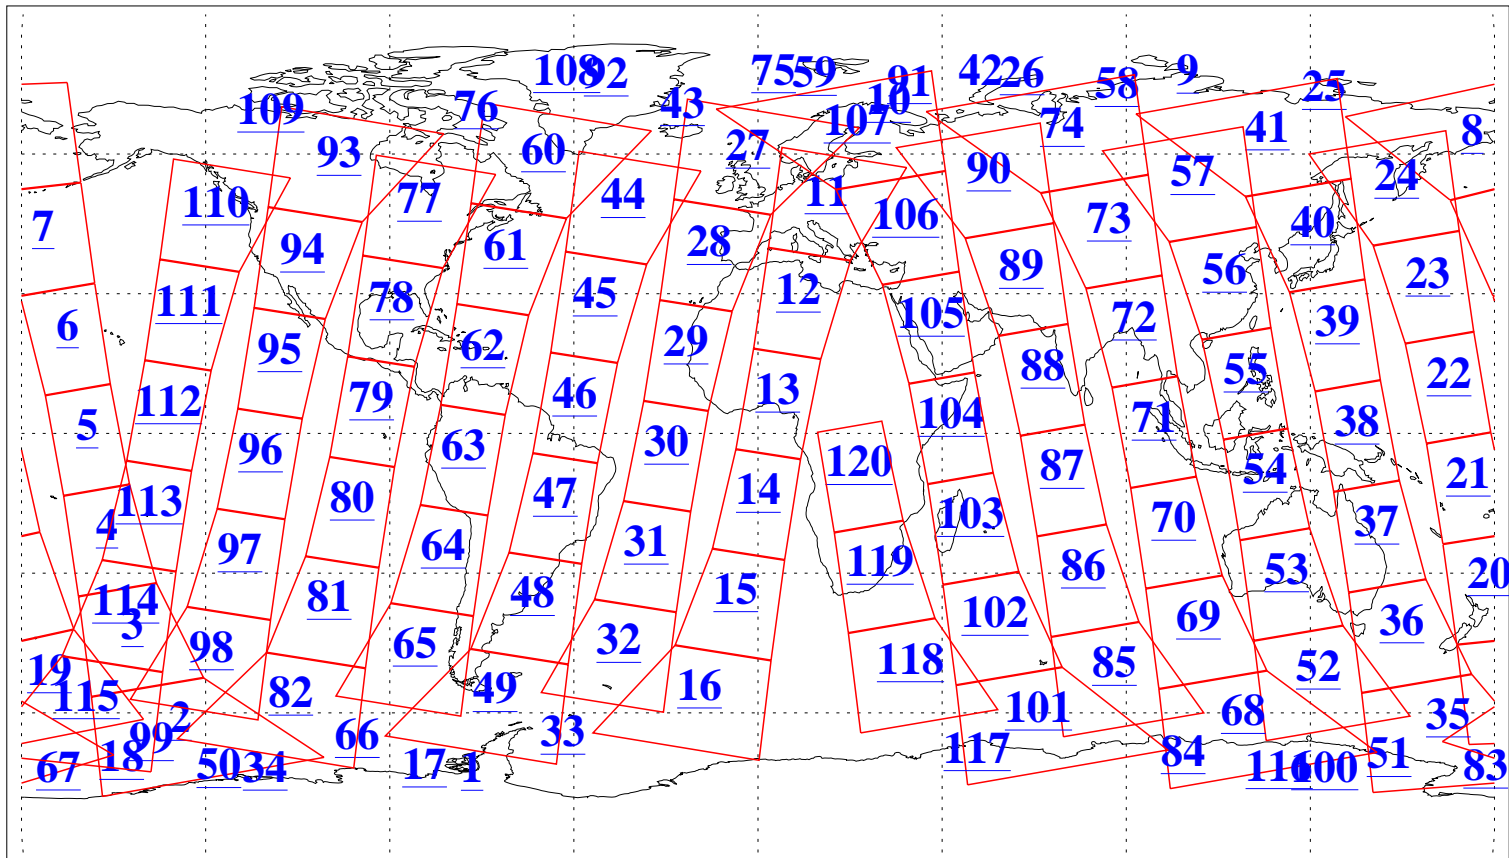

L1B Availability  
AMSU Granules: 238  
HSB Granules: 0  
AIRS Granules: 240

27 Apr 2019  
DoY 117  
Aqua Day 6202  
Granules: 1 to 120

Granules: 121 to 240

Legend: AMSU Available, HSB Available, AIRS Available

L1B Availability  
AMSU Granules: 238  
HSB Granules: 0  
AIRS Granules: 240

27 Apr 2019  
DoY 117  
Aqua Day 6202  
Ascending Granules

Descending Granules

Legend: AMSU Available, HSB Available, AIRS Available

L1B Availability  
 AMSU Granules: 238  
 HSB Granules: 0  
 AIRS Granules: 240

27 Apr 2019  
 DoY 117  
 Aqua Day 6202

Northern Hemisphere Granules

Southern Hemisphere Granules

Legend: AMSU Available, HSB Available, AIRS Available