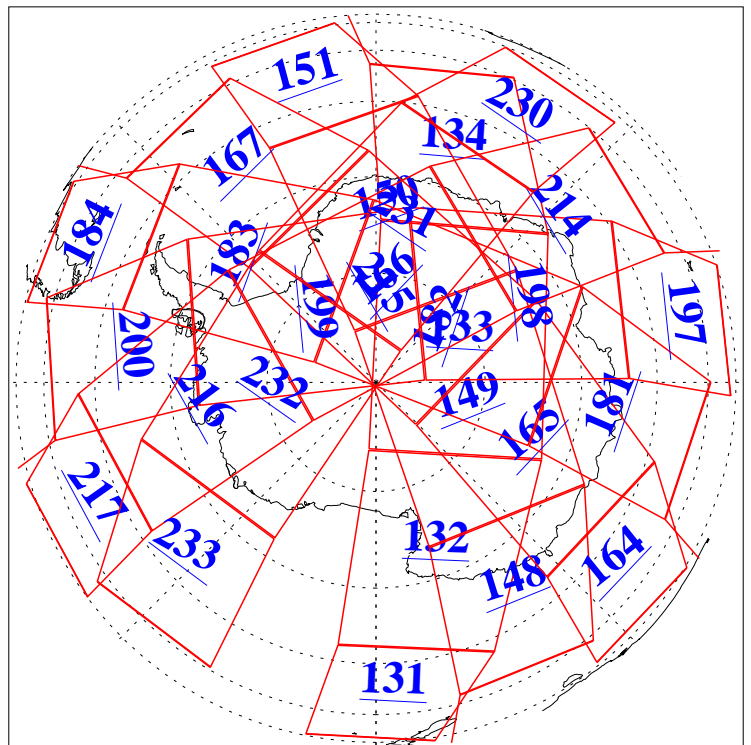

L1B Availability  
AMSU Granules: 238  
HSB Granules: 0  
AIRS Granules: 240

27 Apr 2019  
DoY 117  
Aqua Day 6202  
Ascending Granules

Descending Granules

Legend: AMSU Available, HSB Available, AIRS Available

L1B Availability  
 AMSU Granules: 238  
 HSB Granules: 0  
 AIRS Granules: 240

27 Apr 2019  
 DoY 117  
 Aqua Day 6202

Northern Hemisphere Granules

Southern Hemisphere Granules

Legend: AMSU Available, HSB Available, AIRS Available