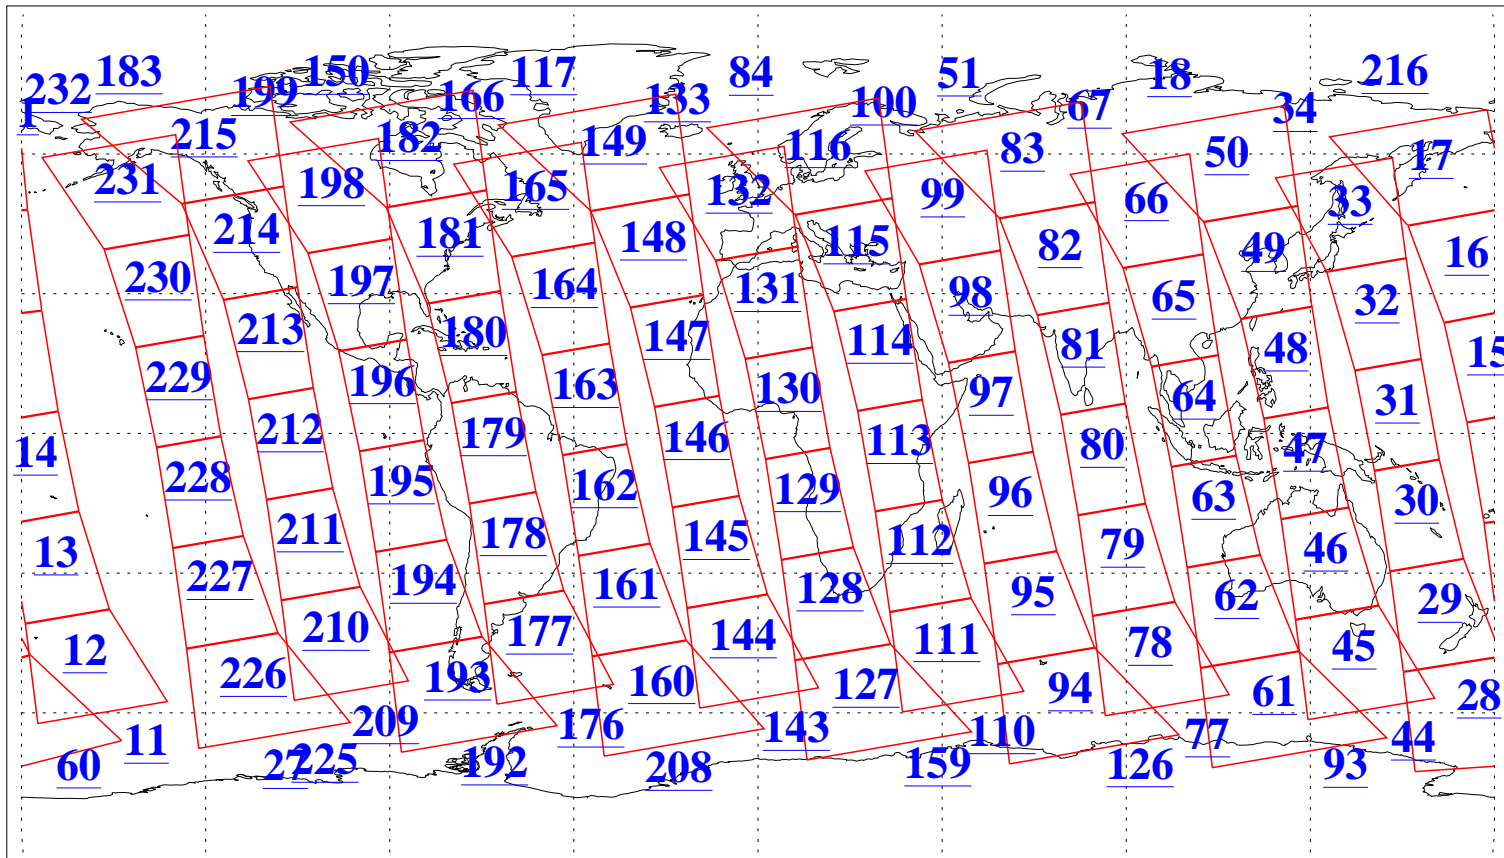

L1B Availability
AMSU Granules: 240
HSB Granules: 0
AIRS Granules: 240

26 Apr 2019
DoY 116
Aqua Day 6201
Granules: 1 to 120

Granules: 121 to 240

Legend: AMSU Available, HSB Available, AIRS Available

L1B Availability
AMSU Granules: 240
HSB Granules: 0
AIRS Granules: 240

26 Apr 2019
DoY 116
Aqua Day 6201
Ascending Granules

Descending Granules

Legend: AMSU Available, HSB Available, AIRS Available

L1B Availability
 AMSU Granules: 240
 HSB Granules: 0
 AIRS Granules: 240

26 Apr 2019
 DoY 116
 Aqua Day 6201

Northern Hemisphere Granules

Southern Hemisphere Granules

Legend: AMSU Available, HSB Available, AIRS Available