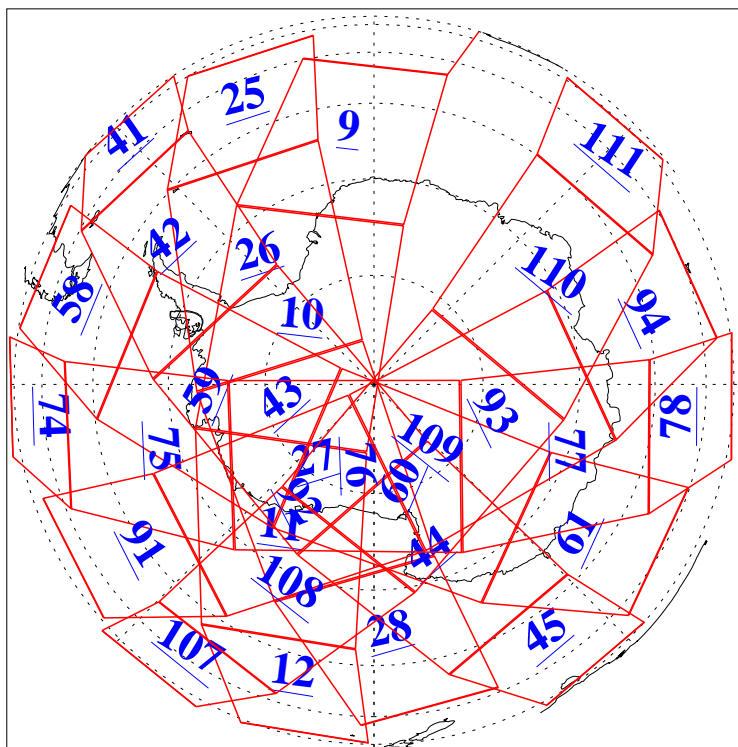

L1B Availability
AMSU Granules: 240
HSB Granules: 0
AIRS Granules: 240

26 Apr 2019
DoY 116
Aqua Day 6201
Granules: 1 to 120

Granules: 121 to 240

Legend: AMSU Available, HSB Available, AIRS Available

L1B Availability
AMSU Granules: 240
HSB Granules: 0
AIRS Granules: 240

26 Apr 2019
DoY 116
Aqua Day 6201
Ascending Granules

Descending Granules

Legend: AMSU Available, HSB Available, AIRS Available

L1B Availability
 AMSU Granules: 240
 HSB Granules: 0
 AIRS Granules: 240

26 Apr 2019
 DoY 116
 Aqua Day 6201

Northern Hemisphere Granules

Southern Hemisphere Granules

Legend: AMSU Available, HSB Available, AIRS Available