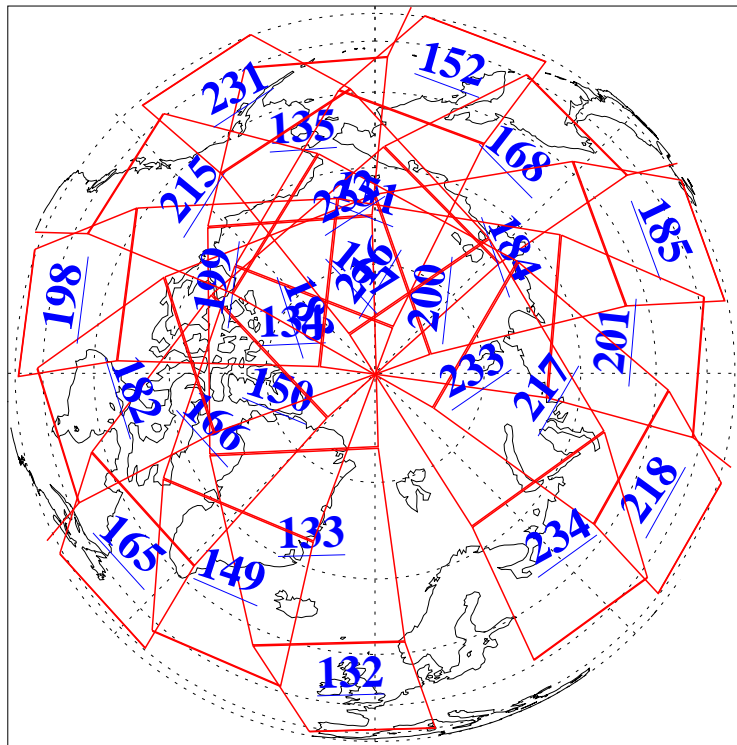

26 Apr 2019
DoY 116
Aqua Day 6201
Ascending Granules

Descending Granules

Legend: AMSU Available, HSB Available, AIRS Available

L1B Availability
 AMSU Granules: 240
 HSB Granules: 0
 AIRS Granules: 240

26 Apr 2019
 DoY 116
 Aqua Day 6201

Northern Hemisphere Granules

Southern Hemisphere Granules

Legend: AMSU Available, HSB Available, AIRS Available