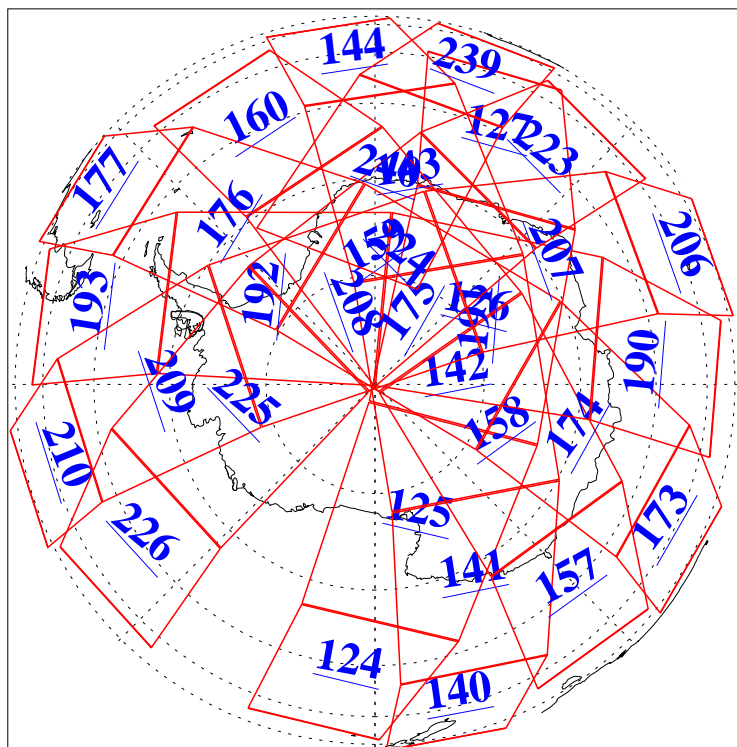

L1B Availability
AMSU Granules: 240
HSB Granules: 0
AIRS Granules: 240

26 Apr 2019
DoY 116
Aqua Day 6201
Granules: 1 to 120

Granules: 121 to 240

Legend: AMSU Available, HSB Available, AIRS Available

L1B Availability
AMSU Granules: 240
HSB Granules: 0
AIRS Granules: 240

26 Apr 2019
DoY 116
Aqua Day 6201
Ascending Granules

Descending Granules

Legend: AMSU Available, HSB Available, AIRS Available

L1B Availability
 AMSU Granules: 240
 HSB Granules: 0
 AIRS Granules: 240

26 Apr 2019
 DoY 116
 Aqua Day 6201

Northern Hemisphere Granules

Southern Hemisphere Granules

Legend: AMSU Available, HSB Available, AIRS Available