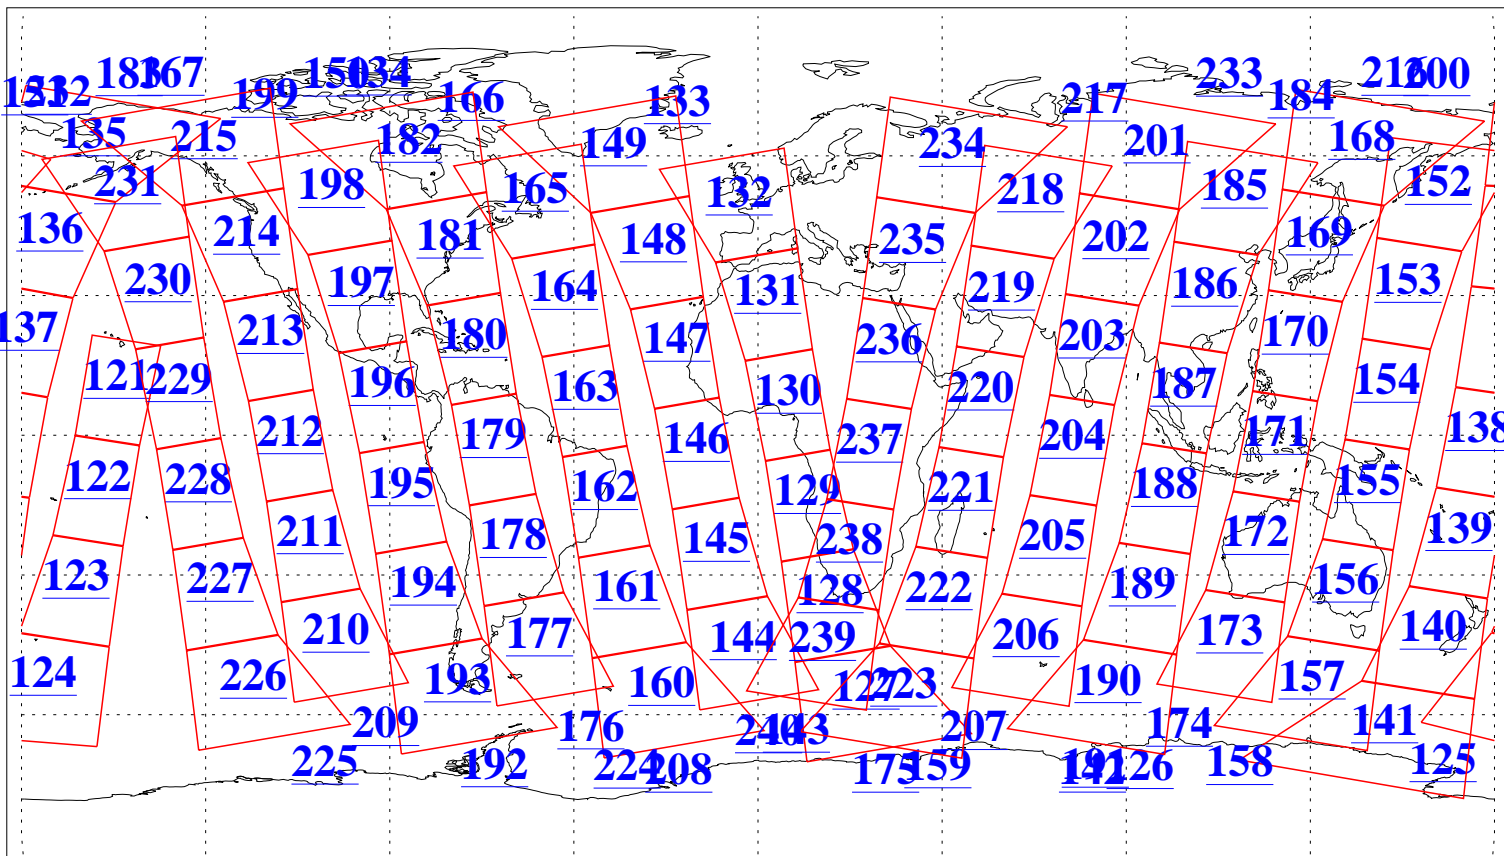

L1B Availability
AMSU Granules: 240
HSB Granules: 0
AIRS Granules: 240

26 Apr 2019
DoY 116
Aqua Day 6201
Granules: 1 to 120

Granules: 121 to 240

Legend: AMSU Available, HSB Available, AIRS Available

L1B Availability
AMSU Granules: 240
HSB Granules: 0
AIRS Granules: 240

26 Apr 2019
DoY 116
Aqua Day 6201
Ascending Granules

Descending Granules

Legend: AMSU Available, HSB Available, AIRS Available

L1B Availability
 AMSU Granules: 240
 HSB Granules: 0
 AIRS Granules: 240

26 Apr 2019
 DoY 116
 Aqua Day 6201

Northern Hemisphere Granules

Southern Hemisphere Granules

Legend: AMSU Available, HSB Available, AIRS Available