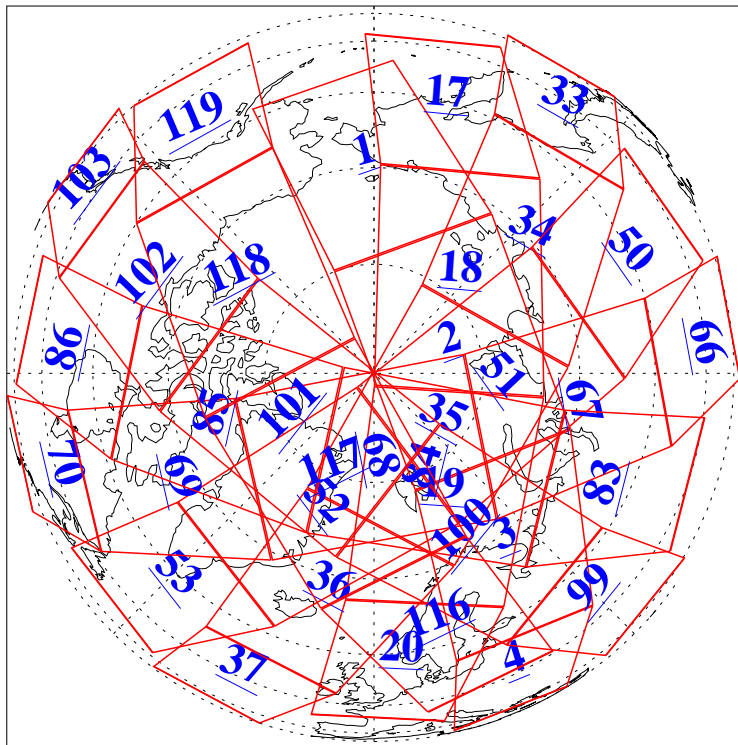

26 Apr 2019
DoY 116
Aqua Day 6201
Ascending Granules

Descending Granules

Legend: AMSU Available, HSB Available, AIRS Available

L1B Availability
 AMSU Granules: 240
 HSB Granules: 0
 AIRS Granules: 240

26 Apr 2019
 DoY 116
 Aqua Day 6201

Northern Hemisphere Granules

Southern Hemisphere Granules

Legend: AMSU Available, HSB Available, AIRS Available