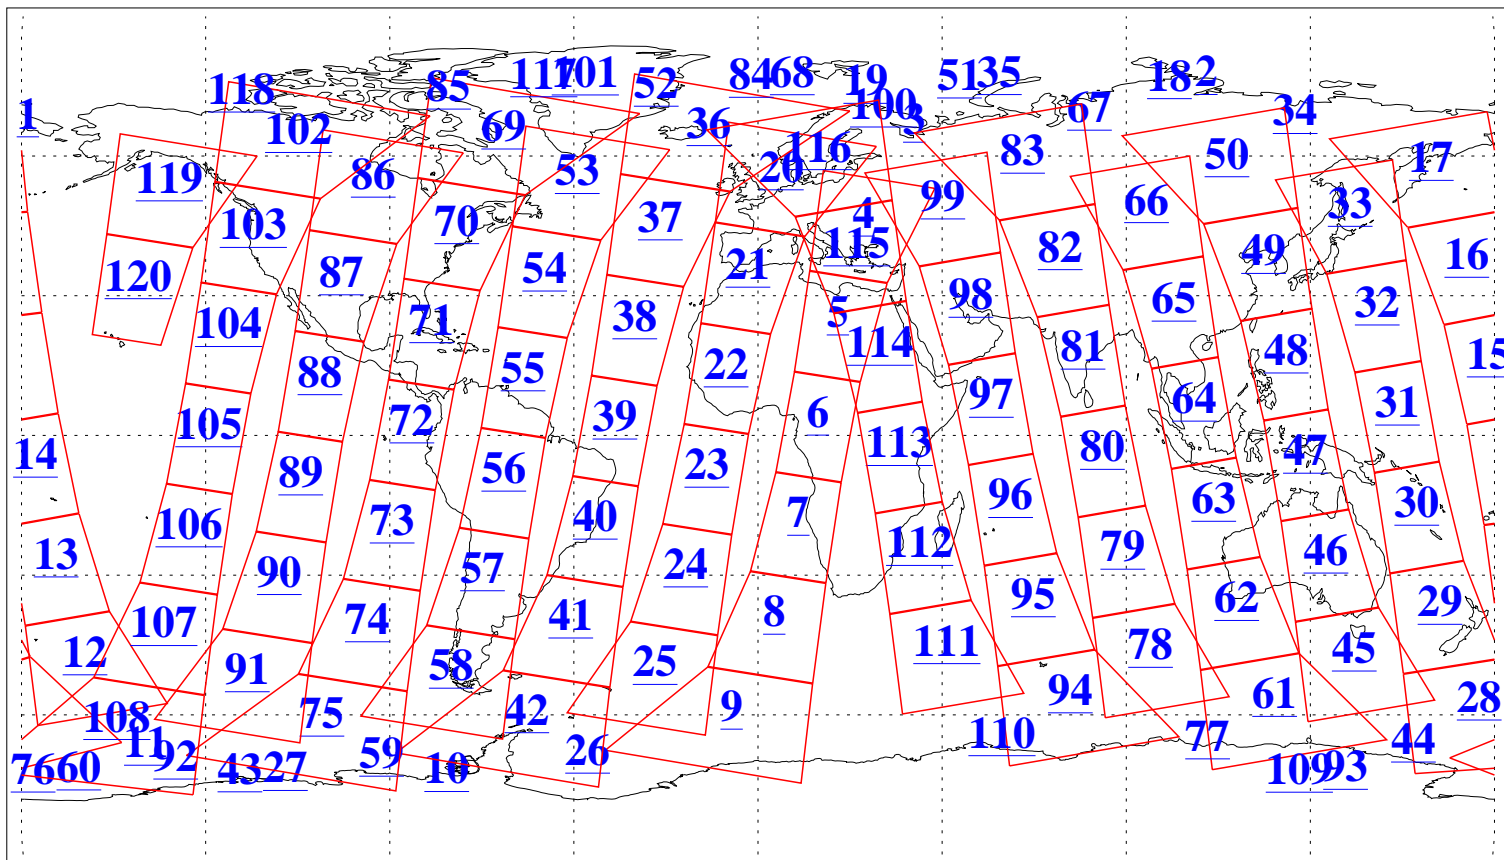

L1B Availability
AMSU Granules: 240
HSB Granules: 0
AIRS Granules: 240

26 Apr 2019
DoY 116
Aqua Day 6201
Granules: 1 to 120

Granules: 121 to 240

Legend: AMSU Available, HSB Available, AIRS Available

L1B Availability
AMSU Granules: 240
HSB Granules: 0
AIRS Granules: 240

26 Apr 2019
DoY 116
Aqua Day 6201
Ascending Granules

Descending Granules

Legend: AMSU Available, HSB Available, AIRS Available

L1B Availability
 AMSU Granules: 240
 HSB Granules: 0
 AIRS Granules: 240

26 Apr 2019
 DoY 116
 Aqua Day 6201

Northern Hemisphere Granules

Southern Hemisphere Granules

Legend: AMSU Available, HSB Available, AIRS Available