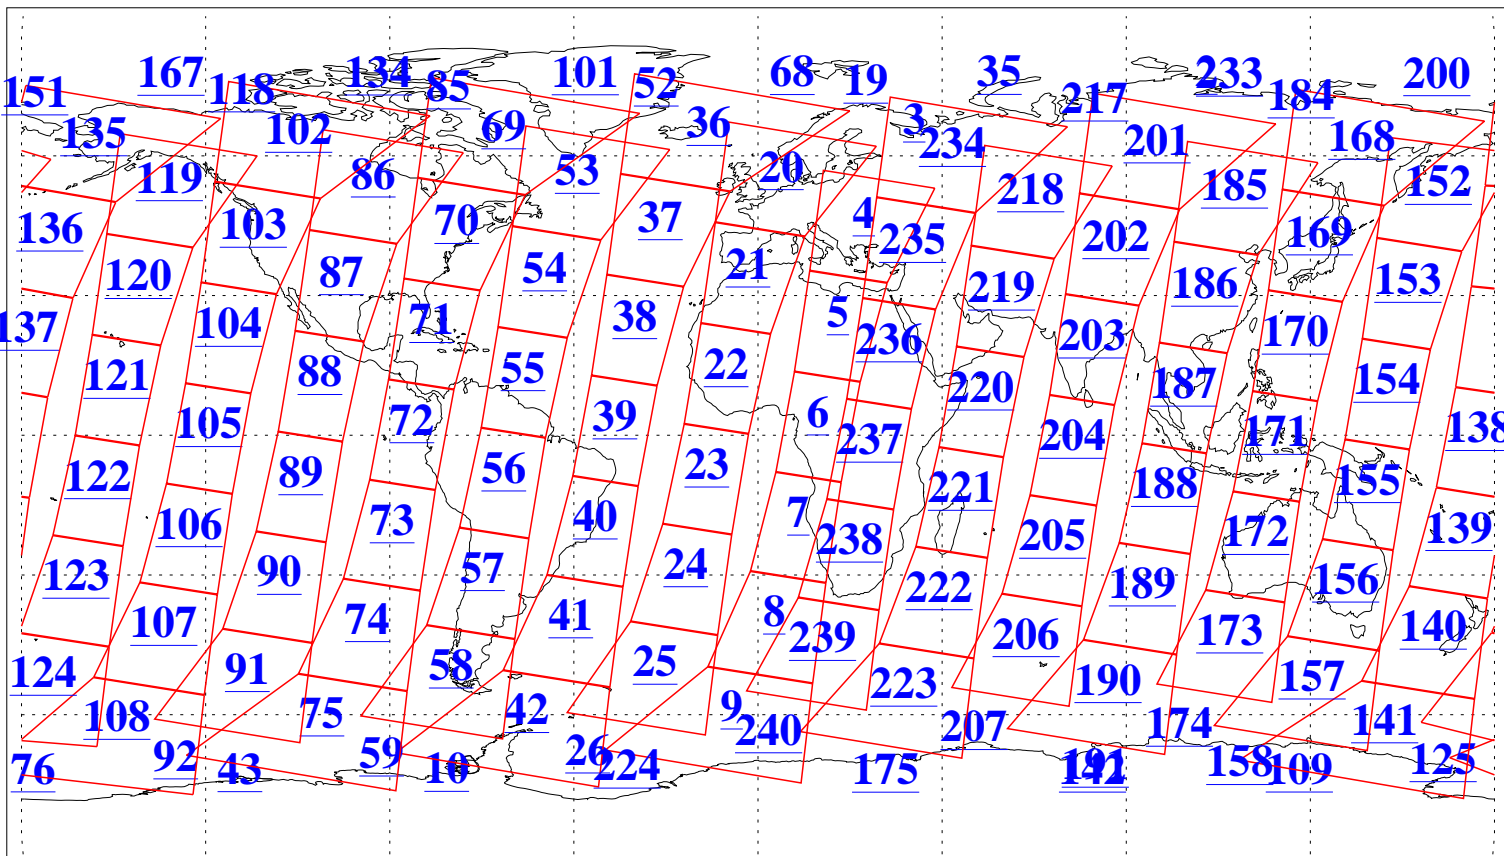

L1B Availability
AMSU Granules: 240
HSB Granules: 0
AIRS Granules: 240

26 Apr 2019
DoY 116
Aqua Day 6201
Granules: 1 to 120

Granules: 121 to 240

Legend: AMSU Available, HSB Available, AIRS Available

L1B Availability
AMSU Granules: 240
HSB Granules: 0
AIRS Granules: 240

26 Apr 2019
DoY 116
Aqua Day 6201
Ascending Granules

Descending Granules

Legend: AMSU Available, HSB Available, AIRS Available

L1B Availability
 AMSU Granules: 240
 HSB Granules: 0
 AIRS Granules: 240

26 Apr 2019
 DoY 116
 Aqua Day 6201

Northern Hemisphere Granules

Southern Hemisphere Granules

Legend: AMSU Available, HSB Available, AIRS Available