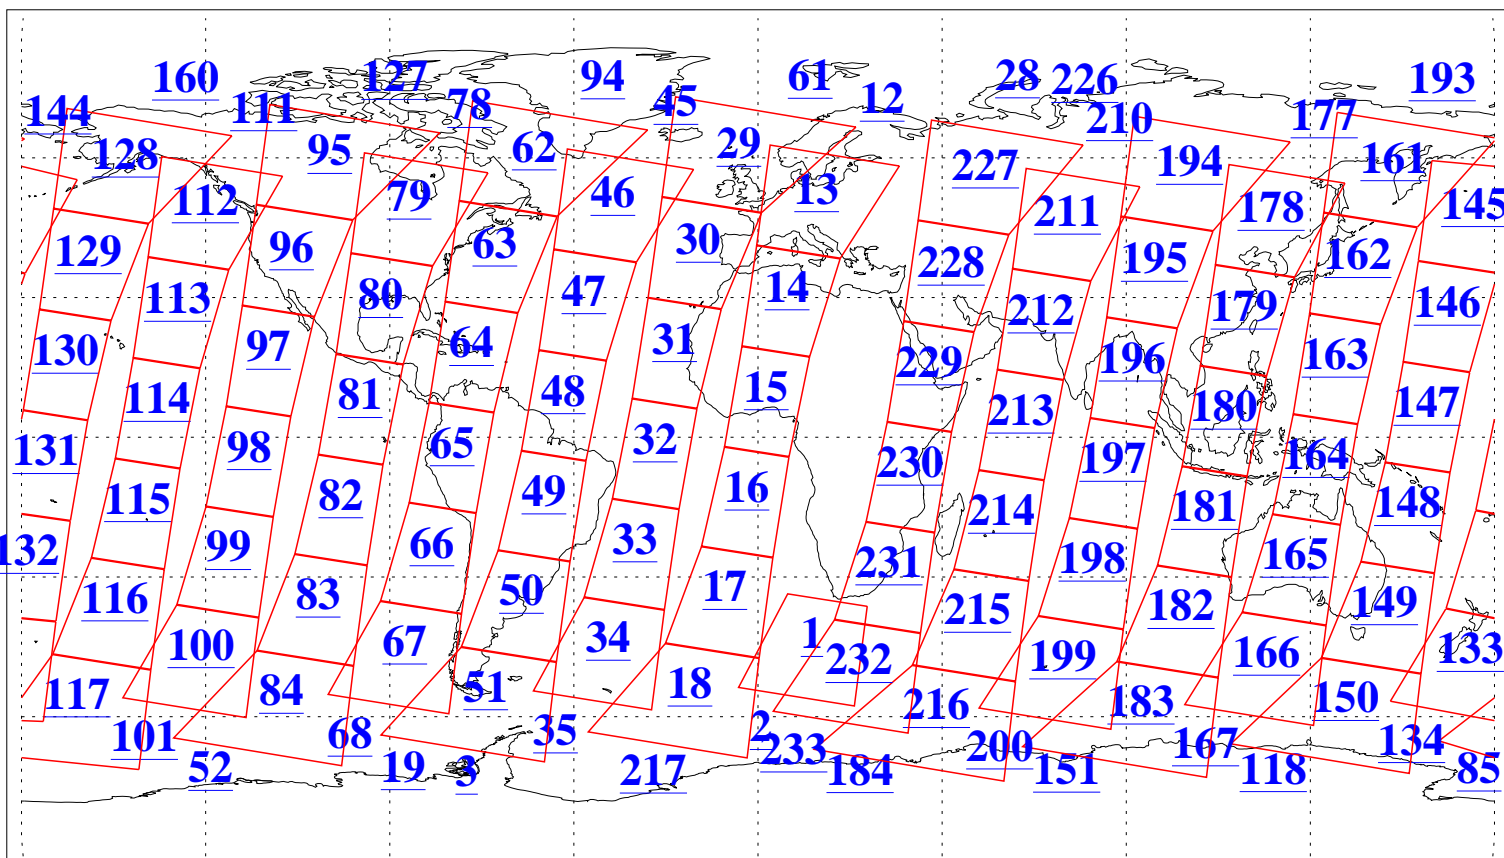

L1B Availability
AMSU Granules: 239
HSB Granules: 0
AIRS Granules: 240

25 Apr 2019
DoY 115
Aqua Day 6200
Granules: 1 to 120

Granules: 121 to 240

Legend: AMSU Available, HSB Available, AIRS Available

L1B Availability
AMSU Granules: 239
HSB Granules: 0
AIRS Granules: 240

25 Apr 2019
DoY 115
Aqua Day 6200

Ascending Granules

Descending Granules

Legend: AMSU Available, HSB Available, AIRS Available

L1B Availability
 AMSU Granules: 239
 HSB Granules: 0
 AIRS Granules: 240

25 Apr 2019
 DoY 115
 Aqua Day 6200

Northern Hemisphere Granules

Southern Hemisphere Granules

Legend: AMSU Available, HSB Available, AIRS Available