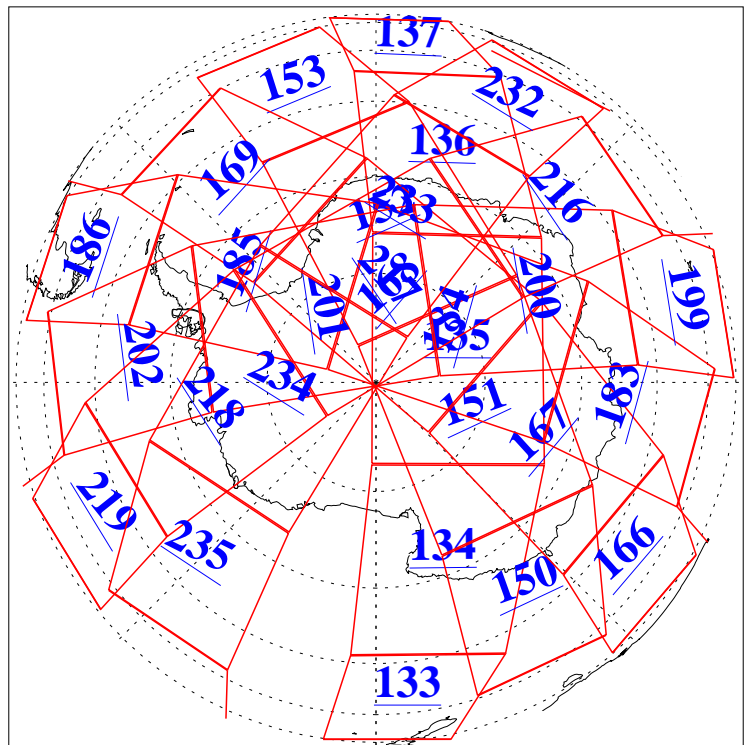

25 Apr 2019
DoY 115
Aqua Day 6200

Ascending Granules

Descending Granules

Legend: AMSU Available, HSB Available, AIRS Available

L1B Availability
 AMSU Granules: 239
 HSB Granules: 0
 AIRS Granules: 240

25 Apr 2019
 DoY 115
 Aqua Day 6200

Northern Hemisphere Granules

Southern Hemisphere Granules

Legend: AMSU Available, HSB Available, AIRS Available