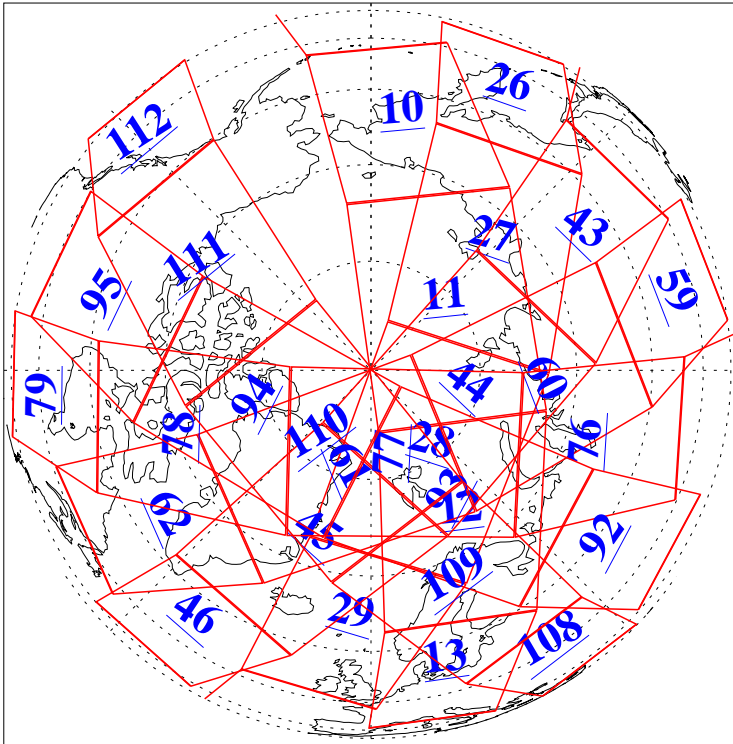

L1B Availability
AMSU Granules: 239
HSB Granules: 0
AIRS Granules: 240

25 Apr 2019
DoY 115
Aqua Day 6200
Granules: 1 to 120

Granules: 121 to 240

Legend: AMSU Available, HSB Available, AIRS Available

L1B Availability
AMSU Granules: 239
HSB Granules: 0
AIRS Granules: 240

25 Apr 2019
DoY 115
Aqua Day 6200

Ascending Granules

Descending Granules

Legend: AMSU Available, HSB Available, AIRS Available

L1B Availability
 AMSU Granules: 239
 HSB Granules: 0
 AIRS Granules: 240

25 Apr 2019
 DoY 115
 Aqua Day 6200

Northern Hemisphere Granules

Southern Hemisphere Granules

Legend: AMSU Available, HSB Available, AIRS Available