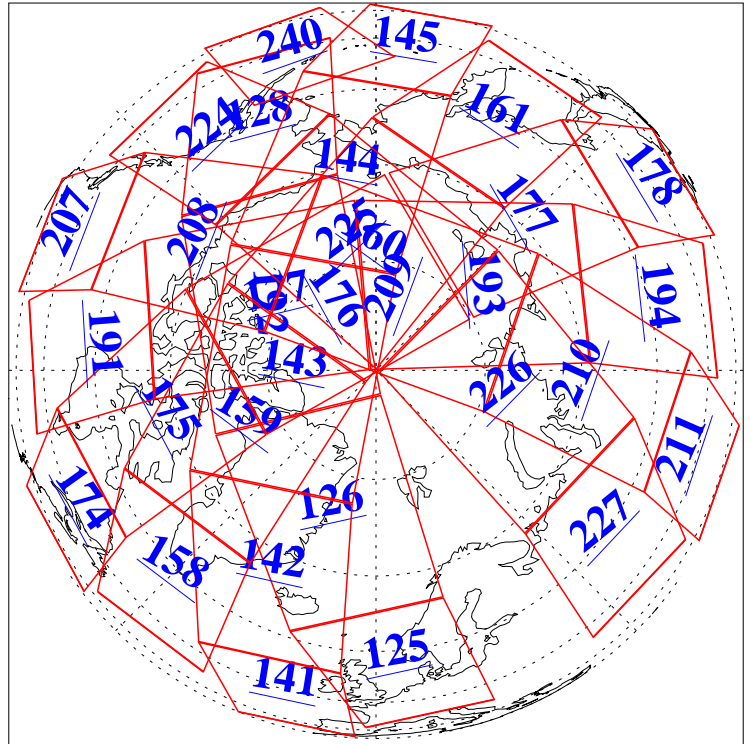

25 Apr 2019
DoY 115
Aqua Day 6200

Ascending Granules

Descending Granules

Legend: AMSU Available, HSB Available, AIRS Available

L1B Availability
 AMSU Granules: 239
 HSB Granules: 0
 AIRS Granules: 240

25 Apr 2019
 DoY 115
 Aqua Day 6200

Northern Hemisphere Granules

Southern Hemisphere Granules

Legend: AMSU Available, HSB Available, AIRS Available