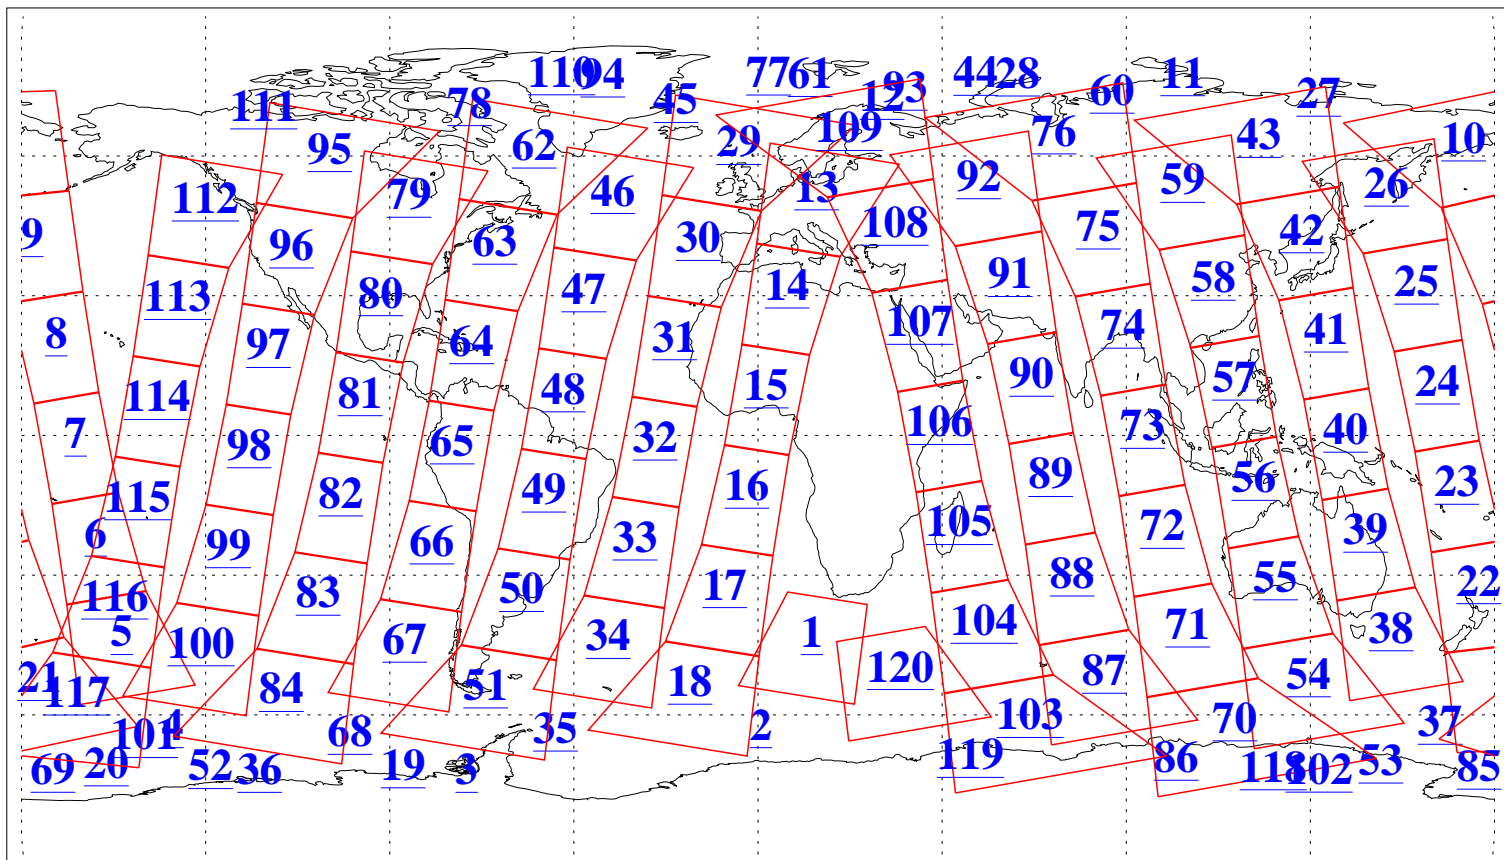

L1B Availability
AMSU Granules: 239
HSB Granules: 0
AIRS Granules: 240

25 Apr 2019
DoY 115
Aqua Day 6200
Granules: 1 to 120

Granules: 121 to 240

Legend: AMSU Available, HSB Available, AIRS Available

L1B Availability
AMSU Granules: 239
HSB Granules: 0
AIRS Granules: 240

25 Apr 2019
DoY 115
Aqua Day 6200

Ascending Granules

Descending Granules

Legend: AMSU Available, HSB Available, AIRS Available

L1B Availability
 AMSU Granules: 239
 HSB Granules: 0
 AIRS Granules: 240

25 Apr 2019
 DoY 115
 Aqua Day 6200

Northern Hemisphere Granules

Southern Hemisphere Granules

Legend: AMSU Available, HSB Available, AIRS Available