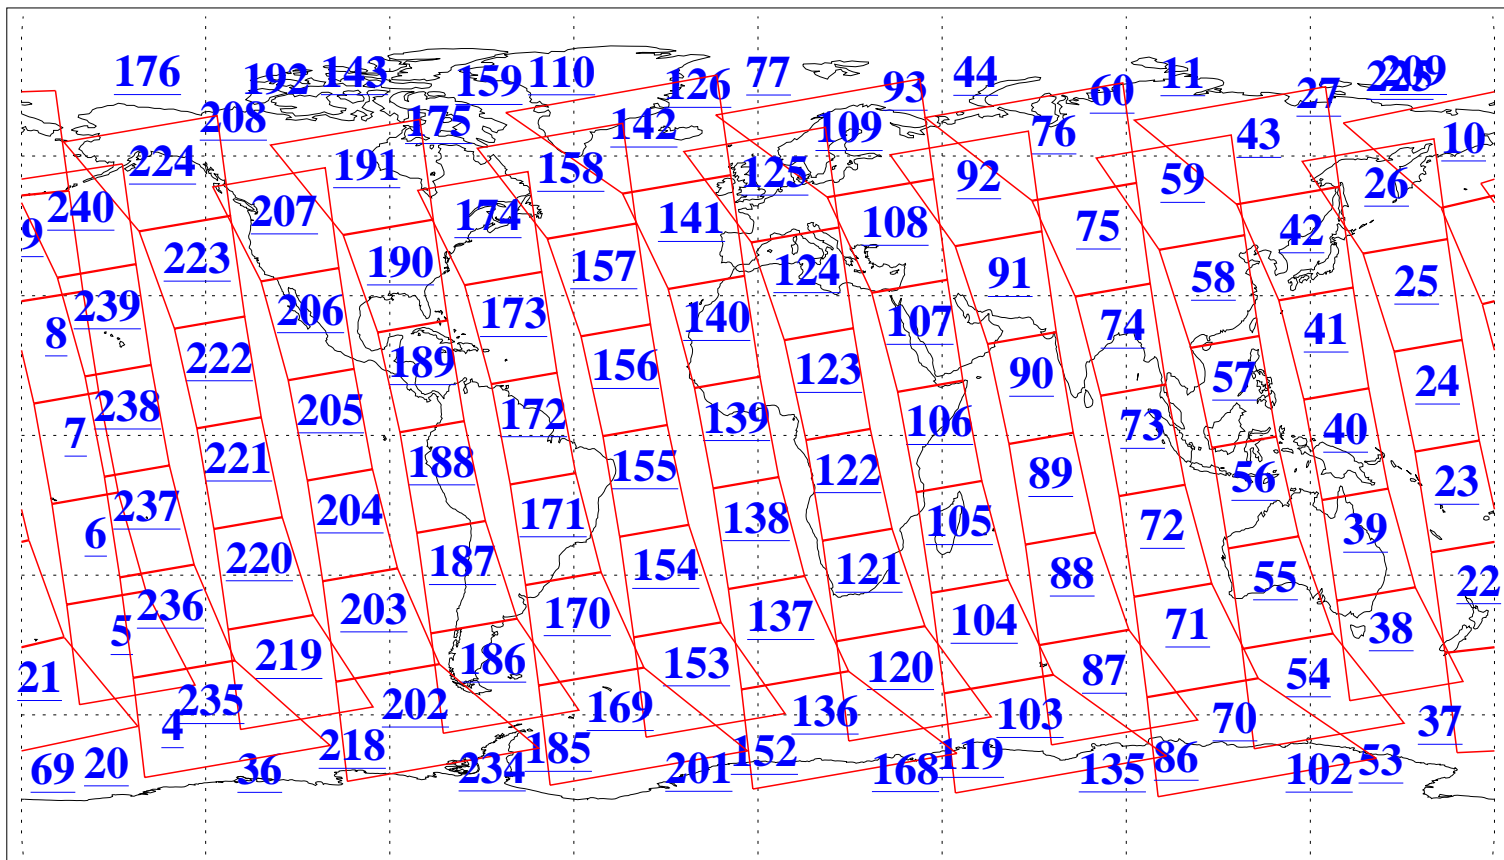

L1B Availability
AMSU Granules: 239
HSB Granules: 0
AIRS Granules: 240

25 Apr 2019
DoY 115
Aqua Day 6200
Granules: 1 to 120

Granules: 121 to 240

Legend: AMSU Available, HSB Available, AIRS Available

L1B Availability
AMSU Granules: 239
HSB Granules: 0
AIRS Granules: 240

25 Apr 2019
DoY 115
Aqua Day 6200

Ascending Granules

Descending Granules

Legend: AMSU Available, HSB Available, AIRS Available

L1B Availability
 AMSU Granules: 239
 HSB Granules: 0
 AIRS Granules: 240

25 Apr 2019
 DoY 115
 Aqua Day 6200

Northern Hemisphere Granules

Southern Hemisphere Granules

Legend: AMSU Available, HSB Available, AIRS Available