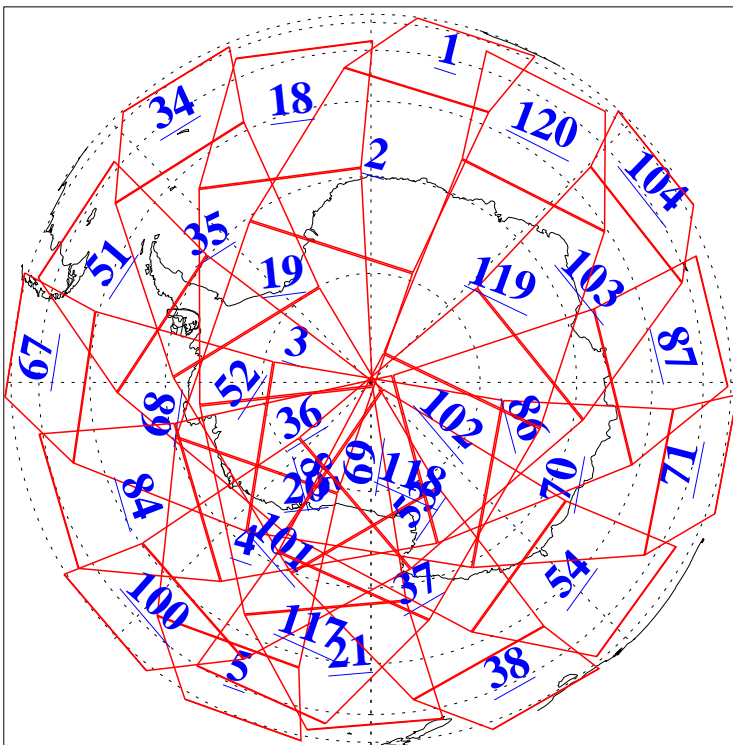

L1B Availability
AMSU Granules: 239
HSB Granules: 0
AIRS Granules: 240

25 Apr 2019
DoY 115
Aqua Day 6200
Granules: 1 to 120

Granules: 121 to 240

Legend: AMSU Available, HSB Available, AIRS Available

L1B Availability
AMSU Granules: 239
HSB Granules: 0
AIRS Granules: 240

25 Apr 2019
DoY 115
Aqua Day 6200

Ascending Granules

Descending Granules

Legend: AMSU Available, HSB Available, AIRS Available

L1B Availability
 AMSU Granules: 239
 HSB Granules: 0
 AIRS Granules: 240

25 Apr 2019
 DoY 115
 Aqua Day 6200

Northern Hemisphere Granules

Southern Hemisphere Granules

Legend: AMSU Available, HSB Available, AIRS Available