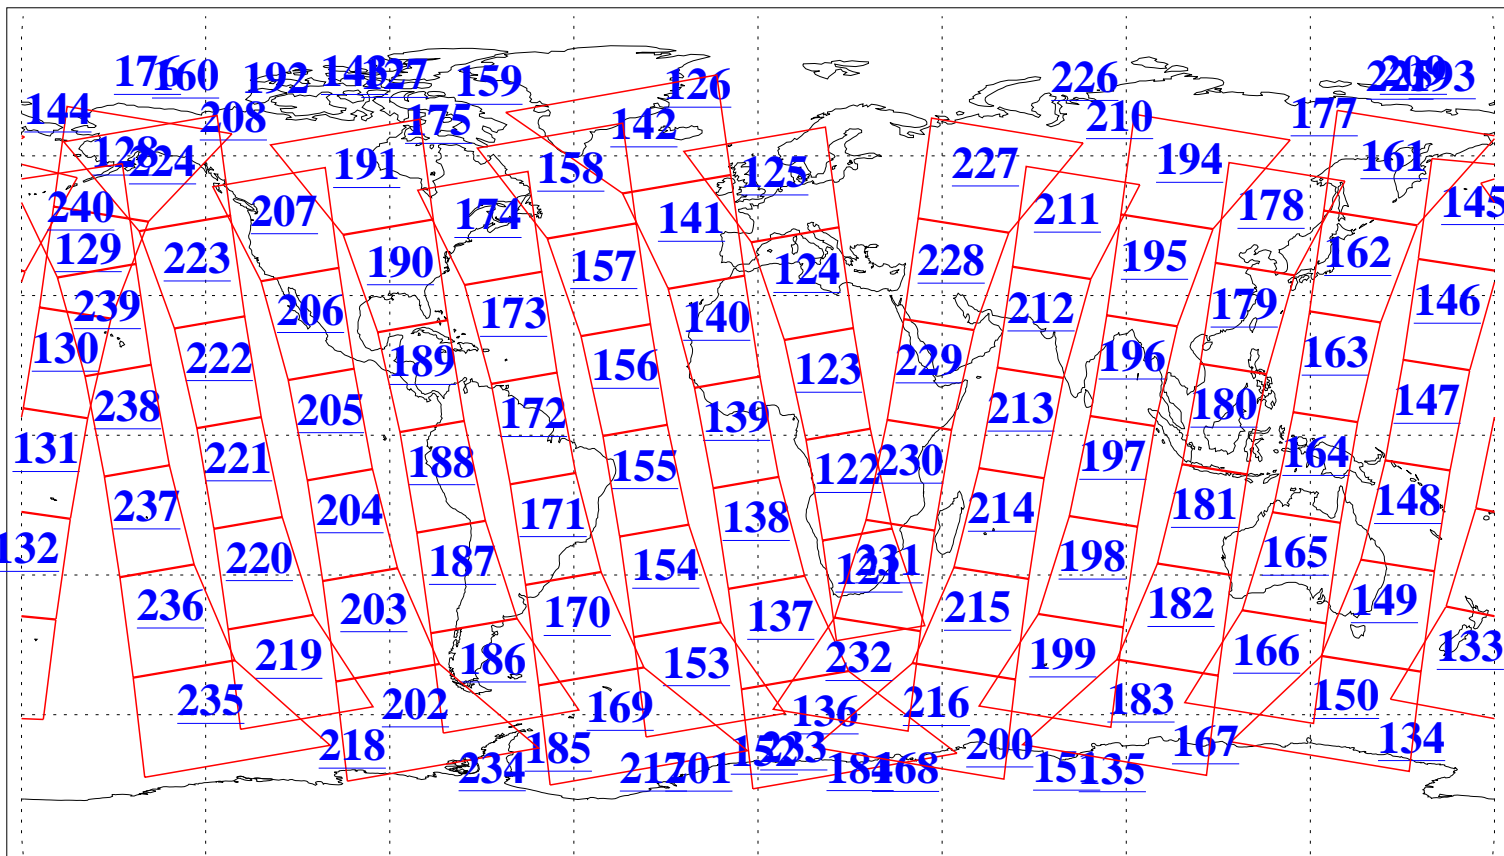

L1B Availability
AMSU Granules: 239
HSB Granules: 0
AIRS Granules: 240

25 Apr 2019
DoY 115
Aqua Day 6200
Granules: 1 to 120

Granules: 121 to 240

Legend: AMSU Available, HSB Available, AIRS Available

L1B Availability
AMSU Granules: 239
HSB Granules: 0
AIRS Granules: 240

25 Apr 2019
DoY 115
Aqua Day 6200

Ascending Granules

Descending Granules

Legend: AMSU Available, HSB Available, AIRS Available

L1B Availability
 AMSU Granules: 239
 HSB Granules: 0
 AIRS Granules: 240

25 Apr 2019
 DoY 115
 Aqua Day 6200

Northern Hemisphere Granules

Southern Hemisphere Granules

Legend: AMSU Available, HSB Available, AIRS Available