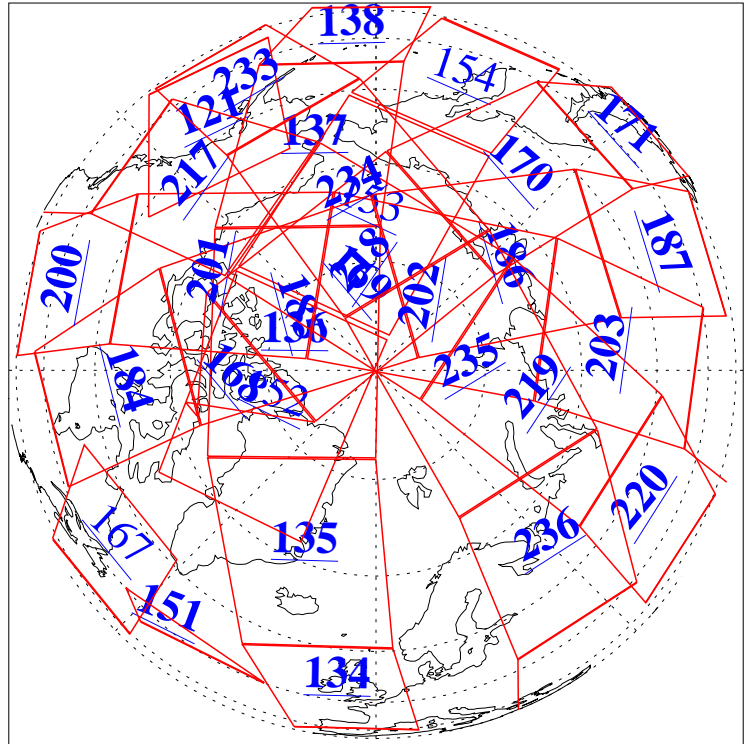

L1B Availability
AMSU Granules: 240
HSB Granules: 0
AIRS Granules: 224

24 Apr 2019
DoY 114
Aqua Day 6199
Granules: 1 to 120

Granules: 121 to 240

Legend: AMSU Available, HSB Available, AIRS Available

L1B Availability
AMSU Granules: 240
HSB Granules: 0
AIRS Granules: 224

24 Apr 2019
DoY 114
Aqua Day 6199

Ascending Granules

Descending Granules

Legend: AMSU Available, HSB Available, AIRS Available

L1B Availability
AMSU Granules: 240
HSB Granules: 0
AIRS Granules: 224

24 Apr 2019
DoY 114
Aqua Day 6199

Northern Hemisphere Granules

Southern Hemisphere Granules

Legend: AMSU Available, HSB Available, AIRS Available