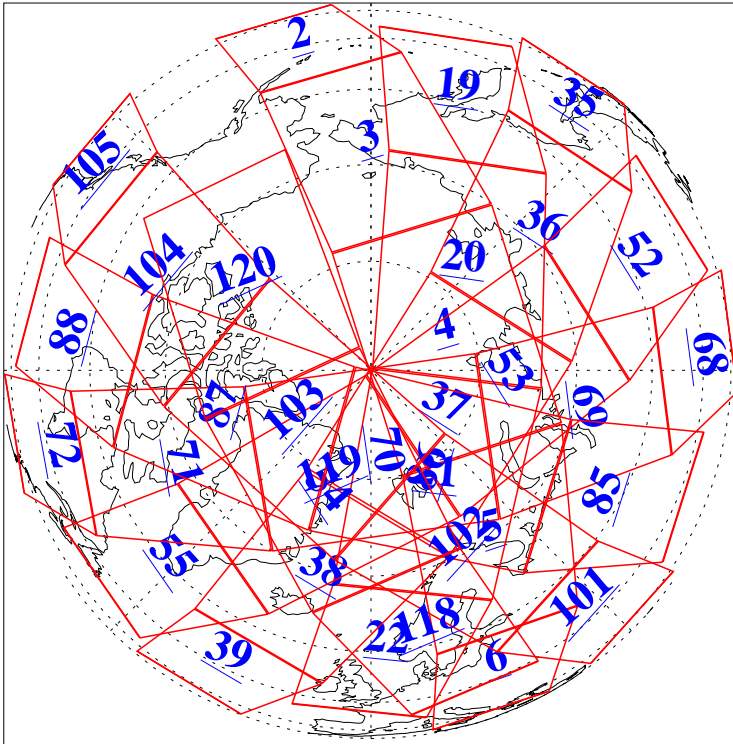

L1B Availability
AMSU Granules: 240
HSB Granules: 0
AIRS Granules: 224

24 Apr 2019
DoY 114
Aqua Day 6199
Granules: 1 to 120

Granules: 121 to 240

Legend: AMSU Available, HSB Available, AIRS Available

L1B Availability
AMSU Granules: 240
HSB Granules: 0
AIRS Granules: 224

24 Apr 2019
DoY 114
Aqua Day 6199

Ascending Granules

Descending Granules

Legend: AMSU Available, HSB Available, AIRS Available

L1B Availability
AMSU Granules: 240
HSB Granules: 0
AIRS Granules: 224

24 Apr 2019
DoY 114
Aqua Day 6199

Northern Hemisphere Granules

Southern Hemisphere Granules

Legend: AMSU Available, HSB Available, AIRS Available