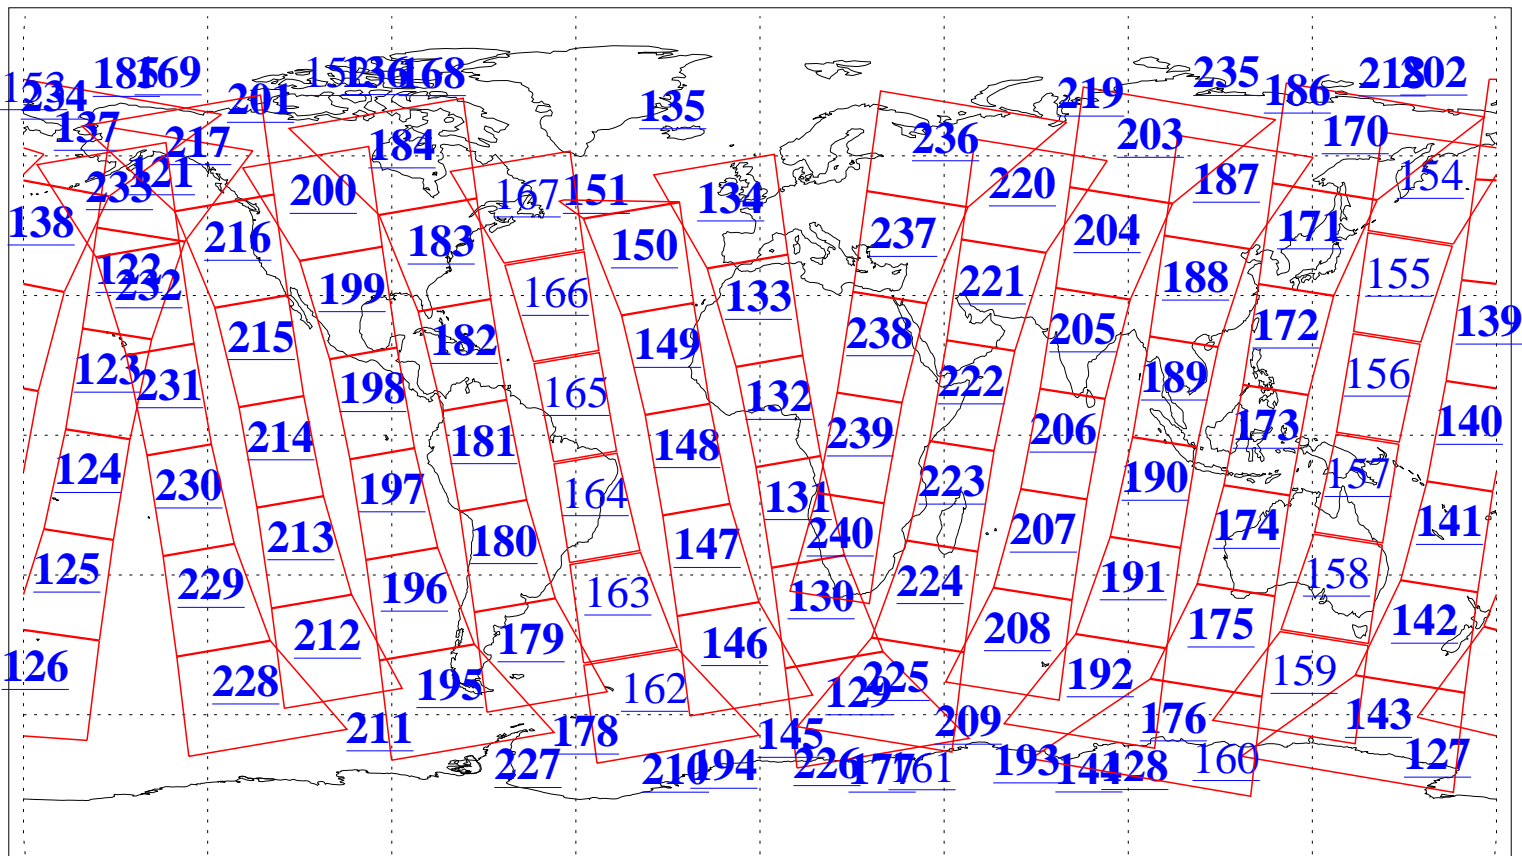

L1B Availability
AMSU Granules: 240
HSB Granules: 0
AIRS Granules: 224

24 Apr 2019
DoY 114
Aqua Day 6199
Granules: 1 to 120

Granules: 121 to 240

Legend: AMSU Available, HSB Available, AIRS Available

L1B Availability
AMSU Granules: 240
HSB Granules: 0
AIRS Granules: 224

24 Apr 2019
DoY 114
Aqua Day 6199

Ascending Granules

Descending Granules

Legend: AMSU Available, HSB Available, AIRS Available

L1B Availability
AMSU Granules: 240
HSB Granules: 0
AIRS Granules: 224

24 Apr 2019
DoY 114
Aqua Day 6199

Northern Hemisphere Granules

Southern Hemisphere Granules

Legend: AMSU Available, HSB Available, AIRS Available