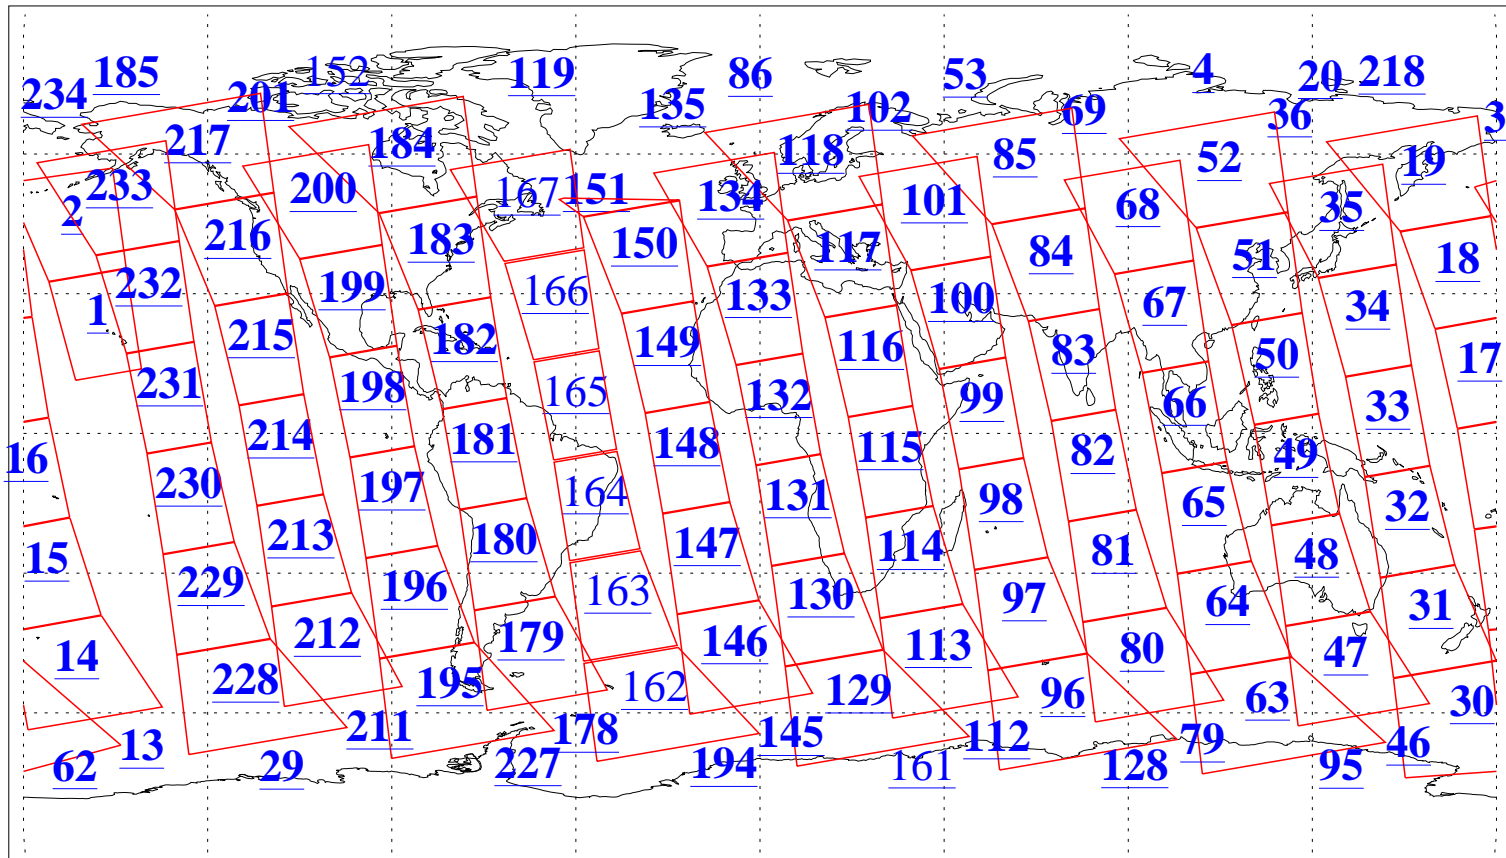

L1B Availability
AMSU Granules: 240
HSB Granules: 0
AIRS Granules: 224

24 Apr 2019
DoY 114
Aqua Day 6199
Granules: 1 to 120

Granules: 121 to 240

Legend: AMSU Available, HSB Available, AIRS Available

L1B Availability
AMSU Granules: 240
HSB Granules: 0
AIRS Granules: 224

24 Apr 2019
DoY 114
Aqua Day 6199

Ascending Granules

Descending Granules

Legend: AMSU Available, HSB Available, AIRS Available

L1B Availability
AMSU Granules: 240
HSB Granules: 0
AIRS Granules: 224

24 Apr 2019
DoY 114
Aqua Day 6199

Northern Hemisphere Granules

Southern Hemisphere Granules

Legend: AMSU Available, HSB Available, AIRS Available