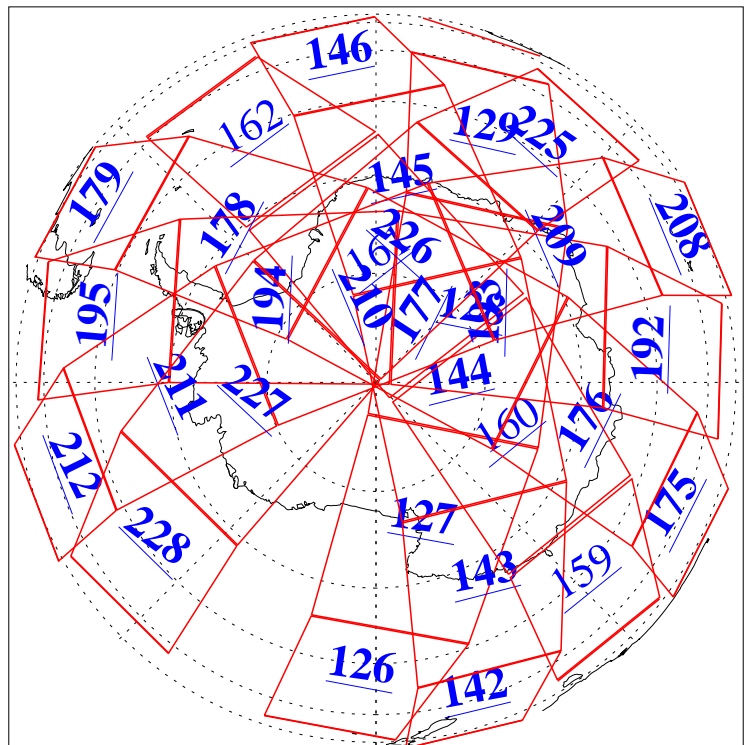

L1B Availability
AMSU Granules: 240
HSB Granules: 0
AIRS Granules: 224

24 Apr 2019
DoY 114
Aqua Day 6199
Granules: 1 to 120

Granules: 121 to 240

Legend: AMSU Available, HSB Available, AIRS Available

L1B Availability
AMSU Granules: 240
HSB Granules: 0
AIRS Granules: 224

24 Apr 2019
DoY 114
Aqua Day 6199

Ascending Granules

Descending Granules

Legend: AMSU Available, HSB Available, AIRS Available

L1B Availability
AMSU Granules: 240
HSB Granules: 0
AIRS Granules: 224

24 Apr 2019
DoY 114
Aqua Day 6199

Northern Hemisphere Granules

Southern Hemisphere Granules

Legend: AMSU Available, HSB Available, AIRS Available