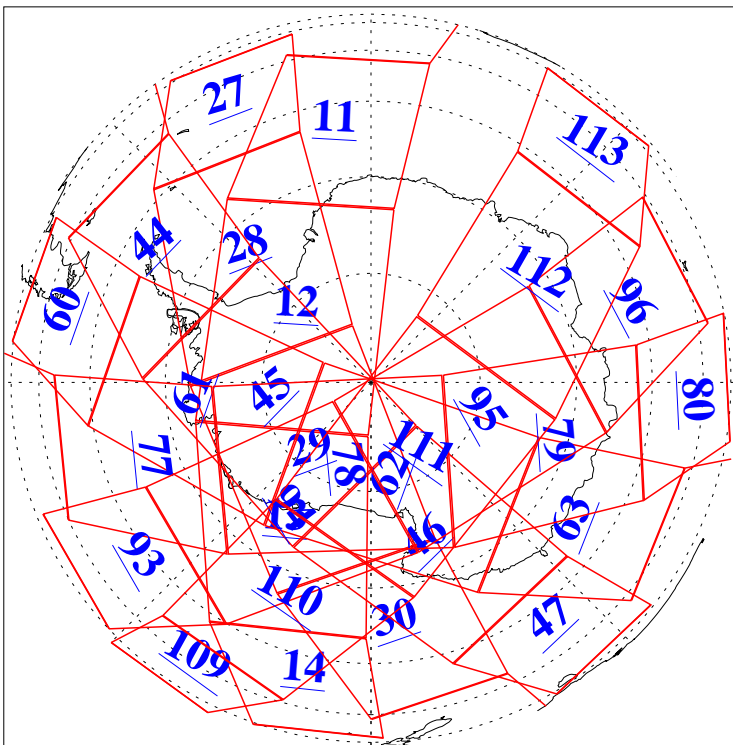

L1B Availability
AMSU Granules: 240
HSB Granules: 0
AIRS Granules: 224

24 Apr 2019
DoY 114
Aqua Day 6199
Granules: 1 to 120

Granules: 121 to 240

Legend: AMSU Available, HSB Available, AIRS Available

L1B Availability
AMSU Granules: 240
HSB Granules: 0
AIRS Granules: 224

24 Apr 2019
DoY 114
Aqua Day 6199

Ascending Granules

Descending Granules

Legend: AMSU Available, HSB Available, AIRS Available

L1B Availability
AMSU Granules: 240
HSB Granules: 0
AIRS Granules: 224

24 Apr 2019
DoY 114
Aqua Day 6199

Northern Hemisphere Granules

Southern Hemisphere Granules

Legend: AMSU Available, HSB Available, AIRS Available