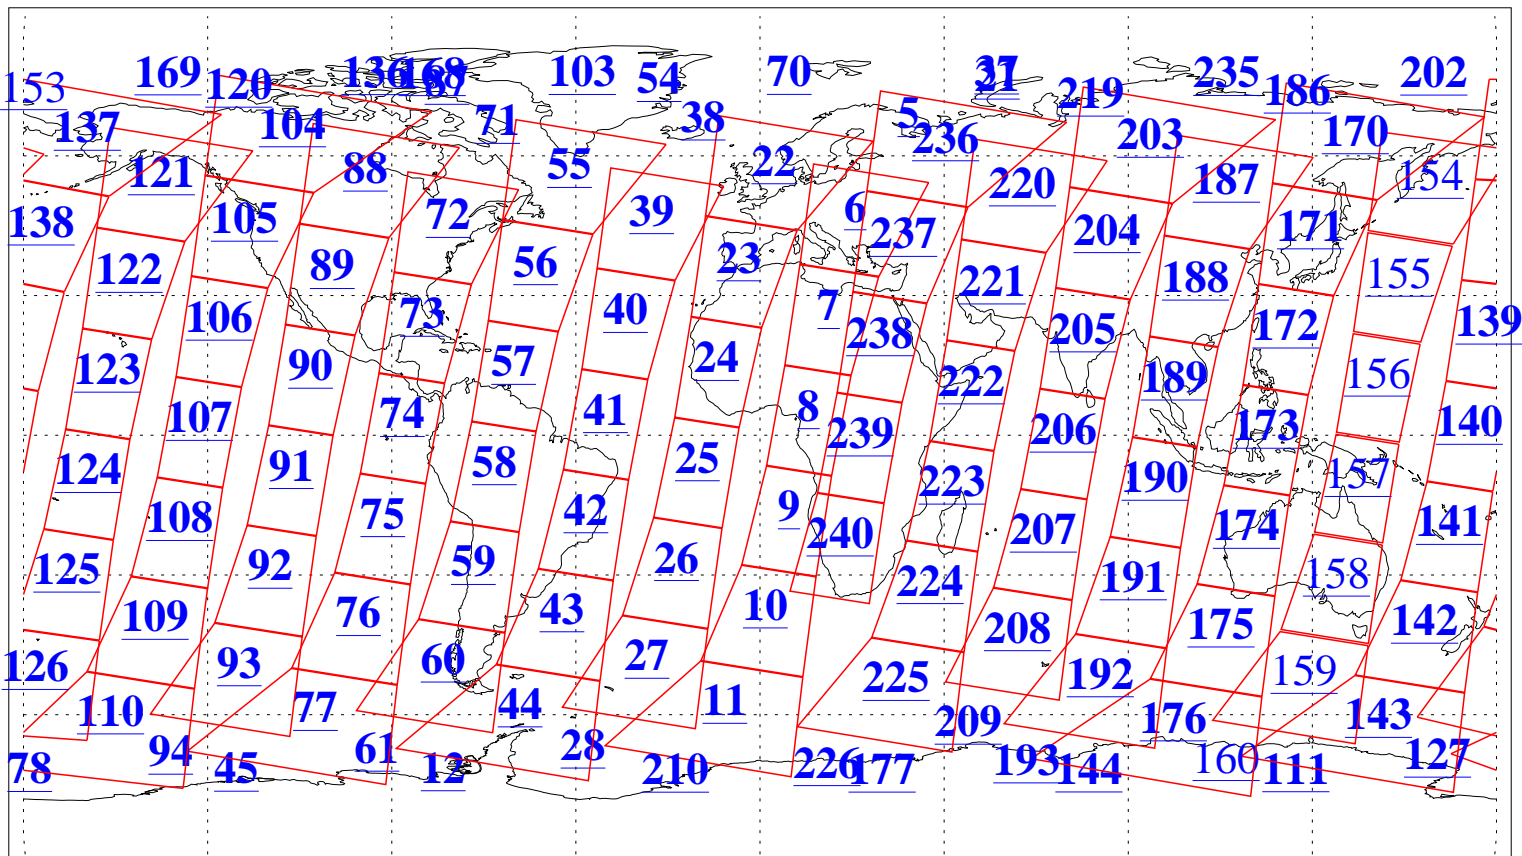

L1B Availability
AMSU Granules: 240
HSB Granules: 0
AIRS Granules: 224

24 Apr 2019
DoY 114
Aqua Day 6199
Granules: 1 to 120

Granules: 121 to 240

Legend: AMSU Available, HSB Available, AIRS Available

L1B Availability
AMSU Granules: 240
HSB Granules: 0
AIRS Granules: 224

24 Apr 2019
DoY 114
Aqua Day 6199

Ascending Granules

Descending Granules

Legend: AMSU Available, HSB Available, AIRS Available

L1B Availability
AMSU Granules: 240
HSB Granules: 0
AIRS Granules: 224

24 Apr 2019
DoY 114
Aqua Day 6199

Northern Hemisphere Granules

Southern Hemisphere Granules

Legend: AMSU Available, HSB Available, AIRS Available