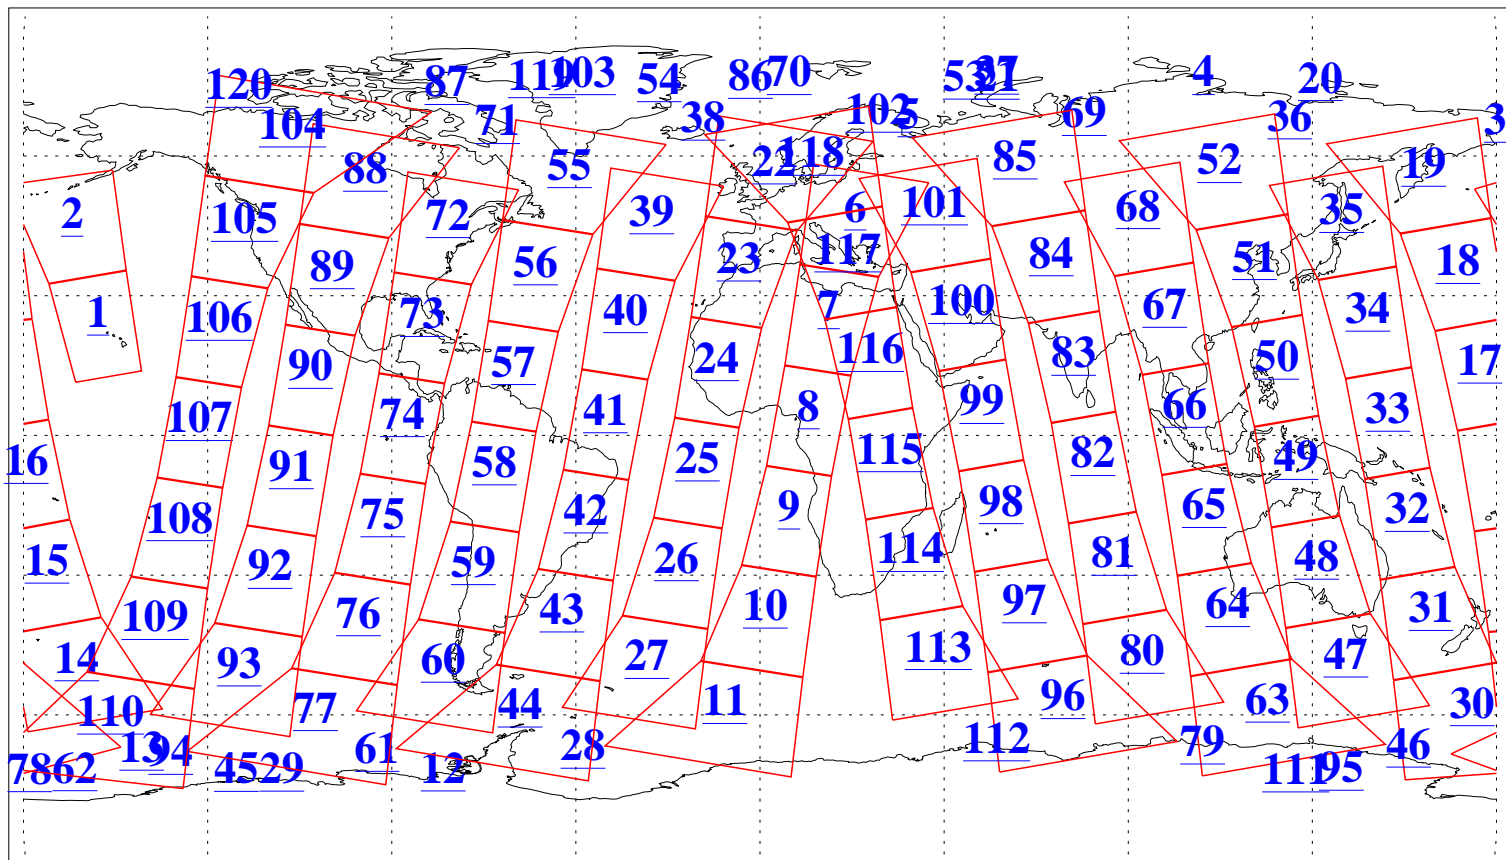

L1B Availability
AMSU Granules: 240
HSB Granules: 0
AIRS Granules: 224

24 Apr 2019
DoY 114
Aqua Day 6199
Granules: 1 to 120

Granules: 121 to 240

Legend: AMSU Available, HSB Available, AIRS Available

L1B Availability
AMSU Granules: 240
HSB Granules: 0
AIRS Granules: 224

24 Apr 2019
DoY 114
Aqua Day 6199

Ascending Granules

Descending Granules

Legend: AMSU Available, HSB Available, AIRS Available

L1B Availability
AMSU Granules: 240
HSB Granules: 0
AIRS Granules: 224

24 Apr 2019
DoY 114
Aqua Day 6199

Northern Hemisphere Granules

Southern Hemisphere Granules

Legend: AMSU Available, HSB Available, AIRS Available