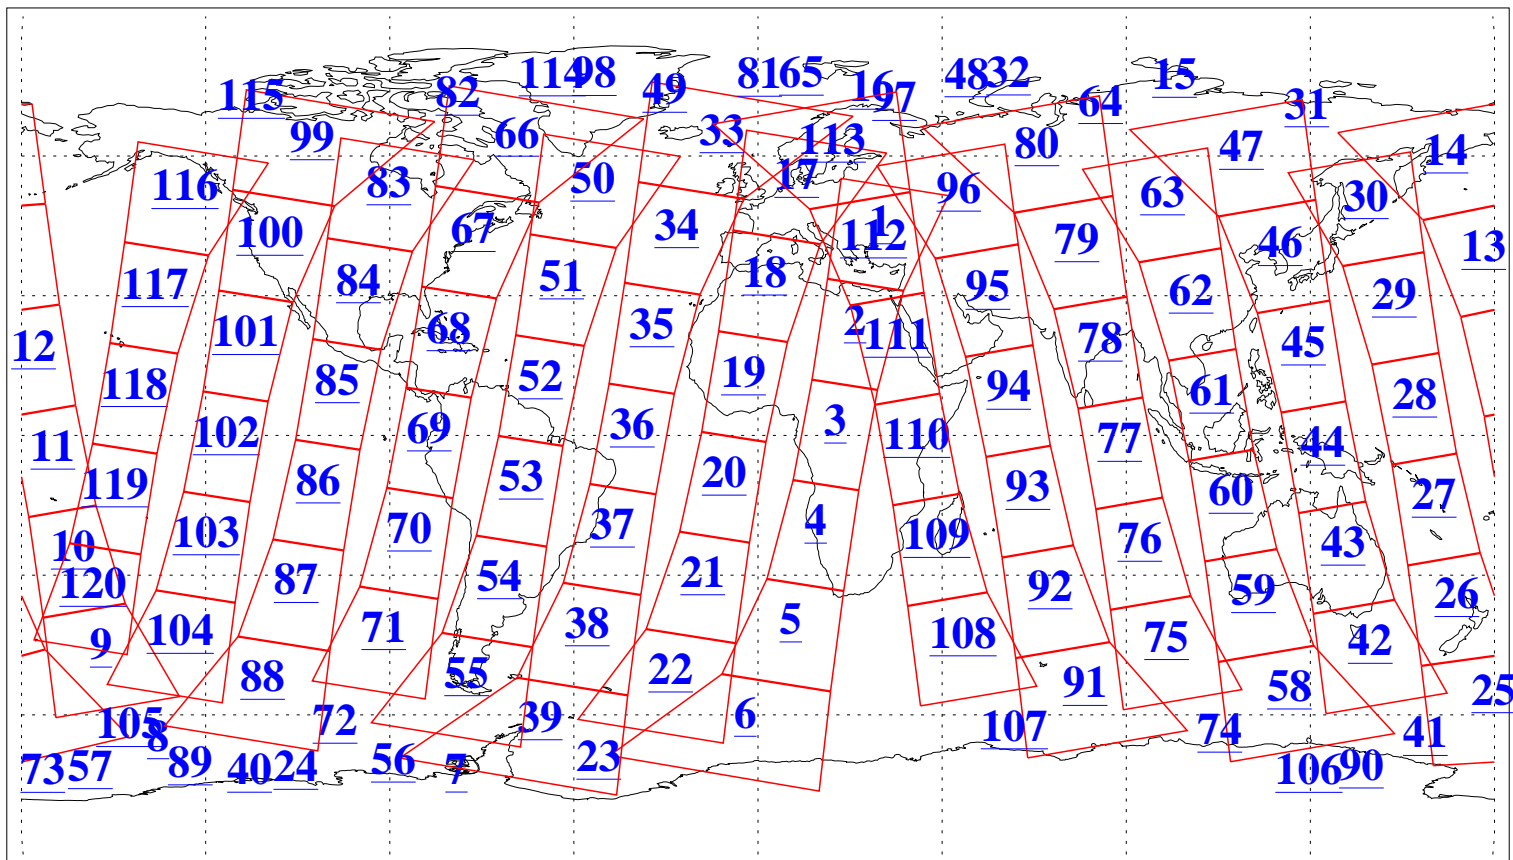

L1B Availability  
AMSU Granules: 240  
HSB Granules: 0  
AIRS Granules: 240

21 Apr 2019  
DoY 111  
Aqua Day 6196  
Granules: 1 to 120

Granules: 121 to 240

Legend: AMSU Available, HSB Available, AIRS Available

L1B Availability  
AMSU Granules: 240  
HSB Granules: 0  
AIRS Granules: 240

21 Apr 2019  
DoY 111  
Aqua Day 6196

Ascending Granules

Descending Granules

Legend: AMSU Available, HSB Available, AIRS Available

L1B Availability  
 AMSU Granules: 240  
 HSB Granules: 0  
 AIRS Granules: 240

21 Apr 2019  
 DoY 111  
 Aqua Day 6196

Northern Hemisphere Granules

Southern Hemisphere Granules

Legend: AMSU Available, HSB Available, AIRS Available