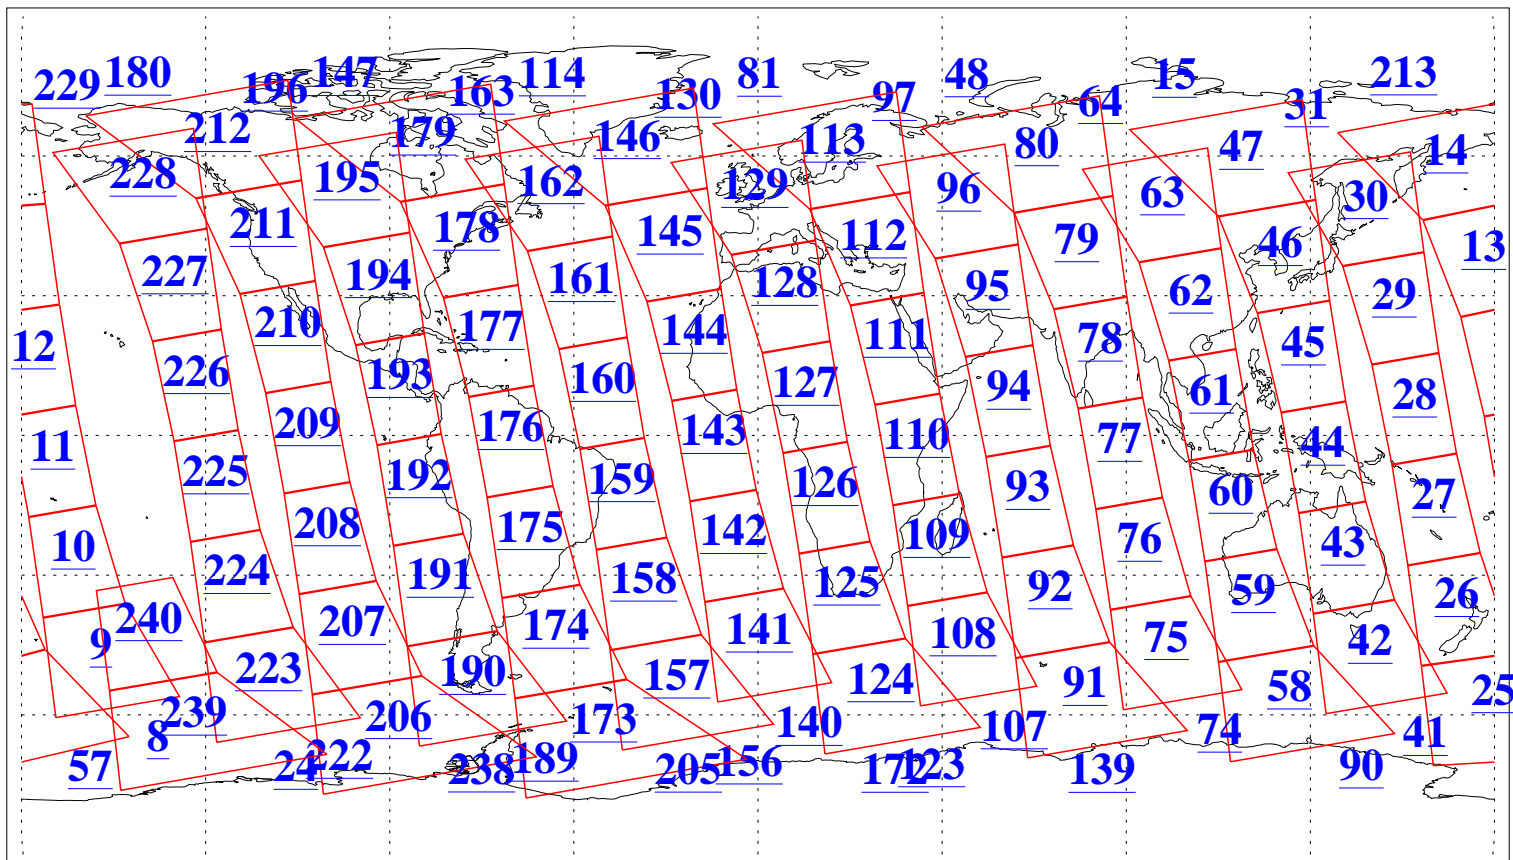

L1B Availability  
AMSU Granules: 240  
HSB Granules: 0  
AIRS Granules: 240

21 Apr 2019  
DoY 111  
Aqua Day 6196  
Granules: 1 to 120

Granules: 121 to 240

Legend: AMSU Available, HSB Available, AIRS Available

L1B Availability  
AMSU Granules: 240  
HSB Granules: 0  
AIRS Granules: 240

21 Apr 2019  
DoY 111  
Aqua Day 6196

Ascending Granules

Descending Granules

Legend: AMSU Available, HSB Available, AIRS Available

L1B Availability  
 AMSU Granules: 240  
 HSB Granules: 0  
 AIRS Granules: 240

21 Apr 2019  
 DoY 111  
 Aqua Day 6196

Northern Hemisphere Granules

Southern Hemisphere Granules

Legend: AMSU Available, HSB Available, AIRS Available