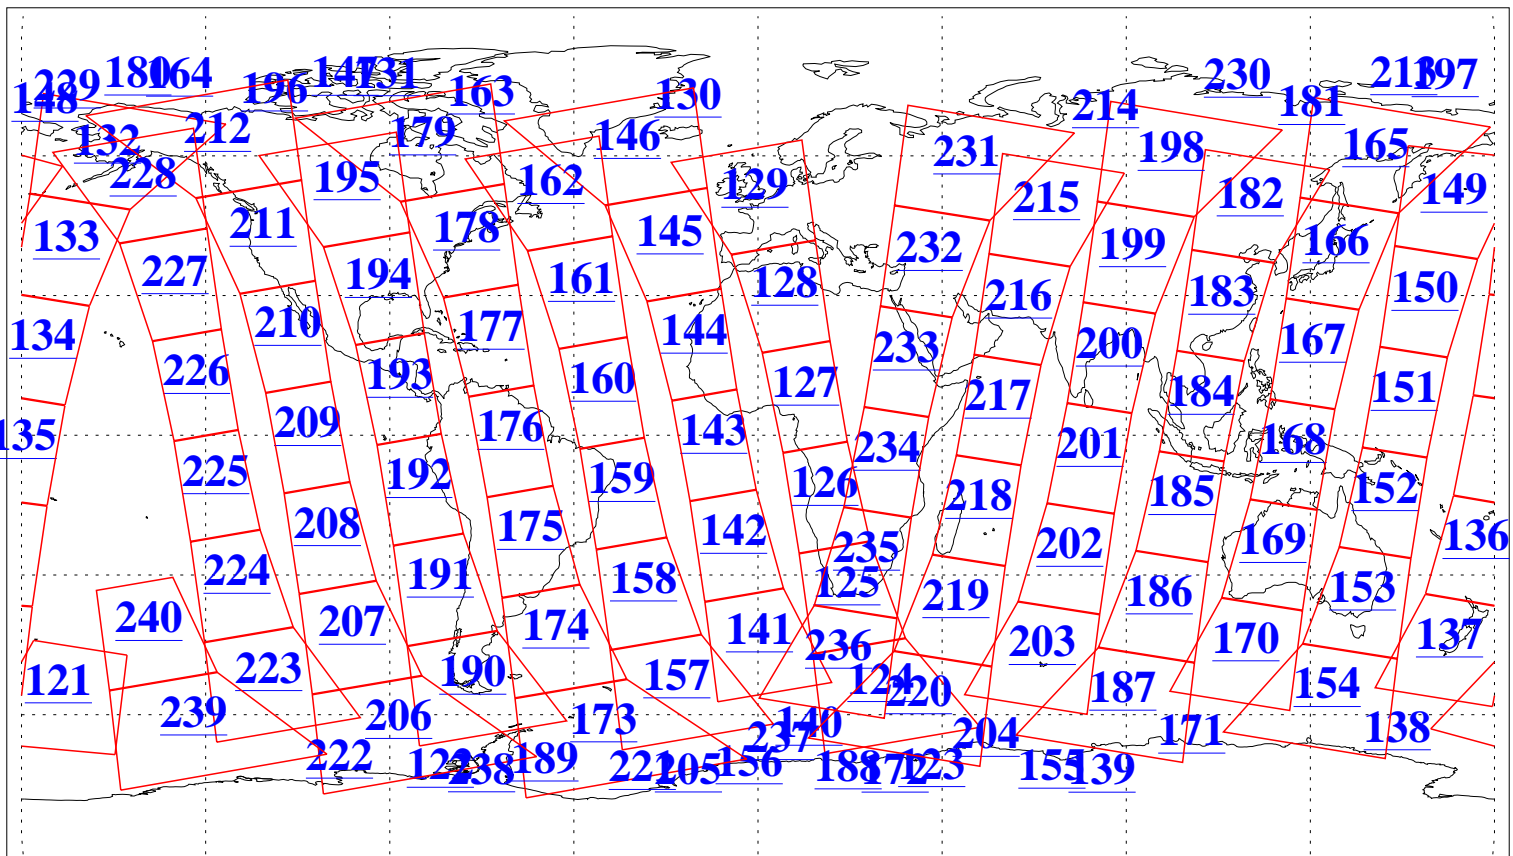

L1B Availability  
AMSU Granules: 240  
HSB Granules: 0  
AIRS Granules: 240

21 Apr 2019  
DoY 111  
Aqua Day 6196  
Granules: 1 to 120

Granules: 121 to 240

Legend: AMSU Available, HSB Available, AIRS Available

L1B Availability  
AMSU Granules: 240  
HSB Granules: 0  
AIRS Granules: 240

21 Apr 2019  
DoY 111  
Aqua Day 6196

Ascending Granules

Descending Granules

Legend: AMSU Available, HSB Available, AIRS Available

L1B Availability  
 AMSU Granules: 240  
 HSB Granules: 0  
 AIRS Granules: 240

21 Apr 2019  
 DoY 111  
 Aqua Day 6196

Northern Hemisphere Granules

Southern Hemisphere Granules

Legend: AMSU Available, HSB Available, AIRS Available