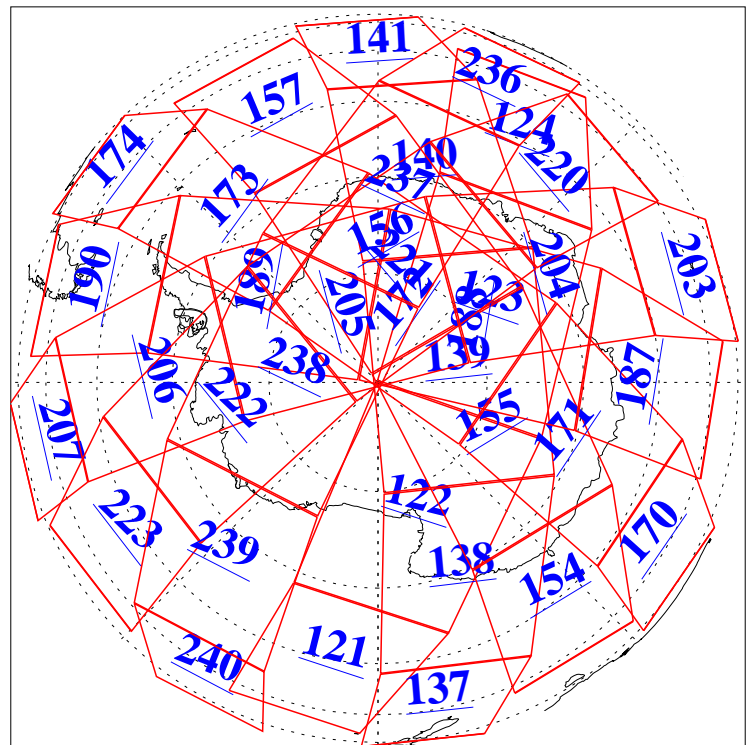

L1B Availability  
AMSU Granules: 240  
HSB Granules: 0  
AIRS Granules: 240

21 Apr 2019  
DoY 111  
Aqua Day 6196  
Granules: 1 to 120

Granules: 121 to 240

Legend: AMSU Available, HSB Available, AIRS Available

L1B Availability  
AMSU Granules: 240  
HSB Granules: 0  
AIRS Granules: 240

21 Apr 2019  
DoY 111  
Aqua Day 6196

Ascending Granules

Descending Granules

Legend: AMSU Available, HSB Available, AIRS Available

L1B Availability  
 AMSU Granules: 240  
 HSB Granules: 0  
 AIRS Granules: 240

21 Apr 2019  
 DoY 111  
 Aqua Day 6196

Northern Hemisphere Granules

Southern Hemisphere Granules

Legend: AMSU Available, HSB Available, AIRS Available