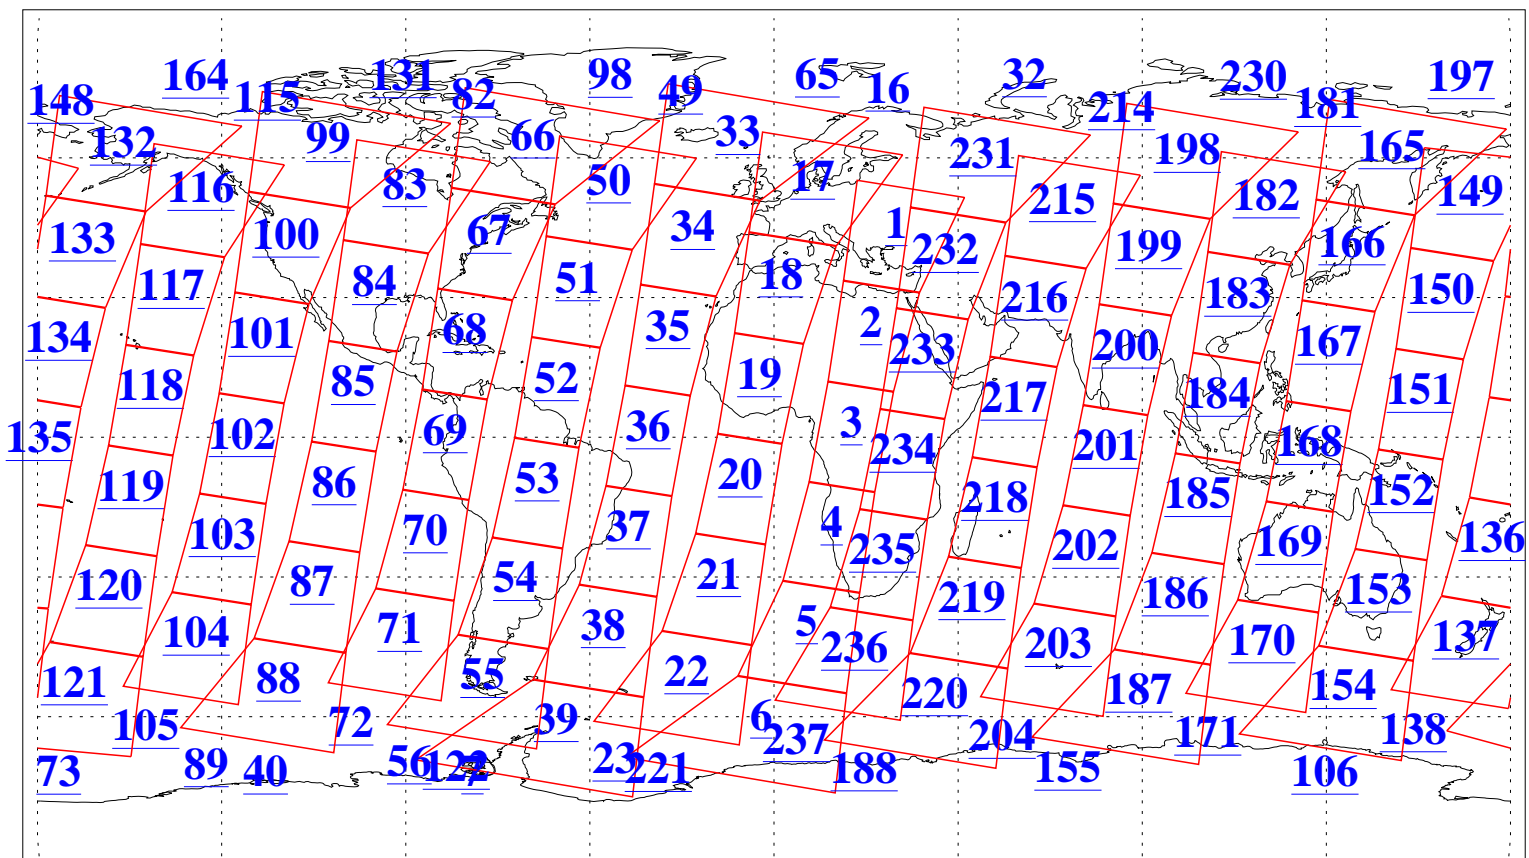

L1B Availability  
AMSU Granules: 240  
HSB Granules: 0  
AIRS Granules: 240

21 Apr 2019  
DoY 111  
Aqua Day 6196  
Granules: 1 to 120

Granules: 121 to 240

Legend: AMSU Available, HSB Available, AIRS Available

L1B Availability  
AMSU Granules: 240  
HSB Granules: 0  
AIRS Granules: 240

21 Apr 2019  
DoY 111  
Aqua Day 6196

Ascending Granules

Descending Granules

Legend: AMSU Available, HSB Available, AIRS Available

L1B Availability  
 AMSU Granules: 240  
 HSB Granules: 0  
 AIRS Granules: 240

21 Apr 2019  
 DoY 111  
 Aqua Day 6196

Northern Hemisphere Granules

Southern Hemisphere Granules

Legend: AMSU Available, HSB Available, AIRS Available