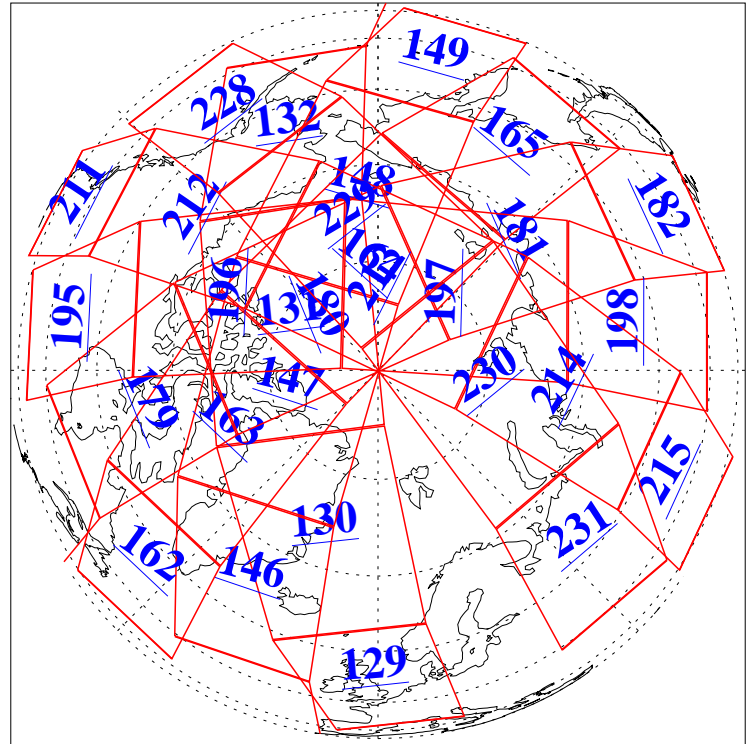

L1B Availability  
AMSU Granules: 240  
HSB Granules: 0  
AIRS Granules: 240

21 Apr 2019  
DoY 111  
Aqua Day 6196  
Granules: 1 to 120

Granules: 121 to 240

Legend: AMSU Available, HSB Available, AIRS Available

L1B Availability  
AMSU Granules: 240  
HSB Granules: 0  
AIRS Granules: 240

21 Apr 2019  
DoY 111  
Aqua Day 6196

Ascending Granules

Descending Granules

Legend: AMSU Available, HSB Available, AIRS Available

L1B Availability  
 AMSU Granules: 240  
 HSB Granules: 0  
 AIRS Granules: 240

21 Apr 2019  
 DoY 111  
 Aqua Day 6196

Northern Hemisphere Granules

Southern Hemisphere Granules

Legend: AMSU Available, HSB Available, AIRS Available