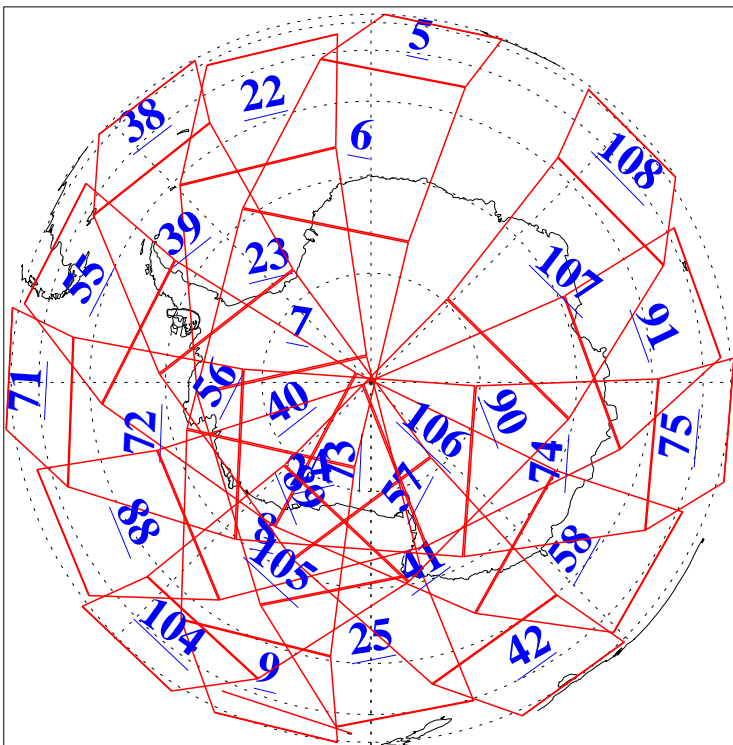

L1B Availability  
AMSU Granules: 240  
HSB Granules: 0  
AIRS Granules: 240

21 Apr 2019  
DoY 111  
Aqua Day 6196  
Granules: 1 to 120

Granules: 121 to 240

Legend: AMSU Available, HSB Available, AIRS Available

L1B Availability  
AMSU Granules: 240  
HSB Granules: 0  
AIRS Granules: 240

21 Apr 2019  
DoY 111  
Aqua Day 6196

Ascending Granules

Descending Granules

Legend: AMSU Available, HSB Available, AIRS Available

L1B Availability  
 AMSU Granules: 240  
 HSB Granules: 0  
 AIRS Granules: 240

21 Apr 2019  
 DoY 111  
 Aqua Day 6196

Northern Hemisphere Granules

Southern Hemisphere Granules

Legend: AMSU Available, HSB Available, AIRS Available