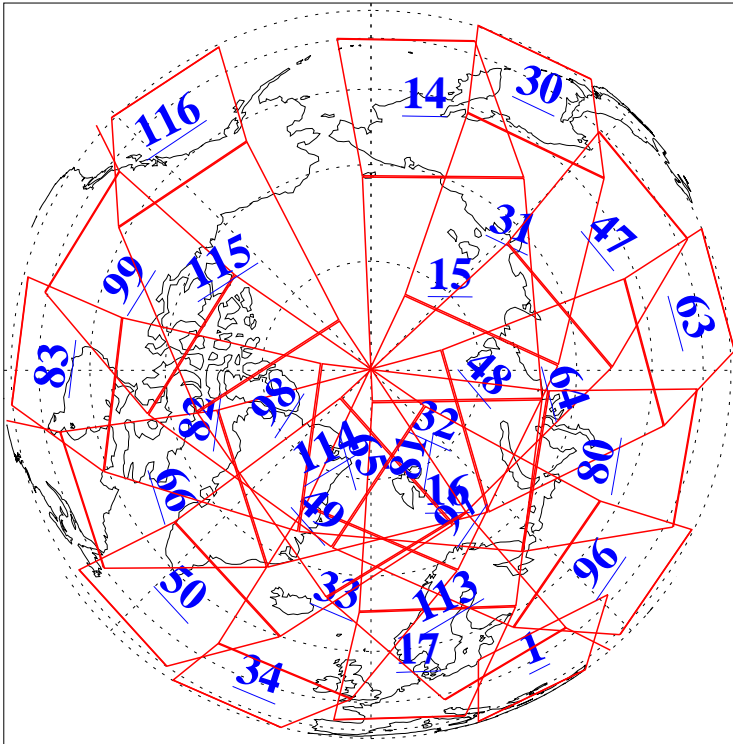

L1B Availability  
AMSU Granules: 240  
HSB Granules: 0  
AIRS Granules: 240

21 Apr 2019  
DoY 111  
Aqua Day 6196  
Granules: 1 to 120

Granules: 121 to 240

Legend: AMSU Available, HSB Available, AIRS Available

L1B Availability  
AMSU Granules: 240  
HSB Granules: 0  
AIRS Granules: 240

21 Apr 2019  
DoY 111  
Aqua Day 6196

Ascending Granules

Descending Granules

Legend: AMSU Available, HSB Available, AIRS Available

L1B Availability  
 AMSU Granules: 240  
 HSB Granules: 0  
 AIRS Granules: 240

21 Apr 2019  
 DoY 111  
 Aqua Day 6196

Northern Hemisphere Granules

Southern Hemisphere Granules

Legend: AMSU Available, HSB Available, AIRS Available