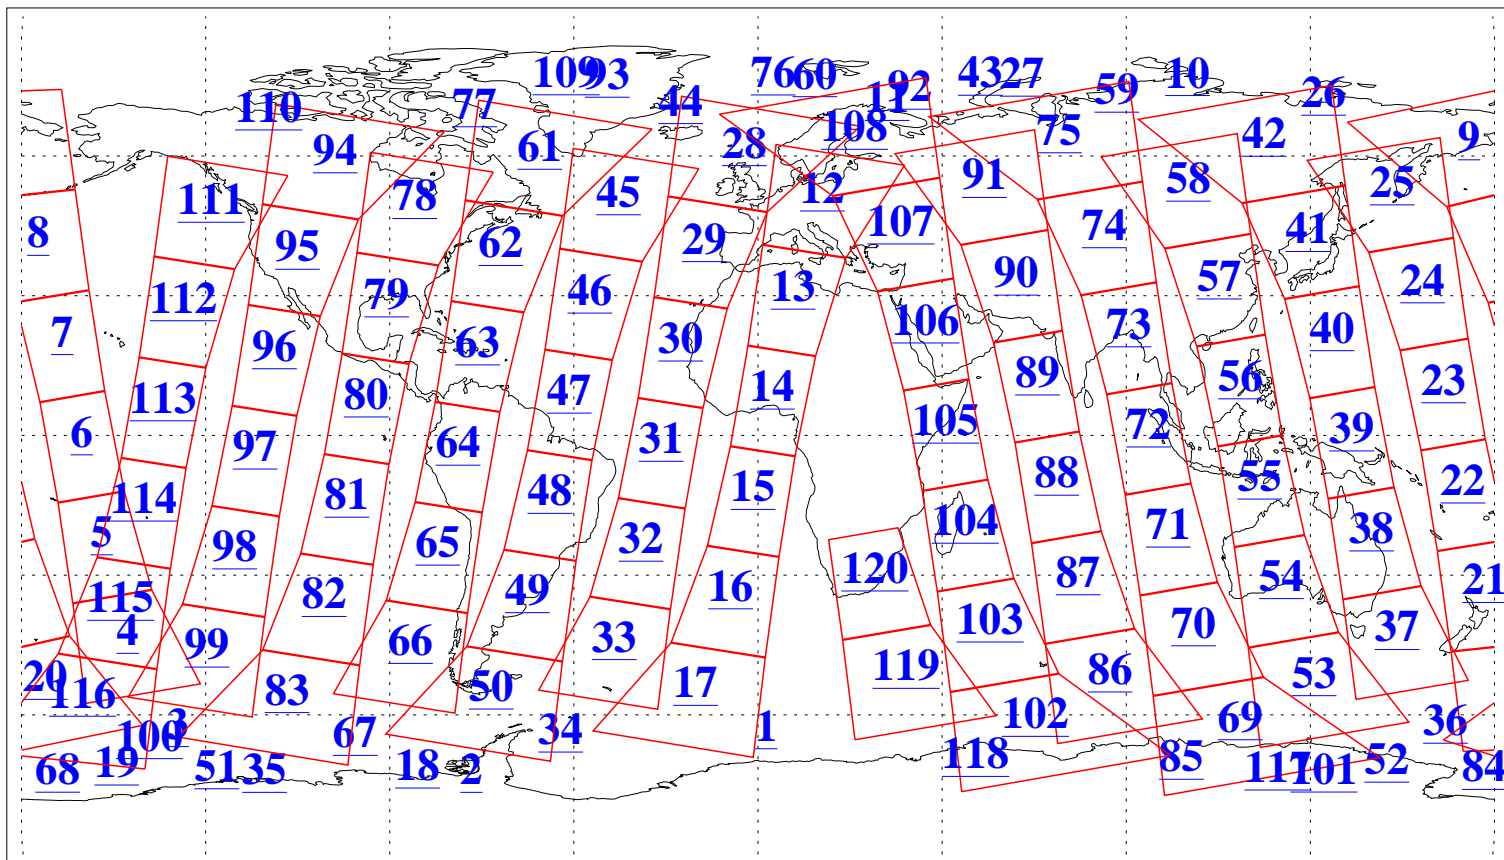

L1B Availability
AMSU Granules: 240
HSB Granules: 0
AIRS Granules: 240

18 Apr 2019
DoY 108
Aqua Day 6193
Granules: 1 to 120

Granules: 121 to 240

Legend: AMSU Available, HSB Available, AIRS Available

L1B Availability
AMSU Granules: 240
HSB Granules: 0
AIRS Granules: 240

18 Apr 2019
DoY 108
Aqua Day 6193
Ascending Granules

Descending Granules

Legend: AMSU Available, HSB Available, AIRS Available

L1B Availability
 AMSU Granules: 240
 HSB Granules: 0
 AIRS Granules: 240

18 Apr 2019
 DoY 108
 Aqua Day 6193

Northern Hemisphere Granules

Southern Hemisphere Granules

Legend: AMSU Available, HSB Available, AIRS Available