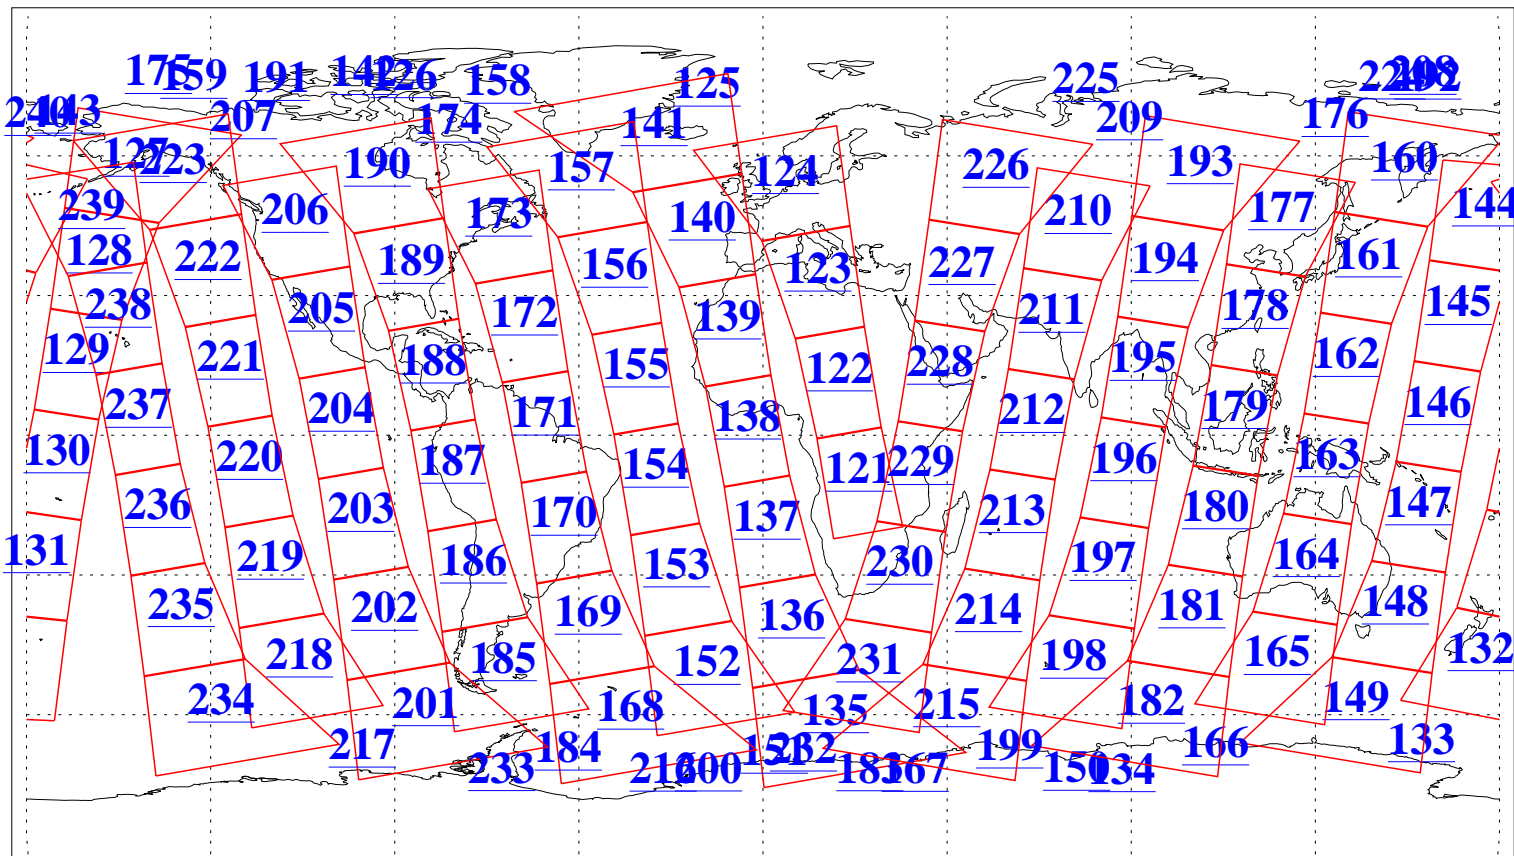

L1B Availability
AMSU Granules: 240
HSB Granules: 0
AIRS Granules: 240

18 Apr 2019
DoY 108
Aqua Day 6193
Granules: 1 to 120

Granules: 121 to 240

Legend: AMSU Available, HSB Available, AIRS Available

L1B Availability
AMSU Granules: 240
HSB Granules: 0
AIRS Granules: 240

18 Apr 2019
DoY 108
Aqua Day 6193
Ascending Granules

Descending Granules

Legend: AMSU Available, HSB Available, AIRS Available

L1B Availability
 AMSU Granules: 240
 HSB Granules: 0
 AIRS Granules: 240

18 Apr 2019
 DoY 108
 Aqua Day 6193

Northern Hemisphere Granules

Southern Hemisphere Granules

Legend: AMSU Available, HSB Available, AIRS Available