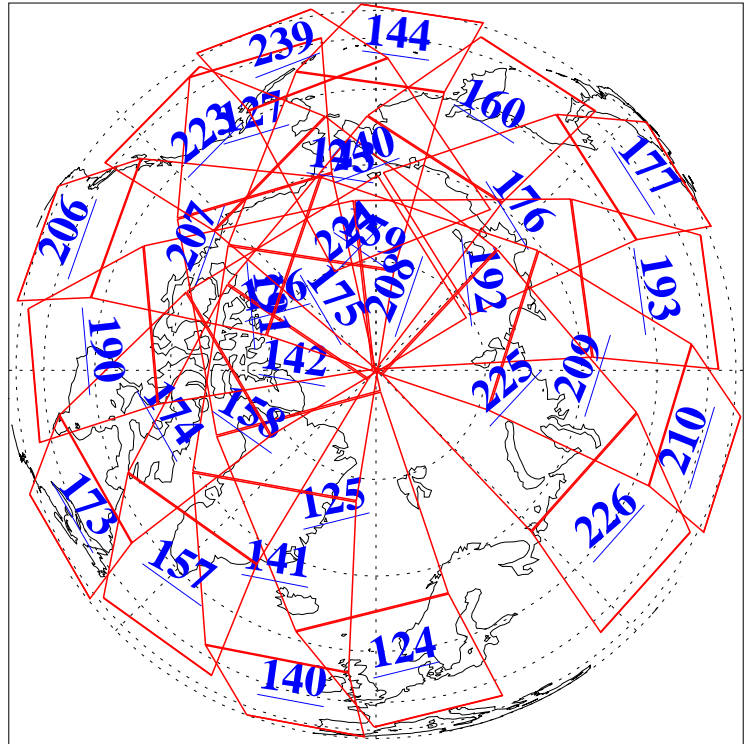

L1B Availability
AMSU Granules: 240
HSB Granules: 0
AIRS Granules: 240

18 Apr 2019
DoY 108
Aqua Day 6193
Granules: 1 to 120

Granules: 121 to 240

Legend: AMSU Available, HSB Available, AIRS Available

L1B Availability
AMSU Granules: 240
HSB Granules: 0
AIRS Granules: 240

18 Apr 2019
DoY 108
Aqua Day 6193
Ascending Granules

Descending Granules

Legend: AMSU Available, HSB Available, AIRS Available

L1B Availability
 AMSU Granules: 240
 HSB Granules: 0
 AIRS Granules: 240

18 Apr 2019
 DoY 108
 Aqua Day 6193

Northern Hemisphere Granules

Southern Hemisphere Granules

Legend: AMSU Available, HSB Available, AIRS Available