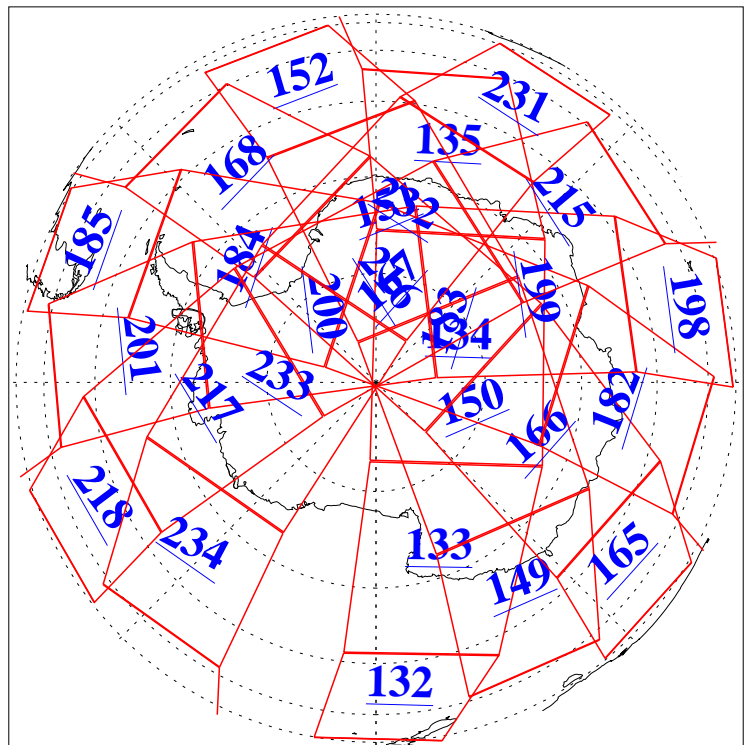

L1B Availability
AMSU Granules: 240
HSB Granules: 0
AIRS Granules: 240

18 Apr 2019
DoY 108
Aqua Day 6193
Granules: 1 to 120

Granules: 121 to 240

Legend: AMSU Available, HSB Available, AIRS Available

L1B Availability
AMSU Granules: 240
HSB Granules: 0
AIRS Granules: 240

18 Apr 2019
DoY 108
Aqua Day 6193
Ascending Granules

Descending Granules

Legend: AMSU Available, HSB Available, AIRS Available

L1B Availability
 AMSU Granules: 240
 HSB Granules: 0
 AIRS Granules: 240

18 Apr 2019
 DoY 108
 Aqua Day 6193

Northern Hemisphere Granules

Southern Hemisphere Granules

Legend: AMSU Available, HSB Available, AIRS Available