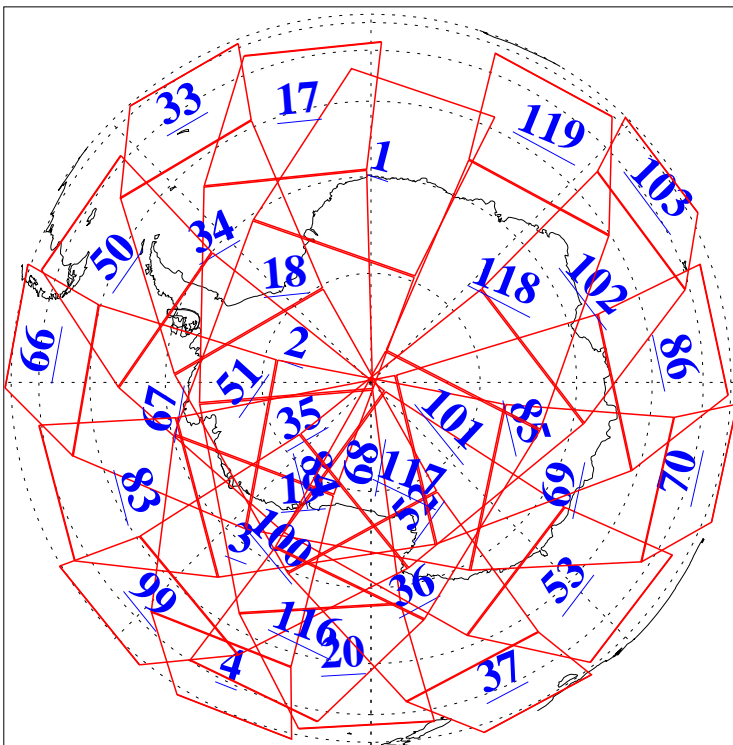

L1B Availability
AMSU Granules: 240
HSB Granules: 0
AIRS Granules: 240

18 Apr 2019
DoY 108
Aqua Day 6193
Granules: 1 to 120

Granules: 121 to 240

Legend: AMSU Available, HSB Available, AIRS Available

L1B Availability
AMSU Granules: 240
HSB Granules: 0
AIRS Granules: 240

18 Apr 2019
DoY 108
Aqua Day 6193
Ascending Granules

Descending Granules

Legend: AMSU Available, HSB Available, AIRS Available

L1B Availability
 AMSU Granules: 240
 HSB Granules: 0
 AIRS Granules: 240

18 Apr 2019
 DoY 108
 Aqua Day 6193

Northern Hemisphere Granules

Southern Hemisphere Granules

Legend: AMSU Available, HSB Available, AIRS Available