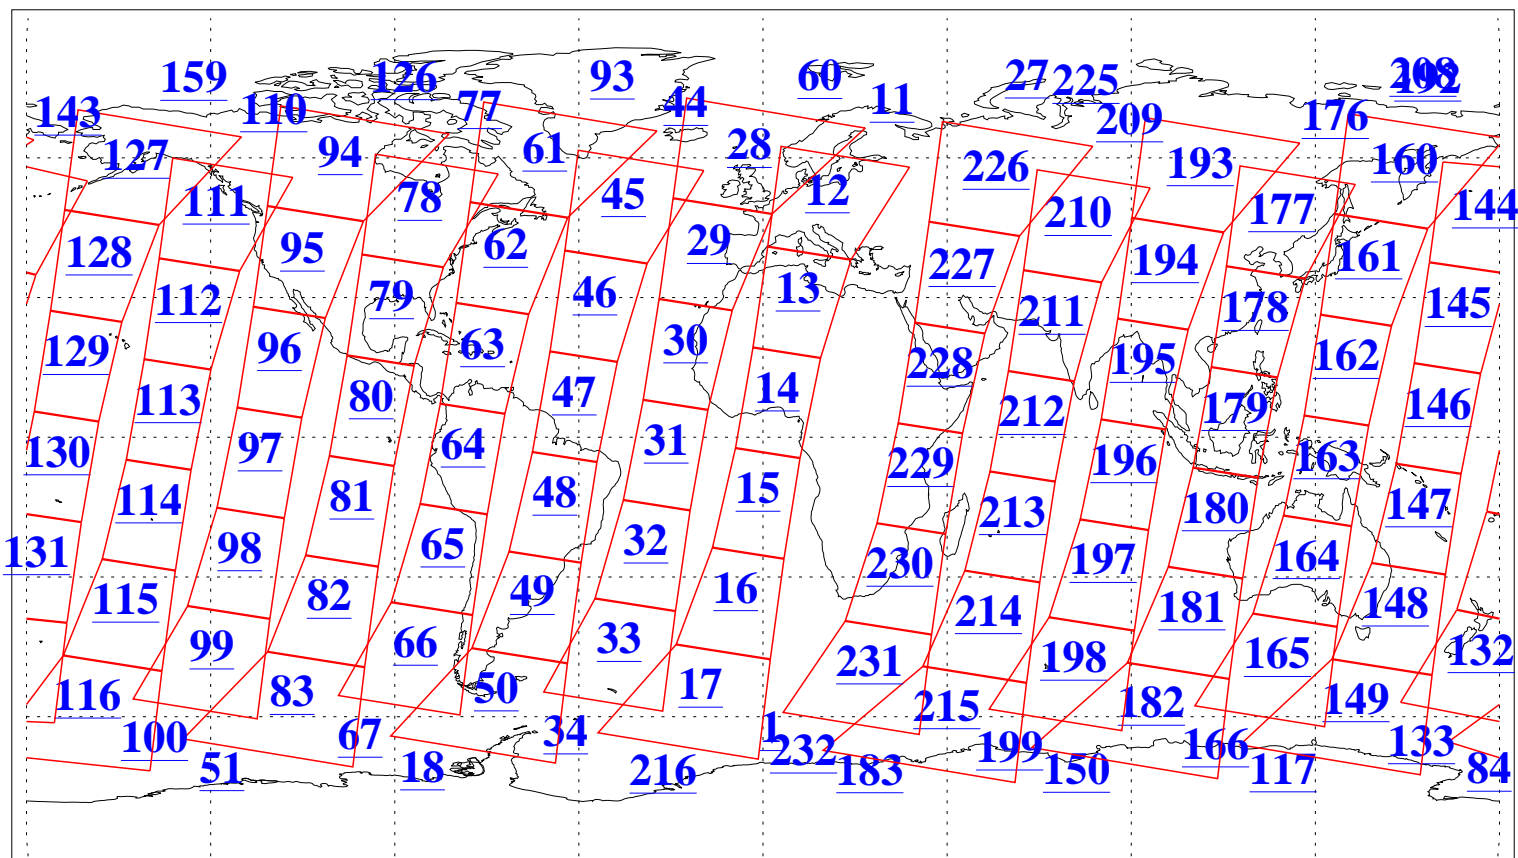

L1B Availability
AMSU Granules: 240
HSB Granules: 0
AIRS Granules: 240

18 Apr 2019
DoY 108
Aqua Day 6193
Granules: 1 to 120

Granules: 121 to 240

Legend: AMSU Available, HSB Available, AIRS Available

L1B Availability
AMSU Granules: 240
HSB Granules: 0
AIRS Granules: 240

18 Apr 2019
DoY 108
Aqua Day 6193
Ascending Granules

Descending Granules

Legend: AMSU Available, HSB Available, AIRS Available

L1B Availability
 AMSU Granules: 240
 HSB Granules: 0
 AIRS Granules: 240

18 Apr 2019
 DoY 108
 Aqua Day 6193

Northern Hemisphere Granules

Southern Hemisphere Granules

Legend: AMSU Available, HSB Available, AIRS Available