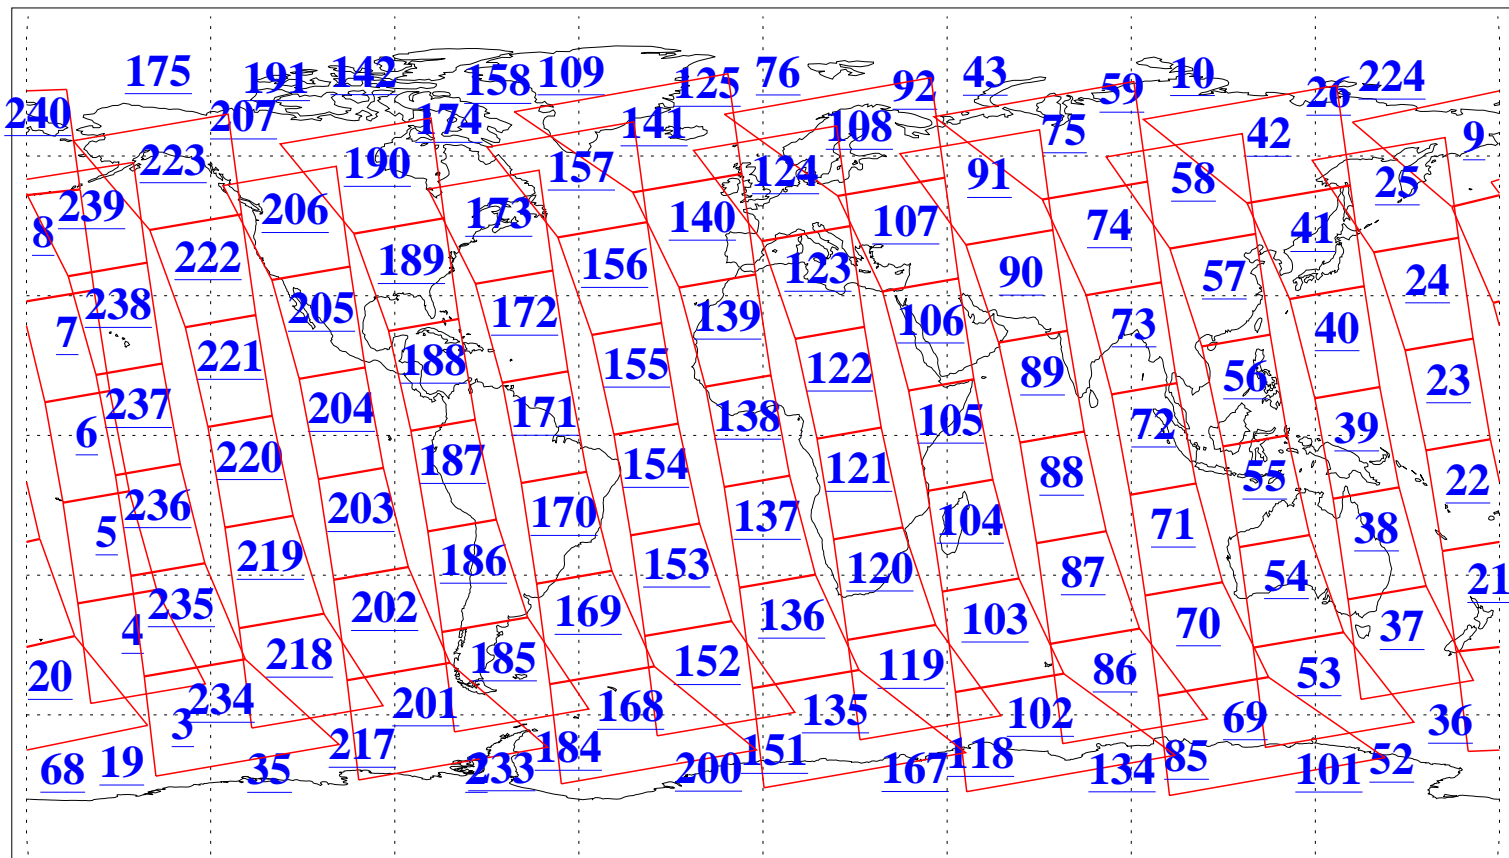

L1B Availability
AMSU Granules: 240
HSB Granules: 0
AIRS Granules: 240

18 Apr 2019
DoY 108
Aqua Day 6193
Granules: 1 to 120

Granules: 121 to 240

Legend: AMSU Available, HSB Available, AIRS Available

L1B Availability
AMSU Granules: 240
HSB Granules: 0
AIRS Granules: 240

18 Apr 2019
DoY 108
Aqua Day 6193
Ascending Granules

Descending Granules

Legend: AMSU Available, HSB Available, AIRS Available

L1B Availability
 AMSU Granules: 240
 HSB Granules: 0
 AIRS Granules: 240

18 Apr 2019
 DoY 108
 Aqua Day 6193

Northern Hemisphere Granules

Southern Hemisphere Granules

Legend: AMSU Available, HSB Available, AIRS Available