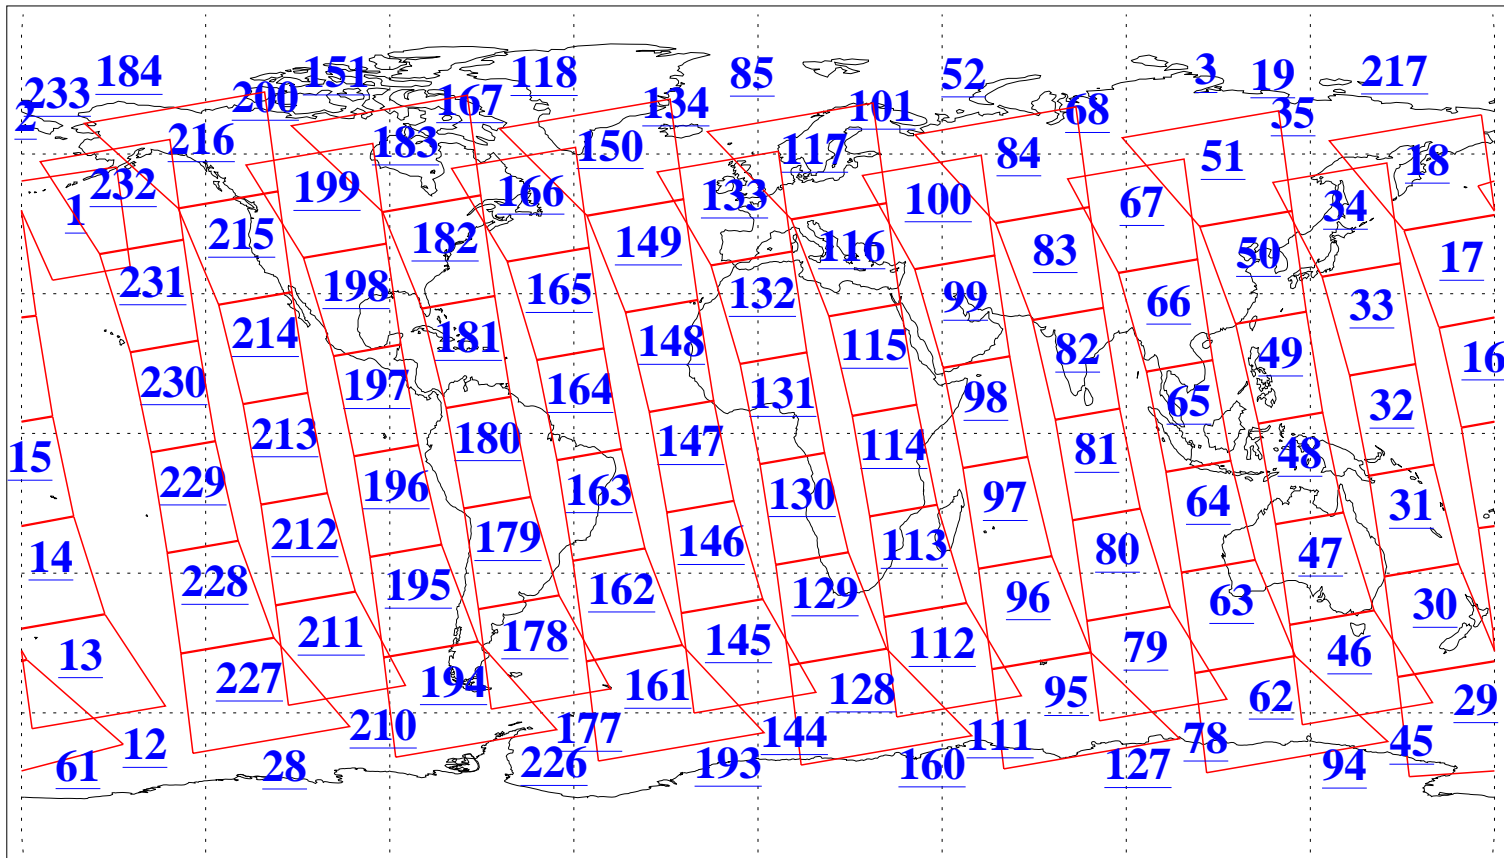

L1B Availability
AMSU Granules: 240
HSB Granules: 0
AIRS Granules: 240

17 Apr 2019
DoY 107
Aqua Day 6192
Granules: 1 to 120

Granules: 121 to 240

Legend: AMSU Available, HSB Available, AIRS Available

L1B Availability
AMSU Granules: 240
HSB Granules: 0
AIRS Granules: 240

17 Apr 2019
DoY 107
Aqua Day 6192
Ascending Granules

Descending Granules

Legend: AMSU Available, HSB Available, AIRS Available

L1B Availability
 AMSU Granules: 240
 HSB Granules: 0
 AIRS Granules: 240

17 Apr 2019
 DoY 107
 Aqua Day 6192

Northern Hemisphere Granules

Southern Hemisphere Granules

Legend: AMSU Available, HSB Available, AIRS Available