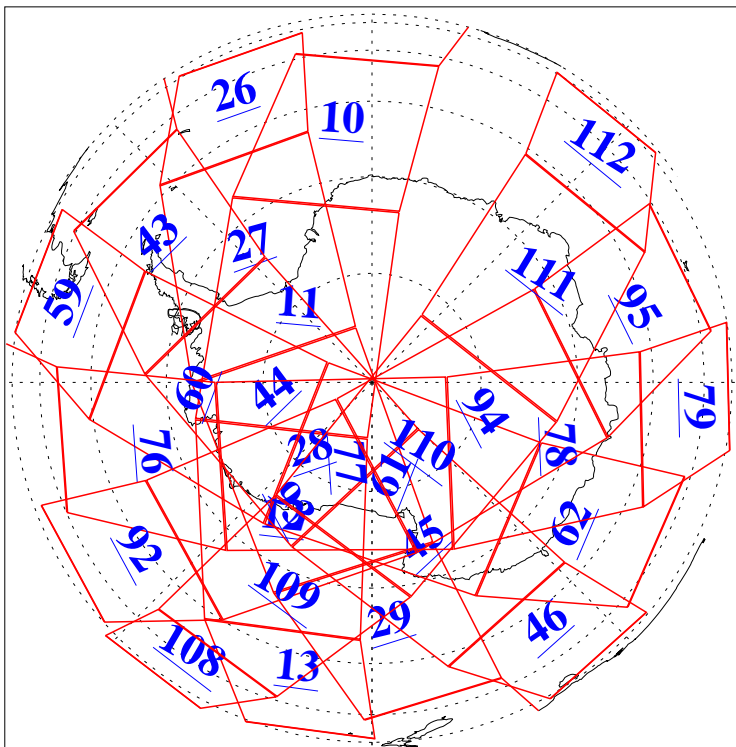

L1B Availability
AMSU Granules: 240
HSB Granules: 0
AIRS Granules: 240

17 Apr 2019
DoY 107
Aqua Day 6192
Granules: 1 to 120

Granules: 121 to 240

Legend: AMSU Available, HSB Available, AIRS Available

L1B Availability
AMSU Granules: 240
HSB Granules: 0
AIRS Granules: 240

17 Apr 2019
DoY 107
Aqua Day 6192
Ascending Granules

Descending Granules

Legend: AMSU Available, HSB Available, AIRS Available

L1B Availability
 AMSU Granules: 240
 HSB Granules: 0
 AIRS Granules: 240

17 Apr 2019
 DoY 107
 Aqua Day 6192

Northern Hemisphere Granules

Southern Hemisphere Granules

Legend: AMSU Available, HSB Available, AIRS Available