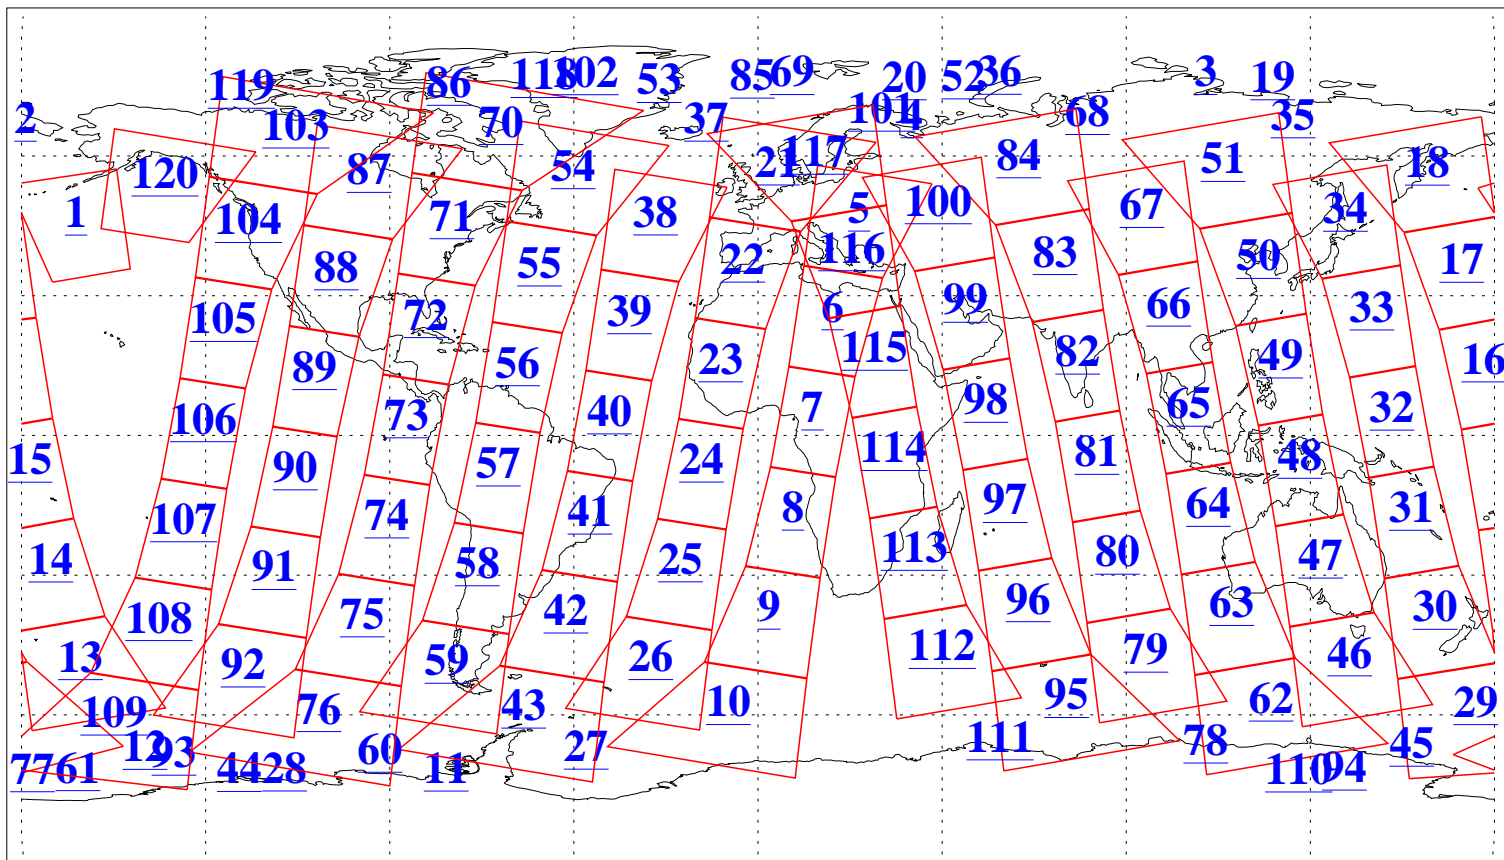

L1B Availability
AMSU Granules: 240
HSB Granules: 0
AIRS Granules: 240

17 Apr 2019
DoY 107
Aqua Day 6192
Granules: 1 to 120

Granules: 121 to 240

Legend: AMSU Available, HSB Available, AIRS Available

L1B Availability
AMSU Granules: 240
HSB Granules: 0
AIRS Granules: 240

17 Apr 2019
DoY 107
Aqua Day 6192
Ascending Granules

Descending Granules

Legend: AMSU Available, HSB Available, AIRS Available

L1B Availability
 AMSU Granules: 240
 HSB Granules: 0
 AIRS Granules: 240

17 Apr 2019
 DoY 107
 Aqua Day 6192

Northern Hemisphere Granules

Southern Hemisphere Granules

Legend: AMSU Available, HSB Available, AIRS Available