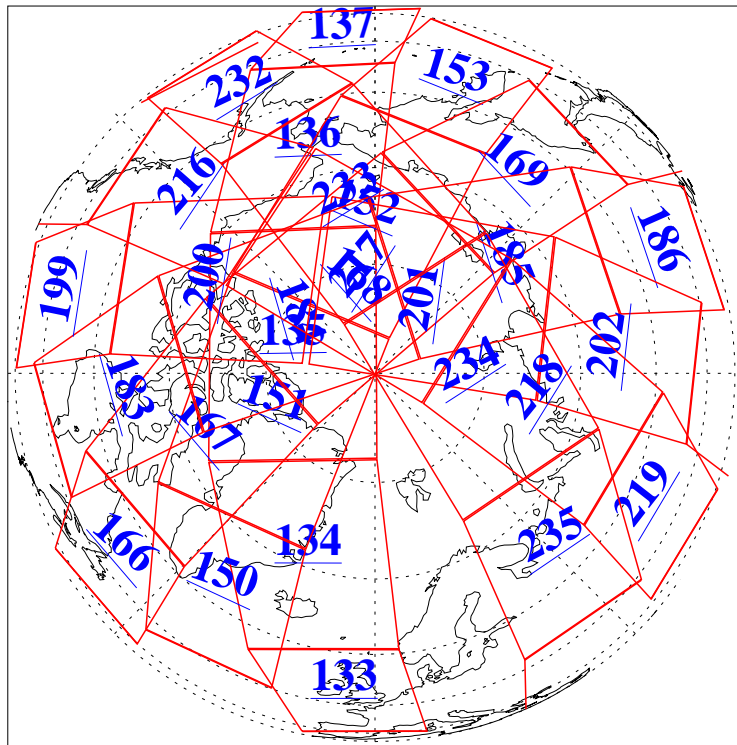

L1B Availability
AMSU Granules: 240
HSB Granules: 0
AIRS Granules: 240

17 Apr 2019
DoY 107
Aqua Day 6192
Granules: 1 to 120

Granules: 121 to 240

Legend: AMSU Available, HSB Available, AIRS Available

L1B Availability
AMSU Granules: 240
HSB Granules: 0
AIRS Granules: 240

17 Apr 2019
DoY 107
Aqua Day 6192
Ascending Granules

Descending Granules

Legend: AMSU Available, HSB Available, AIRS Available

L1B Availability
 AMSU Granules: 240
 HSB Granules: 0
 AIRS Granules: 240

17 Apr 2019
 DoY 107
 Aqua Day 6192

Northern Hemisphere Granules

Southern Hemisphere Granules

Legend: AMSU Available, HSB Available, AIRS Available