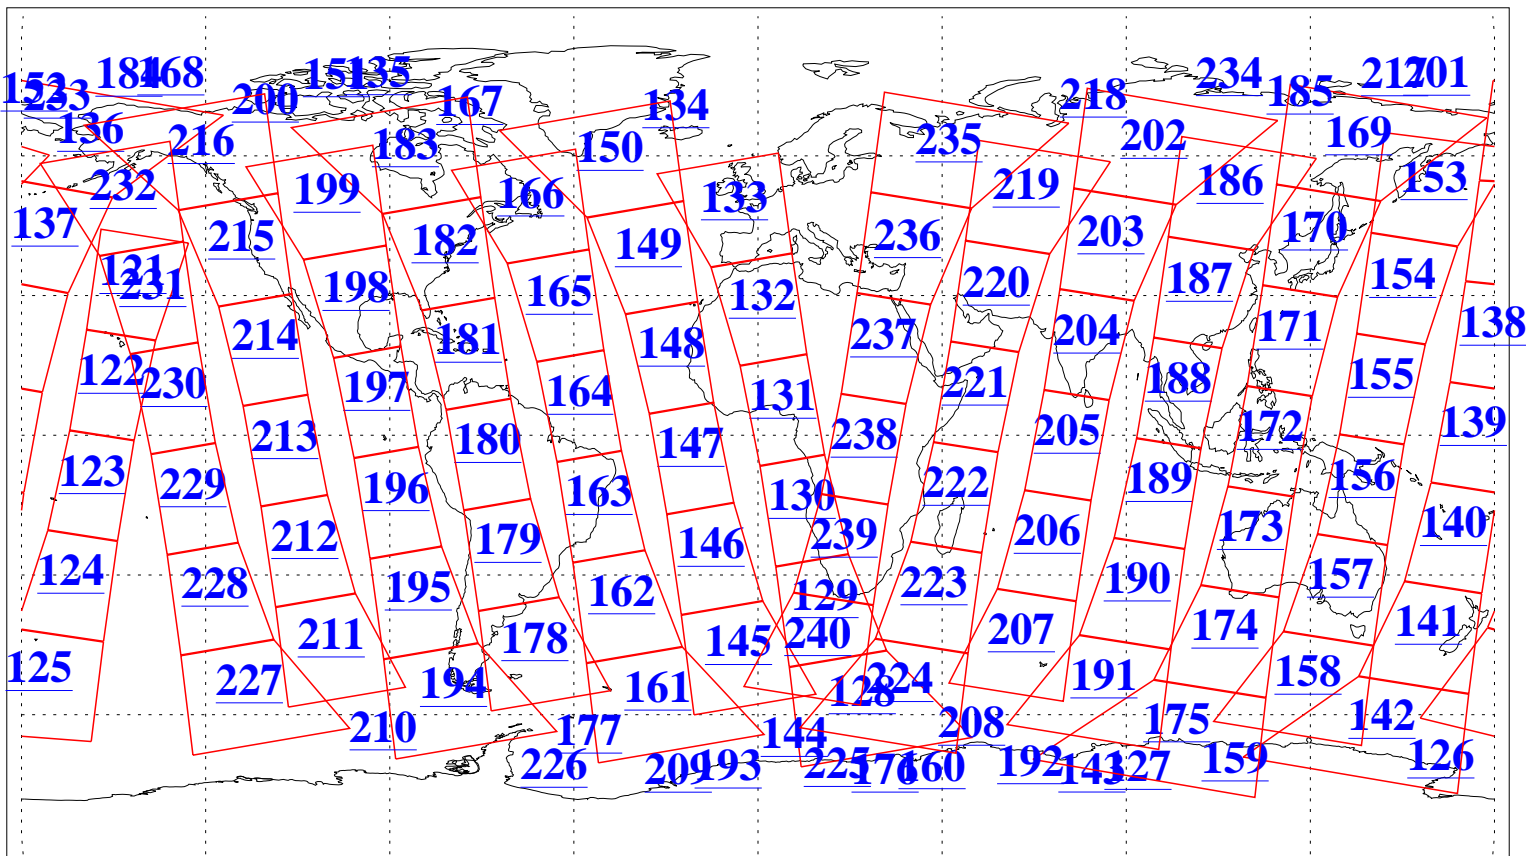

L1B Availability
AMSU Granules: 240
HSB Granules: 0
AIRS Granules: 240

17 Apr 2019
DoY 107
Aqua Day 6192
Granules: 1 to 120

Granules: 121 to 240

Legend: AMSU Available, HSB Available, AIRS Available

L1B Availability
AMSU Granules: 240
HSB Granules: 0
AIRS Granules: 240

17 Apr 2019
DoY 107
Aqua Day 6192
Ascending Granules

Descending Granules

Legend: AMSU Available, HSB Available, AIRS Available

L1B Availability
 AMSU Granules: 240
 HSB Granules: 0
 AIRS Granules: 240

17 Apr 2019
 DoY 107
 Aqua Day 6192

Northern Hemisphere Granules

Southern Hemisphere Granules

Legend: AMSU Available, HSB Available, AIRS Available