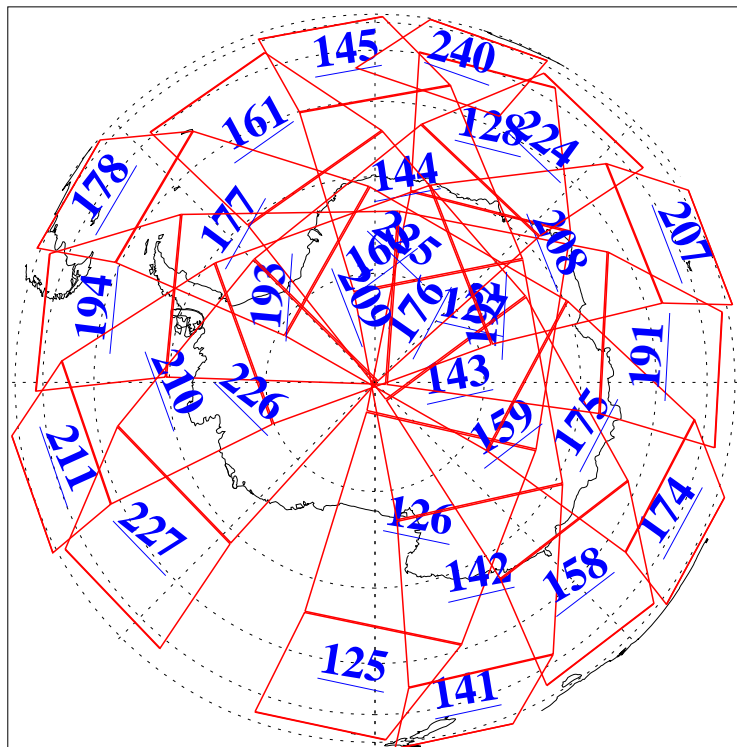

L1B Availability
AMSU Granules: 240
HSB Granules: 0
AIRS Granules: 240

17 Apr 2019
DoY 107
Aqua Day 6192
Granules: 1 to 120

Granules: 121 to 240

Legend: AMSU Available, HSB Available, AIRS Available

L1B Availability
AMSU Granules: 240
HSB Granules: 0
AIRS Granules: 240

17 Apr 2019
DoY 107
Aqua Day 6192
Ascending Granules

Descending Granules

Legend: AMSU Available, HSB Available, AIRS Available

L1B Availability
 AMSU Granules: 240
 HSB Granules: 0
 AIRS Granules: 240

17 Apr 2019
 DoY 107
 Aqua Day 6192

Northern Hemisphere Granules

Southern Hemisphere Granules

Legend: AMSU Available, HSB Available, AIRS Available