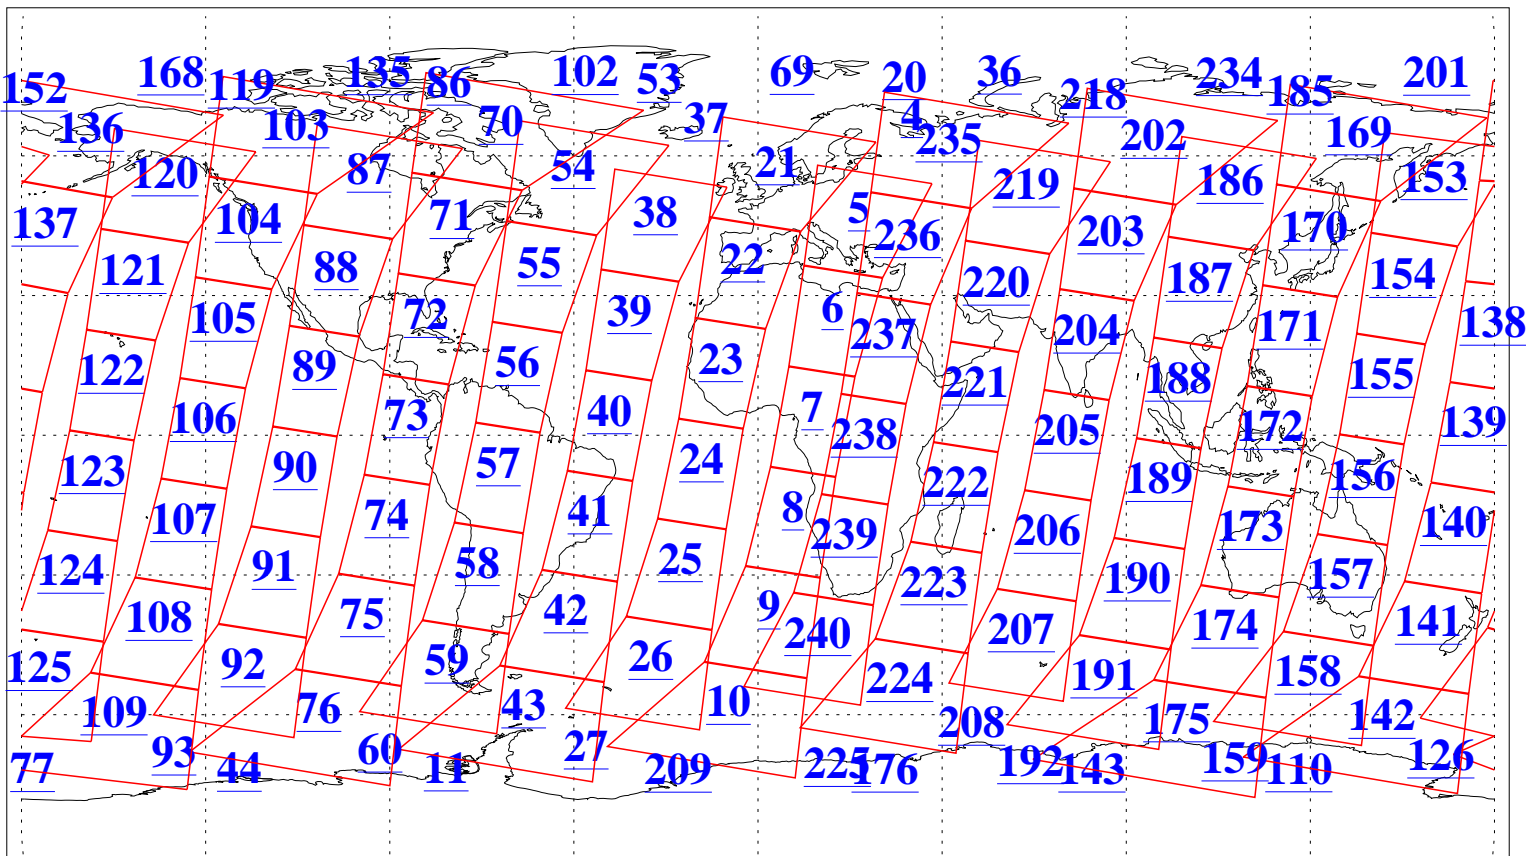

L1B Availability
AMSU Granules: 240
HSB Granules: 0
AIRS Granules: 240

17 Apr 2019
DoY 107
Aqua Day 6192
Granules: 1 to 120

Granules: 121 to 240

Legend: AMSU Available, HSB Available, AIRS Available

L1B Availability
AMSU Granules: 240
HSB Granules: 0
AIRS Granules: 240

17 Apr 2019
DoY 107
Aqua Day 6192
Ascending Granules

Descending Granules

Legend: AMSU Available, HSB Available, AIRS Available

L1B Availability
 AMSU Granules: 240
 HSB Granules: 0
 AIRS Granules: 240

17 Apr 2019
 DoY 107
 Aqua Day 6192

Northern Hemisphere Granules

Southern Hemisphere Granules

Legend: AMSU Available, HSB Available, AIRS Available