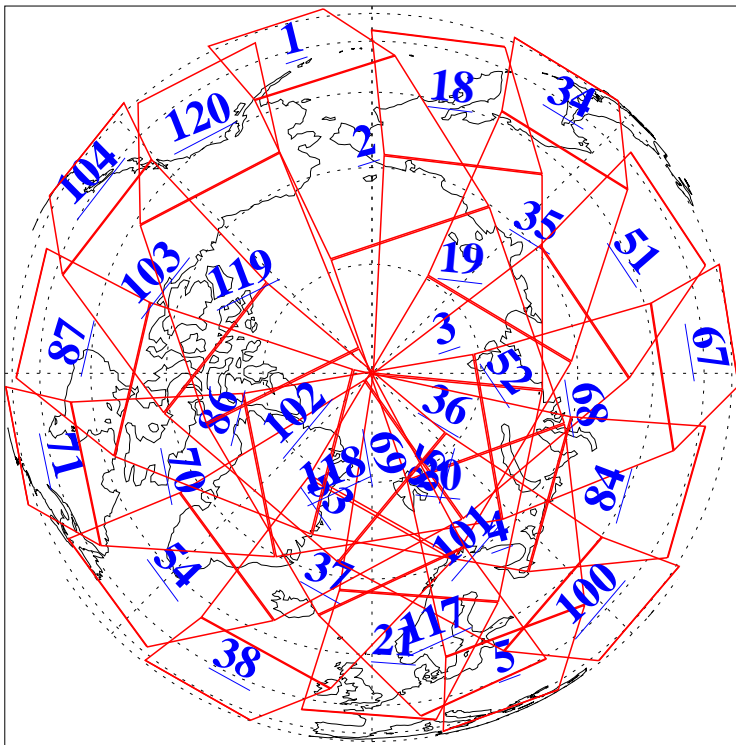

L1B Availability
AMSU Granules: 240
HSB Granules: 0
AIRS Granules: 240

17 Apr 2019
DoY 107
Aqua Day 6192
Granules: 1 to 120

Granules: 121 to 240

Legend: AMSU Available, HSB Available, AIRS Available

L1B Availability
AMSU Granules: 240
HSB Granules: 0
AIRS Granules: 240

17 Apr 2019
DoY 107
Aqua Day 6192
Ascending Granules

Descending Granules

Legend: AMSU Available, HSB Available, AIRS Available

L1B Availability
 AMSU Granules: 240
 HSB Granules: 0
 AIRS Granules: 240

17 Apr 2019
 DoY 107
 Aqua Day 6192

Northern Hemisphere Granules

Southern Hemisphere Granules

Legend: AMSU Available, HSB Available, AIRS Available