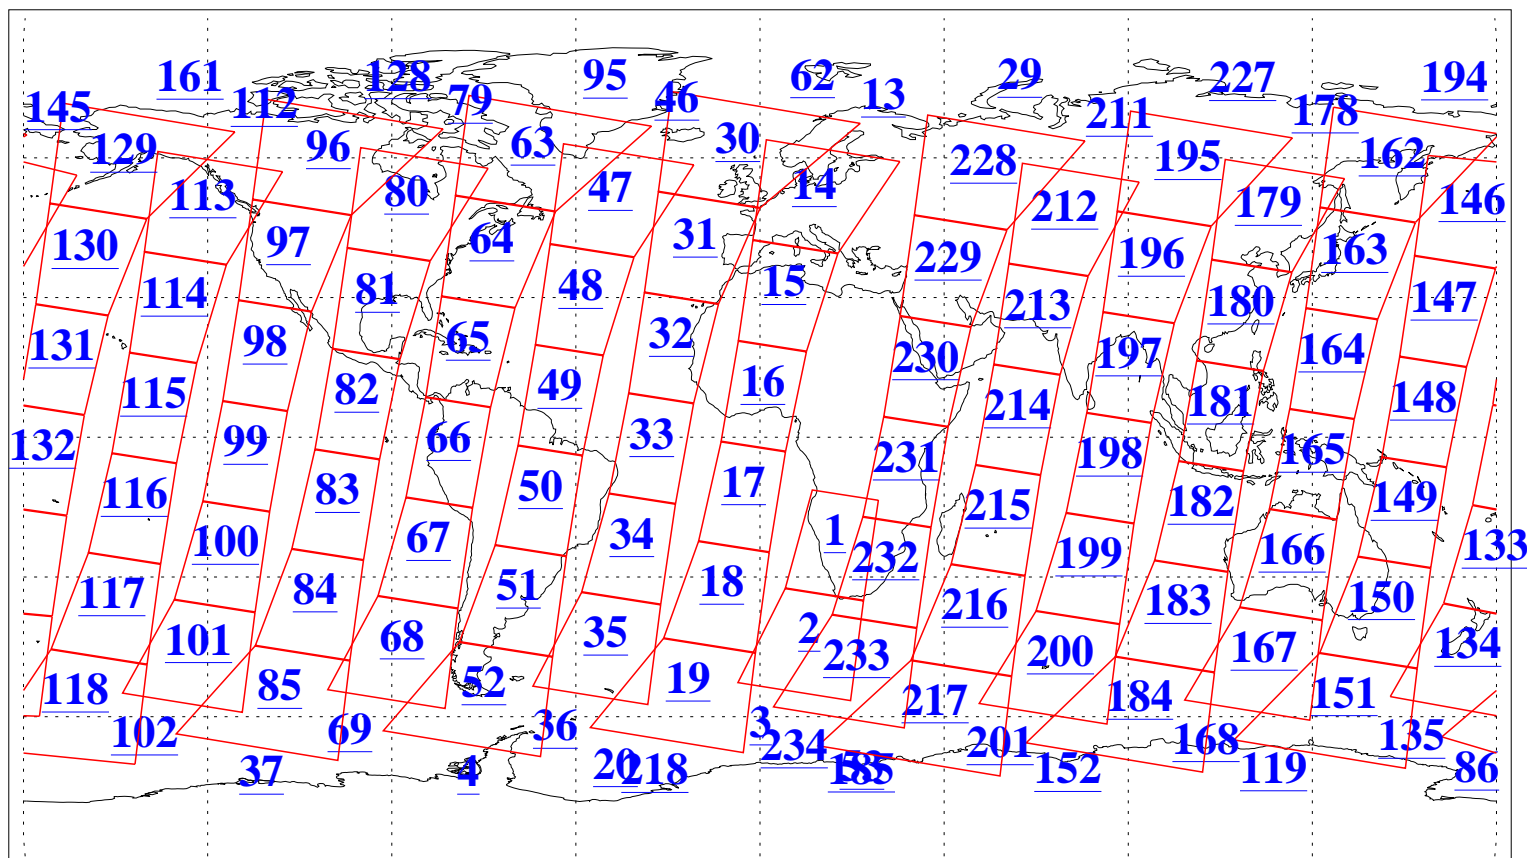

L1B Availability
AMSU Granules: 240
HSB Granules: 0
AIRS Granules: 240

16 Apr 2019
DoY 106
Aqua Day 6191
Granules: 1 to 120

Granules: 121 to 240

Legend: AMSU Available, HSB Available, AIRS Available

L1B Availability
AMSU Granules: 240
HSB Granules: 0
AIRS Granules: 240

16 Apr 2019
DoY 106
Aqua Day 6191
Ascending Granules

Descending Granules

Legend: AMSU Available, HSB Available, AIRS Available

L1B Availability
 AMSU Granules: 240
 HSB Granules: 0
 AIRS Granules: 240

16 Apr 2019
 DoY 106
 Aqua Day 6191

Northern Hemisphere Granules

Southern Hemisphere Granules

Legend: AMSU Available, HSB Available, AIRS Available