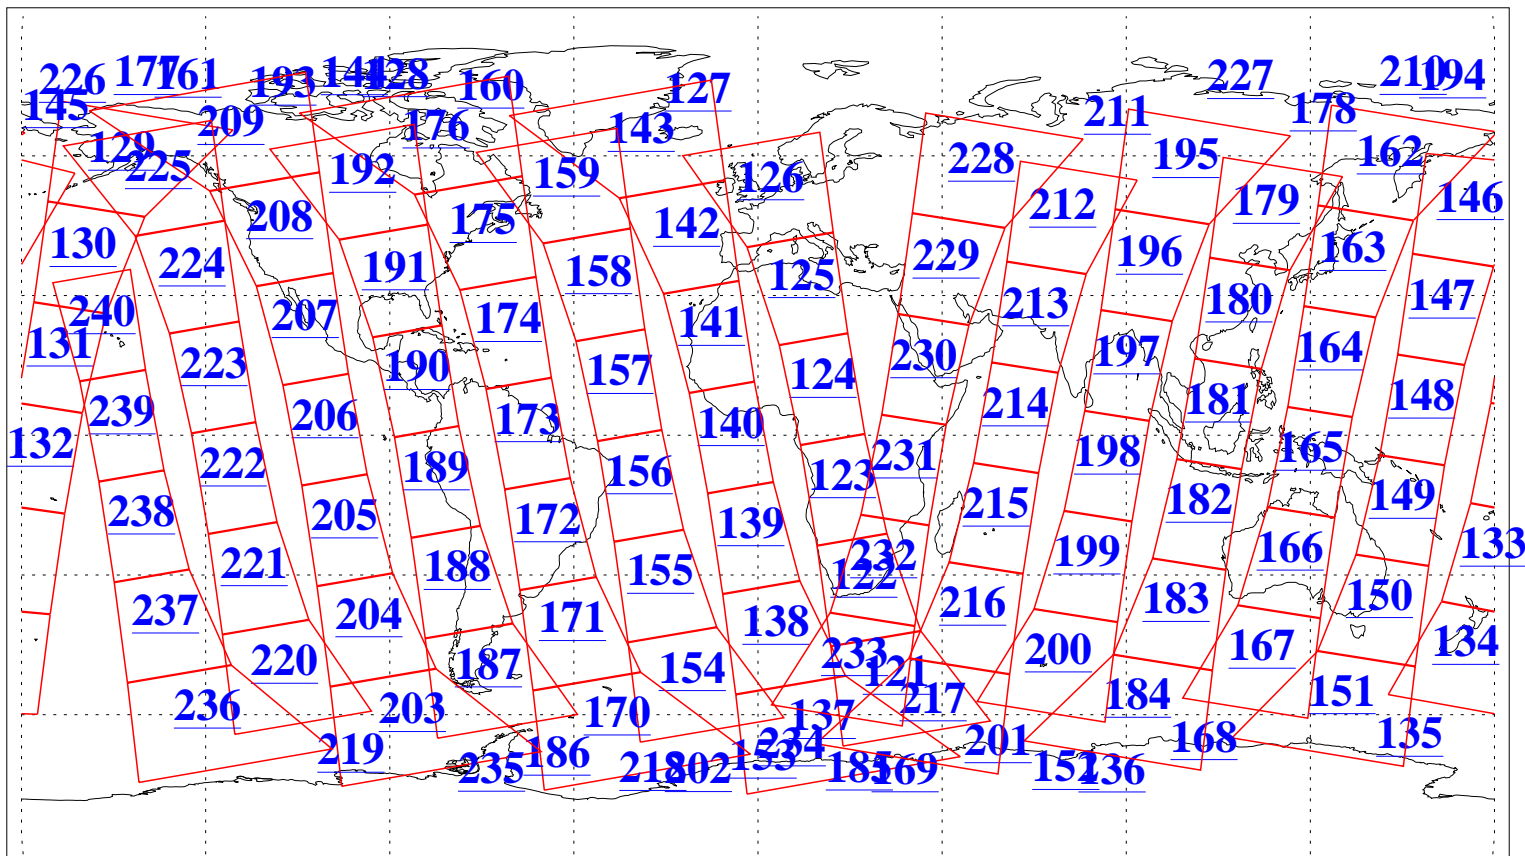

L1B Availability
AMSU Granules: 240
HSB Granules: 0
AIRS Granules: 240

16 Apr 2019
DoY 106
Aqua Day 6191
Granules: 1 to 120

Granules: 121 to 240

Legend: AMSU Available, HSB Available, AIRS Available

L1B Availability
AMSU Granules: 240
HSB Granules: 0
AIRS Granules: 240

16 Apr 2019
DoY 106
Aqua Day 6191
Ascending Granules

Descending Granules

Legend: AMSU Available, HSB Available, AIRS Available

L1B Availability
 AMSU Granules: 240
 HSB Granules: 0
 AIRS Granules: 240

16 Apr 2019
 DoY 106
 Aqua Day 6191

Northern Hemisphere Granules

Southern Hemisphere Granules

Legend: AMSU Available, HSB Available, AIRS Available