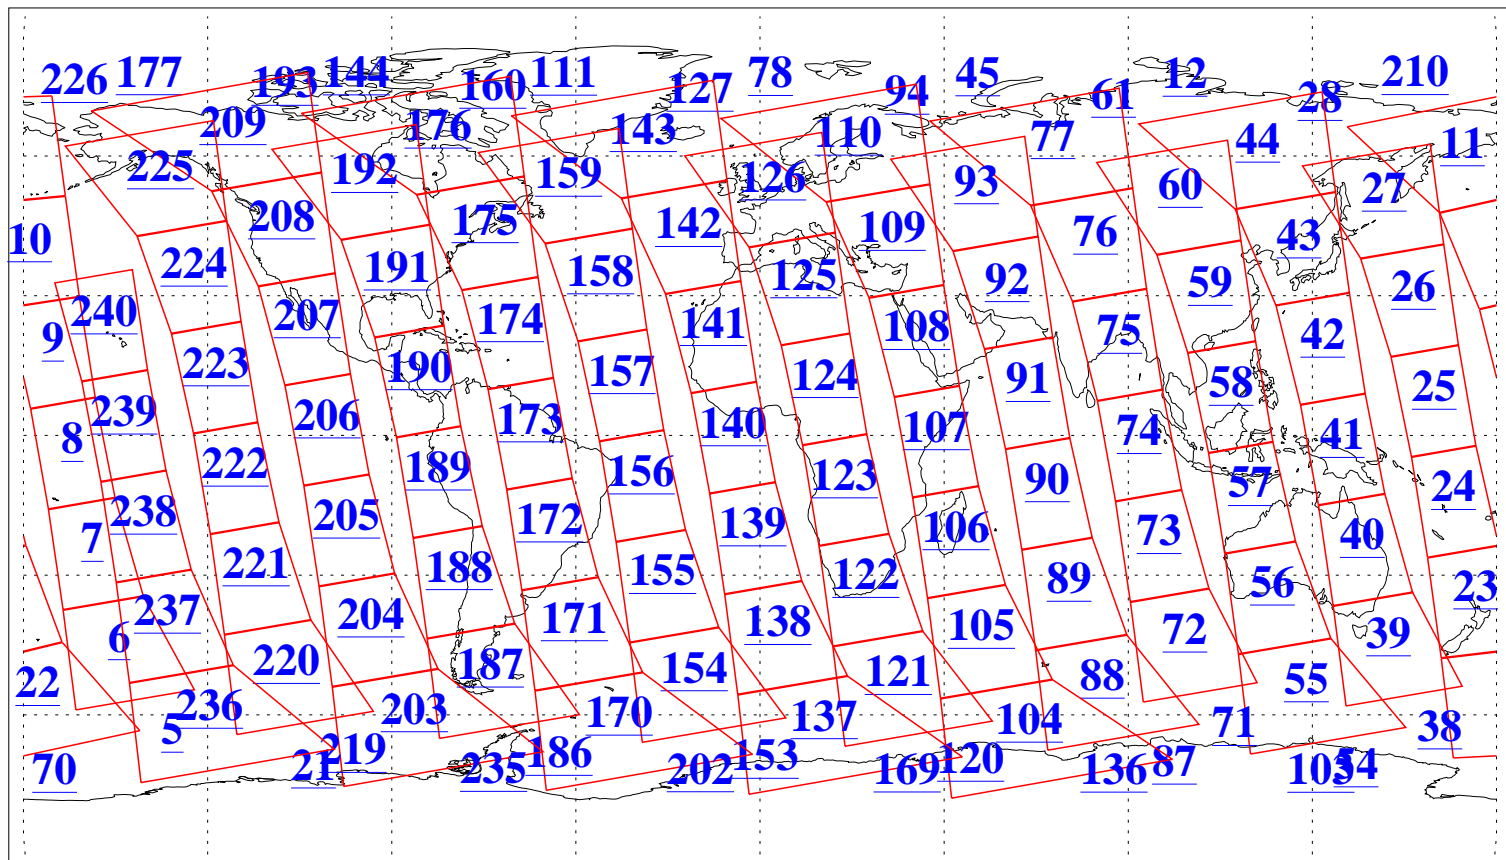

L1B Availability
AMSU Granules: 240
HSB Granules: 0
AIRS Granules: 240

16 Apr 2019
DoY 106
Aqua Day 6191
Granules: 1 to 120

Granules: 121 to 240

Legend: AMSU Available, HSB Available, AIRS Available

L1B Availability
AMSU Granules: 240
HSB Granules: 0
AIRS Granules: 240

16 Apr 2019
DoY 106
Aqua Day 6191
Ascending Granules

Descending Granules

Legend: AMSU Available, HSB Available, AIRS Available

L1B Availability
 AMSU Granules: 240
 HSB Granules: 0
 AIRS Granules: 240

16 Apr 2019
 DoY 106
 Aqua Day 6191

Northern Hemisphere Granules

Southern Hemisphere Granules

Legend: AMSU Available, HSB Available, AIRS Available