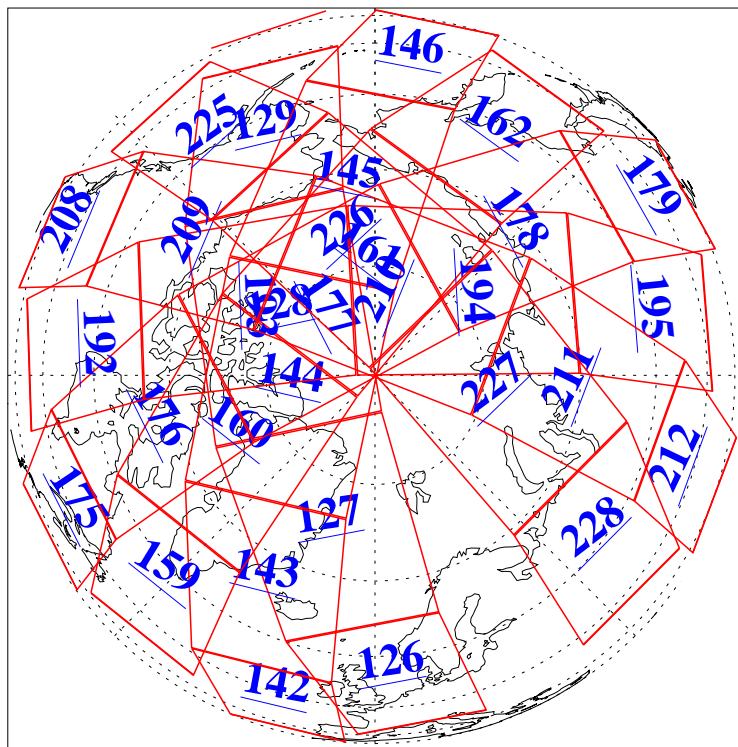

L1B Availability
AMSU Granules: 240
HSB Granules: 0
AIRS Granules: 240

16 Apr 2019
DoY 106
Aqua Day 6191
Granules: 1 to 120

Granules: 121 to 240

Legend: AMSU Available, HSB Available, AIRS Available

L1B Availability
AMSU Granules: 240
HSB Granules: 0
AIRS Granules: 240

16 Apr 2019
DoY 106
Aqua Day 6191
Ascending Granules

Descending Granules

Legend: AMSU Available, HSB Available, AIRS Available

L1B Availability
 AMSU Granules: 240
 HSB Granules: 0
 AIRS Granules: 240

16 Apr 2019
 DoY 106
 Aqua Day 6191

Northern Hemisphere Granules

Southern Hemisphere Granules

Legend: AMSU Available, HSB Available, AIRS Available