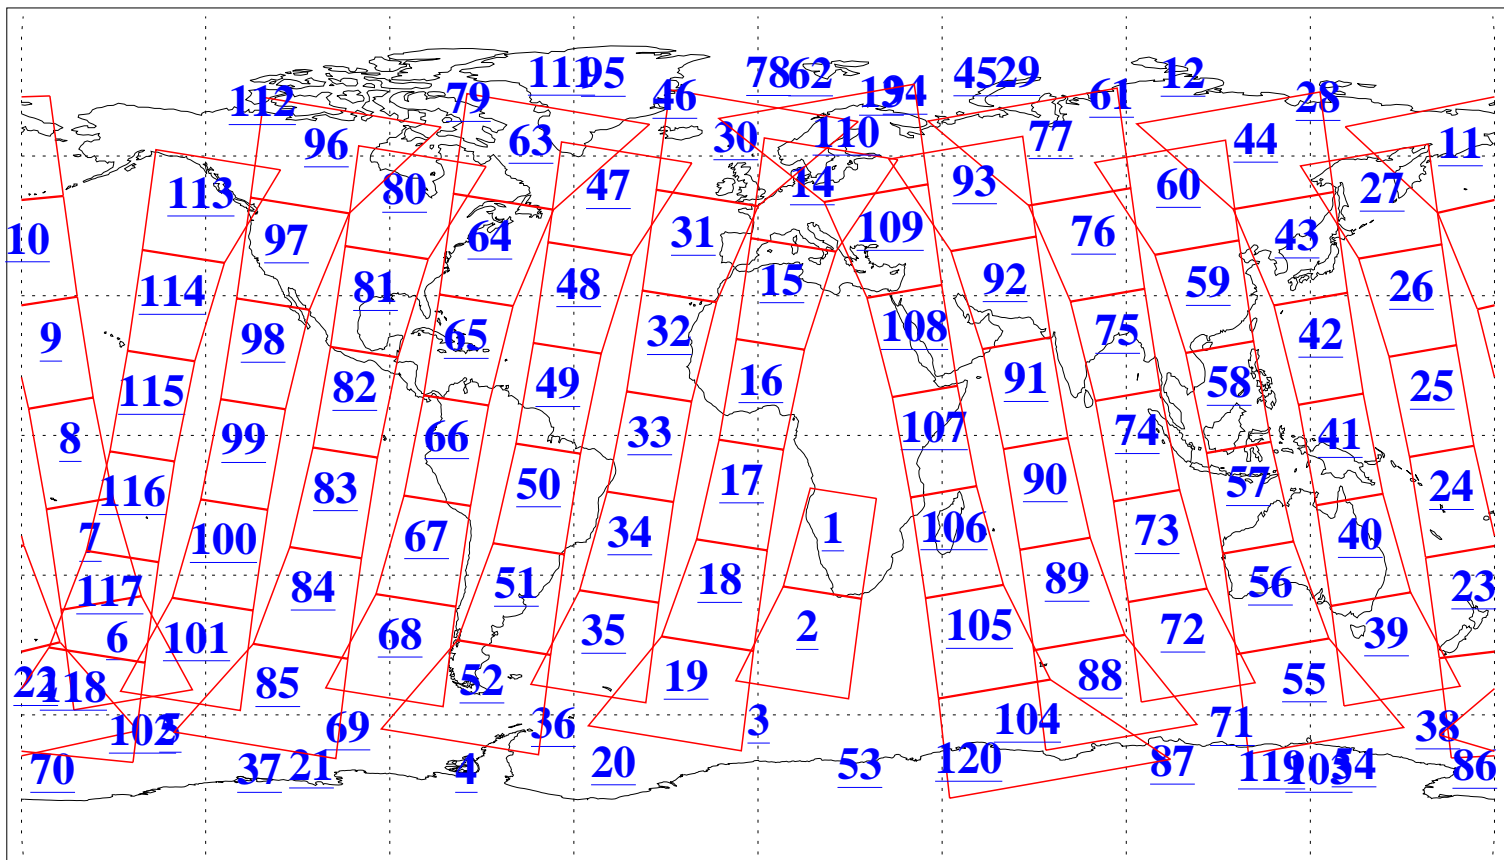

L1B Availability
AMSU Granules: 240
HSB Granules: 0
AIRS Granules: 240

16 Apr 2019
DoY 106
Aqua Day 6191
Granules: 1 to 120

Granules: 121 to 240

Legend: AMSU Available, HSB Available, AIRS Available

L1B Availability
AMSU Granules: 240
HSB Granules: 0
AIRS Granules: 240

16 Apr 2019
DoY 106
Aqua Day 6191
Ascending Granules

Descending Granules

Legend: AMSU Available, HSB Available, AIRS Available

L1B Availability
 AMSU Granules: 240
 HSB Granules: 0
 AIRS Granules: 240

16 Apr 2019
 DoY 106
 Aqua Day 6191

Northern Hemisphere Granules

Southern Hemisphere Granules

Legend: AMSU Available, HSB Available, AIRS Available