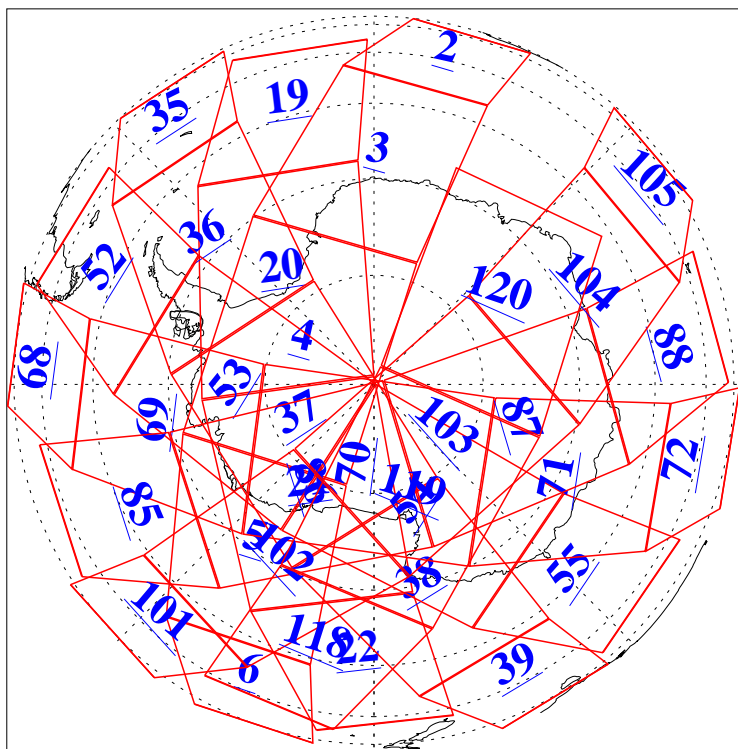

L1B Availability
AMSU Granules: 240
HSB Granules: 0
AIRS Granules: 240

16 Apr 2019
DoY 106
Aqua Day 6191
Granules: 1 to 120

Granules: 121 to 240

Legend: AMSU Available, HSB Available, AIRS Available

L1B Availability
AMSU Granules: 240
HSB Granules: 0
AIRS Granules: 240

16 Apr 2019
DoY 106
Aqua Day 6191
Ascending Granules

Descending Granules

Legend: AMSU Available, HSB Available, AIRS Available

L1B Availability
 AMSU Granules: 240
 HSB Granules: 0
 AIRS Granules: 240

16 Apr 2019
 DoY 106
 Aqua Day 6191

Northern Hemisphere Granules

Southern Hemisphere Granules

Legend: AMSU Available, HSB Available, AIRS Available