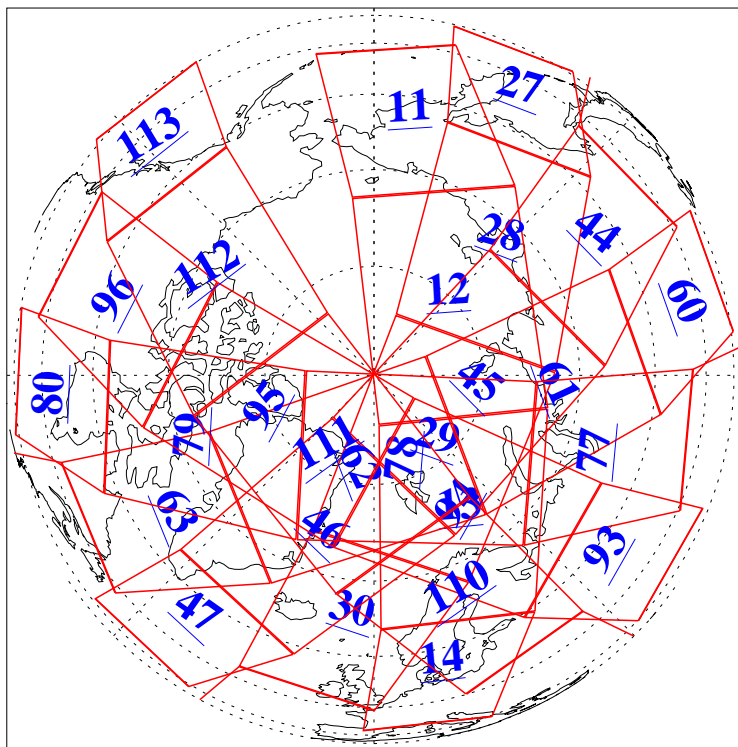

L1B Availability
AMSU Granules: 240
HSB Granules: 0
AIRS Granules: 240

16 Apr 2019
DoY 106
Aqua Day 6191
Granules: 1 to 120

Granules: 121 to 240

Legend: AMSU Available, HSB Available, AIRS Available

L1B Availability
AMSU Granules: 240
HSB Granules: 0
AIRS Granules: 240

16 Apr 2019
DoY 106
Aqua Day 6191
Ascending Granules

Descending Granules

Legend: AMSU Available, HSB Available, AIRS Available

L1B Availability
 AMSU Granules: 240
 HSB Granules: 0
 AIRS Granules: 240

16 Apr 2019
 DoY 106
 Aqua Day 6191

Northern Hemisphere Granules

Southern Hemisphere Granules

Legend: AMSU Available, HSB Available, AIRS Available