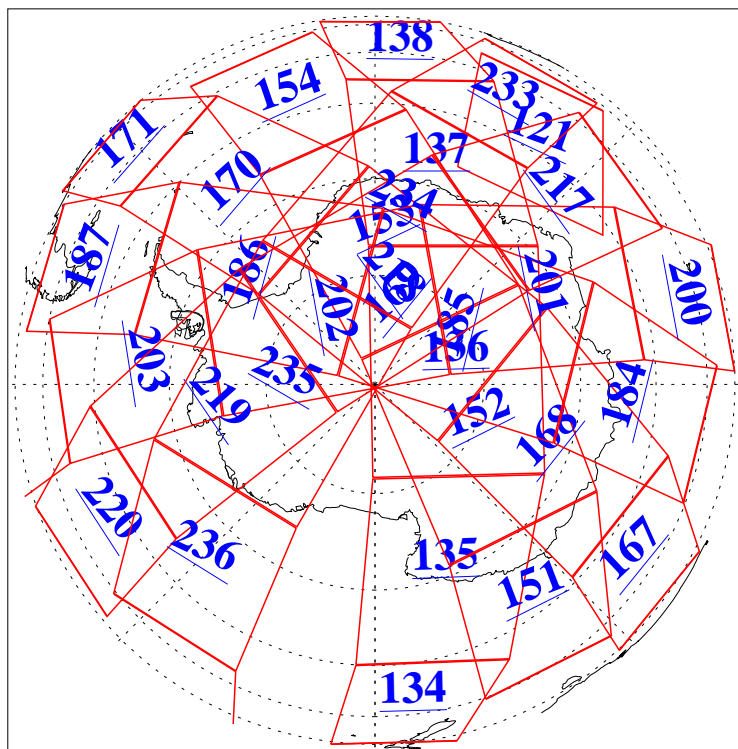

L1B Availability
AMSU Granules: 240
HSB Granules: 0
AIRS Granules: 240

16 Apr 2019
DoY 106
Aqua Day 6191
Granules: 1 to 120

Granules: 121 to 240

Legend: AMSU Available, HSB Available, AIRS Available

L1B Availability
AMSU Granules: 240
HSB Granules: 0
AIRS Granules: 240

16 Apr 2019
DoY 106
Aqua Day 6191
Ascending Granules

Descending Granules

Legend: AMSU Available, HSB Available, AIRS Available

L1B Availability
 AMSU Granules: 240
 HSB Granules: 0
 AIRS Granules: 240

16 Apr 2019
 DoY 106
 Aqua Day 6191

Northern Hemisphere Granules

Southern Hemisphere Granules

Legend: AMSU Available, HSB Available, AIRS Available