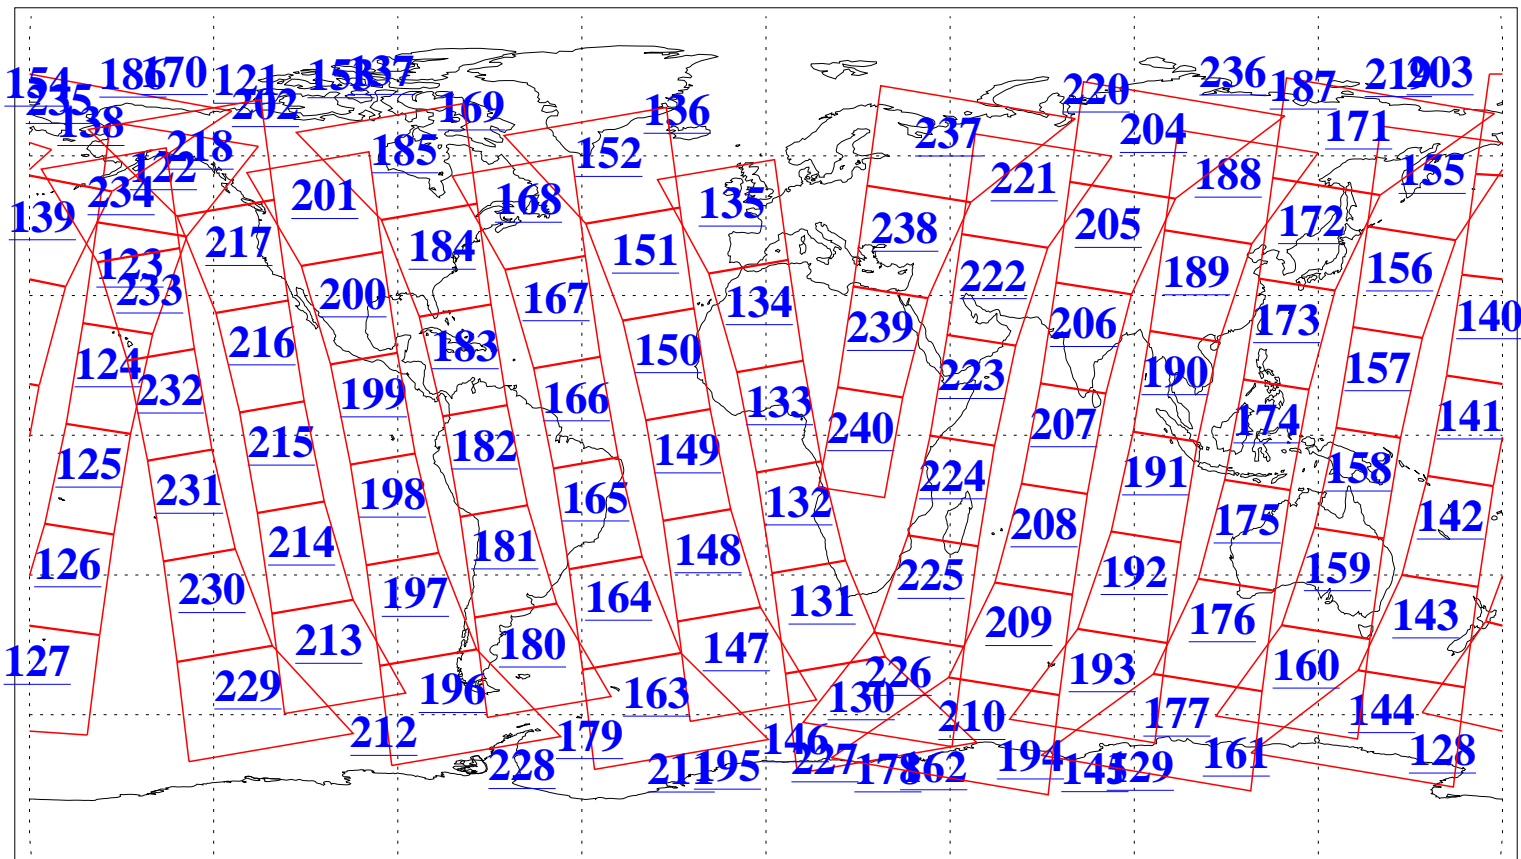

L1B Availability
AMSU Granules: 240
HSB Granules: 0
AIRS Granules: 238

15 Apr 2019
DoY 105
Aqua Day 6190
Granules: 1 to 120

Granules: 121 to 240

Legend: AMSU Available, HSB Available, AIRS Available

L1B Availability
AMSU Granules: 240
HSB Granules: 0
AIRS Granules: 238

15 Apr 2019
DoY 105
Aqua Day 6190

Ascending Granules

Descending Granules

Legend: AMSU Available, HSB Available, AIRS Available

L1B Availability
 AMSU Granules: 240
 HSB Granules: 0
 AIRS Granules: 238

15 Apr 2019
 DoY 105
 Aqua Day 6190

Northern Hemisphere Granules

Southern Hemisphere Granules

Legend: AMSU Available, HSB Available, AIRS Available