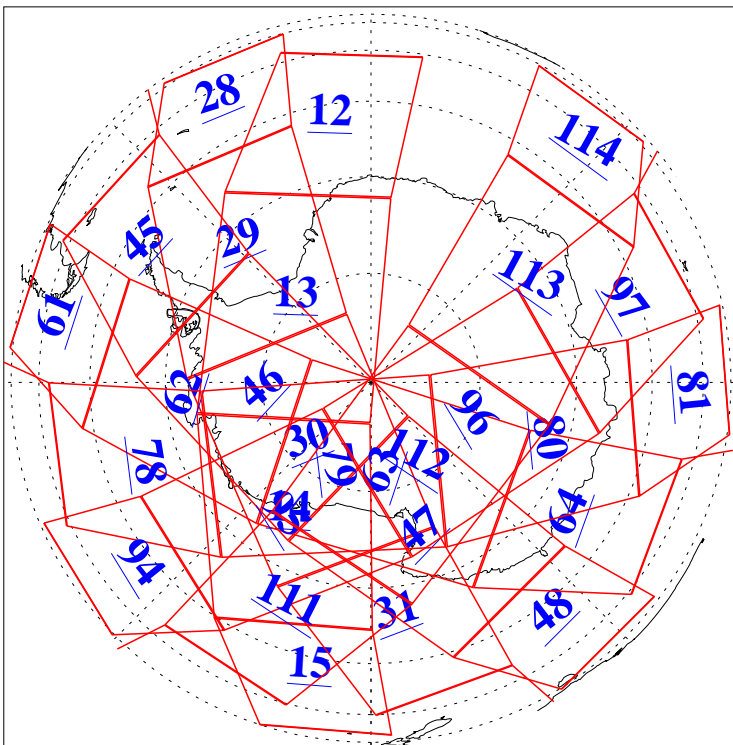

L1B Availability
AMSU Granules: 240
HSB Granules: 0
AIRS Granules: 238

15 Apr 2019
DoY 105
Aqua Day 6190
Granules: 1 to 120

Granules: 121 to 240

Legend: AMSU Available, HSB Available, AIRS Available

L1B Availability
AMSU Granules: 240
HSB Granules: 0
AIRS Granules: 238

15 Apr 2019
DoY 105
Aqua Day 6190

Ascending Granules

Descending Granules

Legend: AMSU Available, HSB Available, AIRS Available

L1B Availability
 AMSU Granules: 240
 HSB Granules: 0
 AIRS Granules: 238

15 Apr 2019
 DoY 105
 Aqua Day 6190

Northern Hemisphere Granules

Southern Hemisphere Granules

Legend: AMSU Available, HSB Available, AIRS Available