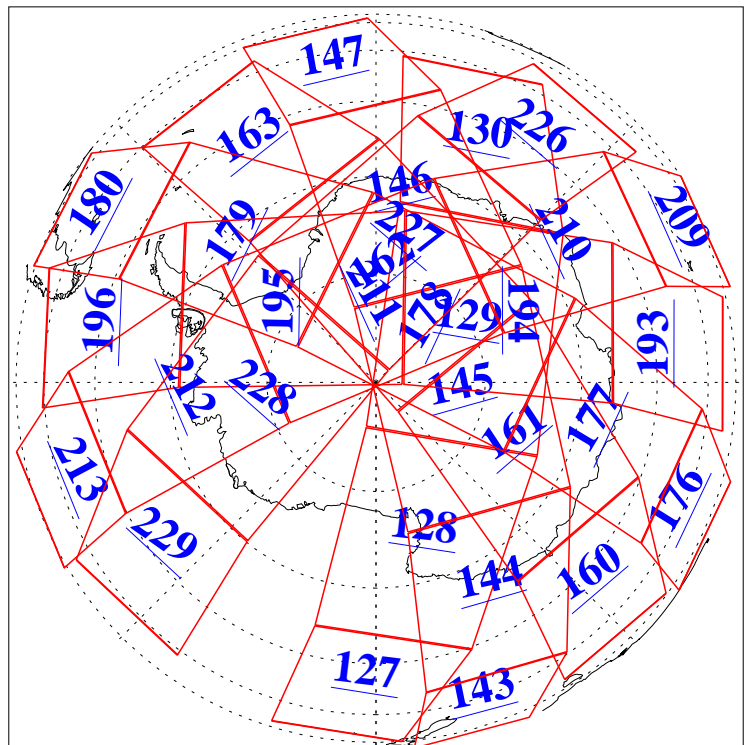

L1B Availability
AMSU Granules: 240
HSB Granules: 0
AIRS Granules: 238

15 Apr 2019
DoY 105
Aqua Day 6190
Granules: 1 to 120

Granules: 121 to 240

Legend: AMSU Available, HSB Available, AIRS Available

L1B Availability
AMSU Granules: 240
HSB Granules: 0
AIRS Granules: 238

15 Apr 2019
DoY 105
Aqua Day 6190

Ascending Granules

Descending Granules

Legend: AMSU Available, HSB Available, AIRS Available

L1B Availability
 AMSU Granules: 240
 HSB Granules: 0
 AIRS Granules: 238

15 Apr 2019
 DoY 105
 Aqua Day 6190

Northern Hemisphere Granules

Southern Hemisphere Granules

Legend: AMSU Available, HSB Available, AIRS Available