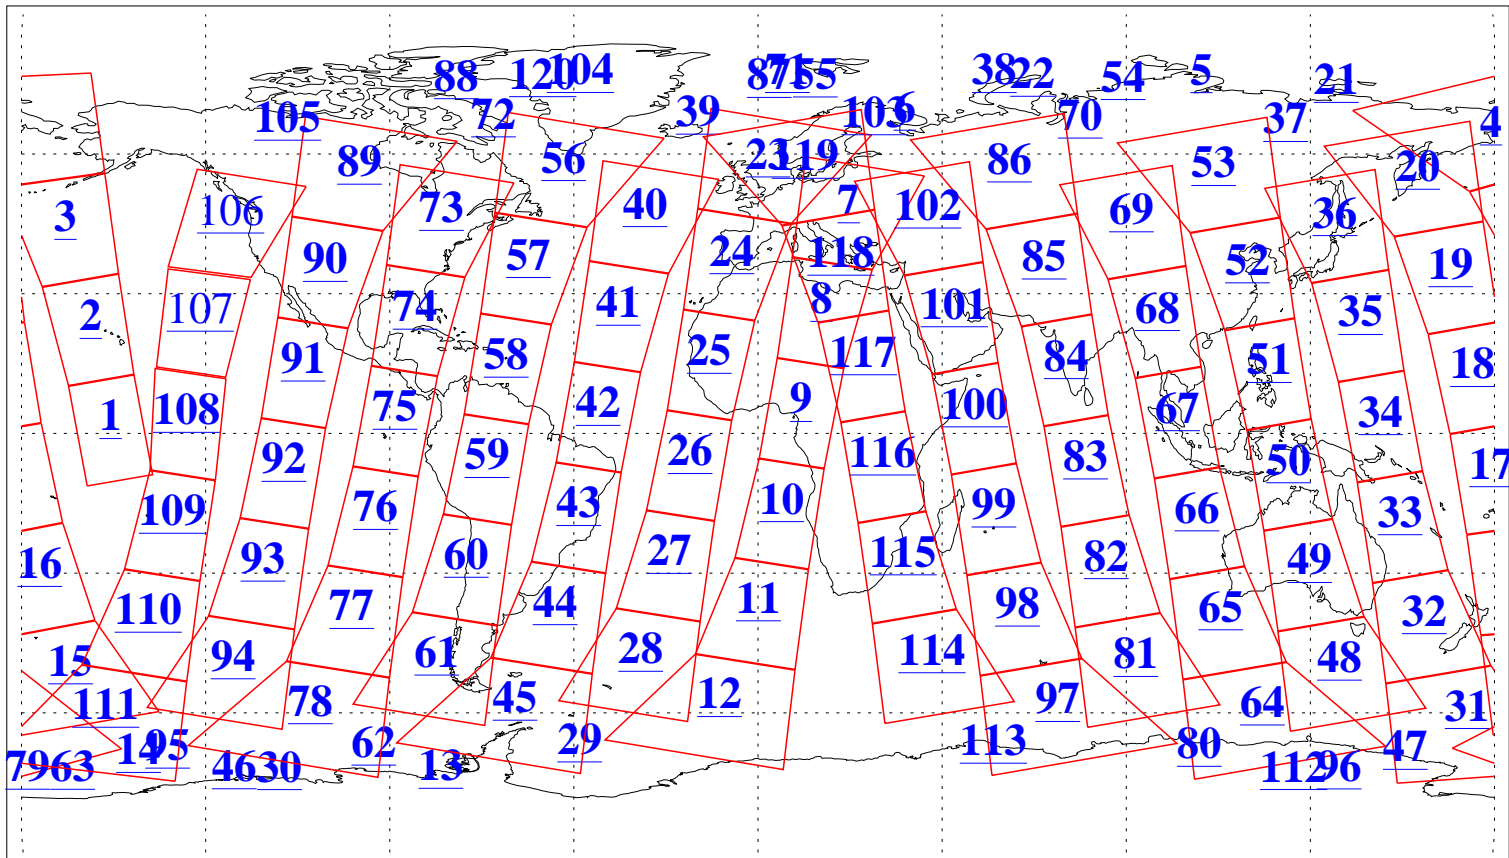

L1B Availability
AMSU Granules: 240
HSB Granules: 0
AIRS Granules: 238

15 Apr 2019
DoY 105
Aqua Day 6190
Granules: 1 to 120

Granules: 121 to 240

Legend: AMSU Available, HSB Available, AIRS Available

L1B Availability
AMSU Granules: 240
HSB Granules: 0
AIRS Granules: 238

15 Apr 2019
DoY 105
Aqua Day 6190

Ascending Granules

Descending Granules

Legend: AMSU Available, HSB Available, AIRS Available

L1B Availability
 AMSU Granules: 240
 HSB Granules: 0
 AIRS Granules: 238

15 Apr 2019
 DoY 105
 Aqua Day 6190

Northern Hemisphere Granules

Southern Hemisphere Granules

Legend: AMSU Available, HSB Available, AIRS Available