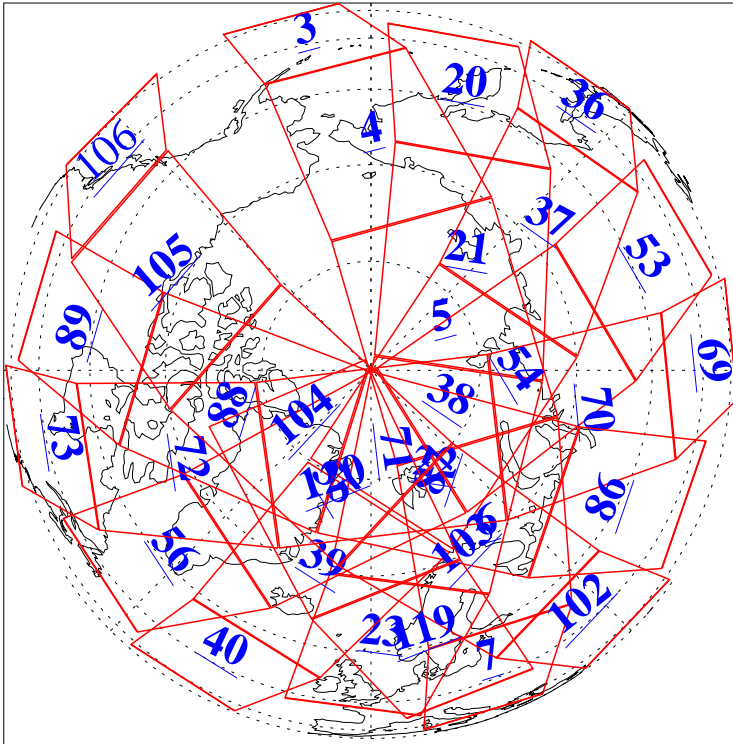

L1B Availability
AMSU Granules: 240
HSB Granules: 0
AIRS Granules: 238

15 Apr 2019
DoY 105
Aqua Day 6190
Granules: 1 to 120

Granules: 121 to 240

Legend: AMSU Available, HSB Available, AIRS Available

L1B Availability
AMSU Granules: 240
HSB Granules: 0
AIRS Granules: 238

15 Apr 2019
DoY 105
Aqua Day 6190

Ascending Granules

Descending Granules

Legend: AMSU Available, HSB Available, AIRS Available

L1B Availability
 AMSU Granules: 240
 HSB Granules: 0
 AIRS Granules: 238

15 Apr 2019
 DoY 105
 Aqua Day 6190

Northern Hemisphere Granules

Southern Hemisphere Granules

Legend: AMSU Available, HSB Available, AIRS Available