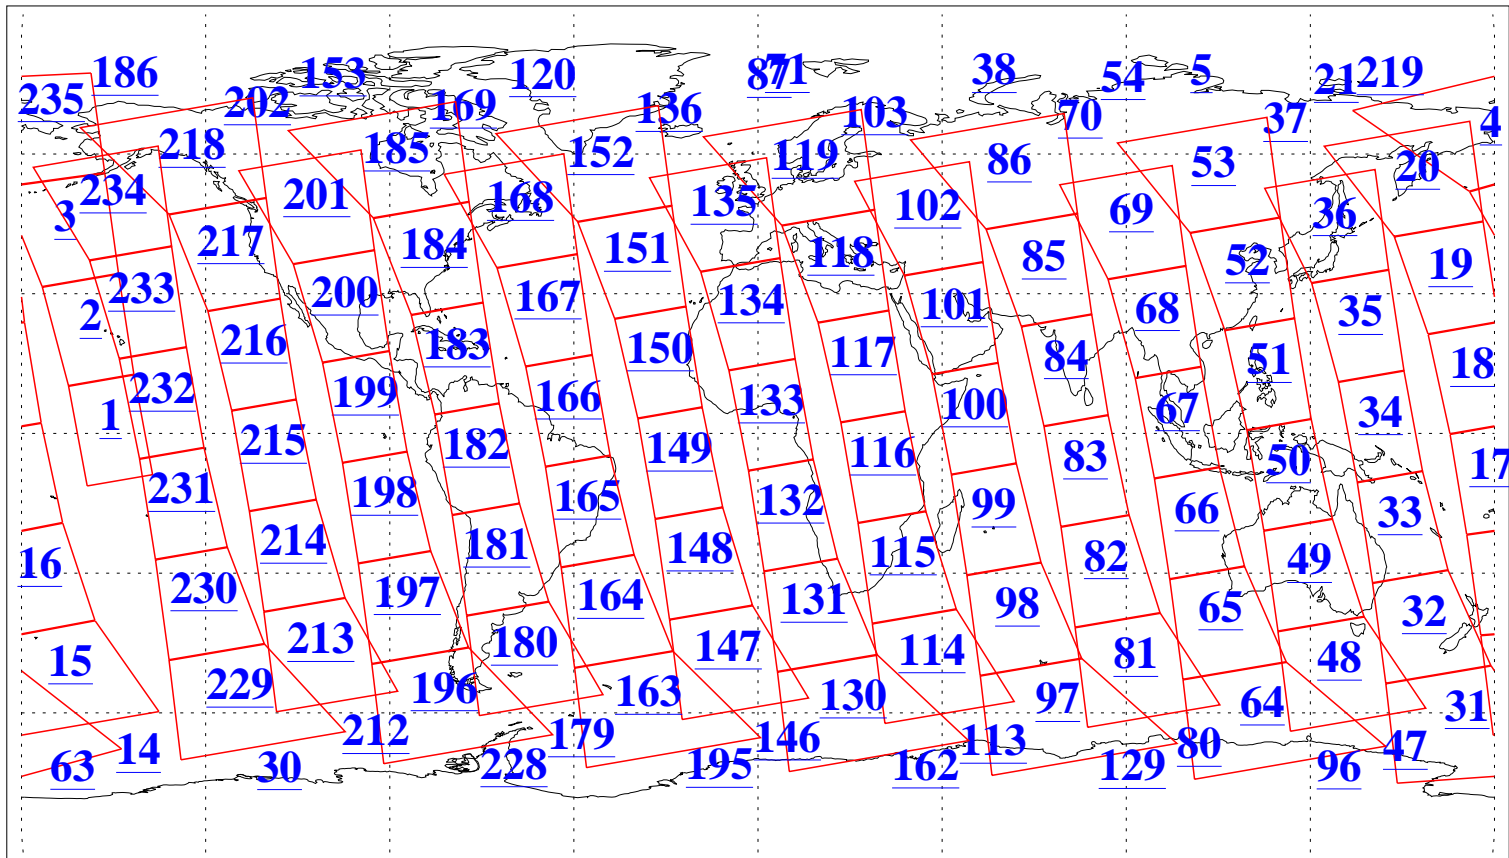

L1B Availability
AMSU Granules: 240
HSB Granules: 0
AIRS Granules: 238

15 Apr 2019
DoY 105
Aqua Day 6190
Granules: 1 to 120

Granules: 121 to 240

Legend: AMSU Available, HSB Available, AIRS Available

L1B Availability
AMSU Granules: 240
HSB Granules: 0
AIRS Granules: 238

15 Apr 2019
DoY 105
Aqua Day 6190

Ascending Granules

Descending Granules

Legend: AMSU Available, HSB Available, AIRS Available

L1B Availability
 AMSU Granules: 240
 HSB Granules: 0
 AIRS Granules: 238

15 Apr 2019
 DoY 105
 Aqua Day 6190

Northern Hemisphere Granules

Southern Hemisphere Granules

Legend: AMSU Available, HSB Available, AIRS Available