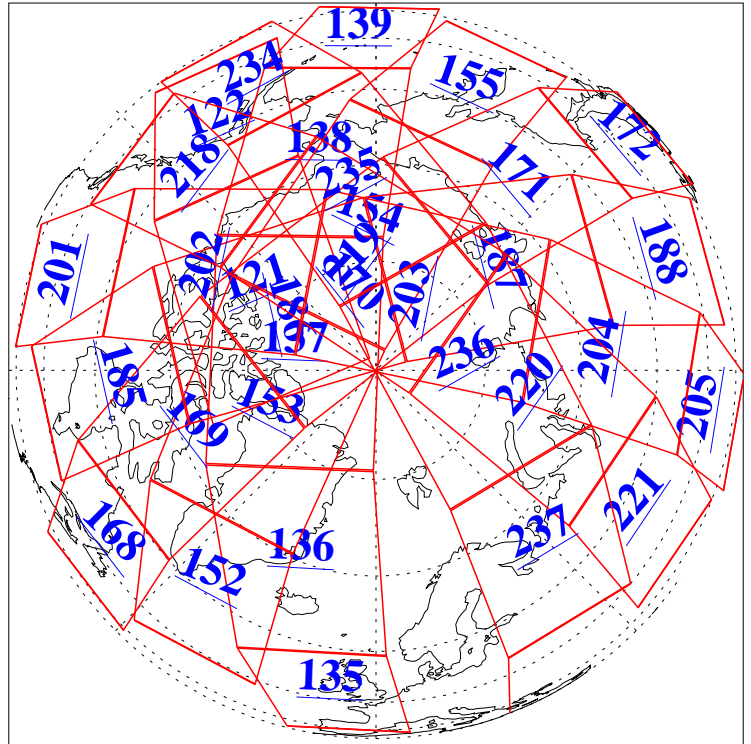

15 Apr 2019
DoY 105
Aqua Day 6190

Ascending Granules

Descending Granules

Legend: AMSU Available, HSB Available, AIRS Available

L1B Availability
 AMSU Granules: 240
 HSB Granules: 0
 AIRS Granules: 238

15 Apr 2019
 DoY 105
 Aqua Day 6190

Northern Hemisphere Granules

Southern Hemisphere Granules

Legend: AMSU Available, HSB Available, AIRS Available