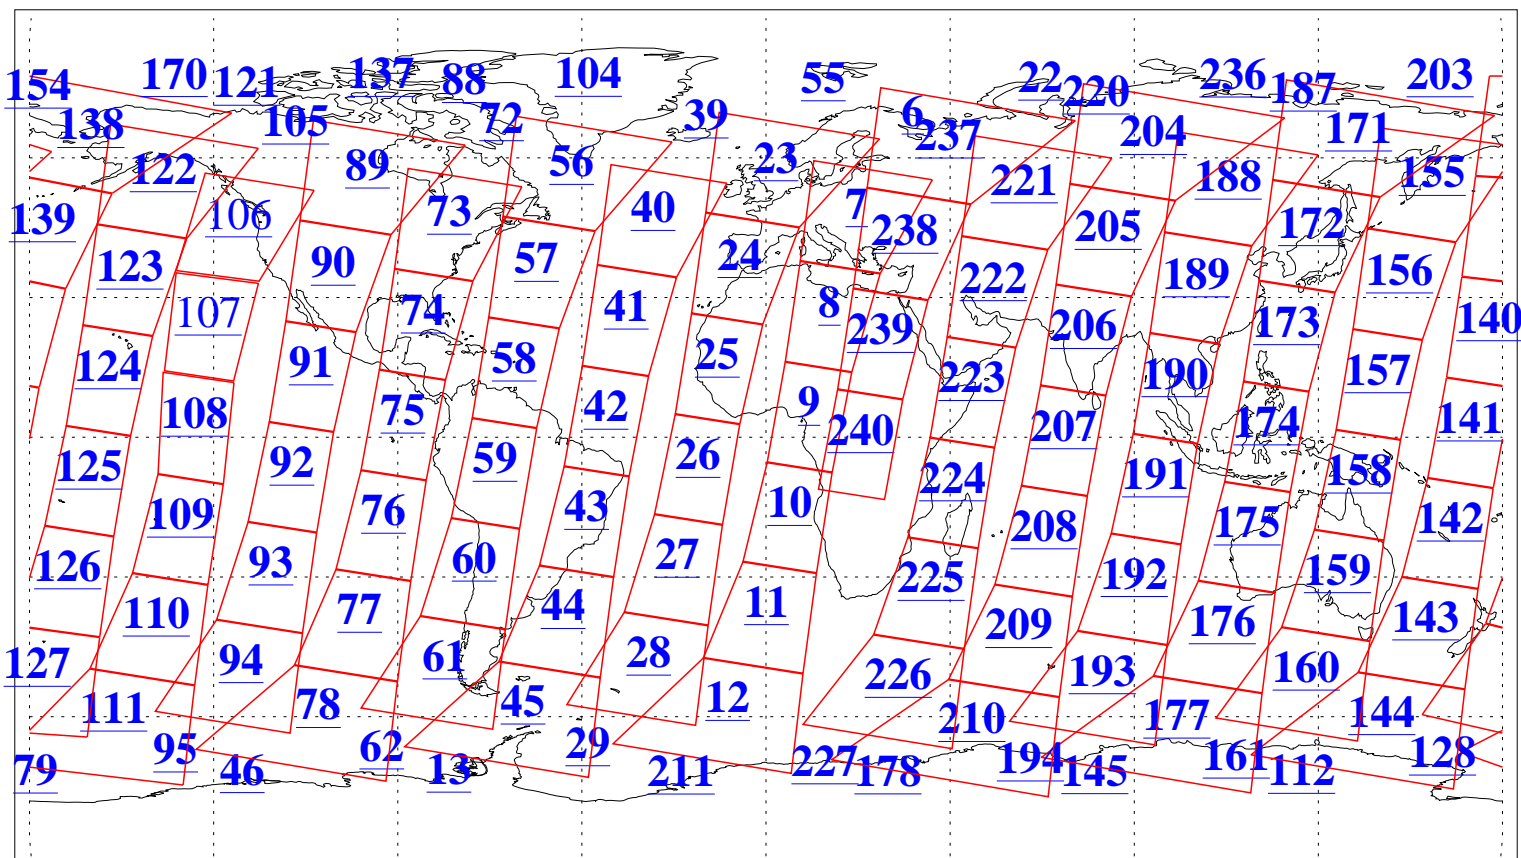

L1B Availability
AMSU Granules: 240
HSB Granules: 0
AIRS Granules: 238

15 Apr 2019
DoY 105
Aqua Day 6190
Granules: 1 to 120

Granules: 121 to 240

Legend: AMSU Available, HSB Available, AIRS Available

L1B Availability
AMSU Granules: 240
HSB Granules: 0
AIRS Granules: 238

15 Apr 2019
DoY 105
Aqua Day 6190

Ascending Granules

Descending Granules

Legend: AMSU Available, HSB Available, AIRS Available

L1B Availability
 AMSU Granules: 240
 HSB Granules: 0
 AIRS Granules: 238

15 Apr 2019
 DoY 105
 Aqua Day 6190

Northern Hemisphere Granules

Southern Hemisphere Granules

Legend: AMSU Available, HSB Available, AIRS Available