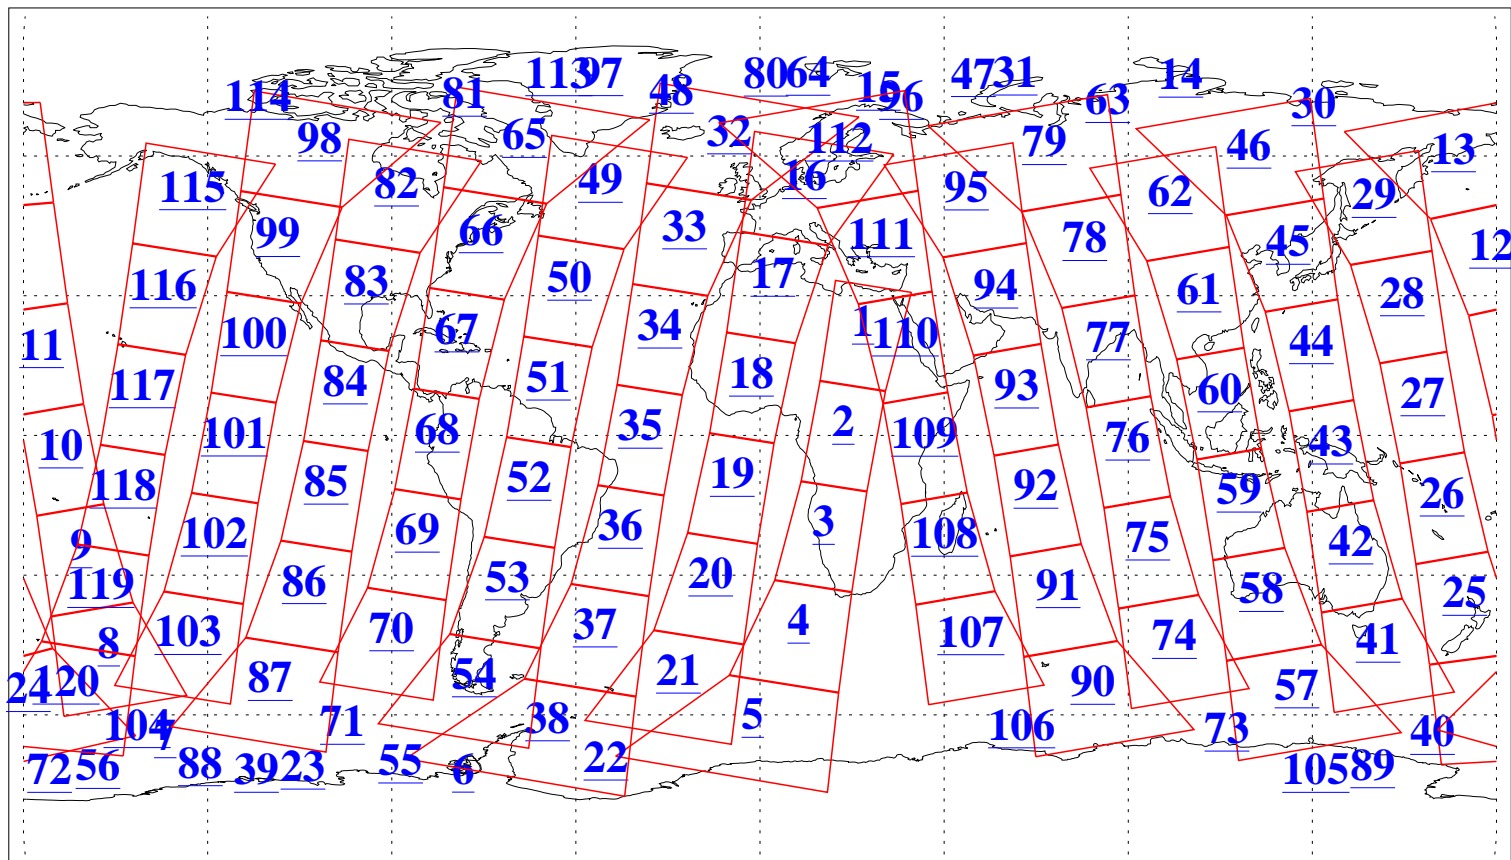

L1B Availability
AMSU Granules: 239
HSB Granules: 0
AIRS Granules: 240

14 Apr 2019
DoY 104
Aqua Day 6189
Granules: 1 to 120

Granules: 121 to 240

Legend: AMSU Available, HSB Available, AIRS Available

L1B Availability
AMSU Granules: 239
HSB Granules: 0
AIRS Granules: 240

14 Apr 2019
DoY 104
Aqua Day 6189
Ascending Granules

Descending Granules

Legend: AMSU Available, HSB Available, AIRS Available

L1B Availability
 AMSU Granules: 239
 HSB Granules: 0
 AIRS Granules: 240

14 Apr 2019
 DoY 104
 Aqua Day 6189

Northern Hemisphere Granules

Southern Hemisphere Granules

Legend: AMSU Available, HSB Available, AIRS Available