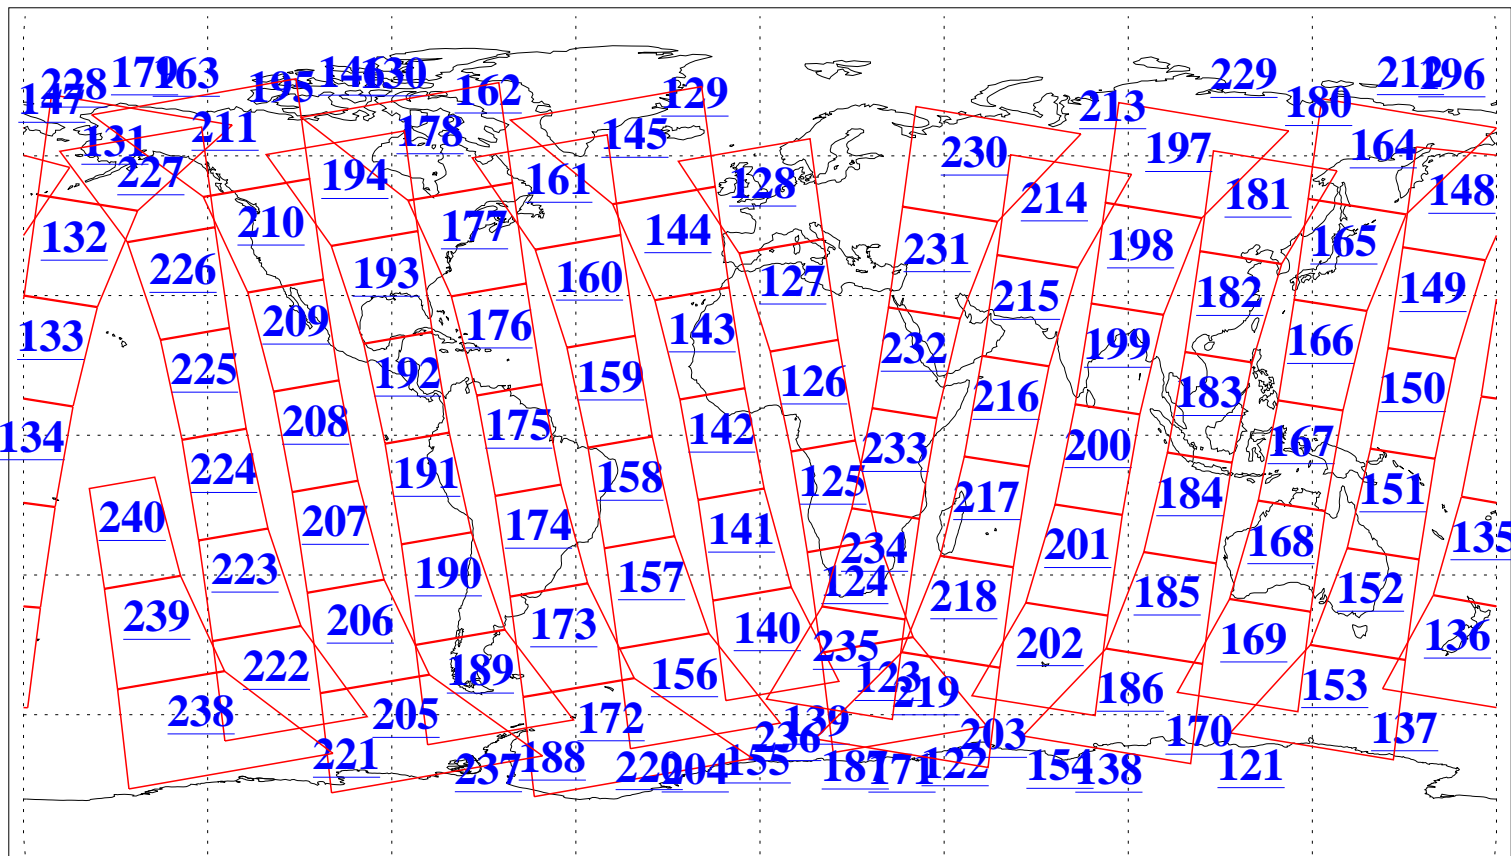

L1B Availability
AMSU Granules: 239
HSB Granules: 0
AIRS Granules: 240

14 Apr 2019
DoY 104
Aqua Day 6189
Granules: 1 to 120

Granules: 121 to 240

Legend: AMSU Available, HSB Available, AIRS Available

L1B Availability
AMSU Granules: 239
HSB Granules: 0
AIRS Granules: 240

14 Apr 2019
DoY 104
Aqua Day 6189
Ascending Granules

Descending Granules

Legend: AMSU Available, HSB Available, AIRS Available

L1B Availability
 AMSU Granules: 239
 HSB Granules: 0
 AIRS Granules: 240

14 Apr 2019
 DoY 104
 Aqua Day 6189

Northern Hemisphere Granules

Southern Hemisphere Granules

Legend: AMSU Available, HSB Available, AIRS Available