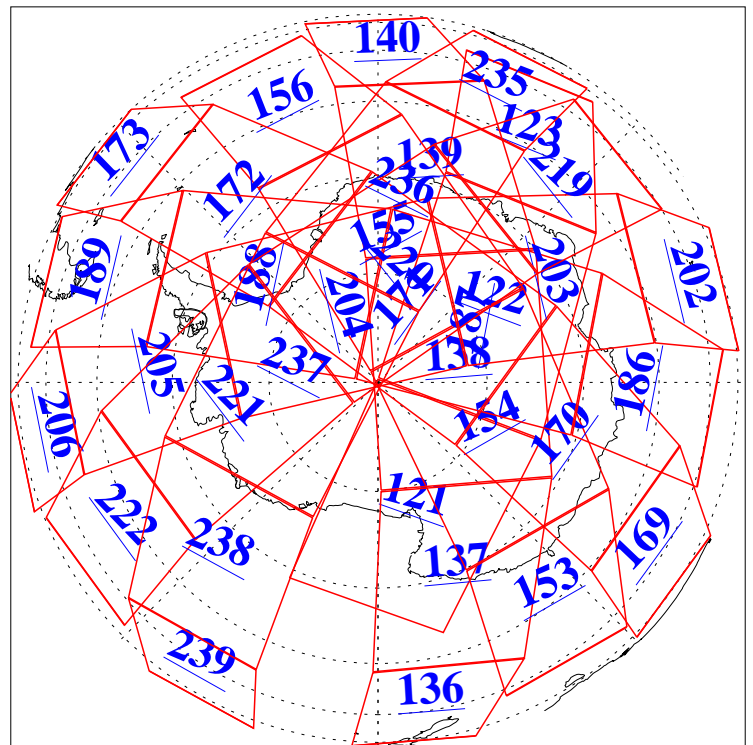

L1B Availability
AMSU Granules: 239
HSB Granules: 0
AIRS Granules: 240

14 Apr 2019
DoY 104
Aqua Day 6189
Granules: 1 to 120

Granules: 121 to 240

Legend: AMSU Available, HSB Available, AIRS Available

L1B Availability
AMSU Granules: 239
HSB Granules: 0
AIRS Granules: 240

14 Apr 2019
DoY 104
Aqua Day 6189
Ascending Granules

Descending Granules

Legend: AMSU Available, HSB Available, AIRS Available

L1B Availability
 AMSU Granules: 239
 HSB Granules: 0
 AIRS Granules: 240

14 Apr 2019
 DoY 104
 Aqua Day 6189

Northern Hemisphere Granules

Southern Hemisphere Granules

Legend: AMSU Available, HSB Available, AIRS Available