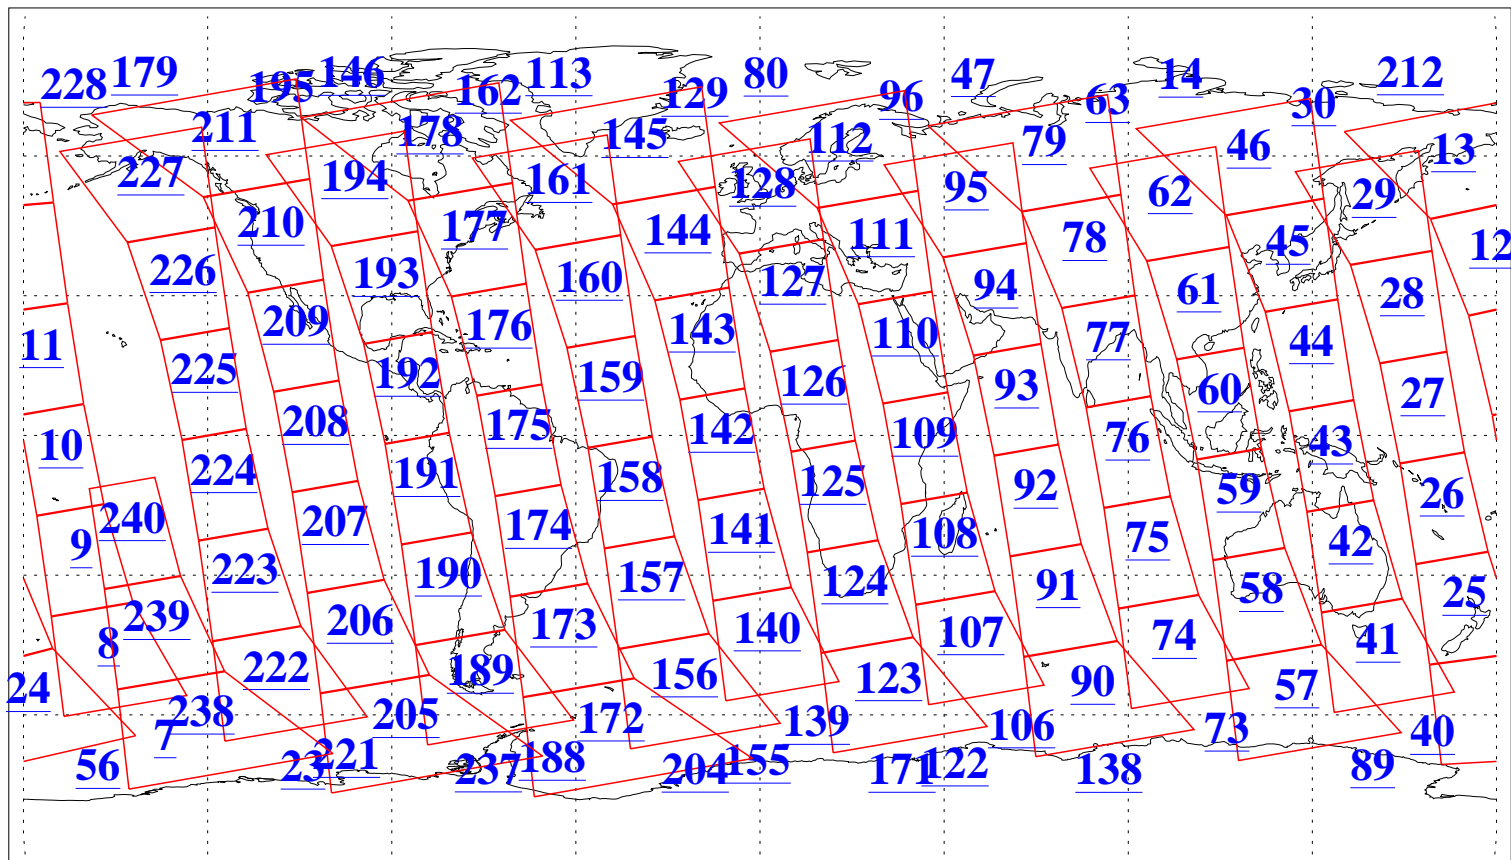

L1B Availability
AMSU Granules: 239
HSB Granules: 0
AIRS Granules: 240

14 Apr 2019
DoY 104
Aqua Day 6189
Granules: 1 to 120

Granules: 121 to 240

Legend: AMSU Available, HSB Available, AIRS Available

L1B Availability
AMSU Granules: 239
HSB Granules: 0
AIRS Granules: 240

14 Apr 2019
DoY 104
Aqua Day 6189
Ascending Granules

Descending Granules

Legend: AMSU Available, HSB Available, AIRS Available

L1B Availability
 AMSU Granules: 239
 HSB Granules: 0
 AIRS Granules: 240

14 Apr 2019
 DoY 104
 Aqua Day 6189

Northern Hemisphere Granules

Southern Hemisphere Granules

Legend: AMSU Available, HSB Available, AIRS Available