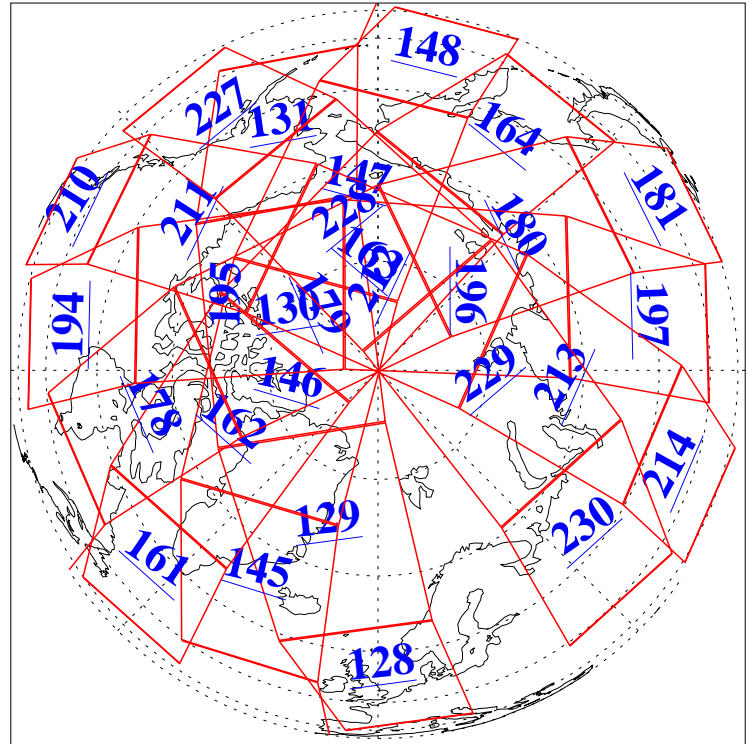

L1B Availability
AMSU Granules: 239
HSB Granules: 0
AIRS Granules: 240

14 Apr 2019
DoY 104
Aqua Day 6189
Granules: 1 to 120

Granules: 121 to 240

Legend: AMSU Available, HSB Available, AIRS Available

L1B Availability
AMSU Granules: 239
HSB Granules: 0
AIRS Granules: 240

14 Apr 2019
DoY 104
Aqua Day 6189
Ascending Granules

Descending Granules

Legend: AMSU Available, HSB Available, AIRS Available

L1B Availability
 AMSU Granules: 239
 HSB Granules: 0
 AIRS Granules: 240

14 Apr 2019
 DoY 104
 Aqua Day 6189

Northern Hemisphere Granules

Southern Hemisphere Granules

Legend: AMSU Available, HSB Available, AIRS Available