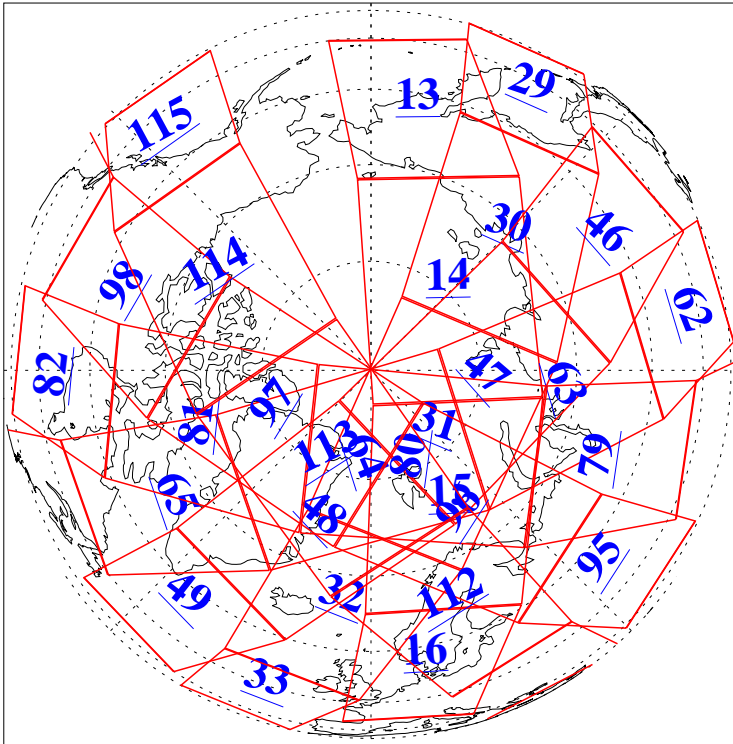

L1B Availability
AMSU Granules: 239
HSB Granules: 0
AIRS Granules: 240

14 Apr 2019
DoY 104
Aqua Day 6189
Granules: 1 to 120

Granules: 121 to 240

Legend: AMSU Available, HSB Available, AIRS Available

L1B Availability
AMSU Granules: 239
HSB Granules: 0
AIRS Granules: 240

14 Apr 2019
DoY 104
Aqua Day 6189
Ascending Granules

Descending Granules

Legend: AMSU Available, HSB Available, AIRS Available

L1B Availability
 AMSU Granules: 239
 HSB Granules: 0
 AIRS Granules: 240

14 Apr 2019
 DoY 104
 Aqua Day 6189

Northern Hemisphere Granules

Southern Hemisphere Granules

Legend: AMSU Available, HSB Available, AIRS Available