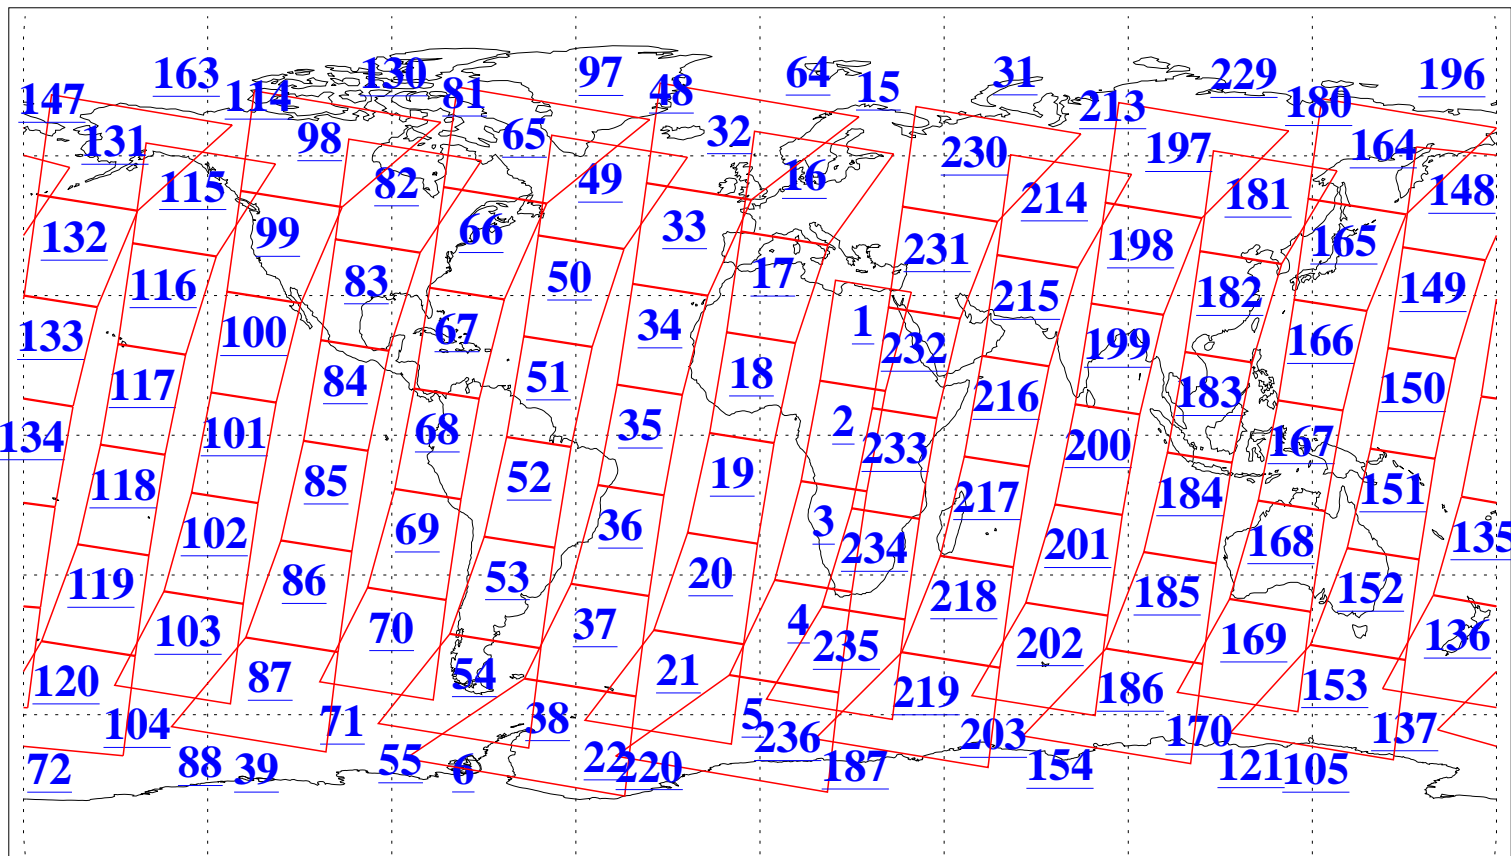

L1B Availability
AMSU Granules: 239
HSB Granules: 0
AIRS Granules: 240

14 Apr 2019
DoY 104
Aqua Day 6189
Granules: 1 to 120

Granules: 121 to 240

Legend: AMSU Available, HSB Available, AIRS Available

L1B Availability
AMSU Granules: 239
HSB Granules: 0
AIRS Granules: 240

14 Apr 2019
DoY 104
Aqua Day 6189
Ascending Granules

Descending Granules

Legend: AMSU Available, HSB Available, AIRS Available

L1B Availability
 AMSU Granules: 239
 HSB Granules: 0
 AIRS Granules: 240

14 Apr 2019
 DoY 104
 Aqua Day 6189

Northern Hemisphere Granules

Southern Hemisphere Granules

Legend: AMSU Available, HSB Available, AIRS Available