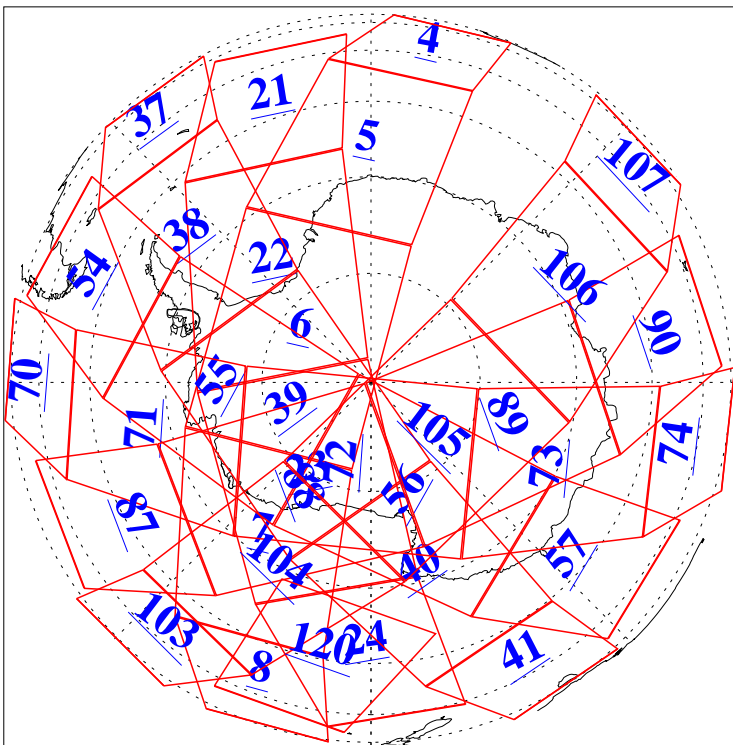

L1B Availability
AMSU Granules: 239
HSB Granules: 0
AIRS Granules: 240

14 Apr 2019
DoY 104
Aqua Day 6189
Granules: 1 to 120

Granules: 121 to 240

Legend: AMSU Available, HSB Available, AIRS Available

L1B Availability
AMSU Granules: 239
HSB Granules: 0
AIRS Granules: 240

14 Apr 2019
DoY 104
Aqua Day 6189
Ascending Granules

Descending Granules

Legend: AMSU Available, HSB Available, AIRS Available

L1B Availability
 AMSU Granules: 239
 HSB Granules: 0
 AIRS Granules: 240

14 Apr 2019
 DoY 104
 Aqua Day 6189

Northern Hemisphere Granules

Southern Hemisphere Granules

Legend: AMSU Available, HSB Available, AIRS Available