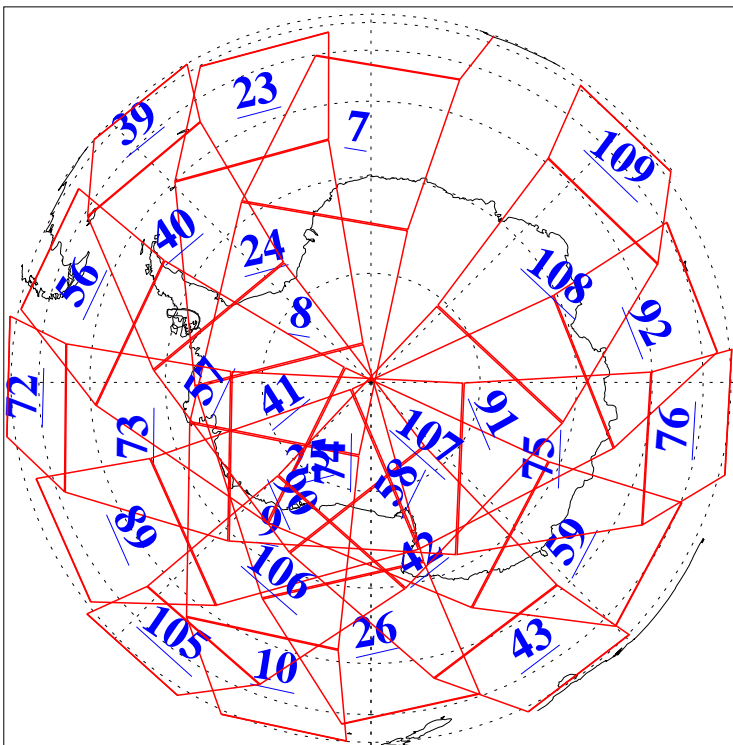

L1B Availability
AMSU Granules: 240
HSB Granules: 0
AIRS Granules: 240

12 Apr 2019
DoY 102
Aqua Day 6187
Granules: 1 to 120

Granules: 121 to 240

Legend: AMSU Available, HSB Available, AIRS Available

L1B Availability
AMSU Granules: 240
HSB Granules: 0
AIRS Granules: 240

12 Apr 2019
DoY 102
Aqua Day 6187

Ascending Granules

Descending Granules

Legend: AMSU Available, HSB Available, AIRS Available

L1B Availability
 AMSU Granules: 240
 HSB Granules: 0
 AIRS Granules: 240

12 Apr 2019
 DoY 102
 Aqua Day 6187

Northern Hemisphere Granules

Southern Hemisphere Granules

Legend: AMSU Available, HSB Available, AIRS Available