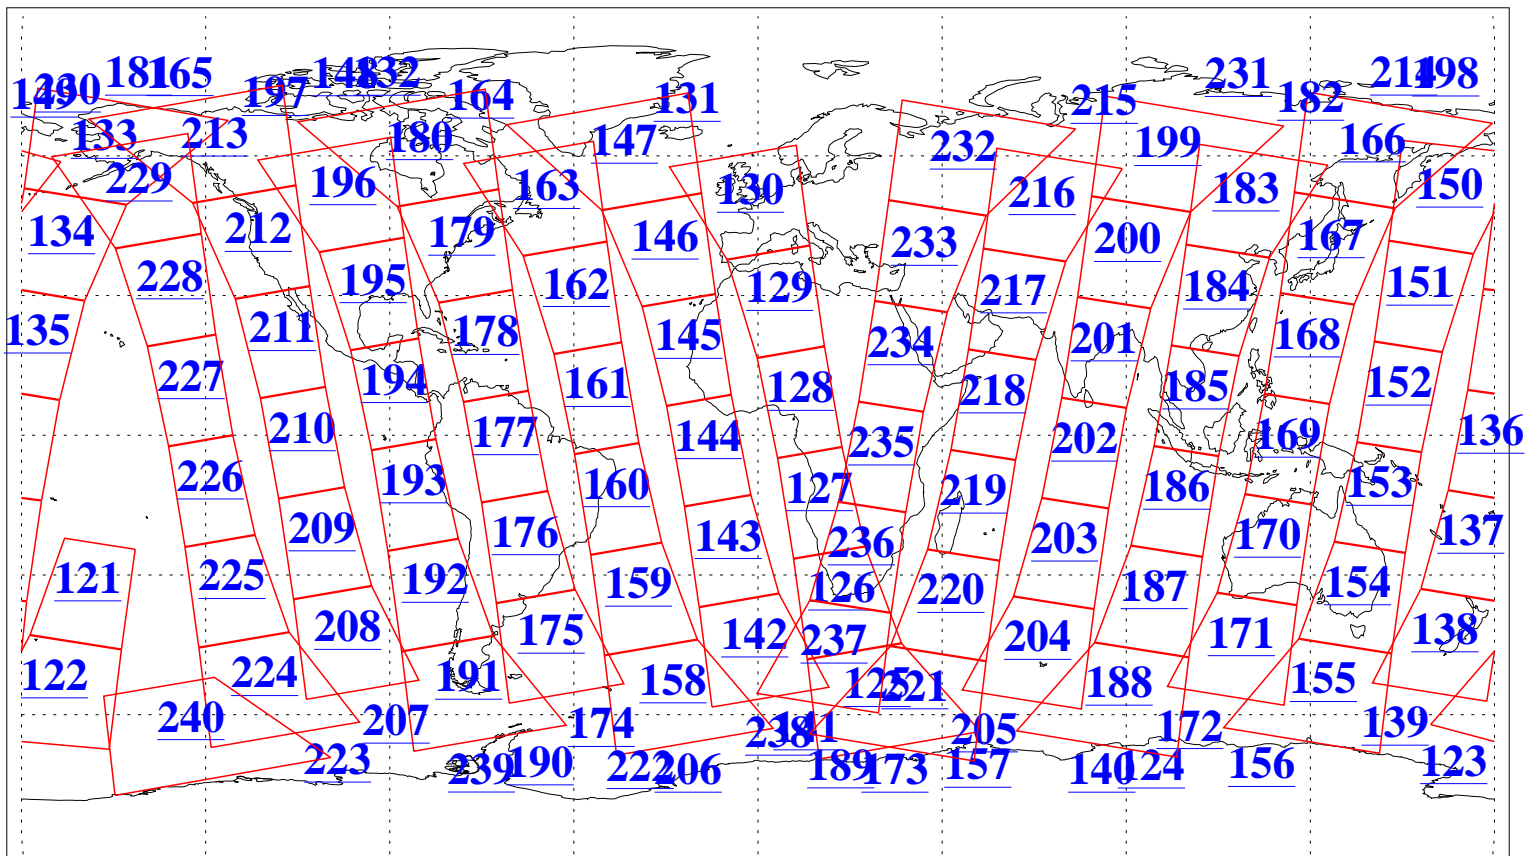

L1B Availability
AMSU Granules: 240
HSB Granules: 0
AIRS Granules: 240

12 Apr 2019
DoY 102
Aqua Day 6187
Granules: 1 to 120

Granules: 121 to 240

Legend: AMSU Available, HSB Available, AIRS Available

L1B Availability
AMSU Granules: 240
HSB Granules: 0
AIRS Granules: 240

12 Apr 2019
DoY 102
Aqua Day 6187

Ascending Granules

Descending Granules

Legend: AMSU Available, HSB Available, AIRS Available

L1B Availability
 AMSU Granules: 240
 HSB Granules: 0
 AIRS Granules: 240

12 Apr 2019
 DoY 102
 Aqua Day 6187

Northern Hemisphere Granules

Southern Hemisphere Granules

Legend: AMSU Available, HSB Available, AIRS Available