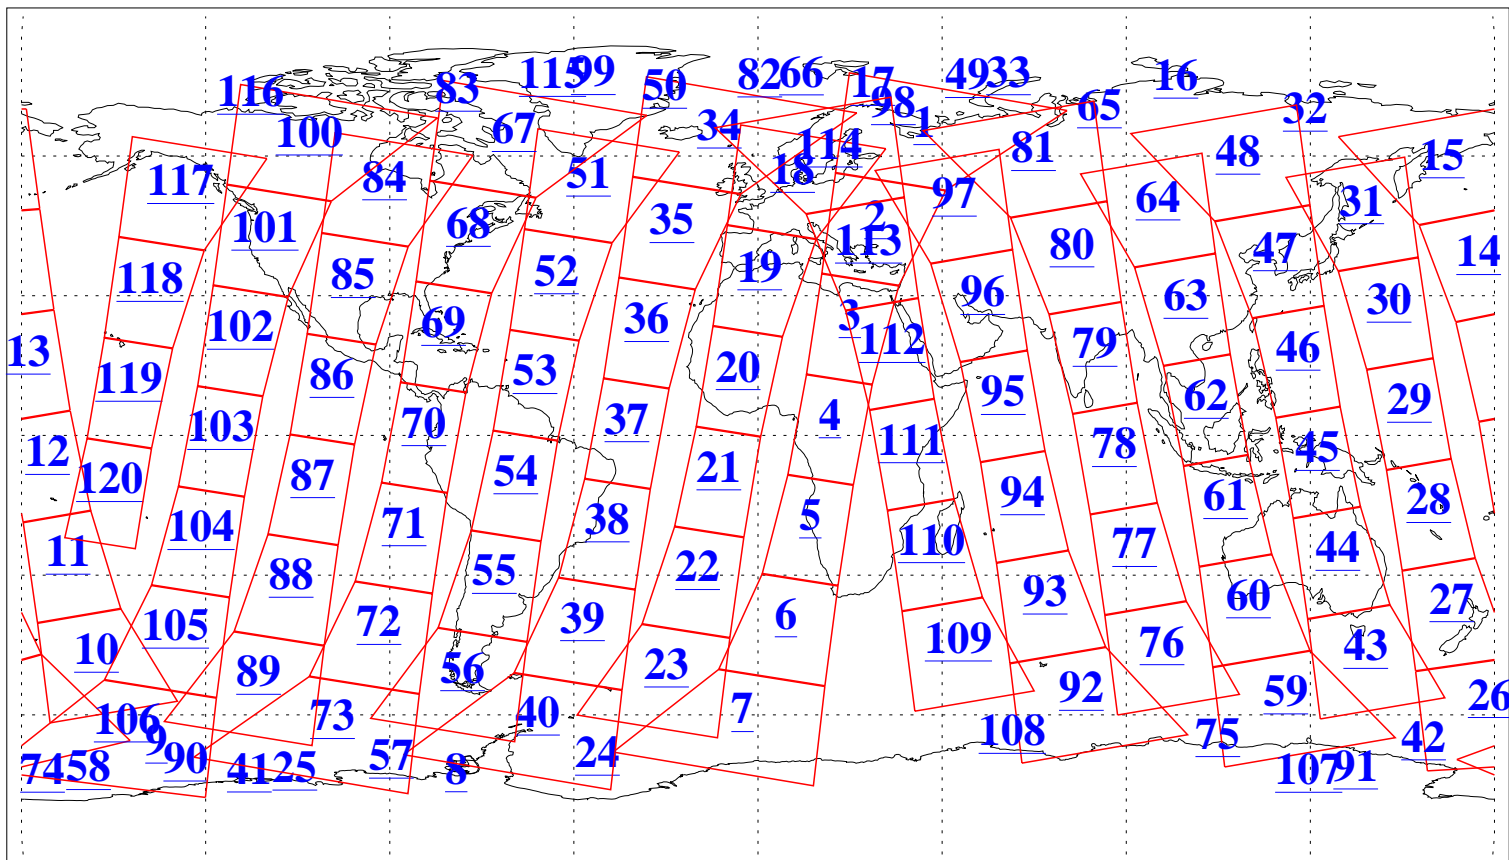

L1B Availability
AMSU Granules: 240
HSB Granules: 0
AIRS Granules: 240

12 Apr 2019
DoY 102
Aqua Day 6187
Granules: 1 to 120

Granules: 121 to 240

Legend: AMSU Available, HSB Available, AIRS Available

L1B Availability
AMSU Granules: 240
HSB Granules: 0
AIRS Granules: 240

12 Apr 2019
DoY 102
Aqua Day 6187

Ascending Granules

Descending Granules

Legend: AMSU Available, HSB Available, AIRS Available

L1B Availability
 AMSU Granules: 240
 HSB Granules: 0
 AIRS Granules: 240

12 Apr 2019
 DoY 102
 Aqua Day 6187

Northern Hemisphere Granules

Southern Hemisphere Granules

Legend: AMSU Available, HSB Available, AIRS Available