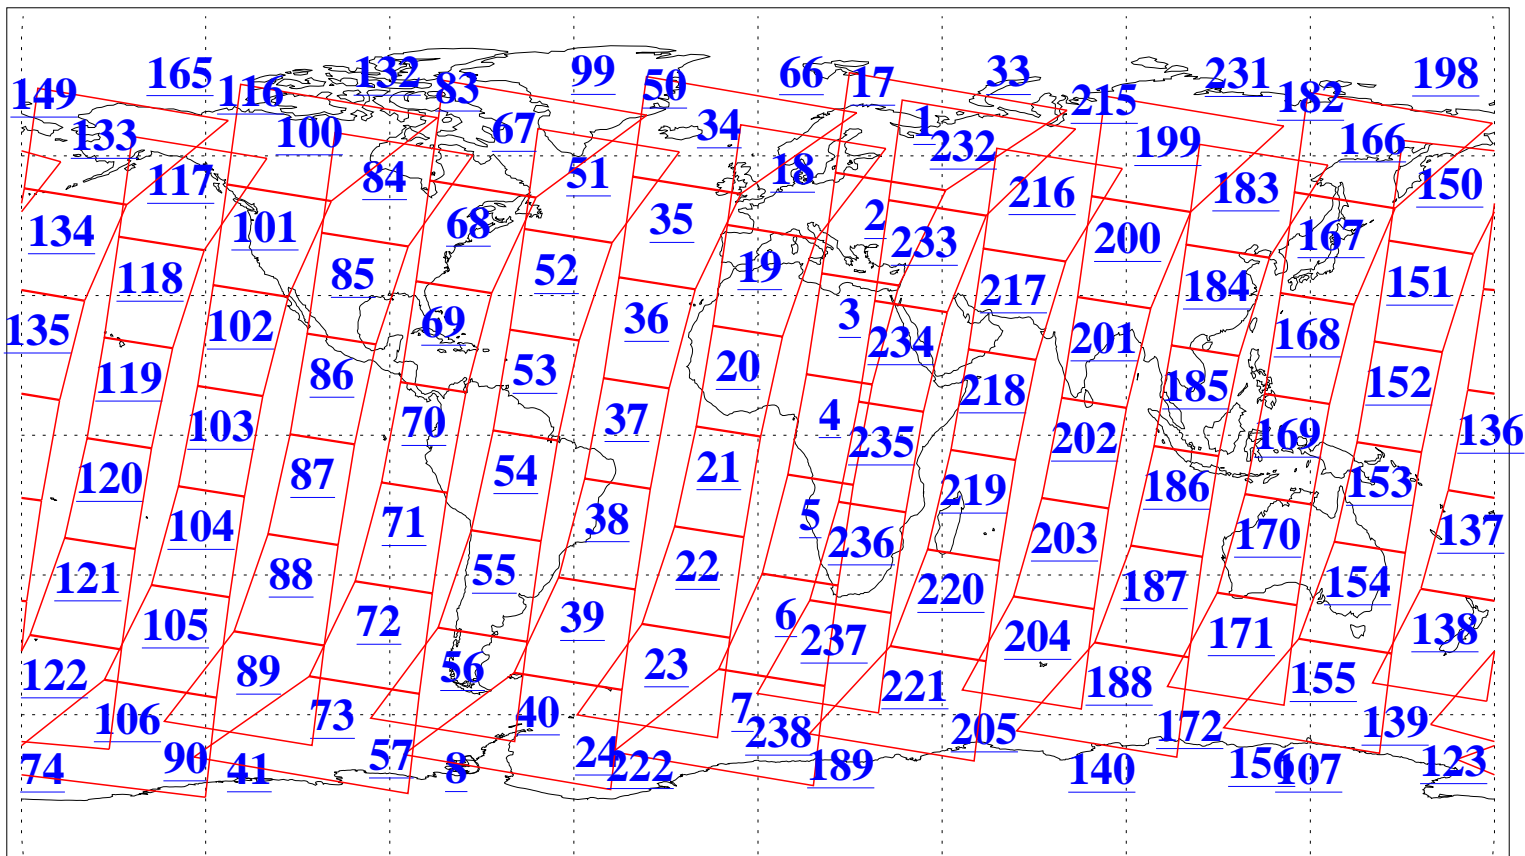

L1B Availability
AMSU Granules: 240
HSB Granules: 0
AIRS Granules: 240

12 Apr 2019
DoY 102
Aqua Day 6187
Granules: 1 to 120

Granules: 121 to 240

Legend: AMSU Available, HSB Available, AIRS Available

L1B Availability
AMSU Granules: 240
HSB Granules: 0
AIRS Granules: 240

12 Apr 2019
DoY 102
Aqua Day 6187

Ascending Granules

Descending Granules

Legend: AMSU Available, HSB Available, AIRS Available

L1B Availability
 AMSU Granules: 240
 HSB Granules: 0
 AIRS Granules: 240

12 Apr 2019
 DoY 102
 Aqua Day 6187

Northern Hemisphere Granules

Southern Hemisphere Granules

Legend: AMSU Available, HSB Available, AIRS Available