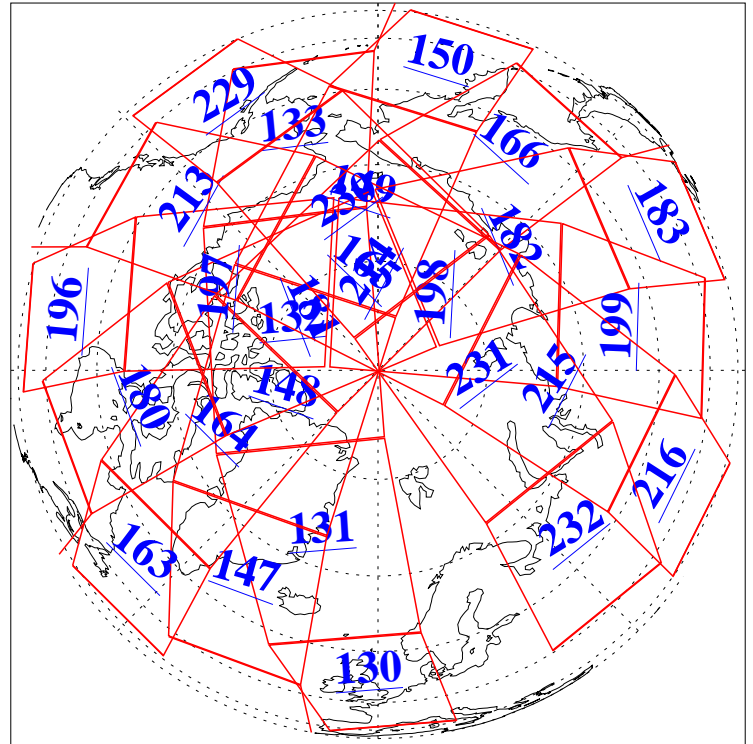

L1B Availability
AMSU Granules: 240
HSB Granules: 0
AIRS Granules: 240

12 Apr 2019
DoY 102
Aqua Day 6187
Granules: 1 to 120

Granules: 121 to 240

Legend: AMSU Available, HSB Available, AIRS Available

L1B Availability
AMSU Granules: 240
HSB Granules: 0
AIRS Granules: 240

12 Apr 2019
DoY 102
Aqua Day 6187

Ascending Granules

Descending Granules

Legend: AMSU Available, HSB Available, AIRS Available

L1B Availability
 AMSU Granules: 240
 HSB Granules: 0
 AIRS Granules: 240

12 Apr 2019
 DoY 102
 Aqua Day 6187

Northern Hemisphere Granules

Southern Hemisphere Granules

Legend: AMSU Available, HSB Available, AIRS Available