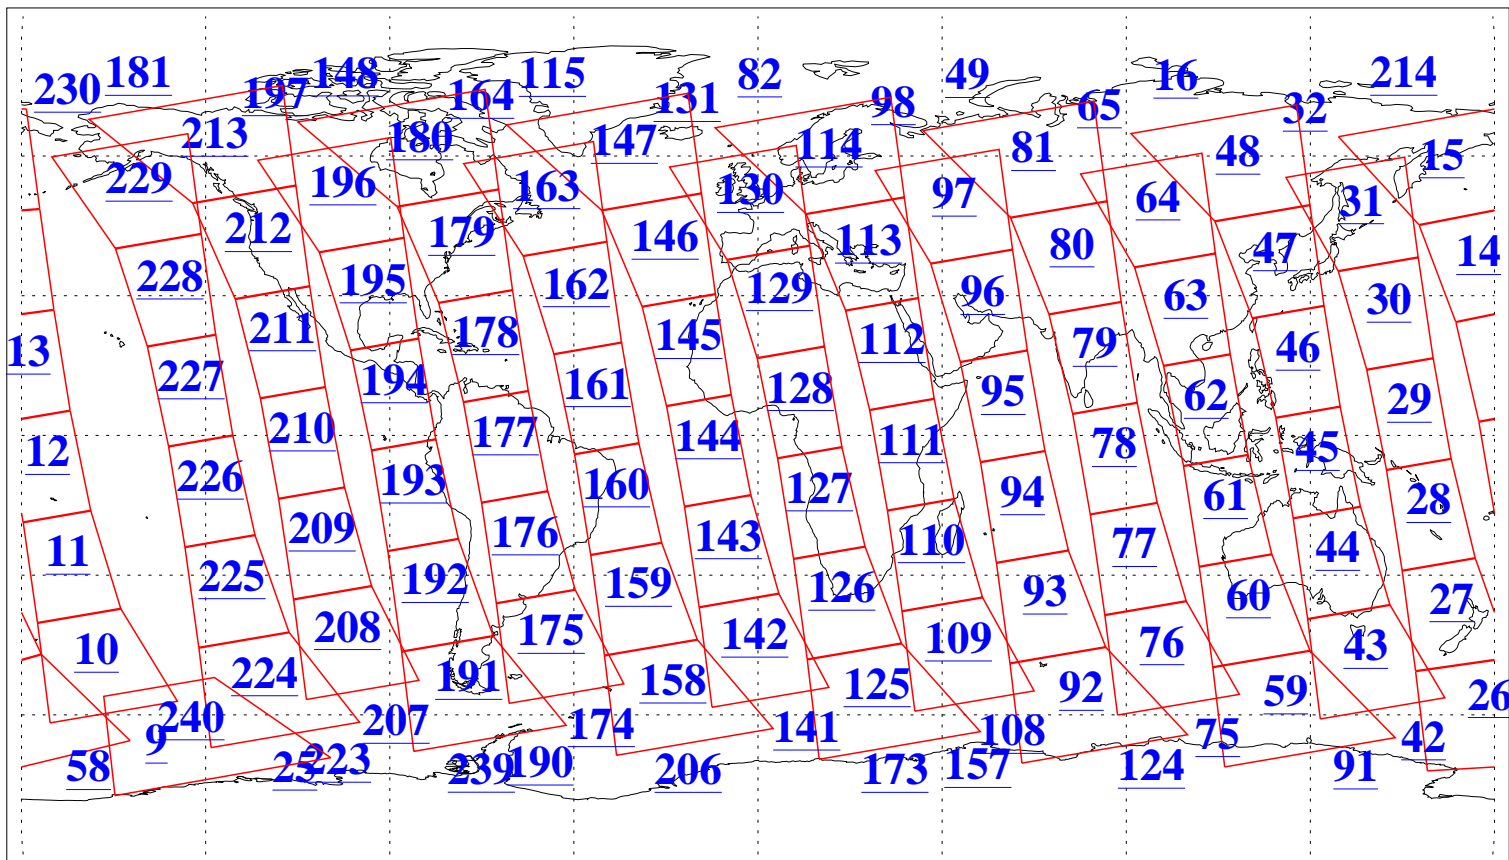

L1B Availability
AMSU Granules: 240
HSB Granules: 0
AIRS Granules: 240

12 Apr 2019
DoY 102
Aqua Day 6187
Granules: 1 to 120

Granules: 121 to 240

Legend: AMSU Available, HSB Available, AIRS Available

L1B Availability
AMSU Granules: 240
HSB Granules: 0
AIRS Granules: 240

12 Apr 2019
DoY 102
Aqua Day 6187

Ascending Granules

Descending Granules

Legend: AMSU Available, HSB Available, AIRS Available

L1B Availability
 AMSU Granules: 240
 HSB Granules: 0
 AIRS Granules: 240

12 Apr 2019
 DoY 102
 Aqua Day 6187

Northern Hemisphere Granules

Southern Hemisphere Granules

Legend: AMSU Available, HSB Available, AIRS Available