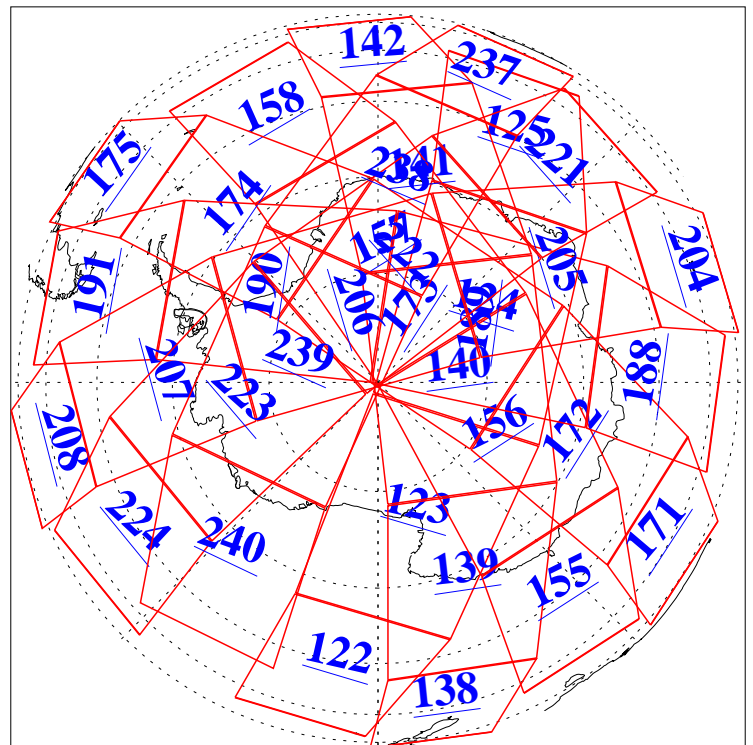

L1B Availability
AMSU Granules: 240
HSB Granules: 0
AIRS Granules: 240

12 Apr 2019
DoY 102
Aqua Day 6187
Granules: 1 to 120

Granules: 121 to 240

Legend: AMSU Available, HSB Available, AIRS Available

L1B Availability
AMSU Granules: 240
HSB Granules: 0
AIRS Granules: 240

12 Apr 2019
DoY 102
Aqua Day 6187

Ascending Granules

Descending Granules

Legend: AMSU Available, HSB Available, AIRS Available

L1B Availability
 AMSU Granules: 240
 HSB Granules: 0
 AIRS Granules: 240

12 Apr 2019
 DoY 102
 Aqua Day 6187

Northern Hemisphere Granules

Southern Hemisphere Granules

Legend: AMSU Available, HSB Available, AIRS Available