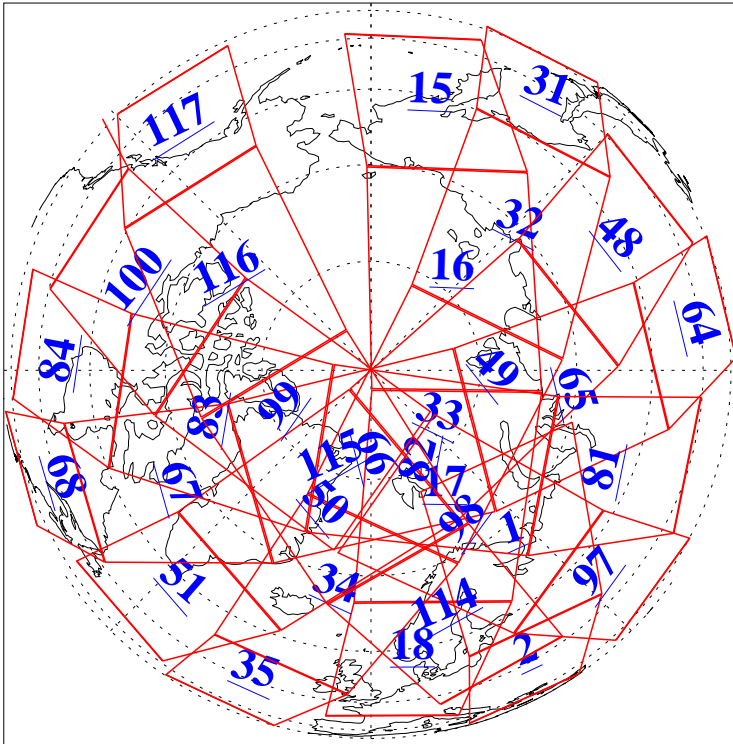

L1B Availability
AMSU Granules: 240
HSB Granules: 0
AIRS Granules: 240

12 Apr 2019
DoY 102
Aqua Day 6187
Granules: 1 to 120

Granules: 121 to 240

Legend: AMSU Available, HSB Available, AIRS Available

L1B Availability
AMSU Granules: 240
HSB Granules: 0
AIRS Granules: 240

12 Apr 2019
DoY 102
Aqua Day 6187

Ascending Granules

Descending Granules

Legend: AMSU Available, HSB Available, AIRS Available

L1B Availability
 AMSU Granules: 240
 HSB Granules: 0
 AIRS Granules: 240

12 Apr 2019
 DoY 102
 Aqua Day 6187

Northern Hemisphere Granules

Southern Hemisphere Granules

Legend: AMSU Available, HSB Available, AIRS Available