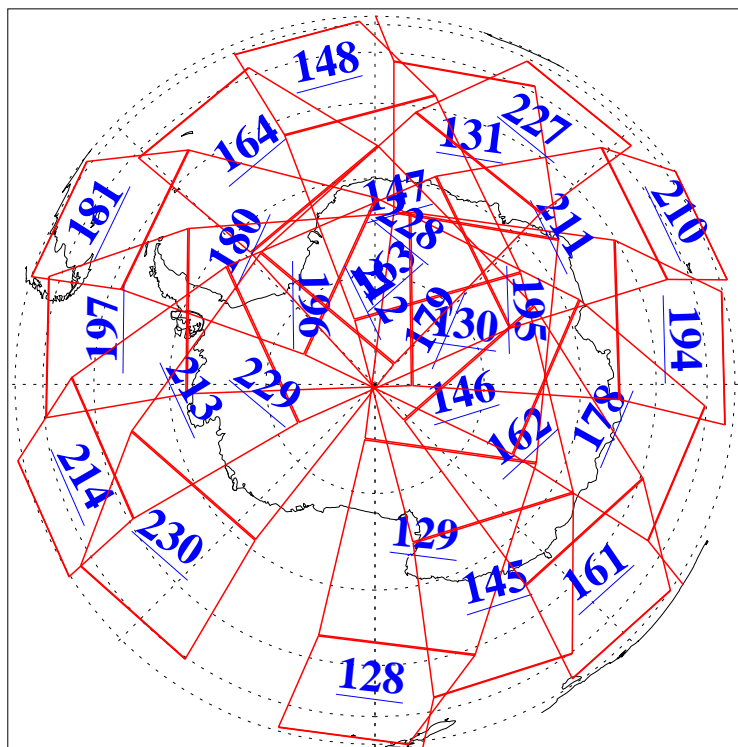

L1B Availability
AMSU Granules: 239
HSB Granules: 0
AIRS Granules: 240

6 Apr 2019
DoY 96
Aqua Day 6181
Granules: 1 to 120

Granules: 121 to 240

Legend: AMSU Available, HSB Available, AIRS Available

L1B Availability
AMSU Granules: 239
HSB Granules: 0
AIRS Granules: 240

6 Apr 2019
DoY 96
Aqua Day 6181
Ascending Granules

Descending Granules

Legend: AMSU Available, HSB Available, AIRS Available

L1B Availability
 AMSU Granules: 239
 HSB Granules: 0
 AIRS Granules: 240

6 Apr 2019
 DoY 96
 Aqua Day 6181

Northern Hemisphere Granules

Southern Hemisphere Granules

Legend: AMSU Available, HSB Available, AIRS Available