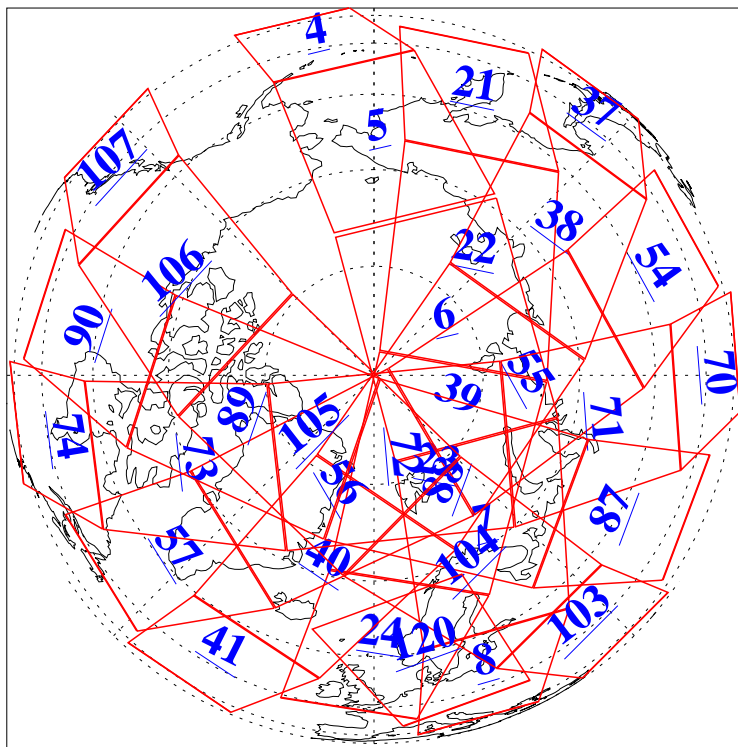

L1B Availability
AMSU Granules: 239
HSB Granules: 0
AIRS Granules: 240

6 Apr 2019
DoY 96
Aqua Day 6181
Granules: 1 to 120

Granules: 121 to 240

Legend: AMSU Available, HSB Available, AIRS Available

L1B Availability
AMSU Granules: 239
HSB Granules: 0
AIRS Granules: 240

6 Apr 2019
DoY 96
Aqua Day 6181
Ascending Granules

Descending Granules

Legend: AMSU Available, HSB Available, AIRS Available

L1B Availability
 AMSU Granules: 239
 HSB Granules: 0
 AIRS Granules: 240

6 Apr 2019
 DoY 96
 Aqua Day 6181

Northern Hemisphere Granules

Southern Hemisphere Granules

Legend: AMSU Available, HSB Available, AIRS Available