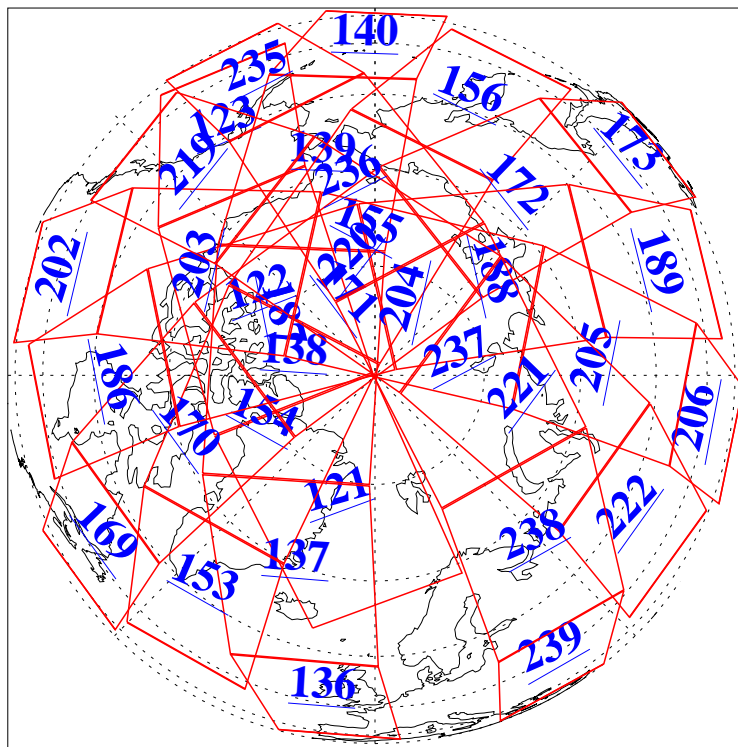

6 Apr 2019
DoY 96
Aqua Day 6181
Ascending Granules

Descending Granules

Legend: AMSU Available, HSB Available, AIRS Available

L1B Availability
 AMSU Granules: 239
 HSB Granules: 0
 AIRS Granules: 240

6 Apr 2019
 DoY 96
 Aqua Day 6181

Northern Hemisphere Granules

Southern Hemisphere Granules

Legend: AMSU Available, HSB Available, AIRS Available