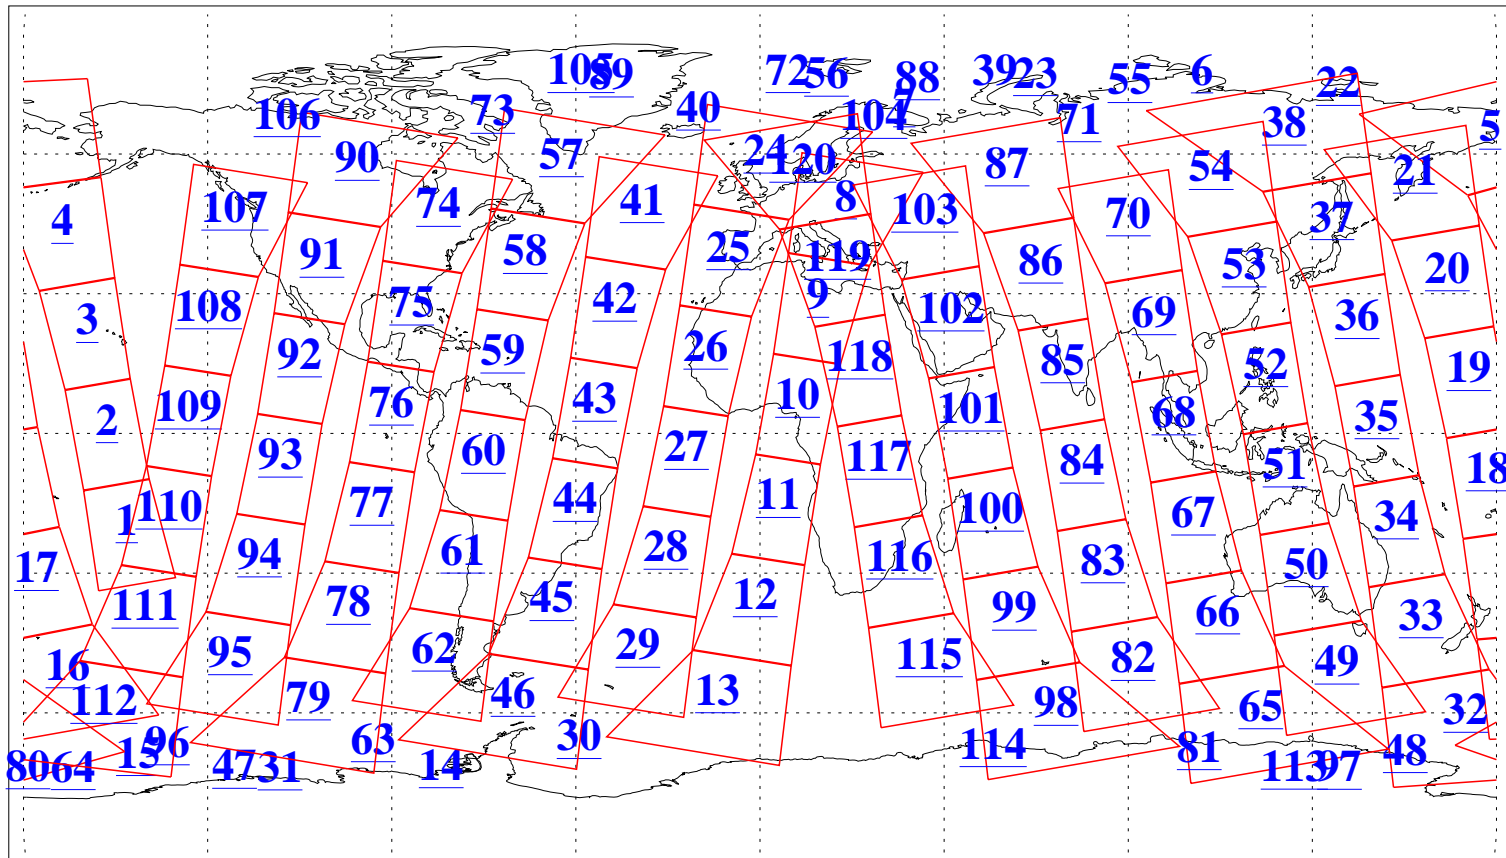

L1B Availability
AMSU Granules: 239
HSB Granules: 0
AIRS Granules: 240

6 Apr 2019
DoY 96
Aqua Day 6181
Granules: 1 to 120

Granules: 121 to 240

Legend: AMSU Available, HSB Available, AIRS Available

L1B Availability
AMSU Granules: 239
HSB Granules: 0
AIRS Granules: 240

6 Apr 2019
DoY 96
Aqua Day 6181
Ascending Granules

Descending Granules

Legend: AMSU Available, HSB Available, AIRS Available

L1B Availability
 AMSU Granules: 239
 HSB Granules: 0
 AIRS Granules: 240

6 Apr 2019
 DoY 96
 Aqua Day 6181

Northern Hemisphere Granules

Southern Hemisphere Granules

Legend: AMSU Available, HSB Available, AIRS Available