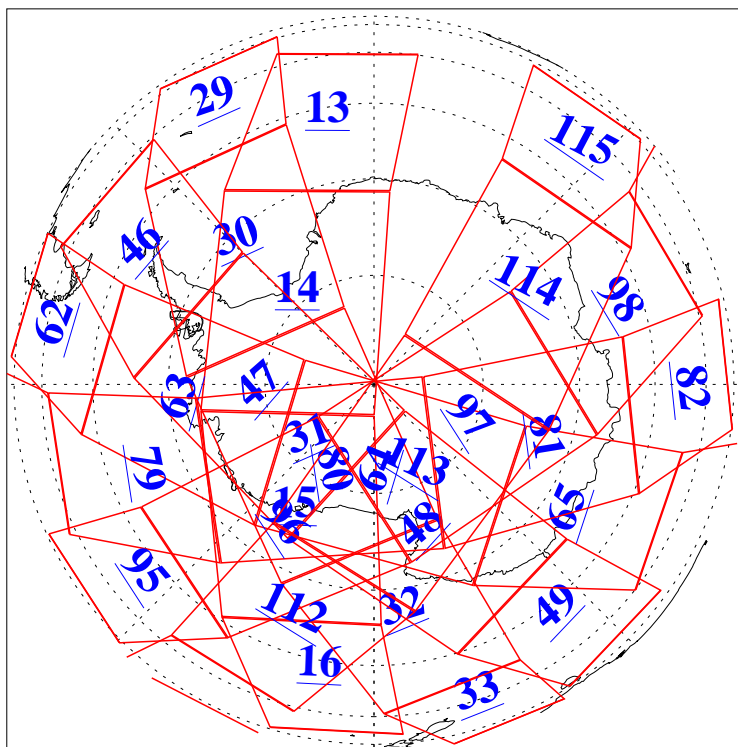

L1B Availability
AMSU Granules: 239
HSB Granules: 0
AIRS Granules: 240

6 Apr 2019
DoY 96
Aqua Day 6181
Granules: 1 to 120

Granules: 121 to 240

Legend: AMSU Available, HSB Available, AIRS Available

L1B Availability
AMSU Granules: 239
HSB Granules: 0
AIRS Granules: 240

6 Apr 2019
DoY 96
Aqua Day 6181
Ascending Granules

Descending Granules

Legend: AMSU Available, HSB Available, AIRS Available

L1B Availability
 AMSU Granules: 239
 HSB Granules: 0
 AIRS Granules: 240

6 Apr 2019
 DoY 96
 Aqua Day 6181

Northern Hemisphere Granules

Southern Hemisphere Granules

Legend: AMSU Available, HSB Available, AIRS Available