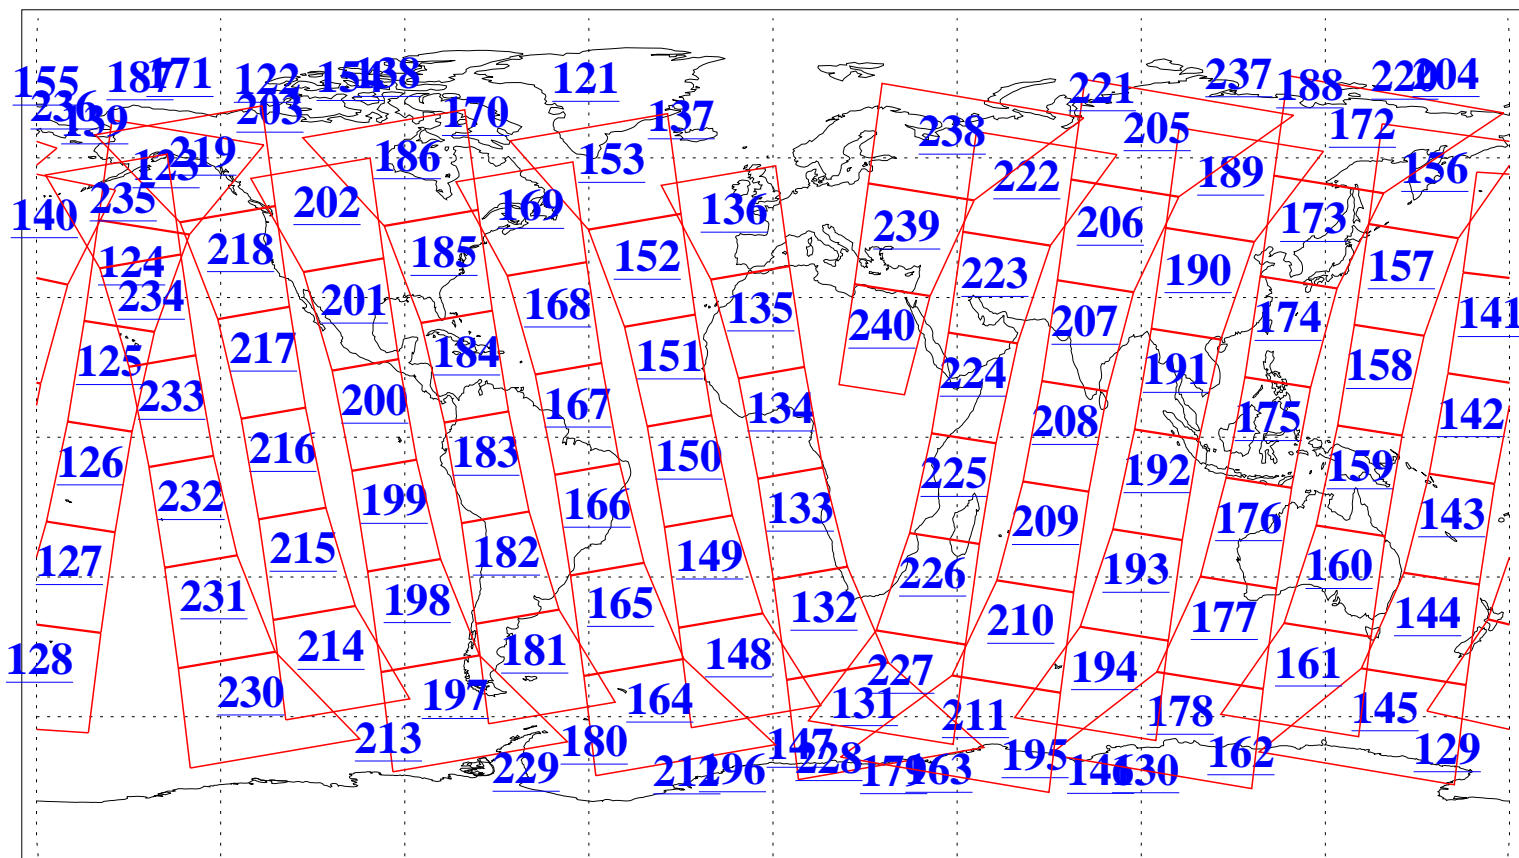

L1B Availability
AMSU Granules: 239
HSB Granules: 0
AIRS Granules: 240

6 Apr 2019
DoY 96
Aqua Day 6181
Granules: 1 to 120

Granules: 121 to 240

Legend: AMSU Available, HSB Available, AIRS Available

L1B Availability
AMSU Granules: 239
HSB Granules: 0
AIRS Granules: 240

6 Apr 2019
DoY 96
Aqua Day 6181
Ascending Granules

Descending Granules

Legend: AMSU Available, HSB Available, AIRS Available

L1B Availability
 AMSU Granules: 239
 HSB Granules: 0
 AIRS Granules: 240

6 Apr 2019
 DoY 96
 Aqua Day 6181

Northern Hemisphere Granules

Southern Hemisphere Granules

Legend: AMSU Available, HSB Available, AIRS Available