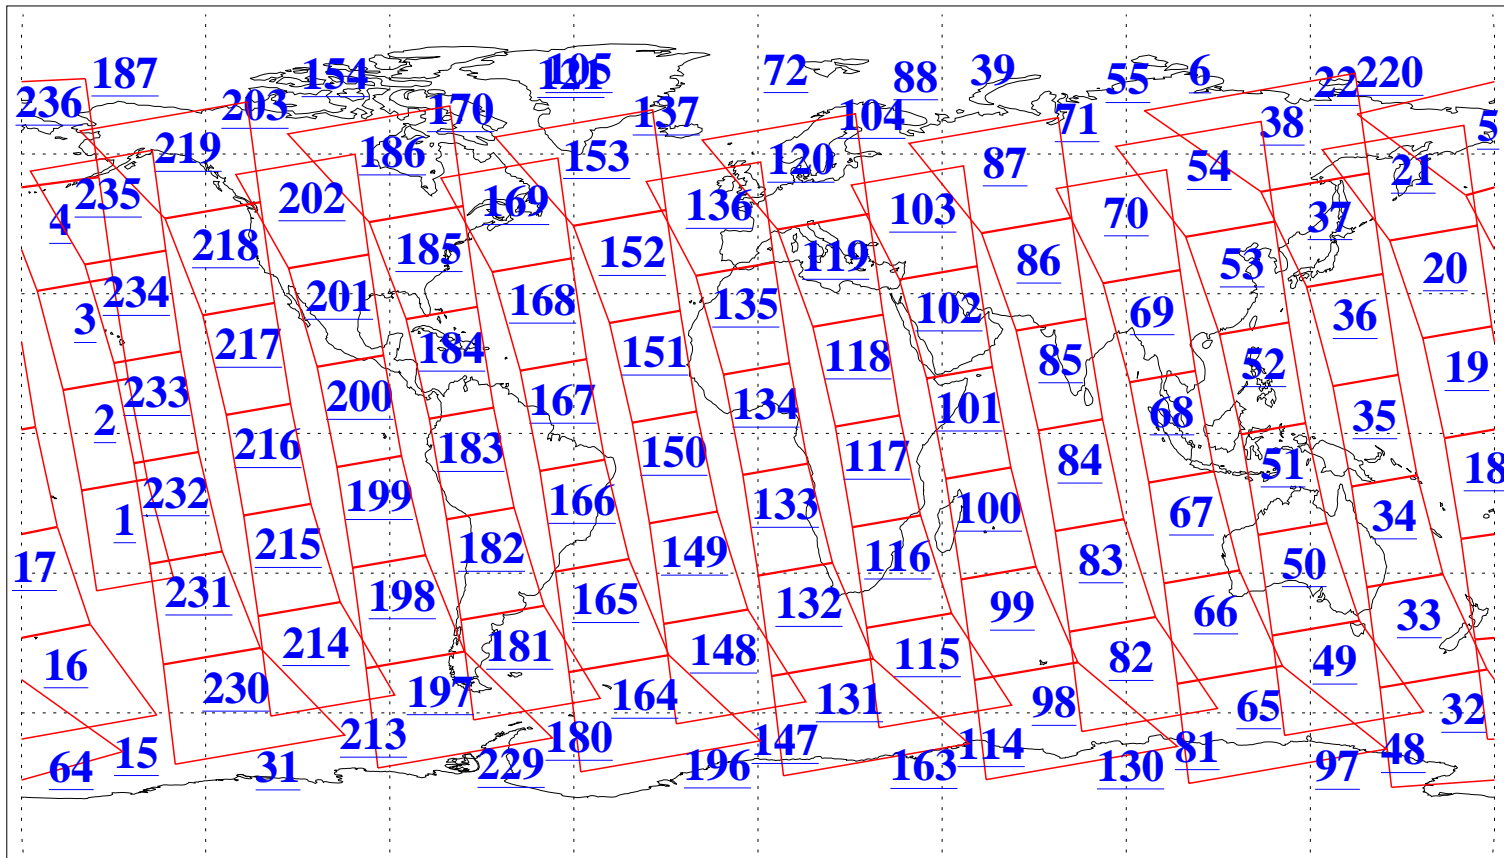

L1B Availability
AMSU Granules: 239
HSB Granules: 0
AIRS Granules: 240

6 Apr 2019
DoY 96
Aqua Day 6181
Granules: 1 to 120

Granules: 121 to 240

Legend: AMSU Available, HSB Available, AIRS Available

L1B Availability
AMSU Granules: 239
HSB Granules: 0
AIRS Granules: 240

6 Apr 2019
DoY 96
Aqua Day 6181
Ascending Granules

Descending Granules

Legend: AMSU Available, HSB Available, AIRS Available

L1B Availability
 AMSU Granules: 239
 HSB Granules: 0
 AIRS Granules: 240

6 Apr 2019
 DoY 96
 Aqua Day 6181

Northern Hemisphere Granules

Southern Hemisphere Granules

Legend: AMSU Available, HSB Available, AIRS Available