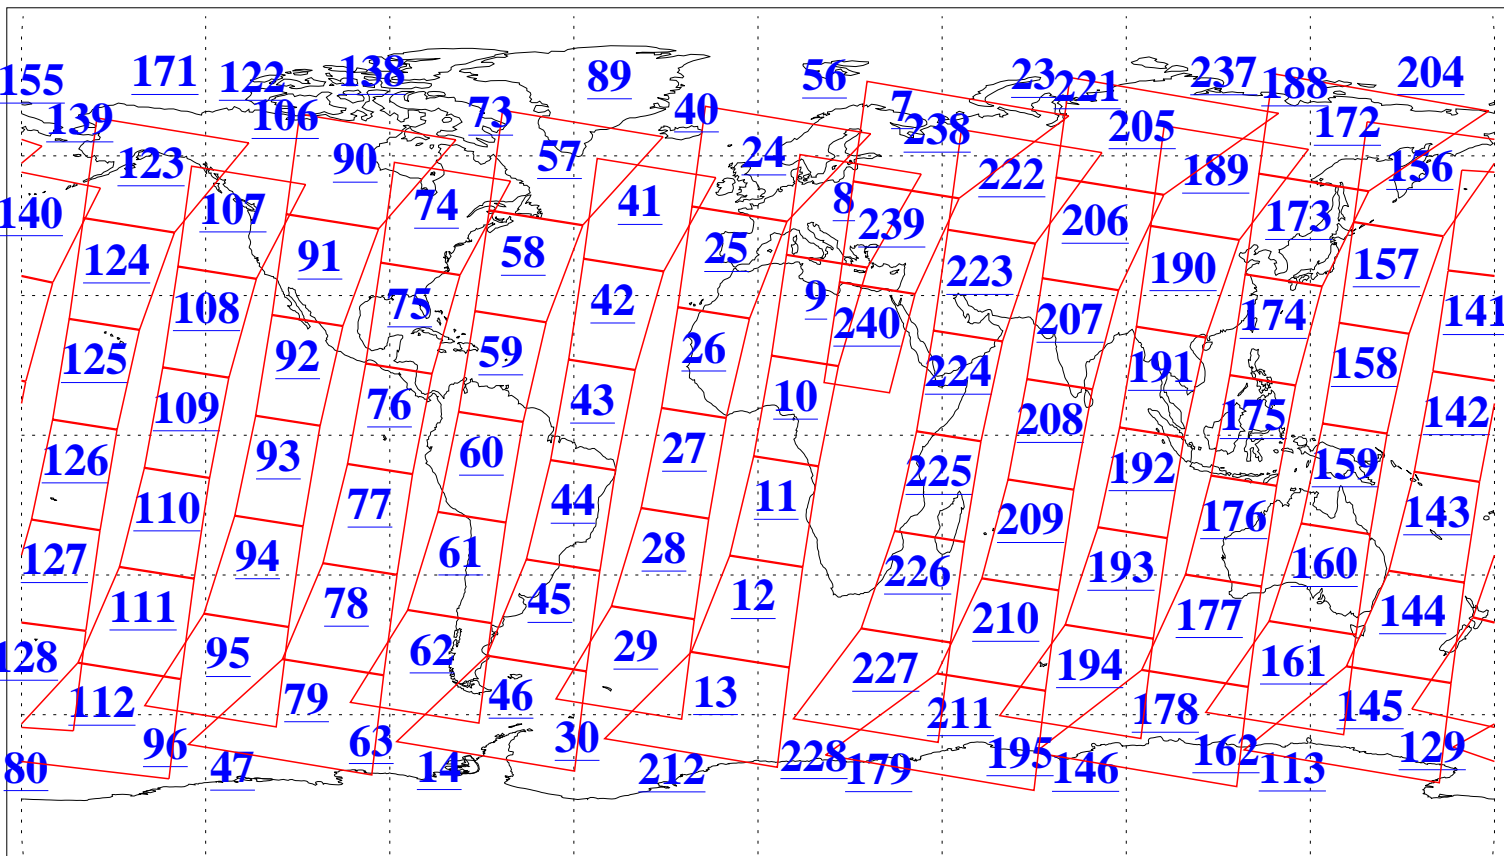

L1B Availability
AMSU Granules: 239
HSB Granules: 0
AIRS Granules: 240

6 Apr 2019
DoY 96
Aqua Day 6181
Granules: 1 to 120

Granules: 121 to 240

Legend: AMSU Available, HSB Available, AIRS Available

L1B Availability
AMSU Granules: 239
HSB Granules: 0
AIRS Granules: 240

6 Apr 2019
DoY 96
Aqua Day 6181
Ascending Granules

Descending Granules

Legend: AMSU Available, HSB Available, AIRS Available

L1B Availability
 AMSU Granules: 239
 HSB Granules: 0
 AIRS Granules: 240

6 Apr 2019
 DoY 96
 Aqua Day 6181

Northern Hemisphere Granules

Southern Hemisphere Granules

Legend: AMSU Available, HSB Available, AIRS Available