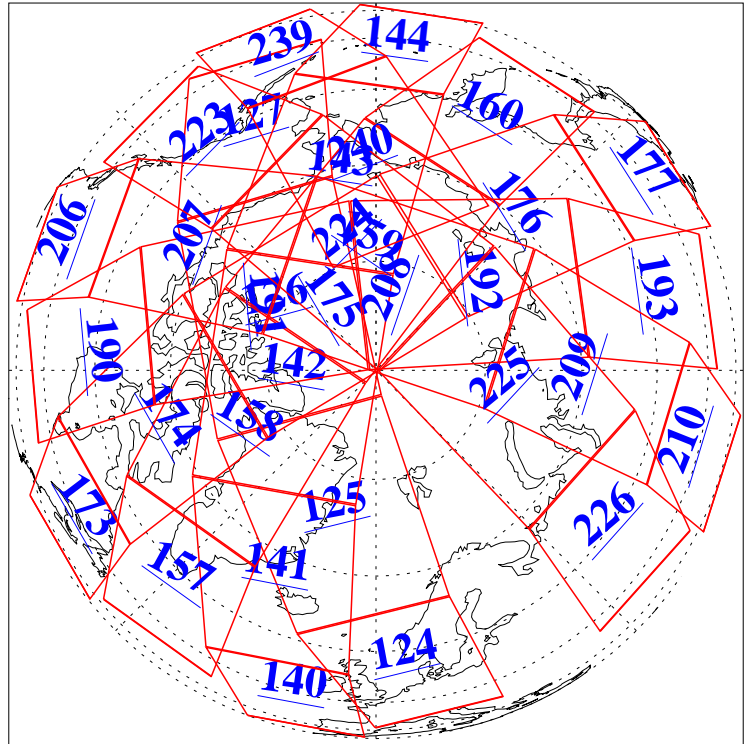

L1B Availability  
AMSU Granules: 240  
HSB Granules: 0  
AIRS Granules: 240

2 Apr 2019  
DoY 92  
Aqua Day 6177  
Granules: 1 to 120

Granules: 121 to 240

Legend: AMSU Available, HSB Available, AIRS Available

L1B Availability  
AMSU Granules: 240  
HSB Granules: 0  
AIRS Granules: 240

2 Apr 2019  
DoY 92  
Aqua Day 6177  
Ascending Granules

Descending Granules

Legend: AMSU Available, HSB Available, AIRS Available

L1B Availability  
 AMSU Granules: 240  
 HSB Granules: 0  
 AIRS Granules: 240

2 Apr 2019  
 DoY 92  
 Aqua Day 6177

Northern Hemisphere Granules

Southern Hemisphere Granules

Legend: AMSU Available, HSB Available, AIRS Available