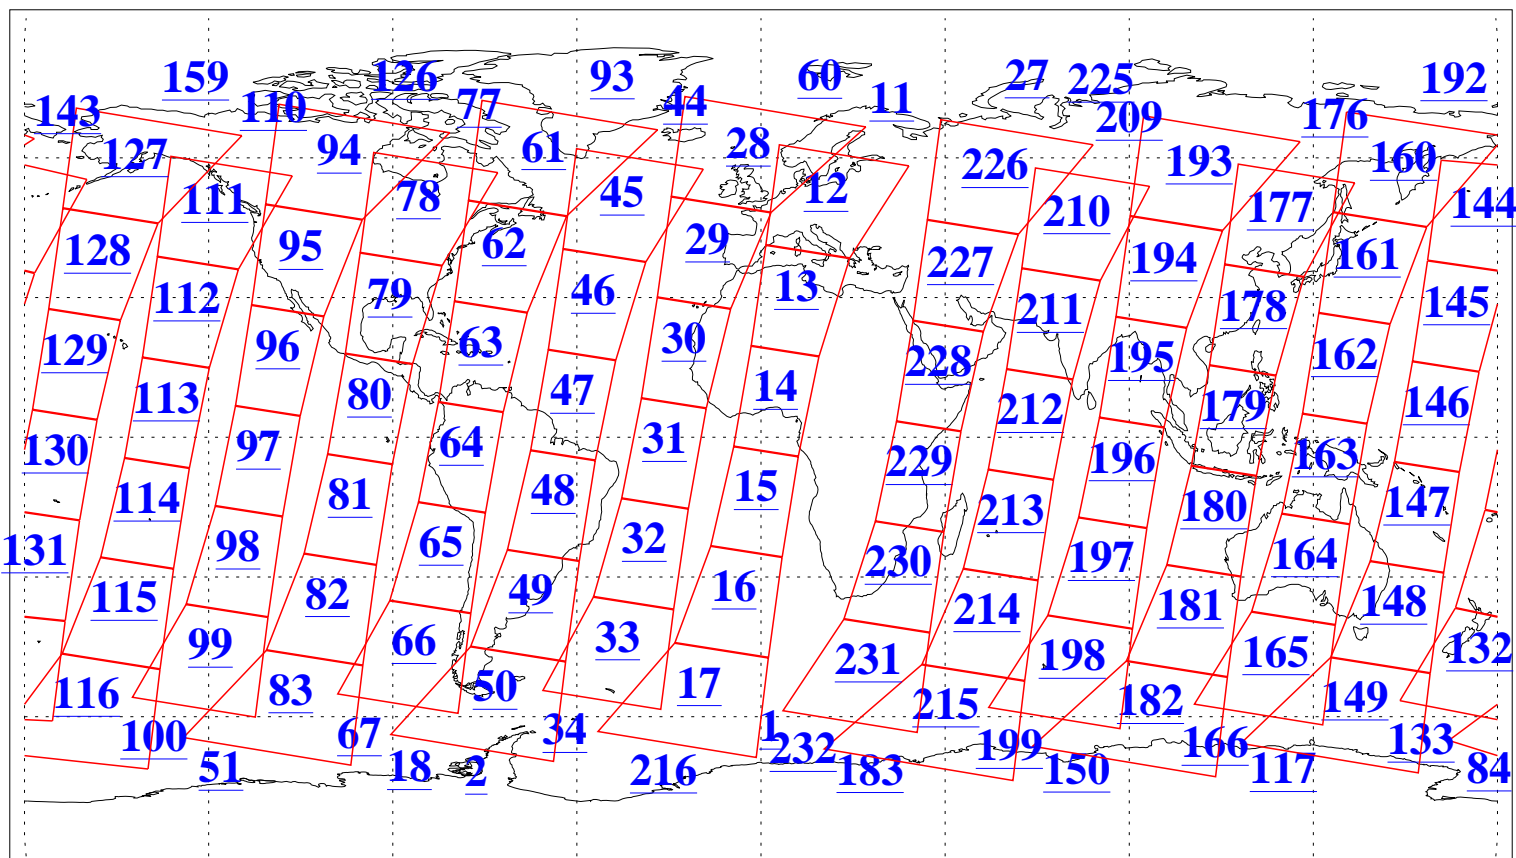

L1B Availability  
AMSU Granules: 240  
HSB Granules: 0  
AIRS Granules: 240

2 Apr 2019  
DoY 92  
Aqua Day 6177  
Granules: 1 to 120

Granules: 121 to 240

Legend: AMSU Available, HSB Available, AIRS Available

L1B Availability  
AMSU Granules: 240  
HSB Granules: 0  
AIRS Granules: 240

2 Apr 2019  
DoY 92  
Aqua Day 6177  
Ascending Granules

Descending Granules

Legend: AMSU Available, HSB Available, AIRS Available

L1B Availability  
 AMSU Granules: 240  
 HSB Granules: 0  
 AIRS Granules: 240

2 Apr 2019  
 DoY 92  
 Aqua Day 6177

Northern Hemisphere Granules

Southern Hemisphere Granules

Legend: AMSU Available, HSB Available, AIRS Available