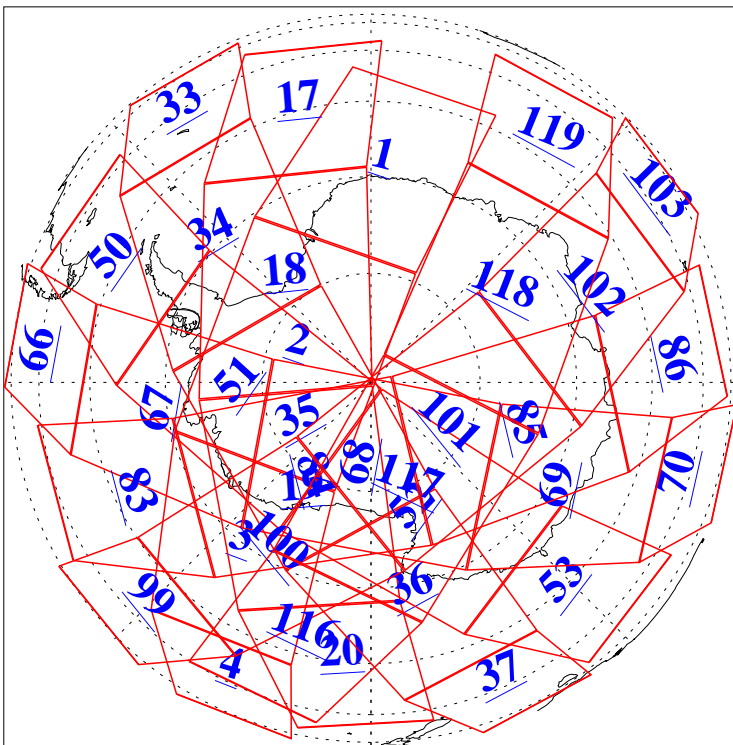

L1B Availability  
AMSU Granules: 240  
HSB Granules: 0  
AIRS Granules: 240

2 Apr 2019  
DoY 92  
Aqua Day 6177  
Granules: 1 to 120

Granules: 121 to 240

Legend: AMSU Available, HSB Available, AIRS Available

L1B Availability  
AMSU Granules: 240  
HSB Granules: 0  
AIRS Granules: 240

2 Apr 2019  
DoY 92  
Aqua Day 6177  
Ascending Granules

Descending Granules

Legend: AMSU Available, HSB Available, AIRS Available

L1B Availability  
 AMSU Granules: 240  
 HSB Granules: 0  
 AIRS Granules: 240

2 Apr 2019  
 DoY 92  
 Aqua Day 6177

Northern Hemisphere Granules

Southern Hemisphere Granules

Legend: AMSU Available, HSB Available, AIRS Available