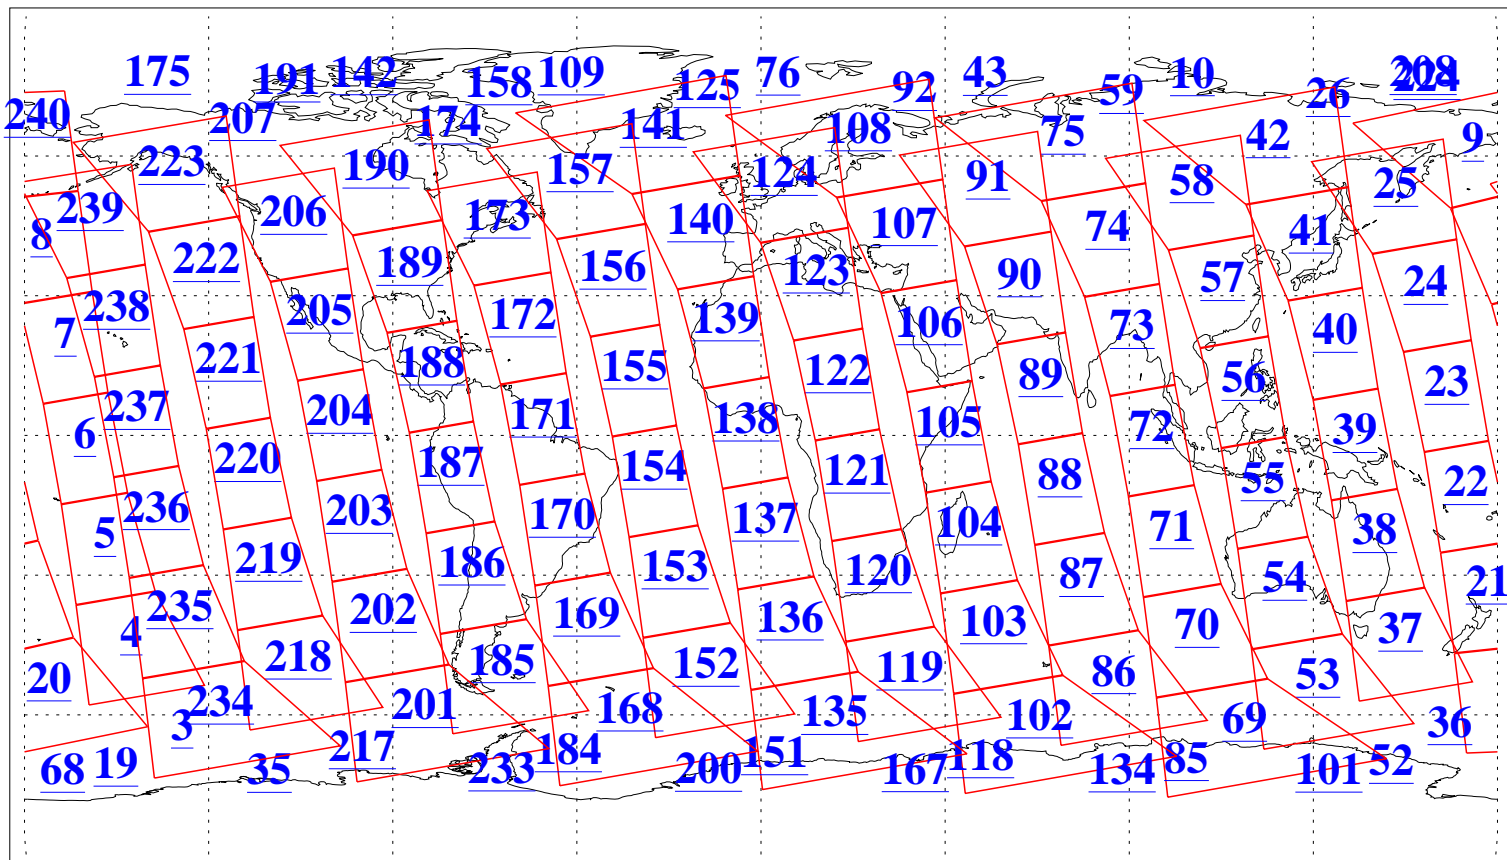

L1B Availability  
AMSU Granules: 240  
HSB Granules: 0  
AIRS Granules: 240

2 Apr 2019  
DoY 92  
Aqua Day 6177  
Granules: 1 to 120

Granules: 121 to 240

Legend: AMSU Available, HSB Available, AIRS Available

L1B Availability  
AMSU Granules: 240  
HSB Granules: 0  
AIRS Granules: 240

2 Apr 2019  
DoY 92  
Aqua Day 6177  
Ascending Granules

Descending Granules

Legend: AMSU Available, HSB Available, AIRS Available

L1B Availability  
 AMSU Granules: 240  
 HSB Granules: 0  
 AIRS Granules: 240

2 Apr 2019  
 DoY 92  
 Aqua Day 6177

Northern Hemisphere Granules

Southern Hemisphere Granules

Legend: AMSU Available, HSB Available, AIRS Available