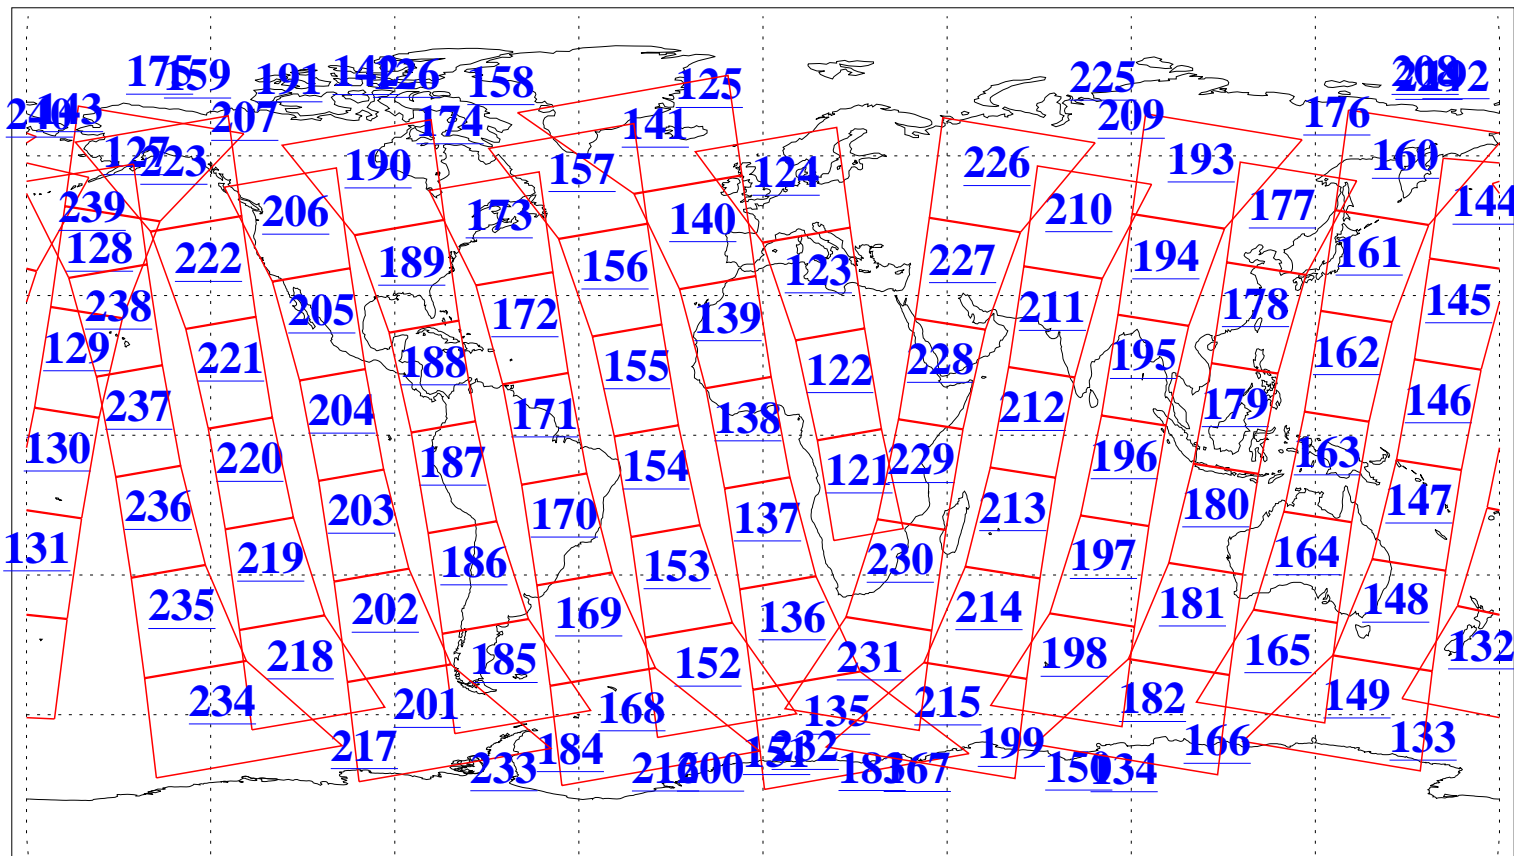

L1B Availability  
AMSU Granules: 240  
HSB Granules: 0  
AIRS Granules: 240

2 Apr 2019  
DoY 92  
Aqua Day 6177  
Granules: 1 to 120

Granules: 121 to 240

Legend: AMSU Available, HSB Available, AIRS Available

L1B Availability  
AMSU Granules: 240  
HSB Granules: 0  
AIRS Granules: 240

2 Apr 2019  
DoY 92  
Aqua Day 6177  
Ascending Granules

Descending Granules

Legend: AMSU Available, HSB Available, AIRS Available

L1B Availability  
 AMSU Granules: 240  
 HSB Granules: 0  
 AIRS Granules: 240

2 Apr 2019  
 DoY 92  
 Aqua Day 6177

Northern Hemisphere Granules

Southern Hemisphere Granules

Legend: AMSU Available, HSB Available, AIRS Available