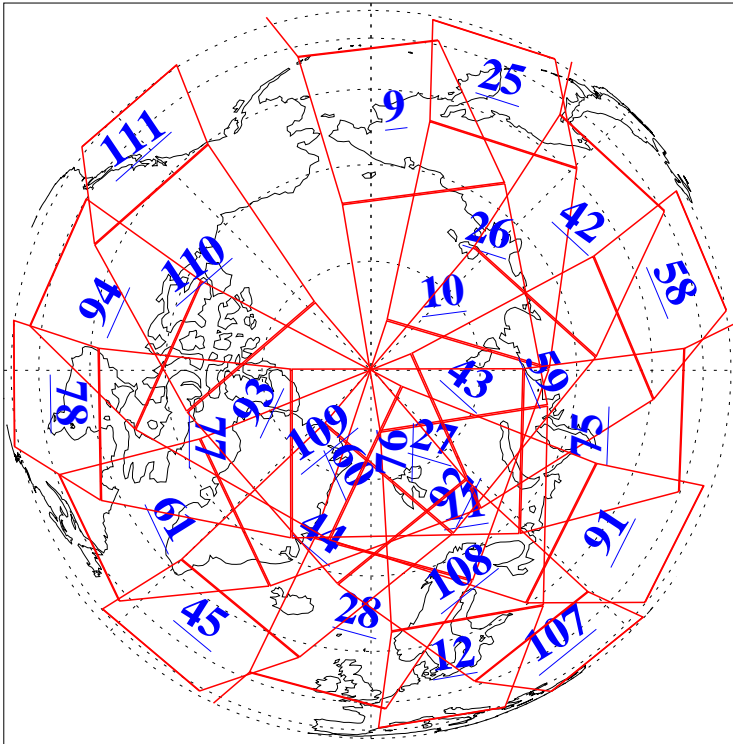

L1B Availability  
AMSU Granules: 240  
HSB Granules: 0  
AIRS Granules: 240

2 Apr 2019  
DoY 92  
Aqua Day 6177  
Granules: 1 to 120

Granules: 121 to 240

Legend: AMSU Available, HSB Available, AIRS Available

L1B Availability  
AMSU Granules: 240  
HSB Granules: 0  
AIRS Granules: 240

2 Apr 2019  
DoY 92  
Aqua Day 6177  
Ascending Granules

Descending Granules

Legend: AMSU Available, HSB Available, AIRS Available

L1B Availability  
 AMSU Granules: 240  
 HSB Granules: 0  
 AIRS Granules: 240

2 Apr 2019  
 DoY 92  
 Aqua Day 6177

Northern Hemisphere Granules

Southern Hemisphere Granules

Legend: AMSU Available, HSB Available, AIRS Available