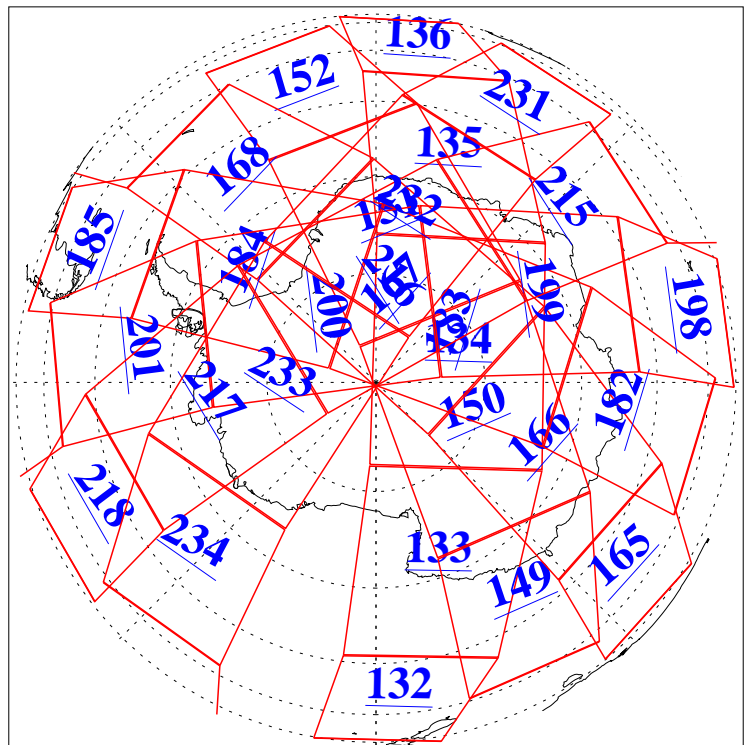

L1B Availability  
AMSU Granules: 240  
HSB Granules: 0  
AIRS Granules: 240

2 Apr 2019  
DoY 92  
Aqua Day 6177  
Ascending Granules

Descending Granules

Legend: AMSU Available, HSB Available, AIRS Available

L1B Availability  
 AMSU Granules: 240  
 HSB Granules: 0  
 AIRS Granules: 240

2 Apr 2019  
 DoY 92  
 Aqua Day 6177

Northern Hemisphere Granules

Southern Hemisphere Granules

Legend: AMSU Available, HSB Available, AIRS Available