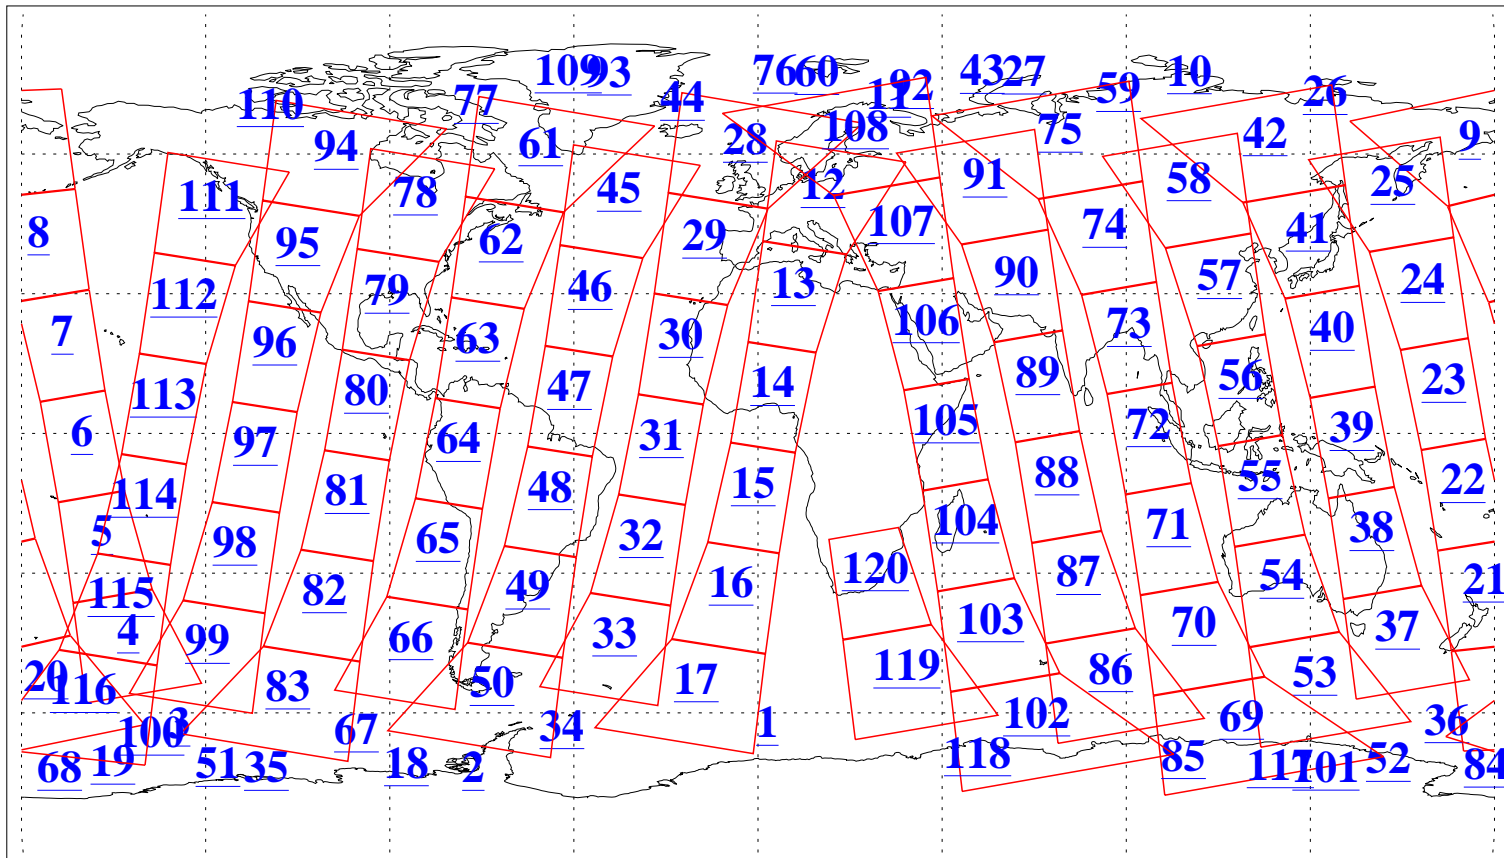

L1B Availability  
AMSU Granules: 240  
HSB Granules: 0  
AIRS Granules: 240

2 Apr 2019  
DoY 92  
Aqua Day 6177  
Granules: 1 to 120

Granules: 121 to 240

Legend: AMSU Available, HSB Available, AIRS Available

L1B Availability  
AMSU Granules: 240  
HSB Granules: 0  
AIRS Granules: 240

2 Apr 2019  
DoY 92  
Aqua Day 6177  
Ascending Granules

Descending Granules

Legend: AMSU Available, HSB Available, AIRS Available

L1B Availability  
 AMSU Granules: 240  
 HSB Granules: 0  
 AIRS Granules: 240

2 Apr 2019  
 DoY 92  
 Aqua Day 6177

Northern Hemisphere Granules

Southern Hemisphere Granules

Legend: AMSU Available, HSB Available, AIRS Available