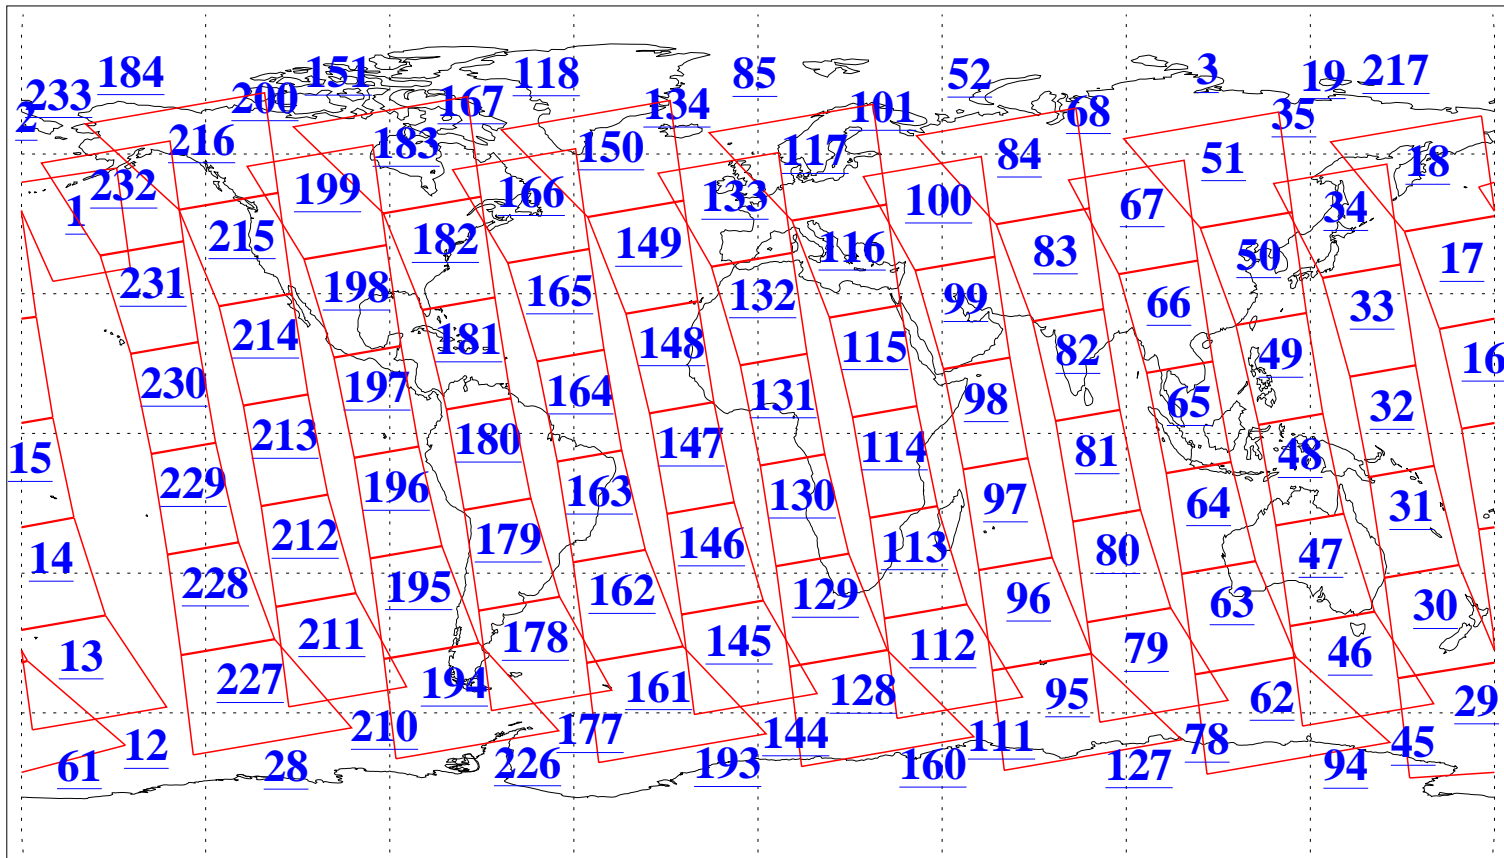

L1B Availability
AMSU Granules: 240
HSB Granules: 0
AIRS Granules: 240

1 Apr 2019
DoY 91
Aqua Day 6176
Granules: 1 to 120

Granules: 121 to 240

Legend: AMSU Available, HSB Available, AIRS Available

L1B Availability
AMSU Granules: 240
HSB Granules: 0
AIRS Granules: 240

1 Apr 2019
DoY 91
Aqua Day 6176
Ascending Granules

Descending Granules

Legend: AMSU Available, HSB Available, AIRS Available

L1B Availability
 AMSU Granules: 240
 HSB Granules: 0
 AIRS Granules: 240

1 Apr 2019
 DoY 91
 Aqua Day 6176

Northern Hemisphere Granules

Southern Hemisphere Granules

Legend: AMSU Available, HSB Available, AIRS Available