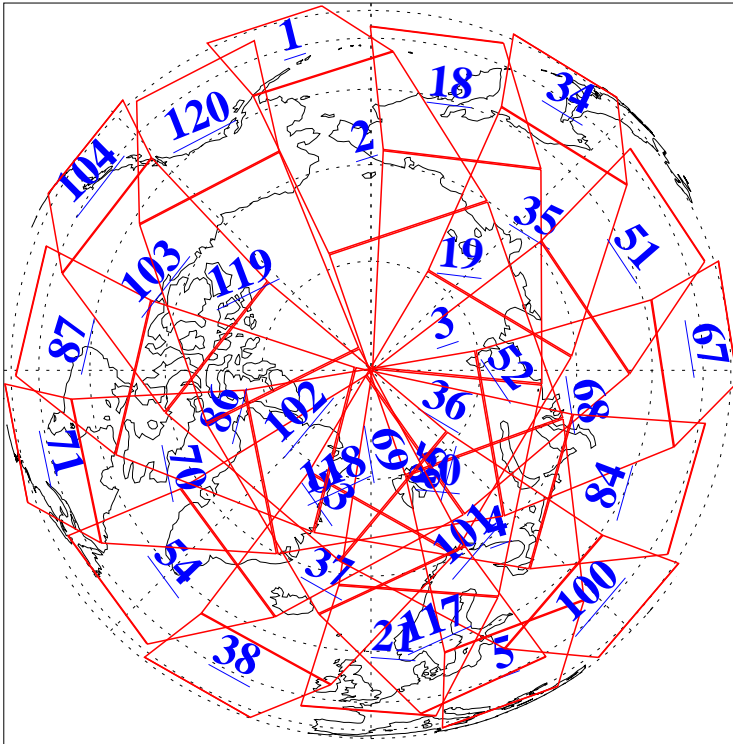

L1B Availability
AMSU Granules: 240
HSB Granules: 0
AIRS Granules: 240

1 Apr 2019
DoY 91
Aqua Day 6176
Granules: 1 to 120

Granules: 121 to 240

Legend: AMSU Available, HSB Available, AIRS Available

L1B Availability
AMSU Granules: 240
HSB Granules: 0
AIRS Granules: 240

1 Apr 2019
DoY 91
Aqua Day 6176
Ascending Granules

Descending Granules

Legend: AMSU Available, HSB Available, AIRS Available

L1B Availability
 AMSU Granules: 240
 HSB Granules: 0
 AIRS Granules: 240

1 Apr 2019
 DoY 91
 Aqua Day 6176

Northern Hemisphere Granules

Southern Hemisphere Granules

Legend: AMSU Available, HSB Available, AIRS Available