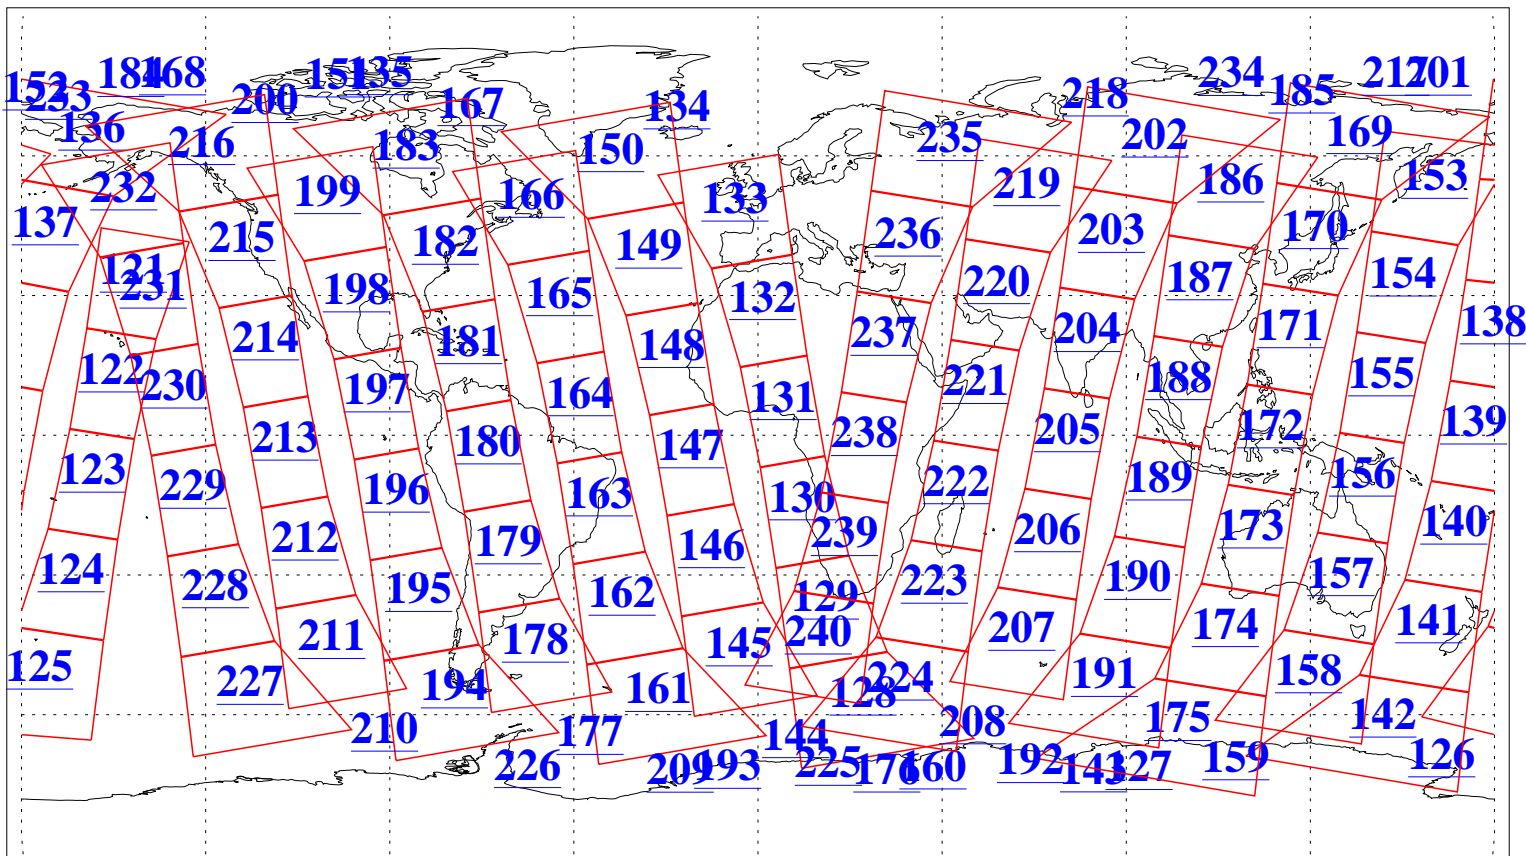

L1B Availability
AMSU Granules: 240
HSB Granules: 0
AIRS Granules: 240

1 Apr 2019
DoY 91
Aqua Day 6176
Granules: 1 to 120

Granules: 121 to 240

Legend: AMSU Available, HSB Available, AIRS Available

L1B Availability
AMSU Granules: 240
HSB Granules: 0
AIRS Granules: 240

1 Apr 2019
DoY 91
Aqua Day 6176
Ascending Granules

Descending Granules

Legend: AMSU Available, HSB Available, AIRS Available

L1B Availability
 AMSU Granules: 240
 HSB Granules: 0
 AIRS Granules: 240

1 Apr 2019
 DoY 91
 Aqua Day 6176

Northern Hemisphere Granules

Southern Hemisphere Granules

Legend: AMSU Available, HSB Available, AIRS Available