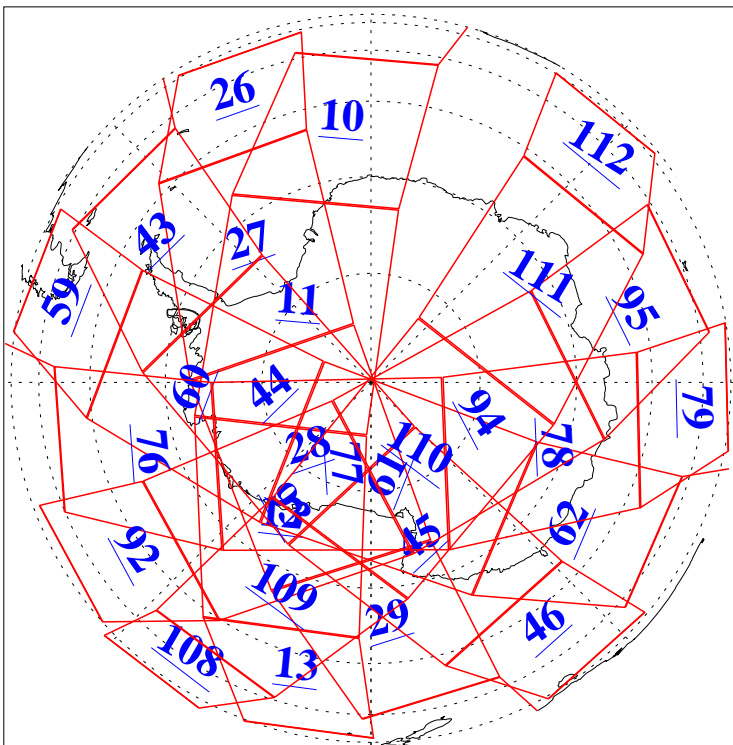

L1B Availability
AMSU Granules: 240
HSB Granules: 0
AIRS Granules: 240

1 Apr 2019
DoY 91
Aqua Day 6176
Granules: 1 to 120

Granules: 121 to 240

Legend: AMSU Available, HSB Available, AIRS Available

L1B Availability
AMSU Granules: 240
HSB Granules: 0
AIRS Granules: 240

1 Apr 2019
DoY 91
Aqua Day 6176
Ascending Granules

Descending Granules

Legend: AMSU Available, HSB Available, AIRS Available

L1B Availability
 AMSU Granules: 240
 HSB Granules: 0
 AIRS Granules: 240

1 Apr 2019
 DoY 91
 Aqua Day 6176

Northern Hemisphere Granules

Southern Hemisphere Granules

Legend: AMSU Available, HSB Available, AIRS Available