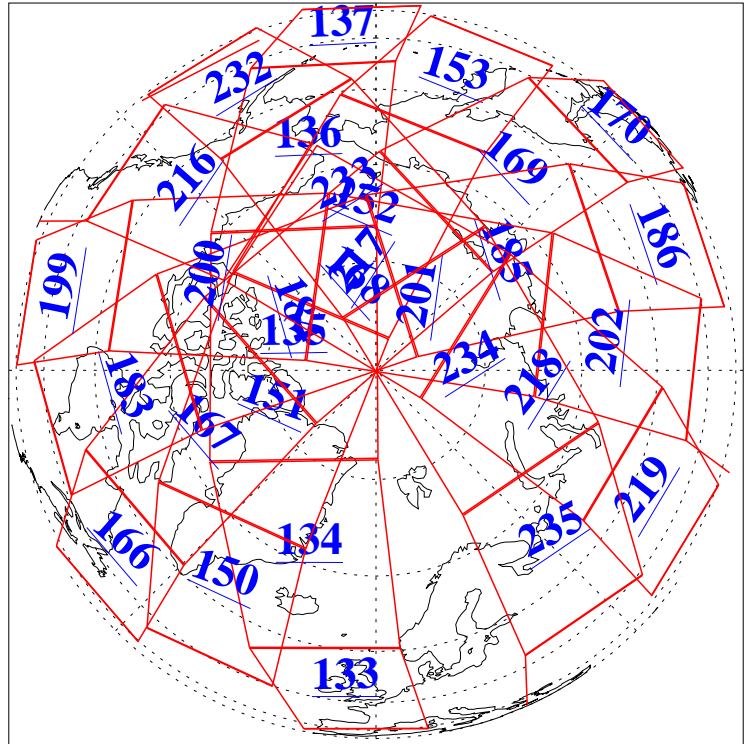

1 Apr 2019
DoY 91
Aqua Day 6176
Ascending Granules

Descending Granules

Legend: AMSU Available, HSB Available, AIRS Available

L1B Availability
 AMSU Granules: 240
 HSB Granules: 0
 AIRS Granules: 240

1 Apr 2019
 DoY 91
 Aqua Day 6176

Northern Hemisphere Granules

Southern Hemisphere Granules

Legend: AMSU Available, HSB Available, AIRS Available