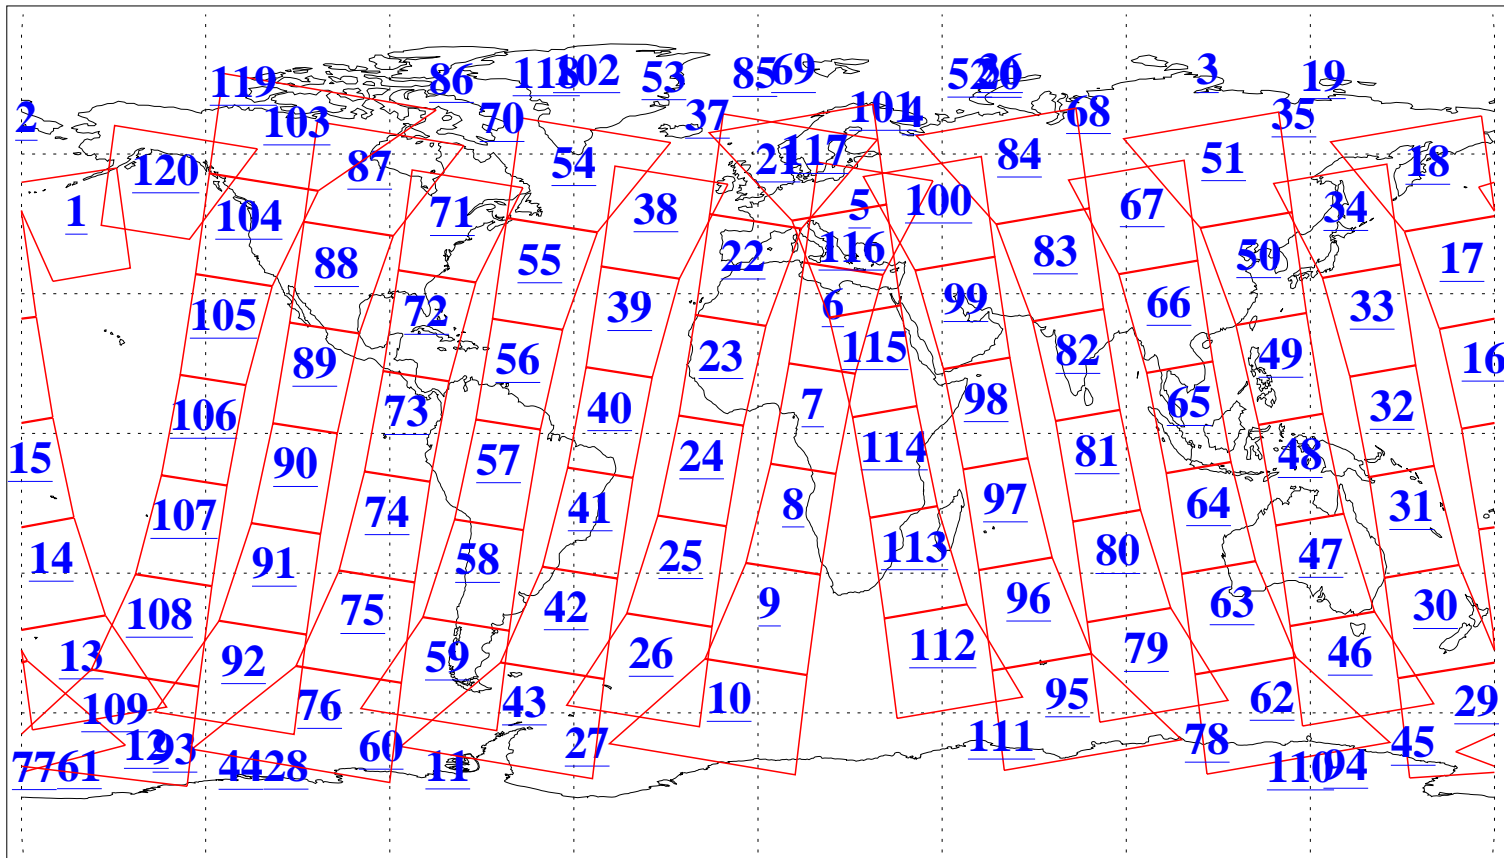

L1B Availability
AMSU Granules: 240
HSB Granules: 0
AIRS Granules: 240

1 Apr 2019
DoY 91
Aqua Day 6176
Granules: 1 to 120

Granules: 121 to 240

Legend: AMSU Available, HSB Available, AIRS Available

L1B Availability
AMSU Granules: 240
HSB Granules: 0
AIRS Granules: 240

1 Apr 2019
DoY 91
Aqua Day 6176
Ascending Granules

Descending Granules

Legend: AMSU Available, HSB Available, AIRS Available

L1B Availability
 AMSU Granules: 240
 HSB Granules: 0
 AIRS Granules: 240

1 Apr 2019
 DoY 91
 Aqua Day 6176

Northern Hemisphere Granules

Southern Hemisphere Granules

Legend: AMSU Available, HSB Available, AIRS Available