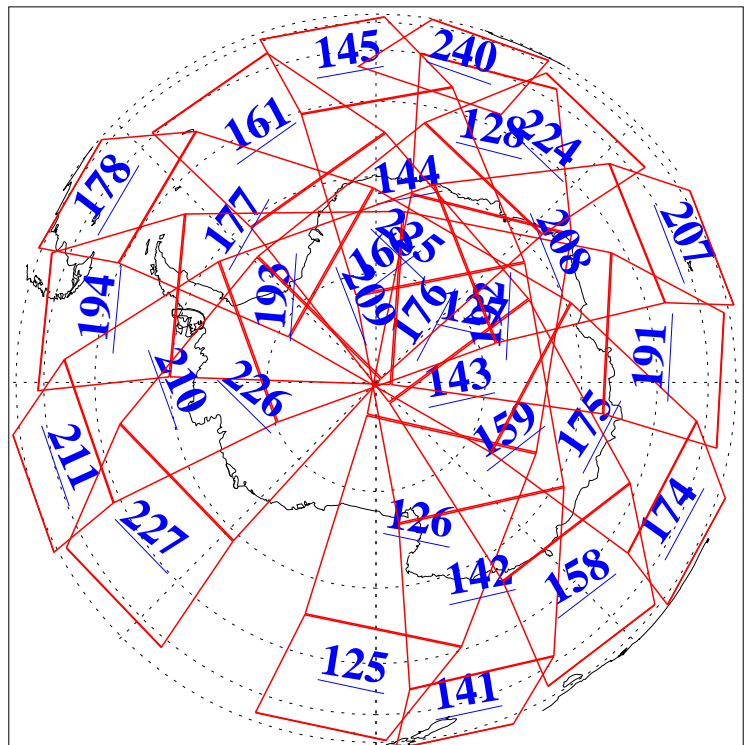

L1B Availability
AMSU Granules: 240
HSB Granules: 0
AIRS Granules: 240

1 Apr 2019
DoY 91
Aqua Day 6176
Granules: 1 to 120

Granules: 121 to 240

Legend: AMSU Available, HSB Available, AIRS Available

L1B Availability
AMSU Granules: 240
HSB Granules: 0
AIRS Granules: 240

1 Apr 2019
DoY 91
Aqua Day 6176
Ascending Granules

Descending Granules

Legend: AMSU Available, HSB Available, AIRS Available

L1B Availability
 AMSU Granules: 240
 HSB Granules: 0
 AIRS Granules: 240

1 Apr 2019
 DoY 91
 Aqua Day 6176

Northern Hemisphere Granules

Southern Hemisphere Granules

Legend: AMSU Available, HSB Available, AIRS Available