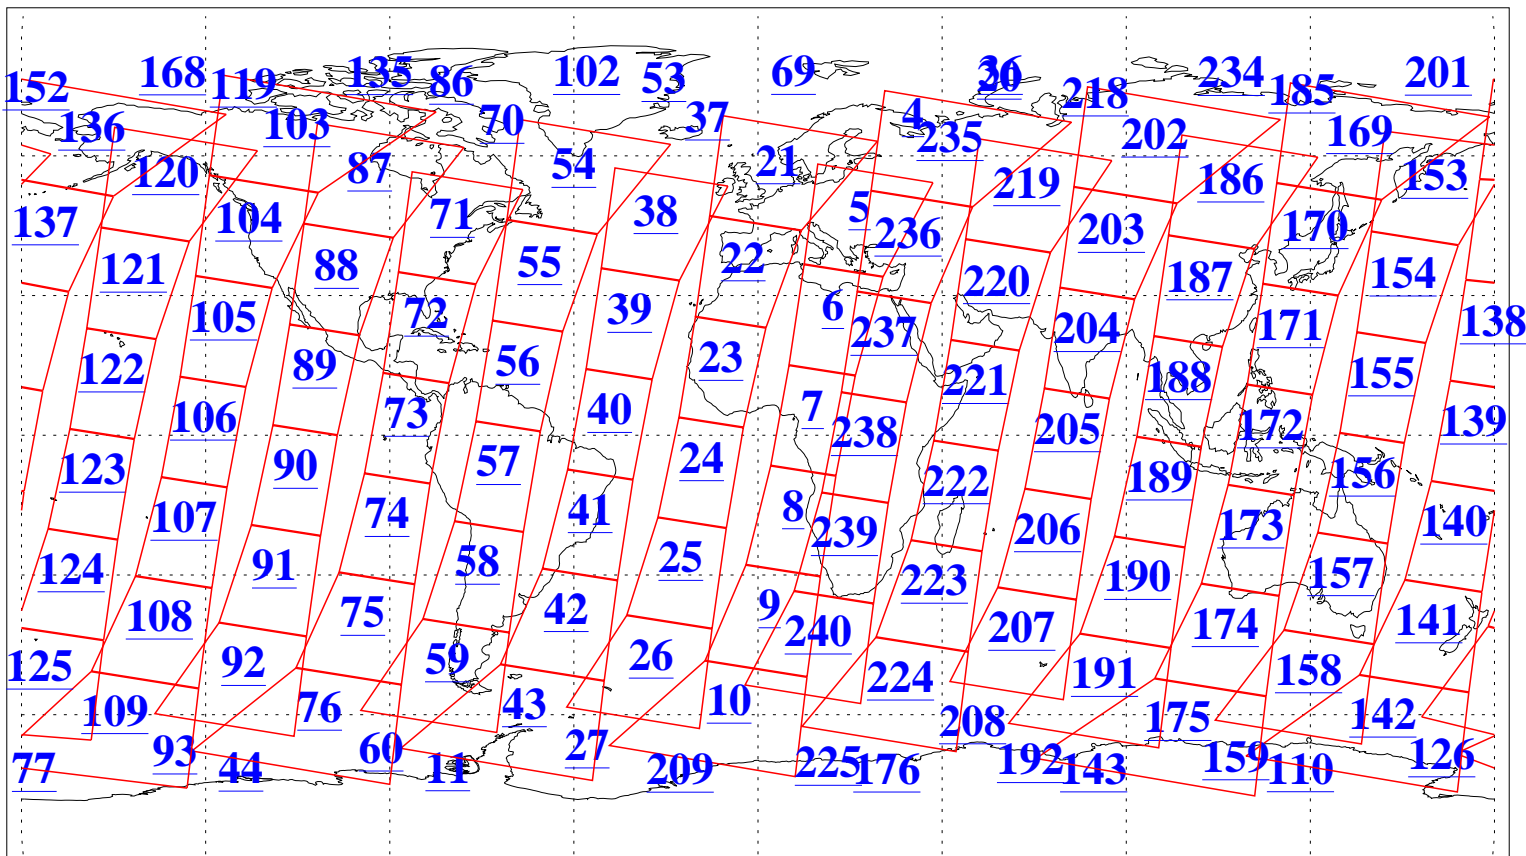

L1B Availability
AMSU Granules: 240
HSB Granules: 0
AIRS Granules: 240

1 Apr 2019
DoY 91
Aqua Day 6176
Granules: 1 to 120

Granules: 121 to 240

Legend: AMSU Available, HSB Available, AIRS Available

L1B Availability
AMSU Granules: 240
HSB Granules: 0
AIRS Granules: 240

1 Apr 2019
DoY 91
Aqua Day 6176
Ascending Granules

Descending Granules

Legend: AMSU Available, HSB Available, AIRS Available

L1B Availability
 AMSU Granules: 240
 HSB Granules: 0
 AIRS Granules: 240

1 Apr 2019
 DoY 91
 Aqua Day 6176

Northern Hemisphere Granules

Southern Hemisphere Granules

Legend: AMSU Available, HSB Available, AIRS Available