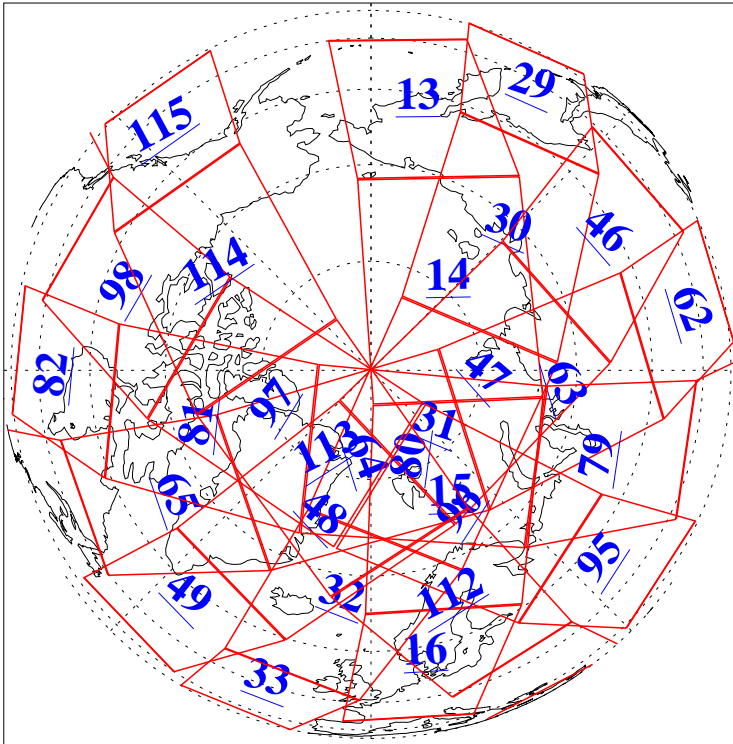

L1B Availability
AMSU Granules: 240
HSB Granules: 0
AIRS Granules: 240

29 Mar 2019
DoY 88
Aqua Day 6173
Granules: 1 to 120

Granules: 121 to 240

Legend: AMSU Available, HSB Available, AIRS Available

L1B Availability
AMSU Granules: 240
HSB Granules: 0
AIRS Granules: 240

29 Mar 2019
DoY 88
Aqua Day 6173

Ascending Granules

Descending Granules

Legend: AMSU Available, HSB Available, AIRS Available

L1B Availability
 AMSU Granules: 240
 HSB Granules: 0
 AIRS Granules: 240

29 Mar 2019
 DoY 88
 Aqua Day 6173

Northern Hemisphere Granules

Southern Hemisphere Granules

Legend: AMSU Available, **HSB Available**, **AIRS Available**