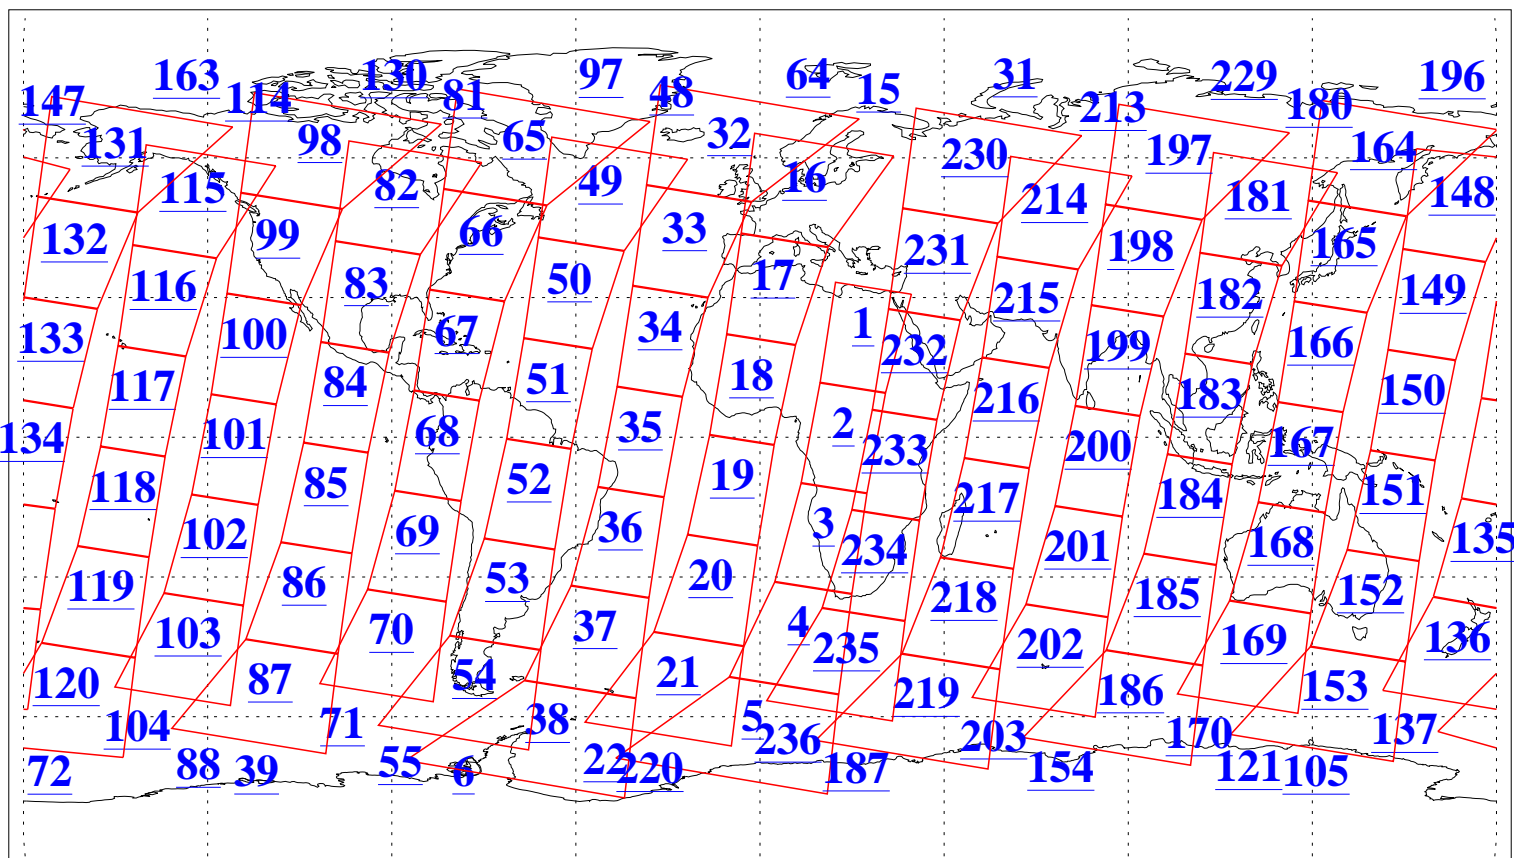

L1B Availability
AMSU Granules: 240
HSB Granules: 0
AIRS Granules: 240

29 Mar 2019
DoY 88
Aqua Day 6173
Granules: 1 to 120

Granules: 121 to 240

Legend: AMSU Available, HSB Available, AIRS Available

L1B Availability
AMSU Granules: 240
HSB Granules: 0
AIRS Granules: 240

29 Mar 2019
DoY 88
Aqua Day 6173

Ascending Granules

Descending Granules

Legend: AMSU Available, HSB Available, AIRS Available

L1B Availability
 AMSU Granules: 240
 HSB Granules: 0
 AIRS Granules: 240

29 Mar 2019
 DoY 88
 Aqua Day 6173

Northern Hemisphere Granules

Southern Hemisphere Granules

Legend: AMSU Available, **HSB Available**, **AIRS Available**