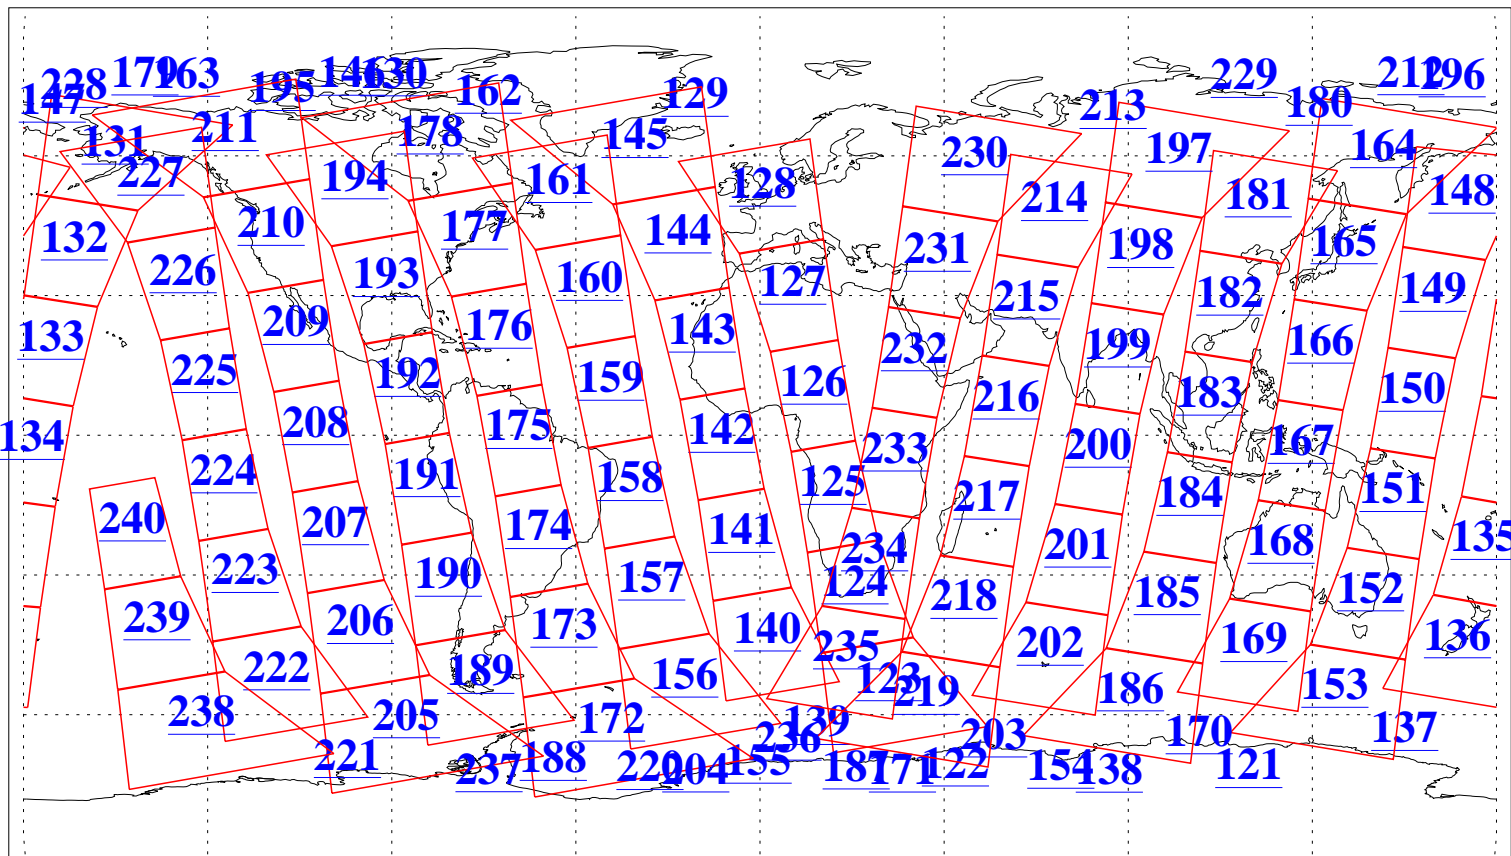

L1B Availability
AMSU Granules: 240
HSB Granules: 0
AIRS Granules: 240

29 Mar 2019
DoY 88
Aqua Day 6173
Granules: 1 to 120

Granules: 121 to 240

Legend: AMSU Available, HSB Available, AIRS Available

L1B Availability
AMSU Granules: 240
HSB Granules: 0
AIRS Granules: 240

29 Mar 2019
DoY 88
Aqua Day 6173

Ascending Granules

Descending Granules

Legend: AMSU Available, HSB Available, AIRS Available

L1B Availability
 AMSU Granules: 240
 HSB Granules: 0
 AIRS Granules: 240

29 Mar 2019
 DoY 88
 Aqua Day 6173

Northern Hemisphere Granules

Southern Hemisphere Granules

Legend: AMSU Available, **HSB Available**, **AIRS Available**