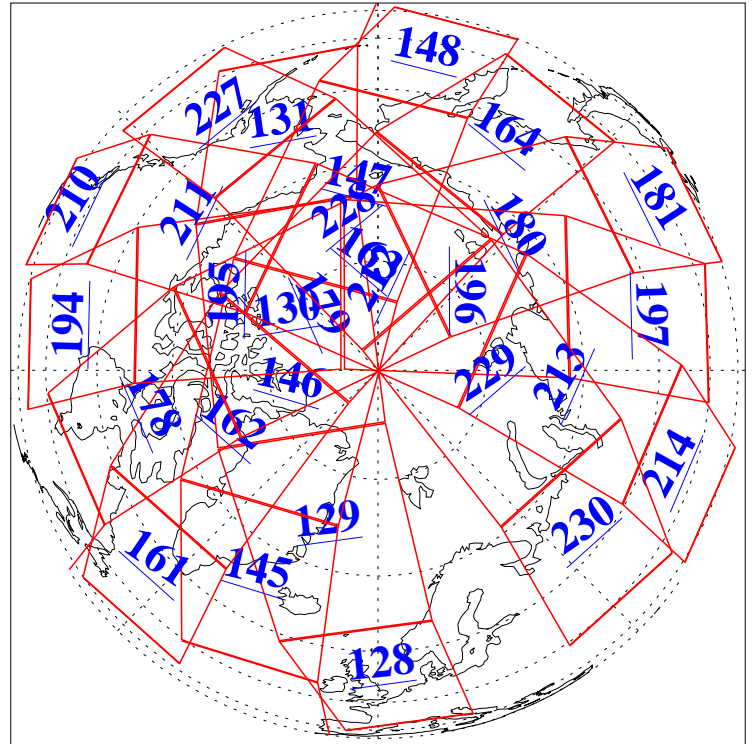

L1B Availability
AMSU Granules: 240
HSB Granules: 0
AIRS Granules: 240

29 Mar 2019
DoY 88
Aqua Day 6173
Granules: 1 to 120

Granules: 121 to 240

Legend: AMSU Available, HSB Available, AIRS Available

L1B Availability
AMSU Granules: 240
HSB Granules: 0
AIRS Granules: 240

29 Mar 2019
DoY 88
Aqua Day 6173

Ascending Granules

Descending Granules

Legend: AMSU Available, HSB Available, AIRS Available

L1B Availability
 AMSU Granules: 240
 HSB Granules: 0
 AIRS Granules: 240

29 Mar 2019
 DoY 88
 Aqua Day 6173

Northern Hemisphere Granules

Southern Hemisphere Granules

Legend: AMSU Available, **HSB Available**, **AIRS Available**