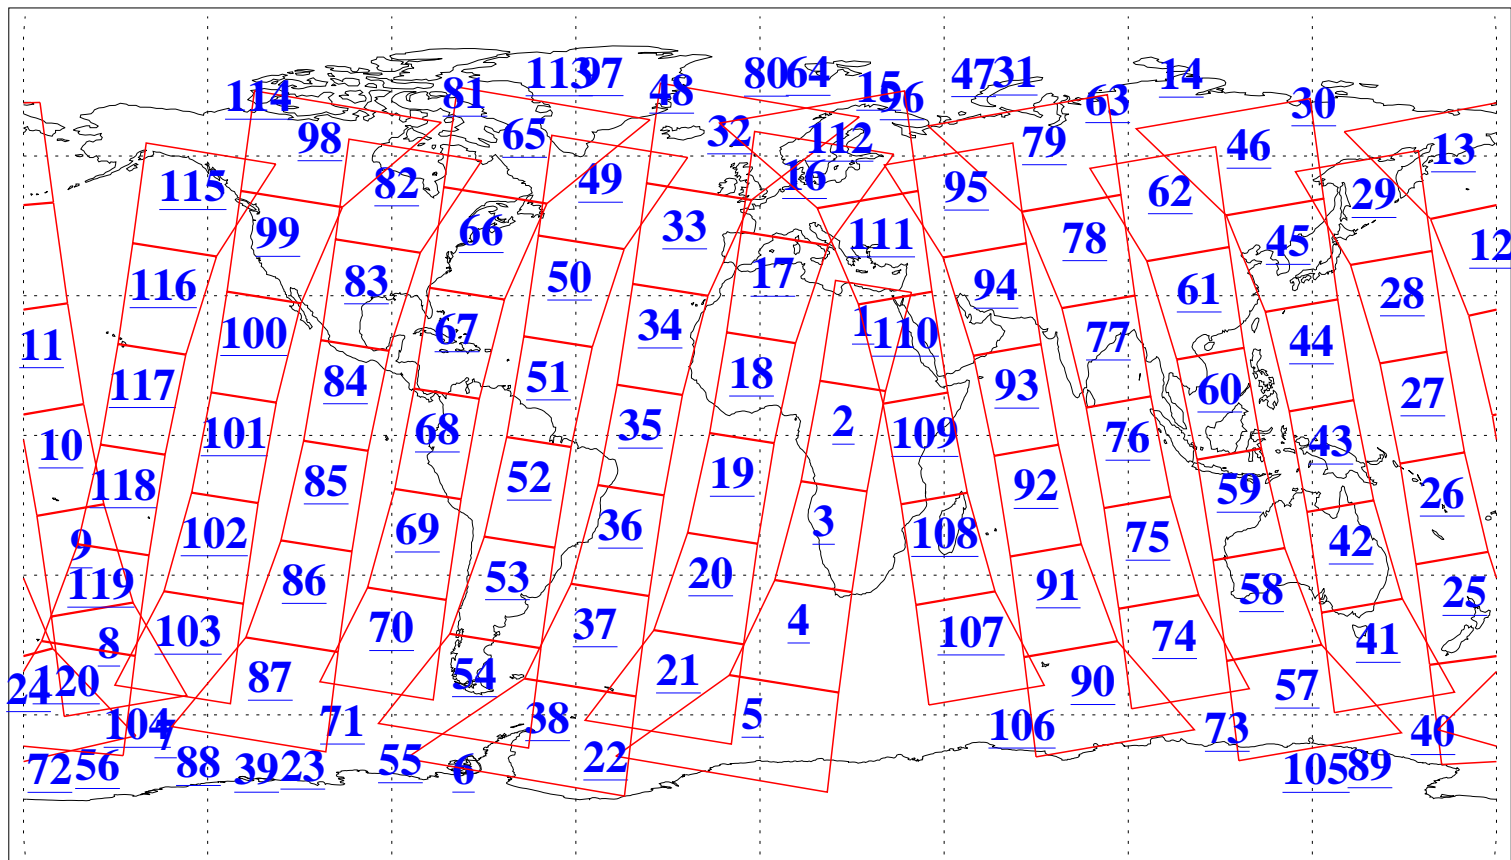

L1B Availability
AMSU Granules: 240
HSB Granules: 0
AIRS Granules: 240

29 Mar 2019
DoY 88
Aqua Day 6173
Granules: 1 to 120

Granules: 121 to 240

Legend: AMSU Available, HSB Available, AIRS Available

L1B Availability
AMSU Granules: 240
HSB Granules: 0
AIRS Granules: 240

29 Mar 2019
DoY 88
Aqua Day 6173

Ascending Granules

Descending Granules

Legend: AMSU Available, HSB Available, AIRS Available

L1B Availability
 AMSU Granules: 240
 HSB Granules: 0
 AIRS Granules: 240

29 Mar 2019
 DoY 88
 Aqua Day 6173

Northern Hemisphere Granules

Southern Hemisphere Granules

Legend: AMSU Available, **HSB Available**, **AIRS Available**