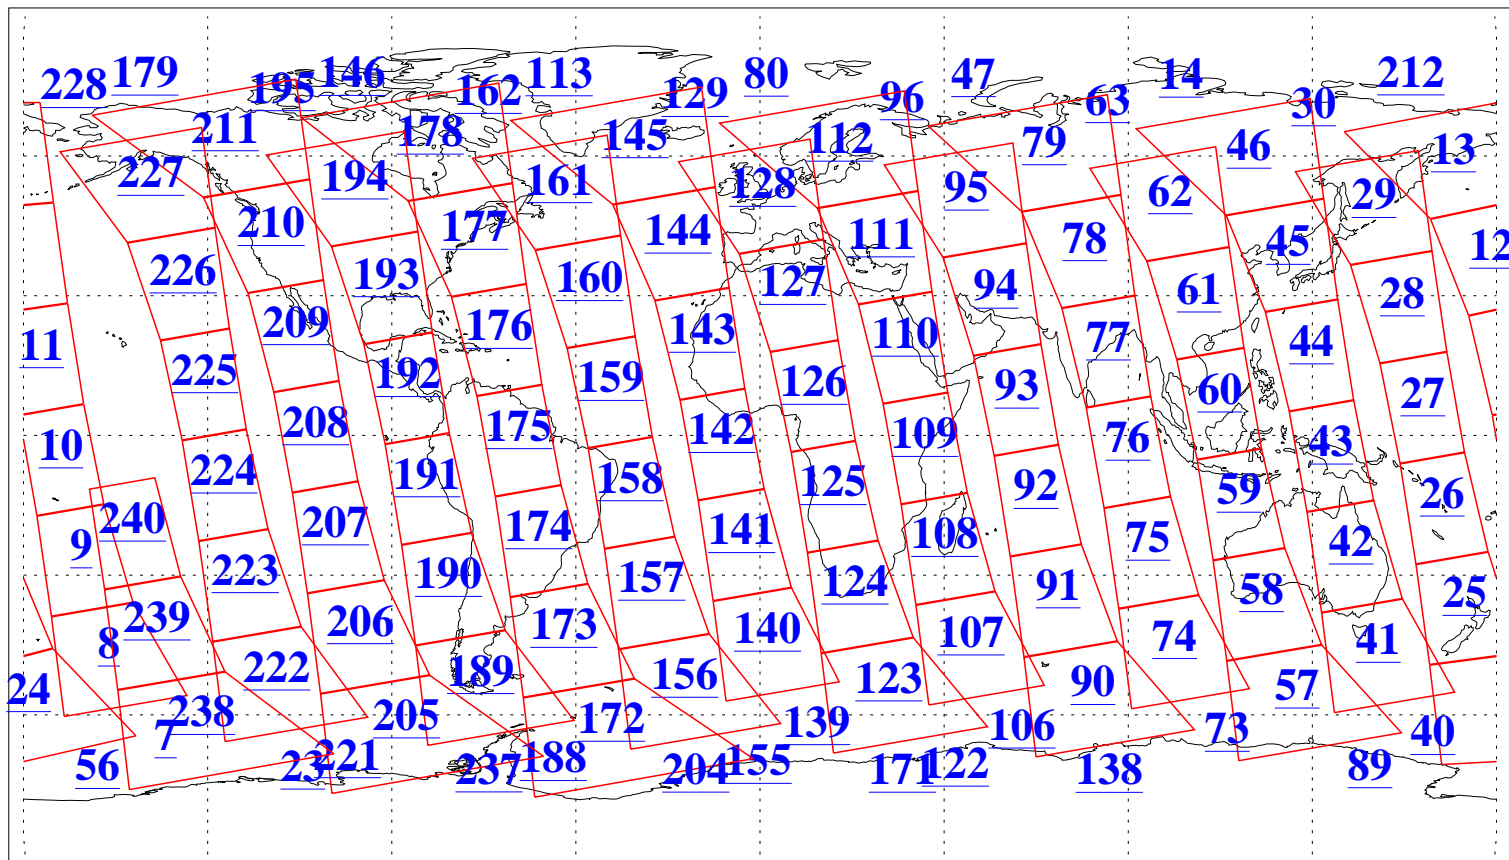

L1B Availability
AMSU Granules: 240
HSB Granules: 0
AIRS Granules: 240

29 Mar 2019
DoY 88
Aqua Day 6173
Granules: 1 to 120

Granules: 121 to 240

Legend: AMSU Available, HSB Available, AIRS Available

L1B Availability
AMSU Granules: 240
HSB Granules: 0
AIRS Granules: 240

29 Mar 2019
DoY 88
Aqua Day 6173

Ascending Granules

Descending Granules

Legend: AMSU Available, HSB Available, AIRS Available

L1B Availability
 AMSU Granules: 240
 HSB Granules: 0
 AIRS Granules: 240

29 Mar 2019
 DoY 88
 Aqua Day 6173

Northern Hemisphere Granules

Southern Hemisphere Granules

Legend: AMSU Available, **HSB Available**, **AIRS Available**