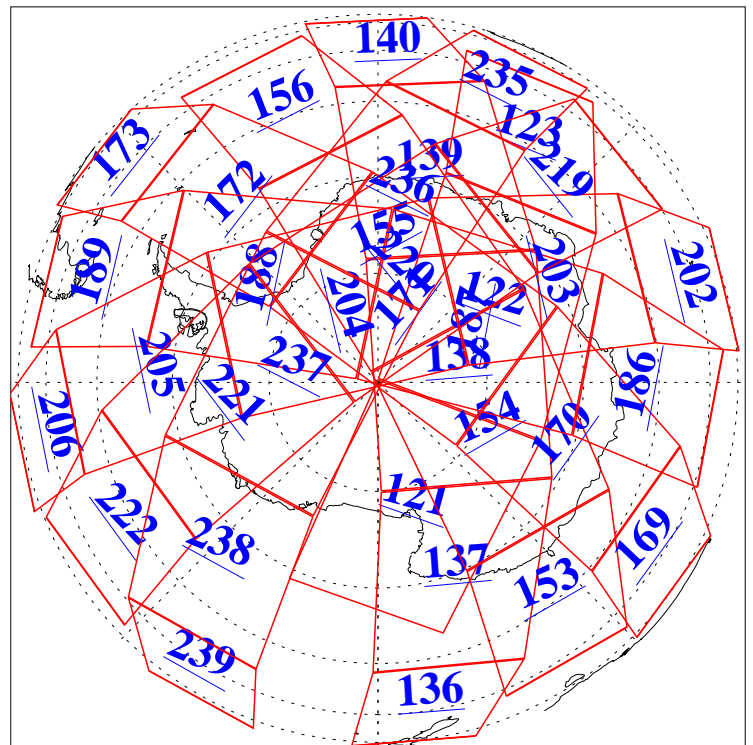

L1B Availability
AMSU Granules: 240
HSB Granules: 0
AIRS Granules: 240

29 Mar 2019
DoY 88
Aqua Day 6173
Granules: 1 to 120

Granules: 121 to 240

Legend: AMSU Available, HSB Available, AIRS Available

L1B Availability
AMSU Granules: 240
HSB Granules: 0
AIRS Granules: 240

29 Mar 2019
DoY 88
Aqua Day 6173

Ascending Granules

Descending Granules

Legend: AMSU Available, HSB Available, AIRS Available

L1B Availability
 AMSU Granules: 240
 HSB Granules: 0
 AIRS Granules: 240

29 Mar 2019
 DoY 88
 Aqua Day 6173

Northern Hemisphere Granules

Southern Hemisphere Granules

Legend: AMSU Available, **HSB Available**, **AIRS Available**