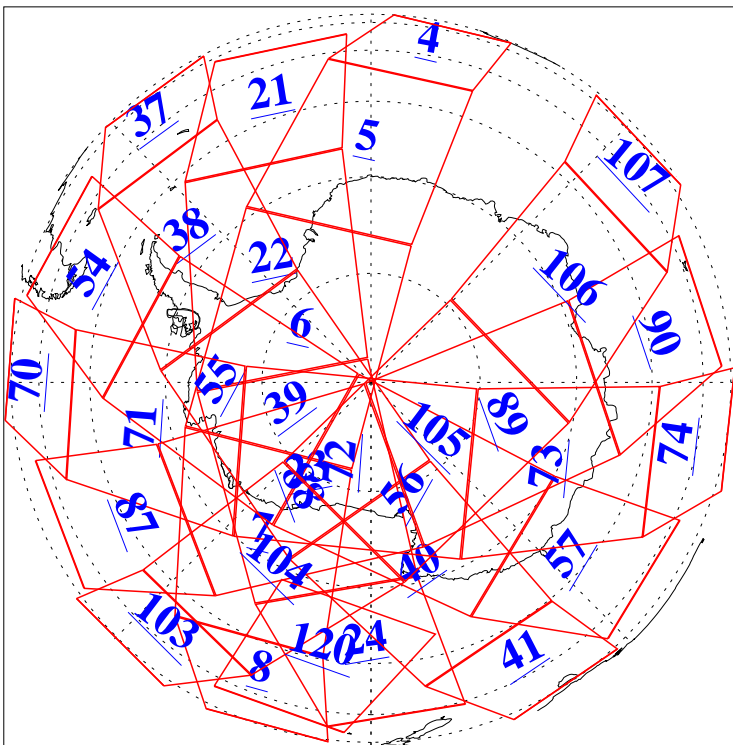

L1B Availability
AMSU Granules: 240
HSB Granules: 0
AIRS Granules: 240

29 Mar 2019
DoY 88
Aqua Day 6173
Granules: 1 to 120

Granules: 121 to 240

Legend: AMSU Available, HSB Available, AIRS Available

L1B Availability
AMSU Granules: 240
HSB Granules: 0
AIRS Granules: 240

29 Mar 2019
DoY 88
Aqua Day 6173

Ascending Granules

Descending Granules

Legend: AMSU Available, HSB Available, AIRS Available

L1B Availability
 AMSU Granules: 240
 HSB Granules: 0
 AIRS Granules: 240

29 Mar 2019
 DoY 88
 Aqua Day 6173

Northern Hemisphere Granules

Southern Hemisphere Granules

Legend: AMSU Available, **HSB Available**, **AIRS Available**