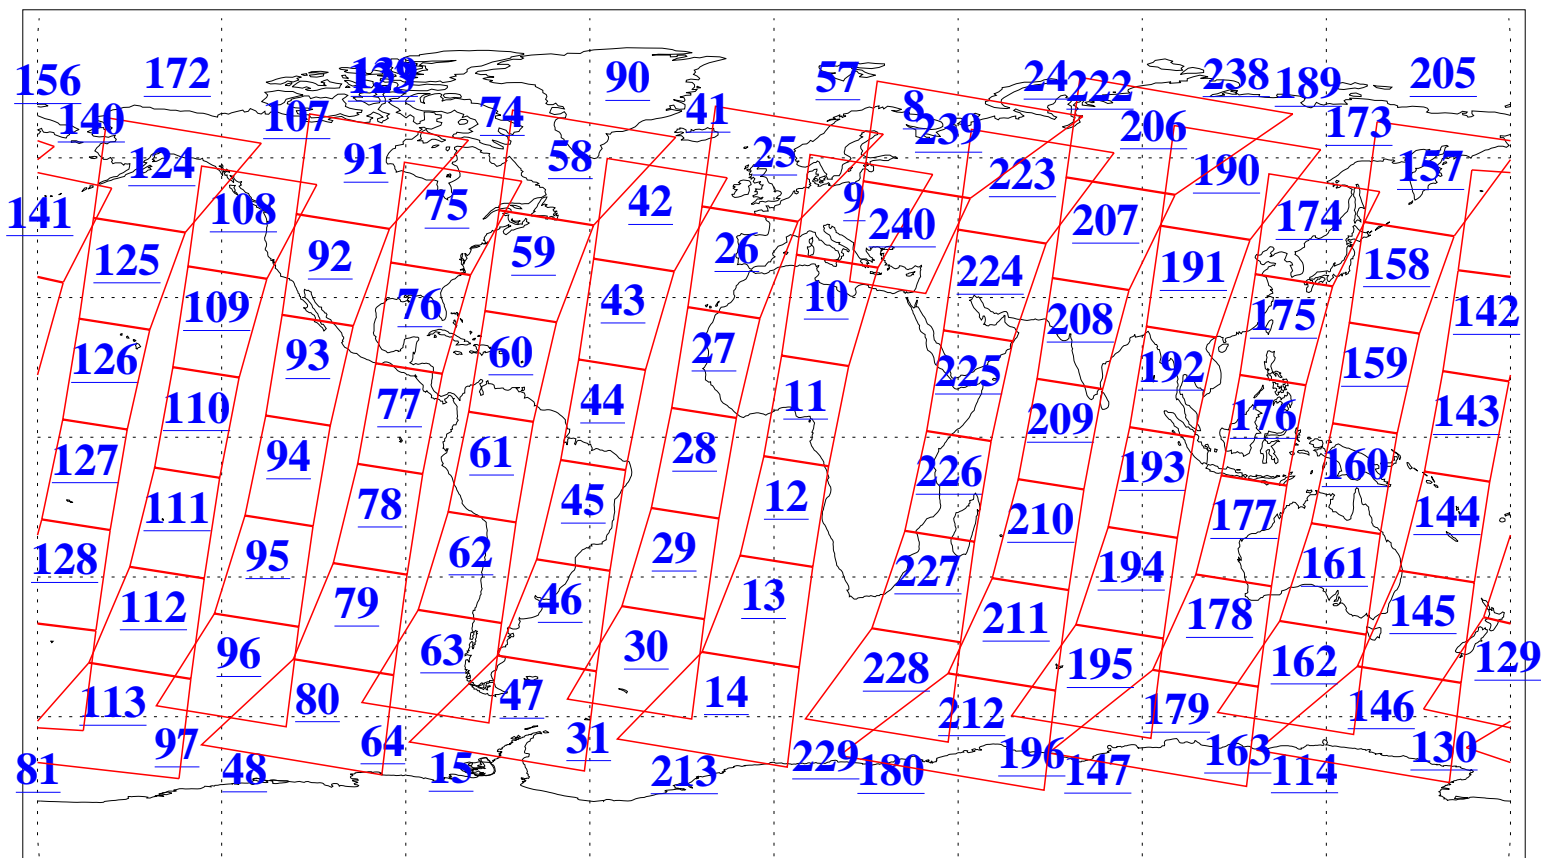

L1B Availability
AMSU Granules: 239
HSB Granules: 0
AIRS Granules: 240

28 Mar 2019
DoY 87
Aqua Day 6172
Granules: 1 to 120

Granules: 121 to 240

Legend: AMSU Available, HSB Available, AIRS Available

L1B Availability
AMSU Granules: 239
HSB Granules: 0
AIRS Granules: 240

28 Mar 2019
DoY 87
Aqua Day 6172

Ascending Granules

Descending Granules

Legend: AMSU Available, HSB Available, AIRS Available

L1B Availability
AMSU Granules: 239
HSB Granules: 0
AIRS Granules: 240

28 Mar 2019
DoY 87
Aqua Day 6172

Northern Hemisphere Granules

Southern Hemisphere Granules

Legend: AMSU Available, HSB Available, AIRS Available