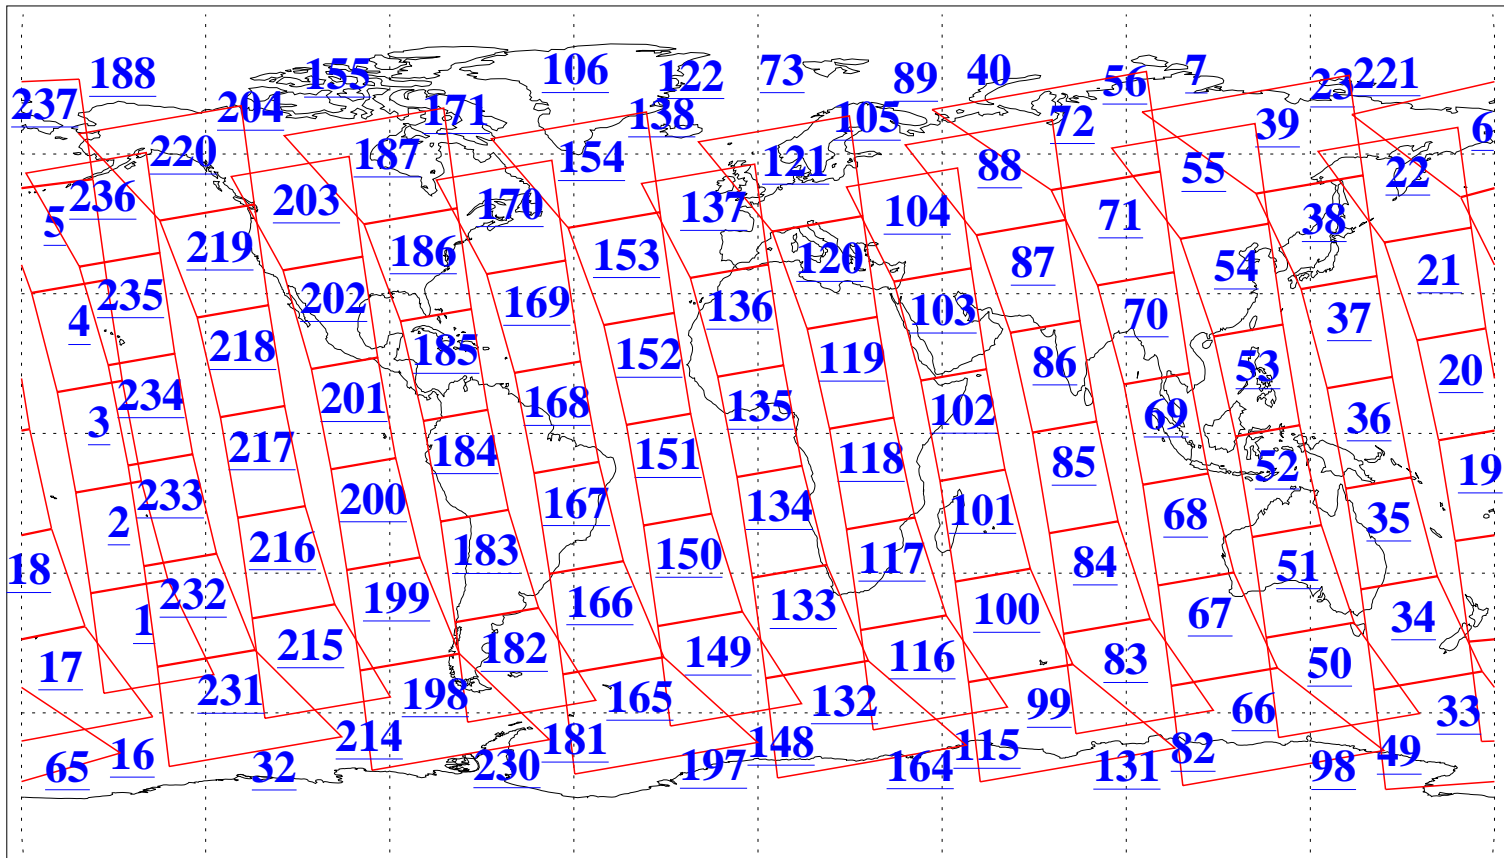

L1B Availability
AMSU Granules: 239
HSB Granules: 0
AIRS Granules: 240

28 Mar 2019
DoY 87
Aqua Day 6172
Granules: 1 to 120

Granules: 121 to 240

Legend: AMSU Available, HSB Available, AIRS Available

L1B Availability
AMSU Granules: 239
HSB Granules: 0
AIRS Granules: 240

28 Mar 2019
DoY 87
Aqua Day 6172

Ascending Granules

Descending Granules

Legend: AMSU Available, HSB Available, AIRS Available

L1B Availability
AMSU Granules: 239
HSB Granules: 0
AIRS Granules: 240

28 Mar 2019
DoY 87
Aqua Day 6172

Northern Hemisphere Granules

Southern Hemisphere Granules

Legend: AMSU Available, HSB Available, AIRS Available