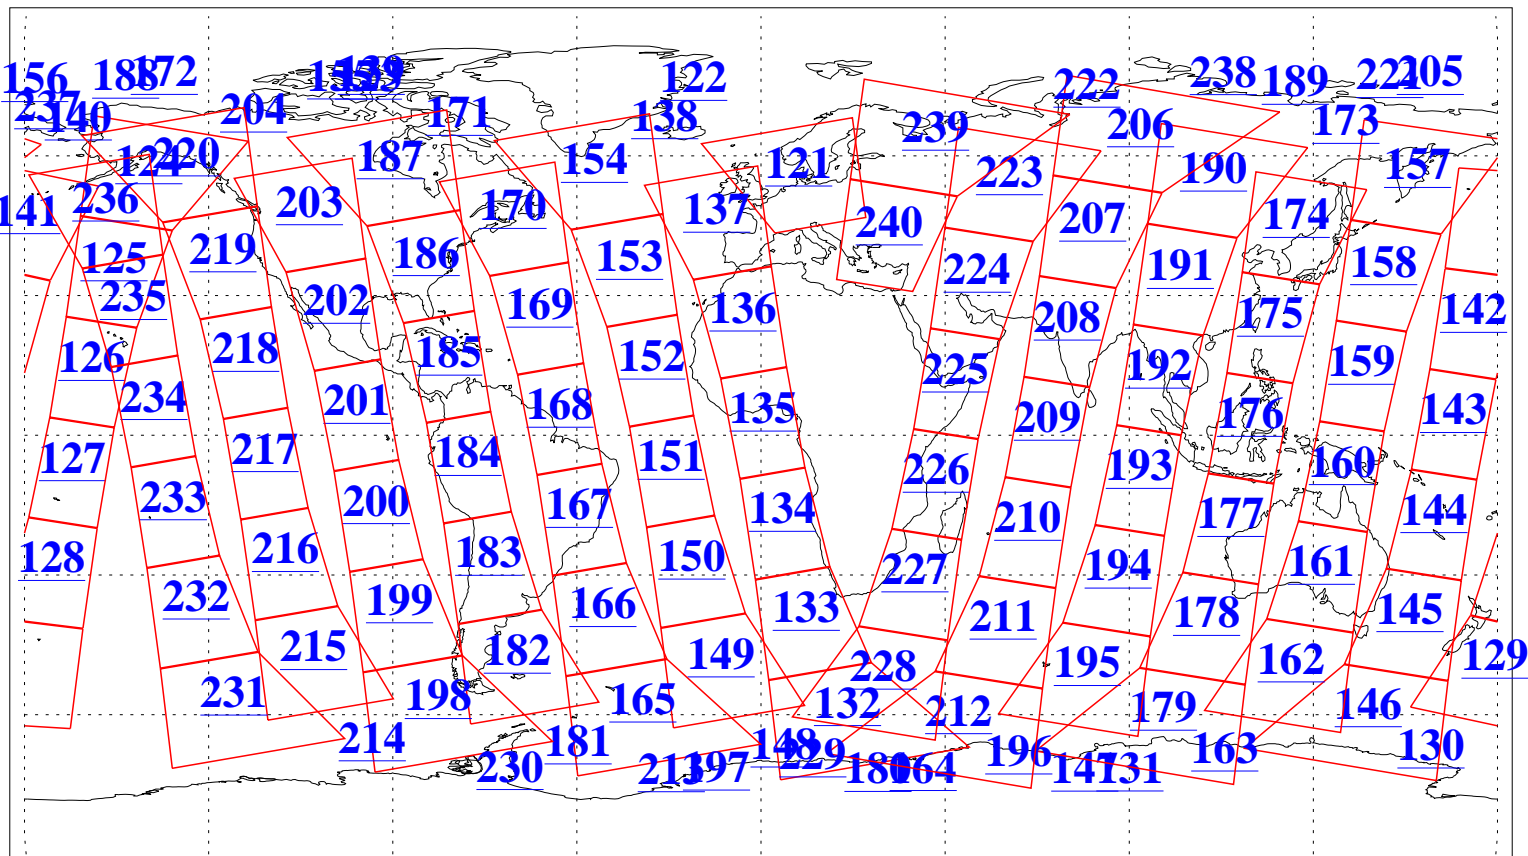

L1B Availability
AMSU Granules: 239
HSB Granules: 0
AIRS Granules: 240

28 Mar 2019
DoY 87
Aqua Day 6172
Granules: 1 to 120

Granules: 121 to 240

Legend: AMSU Available, HSB Available, AIRS Available

L1B Availability
AMSU Granules: 239
HSB Granules: 0
AIRS Granules: 240

28 Mar 2019
DoY 87
Aqua Day 6172

Ascending Granules

Descending Granules

Legend: AMSU Available, HSB Available, AIRS Available

L1B Availability
AMSU Granules: 239
HSB Granules: 0
AIRS Granules: 240

28 Mar 2019
DoY 87
Aqua Day 6172