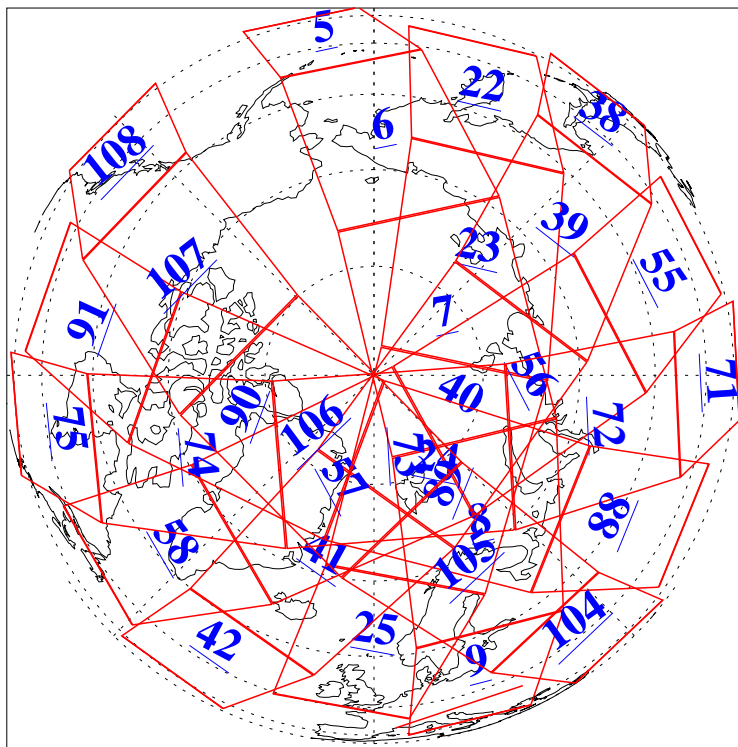

L1B Availability
AMSU Granules: 239
HSB Granules: 0
AIRS Granules: 240

28 Mar 2019
DoY 87
Aqua Day 6172
Granules: 1 to 120

Granules: 121 to 240

Legend: AMSU Available, HSB Available, AIRS Available

L1B Availability
AMSU Granules: 239
HSB Granules: 0
AIRS Granules: 240

28 Mar 2019
DoY 87
Aqua Day 6172

Ascending Granules

Descending Granules

Legend: AMSU Available, HSB Available, AIRS Available

L1B Availability
AMSU Granules: 239
HSB Granules: 0
AIRS Granules: 240

28 Mar 2019
DoY 87
Aqua Day 6172

Northern Hemisphere Granules

Southern Hemisphere Granules

Legend: AMSU Available, HSB Available, AIRS Available