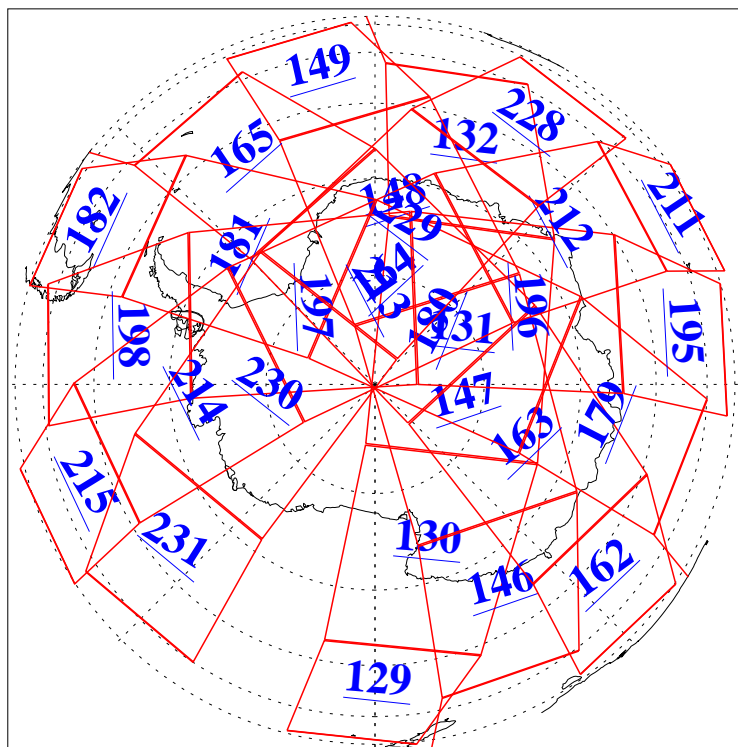

28 Mar 2019
DoY 87
Aqua Day 6172

Ascending Granules

Descending Granules

Legend: AMSU Available, HSB Available, AIRS Available

L1B Availability
AMSU Granules: 239
HSB Granules: 0
AIRS Granules: 240

28 Mar 2019
DoY 87
Aqua Day 6172

Northern Hemisphere Granules

Southern Hemisphere Granules

Legend: AMSU Available, HSB Available, AIRS Available