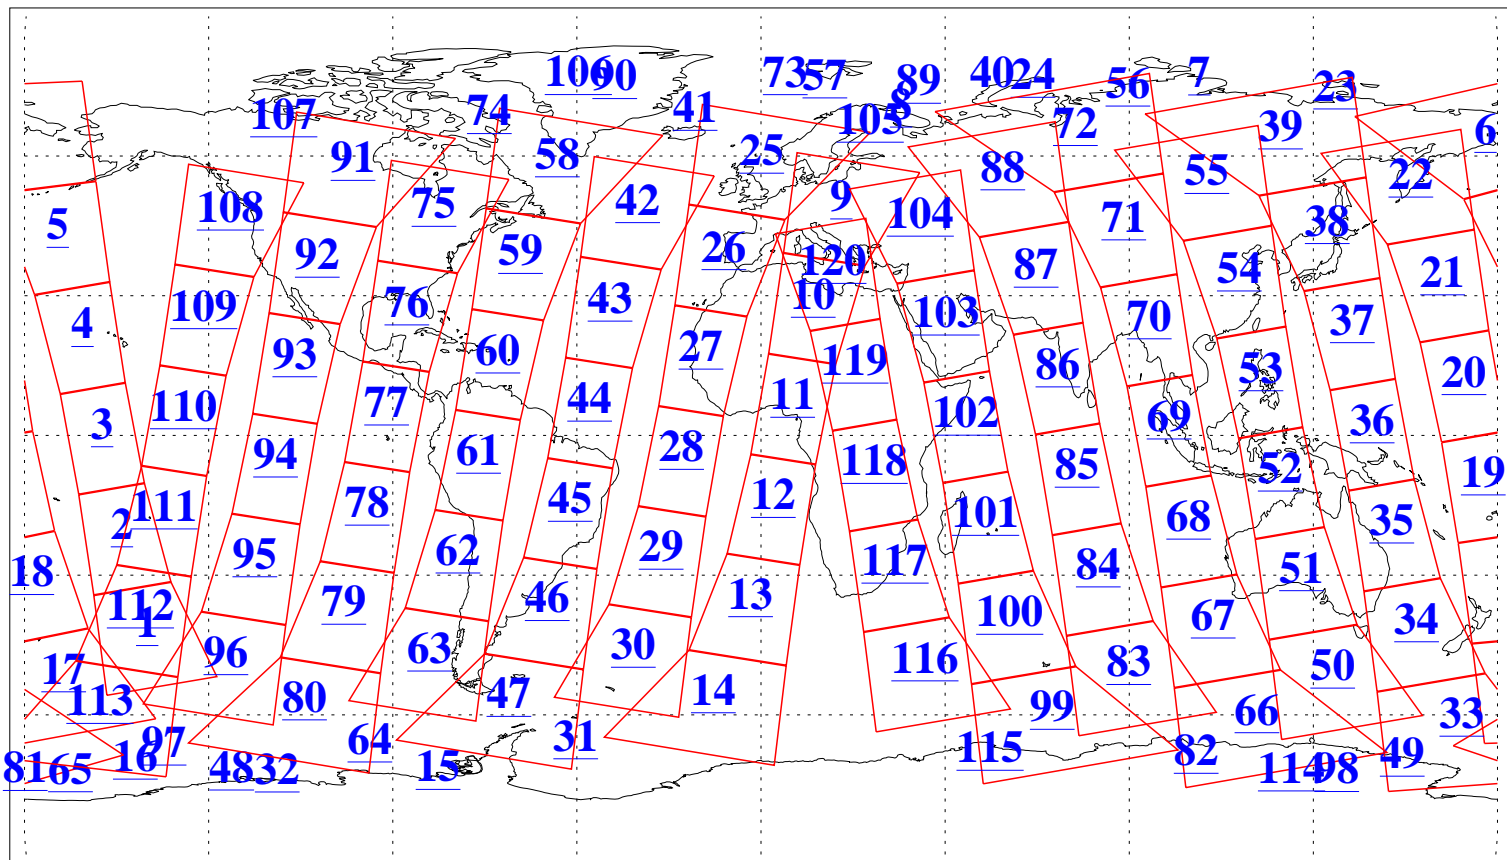

L1B Availability
AMSU Granules: 239
HSB Granules: 0
AIRS Granules: 240

28 Mar 2019
DoY 87
Aqua Day 6172
Granules: 1 to 120

Granules: 121 to 240

Legend: AMSU Available, HSB Available, AIRS Available

L1B Availability
AMSU Granules: 239
HSB Granules: 0
AIRS Granules: 240

28 Mar 2019
DoY 87
Aqua Day 6172

Ascending Granules

Descending Granules

Legend: AMSU Available, HSB Available, AIRS Available

L1B Availability
AMSU Granules: 239
HSB Granules: 0
AIRS Granules: 240

28 Mar 2019
DoY 87
Aqua Day 6172

Northern Hemisphere Granules

Southern Hemisphere Granules

Legend: AMSU Available, HSB Available, AIRS Available