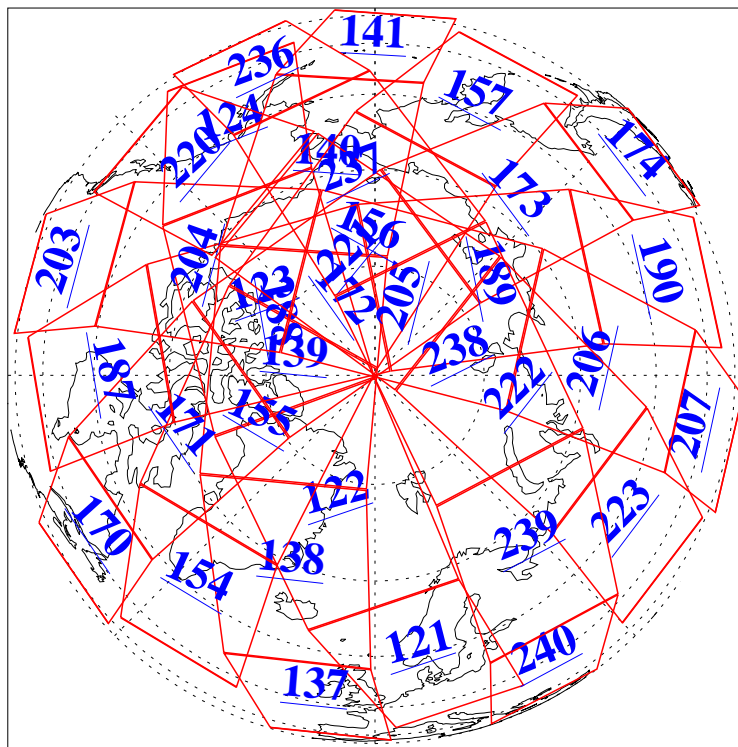

L1B Availability
AMSU Granules: 239
HSB Granules: 0
AIRS Granules: 240

28 Mar 2019
DoY 87
Aqua Day 6172
Granules: 1 to 120

Granules: 121 to 240

Legend: AMSU Available, HSB Available, AIRS Available

L1B Availability
AMSU Granules: 239
HSB Granules: 0
AIRS Granules: 240

28 Mar 2019
DoY 87
Aqua Day 6172

Ascending Granules

Descending Granules

Legend: AMSU Available, HSB Available, AIRS Available

L1B Availability
AMSU Granules: 239
HSB Granules: 0
AIRS Granules: 240

28 Mar 2019
DoY 87
Aqua Day 6172

Northern Hemisphere Granules

Southern Hemisphere Granules

Legend: AMSU Available, HSB Available, AIRS Available