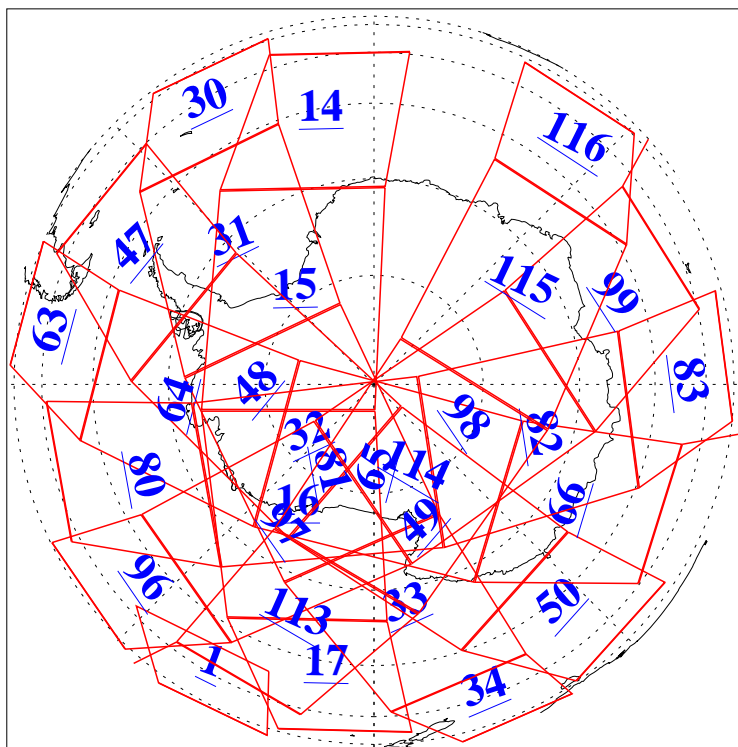

L1B Availability
AMSU Granules: 239
HSB Granules: 0
AIRS Granules: 240

28 Mar 2019
DoY 87
Aqua Day 6172
Granules: 1 to 120

Granules: 121 to 240

Legend: AMSU Available, HSB Available, AIRS Available

L1B Availability
AMSU Granules: 239
HSB Granules: 0
AIRS Granules: 240

28 Mar 2019
DoY 87
Aqua Day 6172

Ascending Granules

Descending Granules

Legend: AMSU Available, HSB Available, AIRS Available

L1B Availability
AMSU Granules: 239
HSB Granules: 0
AIRS Granules: 240

28 Mar 2019
DoY 87
Aqua Day 6172

Northern Hemisphere Granules

Southern Hemisphere Granules

Legend: AMSU Available, HSB Available, AIRS Available