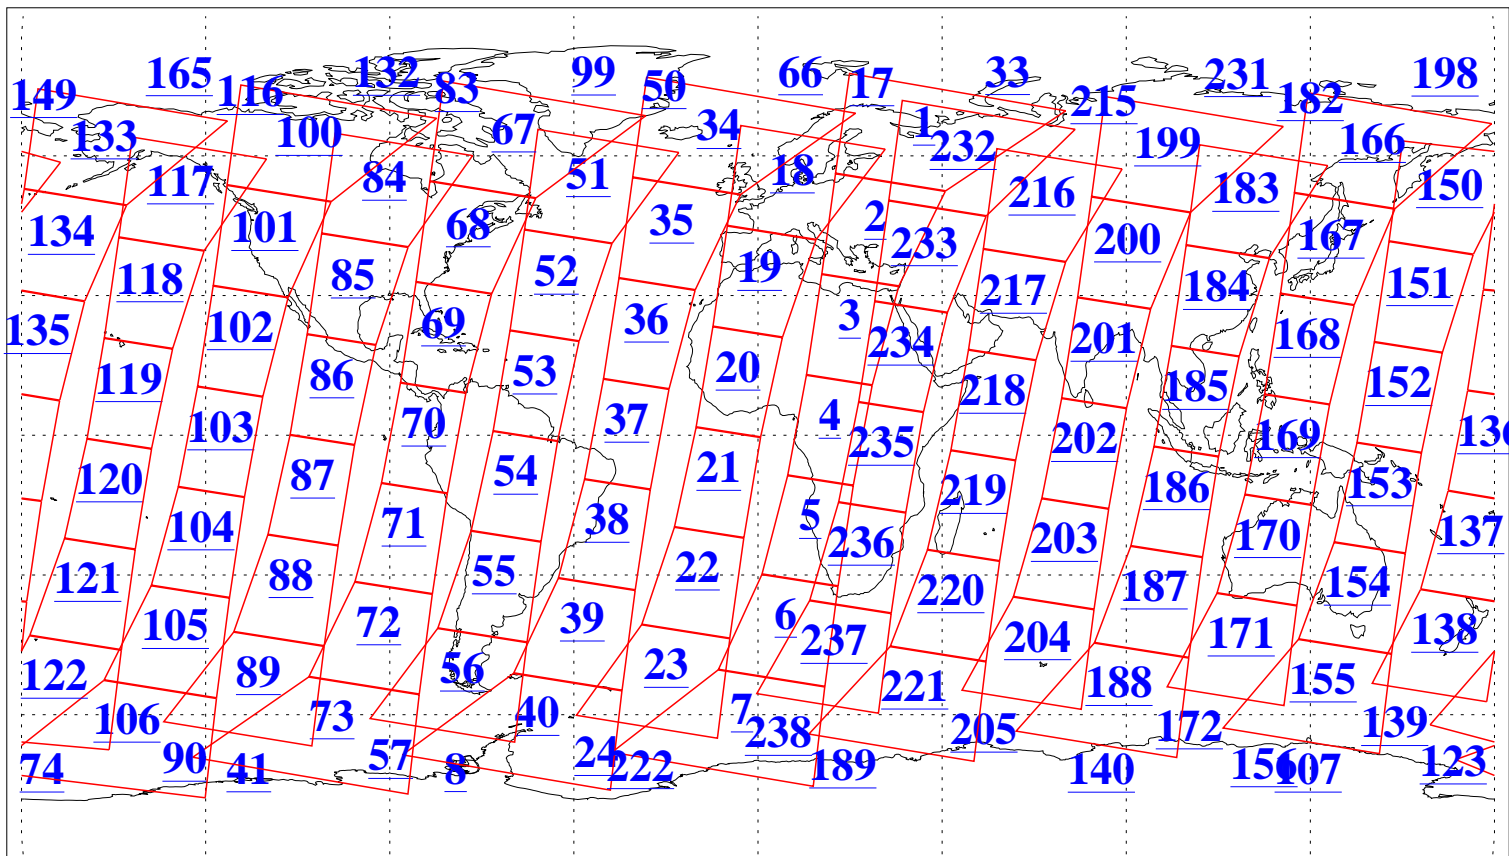

L1B Availability
AMSU Granules: 240
HSB Granules: 0
AIRS Granules: 240

27 Mar 2019
DoY 86
Aqua Day 6171
Granules: 1 to 120

Granules: 121 to 240

Legend: AMSU Available, HSB Available, AIRS Available

L1B Availability
AMSU Granules: 240
HSB Granules: 0
AIRS Granules: 240

27 Mar 2019
DoY 86
Aqua Day 6171

Ascending Granules

Descending Granules

Legend: AMSU Available, HSB Available, AIRS Available

L1B Availability
 AMSU Granules: 240
 HSB Granules: 0
 AIRS Granules: 240

27 Mar 2019
 DoY 86
 Aqua Day 6171

Northern Hemisphere Granules

Southern Hemisphere Granules

Legend: AMSU Available, HSB Available, AIRS Available