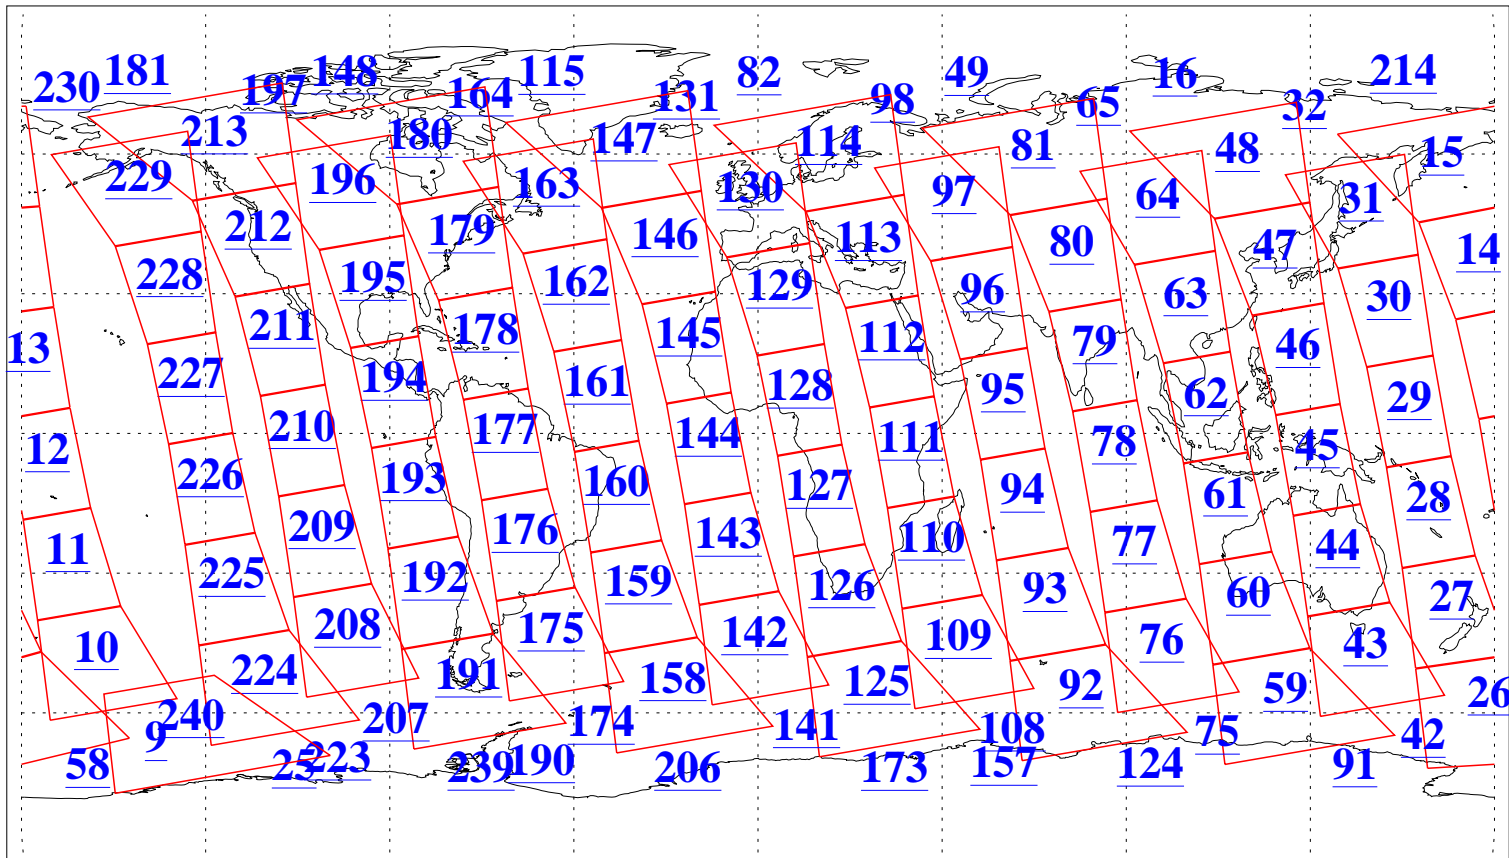

L1B Availability
AMSU Granules: 240
HSB Granules: 0
AIRS Granules: 240

27 Mar 2019
DoY 86
Aqua Day 6171
Granules: 1 to 120

Granules: 121 to 240

Legend: AMSU Available, HSB Available, AIRS Available

L1B Availability
AMSU Granules: 240
HSB Granules: 0
AIRS Granules: 240

27 Mar 2019
DoY 86
Aqua Day 6171

Ascending Granules

Descending Granules

Legend: AMSU Available, HSB Available, AIRS Available

L1B Availability
 AMSU Granules: 240
 HSB Granules: 0
 AIRS Granules: 240

27 Mar 2019
 DoY 86
 Aqua Day 6171

Northern Hemisphere Granules

Southern Hemisphere Granules

Legend: AMSU Available, HSB Available, AIRS Available