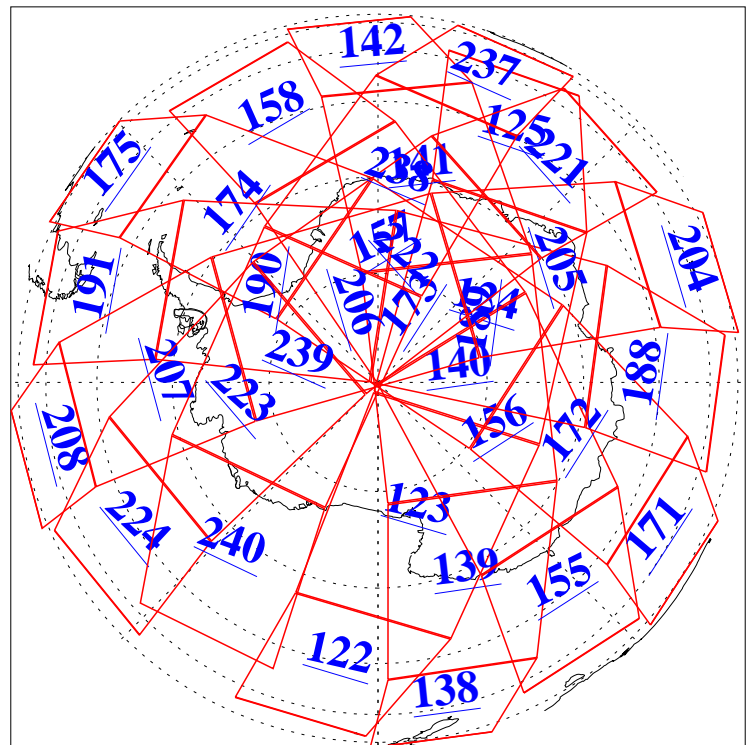

L1B Availability
AMSU Granules: 240
HSB Granules: 0
AIRS Granules: 240

27 Mar 2019
DoY 86
Aqua Day 6171
Granules: 1 to 120

Granules: 121 to 240

Legend: AMSU Available, HSB Available, AIRS Available

L1B Availability
AMSU Granules: 240
HSB Granules: 0
AIRS Granules: 240

27 Mar 2019
DoY 86
Aqua Day 6171

Ascending Granules

Descending Granules

Legend: AMSU Available, HSB Available, AIRS Available

L1B Availability
 AMSU Granules: 240
 HSB Granules: 0
 AIRS Granules: 240

27 Mar 2019
 DoY 86
 Aqua Day 6171

Northern Hemisphere Granules

Southern Hemisphere Granules

Legend: AMSU Available, HSB Available, AIRS Available