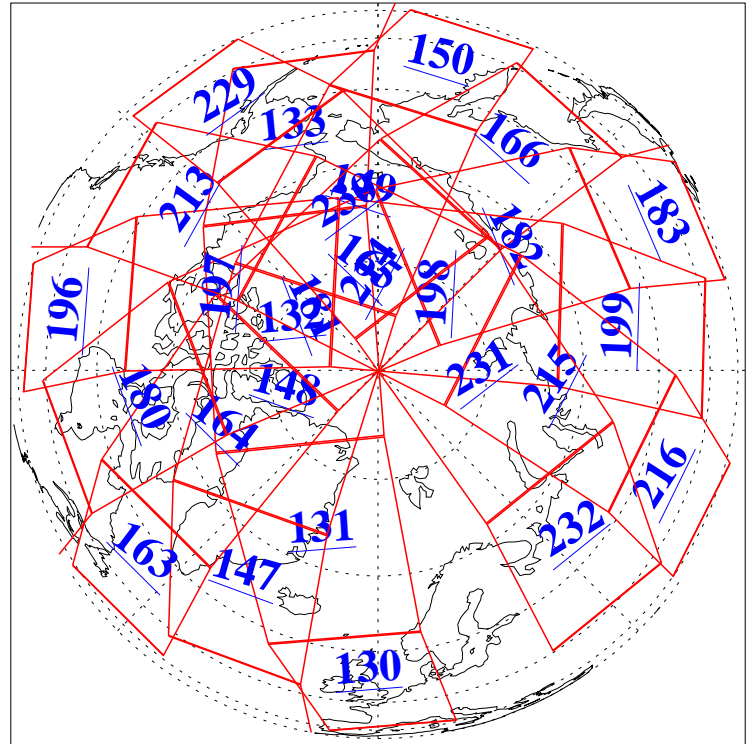

27 Mar 2019
DoY 86
Aqua Day 6171

Ascending Granules

Descending Granules

Legend: AMSU Available, HSB Available, AIRS Available

L1B Availability
 AMSU Granules: 240
 HSB Granules: 0
 AIRS Granules: 240

27 Mar 2019
 DoY 86
 Aqua Day 6171

Northern Hemisphere Granules

Southern Hemisphere Granules

Legend: AMSU Available, HSB Available, AIRS Available