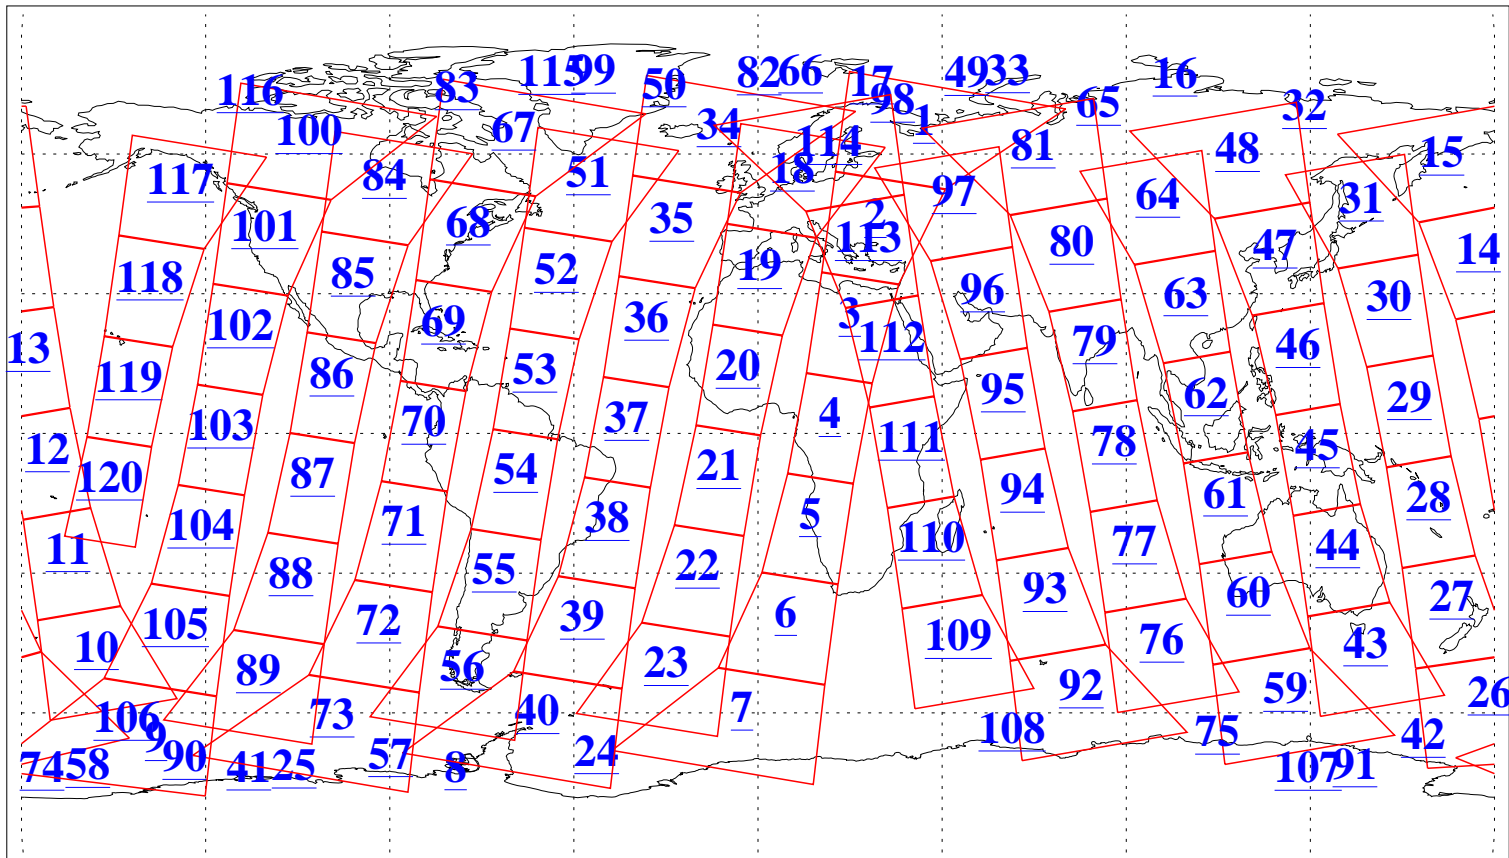

L1B Availability
AMSU Granules: 240
HSB Granules: 0
AIRS Granules: 240

27 Mar 2019
DoY 86
Aqua Day 6171
Granules: 1 to 120

Granules: 121 to 240

Legend: AMSU Available, HSB Available, AIRS Available

L1B Availability
AMSU Granules: 240
HSB Granules: 0
AIRS Granules: 240

27 Mar 2019
DoY 86
Aqua Day 6171

Ascending Granules

Descending Granules

Legend: AMSU Available, HSB Available, AIRS Available

L1B Availability
 AMSU Granules: 240
 HSB Granules: 0
 AIRS Granules: 240

27 Mar 2019
 DoY 86
 Aqua Day 6171

Northern Hemisphere Granules

Southern Hemisphere Granules

Legend: AMSU Available, HSB Available, AIRS Available