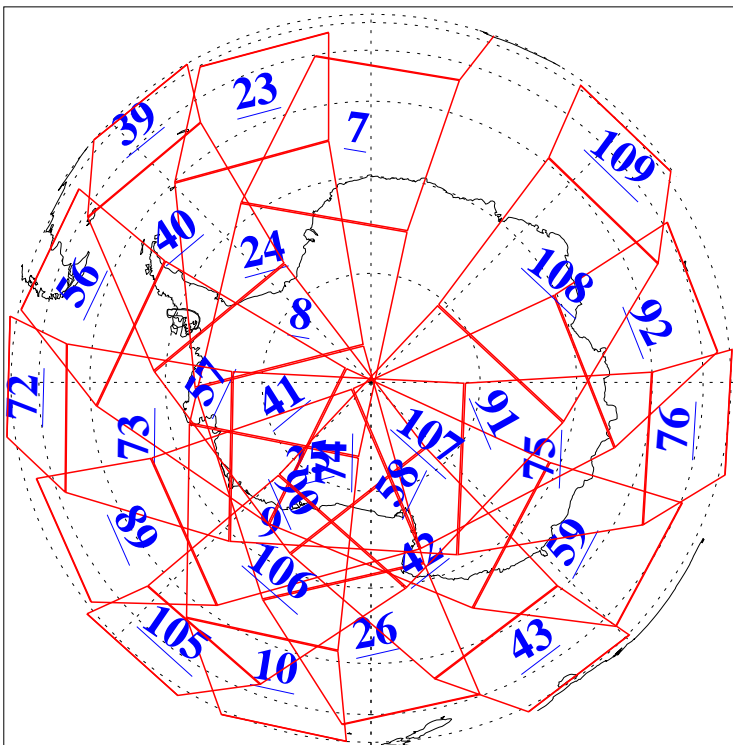

L1B Availability
AMSU Granules: 240
HSB Granules: 0
AIRS Granules: 240

27 Mar 2019
DoY 86
Aqua Day 6171
Granules: 1 to 120

Granules: 121 to 240

Legend: AMSU Available, HSB Available, AIRS Available

L1B Availability
AMSU Granules: 240
HSB Granules: 0
AIRS Granules: 240

27 Mar 2019
DoY 86
Aqua Day 6171

Ascending Granules

Descending Granules

Legend: AMSU Available, HSB Available, AIRS Available

L1B Availability
 AMSU Granules: 240
 HSB Granules: 0
 AIRS Granules: 240

27 Mar 2019
 DoY 86
 Aqua Day 6171

Northern Hemisphere Granules

Southern Hemisphere Granules

Legend: AMSU Available, HSB Available, AIRS Available