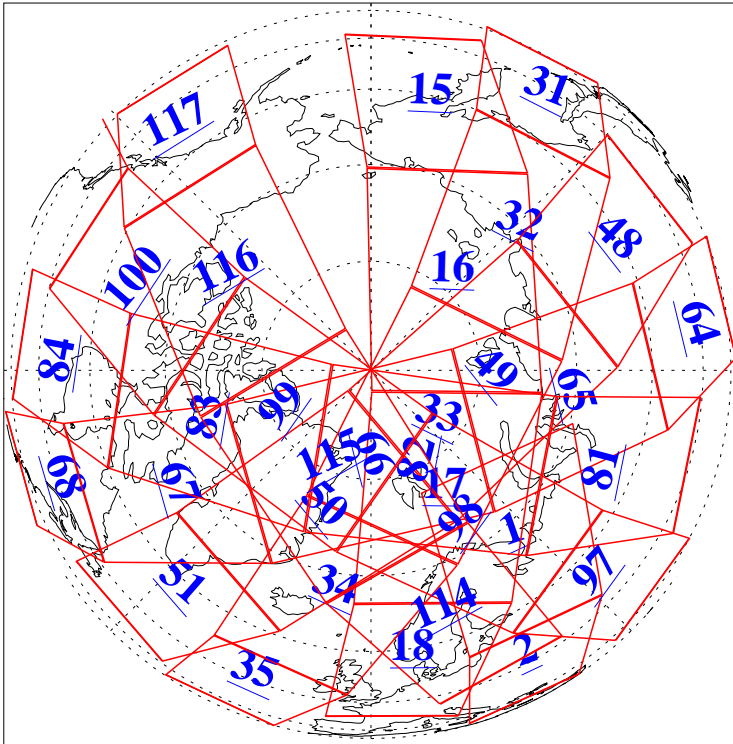

L1B Availability
AMSU Granules: 240
HSB Granules: 0
AIRS Granules: 240

27 Mar 2019
DoY 86
Aqua Day 6171
Granules: 1 to 120

Granules: 121 to 240

Legend: AMSU Available, HSB Available, AIRS Available

L1B Availability
AMSU Granules: 240
HSB Granules: 0
AIRS Granules: 240

27 Mar 2019
DoY 86
Aqua Day 6171

Ascending Granules

Descending Granules

Legend: AMSU Available, HSB Available, AIRS Available

L1B Availability
 AMSU Granules: 240
 HSB Granules: 0
 AIRS Granules: 240

27 Mar 2019
 DoY 86
 Aqua Day 6171

Northern Hemisphere Granules

Southern Hemisphere Granules

Legend: AMSU Available, HSB Available, AIRS Available