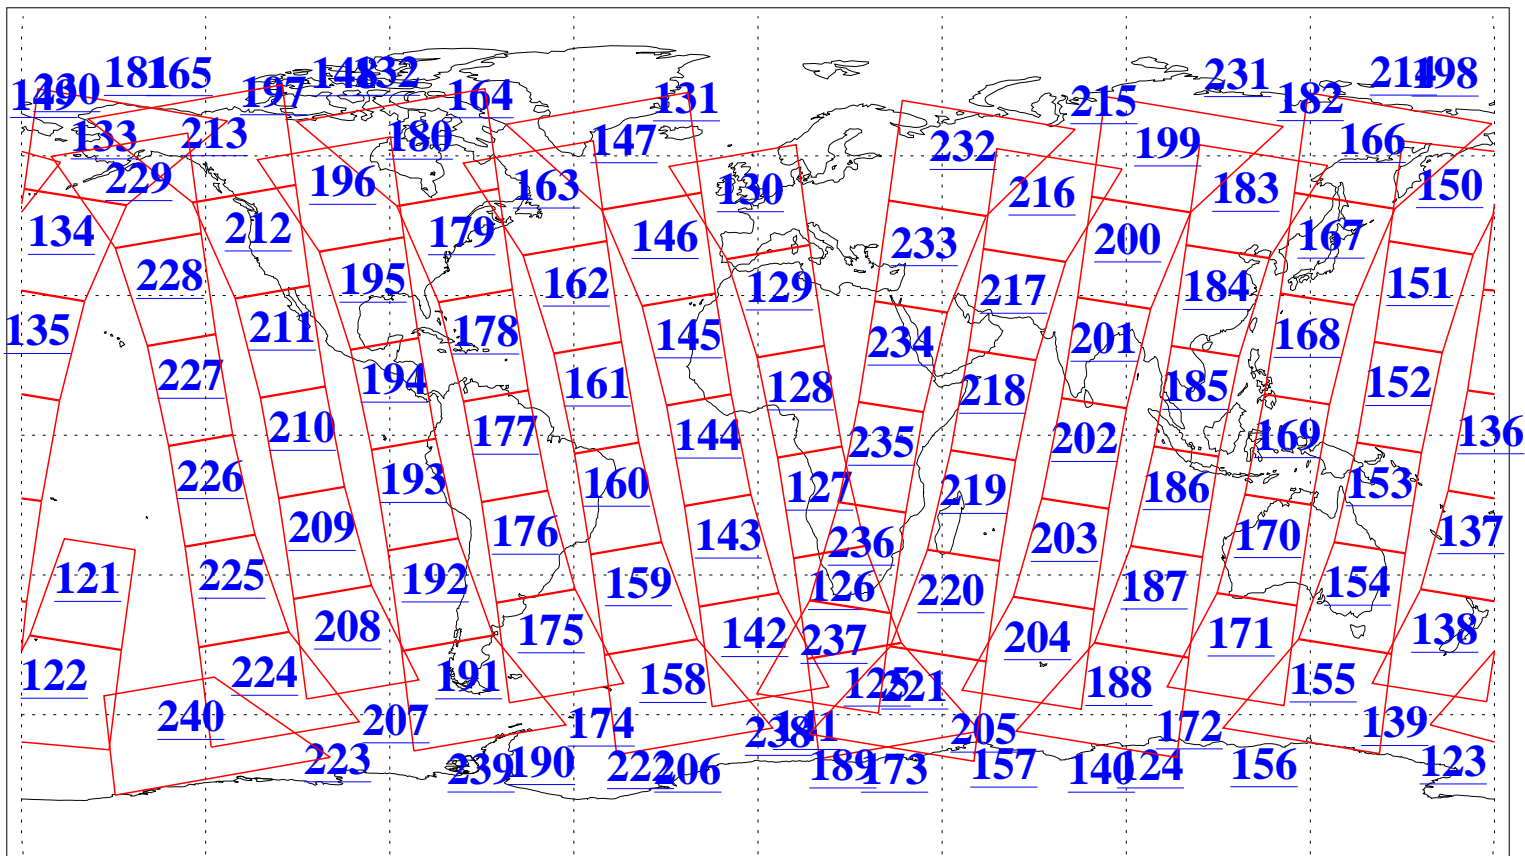

L1B Availability
AMSU Granules: 240
HSB Granules: 0
AIRS Granules: 240

27 Mar 2019
DoY 86
Aqua Day 6171
Granules: 1 to 120

Granules: 121 to 240

Legend: AMSU Available, HSB Available, AIRS Available

L1B Availability
AMSU Granules: 240
HSB Granules: 0
AIRS Granules: 240

27 Mar 2019
DoY 86
Aqua Day 6171

Ascending Granules

Descending Granules

Legend: AMSU Available, HSB Available, AIRS Available

L1B Availability
 AMSU Granules: 240
 HSB Granules: 0
 AIRS Granules: 240

27 Mar 2019
 DoY 86
 Aqua Day 6171

Northern Hemisphere Granules

Southern Hemisphere Granules

Legend: AMSU Available, HSB Available, AIRS Available