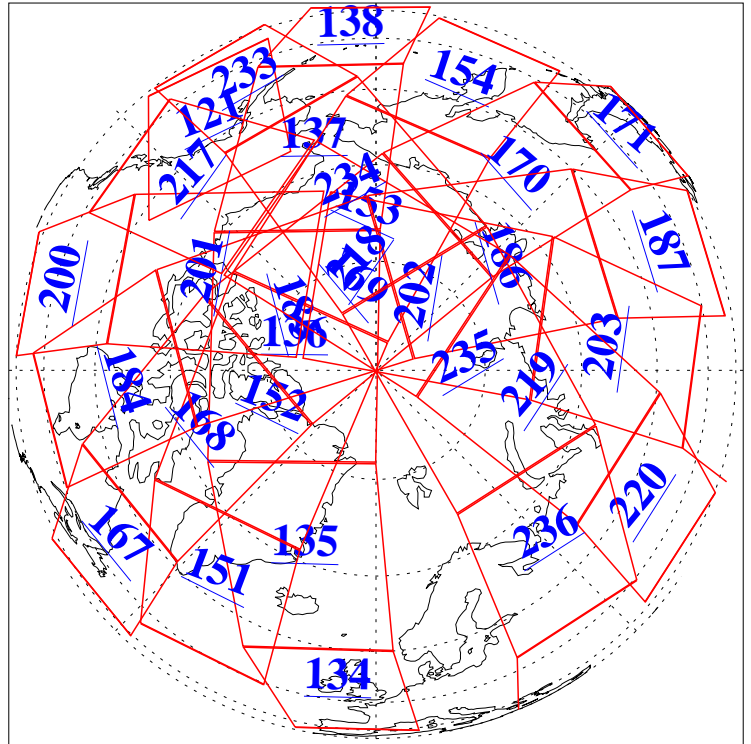

23 Mar 2019
DoY 82
Aqua Day 6167
Ascending Granules

Descending Granules

Legend: AMSU Available, HSB Available, AIRS Available

L1B Availability
AMSU Granules: 240
HSB Granules: 0
AIRS Granules: 240

23 Mar 2019
DoY 82
Aqua Day 6167

Northern Hemisphere Granules

Southern Hemisphere Granules

Legend: AMSU Available, HSB Available, AIRS Available