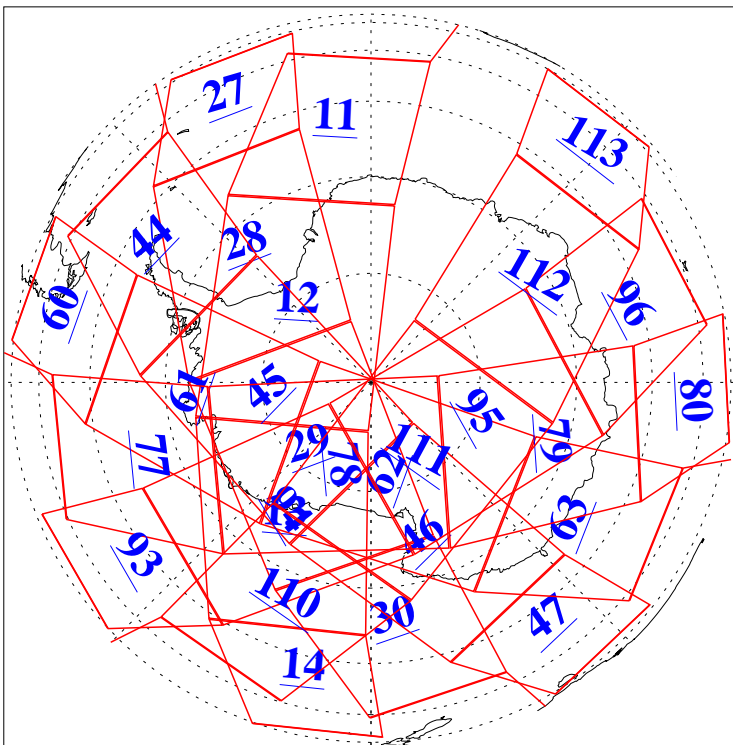

L1B Availability
AMSU Granules: 240
HSB Granules: 0
AIRS Granules: 240

23 Mar 2019
DoY 82
Aqua Day 6167
Granules: 1 to 120

Granules: 121 to 240

Legend: AMSU Available, HSB Available, AIRS Available

L1B Availability
AMSU Granules: 240
HSB Granules: 0
AIRS Granules: 240

23 Mar 2019
DoY 82
Aqua Day 6167
Ascending Granules

Descending Granules

Legend: AMSU Available, HSB Available, AIRS Available

L1B Availability
AMSU Granules: 240
HSB Granules: 0
AIRS Granules: 240

23 Mar 2019
DoY 82
Aqua Day 6167

Northern Hemisphere Granules

Southern Hemisphere Granules

Legend: AMSU Available, HSB Available, AIRS Available