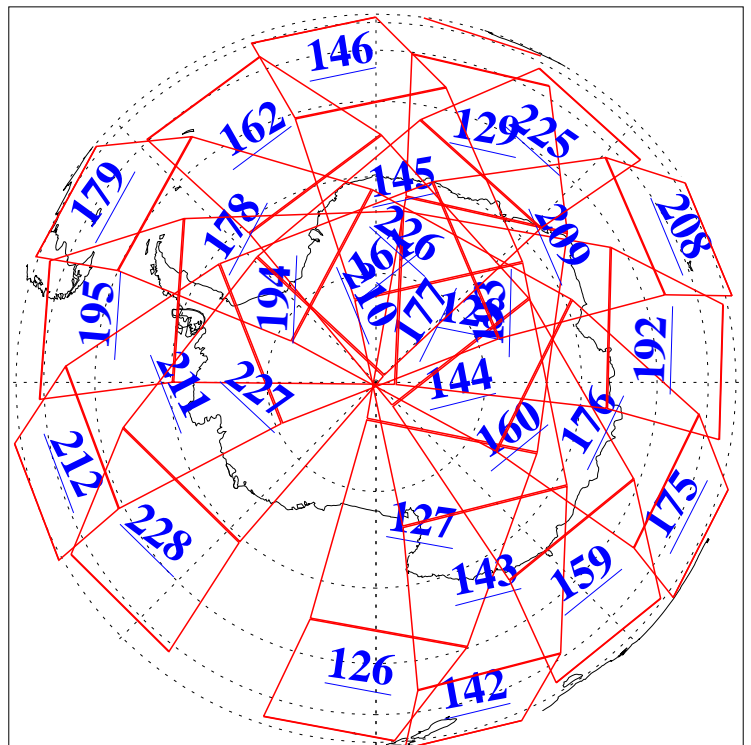

L1B Availability
AMSU Granules: 240
HSB Granules: 0
AIRS Granules: 240

23 Mar 2019
DoY 82
Aqua Day 6167
Granules: 1 to 120

Granules: 121 to 240

Legend: AMSU Available, HSB Available, AIRS Available

L1B Availability
AMSU Granules: 240
HSB Granules: 0
AIRS Granules: 240

23 Mar 2019
DoY 82
Aqua Day 6167
Ascending Granules

Descending Granules

Legend: AMSU Available, HSB Available, AIRS Available

L1B Availability
AMSU Granules: 240
HSB Granules: 0
AIRS Granules: 240

23 Mar 2019
DoY 82
Aqua Day 6167

Northern Hemisphere Granules

Southern Hemisphere Granules

Legend: AMSU Available, HSB Available, AIRS Available