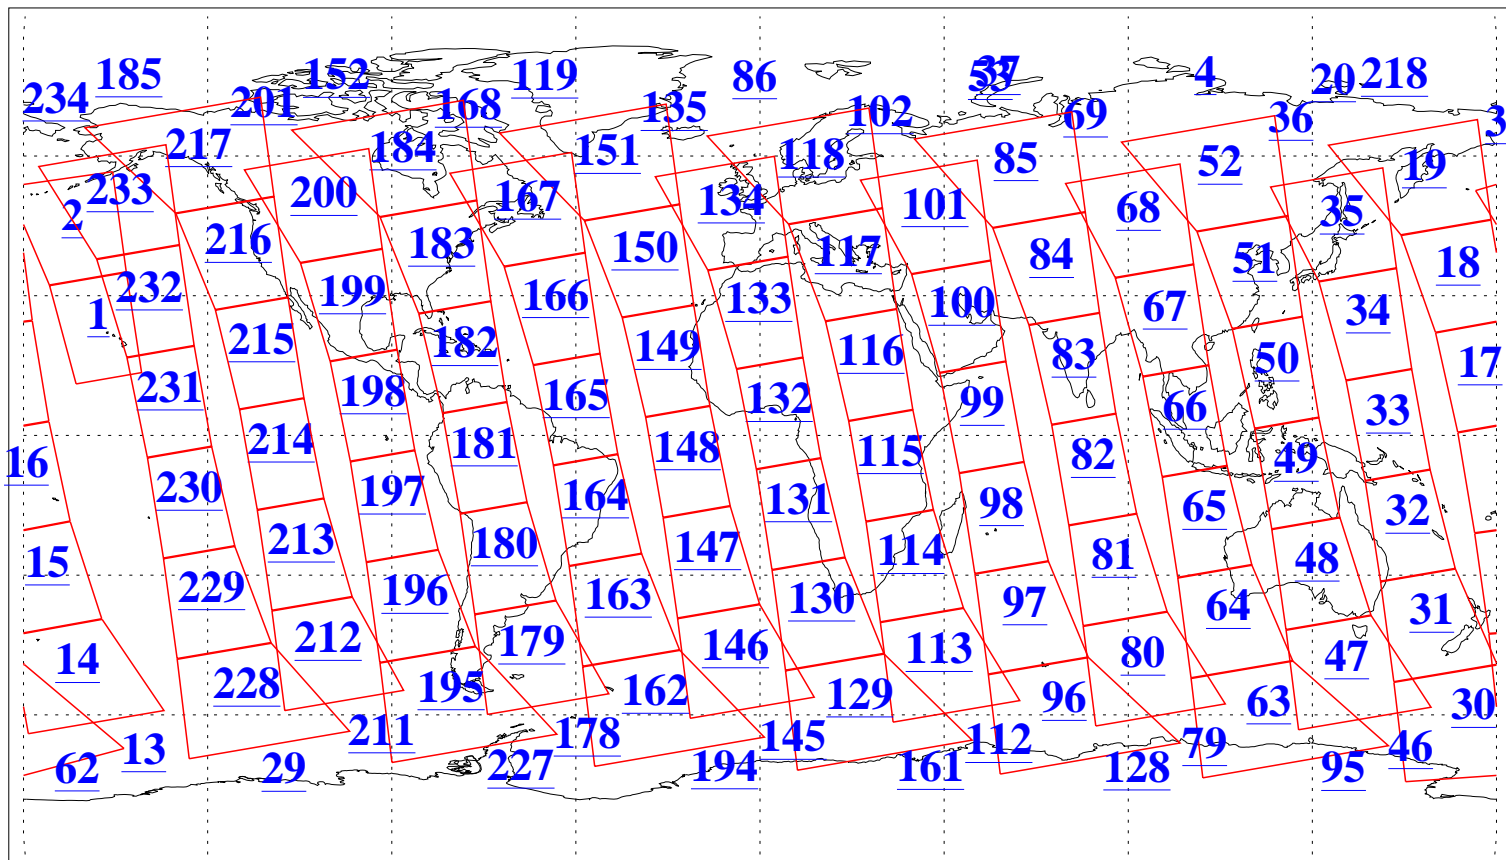

L1B Availability
AMSU Granules: 240
HSB Granules: 0
AIRS Granules: 240

23 Mar 2019
DoY 82
Aqua Day 6167
Granules: 1 to 120

Granules: 121 to 240

Legend: AMSU Available, HSB Available, AIRS Available

L1B Availability
AMSU Granules: 240
HSB Granules: 0
AIRS Granules: 240

23 Mar 2019
DoY 82
Aqua Day 6167
Ascending Granules

Descending Granules

Legend: AMSU Available, HSB Available, AIRS Available

L1B Availability
AMSU Granules: 240
HSB Granules: 0
AIRS Granules: 240

23 Mar 2019
DoY 82
Aqua Day 6167

Northern Hemisphere Granules

Southern Hemisphere Granules

Legend: AMSU Available, HSB Available, AIRS Available