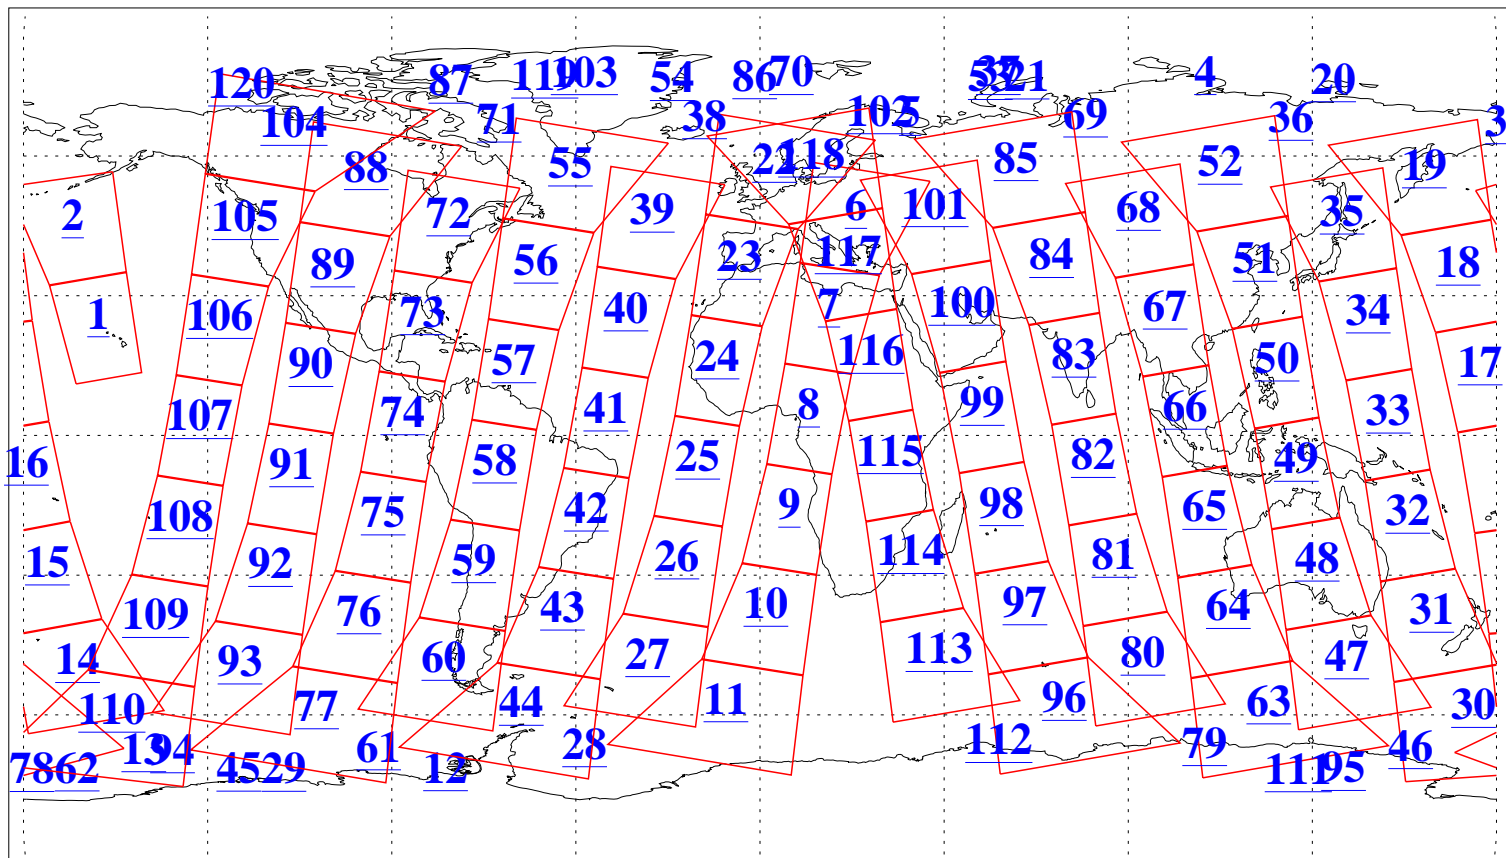

L1B Availability
AMSU Granules: 240
HSB Granules: 0
AIRS Granules: 240

23 Mar 2019
DoY 82
Aqua Day 6167
Granules: 1 to 120

Granules: 121 to 240

Legend: AMSU Available, HSB Available, AIRS Available

L1B Availability
AMSU Granules: 240
HSB Granules: 0
AIRS Granules: 240

23 Mar 2019
DoY 82
Aqua Day 6167
Ascending Granules

Descending Granules

Legend: AMSU Available, HSB Available, AIRS Available

L1B Availability
AMSU Granules: 240
HSB Granules: 0
AIRS Granules: 240

23 Mar 2019
DoY 82
Aqua Day 6167

Northern Hemisphere Granules

Southern Hemisphere Granules

Legend: AMSU Available, HSB Available, AIRS Available