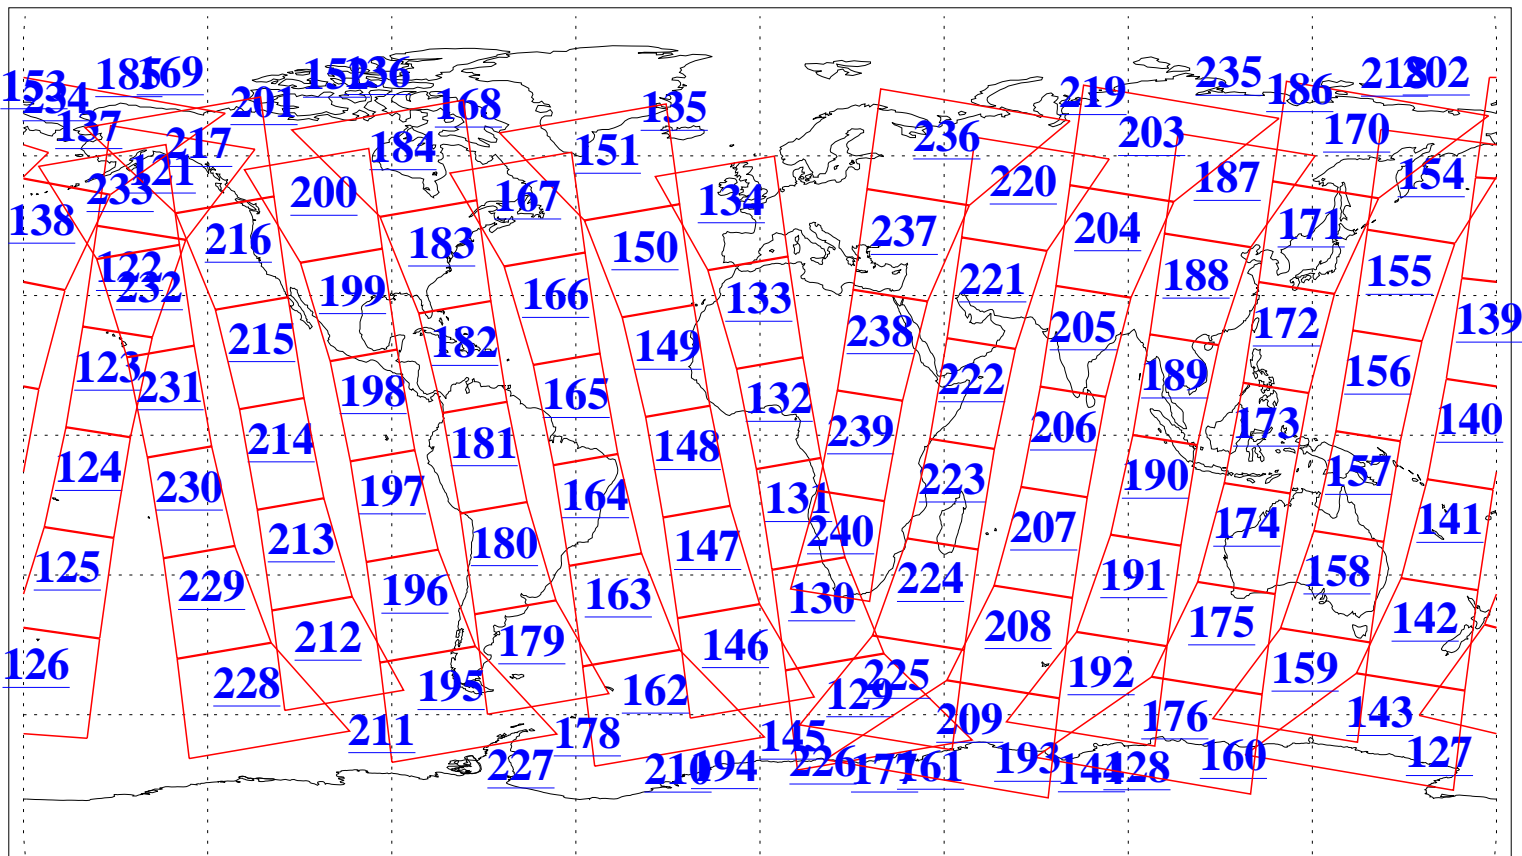

L1B Availability
AMSU Granules: 240
HSB Granules: 0
AIRS Granules: 240

23 Mar 2019
DoY 82
Aqua Day 6167
Granules: 1 to 120

Granules: 121 to 240

Legend: AMSU Available, HSB Available, AIRS Available

L1B Availability
AMSU Granules: 240
HSB Granules: 0
AIRS Granules: 240

23 Mar 2019
DoY 82
Aqua Day 6167
Ascending Granules

Descending Granules

Legend: AMSU Available, HSB Available, AIRS Available

L1B Availability
AMSU Granules: 240
HSB Granules: 0
AIRS Granules: 240

23 Mar 2019
DoY 82
Aqua Day 6167

Northern Hemisphere Granules

Southern Hemisphere Granules

Legend: AMSU Available, HSB Available, AIRS Available