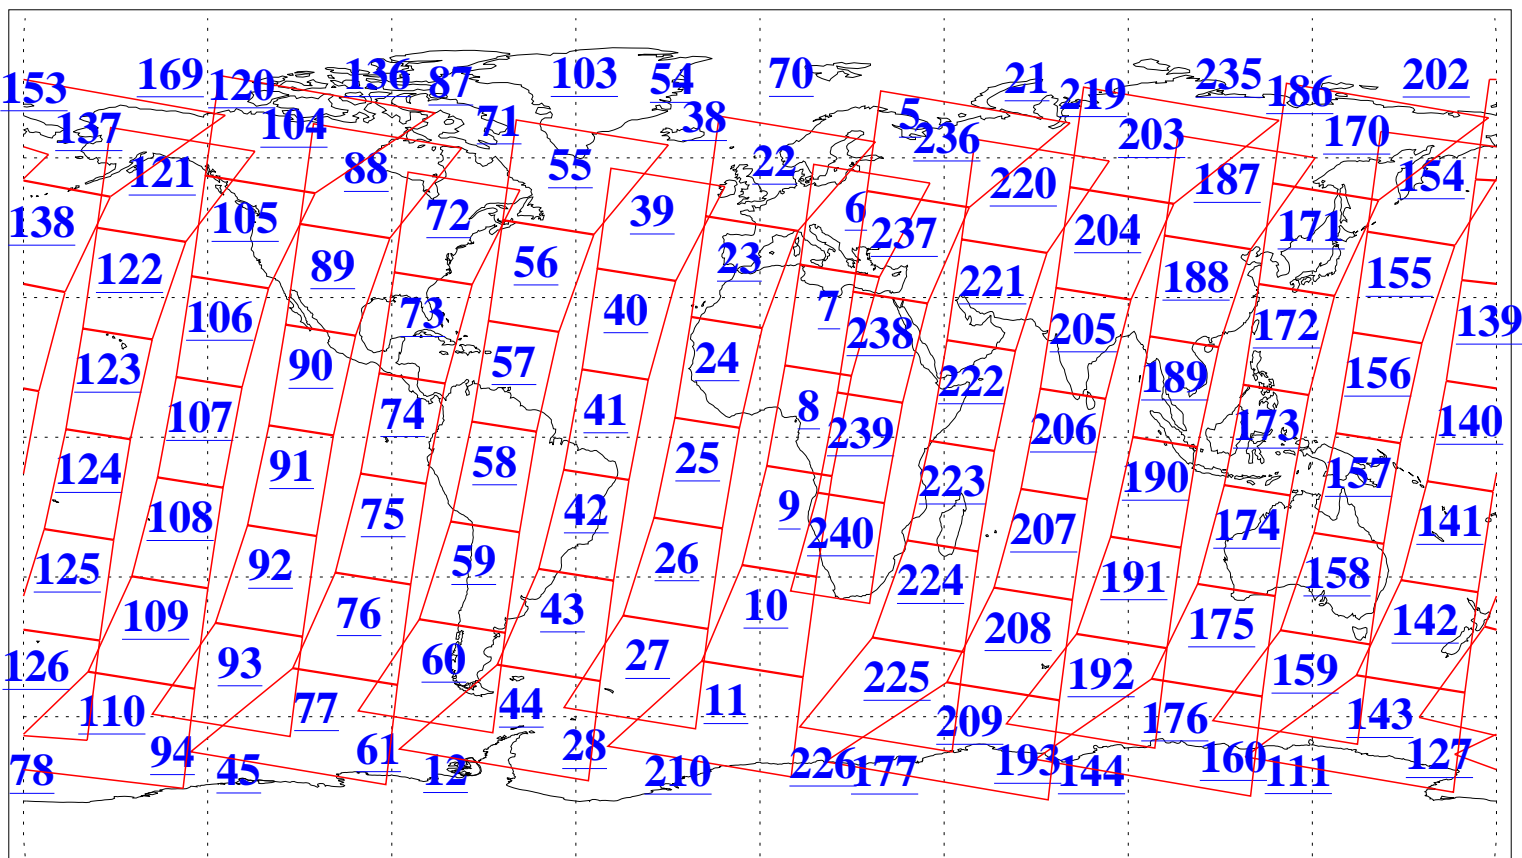

L1B Availability
AMSU Granules: 240
HSB Granules: 0
AIRS Granules: 240

23 Mar 2019
DoY 82
Aqua Day 6167
Granules: 1 to 120

Granules: 121 to 240

Legend: AMSU Available, HSB Available, AIRS Available

L1B Availability
AMSU Granules: 240
HSB Granules: 0
AIRS Granules: 240

23 Mar 2019
DoY 82
Aqua Day 6167
Ascending Granules

Descending Granules

Legend: AMSU Available, HSB Available, AIRS Available

L1B Availability
AMSU Granules: 240
HSB Granules: 0
AIRS Granules: 240

23 Mar 2019
DoY 82
Aqua Day 6167

Northern Hemisphere Granules

Southern Hemisphere Granules

Legend: AMSU Available, HSB Available, AIRS Available