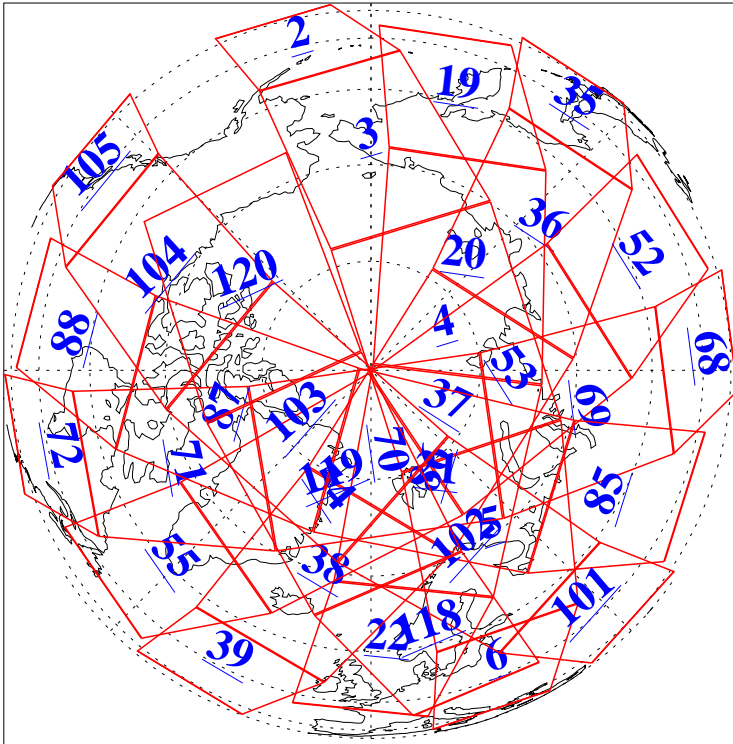

L1B Availability
AMSU Granules: 240
HSB Granules: 0
AIRS Granules: 240

23 Mar 2019
DoY 82
Aqua Day 6167
Granules: 1 to 120

Granules: 121 to 240

Legend: AMSU Available, HSB Available, AIRS Available

L1B Availability
AMSU Granules: 240
HSB Granules: 0
AIRS Granules: 240

23 Mar 2019
DoY 82
Aqua Day 6167
Ascending Granules

Descending Granules

Legend: AMSU Available, HSB Available, AIRS Available

L1B Availability
AMSU Granules: 240
HSB Granules: 0
AIRS Granules: 240

23 Mar 2019
DoY 82
Aqua Day 6167

Northern Hemisphere Granules

Southern Hemisphere Granules

Legend: AMSU Available, HSB Available, AIRS Available