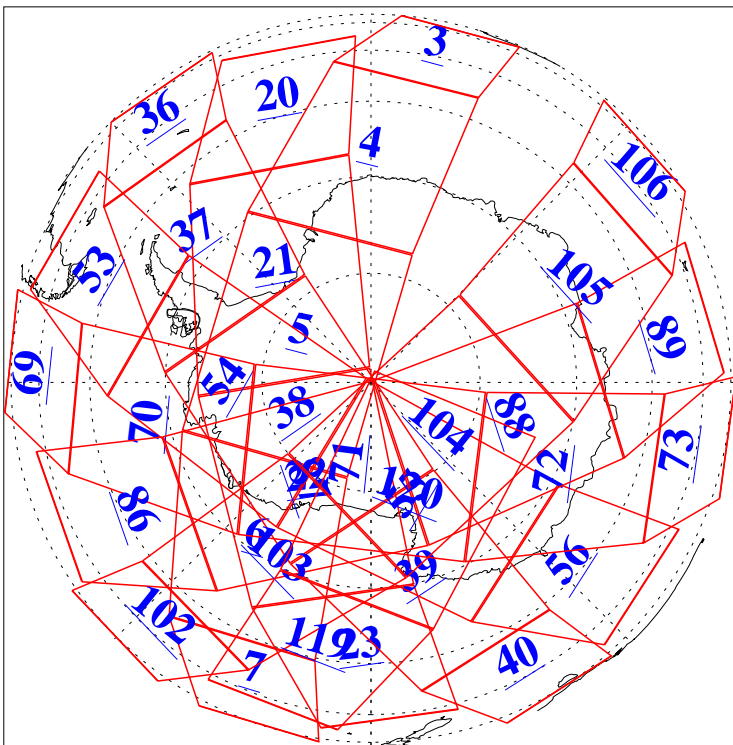

L1B Availability
AMSU Granules: 239
HSB Granules: 0
AIRS Granules: 240

22 Mar 2019
DoY 81
Aqua Day 6166
Granules: 1 to 120

Granules: 121 to 240

Legend: AMSU Available, HSB Available, AIRS Available

L1B Availability
AMSU Granules: 239
HSB Granules: 0
AIRS Granules: 240

22 Mar 2019
DoY 81
Aqua Day 6166
Ascending Granules

Descending Granules

Legend: AMSU Available, HSB Available, AIRS Available

L1B Availability
 AMSU Granules: 239
 HSB Granules: 0
 AIRS Granules: 240

22 Mar 2019
 DoY 81
 Aqua Day 6166

Northern Hemisphere Granules

Southern Hemisphere Granules

Legend: AMSU Available, HSB Available, AIRS Available