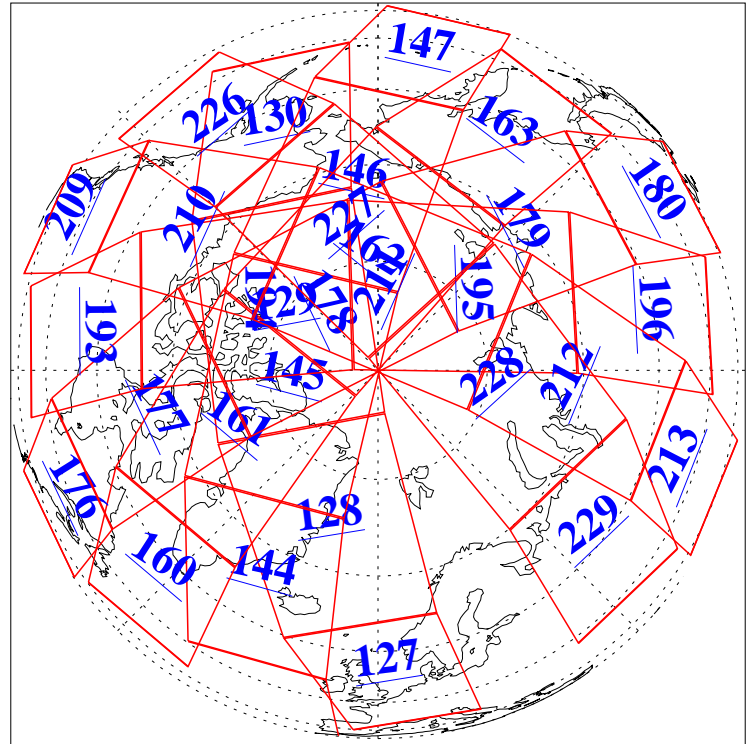

22 Mar 2019
DoY 81
Aqua Day 6166
Ascending Granules

Descending Granules

Legend: AMSU Available, HSB Available, AIRS Available

L1B Availability
 AMSU Granules: 239
 HSB Granules: 0
 AIRS Granules: 240

22 Mar 2019
 DoY 81
 Aqua Day 6166

Northern Hemisphere Granules

Southern Hemisphere Granules

Legend: AMSU Available, HSB Available, AIRS Available