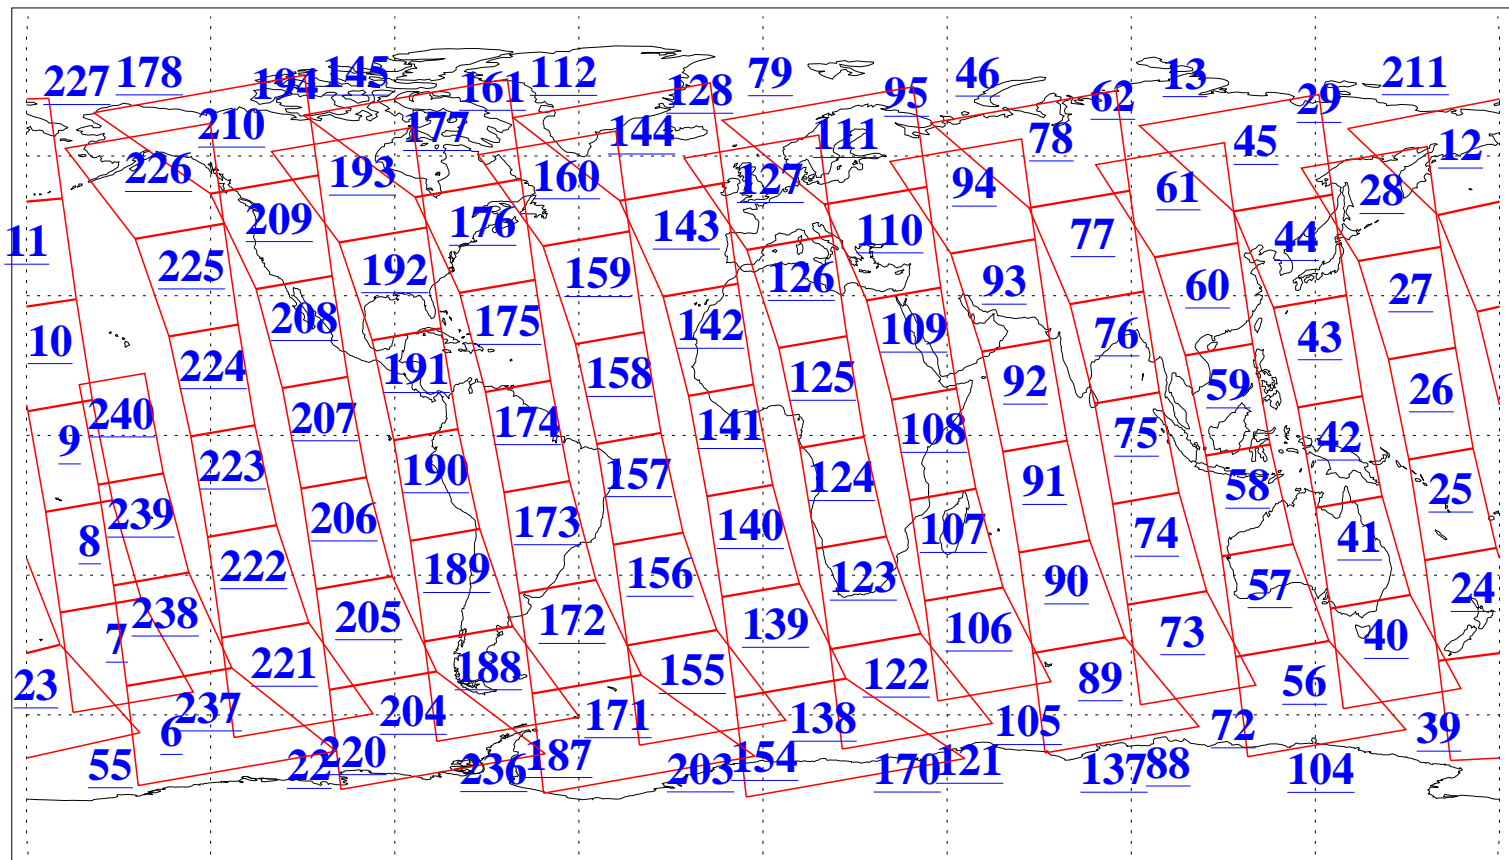

L1B Availability
AMSU Granules: 239
HSB Granules: 0
AIRS Granules: 240

22 Mar 2019
DoY 81
Aqua Day 6166
Granules: 1 to 120

Granules: 121 to 240

Legend: AMSU Available, HSB Available, AIRS Available

L1B Availability
AMSU Granules: 239
HSB Granules: 0
AIRS Granules: 240

22 Mar 2019
DoY 81
Aqua Day 6166
Ascending Granules

Descending Granules

Legend: AMSU Available, HSB Available, AIRS Available

L1B Availability
 AMSU Granules: 239
 HSB Granules: 0
 AIRS Granules: 240

22 Mar 2019
 DoY 81
 Aqua Day 6166

Northern Hemisphere Granules

Southern Hemisphere Granules

Legend: AMSU Available, HSB Available, AIRS Available