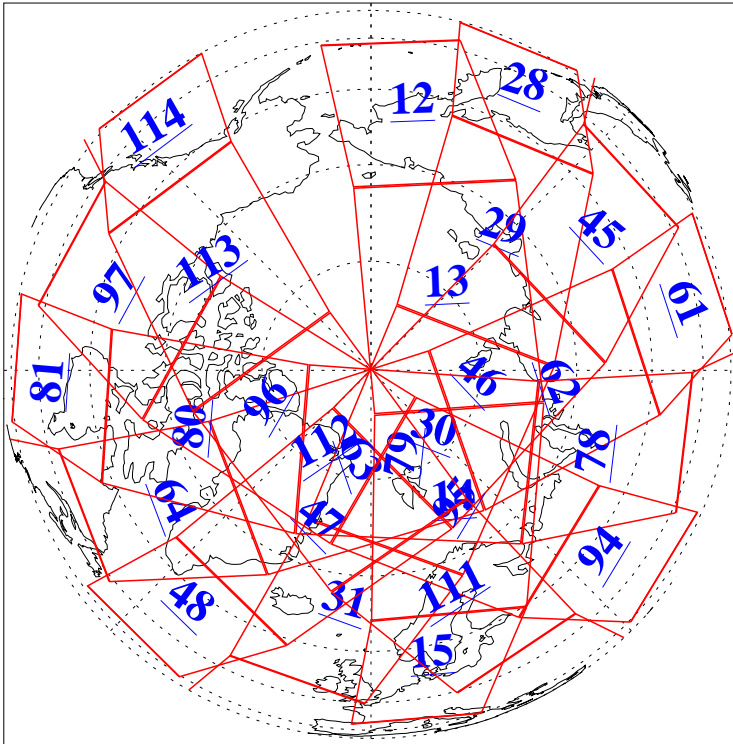

L1B Availability
AMSU Granules: 239
HSB Granules: 0
AIRS Granules: 240

22 Mar 2019
DoY 81
Aqua Day 6166
Granules: 1 to 120

Granules: 121 to 240

Legend: AMSU Available, HSB Available, AIRS Available

L1B Availability
AMSU Granules: 239
HSB Granules: 0
AIRS Granules: 240

22 Mar 2019
DoY 81
Aqua Day 6166
Ascending Granules

Descending Granules

Legend: AMSU Available, HSB Available, AIRS Available

L1B Availability
 AMSU Granules: 239
 HSB Granules: 0
 AIRS Granules: 240

22 Mar 2019
 DoY 81
 Aqua Day 6166

Northern Hemisphere Granules

Southern Hemisphere Granules

Legend: AMSU Available, HSB Available, AIRS Available