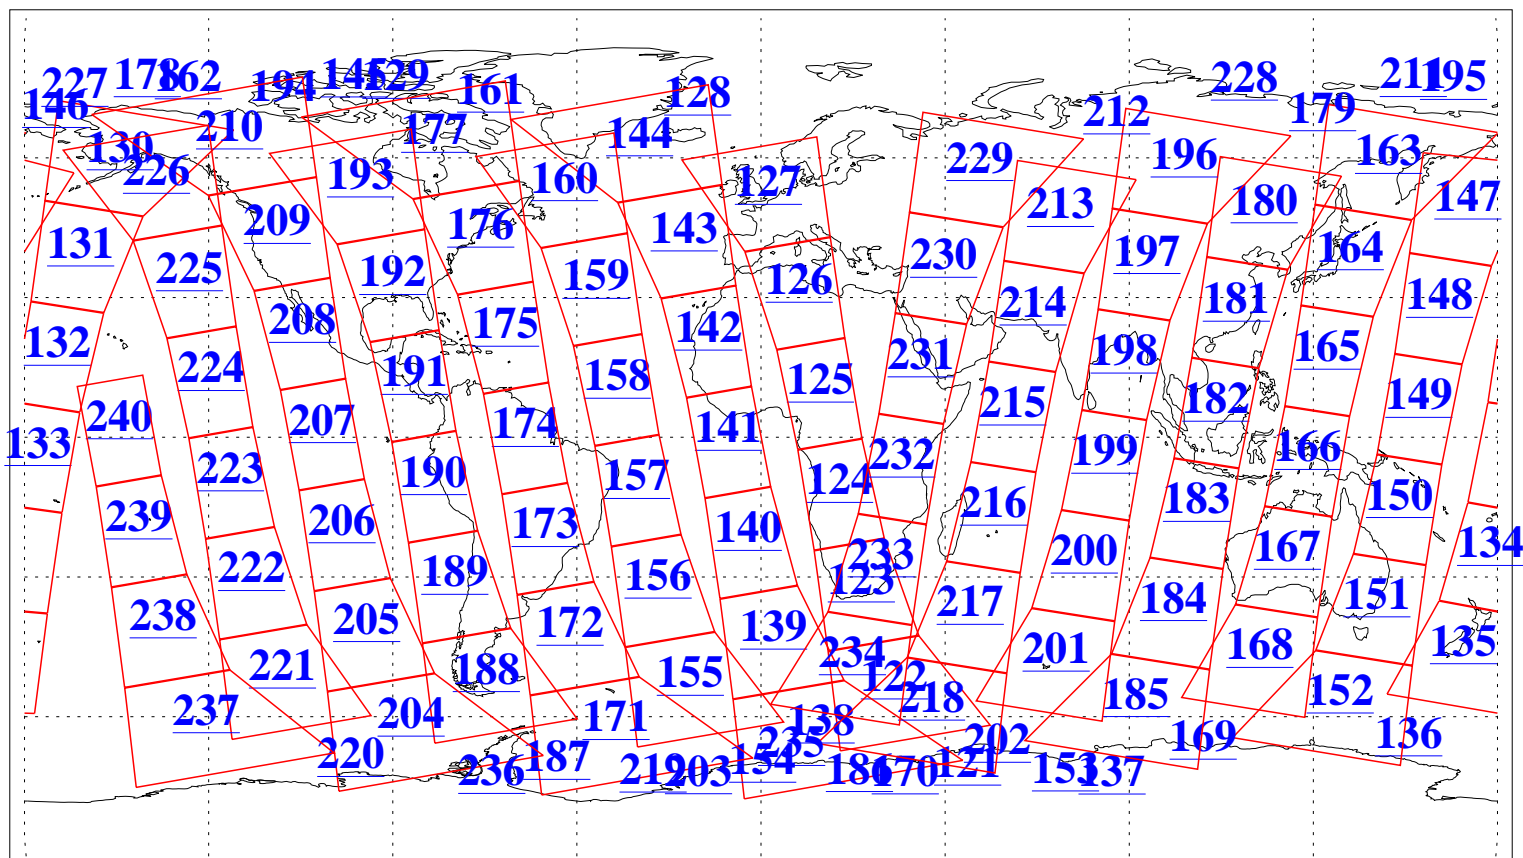

L1B Availability
AMSU Granules: 239
HSB Granules: 0
AIRS Granules: 240

22 Mar 2019
DoY 81
Aqua Day 6166
Granules: 1 to 120

Granules: 121 to 240

Legend: AMSU Available, HSB Available, AIRS Available

L1B Availability
AMSU Granules: 239
HSB Granules: 0
AIRS Granules: 240

22 Mar 2019
DoY 81
Aqua Day 6166
Ascending Granules

Descending Granules

Legend: AMSU Available, HSB Available, AIRS Available

L1B Availability
 AMSU Granules: 239
 HSB Granules: 0
 AIRS Granules: 240

22 Mar 2019
 DoY 81
 Aqua Day 6166

Northern Hemisphere Granules

Southern Hemisphere Granules

Legend: AMSU Available, HSB Available, AIRS Available