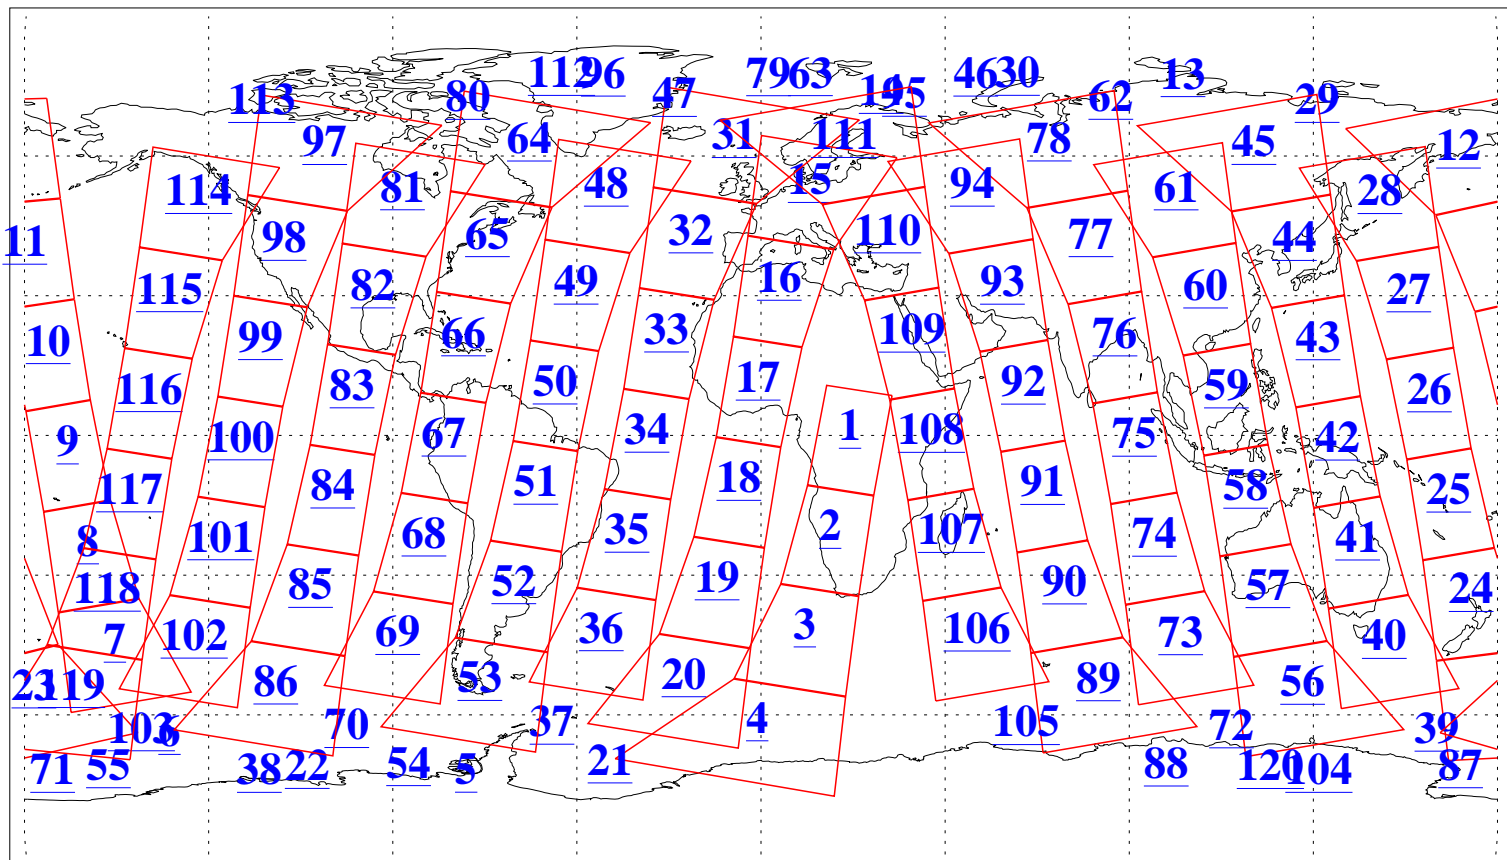

L1B Availability
AMSU Granules: 239
HSB Granules: 0
AIRS Granules: 240

22 Mar 2019
DoY 81
Aqua Day 6166
Granules: 1 to 120

Granules: 121 to 240

Legend: AMSU Available, HSB Available, AIRS Available

L1B Availability
AMSU Granules: 239
HSB Granules: 0
AIRS Granules: 240

22 Mar 2019
DoY 81
Aqua Day 6166
Ascending Granules

Descending Granules

Legend: AMSU Available, HSB Available, AIRS Available

L1B Availability
 AMSU Granules: 239
 HSB Granules: 0
 AIRS Granules: 240

22 Mar 2019
 DoY 81
 Aqua Day 6166

Northern Hemisphere Granules

Southern Hemisphere Granules

Legend: AMSU Available, HSB Available, AIRS Available