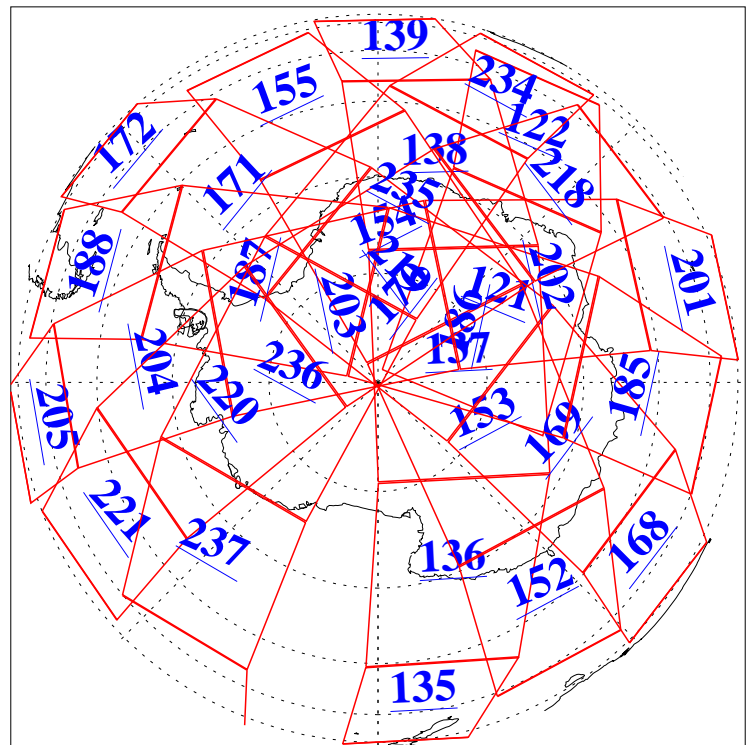

L1B Availability
AMSU Granules: 239
HSB Granules: 0
AIRS Granules: 240

22 Mar 2019
DoY 81
Aqua Day 6166
Granules: 1 to 120

Granules: 121 to 240

Legend: AMSU Available, HSB Available, AIRS Available

L1B Availability
AMSU Granules: 239
HSB Granules: 0
AIRS Granules: 240

22 Mar 2019
DoY 81
Aqua Day 6166
Ascending Granules

Descending Granules

Legend: AMSU Available, HSB Available, AIRS Available

L1B Availability
 AMSU Granules: 239
 HSB Granules: 0
 AIRS Granules: 240

22 Mar 2019
 DoY 81
 Aqua Day 6166

Northern Hemisphere Granules

Southern Hemisphere Granules

Legend: AMSU Available, HSB Available, AIRS Available