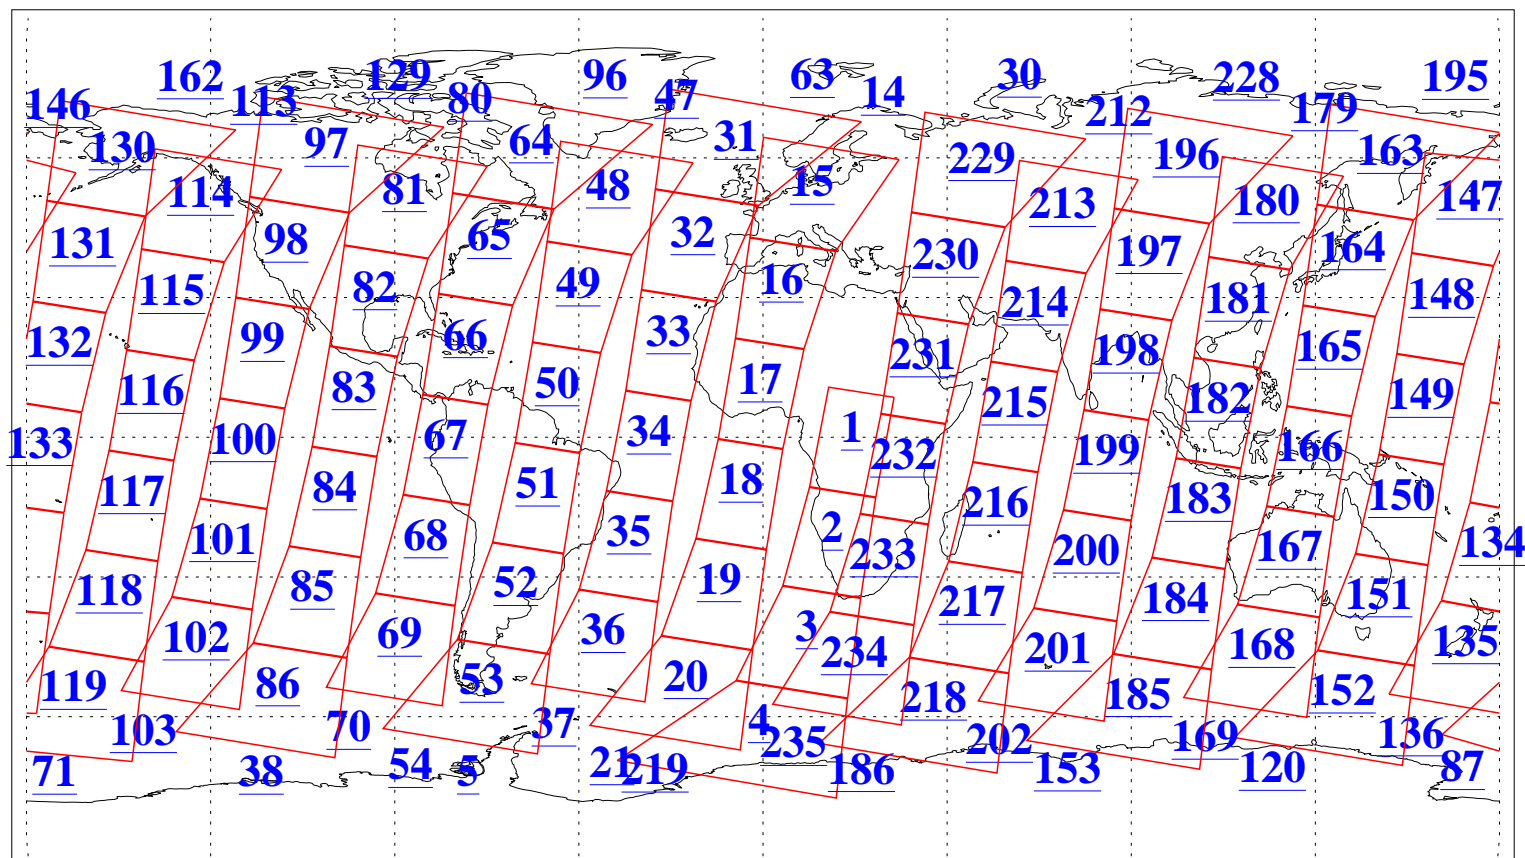

L1B Availability
AMSU Granules: 239
HSB Granules: 0
AIRS Granules: 240

22 Mar 2019
DoY 81
Aqua Day 6166
Granules: 1 to 120

Granules: 121 to 240

Legend: AMSU Available, HSB Available, AIRS Available

L1B Availability
AMSU Granules: 239
HSB Granules: 0
AIRS Granules: 240

22 Mar 2019
DoY 81
Aqua Day 6166
Ascending Granules

Descending Granules

Legend: AMSU Available, HSB Available, AIRS Available

L1B Availability
 AMSU Granules: 239
 HSB Granules: 0
 AIRS Granules: 240

22 Mar 2019
 DoY 81
 Aqua Day 6166

Northern Hemisphere Granules

Southern Hemisphere Granules

Legend: AMSU Available, HSB Available, AIRS Available