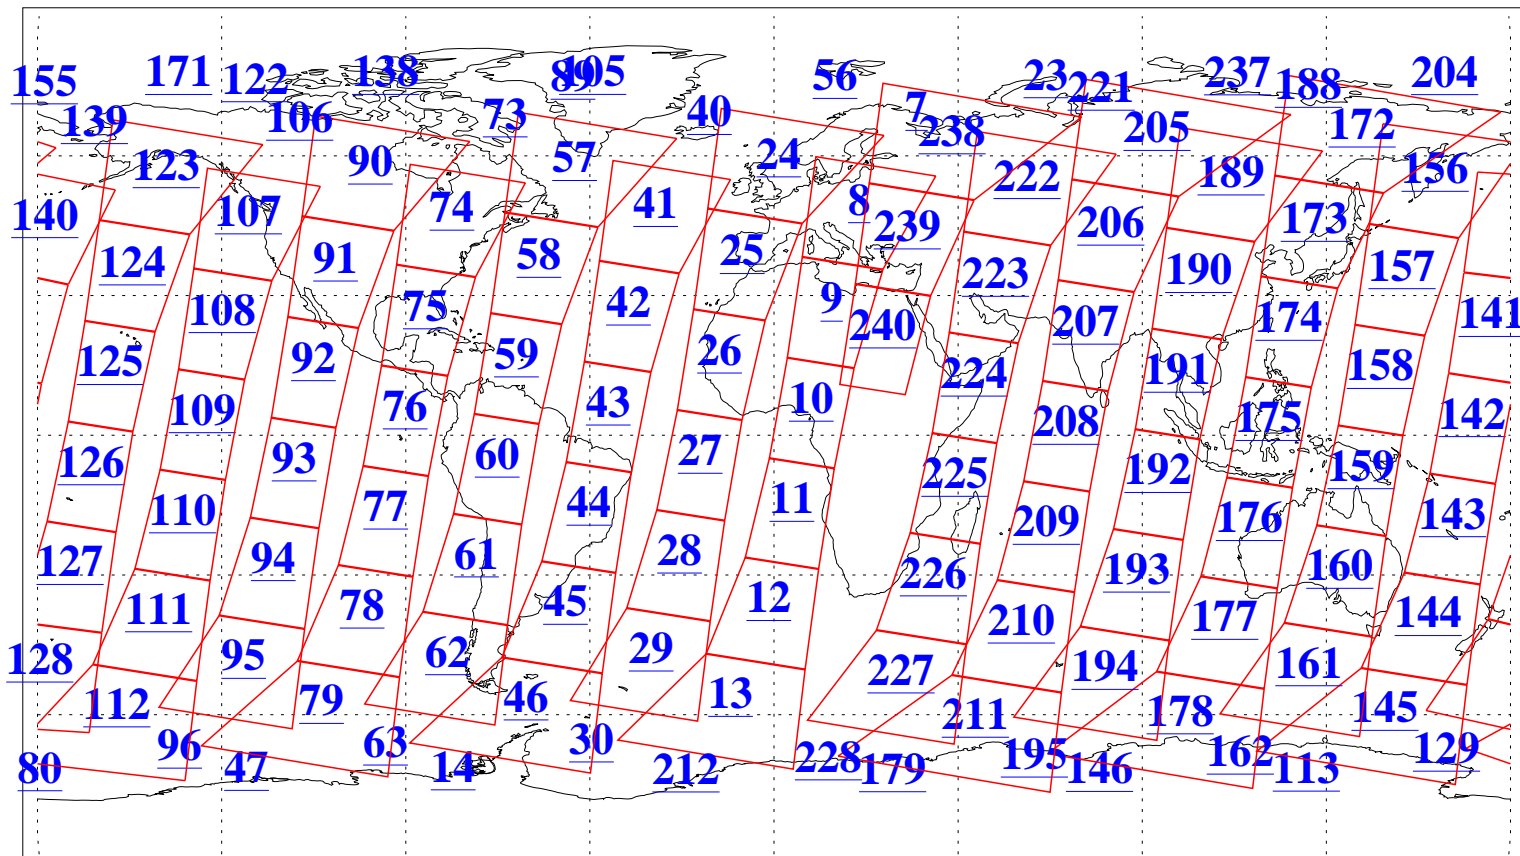

L1B Availability  
AMSU Granules: 238  
HSB Granules: 0  
AIRS Granules: 240

21 Mar 2019  
DoY 80  
Aqua Day 6165  
Granules: 1 to 120

Granules: 121 to 240

Legend: AMSU Available, HSB Available, AIRS Available

L1B Availability  
AMSU Granules: 238  
HSB Granules: 0  
AIRS Granules: 240

21 Mar 2019  
DoY 80  
Aqua Day 6165  
Ascending Granules

Descending Granules

Legend: AMSU Available, HSB Available, AIRS Available