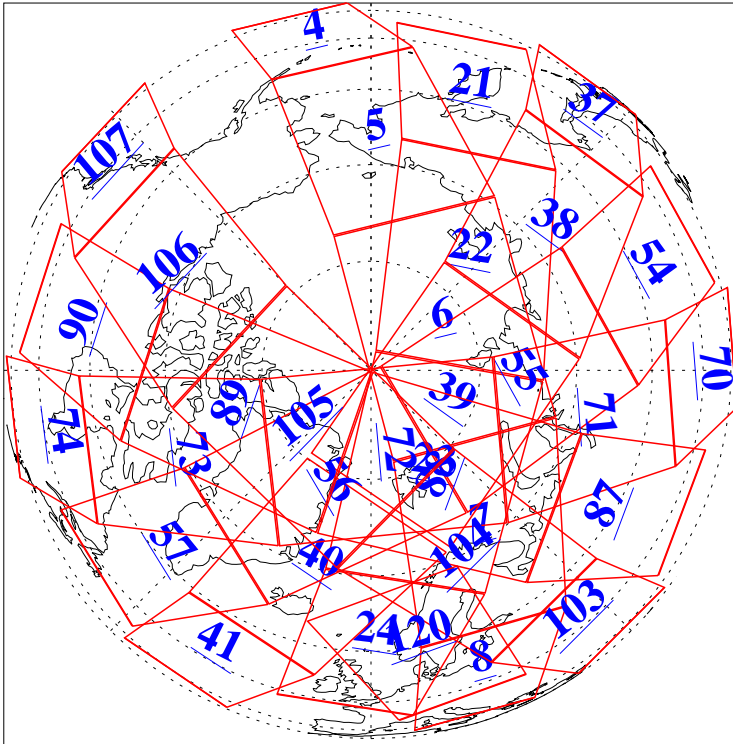

L1B Availability  
AMSU Granules: 238  
HSB Granules: 0  
AIRS Granules: 240

21 Mar 2019  
DoY 80  
Aqua Day 6165  
Granules: 1 to 120

Granules: 121 to 240

Legend: AMSU Available, HSB Available, AIRS Available

L1B Availability  
AMSU Granules: 238  
HSB Granules: 0  
AIRS Granules: 240

21 Mar 2019  
DoY 80  
Aqua Day 6165  
Ascending Granules

Descending Granules

Legend: AMSU Available, HSB Available, AIRS Available

### Northern Hemisphere Granules