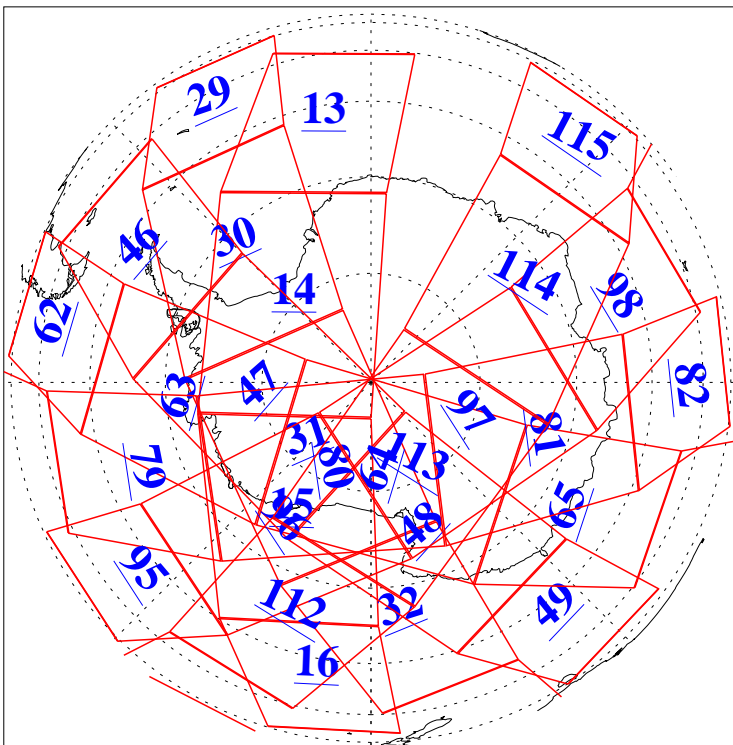

Legend: AMSU Available, HSB Available, AIRS Available