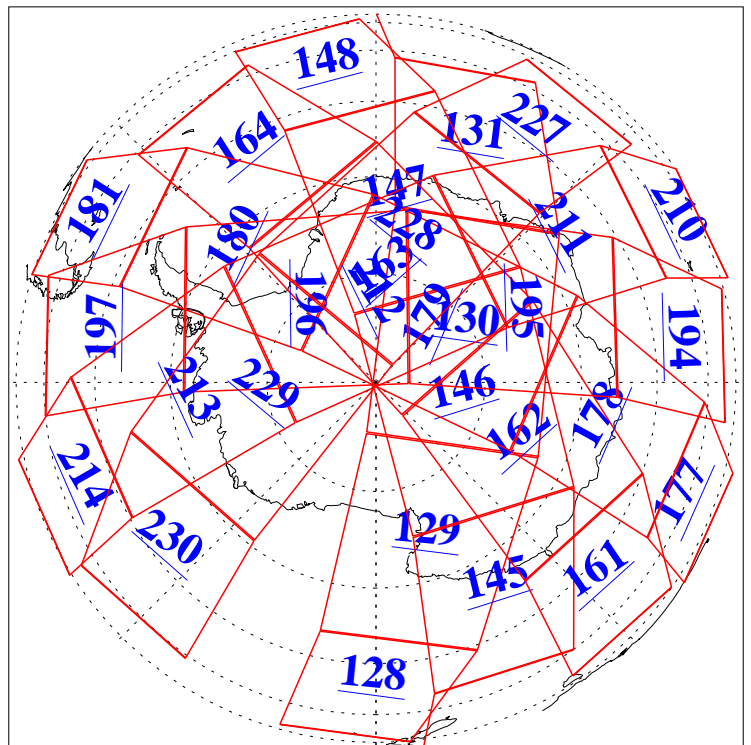

Legend: AMSU Available, HSB Available, AIRS Available