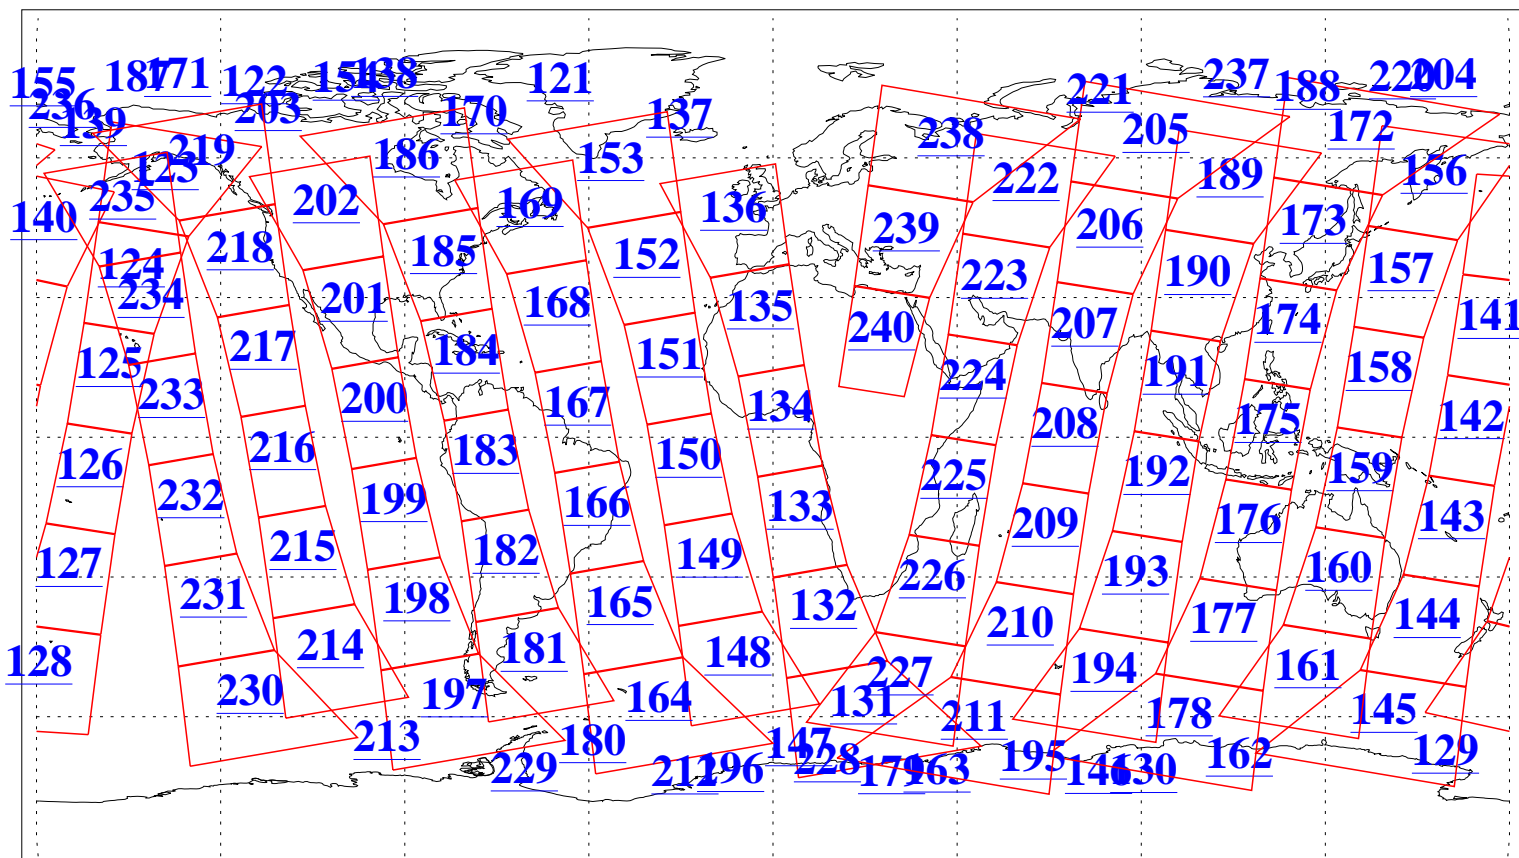

L1B Availability  
AMSU Granules: 238  
HSB Granules: 0  
AIRS Granules: 240

21 Mar 2019  
DoY 80  
Aqua Day 6165  
Granules: 1 to 120

Granules: 121 to 240

Legend: AMSU Available, HSB Available, AIRS Available

L1B Availability  
AMSU Granules: 238  
HSB Granules: 0  
AIRS Granules: 240

21 Mar 2019  
DoY 80  
Aqua Day 6165  
Ascending Granules

Descending Granules

Legend: AMSU Available, HSB Available, AIRS Available