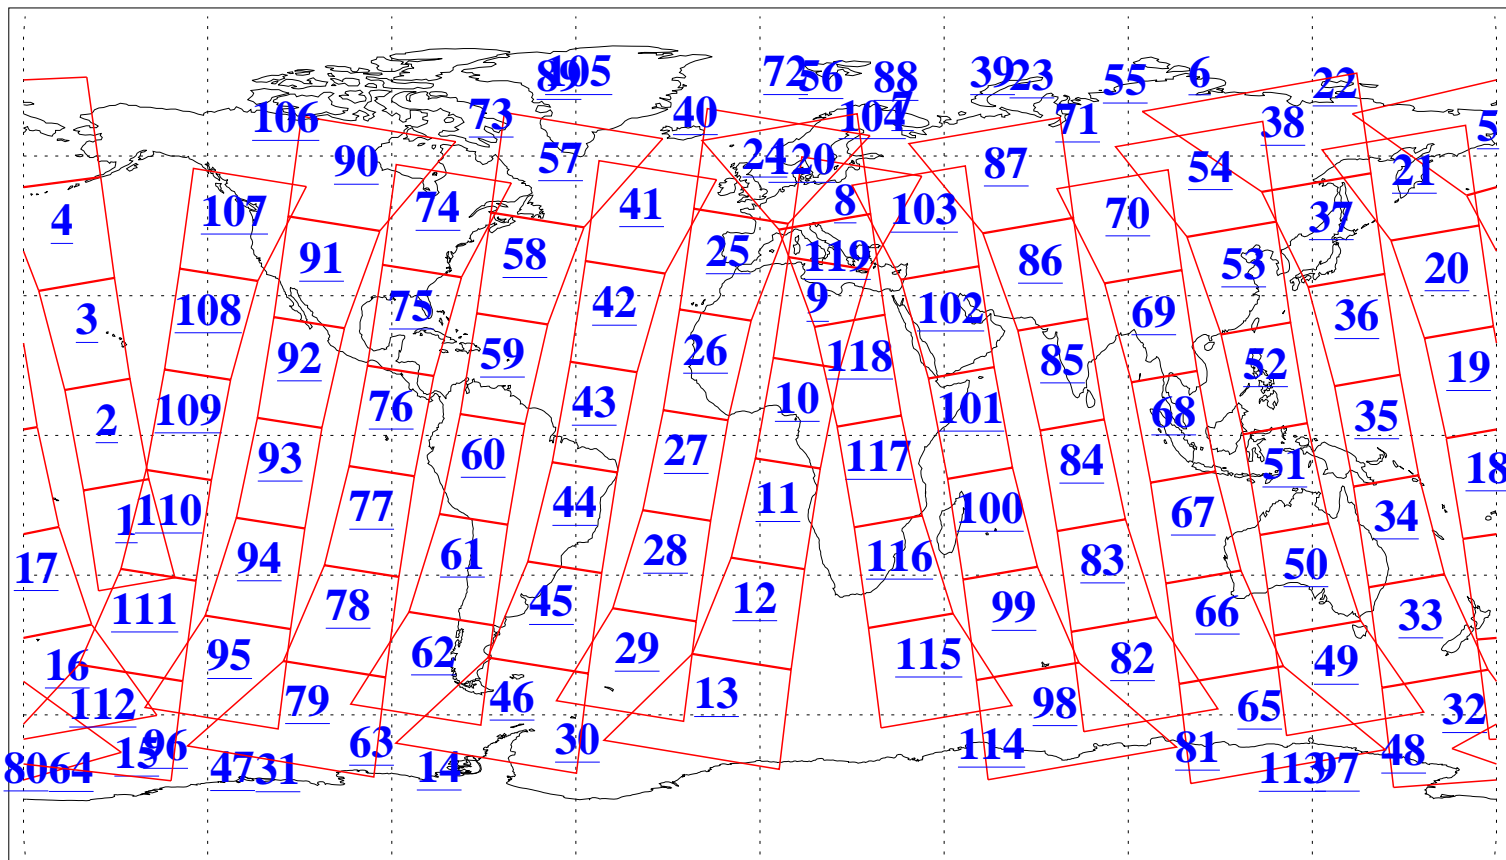

L1B Availability  
AMSU Granules: 238  
HSB Granules: 0  
AIRS Granules: 240

21 Mar 2019  
DoY 80  
Aqua Day 6165  
Granules: 1 to 120

Granules: 121 to 240

Legend: AMSU Available, HSB Available, AIRS Available

L1B Availability  
AMSU Granules: 238  
HSB Granules: 0  
AIRS Granules: 240

21 Mar 2019  
DoY 80  
Aqua Day 6165  
Ascending Granules

Descending Granules

Legend: AMSU Available, HSB Available, AIRS Available