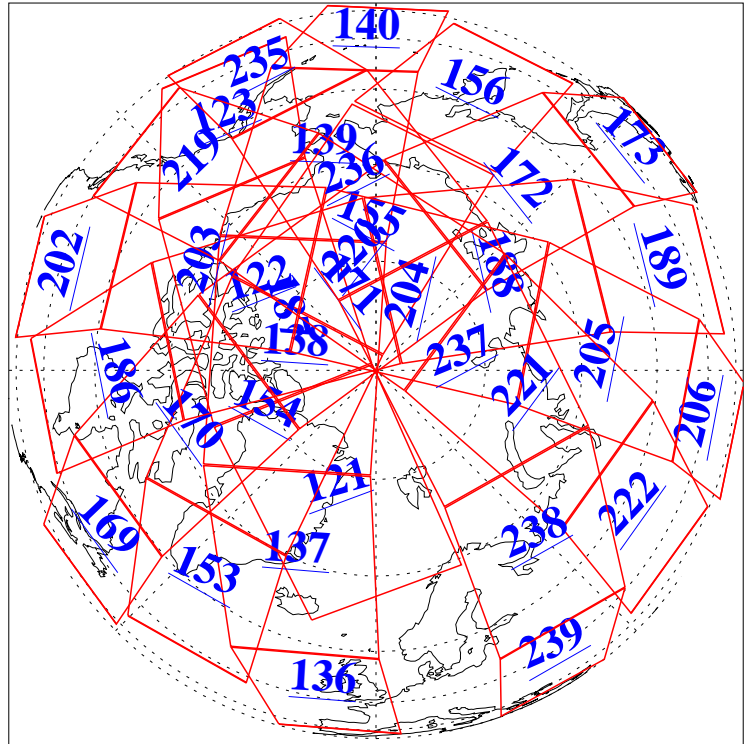

L1B Availability  
AMSU Granules: 238  
HSB Granules: 0  
AIRS Granules: 240

21 Mar 2019  
DoY 80  
Aqua Day 6165  
Ascending Granules

Descending Granules

Legend: AMSU Available, HSB Available, AIRS Available

### Northern Hemisphere Granules