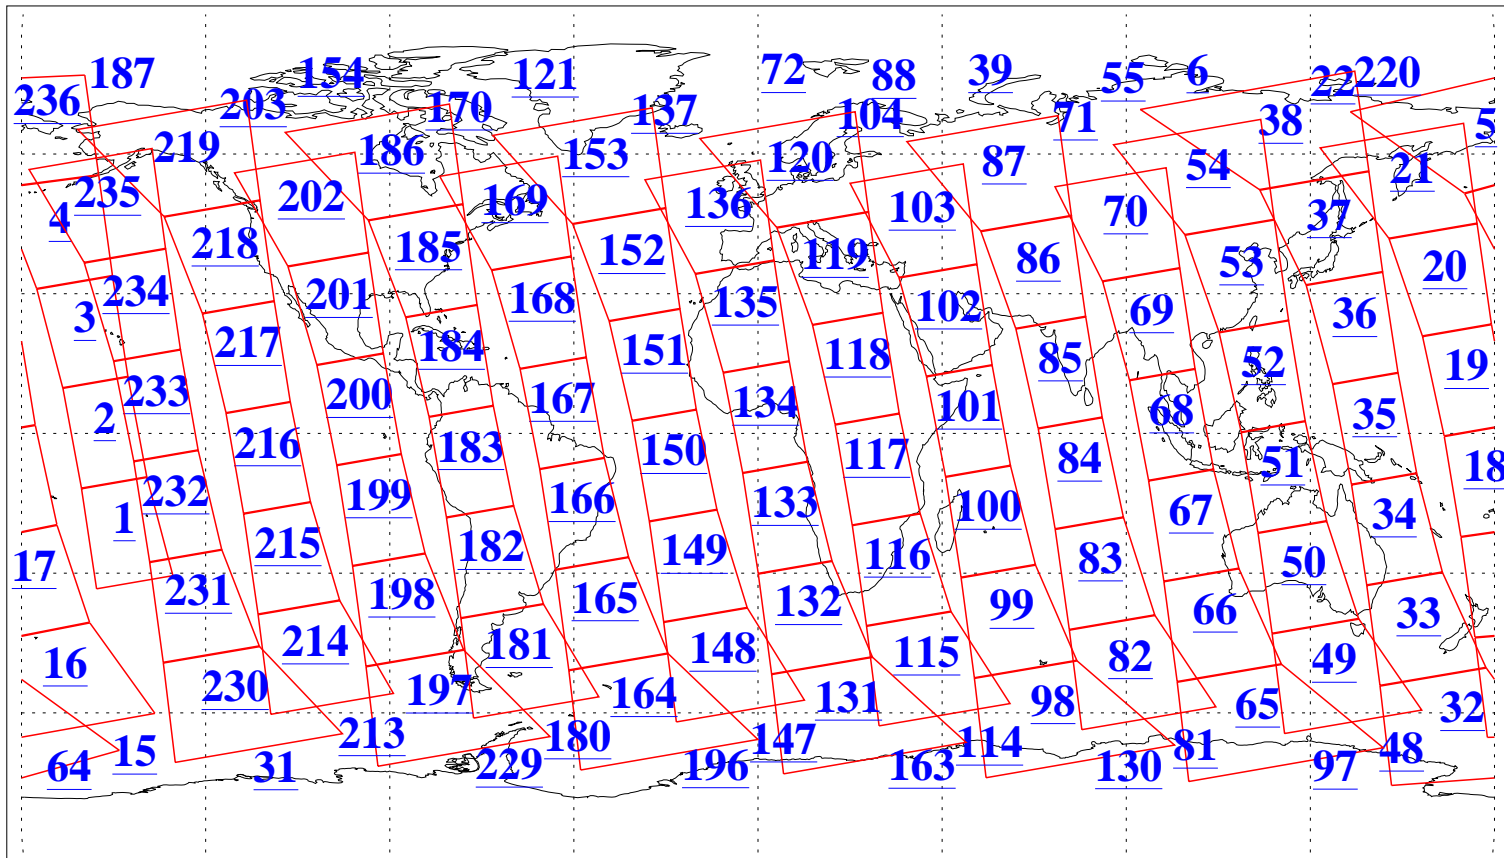

L1B Availability  
AMSU Granules: 238  
HSB Granules: 0  
AIRS Granules: 240

21 Mar 2019  
DoY 80  
Aqua Day 6165  
Granules: 1 to 120

Granules: 121 to 240

Legend: AMSU Available, HSB Available, AIRS Available

L1B Availability  
AMSU Granules: 238  
HSB Granules: 0  
AIRS Granules: 240

21 Mar 2019  
DoY 80  
Aqua Day 6165  
Ascending Granules

Descending Granules

Legend: AMSU Available, HSB Available, AIRS Available